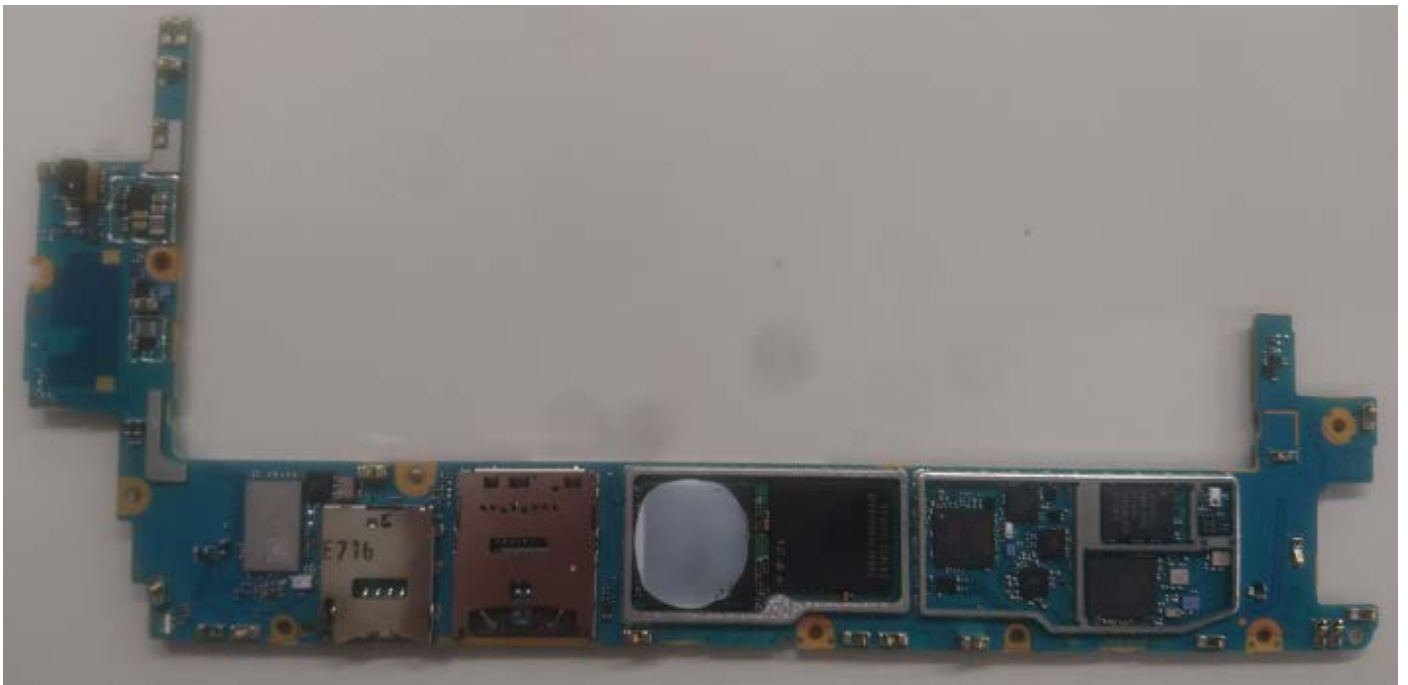


FCC ID: PY7-08618T Internal Photo

Without Rear Panel

Without PBA and Battery

Rear Panel

Internal PWB with Shield cases (Front-side)

Internal PWB without Shield cases (Front-side)

Internal PWB with Shield cases (Rear-side)

Internal PWB without Shield cases (Rear-side)

Battery: