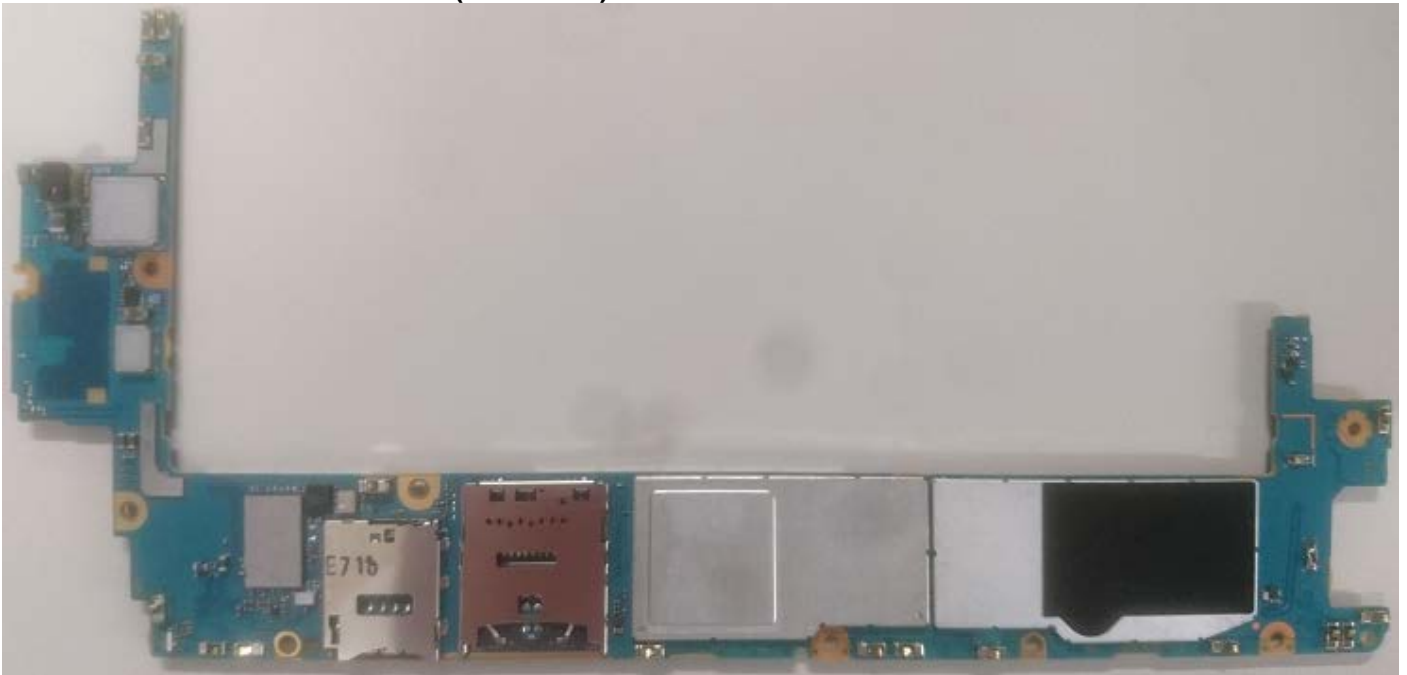


FCC ID: PY7-08618T Internal Photo

Without Rear Panel

Without PBA and Battery

Rear Panel

Internal PWB with Shield cases (Front-side)

Internal PWB without Shield cases (Front-side)

Internal PWB with Shield cases (Rear-side)

Internal PWB without Shield cases (Rear-side)

Battery: