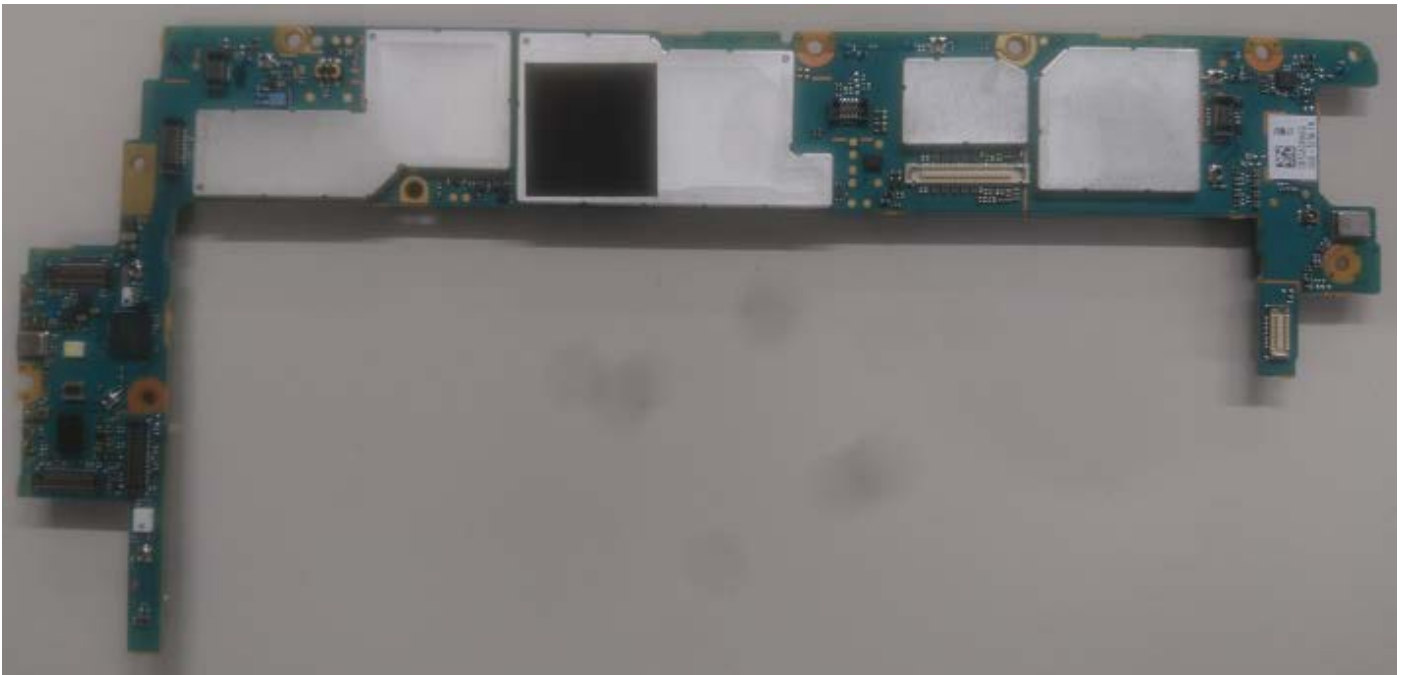


FCC ID: PY7-08618T Internal Photo

Without Rear Panel

Without PBA and Battery

Rear Panel

Internal PWB with Shield cases (Front-side)

Internal PWB without Shield cases (Front-side)

Internal PWB with Shield cases (Rear-side)

Internal PWB without Shield cases (Rear-side)

Battery: