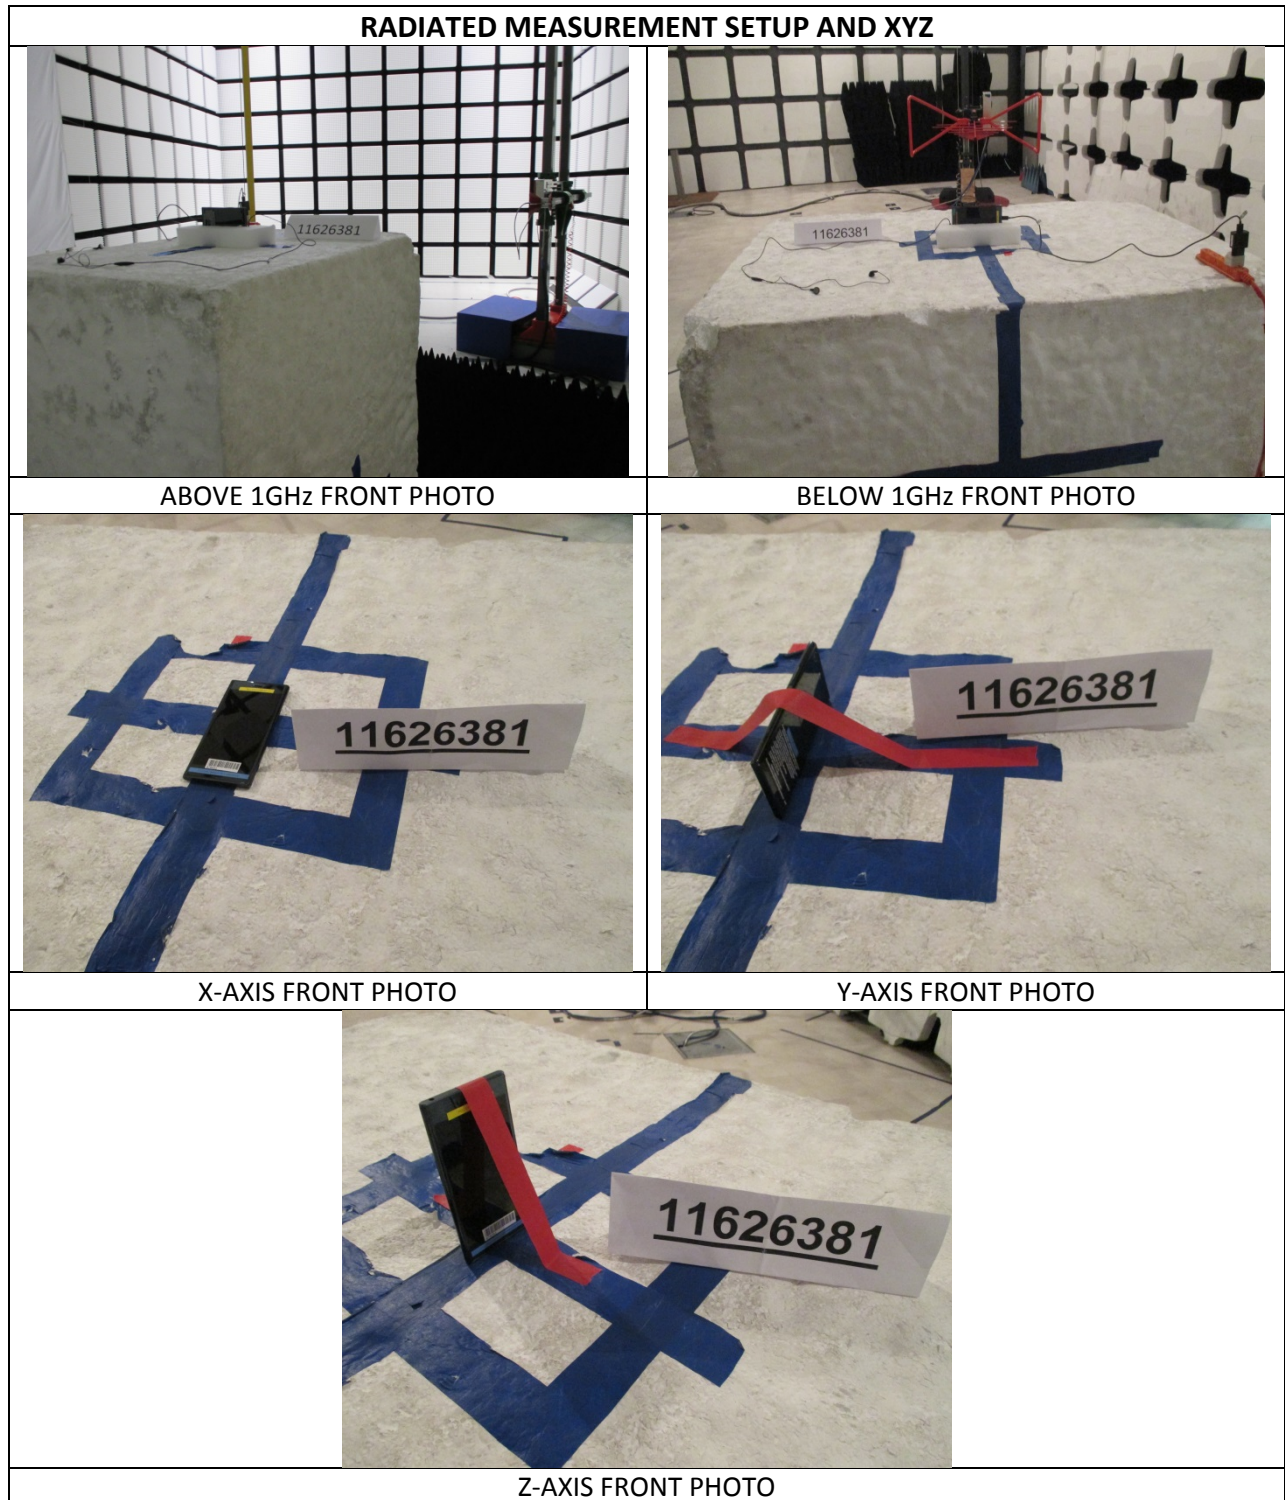

18. SETUP PHOTOS

**ANTENNA PORT CONDUCTED RF MEASUREMENT SETUP AND
FREQUENCY STABILITY**

ANTENNA PORT CONDUCTED PHOTO

FREQUENCY STABILITY

END OF REPORT