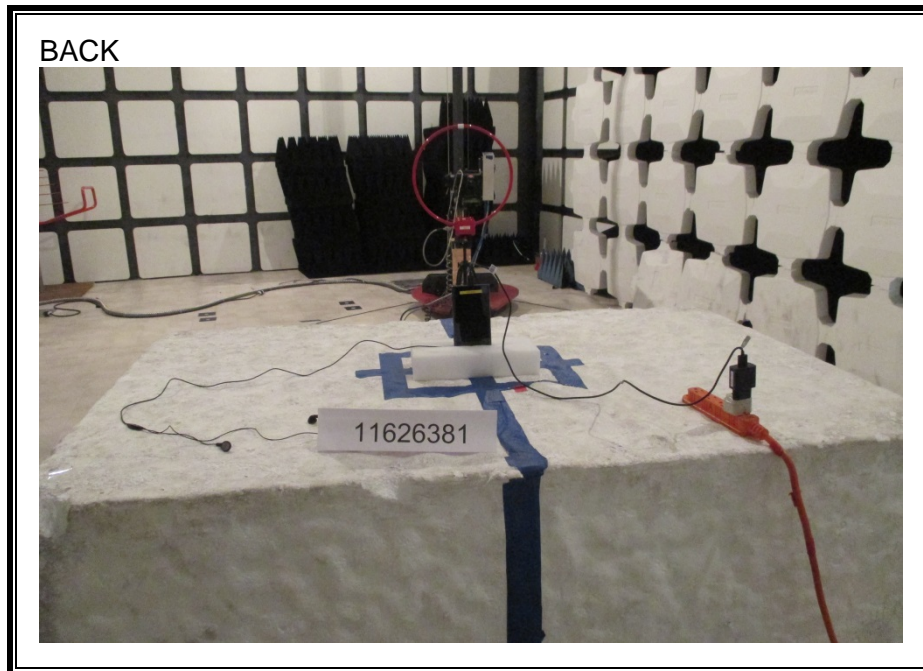

### ANTENNA PORT CONDUCTED RF MEASUREMENT SETUP

**RADIATED RF MEASUREMENT SETUP (BELOW 30 MHz)**

**RADIATED RF MEASUREMENT SETUP (BELOW 1 GHz)**

**RADIATED RF MEASUREMENT SETUP (ABOVE 1 GHz)**

**RADIATED RF MEASUREMENT SETUP FOR PORTABLE CONFIGURATION**

**AC LINE CONDUCTED EMISSIONS MEASUREMENT SETUP**

**END OF REPORT**