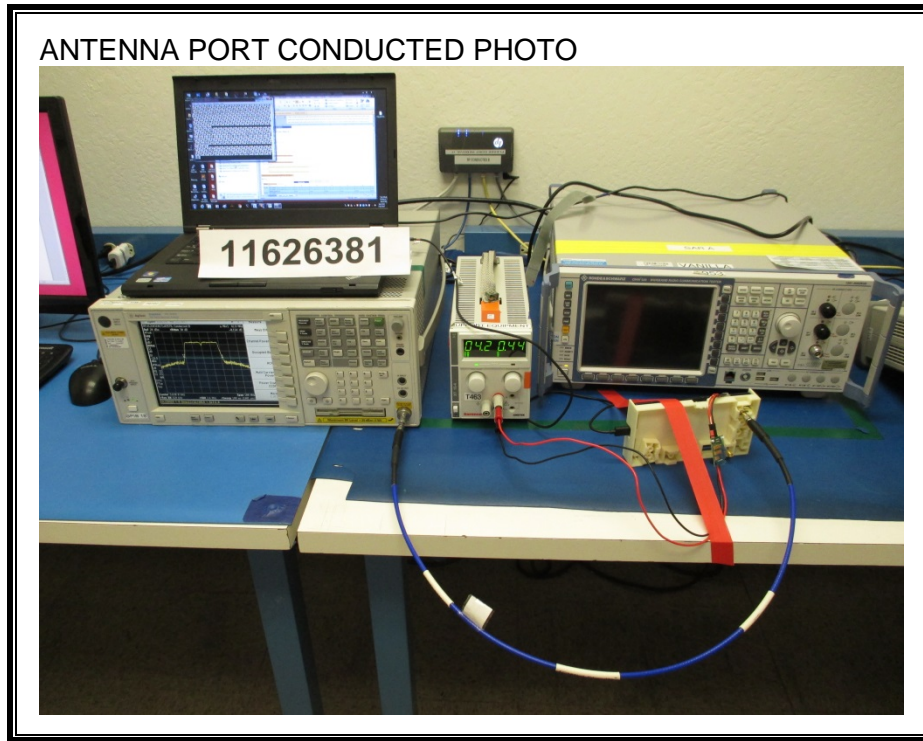

### ANTENNA PORT CONDUCTED RF MEASUREMENT SETUP

**RADIATED RF MEASUREMENT SETUP (BELOW 30 MHz)**

**RADIATED RF MEASUREMENT SETUP (BELOW 1 GHz)**

**RADIATED RF MEASUREMENT SETUP (ABOVE 1 GHz)**

**RADIATED RF MEASUREMENT SETUP FOR PORTABLE CONFIGURATION**

**AC LINE CONDUCTED EMISSIONS MEASUREMENT SETUP**

**END OF REPORT**