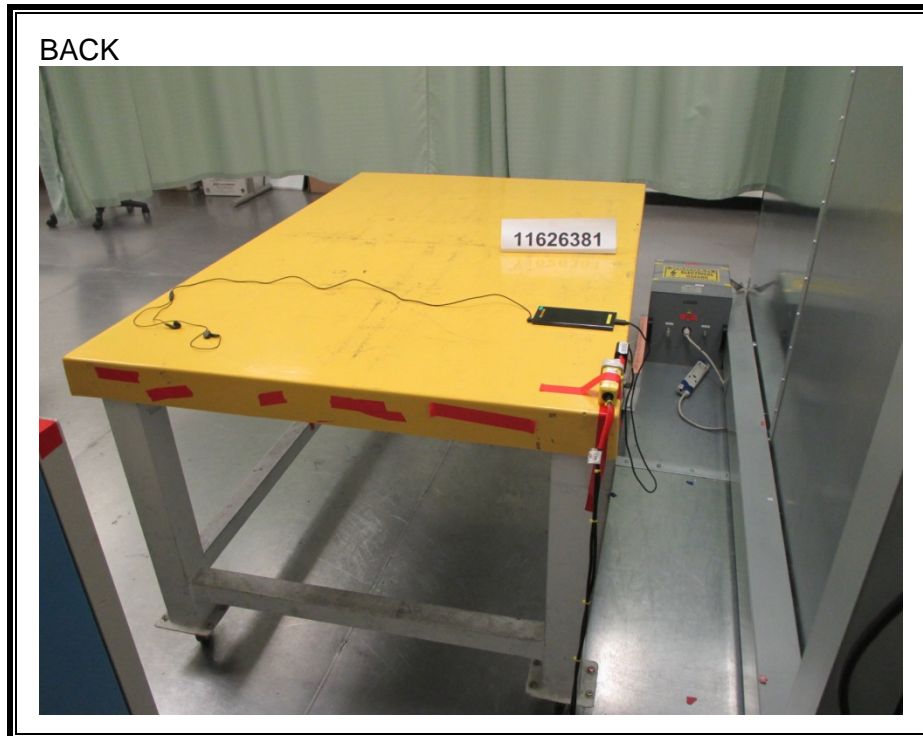

### ANTENNA PORT CONDUCTED RF MEASUREMENT SETUP

**RADIATED RF MEASUREMENT SETUP (BELOW 30 MHz)**

**RADIATED RF MEASUREMENT SETUP (BELOW 1 GHz)**

**RADIATED RF MEASUREMENT SETUP (ABOVE 1 GHz)**

**RADIATED RF MEASUREMENT SETUP FOR PORTABLE CONFIGURATION**

**AC LINE CONDUCTED EMISSIONS MEASUREMENT SETUP**

**END OF REPORT**