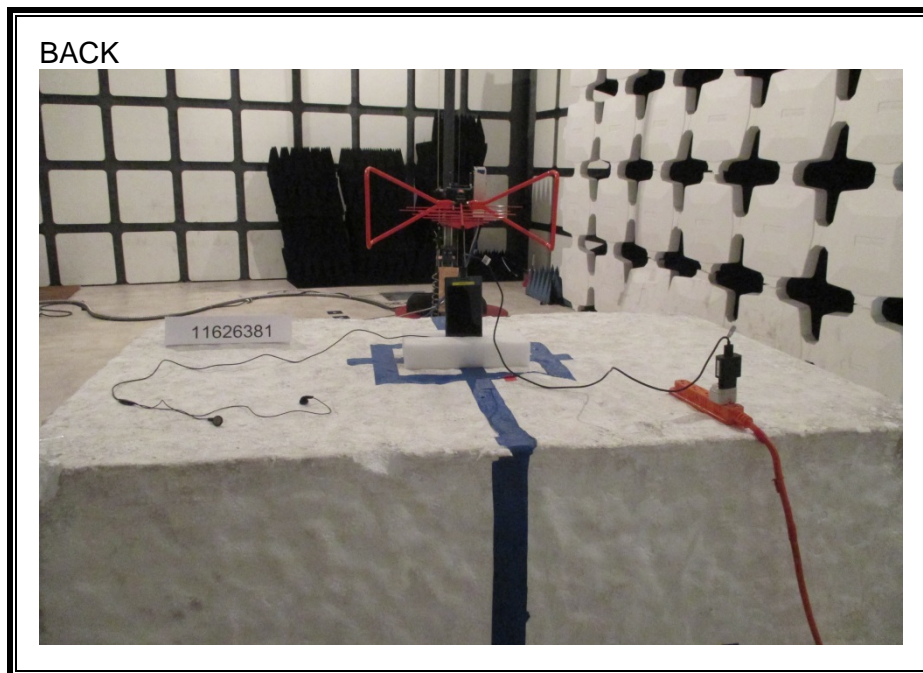

## 12 SETUP PHOTOS

### ANTENNA PORT CONDUCTED RF MEASUREMENT SETUP

**RADIATED RF MEASUREMENT SETUP (BELOW 30 MHz)**

**RADIATED RF MEASUREMENT SETUP (BELOW 1 GHz)**

**RADIATED RF MEASUREMENT SETUP (ABOVE 1 GHz)**

**RADIATED RF MEASUREMENT SETUP FOR PORTABLE CONFIGURATION**

**AC LINE CONDUCTED EMISSIONS MEASUREMENT SETUP**

**END OF REPORT**