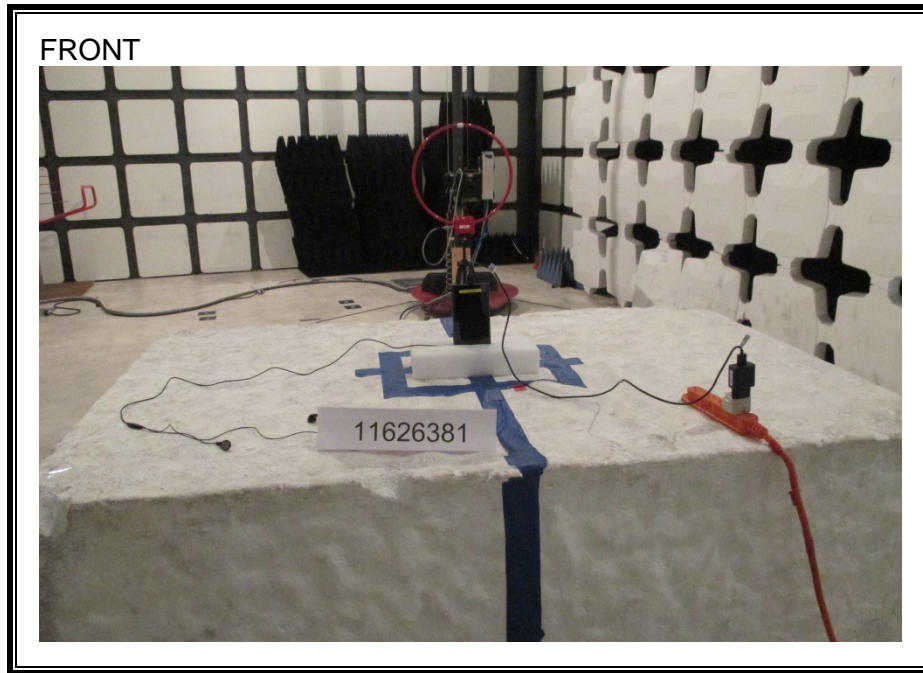

## 10. SETUP PHOTOS

### ANTENNA PORT CONDUCTED RF MEASUREMENT SETUP

**RADIATED RF MEASUREMENT SETUP (BELOW 30 MHz)**

**RADIATED RF MEASUREMENT SETUP (BELOW 1 GHz)**

**RADIATED RF MEASUREMENT SETUP (ABOVE 1 GHz)**

**RADIATED RF MEASUREMENT SETUP FOR PORTABLE CONFIGURATION**

X-AXIS PHOTO

Y-AXIS PHOTO

**AC LINE CONDUCTED EMISSIONS MEASUREMENT SETUP**

**END OF REPORT**