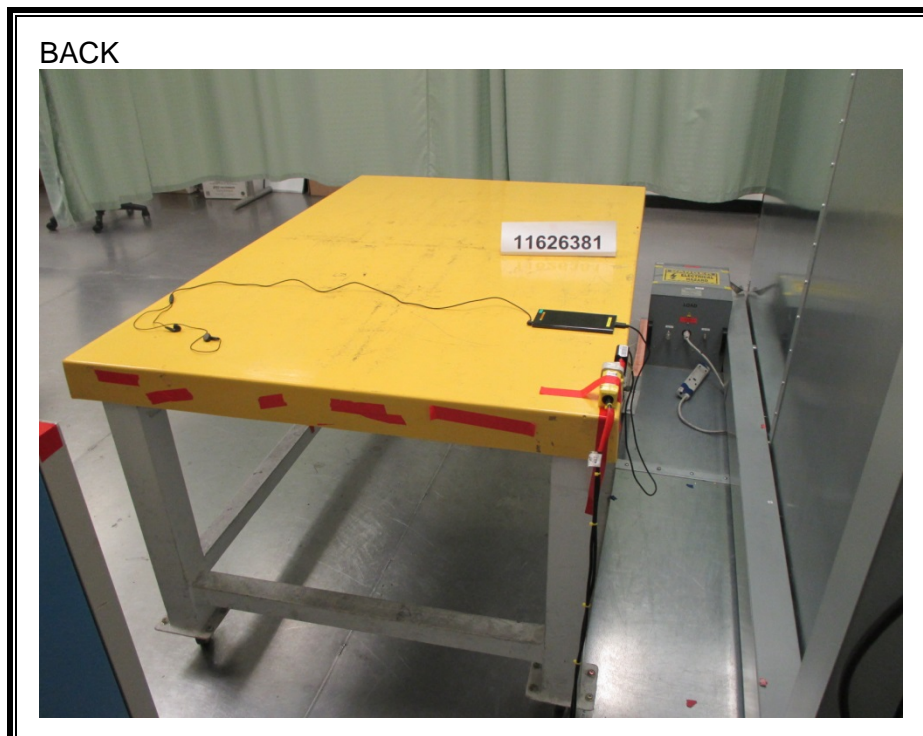

### ANTENNA PORT CONDUCTED RF MEASUREMENT SETUP

**RADIATED RF MEASUREMENT SETUP (BELOW 30 MHz)**

**RADIATED RF MEASUREMENT SETUP (BELOW 1 GHz)**

**RADIATED RF MEASUREMENT SETUP (ABOVE 1 GHz)**

**RADIATED RF MEASUREMENT SETUP FOR PORTABLE CONFIGURATION**

X-AXIS PHOTO

Y-AXIS PHOTO

**AC LINE CONDUCTED EMISSIONS MEASUREMENT SETUP**

**END OF REPORT**