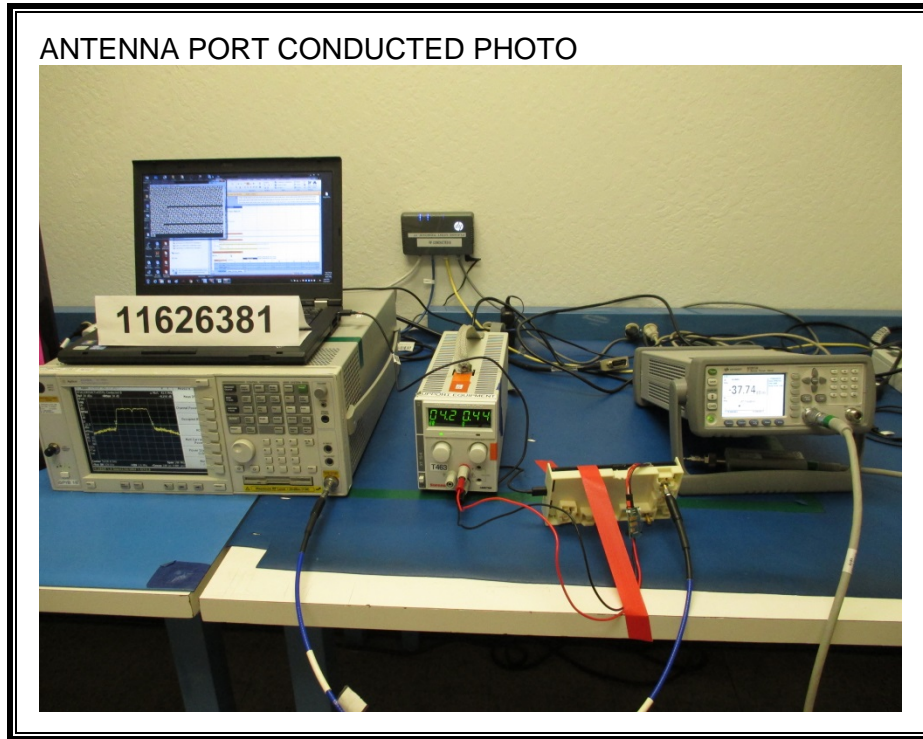

### ANTENNA PORT CONDUCTED RF MEASUREMENT SETUP

**RADIATED RF MEASUREMENT SETUP (BELOW 30 MHz)**

**RADIATED RF MEASUREMENT SETUP (BELOW 1 GHz)**

**RADIATED RF MEASUREMENT SETUP (ABOVE 1 GHz)**

**RADIATED RF MEASUREMENT SETUP FOR PORTABLE CONFIGURATION**

X-AXIS PHOTO

Y-AXIS PHOTO

**AC LINE CONDUCTED EMISSIONS MEASUREMENT SETUP**

**END OF REPORT**