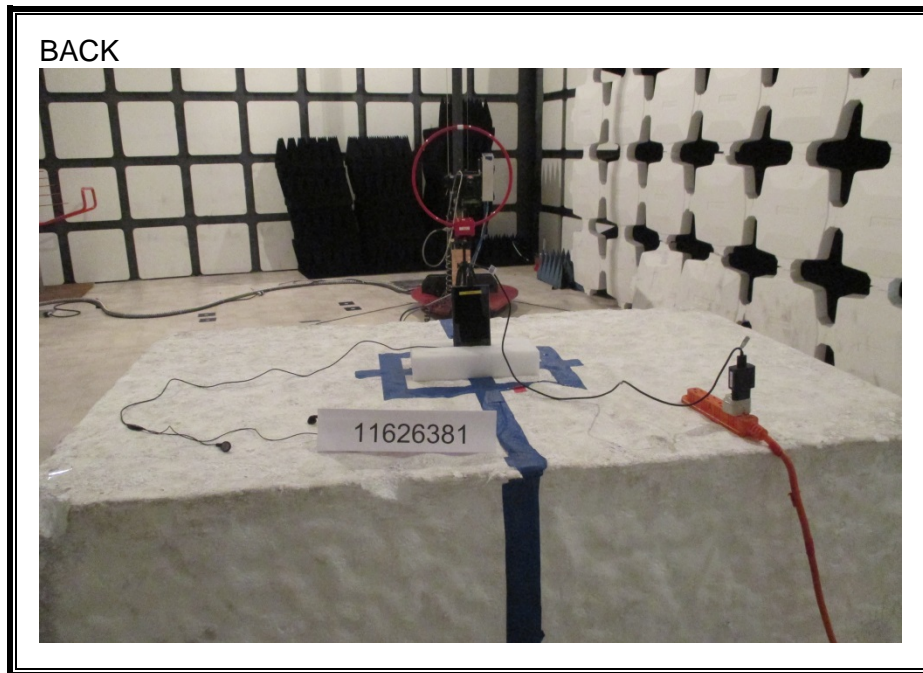

### ANTENNA PORT CONDUCTED RF MEASUREMENT SETUP

**RADIATED RF MEASUREMENT SETUP (BELOW 30 MHz)**

**RADIATED RF MEASUREMENT SETUP (BELOW 1 GHz)**

**RADIATED RF MEASUREMENT SETUP (ABOVE 1 GHz)**

**RADIATED RF MEASUREMENT SETUP FOR PORTABLE CONFIGURATION**

X-AXIS PHOTO

Y-AXIS PHOTO

**AC LINE CONDUCTED EMISSIONS MEASUREMENT SETUP**

**END OF REPORT**