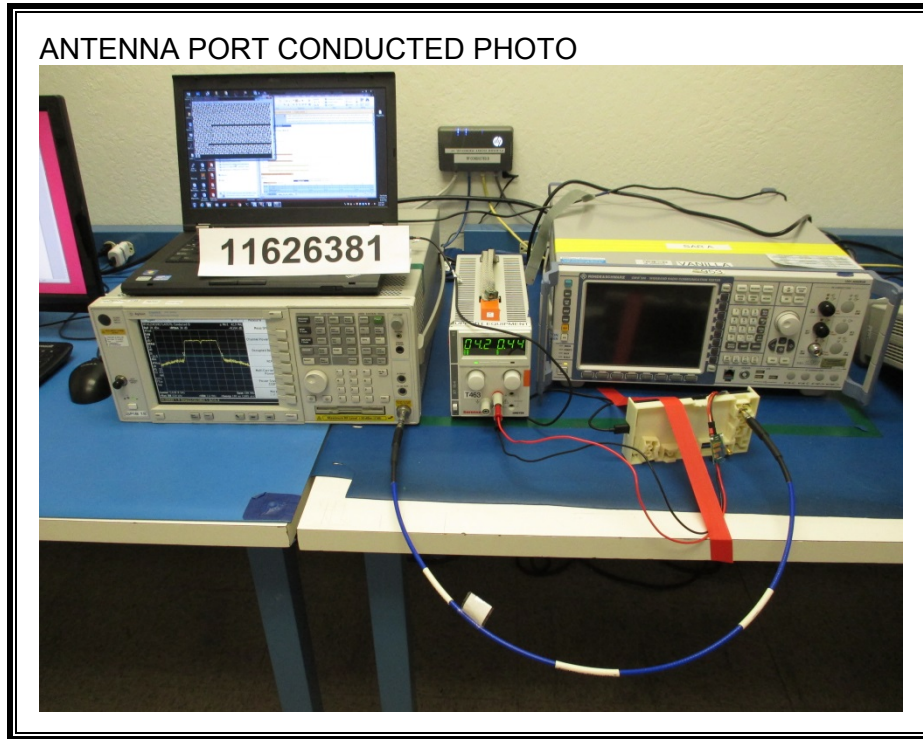

10. SETUP PHOTOS

ANTENNA PORT CONDUCTED RF MEASUREMENT SETUP

RADIATED RF MEASUREMENT SETUP (BELOW 1 GHz)

RADIATED RF MEASUREMENT SETUP (ABOVE 1 GHz)

RADIATED RF MEASUREMENT SETUP FOR PORTABLE CONFIGURATION

AC LINE CONDUCTED EMISSIONS MEASUREMENT SETUP

END OF REPORT