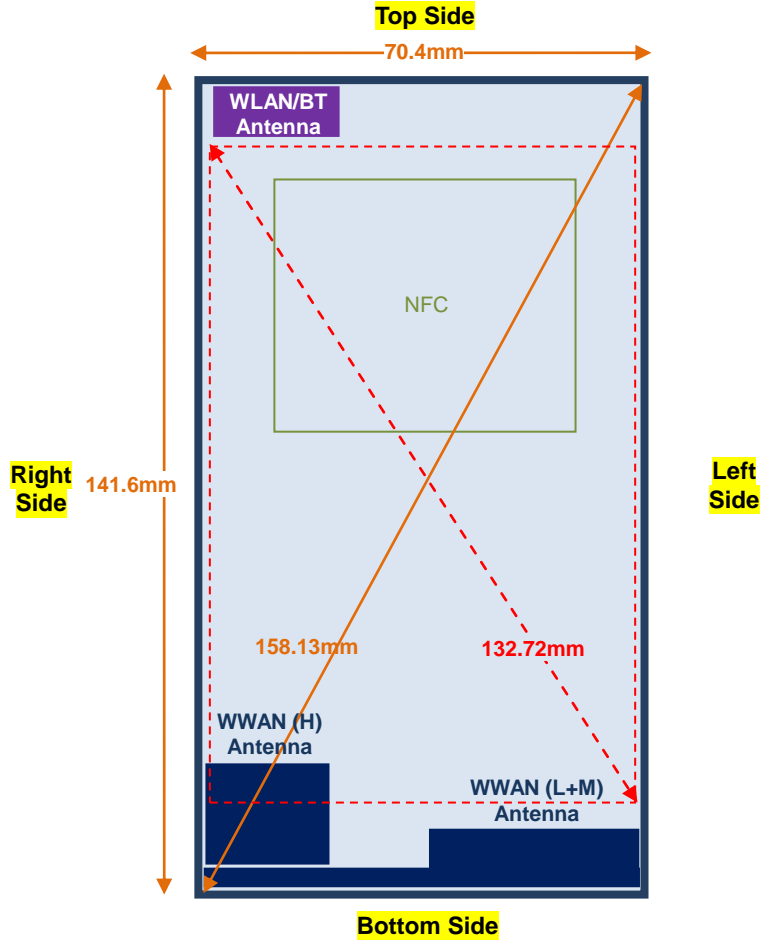

Appendix D. Antenna Location

<Mobile Phone>

Back View

Overall diagonal	158.13 mm
Display diagonal	132.72 mm

Appendix D. SAR Test Setup Photos

Right Cheek

Right Tilted

Left Cheek

Left Tilted

Front, Test Separation 10 mm

Back, Test Separation 10 mm

Left Side, Test Separation 10 mm

Right Side, Test Separation 10 mm

Top Side, Test Separation 10 mm

Bottom Side, Test Separation 10 mm

Front, Test Separation 15 mm

Back, Test Separation 15 mm