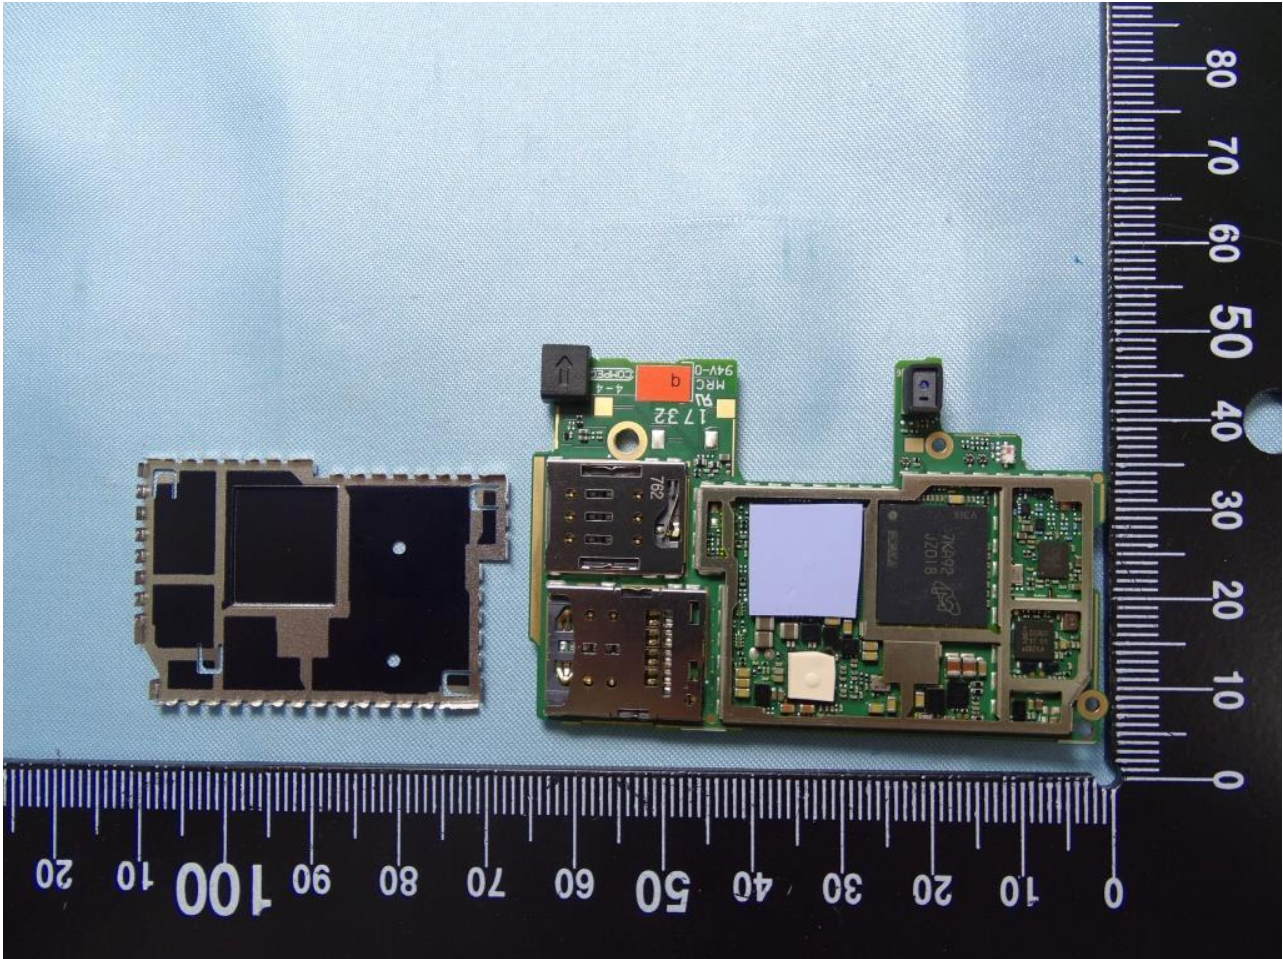

2. Internal Photograph of EUT

Brand Name: Sony

Brand Name: Sony

Brand Name: Sony

Brand Name: Sony

Brand Name: Sony

Brand Name: Sony

Brand Name: Sony

Brand Name: Sony

Brand Name: Sony

Fingerprint (Module No.: FAM2C30004-S)

Brand Name: Sony

Brand Name: Sony

Speaker (Module No.: 105-6521-143001)