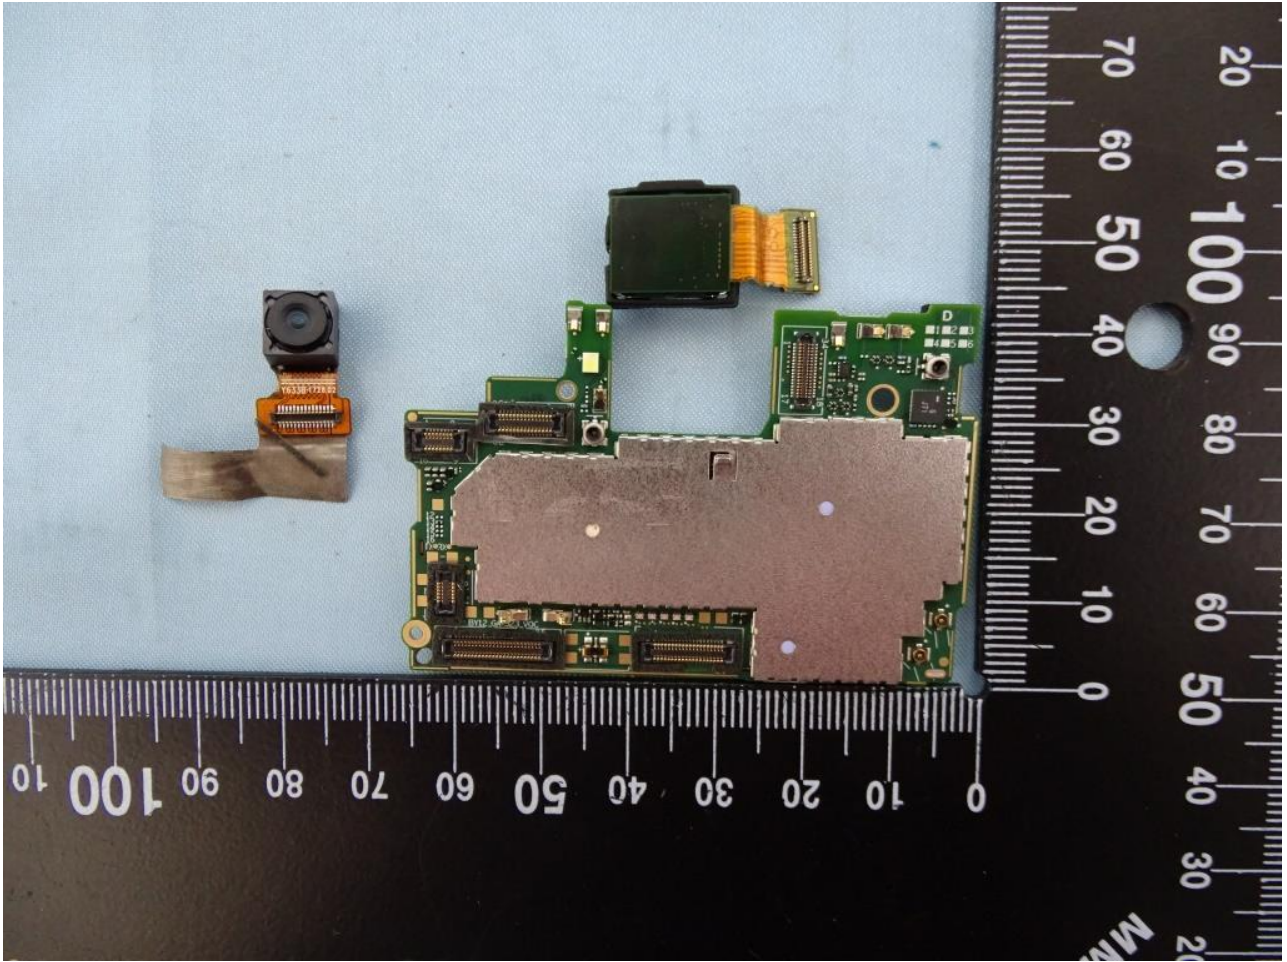

2. Internal Photograph of EUT

Brand Name: Sony

Brand Name: Sony

Brand Name: Sony

Brand Name: Sony

Brand Name: Sony

Brand Name: Sony

Brand Name: Sony

Brand Name: Sony

Brand Name: Sony

Fingerprint (Module No.: FAM2C30004-S)

Brand Name: Sony

Brand Name: Sony

Speaker (Module No.: 105-6521-143001)