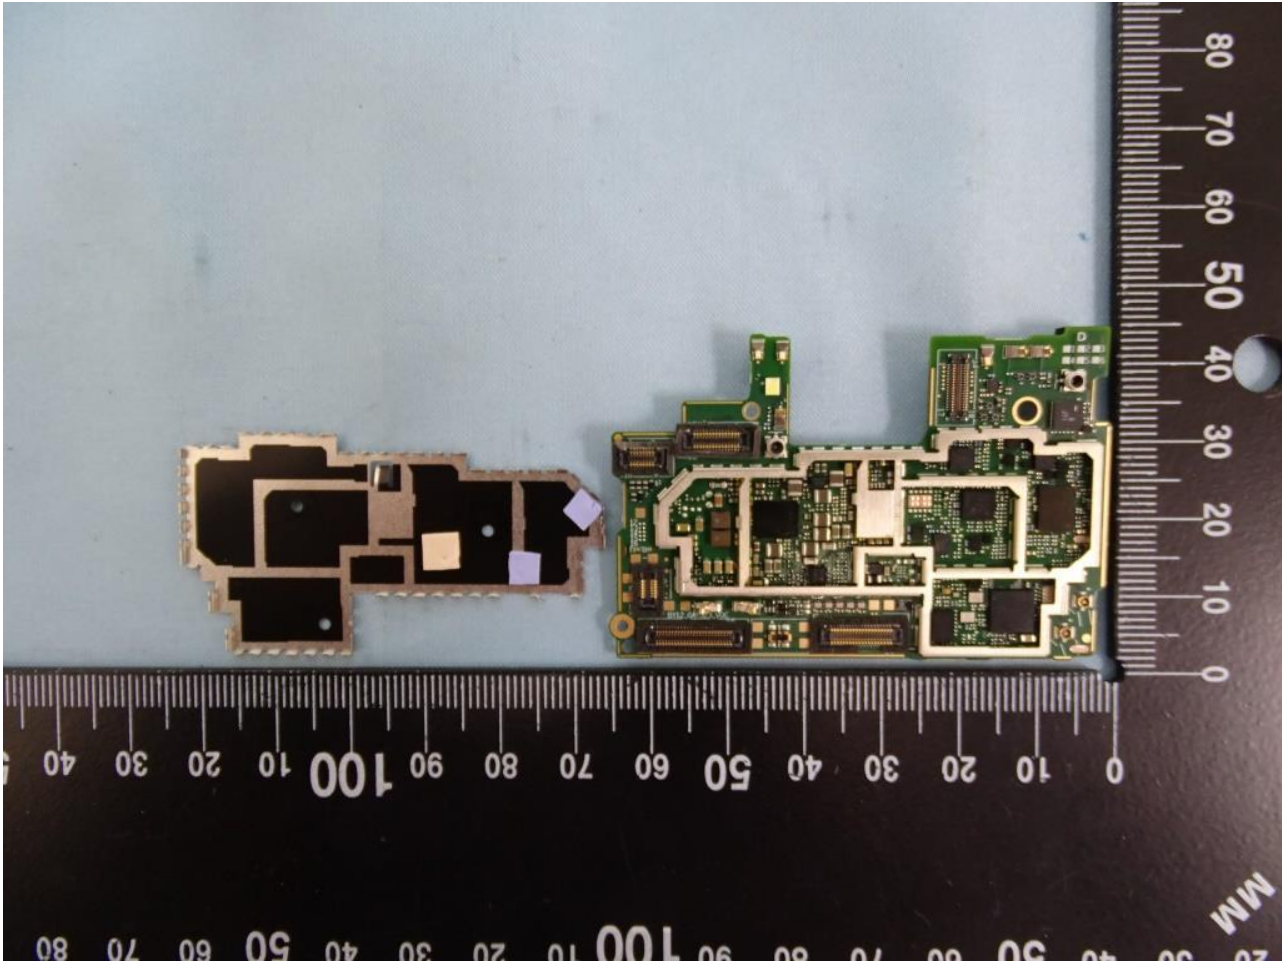

2. Internal Photograph of EUT

Brand Name: Sony

Brand Name: Sony

Brand Name: Sony

Brand Name: Sony

Brand Name: Sony

Brand Name: Sony

Brand Name: Sony

Brand Name: Sony

Brand Name: Sony

Fingerprint (Module No.: FAM2C30004-S)

Brand Name: Sony

Brand Name: Sony

Speaker (Module No.: 105-6521-143001)