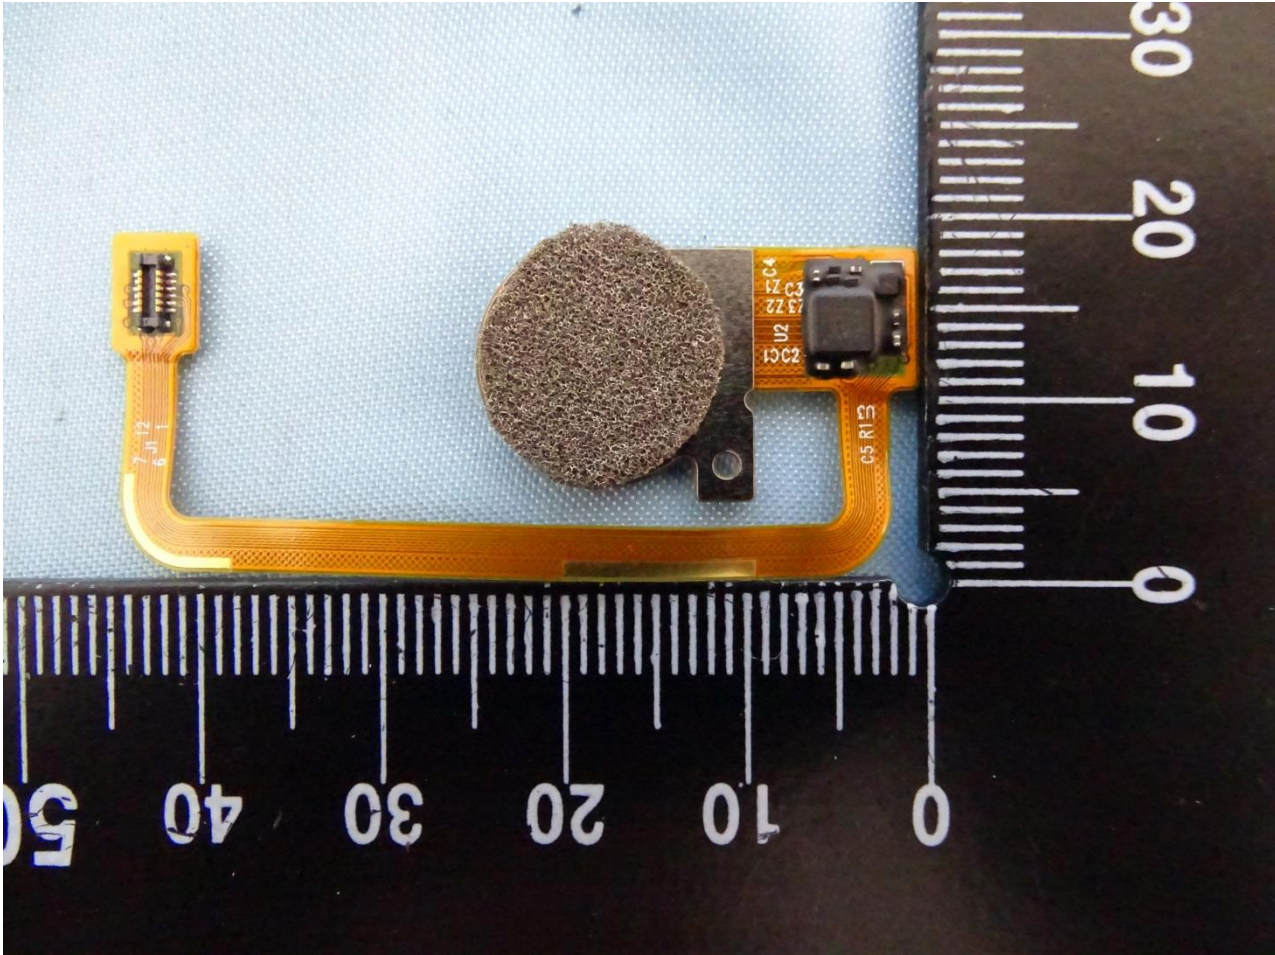

Brand Name: Sony

Brand Name: Sony

Fingerprint (Module No.: FAM2C30004-S)

Brand Name: Sony

Brand Name: Sony

Speaker (Module No.: 105-6521-143001)