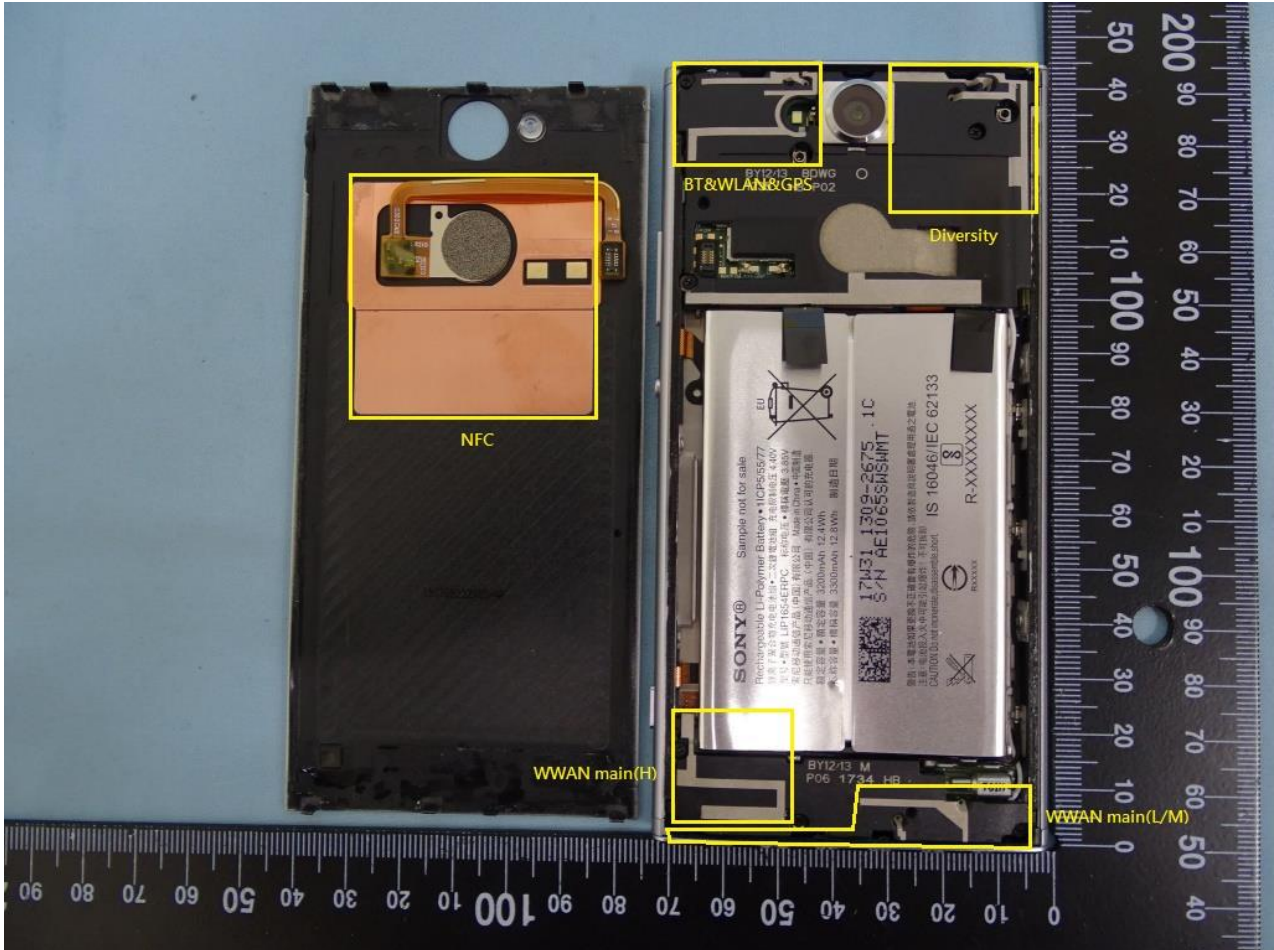

2. Internal Photograph of EUT

Brand Name: Sony

Brand Name: Sony

Brand Name: Sony

Brand Name: Sony

Brand Name: Sony

Brand Name: Sony

Brand Name: Sony

Brand Name: Sony

Brand Name: Sony

Fingerprint (Module No.: FAM2C30004-S)

Brand Name: Sony

Brand Name: Sony

Speaker (Module No.: 105-6521-143001)