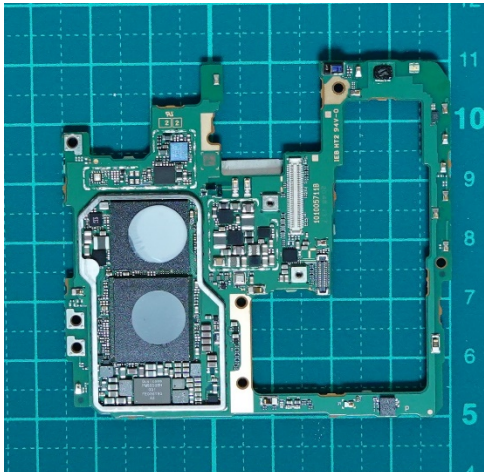

FCC ID: PY7-07452G Internal Photo

Without Rear panel

Without PBA and Battery

Rear panel

Internal Main-PWB Front with Shield cases(Front-side)

Internal Main-PWB Front without Shield cases (Front-side)

Internal Main-PWB Front (Rear-side)

Internal Main-PWB Rear with Shield cases (Rear-side)

Internal Main-PWB Rear without Shield cases (Rear-side)

Internal Main-PWB Rear with Shield cases (Front-side)

Internal Main-PWB Rear without Shield cases (Front-side)

Internal Sub-PWB (Front-side)

Internal Sub-PBA (Rear-side)

Battery: