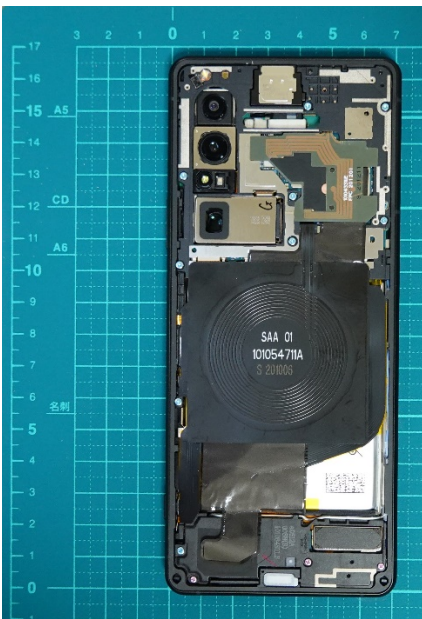

FCC ID: PY7-07452G Internal Photo

Without Rear panel

Without PBA and Battery

Rear panel

Internal Main-PWB Front with Shield cases(Front-side)

Internal Main-PWB Front without Shield cases (Front-side)

Internal Main-PWB Front (Rear-side)

Internal Main-PWB Rear with Shield cases (Rear-side)

Internal Main-PWB Rear without Shield cases (Rear-side)

Internal Main-PWB Rear with Shield cases (Front-side)

Internal Main-PWB Rear without Shield cases (Front-side)

Internal Sub-PWB (Front-side)

Internal Sub-PBA (Rear-side)

Battery: