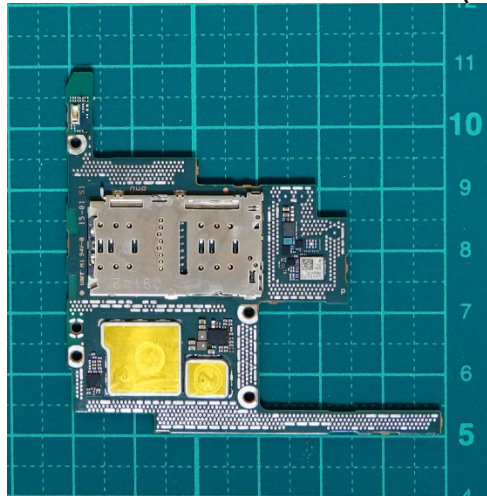

FCC ID: PY7-07452G Internal Photo

Without Rear panel

Without PBA and Battery

Rear panel

Internal Main-PWB Front with Shield cases(Front-side)

Internal Main-PWB Front without Shield cases (Front-side)

Internal Main-PWB Front (Rear-side)

Internal Main-PWB Rear with Shield cases (Rear-side)

Internal Main-PWB Rear without Shield cases (Rear-side)

Internal Main-PWB Rear with Shield cases (Front-side)

Internal Main-PWB Rear without Shield cases (Front-side)

Internal Sub-PWB (Front-side)

Internal Sub-PBA (Rear-side)

Battery: