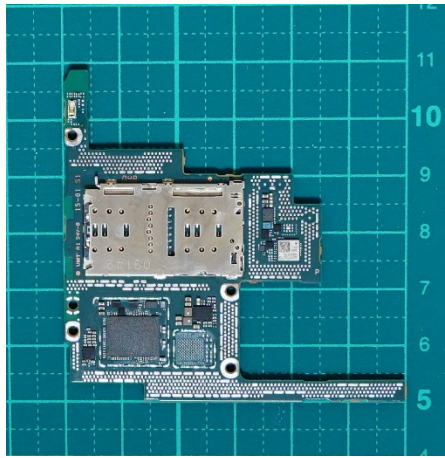

FCC ID: PY7-07452G Internal Photo

Without Rear panel

Without PBA and Battery

Rear panel

Internal Main-PWB Front with Shield cases(Front-side)

Internal Main-PWB Front without Shield cases (Front-side)

Internal Main-PWB Front (Rear-side)

Internal Main-PWB Rear with Shield cases (Rear-side)

Internal Main-PWB Rear without Shield cases (Rear-side)

Internal Main-PWB Rear with Shield cases (Front-side)

Internal Main-PWB Rear without Shield cases (Front-side)

Internal Sub-PWB (Front-side)

Internal Sub-PBA (Rear-side)

Battery: