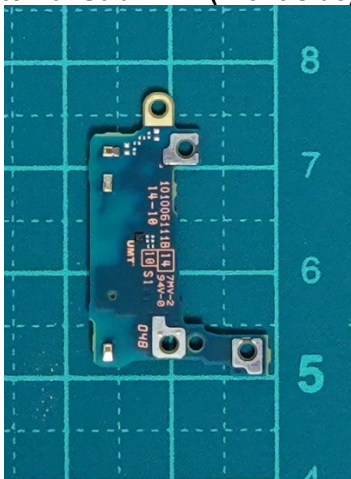

FCC ID: PY7-07452G Internal Photo

Without Rear panel

Without PBA and Battery

Rear panel

Internal Main-PWB Front with Shield cases(Front-side)

Internal Main-PWB Front without Shield cases (Front-side)

Internal Main-PWB Front (Rear-side)

Internal Main-PWB Rear with Shield cases (Rear-side)

Internal Main-PWB Rear without Shield cases (Rear-side)

Internal Main-PWB Rear with Shield cases (Front-side)

Internal Main-PWB Rear without Shield cases (Front-side)

Internal Sub-PWB (Front-side)

Internal Sub-PBA (Rear-side)

Battery: