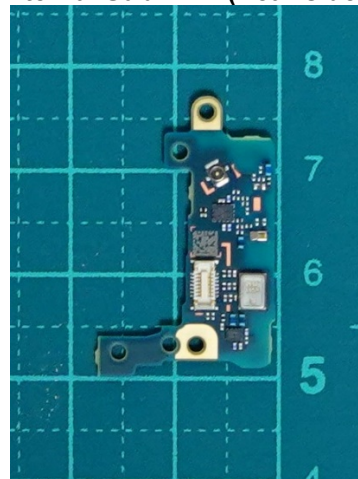

FCC ID: PY7-07452G Internal Photo

Without Rear panel

Without PBA and Battery

Rear panel

Internal Main-PWB Front with Shield cases(Front-side)

Internal Main-PWB Front without Shield cases (Front-side)

Internal Main-PWB Front (Rear-side)

Internal Main-PWB Rear with Shield cases (Rear-side)

Internal Main-PWB Rear without Shield cases (Rear-side)

Internal Main-PWB Rear with Shield cases (Front-side)

Internal Main-PWB Rear without Shield cases (Front-side)

Internal Sub-PWB (Front-side)

Internal Sub-PBA (Rear-side)

Battery: