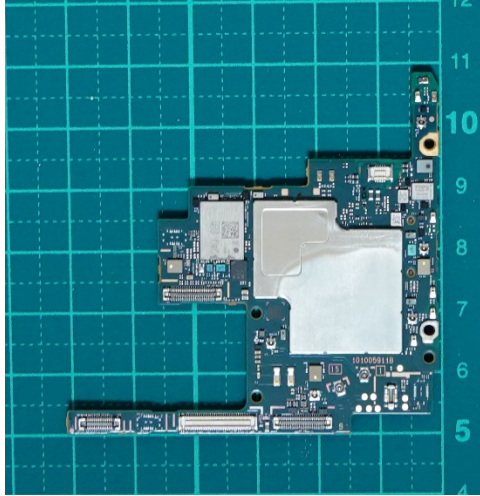

FCC ID: PY7-07452G Internal Photo

Without Rear panel

Without PBA and Battery

Rear panel

Internal Main-PWB Front with Shield cases(Front-side)

Internal Main-PWB Front without Shield cases (Front-side)

Internal Main-PWB Front (Rear-side)

Internal Main-PWB Rear with Shield cases (Rear-side)

Internal Main-PWB Rear without Shield cases (Rear-side)

Internal Main-PWB Rear with Shield cases (Front-side)

Internal Main-PWB Rear without Shield cases (Front-side)

Internal Sub-PWB (Front-side)

Internal Sub-PBA (Rear-side)

Battery: