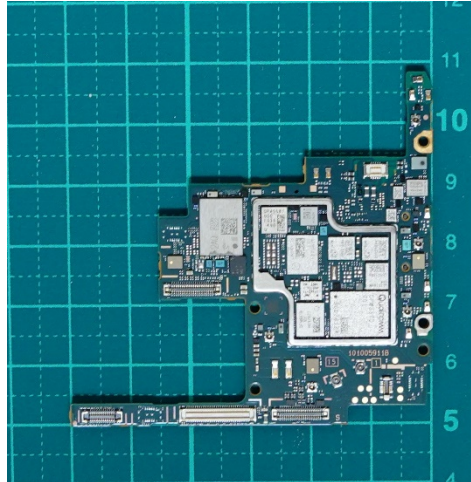

FCC ID: PY7-07452G Internal Photo

Without Rear panel

Without PBA and Battery

Rear panel

Internal Main-PWB Front with Shield cases(Front-side)

Internal Main-PWB Front without Shield cases (Front-side)

Internal Main-PWB Front (Rear-side)

Internal Main-PWB Rear with Shield cases (Rear-side)

Internal Main-PWB Rear without Shield cases (Rear-side)

Internal Main-PWB Rear with Shield cases (Front-side)

Internal Main-PWB Rear without Shield cases (Front-side)

Internal Sub-PWB (Front-side)

Internal Sub-PBA (Rear-side)

Battery: