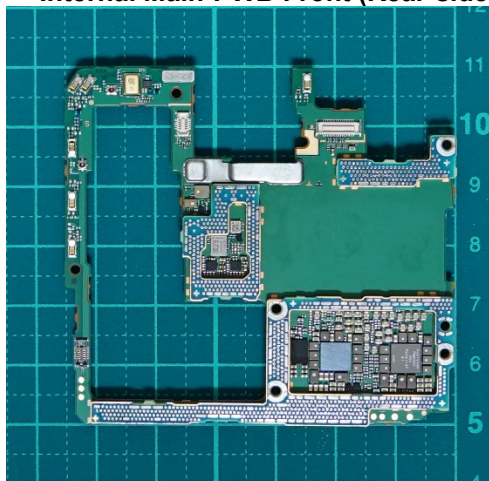

FCC ID: PY7-07452G Internal Photo

Without Rear panel

Without PBA and Battery

Rear panel

Internal Main-PWB Front with Shield cases(Front-side)

Internal Main-PWB Front without Shield cases (Front-side)

Internal Main-PWB Front (Rear-side)

Internal Main-PWB Rear with Shield cases (Rear-side)

Internal Main-PWB Rear without Shield cases (Rear-side)

Internal Main-PWB Rear with Shield cases (Front-side)

Internal Main-PWB Rear without Shield cases (Front-side)