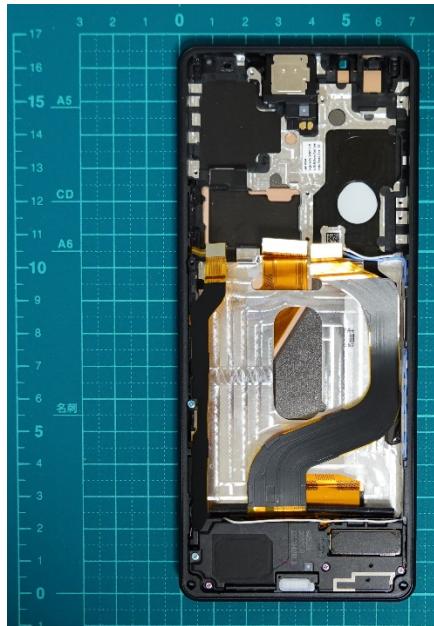

FCC ID: PY7-07452G Internal Photo

Without Rear panel

Without PBA and Battery

Rear panel

Internal Main-PWB Front with Shield cases(Front-side)

Internal Main-PWB Front without Shield cases (Front-side)

Internal Main-PWB Front (Rear-side)

Internal Main-PWB Rear with Shield cases (Rear-side)

Internal Main-PWB Rear without Shield cases (Rear-side)

Internal Main-PWB Rear with Shield cases (Front-side)

Internal Main-PWB Rear without Shield cases (Front-side)