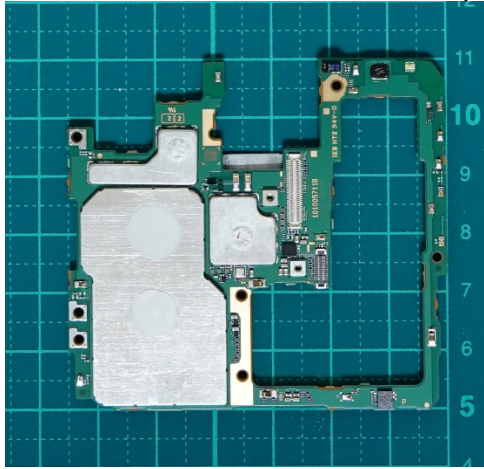

FCC ID: PY7-07452G Internal Photo

Without Rear panel

Without PBA and Battery

Rear panel

Internal Main-PWB Front with Shield cases(Front-side)

Internal Main-PWB Front without Shield cases (Front-side)

Internal Main-PWB Front (Rear-side)

Internal Main-PWB Rear with Shield cases (Rear-side)

Internal Main-PWB Rear without Shield cases (Rear-side)

Internal Main-PWB Rear with Shield cases (Front-side)

Internal Main-PWB Rear without Shield cases (Front-side)

Internal Sub-PWB (Front-side)

Internal Sub-PBA (Rear-side)

Battery: