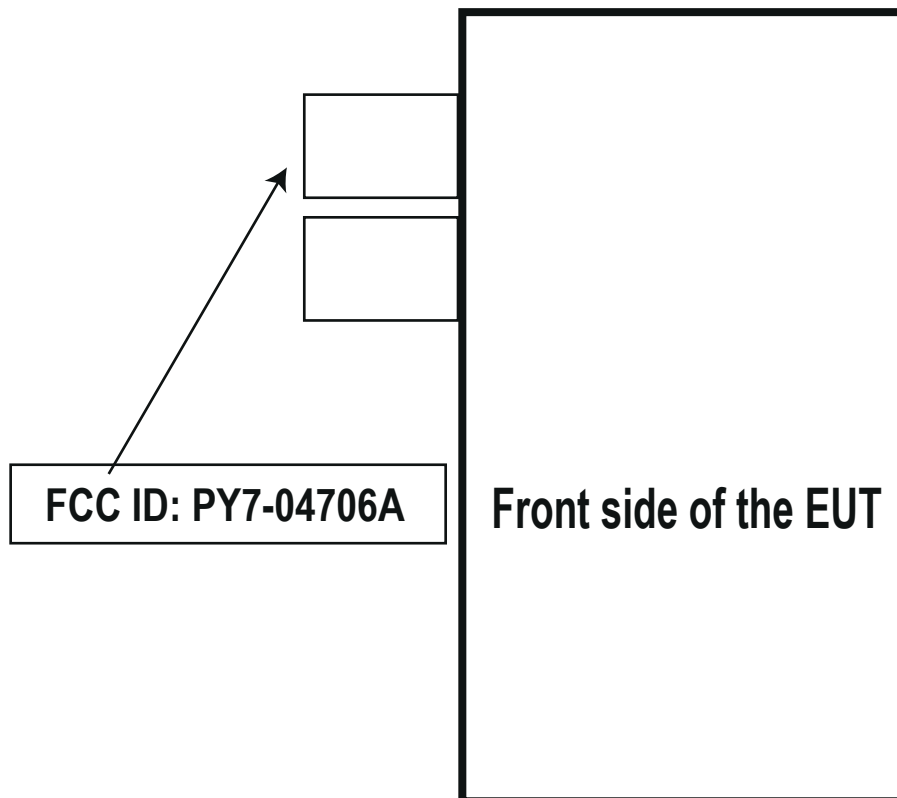

Label and Label Location PY7-04706A

The FCC ID is not on the exterior of the device but labelling meets the conditions allowed in KDB 784748 for the label to be placed in a user accessible area:

1. The device is handheld
2. The quick start manual directs the user where to find the FCC label
3. The user does not require any special tools to access the FCC label and the label is not removable
4. The FCC ID is on the label, FCC15.19(a) statement in manual due to device size
5. The label tray which has FCC ID is stored in the same place of the SIM card tray. Pull it out to exhibit FCC ID. Please refer to startup guide for detail.