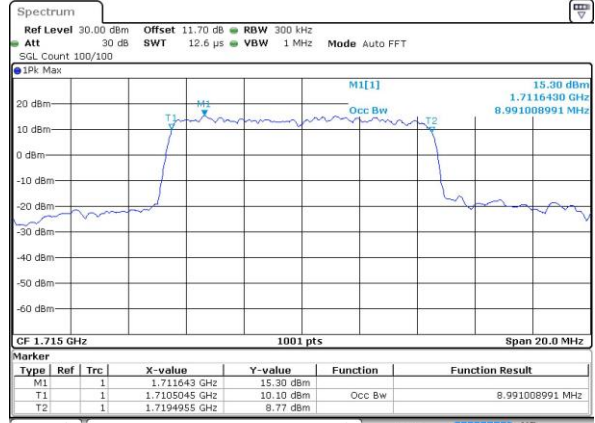

Middle Channel / 20MHz / 16QAM

Date: 30 AUG 2018 17:47:19

Highest Channel / 20MHz / QPSK

Date: 30 AUG 2018 17:49:36

Highest Channel / 20MHz / 16QAM

Date: 30 AUG 2018 17:49:47

LTE Band 66

Lowest Channel / 1.4MHz / 64QAM

Date: 15 NOV 2018 01:19:26

Lowest Channel / 3MHz / 64QAM

Date: 14 NOV 2018 23:24:11

Middle Channel / 20MHz / 64QAM

Date: 15 NOV 2018 01:22:56

Middle Channel / 3MHz / 64QAM

Date: 14 NOV 2018 23:27:34

Highest Channel / 20MHz / 64QAM

Date: 15 NOV 2018 01:24:21

Highest Channel / 3MHz / 64QAM

Date: 14 NOV 2018 23:28:59

LTE Band 66

Lowest Channel / 5MHz / 64QAM

Date: 14 NOV 2018 23:32:23

Lowest Channel / 10MHz / 64QAM

Date: 15 NOV 2018 00:44:41

Middle Channel / 5MHz / 64QAM

Date: 14 NOV 2018 23:35:46

Middle Channel / 10MHz / 64QAM

Date: 15 NOV 2018 00:48:08

Highest Channel / 5MHz / 64QAM

Date: 14 NOV 2018 23:37:11

Highest Channel / 10MHz / 64QAM

Date: 15 NOV 2018 00:49:33