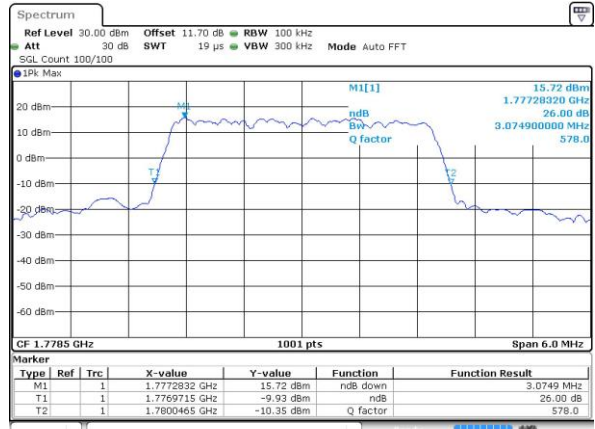

Middle Channel / 20MHz / 16QAM

Date: 30 AUG 2018 17:47:42

Highest Channel / 20MHz / QPSK

Date: 30 AUG 2018 17:49:58

Highest Channel / 20MHz / 16QAM

Date: 30 AUG 2018 17:50:10

LTE Band 66

Lowest Channel / 1.4MHz / 64QAM

Date: 15 NOV 2018 01:19:38

Lowest Channel / 3MHz / 64QAM

Date: 14 NOV 2018 23:24:23

Middle Channel / 20MHz / 64QAM

Date: 15 NOV 2018 01:23:08

Middle Channel / 3MHz / 64QAM

Date: 14 NOV 2018 23:27:46

Highest Channel / 20MHz / 64QAM

Date: 15 NOV 2018 01:24:33

Highest Channel / 3MHz / 64QAM

Date: 14 NOV 2018 23:29:11

LTE Band 66

Lowest Channel / 5MHz / 64QAM

Date: 14 NOV 2018 23:32:35

Lowest Channel / 10MHz / 64QAM

Date: 15 NOV 2018 00:44:56