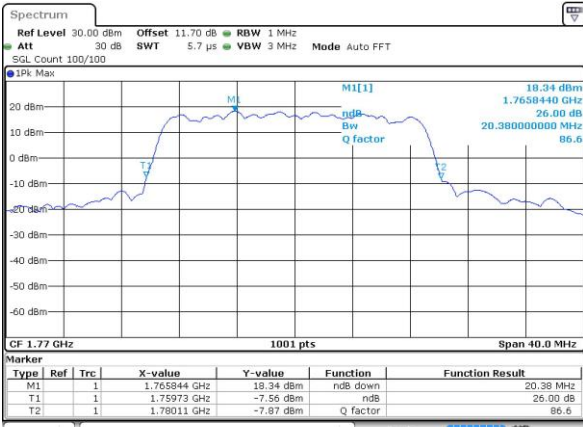

Date: 30 AUG 2018 17:33:26

LTE Band 66

Lowest Channel / 20MHz / QPSK

Date: 30 AUG 2018 17:40:22

Lowest Channel / 20MHz / 16QAM

Date: 30 AUG 2018 17:40:34

Middle Channel / 20MHz / QPSK

Date: 30 AUG 2018 17:47:31

Middle Channel / 20MHz / 16QAM

Date: 30 AUG 2018 17:47:42

Highest Channel / 20MHz / QPSK

Date: 30 AUG 2018 17:49:58

Highest Channel / 20MHz / 16QAM

Date: 30 AUG 2018 17:50:10

LTE Band 66

Lowest Channel / 1.4MHz / 64QAM