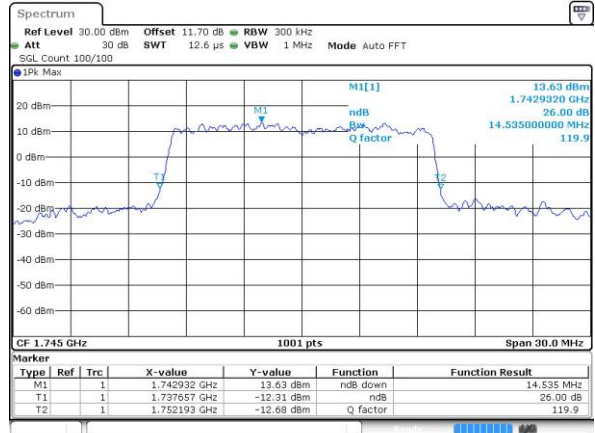

Middle Channel / 15MHz / 16QAM

Date: 30 AUG 2018 17:30:58