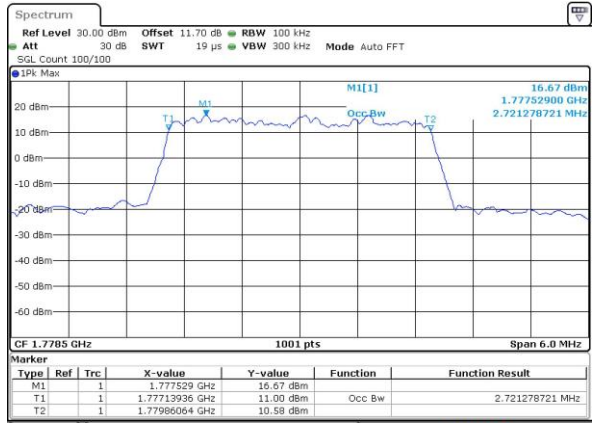

Date: 30 AUG 2018 17:33:03

LTE Band 66

Lowest Channel / 20MHz / QPSK

Date: 30 AUG 2018 17:40:00

Lowest Channel / 20MHz / 16QAM

Date: 30 AUG 2018 17:40:11

Middle Channel / 20MHz / QPSK

Date: 30 AUG 2018 17:47:08

Middle Channel / 20MHz / 16QAM

Date: 30 AUG 2018 17:47:19

Highest Channel / 20MHz / QPSK

Date: 30 AUG 2018 17:49:36

Highest Channel / 20MHz / 16QAM

Date: 30 AUG 2018 17:49:47

LTE Band 66

Lowest Channel / 1.4MHz / 64QAM

Date: 15 NOV 2018 01:19:26

Lowest Channel / 3MHz / 64QAM

Date: 14 NOV 2018 23:24:11

Middle Channel / 20MHz / 64QAM

Date: 15 NOV 2018 01:22:56

Middle Channel / 3MHz / 64QAM

Date: 14 NOV 2018 23:27:34

Highest Channel / 20MHz / 64QAM

Date: 15 NOV 2018 01:24:21

Highest Channel / 3MHz / 64QAM

Date: 14 NOV 2018 23:28:59

LTE Band 66

Lowest Channel / 5MHz / 64QAM

Date: 14 NOV 2018 23:32:23

Lowest Channel / 10MHz / 64QAM

Date: 15 NOV 2018 00:44:41