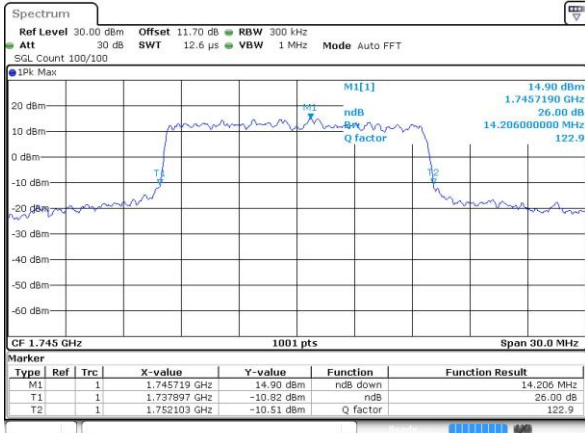

Middle Channel / 15MHz / QPSK

Date: 30 AUG 2018 17:30:46