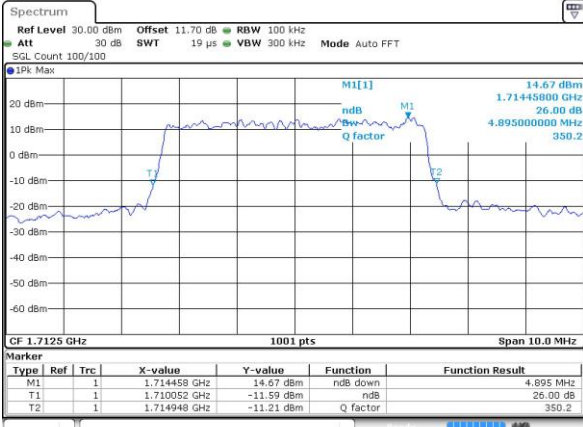

Date: 15 NOV 2018 01:24:33

Highest Channel / 3MHz / 64QAM

Date: 14 NOV 2018 23:29:11

LTE Band 66

Lowest Channel / 5MHz / 64QAM

Date: 14 NOV 2018 23:32:35

Lowest Channel / 10MHz / 64QAM

Date: 15 NOV 2018 00:44:56