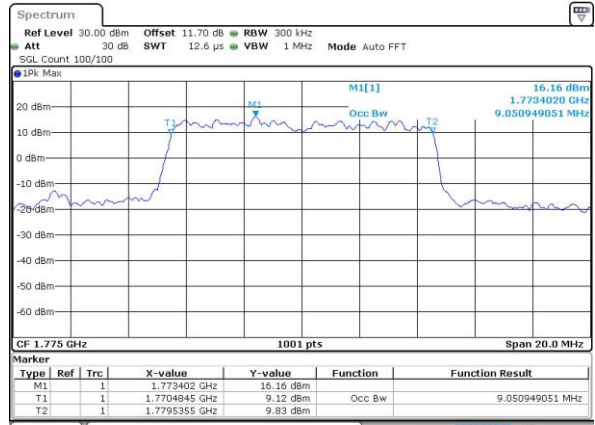

Date: 30 AUG 2018 16:56:55

Middle Channel / 5MHz / 16QAM

Date: 30 AUG 2018 16:57:06

Highest Channel / 5MHz / QPSK

Date: 30 AUG 2018 16:59:23

Highest Channel / 5MHz / 16QAM

Date: 30 AUG 2018 16:59:34

LTE Band 66

Lowest Channel / 10MHz / QPSK

Date: 30 AUG 2018 17:06:31

Lowest Channel / 10MHz / 16QAM

Date: 30 AUG 2018 17:06:42

Middle Channel / 10MHz / QPSK

Date: 30 AUG 2018 17:13:39

Middle Channel / 10MHz / 16QAM

Date: 30 AUG 2018 17:13:50

Highest Channel / 10MHz / QPSK

Date: 30 AUG 2018 17:16:07

Highest Channel / 10MHz / 16QAM

Date: 30 AUG 2018 17:16:18

LTE Band 66

Lowest Channel / 15MHz / QPSK

Date: 30 AUG 2018 17:23:15

Lowest Channel / 15MHz / 16QAM