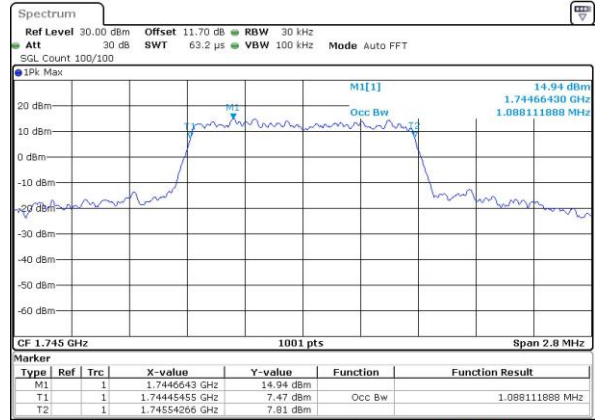

Date: 15.NOV.2018 01:04:48

Highest Channel / 15MHz / 64QAM

Date: 15.NOV.2018 00:57:58

Highest Channel / 20MHz / 64QAM

Date: 15.NOV.2018 01:06:13

Occupied Bandwidth

Mode	LTE Band 66 : 99%OBW(MHz)											
BW	1.4MHz		3MHz		5MHz		10MHz		15MHz		20MHz	
Mod.	QPSK	16QAM	QPSK	16QAM	QPSK	16QAM	QPSK	16QAM	QPSK	16QAM	QPSK	16QAM
Lowest CH	1.09	1.09	2.73	2.72	4.48	4.5	9.03	9.05	13.49	13.4	18.26	18.22
Middle CH	1.09	1.09	2.73	2.7	4.5	4.48	9.05	9.03	13.43	13.46	18.26	18.34
Highest CH	1.09	1.09	2.73	2.71	4.51	4.5	9.09	9.05	13.43	13.46	18.22	18.34
Mode	LTE Band 66 : 99%OBW(MHz)											
BW	1.4MHz		3MHz		5MHz		10MHz		15MHz		20MHz	
Mod.	64QAM		64QAM		64QAM		64QAM		64QAM		64QAM	
Lowest CH	1.09	-	2.73	-	4.51	-	8.99	-	13.43	-	18.42	-
Middle CH	1.09	-	2.73	-	4.48	-	9.05	-	13.43	-	18.38	-
Highest CH	1.09	-	2.72	-	4.50	-	8.99	-	13.37	-	18.22	-

LTE Band 66

Lowest Channel / 1.4MHz / QPSK

Date: 30 AUG 2018 16:16:18

Lowest Channel / 1.4MHz / 16QAM

Date: 30 AUG 2018 16:16:30

Middle Channel / 1.4MHz / QPSK

Date: 30 AUG 2018 16:23:27

Middle Channel / 1.4MHz / 16QAM

Date: 30 AUG 2018 16:23:38

Highest Channel / 1.4MHz / QPSK

Date: 30 AUG 2018 16:25:55

Highest Channel / 1.4MHz / 16QAM

Date: 30 AUG 2018 16:26:06

LTE Band 66

Lowest Channel / 3MHz / QPSK

Date: 30 AUG 2018 16:33:03