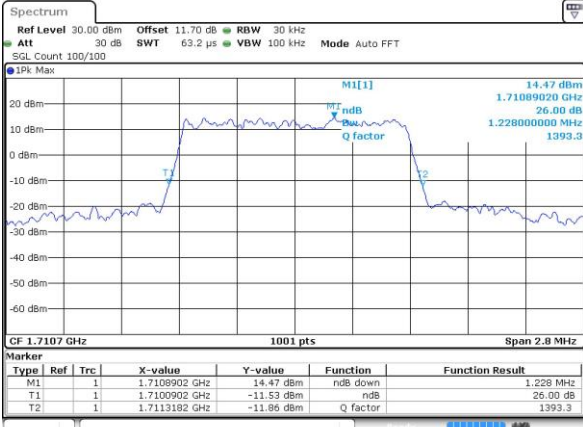

Date: 30 AUG 2018 17:33:26

LTE Band 66

Lowest Channel / 20MHz / QPSK

Date: 30 AUG 2018 17:40:22

Lowest Channel / 20MHz / 16QAM

Date: 30 AUG 2018 17:40:34

Middle Channel / 20MHz / QPSK

Date: 30 AUG 2018 17:47:31

Middle Channel / 20MHz / 16QAM

Date: 30 AUG 2018 17:47:42

Highest Channel / 20MHz / QPSK

Date: 30 AUG 2018 17:49:58

Highest Channel / 20MHz / 16QAM

Date: 30 AUG 2018 17:50:10

LTE Band 66

Lowest Channel / 1.4MHz / 64QAM

Date: 15 NOV 2018 01:19:38

Lowest Channel / 3MHz / 64QAM

Date: 14 NOV 2018 23:24:23

Middle Channel / 20MHz / 64QAM

Date: 15 NOV 2018 01:23:08

Middle Channel / 3MHz / 64QAM

Date: 14 NOV 2018 23:27:46

Highest Channel / 20MHz / 64QAM