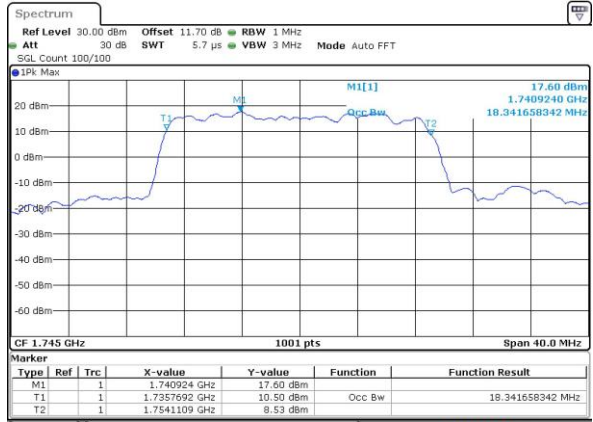

Highest Channel / 10MHz / QPSK

Date: 30 AUG 2018 17:16:07

Highest Channel / 10MHz / 16QAM

Date: 30 AUG 2018 17:16:18

LTE Band 66

Lowest Channel / 15MHz / QPSK

Date: 30 AUG 2018 17:23:15

Lowest Channel / 15MHz / 16QAM

Date: 30 AUG 2018 17:33:03

LTE Band 66

Lowest Channel / 20MHz / QPSK

Date: 30 AUG 2018 17:40:00

Lowest Channel / 20MHz / 16QAM

Date: 30 AUG 2018 17:40:11

Middle Channel / 20MHz / QPSK

Date: 30 AUG 2018 17:47:08

Middle Channel / 20MHz / 16QAM

Date: 30 AUG 2018 17:47:19

Highest Channel / 20MHz / QPSK

Date: 30 AUG 2018 17:49:36

Highest Channel / 20MHz / 16QAM

Date: 30 AUG 2018 17:49:47

LTE Band 66

Lowest Channel / 1.4MHz / 64QAM