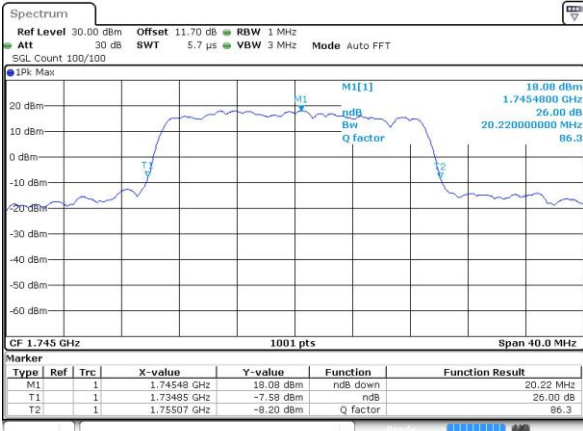

Date: 30 AUG 2018 17:33:26

LTE Band 66

Lowest Channel / 20MHz / QPSK

Date: 30 AUG 2018 17:40:22

Lowest Channel / 20MHz / 16QAM

Date: 30 AUG 2018 17:40:34

Middle Channel / 20MHz / QPSK

Date: 30 AUG 2018 17:47:31

Middle Channel / 20MHz / 16QAM

Date: 30 AUG 2018 17:47:42

Highest Channel / 20MHz / QPSK

Date: 30 AUG 2018 17:49:58

Highest Channel / 20MHz / 16QAM

Date: 30 AUG 2018 17:50:10

LTE Band 66

Lowest Channel / 1.4MHz / 64QAM