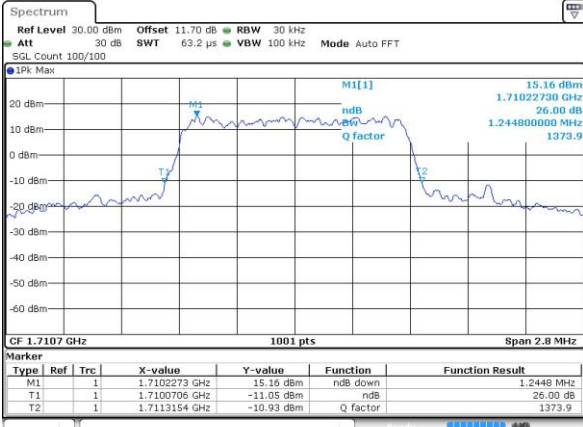

LTE Band 66

Lowest Channel / 1.4MHz / QPSK

Date: 30 AUG 2018 16:16:41

Lowest Channel / 1.4MHz / 16QAM

Date: 30 AUG 2018 16:16:52

Middle Channel / 1.4MHz / QPSK

Date: 30 AUG 2018 16:23:49

Middle Channel / 1.4MHz / 16QAM

Date: 30 AUG 2018 16:24:01

Highest Channel / 1.4MHz / QPSK

Date: 30 AUG 2018 16:26:18

Highest Channel / 1.4MHz / 16QAM

Date: 30 AUG 2018 16:26:29

LTE Band 66

Lowest Channel / 3MHz / QPSK

Date: 30 AUG 2018 16:33:26