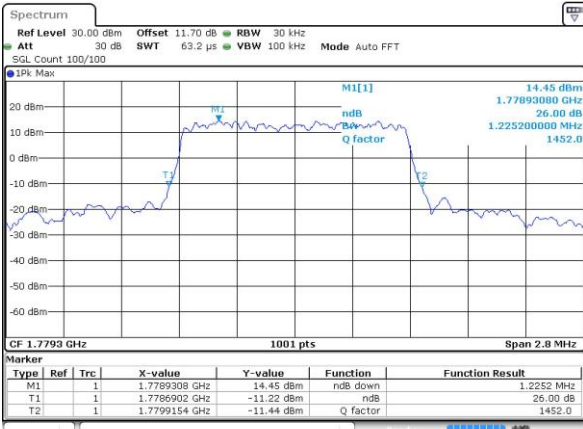

Middle Channel / 20MHz / 16QAM

Date: 30 AUG 2018 17:47:42

Highest Channel / 20MHz / QPSK

Date: 30 AUG 2018 17:49:58

Highest Channel / 20MHz / 16QAM

Date: 30 AUG 2018 17:50:10

LTE Band 66

Lowest Channel / 1.4MHz / 64QAM

Date: 15 NOV 2018 01:19:38

Lowest Channel / 3MHz / 64QAM

Date: 14 NOV 2018 23:24:23

Middle Channel / 20MHz / 64QAM

Date: 15 NOV 2018 01:23:08

Middle Channel / 3MHz / 64QAM

Date: 14 NOV 2018 23:27:46

Highest Channel / 20MHz / 64QAM

Date: 15 NOV 2018 01:24:33

Highest Channel / 3MHz / 64QAM

Date: 14 NOV 2018 23:29:11

LTE Band 66

Lowest Channel / 5MHz / 64QAM

Date: 14 NOV 2018 23:32:35

Lowest Channel / 10MHz / 64QAM

Date: 15 NOV 2018 00:44:56