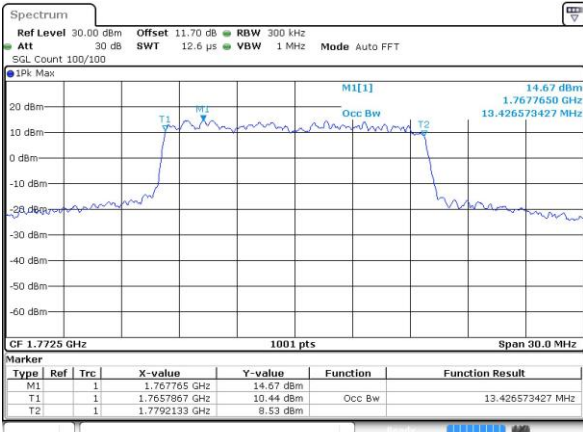

Highest Channel / 10MHz / QPSK

Date: 30 AUG 2018 17:16:07

Highest Channel / 10MHz / 16QAM

Date: 30 AUG 2018 17:16:18

LTE Band 66

Lowest Channel / 15MHz / QPSK

Date: 30 AUG 2018 17:23:15

Lowest Channel / 15MHz / 16QAM

Date: 30 AUG 2018 17:23:26

Middle Channel / 15MHz / QPSK

Date: 30 AUG 2018 17:30:23

Middle Channel / 15MHz / 16QAM

Date: 30 AUG 2018 17:30:35

Highest Channel / 15MHz / QPSK

Date: 30 AUG 2018 17:32:51

Highest Channel / 15MHz / 16QAM

Date: 30 AUG 2018 17:33:03

LTE Band 66

Lowest Channel / 20MHz / QPSK

Date: 30 AUG 2018 17:40:00

Lowest Channel / 20MHz / 16QAM

Date: 30 AUG 2018 17:40:11

Middle Channel / 20MHz / QPSK

Date: 30 AUG 2018 17:47:08