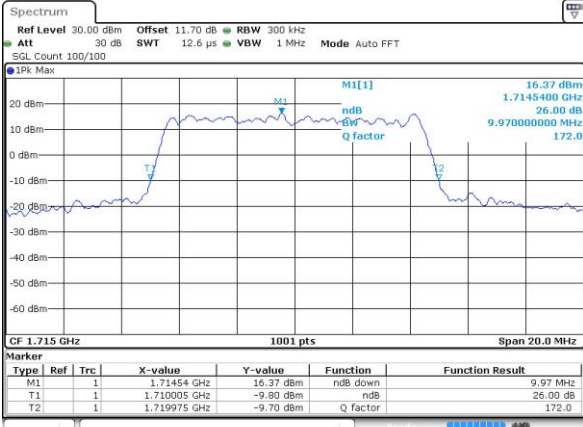

LTE Band 66

Lowest Channel / 10MHz / QPSK

Date: 30 AUG 2018 17:06:54