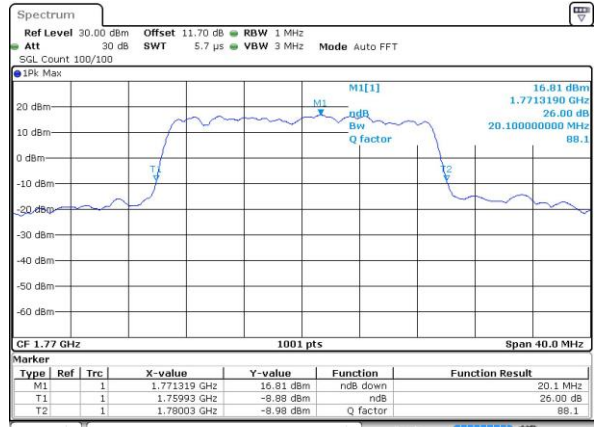

Date: 30 AUG 2018 17:33:26

LTE Band 66

Lowest Channel / 20MHz / QPSK

Date: 30 AUG 2018 17:40:22

Lowest Channel / 20MHz / 16QAM

Date: 30 AUG 2018 17:40:34

Middle Channel / 20MHz / QPSK

Date: 30 AUG 2018 17:47:31

Middle Channel / 20MHz / 16QAM

Date: 30 AUG 2018 17:47:42

Highest Channel / 20MHz / QPSK

Date: 30 AUG 2018 17:49:58

Highest Channel / 20MHz / 16QAM

Date: 30 AUG 2018 17:50:10

LTE Band 66

Lowest Channel / 1.4MHz / 64QAM

Date: 15 NOV 2018 01:19:38

Lowest Channel / 3MHz / 64QAM

Date: 14 NOV 2018 23:24:23

Middle Channel / 20MHz / 64QAM

Date: 15 NOV 2018 01:23:08

Middle Channel / 3MHz / 64QAM

Date: 14 NOV 2018 23:27:46

Highest Channel / 20MHz / 64QAM

Date: 15 NOV 2018 01:24:33

Highest Channel / 3MHz / 64QAM

Date: 14 NOV 2018 23:29:11

LTE Band 66

Lowest Channel / 5MHz / 64QAM

Date: 14 NOV 2018 23:32:35

Lowest Channel / 10MHz / 64QAM

Date: 15 NOV 2018 00:44:56