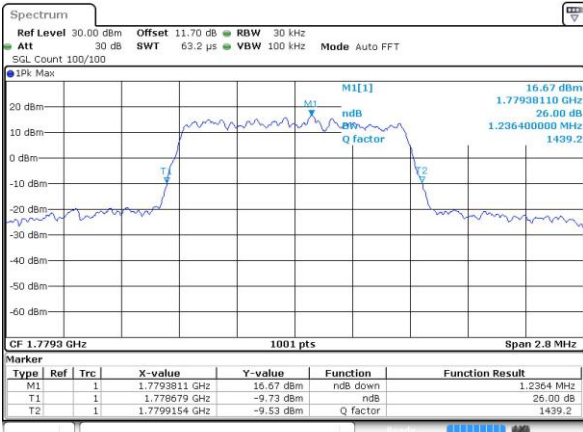

LTE Band 66

Lowest Channel / 1.4MHz / QPSK

Date: 30 AUG 2018 16:16:41

Lowest Channel / 1.4MHz / 16QAM

Date: 30 AUG 2018 16:16:52

Middle Channel / 1.4MHz / QPSK

Date: 30 AUG 2018 16:23:49

Middle Channel / 1.4MHz / 16QAM

Date: 30 AUG 2018 16:24:01

Highest Channel / 1.4MHz / QPSK

Date: 30 AUG 2018 16:26:18

Highest Channel / 1.4MHz / 16QAM

Date: 30 AUG 2018 16:26:29

LTE Band 66

Lowest Channel / 3MHz / QPSK

Date: 30 AUG 2018 16:33:26