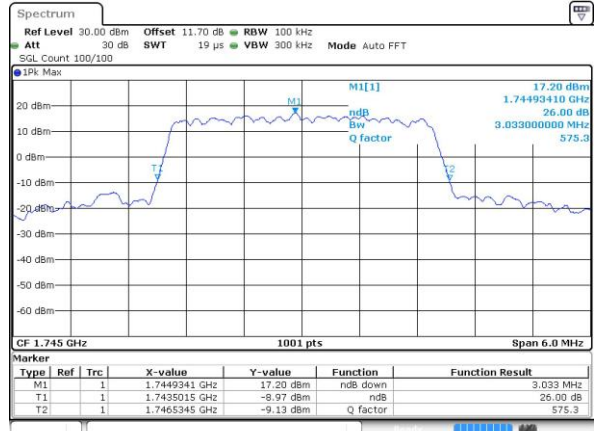

Middle Channel / 20MHz / 16QAM

Date: 30 AUG 2018 17:47:42

Highest Channel / 20MHz / QPSK

Date: 30 AUG 2018 17:49:58

Highest Channel / 20MHz / 16QAM

Date: 30 AUG 2018 17:50:10

LTE Band 66

Lowest Channel / 1.4MHz / 64QAM

Date: 15 NOV 2018 01:19:38

Lowest Channel / 3MHz / 64QAM

Date: 14 NOV 2018 23:24:23

Middle Channel / 20MHz / 64QAM

Date: 15 NOV 2018 01:23:08

Middle Channel / 3MHz / 64QAM

Date: 14 NOV 2018 23:27:46

Highest Channel / 20MHz / 64QAM

Date: 15 NOV 2018 01:24:33

Highest Channel / 3MHz / 64QAM

Date: 14 NOV 2018 23:29:11

LTE Band 66

Lowest Channel / 5MHz / 64QAM

Date: 14 NOV 2018 23:32:35

Lowest Channel / 10MHz / 64QAM

Date: 15 NOV 2018 00:44:56