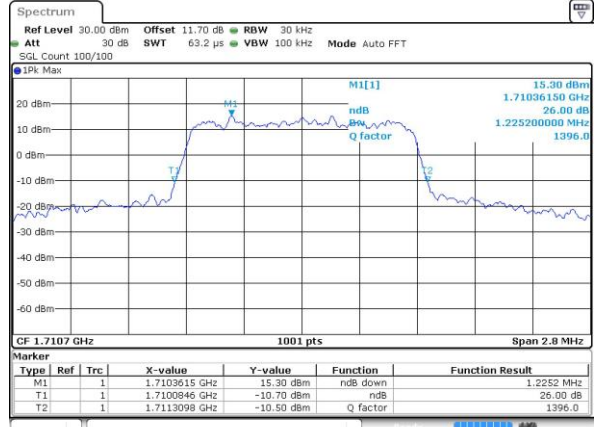

LTE Band 66

Lowest Channel / 1.4MHz / QPSK

Date: 30 AUG 2018 16:16:41

Lowest Channel / 1.4MHz / 16QAM

Date: 30 AUG 2018 16:16:52

Middle Channel / 1.4MHz / QPSK

Date: 30 AUG 2018 16:23:49

Middle Channel / 1.4MHz / 16QAM

Date: 30 AUG 2018 16:24:01

Highest Channel / 1.4MHz / QPSK

Date: 30 AUG 2018 16:26:18

Highest Channel / 1.4MHz / 16QAM

Date: 30 AUG 2018 16:26:29

LTE Band 66

Lowest Channel / 3MHz / QPSK

Date: 30 AUG 2018 16:33:26