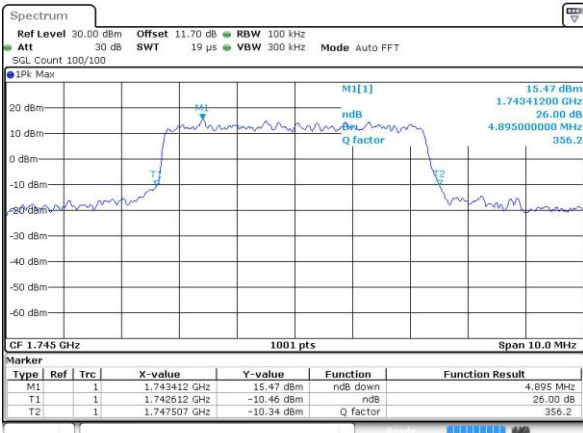

Highest Channel / 3MHz / 16QAM

Date: 30 AUG 2018 16:43:13

LTE Band 66

Lowest Channel / 5MHz / QPSK

Date: 30 AUG 2018 16:50:09

Lowest Channel / 5MHz / 16QAM

Date: 30 AUG 2018 16:50:21

Middle Channel / 5MHz / QPSK

Date: 30 AUG 2018 16:57:18

Middle Channel / 5MHz / 16QAM

Date: 30 AUG 2018 16:57:29

Highest Channel / 5MHz / QPSK

Date: 30 AUG 2018 16:59:46

Highest Channel / 5MHz / 16QAM

Date: 30 AUG 2018 16:59:57

LTE Band 66