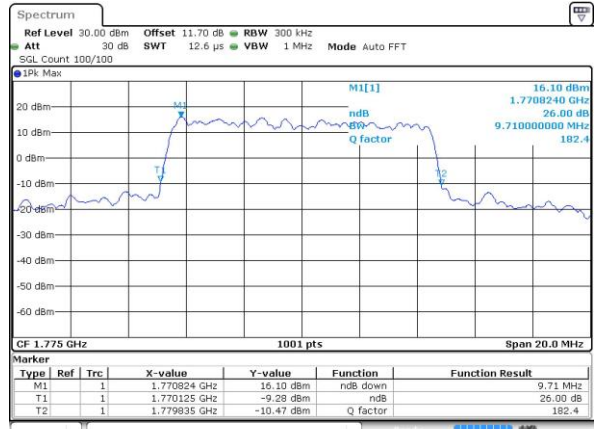

Date: 30 AUG 2018 16:57:18

Middle Channel / 5MHz / 16QAM

Date: 30 AUG 2018 16:57:29

Highest Channel / 5MHz / QPSK

Date: 30 AUG 2018 16:59:46

Highest Channel / 5MHz / 16QAM

Date: 30 AUG 2018 16:59:57

LTE Band 66

Lowest Channel / 10MHz / QPSK

Date: 30 AUG 2018 17:06:54

Lowest Channel / 10MHz / 16QAM

Date: 30 AUG 2018 17:07:05

Middle Channel / 10MHz / QPSK

Date: 30 AUG 2018 17:14:02

Middle Channel / 10MHz / 16QAM

Date: 30 AUG 2018 17:14:13

Highest Channel / 10MHz / QPSK

Date: 30 AUG 2018 17:16:30

Highest Channel / 10MHz / 16QAM

Date: 30 AUG 2018 17:16:41

LTE Band 66

Lowest Channel / 15MHz / QPSK

Date: 30 AUG 2018 17:23:38

Lowest Channel / 15MHz / 16QAM