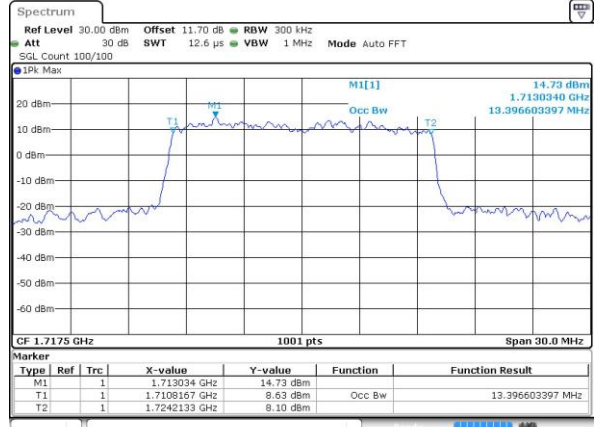

Highest Channel / 10MHz / QPSK

Date: 30 AUG 2018 17:16:07

Highest Channel / 10MHz / 16QAM

Date: 30 AUG 2018 17:16:18

LTE Band 66

Lowest Channel / 15MHz / QPSK

Date: 30 AUG 2018 17:23:15

Lowest Channel / 15MHz / 16QAM