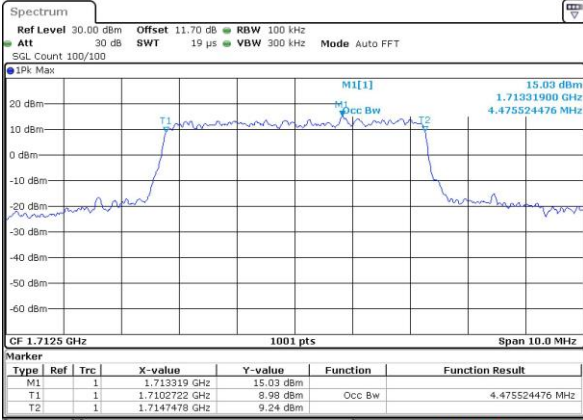

Highest Channel / 3MHz / 16QAM

Date: 30 AUG 2018 16:42:51

LTE Band 66

Lowest Channel / 5MHz / QPSK

Date: 30 AUG 2018 16:49:47

Lowest Channel / 5MHz / 16QAM

Date: 30 AUG 2018 16:49:58

Middle Channel / 5MHz / QPSK

Date: 30 AUG 2018 16:56:55

Middle Channel / 5MHz / 16QAM

Date: 30 AUG 2018 16:57:06

Highest Channel / 5MHz / QPSK

Date: 30 AUG 2018 16:59:23

Highest Channel / 5MHz / 16QAM

Date: 30 AUG 2018 16:59:34

LTE Band 66