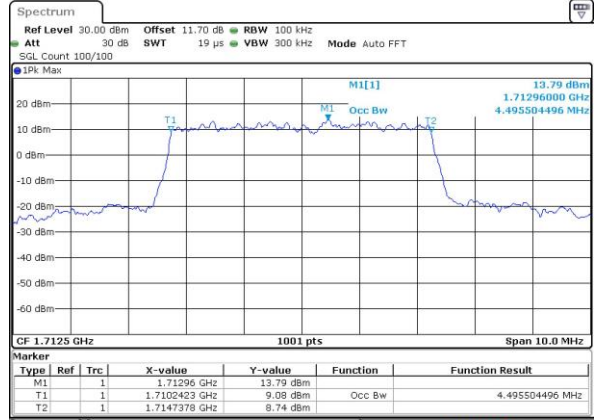

Highest Channel / 3MHz / 16QAM

Date: 30 AUG 2018 16:42:51

LTE Band 66

Lowest Channel / 5MHz / QPSK

Date: 30 AUG 2018 16:49:47

Lowest Channel / 5MHz / 16QAM

Date: 30 AUG 2018 16:49:58

Middle Channel / 5MHz / QPSK

Date: 30 AUG 2018 16:56:55

Middle Channel / 5MHz / 16QAM

Date: 30 AUG 2018 16:57:06

Highest Channel / 5MHz / QPSK

Date: 30 AUG 2018 16:59:23

Highest Channel / 5MHz / 16QAM

Date: 30 AUG 2018 16:59:34

LTE Band 66