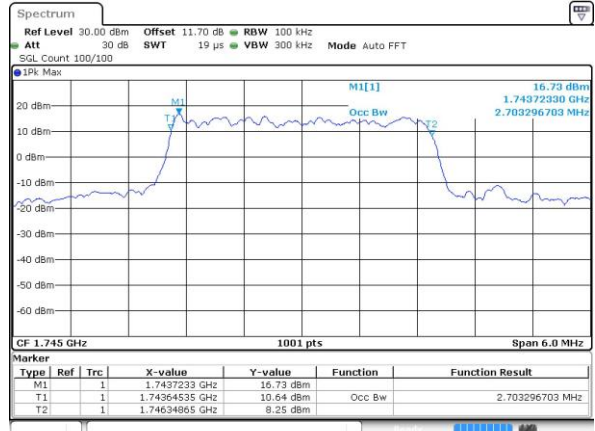

Date: 30 AUG 2018 16:23:38

Highest Channel / 1.4MHz / QPSK

Date: 30 AUG 2018 16:25:55

Highest Channel / 1.4MHz / 16QAM

Date: 30 AUG 2018 16:26:06

LTE Band 66

Lowest Channel / 3MHz / QPSK

Date: 30 AUG 2018 16:33:03

Lowest Channel / 3MHz / 16QAM

Date: 30 AUG 2018 16:33:14

Middle Channel / 3MHz / QPSK

Date: 30 AUG 2018 16:40:11

Middle Channel / 3MHz / 16QAM

Date: 30 AUG 2018 16:40:23

Highest Channel / 3MHz / QPSK

Date: 30 AUG 2018 16:42:39

Highest Channel / 3MHz / 16QAM

Date: 30 AUG 2018 16:42:51

LTE Band 66

Lowest Channel / 5MHz / QPSK

Date: 30 AUG 2018 16:49:47

Lowest Channel / 5MHz / 16QAM

Date: 30 AUG 2018 16:49:58

Middle Channel / 5MHz / QPSK