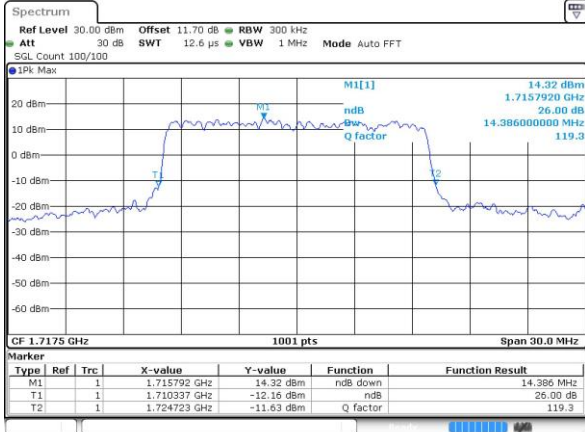

Highest Channel / 10MHz / QPSK

Date: 30 AUG 2018 17:16:30

Highest Channel / 10MHz / 16QAM

Date: 30 AUG 2018 17:16:41

LTE Band 66

Lowest Channel / 15MHz / QPSK

Date: 30 AUG 2018 17:23:38

Lowest Channel / 15MHz / 16QAM