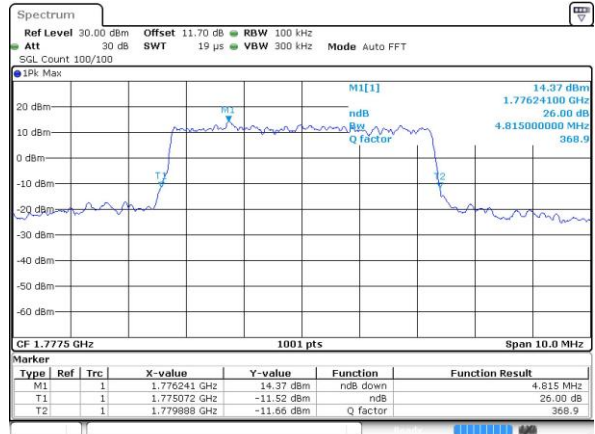

Date: 30 AUG 2018 16:57:18

Middle Channel / 5MHz / 16QAM

Date: 30 AUG 2018 16:57:29

Highest Channel / 5MHz / QPSK

Date: 30 AUG 2018 16:59:46

Highest Channel / 5MHz / 16QAM

Date: 30 AUG 2018 16:59:57

LTE Band 66