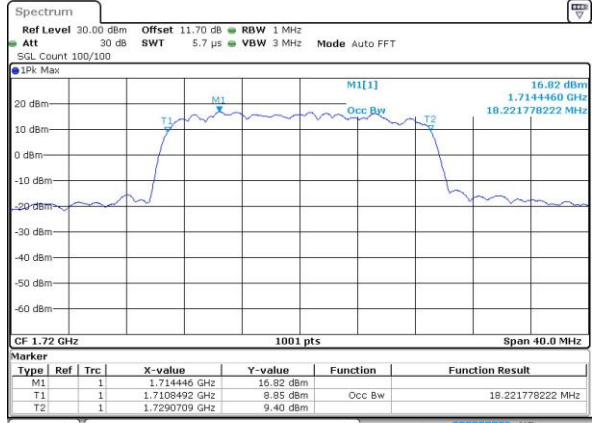

Date: 30 AUG 2018 17:33:03

LTE Band 66

Lowest Channel / 20MHz / QPSK

Date: 30 AUG 2018 17:40:00

Lowest Channel / 20MHz / 16QAM

Date: 30 AUG 2018 17:40:11

Middle Channel / 20MHz / QPSK

Date: 30 AUG 2018 17:47:08

Middle Channel / 20MHz / 16QAM

Date: 30 AUG 2018 17:47:19

Highest Channel / 20MHz / QPSK

Date: 30 AUG 2018 17:49:36

Highest Channel / 20MHz / 16QAM

Date: 30 AUG 2018 17:49:47

LTE Band 66

Lowest Channel / 1.4MHz / 64QAM