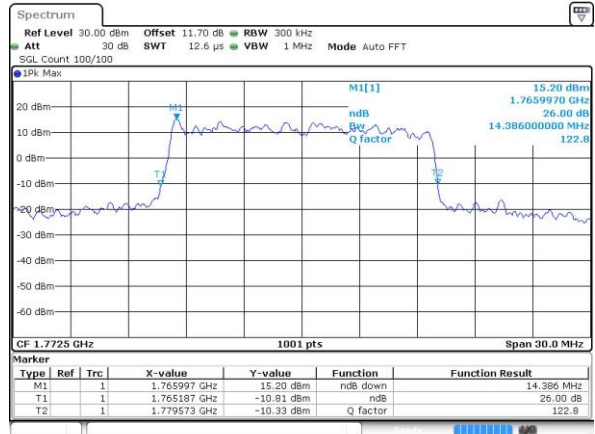

Date: 30 AUG 2018 17:33:26

LTE Band 66

Lowest Channel / 20MHz / QPSK

Date: 30 AUG 2018 17:40:22

Lowest Channel / 20MHz / 16QAM

Date: 30 AUG 2018 17:40:34

Middle Channel / 20MHz / QPSK

Date: 30 AUG 2018 17:47:31