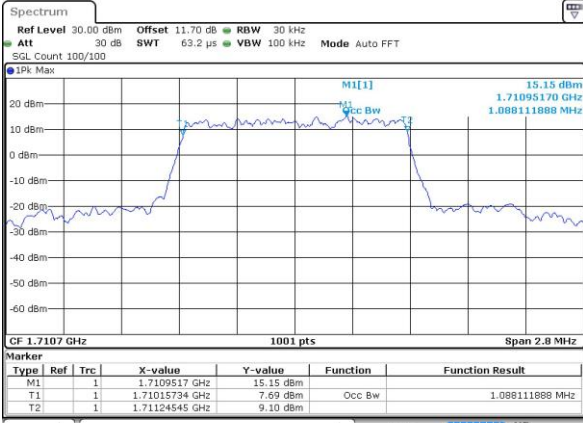

Date: 30 AUG 2018 17:33:03

LTE Band 66

Lowest Channel / 20MHz / QPSK

Date: 30 AUG 2018 17:40:00

Lowest Channel / 20MHz / 16QAM

Date: 30 AUG 2018 17:40:11

Middle Channel / 20MHz / QPSK

Date: 30 AUG 2018 17:47:08

Middle Channel / 20MHz / 16QAM

Date: 30 AUG 2018 17:47:19

Highest Channel / 20MHz / QPSK

Date: 30 AUG 2018 17:49:36

Highest Channel / 20MHz / 16QAM

Date: 30 AUG 2018 17:49:47

LTE Band 66

Lowest Channel / 1.4MHz / 64QAM

Date: 15 NOV 2018 01:19:26

Lowest Channel / 3MHz / 64QAM

Date: 14 NOV 2018 23:24:11

Middle Channel / 20MHz / 64QAM

Date: 15 NOV 2018 01:22:56

Middle Channel / 3MHz / 64QAM

Date: 14 NOV 2018 23:27:34

Highest Channel / 20MHz / 64QAM

Date: 15 NOV 2018 01:24:21

Highest Channel / 3MHz / 64QAM

Date: 14 NOV 2018 23:28:59

LTE Band 66

Lowest Channel / 5MHz / 64QAM

Date: 14 NOV 2018 23:32:23

Lowest Channel / 10MHz / 64QAM

Date: 15 NOV 2018 00:44:41