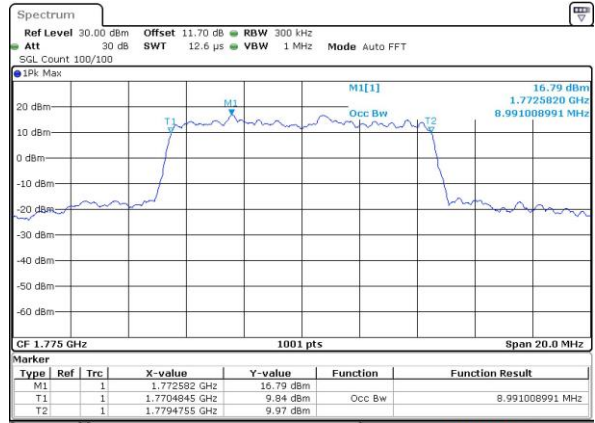

Date: 15 NOV 2018 01:24:21

Highest Channel / 3MHz / 64QAM

Date: 14 NOV 2018 23:28:59

LTE Band 66

Lowest Channel / 5MHz / 64QAM

Date: 14 NOV 2018 23:32:23

Lowest Channel / 10MHz / 64QAM

Date: 15 NOV 2018 00:44:41

Middle Channel / 5MHz / 64QAM

Date: 14 NOV 2018 23:35:46

Middle Channel / 10MHz / 64QAM

Date: 15 NOV 2018 00:48:08

Highest Channel / 5MHz / 64QAM

Date: 14 NOV 2018 23:37:11

Highest Channel / 10MHz / 64QAM

Date: 15 NOV 2018 00:49:33