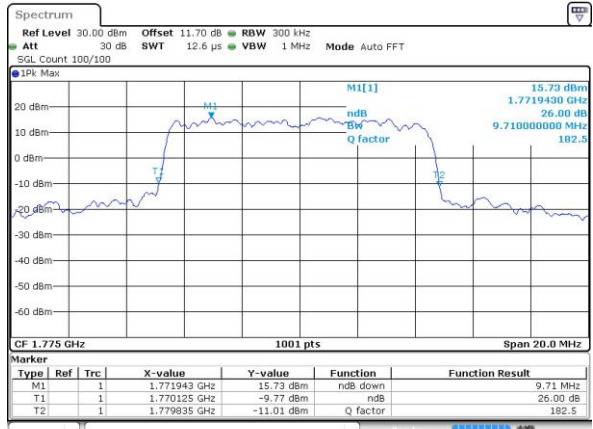

Date: 15 NOV 2018 01:24:33

Highest Channel / 3MHz / 64QAM

Date: 14 NOV 2018 23:29:11

LTE Band 66

Lowest Channel / 5MHz / 64QAM

Date: 14 NOV 2018 23:32:35

Lowest Channel / 10MHz / 64QAM

Date: 15 NOV 2018 00:44:56

Middle Channel / 5MHz / 64QAM

Date: 14 NOV 2018 23:35:58

Middle Channel / 10MHz / 64QAM

Date: 15 NOV 2018 00:48:20

Highest Channel / 5MHz / 64QAM

Date: 14 NOV 2018 23:37:23

Highest Channel / 10MHz / 64QAM

Date: 15 NOV 2018 00:49:45

LTE Band 66

Lowest Channel / 15MHz / 64QAM

Date: 15.NOV.2018 00:53:09

Lowest Channel / 20MHz / 64QAM

Date: 15.NOV.2018 01:01:23

Middle Channel / 15MHz / 64QAM

Date: 15.NOV.2018 00:56:33

Middle Channel / 20MHz / 64QAM