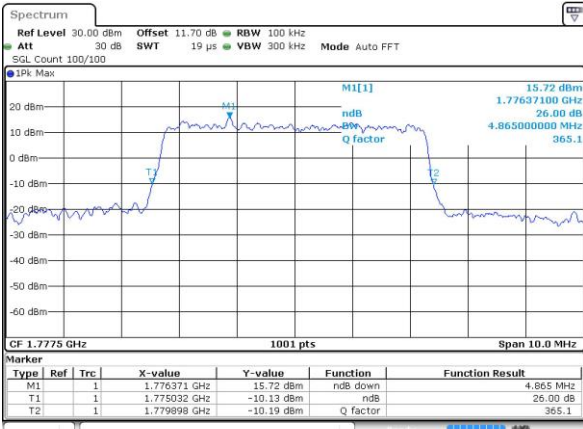

Date: 15 NOV 2018 01:24:33

Highest Channel / 3MHz / 64QAM

Date: 14 NOV 2018 23:29:11

LTE Band 66

Lowest Channel / 5MHz / 64QAM

Date: 14 NOV 2018 23:32:35

Lowest Channel / 10MHz / 64QAM

Date: 15 NOV 2018 00:44:56

Middle Channel / 5MHz / 64QAM

Date: 14 NOV 2018 23:35:58

Middle Channel / 10MHz / 64QAM

Date: 15 NOV 2018 00:48:20

Highest Channel / 5MHz / 64QAM

Date: 14 NOV 2018 23:37:23

Highest Channel / 10MHz / 64QAM

Date: 15 NOV 2018 00:49:45

LTE Band 66

Lowest Channel / 15MHz / 64QAM

Date: 15.NOV.2018 00:53:09

Lowest Channel / 20MHz / 64QAM

Date: 15.NOV.2018 01:01:23

Middle Channel / 15MHz / 64QAM

Date: 15.NOV.2018 00:56:33

Middle Channel / 20MHz / 64QAM