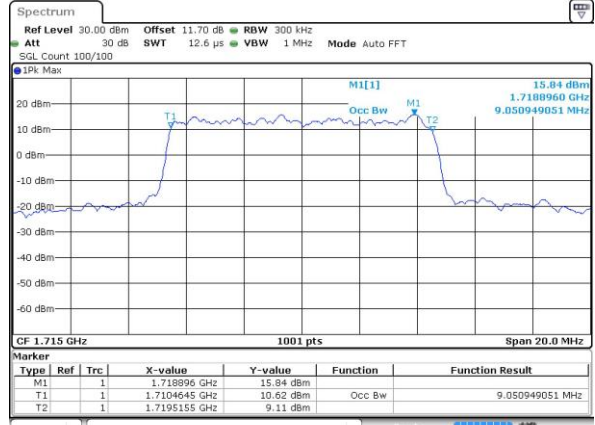

Lowest Channel / 10MHz / 16QAM

Date: 30 AUG 2018 17:06:42