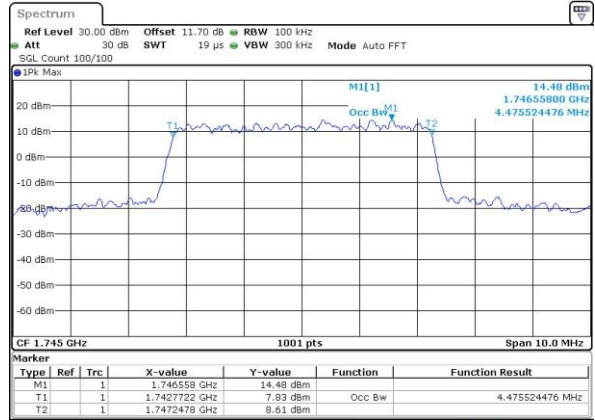

Highest Channel / 3MHz / 16QAM

Date: 30 AUG 2018 16:42:51

LTE Band 66

Lowest Channel / 5MHz / QPSK

Date: 30 AUG 2018 16:49:47

Lowest Channel / 5MHz / 16QAM

Date: 30 AUG 2018 16:49:58

Middle Channel / 5MHz / QPSK

Date: 30 AUG 2018 16:56:55

Middle Channel / 5MHz / 16QAM

Date: 30 AUG 2018 16:57:06

Highest Channel / 5MHz / QPSK

Date: 30 AUG 2018 16:59:23

Highest Channel / 5MHz / 16QAM

Date: 30 AUG 2018 16:59:34

LTE Band 66