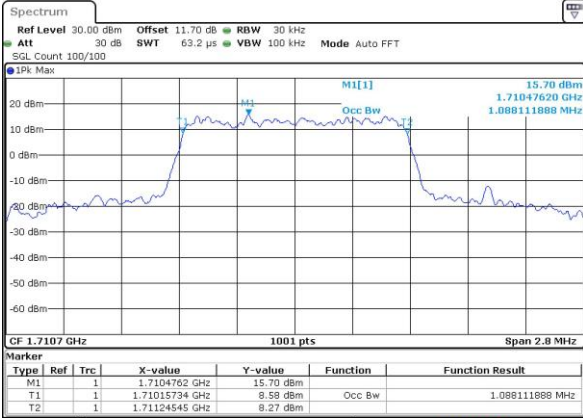

Date: 15.NOV.2018 01:04:48

Highest Channel / 15MHz / 64QAM

Date: 15.NOV.2018 00:57:58

Highest Channel / 20MHz / 64QAM

Date: 15.NOV.2018 01:06:13

Occupied Bandwidth

Mode	LTE Band 66 : 99%OBW(MHz)											
BW	1.4MHz		3MHz		5MHz		10MHz		15MHz		20MHz	
Mod.	QPSK	16QAM	QPSK	16QAM	QPSK	16QAM	QPSK	16QAM	QPSK	16QAM	QPSK	16QAM
Lowest CH	1.09	1.09	2.73	2.72	4.48	4.5	9.03	9.05	13.49	13.4	18.26	18.22
Middle CH	1.09	1.09	2.73	2.7	4.5	4.48	9.05	9.03	13.43	13.46	18.26	18.34
Highest CH	1.09	1.09	2.73	2.71	4.51	4.5	9.09	9.05	13.43	13.46	18.22	18.34
Mode	LTE Band 66 : 99%OBW(MHz)											
BW	1.4MHz		3MHz		5MHz		10MHz		15MHz		20MHz	
Mod.	64QAM		64QAM		64QAM		64QAM		64QAM		64QAM	
Lowest CH	1.09	-	2.73	-	4.51	-	8.99	-	13.43	-	18.42	-
Middle CH	1.09	-	2.73	-	4.48	-	9.05	-	13.43	-	18.38	-
Highest CH	1.09	-	2.72	-	4.50	-	8.99	-	13.37	-	18.22	-

LTE Band 66

Lowest Channel / 1.4MHz / QPSK

Date: 30 AUG 2018 16:16:18

Lowest Channel / 1.4MHz / 16QAM

Date: 30 AUG 2018 16:16:30

Middle Channel / 1.4MHz / QPSK

Date: 30 AUG 2018 16:23:27

Middle Channel / 1.4MHz / 16QAM

Date: 30 AUG 2018 16:23:38

Highest Channel / 1.4MHz / QPSK

Date: 30 AUG 2018 16:25:55

Highest Channel / 1.4MHz / 16QAM

Date: 30 AUG 2018 16:26:06

LTE Band 66

Lowest Channel / 3MHz / QPSK

Date: 30 AUG 2018 16:33:03