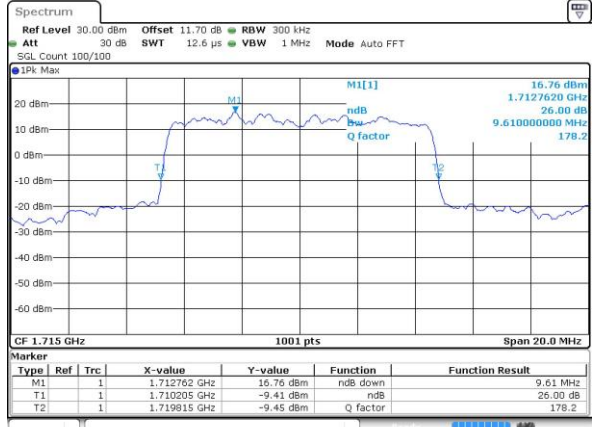

Date: 15 NOV 2018 01:24:33

Highest Channel / 3MHz / 64QAM

Date: 14 NOV 2018 23:29:11

LTE Band 66

Lowest Channel / 5MHz / 64QAM

Date: 14 NOV 2018 23:32:35

Lowest Channel / 10MHz / 64QAM

Date: 15 NOV 2018 00:44:56