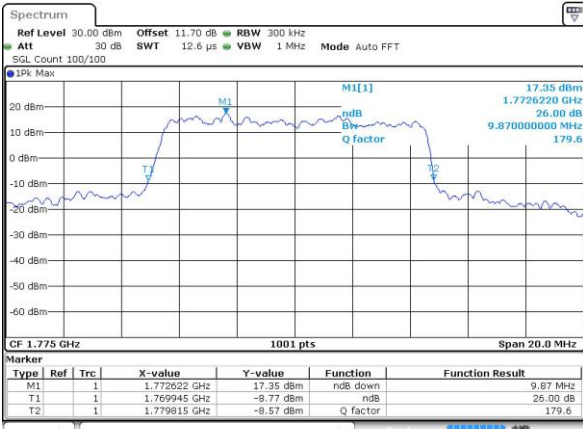

Date: 30 AUG 2018 16:57:18

Middle Channel / 5MHz / 16QAM

Date: 30 AUG 2018 16:57:29

Highest Channel / 5MHz / QPSK

Date: 30 AUG 2018 16:59:46

Highest Channel / 5MHz / 16QAM

Date: 30 AUG 2018 16:59:57

LTE Band 66

Lowest Channel / 10MHz / QPSK

Date: 30 AUG 2018 17:06:54

Lowest Channel / 10MHz / 16QAM

Date: 30 AUG 2018 17:07:05

Middle Channel / 10MHz / QPSK

Date: 30 AUG 2018 17:14:02

Middle Channel / 10MHz / 16QAM

Date: 30 AUG 2018 17:14:13

Highest Channel / 10MHz / QPSK

Date: 30 AUG 2018 17:16:30

Highest Channel / 10MHz / 16QAM

Date: 30 AUG 2018 17:16:41

LTE Band 66

Lowest Channel / 15MHz / QPSK

Date: 30 AUG 2018 17:23:38

Lowest Channel / 15MHz / 16QAM