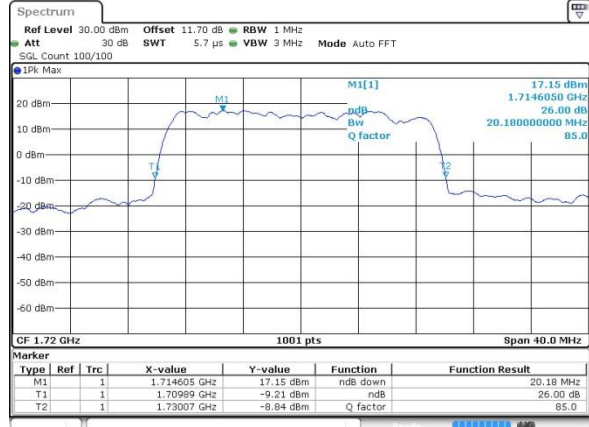

Date: 15 NOV 2018 01:24:33

Highest Channel / 3MHz / 64QAM

Date: 14 NOV 2018 23:29:11

LTE Band 66

Lowest Channel / 5MHz / 64QAM

Date: 14 NOV 2018 23:32:35

Lowest Channel / 10MHz / 64QAM

Date: 15 NOV 2018 00:44:56

Middle Channel / 5MHz / 64QAM

Date: 14 NOV 2018 23:35:58

Middle Channel / 10MHz / 64QAM

Date: 15 NOV 2018 00:48:20

Highest Channel / 5MHz / 64QAM

Date: 14 NOV 2018 23:37:23

Highest Channel / 10MHz / 64QAM

Date: 15 NOV 2018 00:49:45

LTE Band 66

Lowest Channel / 15MHz / 64QAM

Date: 15.NOV.2018 00:53:09

Lowest Channel / 20MHz / 64QAM

Date: 15.NOV.2018 01:01:23

Middle Channel / 15MHz / 64QAM

Date: 15.NOV.2018 00:56:33

Middle Channel / 20MHz / 64QAM