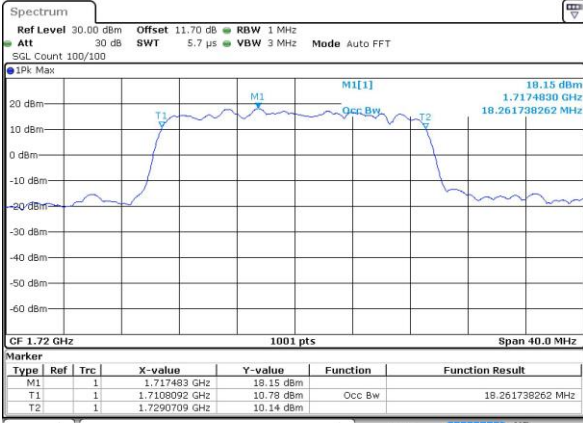

Highest Channel / 10MHz / QPSK

Date: 30 AUG 2018 17:16:07

Highest Channel / 10MHz / 16QAM

Date: 30 AUG 2018 17:16:18

LTE Band 66

Lowest Channel / 15MHz / QPSK

Date: 30 AUG 2018 17:23:15

Lowest Channel / 15MHz / 16QAM

Date: 30 AUG 2018 17:23:26

Middle Channel / 15MHz / QPSK

Date: 30 AUG 2018 17:30:23

Middle Channel / 15MHz / 16QAM

Date: 30 AUG 2018 17:30:35

Highest Channel / 15MHz / QPSK

Date: 30 AUG 2018 17:32:51

Highest Channel / 15MHz / 16QAM

Date: 30 AUG 2018 17:33:03

LTE Band 66

Lowest Channel / 20MHz / QPSK

Date: 30 AUG 2018 17:40:00

Lowest Channel / 20MHz / 16QAM

Date: 30 AUG 2018 17:40:11

Middle Channel / 20MHz / QPSK

Date: 30 AUG 2018 17:47:08

Middle Channel / 20MHz / 16QAM

Date: 30 AUG 2018 17:47:19

Highest Channel / 20MHz / QPSK

Date: 30 AUG 2018 17:49:36

Highest Channel / 20MHz / 16QAM

Date: 30 AUG 2018 17:49:47

LTE Band 66

Lowest Channel / 1.4MHz / 64QAM