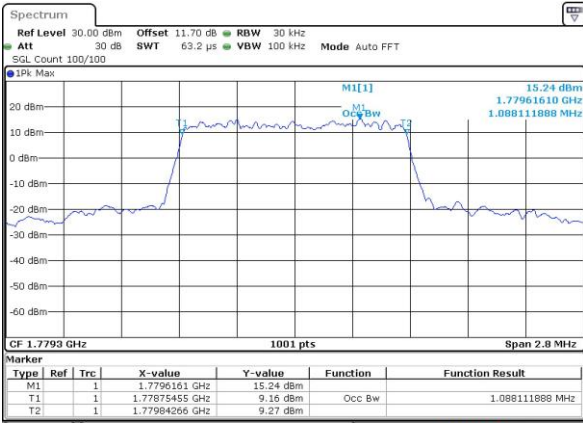

Middle Channel / 20MHz / 16QAM

Date: 30 AUG 2018 17:47:19

Highest Channel / 20MHz / QPSK

Date: 30 AUG 2018 17:49:36

Highest Channel / 20MHz / 16QAM

Date: 30 AUG 2018 17:49:47

LTE Band 66

Lowest Channel / 1.4MHz / 64QAM

Date: 15 NOV 2018 01:19:26

Lowest Channel / 3MHz / 64QAM

Date: 14 NOV 2018 23:24:11

Middle Channel / 20MHz / 64QAM

Date: 15 NOV 2018 01:22:56

Middle Channel / 3MHz / 64QAM

Date: 14 NOV 2018 23:27:34

Highest Channel / 20MHz / 64QAM

Date: 15 NOV 2018 01:24:21

Highest Channel / 3MHz / 64QAM

Date: 14 NOV 2018 23:28:59

LTE Band 66

Lowest Channel / 5MHz / 64QAM

Date: 14 NOV 2018 23:32:23

Lowest Channel / 10MHz / 64QAM

Date: 15 NOV 2018 00:44:41