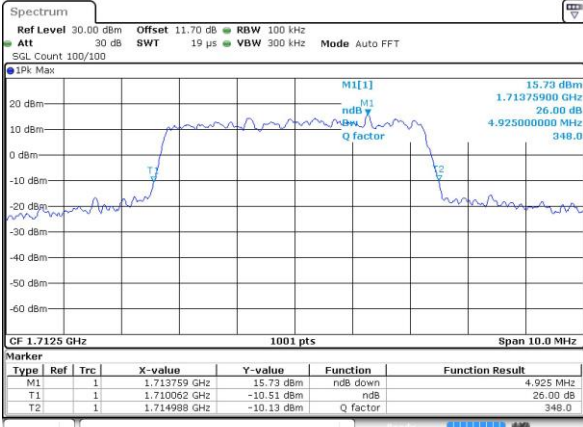

Highest Channel / 3MHz / 16QAM

Date: 30 AUG 2018 16:43:13

LTE Band 66

Lowest Channel / 5MHz / QPSK

Date: 30 AUG 2018 16:50:09

Lowest Channel / 5MHz / 16QAM

Date: 30 AUG 2018 16:50:21

Middle Channel / 5MHz / QPSK

Date: 30 AUG 2018 16:57:18

Middle Channel / 5MHz / 16QAM

Date: 30 AUG 2018 16:57:29

Highest Channel / 5MHz / QPSK

Date: 30 AUG 2018 16:59:46

Highest Channel / 5MHz / 16QAM

Date: 30 AUG 2018 16:59:57

LTE Band 66