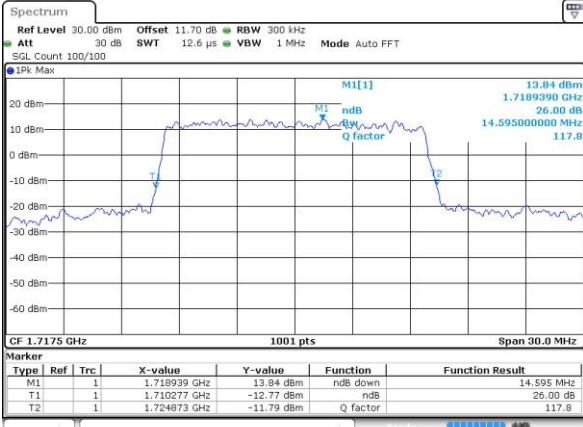

Date: 15 NOV 2018 01:24:33

Highest Channel / 3MHz / 64QAM

Date: 14 NOV 2018 23:29:11

LTE Band 66

Lowest Channel / 5MHz / 64QAM

Date: 14 NOV 2018 23:32:35

Lowest Channel / 10MHz / 64QAM

Date: 15 NOV 2018 00:44:56

Middle Channel / 5MHz / 64QAM

Date: 14 NOV 2018 23:35:58

Middle Channel / 10MHz / 64QAM

Date: 15 NOV 2018 00:48:20

Highest Channel / 5MHz / 64QAM

Date: 14 NOV 2018 23:37:23

Highest Channel / 10MHz / 64QAM

Date: 15 NOV 2018 00:49:45

LTE Band 66

Lowest Channel / 15MHz / 64QAM

Date: 15.NOV.2018 00:53:09

Lowest Channel / 20MHz / 64QAM

Date: 15.NOV.2018 01:01:23

Middle Channel / 15MHz / 64QAM

Date: 15.NOV.2018 00:56:33

Middle Channel / 20MHz / 64QAM