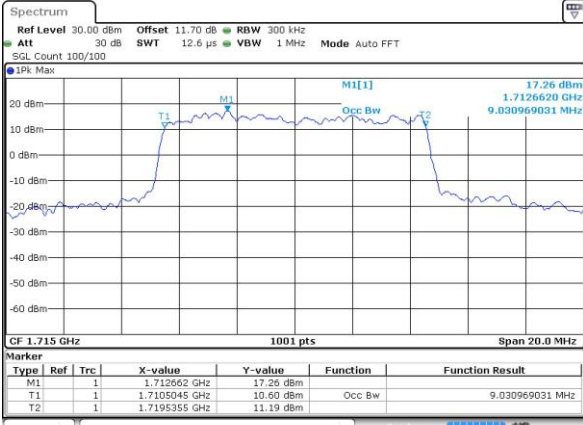

LTE Band 66

Lowest Channel / 10MHz / QPSK

Date: 30 AUG 2018 17:06:31