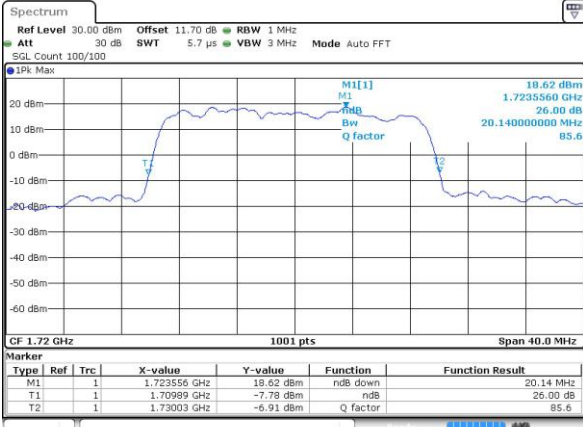

Highest Channel / 10MHz / QPSK

Date: 30 AUG 2018 17:16:30

Highest Channel / 10MHz / 16QAM

Date: 30 AUG 2018 17:16:41

LTE Band 66

Lowest Channel / 15MHz / QPSK

Date: 30 AUG 2018 17:23:38

Lowest Channel / 15MHz / 16QAM

Date: 30 AUG 2018 17:23:49

Middle Channel / 15MHz / QPSK

Date: 30 AUG 2018 17:30:46

Middle Channel / 15MHz / 16QAM

Date: 30 AUG 2018 17:30:58

Highest Channel / 15MHz / QPSK

Date: 30 AUG 2018 17:33:14

Highest Channel / 15MHz / 16QAM

Date: 30 AUG 2018 17:33:26

LTE Band 66

Lowest Channel / 20MHz / QPSK

Date: 30 AUG 2018 17:40:22

Lowest Channel / 20MHz / 16QAM

Date: 30 AUG 2018 17:40:34

Middle Channel / 20MHz / QPSK

Date: 30 AUG 2018 17:47:31

Middle Channel / 20MHz / 16QAM

Date: 30 AUG 2018 17:47:42

Highest Channel / 20MHz / QPSK

Date: 30 AUG 2018 17:49:58

Highest Channel / 20MHz / 16QAM

Date: 30 AUG 2018 17:50:10

LTE Band 66

Lowest Channel / 1.4MHz / 64QAM