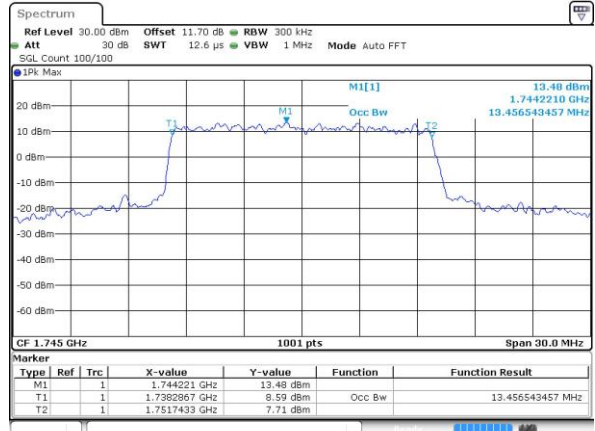

Middle Channel / 15MHz / 16QAM

Date: 30 AUG 2018 17:30:35