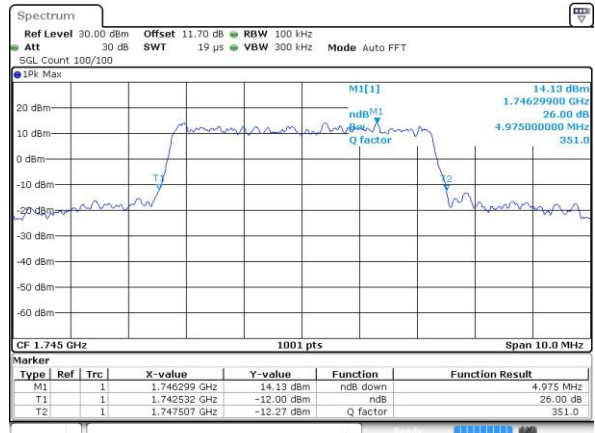

Middle Channel / 5MHz / 16QAM

Date: 30 AUG 2018 16:57:29