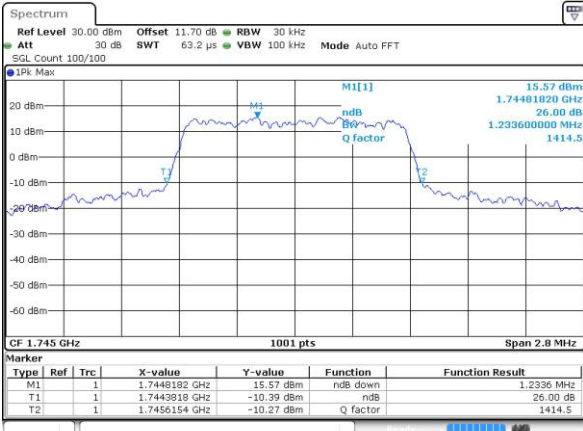

LTE Band 66

Lowest Channel / 1.4MHz / QPSK

Date: 30 AUG 2018 16:16:41

Lowest Channel / 1.4MHz / 16QAM

Date: 30 AUG 2018 16:16:52

Middle Channel / 1.4MHz / QPSK

Date: 30 AUG 2018 16:23:49

Middle Channel / 1.4MHz / 16QAM

Date: 30 AUG 2018 16:24:01

Highest Channel / 1.4MHz / QPSK

Date: 30 AUG 2018 16:26:18

Highest Channel / 1.4MHz / 16QAM

Date: 30 AUG 2018 16:26:29

LTE Band 66

Lowest Channel / 3MHz / QPSK

Date: 30 AUG 2018 16:33:26