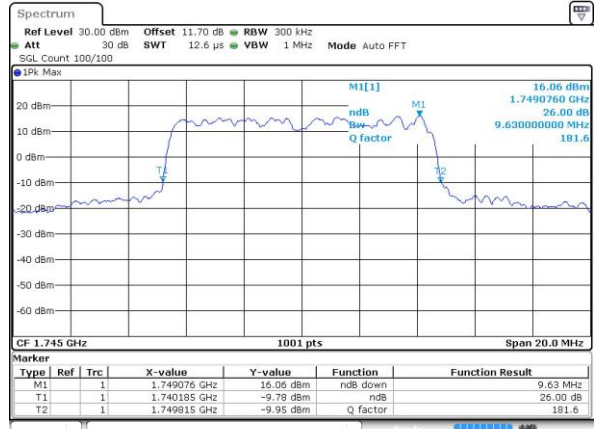

Lowest Channel / 10MHz / QPSK

Date: 30 AUG 2018 17:06:54

Lowest Channel / 10MHz / 16QAM

Date: 30 AUG 2018 17:07:05

Middle Channel / 10MHz / QPSK

Date: 30 AUG 2018 17:14:02

Middle Channel / 10MHz / 16QAM

Date: 30 AUG 2018 17:14:13

Highest Channel / 10MHz / QPSK

Date: 30 AUG 2018 17:16:30

Highest Channel / 10MHz / 16QAM

Date: 30 AUG 2018 17:16:41

LTE Band 66

Lowest Channel / 15MHz / QPSK

Date: 30 AUG 2018 17:23:38

Lowest Channel / 15MHz / 16QAM