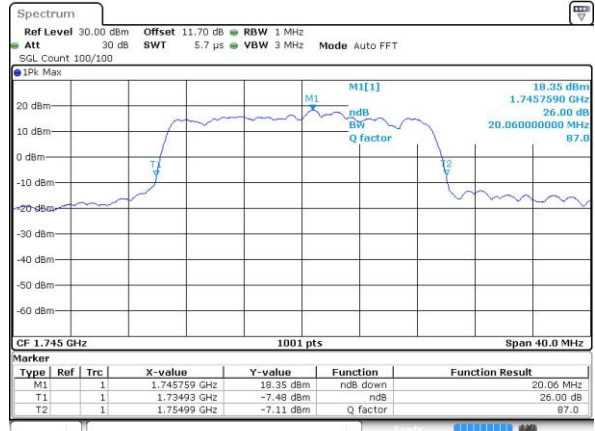

Date: 30 AUG 2018 17:33:26

LTE Band 66

Lowest Channel / 20MHz / QPSK

Date: 30 AUG 2018 17:40:22

Lowest Channel / 20MHz / 16QAM

Date: 30 AUG 2018 17:40:34

Middle Channel / 20MHz / QPSK

Date: 30 AUG 2018 17:47:31

Middle Channel / 20MHz / 16QAM

Date: 30 AUG 2018 17:47:42

Highest Channel / 20MHz / QPSK

Date: 30 AUG 2018 17:49:58

Highest Channel / 20MHz / 16QAM

Date: 30 AUG 2018 17:50:10

LTE Band 66

Lowest Channel / 1.4MHz / 64QAM