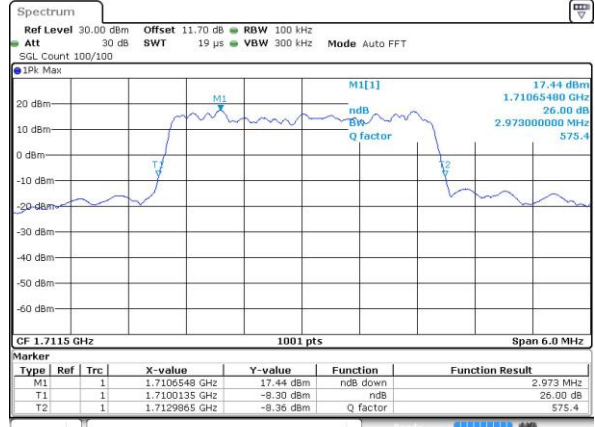

Date: 30 AUG 2018 17:33:26

LTE Band 66

Lowest Channel / 20MHz / QPSK

Date: 30 AUG 2018 17:40:22

Lowest Channel / 20MHz / 16QAM

Date: 30 AUG 2018 17:40:34

Middle Channel / 20MHz / QPSK

Date: 30 AUG 2018 17:47:31

Middle Channel / 20MHz / 16QAM

Date: 30 AUG 2018 17:47:42

Highest Channel / 20MHz / QPSK

Date: 30 AUG 2018 17:49:58

Highest Channel / 20MHz / 16QAM

Date: 30 AUG 2018 17:50:10

LTE Band 66

Lowest Channel / 1.4MHz / 64QAM

Date: 15 NOV 2018 01:19:38

Lowest Channel / 3MHz / 64QAM

Date: 14 NOV 2018 23:24:23

Middle Channel / 20MHz / 64QAM

Date: 15 NOV 2018 01:23:08

Middle Channel / 3MHz / 64QAM

Date: 14 NOV 2018 23:27:46

Highest Channel / 20MHz / 64QAM