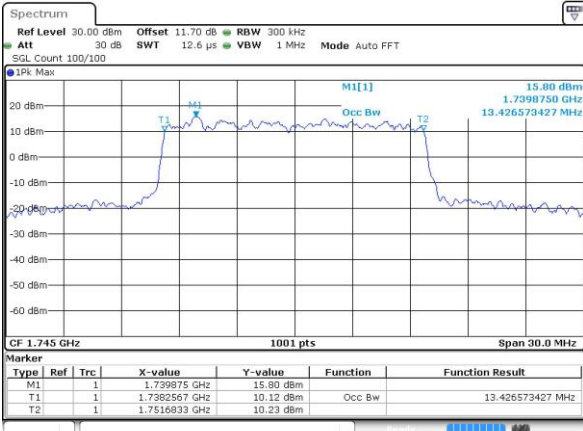

Middle Channel / 15MHz / QPSK

Date: 30 AUG 2018 17:30:23