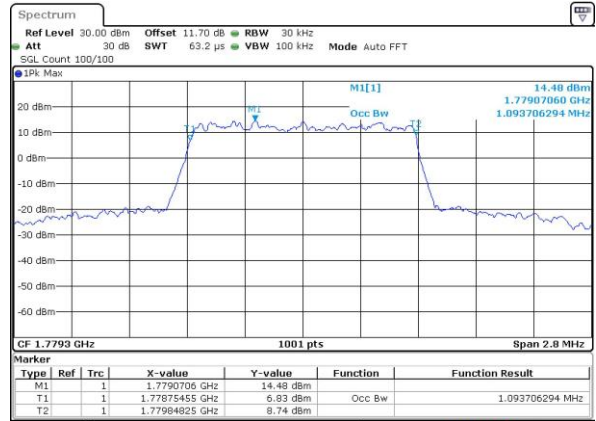

Date: 15.NOV.2018 01:04:48

Highest Channel / 15MHz / 64QAM

Date: 15.NOV.2018 00:57:58

Highest Channel / 20MHz / 64QAM

Date: 15.NOV.2018 01:06:13

Occupied Bandwidth

Mode	LTE Band 66 : 99%OBW(MHz)											
BW	1.4MHz		3MHz		5MHz		10MHz		15MHz		20MHz	
Mod.	QPSK	16QAM	QPSK	16QAM	QPSK	16QAM	QPSK	16QAM	QPSK	16QAM	QPSK	16QAM
Lowest CH	1.09	1.09	2.73	2.72	4.48	4.5	9.03	9.05	13.49	13.4	18.26	18.22
Middle CH	1.09	1.09	2.73	2.7	4.5	4.48	9.05	9.03	13.43	13.46	18.26	18.34
Highest CH	1.09	1.09	2.73	2.71	4.51	4.5	9.09	9.05	13.43	13.46	18.22	18.34
Mode	LTE Band 66 : 99%OBW(MHz)											
BW	1.4MHz		3MHz		5MHz		10MHz		15MHz		20MHz	
Mod.	64QAM		64QAM		64QAM		64QAM		64QAM		64QAM	
Lowest CH	1.09	-	2.73	-	4.51	-	8.99	-	13.43	-	18.42	-
Middle CH	1.09	-	2.73	-	4.48	-	9.05	-	13.43	-	18.38	-
Highest CH	1.09	-	2.72	-	4.50	-	8.99	-	13.37	-	18.22	-

LTE Band 66

Lowest Channel / 1.4MHz / QPSK

Date: 30 AUG 2018 16:16:18

Lowest Channel / 1.4MHz / 16QAM

Date: 30 AUG 2018 16:16:30

Middle Channel / 1.4MHz / QPSK

Date: 30 AUG 2018 16:23:27

Middle Channel / 1.4MHz / 16QAM

Date: 30 AUG 2018 16:23:38

Highest Channel / 1.4MHz / QPSK

Date: 30 AUG 2018 16:25:55

Highest Channel / 1.4MHz / 16QAM

Date: 30 AUG 2018 16:26:06

LTE Band 66

Lowest Channel / 3MHz / QPSK

Date: 30 AUG 2018 16:33:03