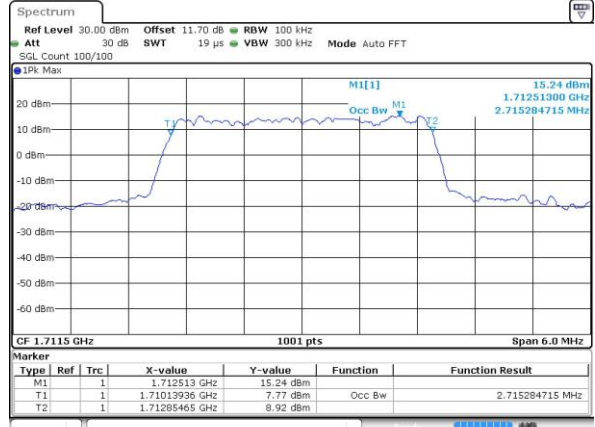

Lowest Channel / 3MHz / 16QAM

Date: 30 AUG 2018 16:33:14