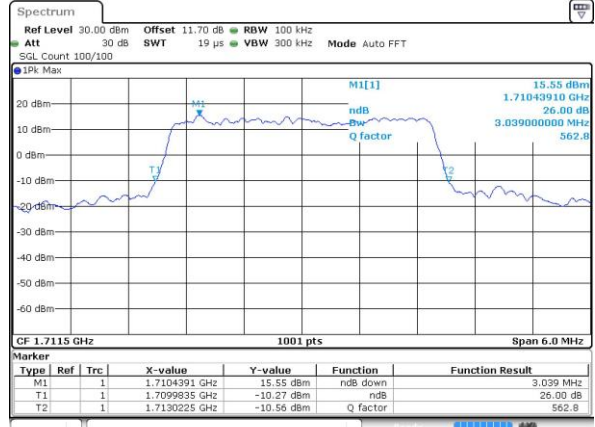

Lowest Channel / 3MHz / 16QAM

Date: 30 AUG 2018 16:33:37