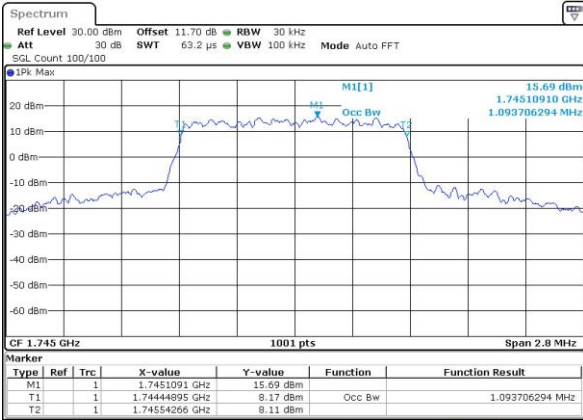

Date: 15.NOV.2018 01:04:48

Highest Channel / 15MHz / 64QAM

Date: 15.NOV.2018 00:57:58

Highest Channel / 20MHz / 64QAM

Date: 15.NOV.2018 01:06:13

Occupied Bandwidth

Mode	LTE Band 66 : 99%OBW(MHz)											
BW	1.4MHz		3MHz		5MHz		10MHz		15MHz		20MHz	
Mod.	QPSK	16QAM	QPSK	16QAM	QPSK	16QAM	QPSK	16QAM	QPSK	16QAM	QPSK	16QAM
Lowest CH	1.09	1.09	2.73	2.72	4.48	4.5	9.03	9.05	13.49	13.4	18.26	18.22
Middle CH	1.09	1.09	2.73	2.7	4.5	4.48	9.05	9.03	13.43	13.46	18.26	18.34
Highest CH	1.09	1.09	2.73	2.71	4.51	4.5	9.09	9.05	13.43	13.46	18.22	18.34
Mode	LTE Band 66 : 99%OBW(MHz)											
BW	1.4MHz		3MHz		5MHz		10MHz		15MHz		20MHz	
Mod.	64QAM		64QAM		64QAM		64QAM		64QAM		64QAM	
Lowest CH	1.09	-	2.73	-	4.51	-	8.99	-	13.43	-	18.42	-
Middle CH	1.09	-	2.73	-	4.48	-	9.05	-	13.43	-	18.38	-
Highest CH	1.09	-	2.72	-	4.50	-	8.99	-	13.37	-	18.22	-

LTE Band 66

Lowest Channel / 1.4MHz / QPSK

Date: 30 AUG 2018 16:16:18

Lowest Channel / 1.4MHz / 16QAM

Date: 30 AUG 2018 16:16:30

Middle Channel / 1.4MHz / QPSK

Date: 30 AUG 2018 16:23:27

Middle Channel / 1.4MHz / 16QAM

Date: 30 AUG 2018 16:23:38

Highest Channel / 1.4MHz / QPSK

Date: 30 AUG 2018 16:25:55

Highest Channel / 1.4MHz / 16QAM

Date: 30 AUG 2018 16:26:06

LTE Band 66

Lowest Channel / 3MHz / QPSK

Date: 30 AUG 2018 16:33:03