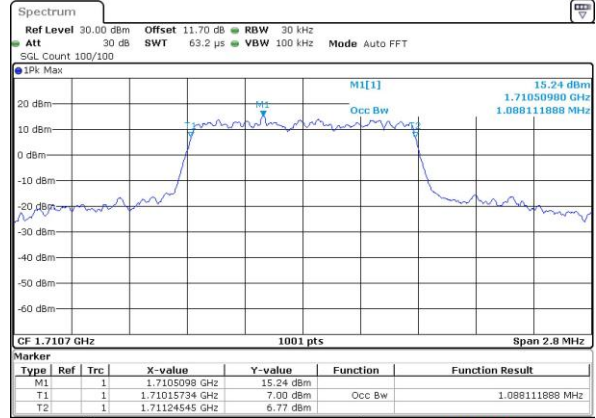

Date: 15.NOV.2018 01:04:48

Highest Channel / 15MHz / 64QAM

Date: 15.NOV.2018 00:57:58

Highest Channel / 20MHz / 64QAM

Date: 15.NOV.2018 01:06:13

Occupied Bandwidth

Mode	LTE Band 66 : 99%OBW(MHz)											
BW	1.4MHz		3MHz		5MHz		10MHz		15MHz		20MHz	
Mod.	QPSK	16QAM	QPSK	16QAM	QPSK	16QAM	QPSK	16QAM	QPSK	16QAM	QPSK	16QAM
Lowest CH	1.09	1.09	2.73	2.72	4.48	4.5	9.03	9.05	13.49	13.4	18.26	18.22
Middle CH	1.09	1.09	2.73	2.7	4.5	4.48	9.05	9.03	13.43	13.46	18.26	18.34
Highest CH	1.09	1.09	2.73	2.71	4.51	4.5	9.09	9.05	13.43	13.46	18.22	18.34
Mode	LTE Band 66 : 99%OBW(MHz)											
BW	1.4MHz		3MHz		5MHz		10MHz		15MHz		20MHz	
Mod.	64QAM		64QAM		64QAM		64QAM		64QAM		64QAM	
Lowest CH	1.09	-	2.73	-	4.51	-	8.99	-	13.43	-	18.42	-
Middle CH	1.09	-	2.73	-	4.48	-	9.05	-	13.43	-	18.38	-
Highest CH	1.09	-	2.72	-	4.50	-	8.99	-	13.37	-	18.22	-

LTE Band 66

Lowest Channel / 1.4MHz / QPSK

Date: 30 AUG 2018 16:16:18

Lowest Channel / 1.4MHz / 16QAM

Date: 30 AUG 2018 16:16:30

Middle Channel / 1.4MHz / QPSK

Date: 30 AUG 2018 16:23:27

Middle Channel / 1.4MHz / 16QAM

Date: 30 AUG 2018 16:23:38

Highest Channel / 1.4MHz / QPSK

Date: 30 AUG 2018 16:25:55

Highest Channel / 1.4MHz / 16QAM

Date: 30 AUG 2018 16:26:06

LTE Band 66

Lowest Channel / 3MHz / QPSK

Date: 30 AUG 2018 16:33:03