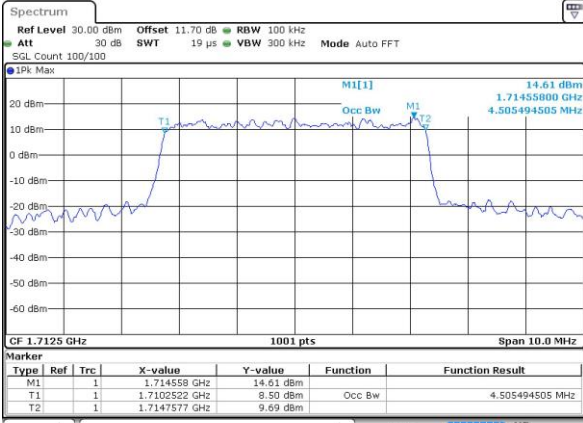

Middle Channel / 20MHz / 16QAM

Date: 30 AUG 2018 17:47:19

Highest Channel / 20MHz / QPSK

Date: 30 AUG 2018 17:49:36

Highest Channel / 20MHz / 16QAM

Date: 30 AUG 2018 17:49:47

LTE Band 66

Lowest Channel / 1.4MHz / 64QAM

Date: 15 NOV 2018 01:19:26

Lowest Channel / 3MHz / 64QAM

Date: 14 NOV 2018 23:24:11

Middle Channel / 20MHz / 64QAM

Date: 15 NOV 2018 01:22:56

Middle Channel / 3MHz / 64QAM

Date: 14 NOV 2018 23:27:34

Highest Channel / 20MHz / 64QAM

Date: 15 NOV 2018 01:24:21

Highest Channel / 3MHz / 64QAM

Date: 14 NOV 2018 23:28:59

LTE Band 66

Lowest Channel / 5MHz / 64QAM

Date: 14 NOV 2018 23:32:23

Lowest Channel / 10MHz / 64QAM

Date: 15 NOV 2018 00:44:41

Middle Channel / 5MHz / 64QAM

Date: 14 NOV 2018 23:35:46

Middle Channel / 10MHz / 64QAM

Date: 15 NOV 2018 00:48:08

Highest Channel / 5MHz / 64QAM

Date: 14 NOV 2018 23:37:11

Highest Channel / 10MHz / 64QAM

Date: 15 NOV 2018 00:49:33