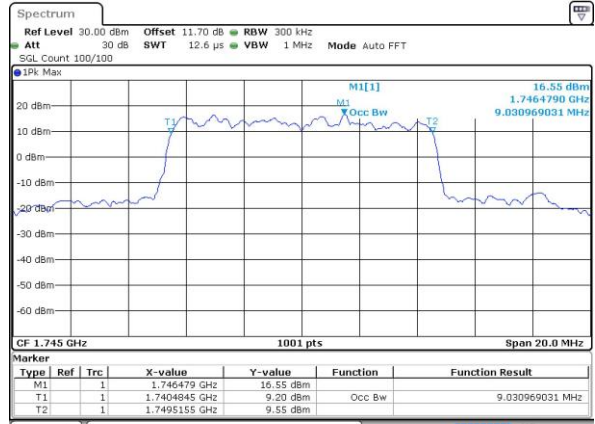

Date: 30 AUG 2018 16:56:55

Middle Channel / 5MHz / 16QAM

Date: 30 AUG 2018 16:57:06

Highest Channel / 5MHz / QPSK

Date: 30 AUG 2018 16:59:23

Highest Channel / 5MHz / 16QAM

Date: 30 AUG 2018 16:59:34

LTE Band 66

Lowest Channel / 10MHz / QPSK

Date: 30 AUG 2018 17:06:31

Lowest Channel / 10MHz / 16QAM

Date: 30 AUG 2018 17:06:42

Middle Channel / 10MHz / QPSK

Date: 30 AUG 2018 17:13:39

Middle Channel / 10MHz / 16QAM

Date: 30 AUG 2018 17:13:50

Highest Channel / 10MHz / QPSK

Date: 30 AUG 2018 17:16:07

Highest Channel / 10MHz / 16QAM

Date: 30 AUG 2018 17:16:18

LTE Band 66

Lowest Channel / 15MHz / QPSK

Date: 30 AUG 2018 17:23:15

Lowest Channel / 15MHz / 16QAM