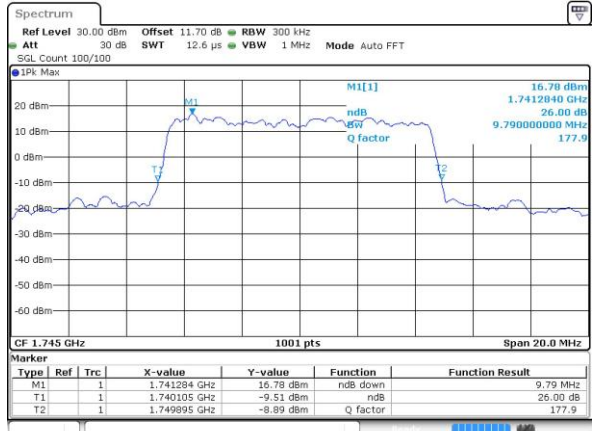

Middle Channel / 10MHz / 64QAM

Date: 15 NOV 2018 00:48:20