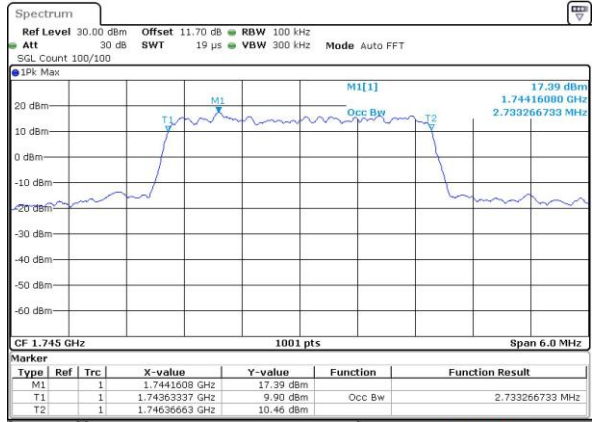

Date: 30 AUG 2018 17:33:03

LTE Band 66

Lowest Channel / 20MHz / QPSK

Date: 30 AUG 2018 17:40:00

Lowest Channel / 20MHz / 16QAM

Date: 30 AUG 2018 17:40:11

Middle Channel / 20MHz / QPSK

Date: 30 AUG 2018 17:47:08

Middle Channel / 20MHz / 16QAM

Date: 30 AUG 2018 17:47:19

Highest Channel / 20MHz / QPSK

Date: 30 AUG 2018 17:49:36

Highest Channel / 20MHz / 16QAM

Date: 30 AUG 2018 17:49:47

LTE Band 66

Lowest Channel / 1.4MHz / 64QAM

Date: 15 NOV 2018 01:19:26

Lowest Channel / 3MHz / 64QAM

Date: 14 NOV 2018 23:24:11

Middle Channel / 20MHz / 64QAM

Date: 15 NOV 2018 01:22:56

Middle Channel / 3MHz / 64QAM

Date: 14 NOV 2018 23:27:34

Highest Channel / 20MHz / 64QAM

Date: 15 NOV 2018 01:24:21

Highest Channel / 3MHz / 64QAM

Date: 14 NOV 2018 23:28:59

LTE Band 66

Lowest Channel / 5MHz / 64QAM

Date: 14 NOV 2018 23:32:23

Lowest Channel / 10MHz / 64QAM

Date: 15 NOV 2018 00:44:41