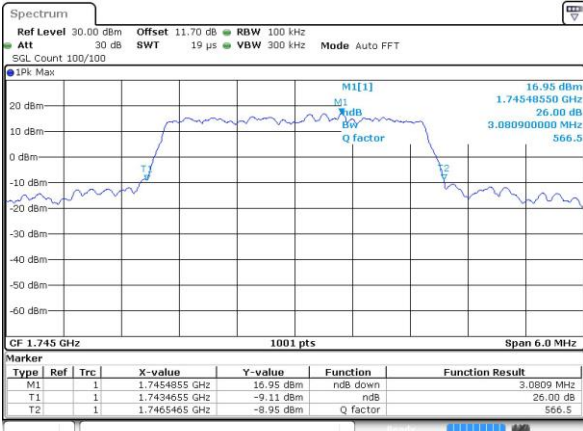

Middle Channel / 3MHz / QPSK

Date: 30 AUG 2018 16:40:34