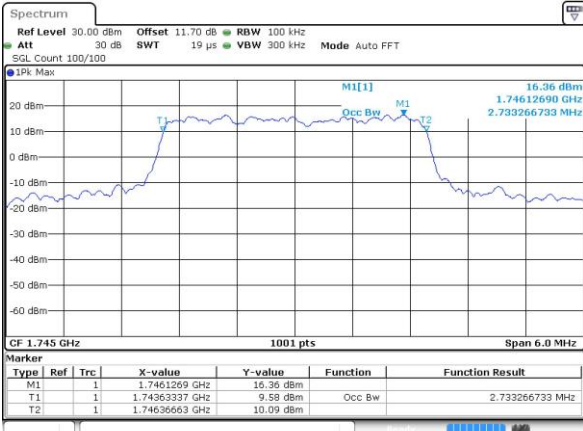

Middle Channel / 3MHz / QPSK

Date: 30 AUG 2018 16:40:11