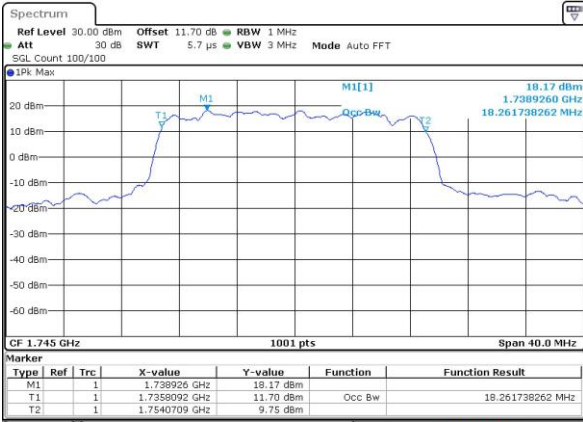

Date: 30 AUG 2018 17:33:03

LTE Band 66

Lowest Channel / 20MHz / QPSK

Date: 30 AUG 2018 17:40:00

Lowest Channel / 20MHz / 16QAM

Date: 30 AUG 2018 17:40:11

Middle Channel / 20MHz / QPSK

Date: 30 AUG 2018 17:47:08

Middle Channel / 20MHz / 16QAM

Date: 30 AUG 2018 17:47:19

Highest Channel / 20MHz / QPSK

Date: 30 AUG 2018 17:49:36

Highest Channel / 20MHz / 16QAM

Date: 30 AUG 2018 17:49:47

LTE Band 66

Lowest Channel / 1.4MHz / 64QAM