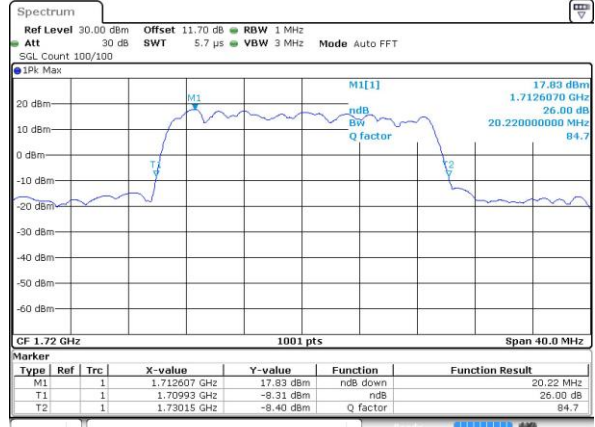

Date: 30 AUG 2018 17:33:26

LTE Band 66

Lowest Channel / 20MHz / QPSK

Date: 30 AUG 2018 17:40:22

Lowest Channel / 20MHz / 16QAM

Date: 30 AUG 2018 17:40:34

Middle Channel / 20MHz / QPSK

Date: 30 AUG 2018 17:47:31

Middle Channel / 20MHz / 16QAM

Date: 30 AUG 2018 17:47:42

Highest Channel / 20MHz / QPSK

Date: 30 AUG 2018 17:49:58

Highest Channel / 20MHz / 16QAM

Date: 30 AUG 2018 17:50:10

LTE Band 66

Lowest Channel / 1.4MHz / 64QAM