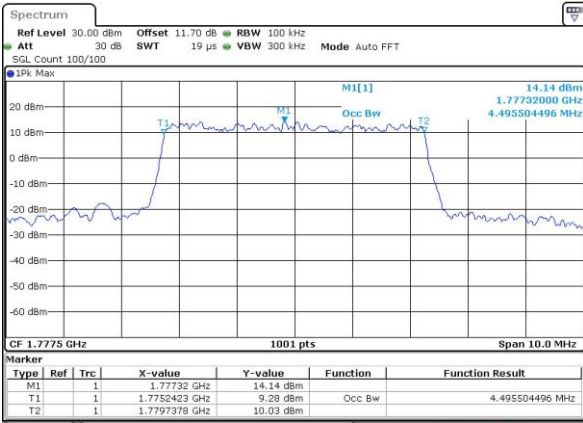

Date: 15 NOV 2018 01:24:21

Highest Channel / 3MHz / 64QAM

Date: 14 NOV 2018 23:28:59

LTE Band 66

Lowest Channel / 5MHz / 64QAM

Date: 14 NOV 2018 23:32:23

Lowest Channel / 10MHz / 64QAM

Date: 15 NOV 2018 00:44:41

Middle Channel / 5MHz / 64QAM

Date: 14 NOV 2018 23:35:46

Middle Channel / 10MHz / 64QAM

Date: 15 NOV 2018 00:48:08

Highest Channel / 5MHz / 64QAM

Date: 14 NOV 2018 23:37:11

Highest Channel / 10MHz / 64QAM

Date: 15 NOV 2018 00:49:33