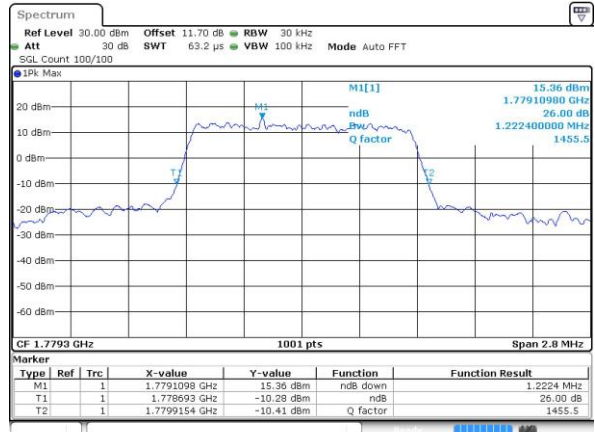

LTE Band 66

Lowest Channel / 1.4MHz / QPSK

Date: 30 AUG 2018 16:16:41

Lowest Channel / 1.4MHz / 16QAM

Date: 30 AUG 2018 16:16:52

Middle Channel / 1.4MHz / QPSK

Date: 30 AUG 2018 16:23:49

Middle Channel / 1.4MHz / 16QAM

Date: 30 AUG 2018 16:24:01

Highest Channel / 1.4MHz / QPSK

Date: 30 AUG 2018 16:26:18

Highest Channel / 1.4MHz / 16QAM

Date: 30 AUG 2018 16:26:29

LTE Band 66

Lowest Channel / 3MHz / QPSK

Date: 30 AUG 2018 16:33:26