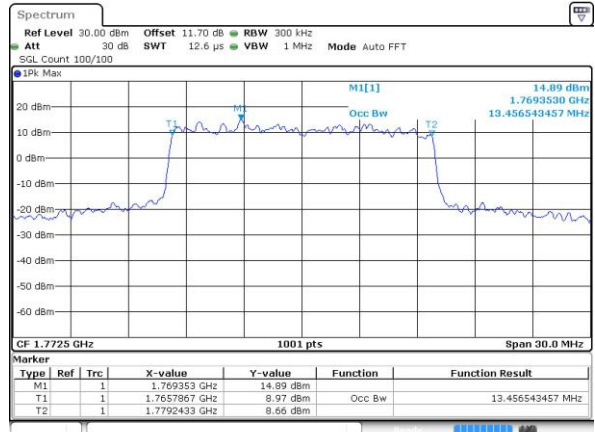

Highest Channel / 10MHz / QPSK

Date: 30 AUG 2018 17:16:07

Highest Channel / 10MHz / 16QAM

Date: 30 AUG 2018 17:16:18

LTE Band 66

Lowest Channel / 15MHz / QPSK

Date: 30 AUG 2018 17:23:15

Lowest Channel / 15MHz / 16QAM

Date: 30 AUG 2018 17:23:26

Middle Channel / 15MHz / QPSK

Date: 30 AUG 2018 17:30:23

Middle Channel / 15MHz / 16QAM

Date: 30 AUG 2018 17:30:35

Highest Channel / 15MHz / QPSK

Date: 30 AUG 2018 17:32:51

Highest Channel / 15MHz / 16QAM

Date: 30 AUG 2018 17:33:03

LTE Band 66

Lowest Channel / 20MHz / QPSK

Date: 30 AUG 2018 17:40:00

Lowest Channel / 20MHz / 16QAM

Date: 30 AUG 2018 17:40:11

Middle Channel / 20MHz / QPSK

Date: 30 AUG 2018 17:47:08