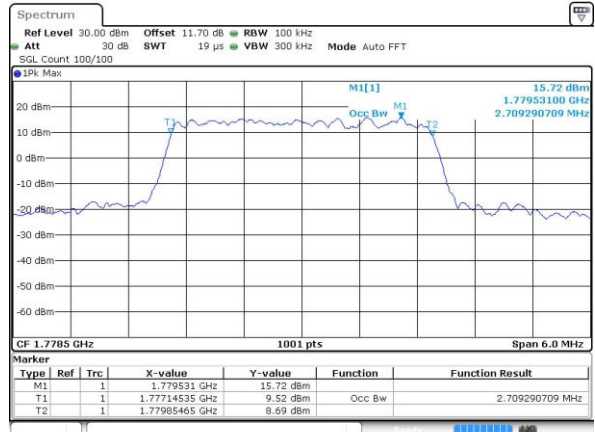

Date: 30 AUG 2018 16:23:38

Highest Channel / 1.4MHz / QPSK

Date: 30 AUG 2018 16:25:55

Highest Channel / 1.4MHz / 16QAM

Date: 30 AUG 2018 16:26:06

LTE Band 66

Lowest Channel / 3MHz / QPSK

Date: 30 AUG 2018 16:33:03

Lowest Channel / 3MHz / 16QAM

Date: 30 AUG 2018 16:33:14

Middle Channel / 3MHz / QPSK

Date: 30 AUG 2018 16:40:11

Middle Channel / 3MHz / 16QAM

Date: 30 AUG 2018 16:40:23

Highest Channel / 3MHz / QPSK

Date: 30 AUG 2018 16:42:39

Highest Channel / 3MHz / 16QAM

Date: 30 AUG 2018 16:42:51

LTE Band 66

Lowest Channel / 5MHz / QPSK

Date: 30 AUG 2018 16:49:47

Lowest Channel / 5MHz / 16QAM

Date: 30 AUG 2018 16:49:58

Middle Channel / 5MHz / QPSK