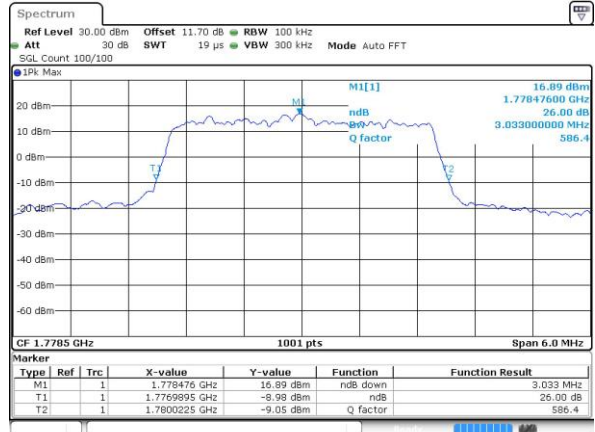

Date: 30 AUG 2018 16:24:01

Highest Channel / 1.4MHz / QPSK

Date: 30 AUG 2018 16:26:18

Highest Channel / 1.4MHz / 16QAM

Date: 30 AUG 2018 16:26:29

LTE Band 66

Lowest Channel / 3MHz / QPSK

Date: 30 AUG 2018 16:33:26

Highest Channel / 3MHz / 16QAM

Date: 30 AUG 2018 16:43:13

LTE Band 66

Lowest Channel / 5MHz / QPSK

Date: 30 AUG 2018 16:50:09

Lowest Channel / 5MHz / 16QAM

Date: 30 AUG 2018 16:50:21

Middle Channel / 5MHz / QPSK