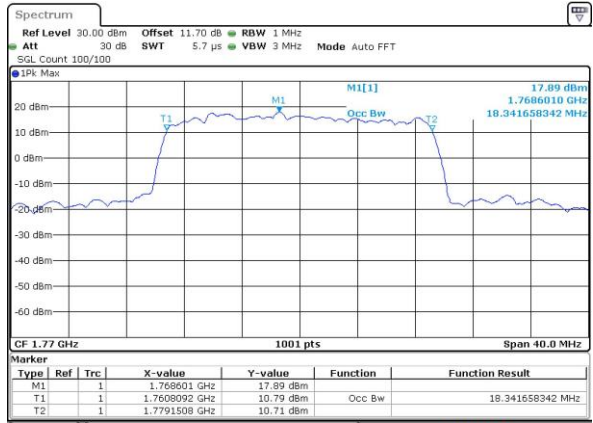

Date: 30 AUG 2018 17:33:03

LTE Band 66

Lowest Channel / 20MHz / QPSK

Date: 30 AUG 2018 17:40:00

Lowest Channel / 20MHz / 16QAM

Date: 30 AUG 2018 17:40:11

Middle Channel / 20MHz / QPSK

Date: 30 AUG 2018 17:47:08

Middle Channel / 20MHz / 16QAM

Date: 30 AUG 2018 17:47:19

Highest Channel / 20MHz / QPSK

Date: 30 AUG 2018 17:49:36

Highest Channel / 20MHz / 16QAM

Date: 30 AUG 2018 17:49:47

LTE Band 66

Lowest Channel / 1.4MHz / 64QAM

Date: 15 NOV 2018 01:19:26

Lowest Channel / 3MHz / 64QAM

Date: 14 NOV 2018 23:24:11

Middle Channel / 20MHz / 64QAM

Date: 15 NOV 2018 01:22:56

Middle Channel / 3MHz / 64QAM

Date: 14 NOV 2018 23:27:34

Highest Channel / 20MHz / 64QAM

Date: 15 NOV 2018 01:24:21

Highest Channel / 3MHz / 64QAM

Date: 14 NOV 2018 23:28:59

LTE Band 66

Lowest Channel / 5MHz / 64QAM

Date: 14 NOV 2018 23:32:23

Lowest Channel / 10MHz / 64QAM

Date: 15 NOV 2018 00:44:41