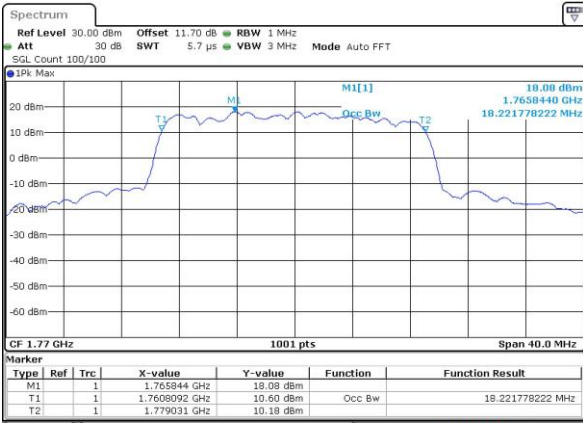

Date: 30 AUG 2018 17:33:03

LTE Band 66

Lowest Channel / 20MHz / QPSK

Date: 30 AUG 2018 17:40:00

Lowest Channel / 20MHz / 16QAM

Date: 30 AUG 2018 17:40:11

Middle Channel / 20MHz / QPSK

Date: 30 AUG 2018 17:47:08

Middle Channel / 20MHz / 16QAM

Date: 30 AUG 2018 17:47:19

Highest Channel / 20MHz / QPSK

Date: 30 AUG 2018 17:49:36

Highest Channel / 20MHz / 16QAM

Date: 30 AUG 2018 17:49:47

LTE Band 66

Lowest Channel / 1.4MHz / 64QAM