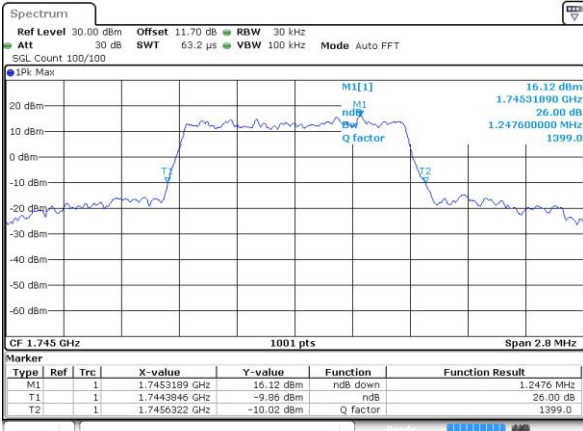

Date: 30 AUG 2018 17:33:26

LTE Band 66

Lowest Channel / 20MHz / QPSK

Date: 30 AUG 2018 17:40:22

Lowest Channel / 20MHz / 16QAM

Date: 30 AUG 2018 17:40:34

Middle Channel / 20MHz / QPSK

Date: 30 AUG 2018 17:47:31

Middle Channel / 20MHz / 16QAM

Date: 30 AUG 2018 17:47:42

Highest Channel / 20MHz / QPSK

Date: 30 AUG 2018 17:49:58

Highest Channel / 20MHz / 16QAM

Date: 30 AUG 2018 17:50:10

LTE Band 66

Lowest Channel / 1.4MHz / 64QAM

Date: 15 NOV 2018 01:19:38

Lowest Channel / 3MHz / 64QAM

Date: 14 NOV 2018 23:24:23

Middle Channel / 20MHz / 64QAM

Date: 15 NOV 2018 01:23:08

Middle Channel / 3MHz / 64QAM

Date: 14 NOV 2018 23:27:46

Highest Channel / 20MHz / 64QAM