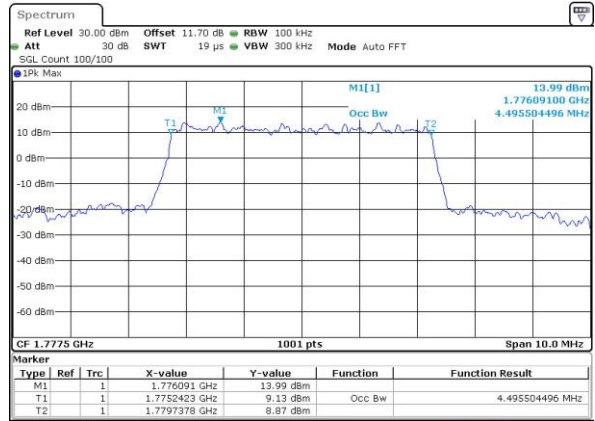

Highest Channel / 3MHz / 16QAM

Date: 30 AUG 2018 16:42:51

LTE Band 66

Lowest Channel / 5MHz / QPSK

Date: 30 AUG 2018 16:49:47

Lowest Channel / 5MHz / 16QAM

Date: 30 AUG 2018 16:49:58

Middle Channel / 5MHz / QPSK

Date: 30 AUG 2018 16:56:55

Middle Channel / 5MHz / 16QAM

Date: 30 AUG 2018 16:57:06

Highest Channel / 5MHz / QPSK

Date: 30 AUG 2018 16:59:23

Highest Channel / 5MHz / 16QAM

Date: 30 AUG 2018 16:59:34

LTE Band 66