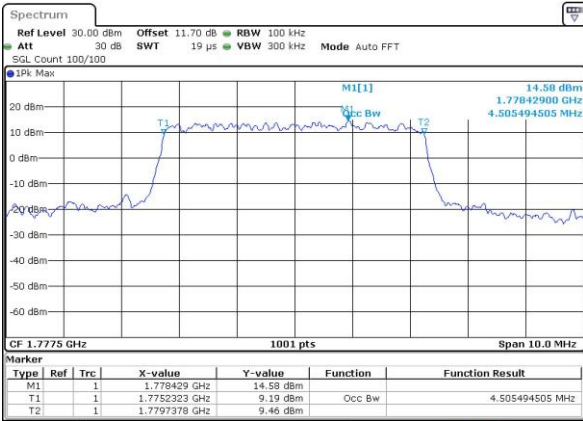

Highest Channel / 3MHz / 16QAM

Date: 30 AUG 2018 16:42:51

LTE Band 66

Lowest Channel / 5MHz / QPSK

Date: 30 AUG 2018 16:49:47

Lowest Channel / 5MHz / 16QAM

Date: 30 AUG 2018 16:49:58

Middle Channel / 5MHz / QPSK

Date: 30 AUG 2018 16:56:55

Middle Channel / 5MHz / 16QAM

Date: 30 AUG 2018 16:57:06

Highest Channel / 5MHz / QPSK

Date: 30 AUG 2018 16:59:23

Highest Channel / 5MHz / 16QAM

Date: 30 AUG 2018 16:59:34

LTE Band 66