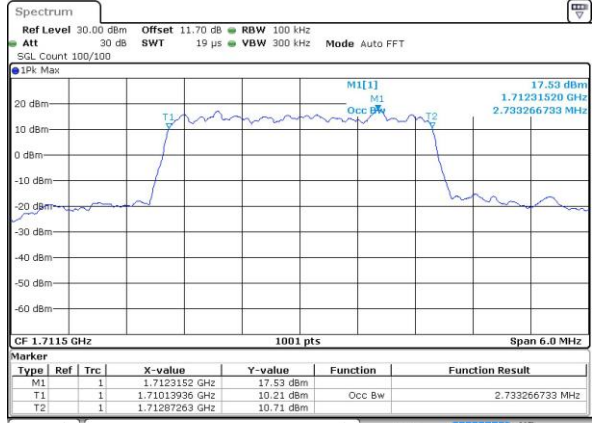

Date: 30 AUG 2018 17:33:03

LTE Band 66

Lowest Channel / 20MHz / QPSK

Date: 30 AUG 2018 17:40:00

Lowest Channel / 20MHz / 16QAM

Date: 30 AUG 2018 17:40:11

Middle Channel / 20MHz / QPSK

Date: 30 AUG 2018 17:47:08

Middle Channel / 20MHz / 16QAM

Date: 30 AUG 2018 17:47:19

Highest Channel / 20MHz / QPSK

Date: 30 AUG 2018 17:49:36

Highest Channel / 20MHz / 16QAM

Date: 30 AUG 2018 17:49:47

LTE Band 66

Lowest Channel / 1.4MHz / 64QAM

Date: 15 NOV 2018 01:19:26

Lowest Channel / 3MHz / 64QAM

Date: 14 NOV 2018 23:24:11

Middle Channel / 20MHz / 64QAM

Date: 15 NOV 2018 01:22:56

Middle Channel / 3MHz / 64QAM

Date: 14 NOV 2018 23:27:34

Highest Channel / 20MHz / 64QAM

Date: 15 NOV 2018 01:24:21

Highest Channel / 3MHz / 64QAM

Date: 14 NOV 2018 23:28:59

LTE Band 66

Lowest Channel / 5MHz / 64QAM

Date: 14 NOV 2018 23:32:23

Lowest Channel / 10MHz / 64QAM

Date: 15 NOV 2018 00:44:41