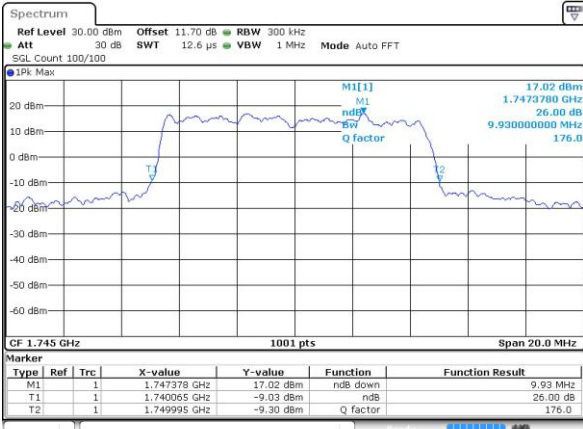

Date: 30 AUG 2018 16:57:18

Middle Channel / 5MHz / 16QAM

Date: 30 AUG 2018 16:57:29

Highest Channel / 5MHz / QPSK

Date: 30 AUG 2018 16:59:46

Highest Channel / 5MHz / 16QAM

Date: 30 AUG 2018 16:59:57

LTE Band 66

Lowest Channel / 10MHz / QPSK

Date: 30 AUG 2018 17:06:54

Lowest Channel / 10MHz / 16QAM

Date: 30 AUG 2018 17:07:05

Middle Channel / 10MHz / QPSK

Date: 30 AUG 2018 17:14:02

Middle Channel / 10MHz / 16QAM

Date: 30 AUG 2018 17:14:13

Highest Channel / 10MHz / QPSK

Date: 30 AUG 2018 17:16:30

Highest Channel / 10MHz / 16QAM

Date: 30 AUG 2018 17:16:41

LTE Band 66

Lowest Channel / 15MHz / QPSK

Date: 30 AUG 2018 17:23:38

Lowest Channel / 15MHz / 16QAM