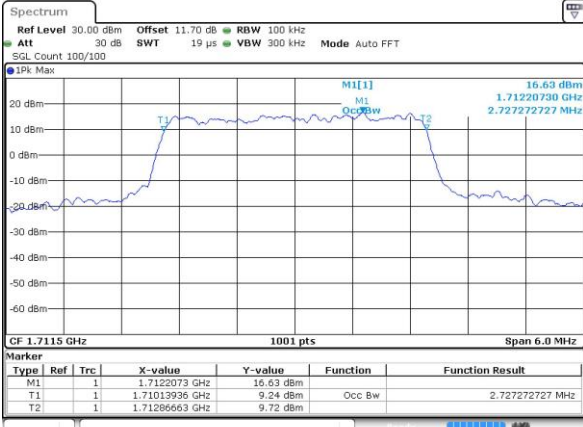

LTE Band 66

Lowest Channel / 1.4MHz / QPSK

Date: 30 AUG 2018 16:16:18

Lowest Channel / 1.4MHz / 16QAM

Date: 30 AUG 2018 16:16:30

Middle Channel / 1.4MHz / QPSK

Date: 30 AUG 2018 16:23:27

Middle Channel / 1.4MHz / 16QAM

Date: 30 AUG 2018 16:23:38

Highest Channel / 1.4MHz / QPSK

Date: 30 AUG 2018 16:25:55

Highest Channel / 1.4MHz / 16QAM

Date: 30 AUG 2018 16:26:06

LTE Band 66

Lowest Channel / 3MHz / QPSK

Date: 30 AUG 2018 16:33:03

Highest Channel / 3MHz / 16QAM

Date: 30 AUG 2018 16:42:51

LTE Band 66

Lowest Channel / 5MHz / QPSK

Date: 30 AUG 2018 16:49:47

Lowest Channel / 5MHz / 16QAM

Date: 30 AUG 2018 16:49:58

Middle Channel / 5MHz / QPSK