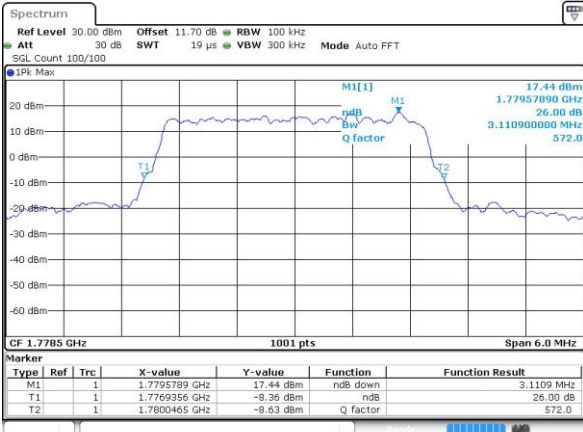

Date: 30 AUG 2018 16:24:01

Highest Channel / 1.4MHz / QPSK

Date: 30 AUG 2018 16:26:18

Highest Channel / 1.4MHz / 16QAM

Date: 30 AUG 2018 16:26:29

LTE Band 66

Lowest Channel / 3MHz / QPSK

Date: 30 AUG 2018 16:33:26

Lowest Channel / 3MHz / 16QAM

Date: 30 AUG 2018 16:33:37

Middle Channel / 3MHz / QPSK

Date: 30 AUG 2018 16:40:34

Middle Channel / 3MHz / 16QAM

Date: 30 AUG 2018 16:40:45

Highest Channel / 3MHz / QPSK

Date: 30 AUG 2018 16:43:02

Highest Channel / 3MHz / 16QAM

Date: 30 AUG 2018 16:43:13

LTE Band 66

Lowest Channel / 5MHz / QPSK

Date: 30 AUG 2018 16:50:09

Lowest Channel / 5MHz / 16QAM

Date: 30 AUG 2018 16:50:21

Middle Channel / 5MHz / QPSK