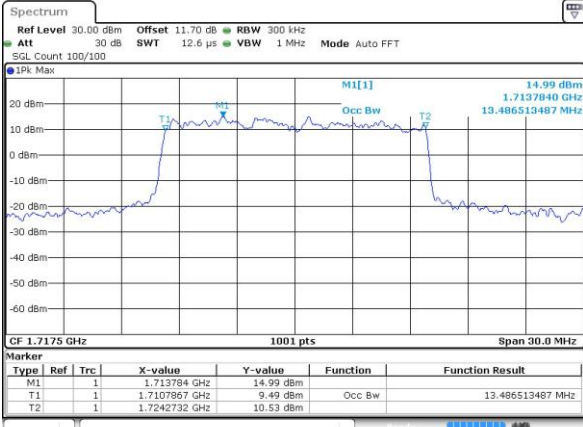

Highest Channel / 10MHz / QPSK

Date: 30 AUG 2018 17:16:07

Highest Channel / 10MHz / 16QAM

Date: 30 AUG 2018 17:16:18

LTE Band 66

Lowest Channel / 15MHz / QPSK

Date: 30 AUG 2018 17:23:15

Lowest Channel / 15MHz / 16QAM