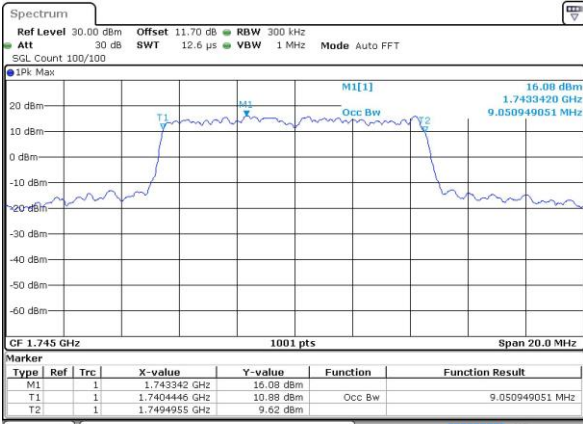

Date: 30 AUG 2018 16:56:55

Middle Channel / 5MHz / 16QAM

Date: 30 AUG 2018 16:57:06

Highest Channel / 5MHz / QPSK

Date: 30 AUG 2018 16:59:23

Highest Channel / 5MHz / 16QAM

Date: 30 AUG 2018 16:59:34

LTE Band 66

Lowest Channel / 10MHz / QPSK

Date: 30 AUG 2018 17:06:31

Lowest Channel / 10MHz / 16QAM

Date: 30 AUG 2018 17:06:42

Middle Channel / 10MHz / QPSK

Date: 30 AUG 2018 17:13:39

Middle Channel / 10MHz / 16QAM

Date: 30 AUG 2018 17:13:50

Highest Channel / 10MHz / QPSK

Date: 30 AUG 2018 17:16:07

Highest Channel / 10MHz / 16QAM

Date: 30 AUG 2018 17:16:18

LTE Band 66

Lowest Channel / 15MHz / QPSK

Date: 30 AUG 2018 17:23:15

Lowest Channel / 15MHz / 16QAM