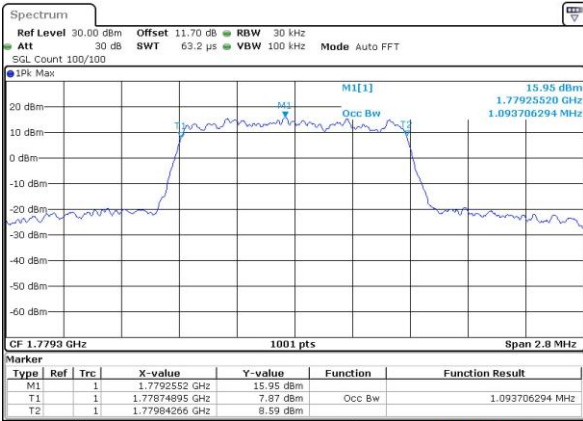

Date: 15.NOV.2018 01:04:48

Highest Channel / 15MHz / 64QAM

Date: 15.NOV.2018 00:57:58

Highest Channel / 20MHz / 64QAM

Date: 15.NOV.2018 01:06:13

Occupied Bandwidth

Mode	LTE Band 66 : 99%OBW(MHz)											
BW	1.4MHz		3MHz		5MHz		10MHz		15MHz		20MHz	
Mod.	QPSK	16QAM	QPSK	16QAM	QPSK	16QAM	QPSK	16QAM	QPSK	16QAM	QPSK	16QAM
Lowest CH	1.09	1.09	2.73	2.72	4.48	4.5	9.03	9.05	13.49	13.4	18.26	18.22
Middle CH	1.09	1.09	2.73	2.7	4.5	4.48	9.05	9.03	13.43	13.46	18.26	18.34
Highest CH	1.09	1.09	2.73	2.71	4.51	4.5	9.09	9.05	13.43	13.46	18.22	18.34
Mode	LTE Band 66 : 99%OBW(MHz)											
BW	1.4MHz		3MHz		5MHz		10MHz		15MHz		20MHz	
Mod.	64QAM		64QAM		64QAM		64QAM		64QAM		64QAM	
Lowest CH	1.09	-	2.73	-	4.51	-	8.99	-	13.43	-	18.42	-
Middle CH	1.09	-	2.73	-	4.48	-	9.05	-	13.43	-	18.38	-
Highest CH	1.09	-	2.72	-	4.50	-	8.99	-	13.37	-	18.22	-

LTE Band 66

Lowest Channel / 1.4MHz / QPSK

Date: 30 AUG 2018 16:16:18

Lowest Channel / 1.4MHz / 16QAM

Date: 30 AUG 2018 16:16:30

Middle Channel / 1.4MHz / QPSK

Date: 30 AUG 2018 16:23:27

Middle Channel / 1.4MHz / 16QAM

Date: 30 AUG 2018 16:23:38

Highest Channel / 1.4MHz / QPSK

Date: 30 AUG 2018 16:25:55

Highest Channel / 1.4MHz / 16QAM

Date: 30 AUG 2018 16:26:06

LTE Band 66

Lowest Channel / 3MHz / QPSK

Date: 30 AUG 2018 16:33:03