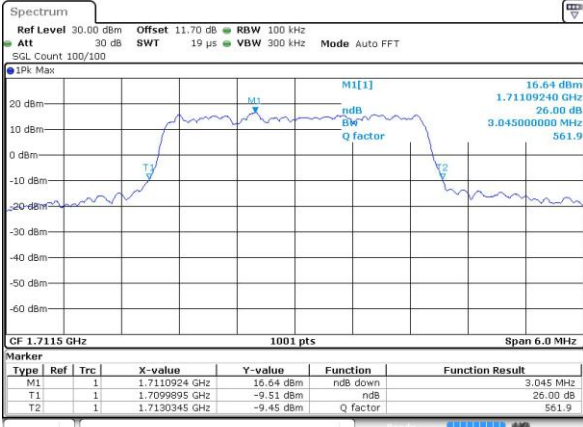

LTE Band 66

Lowest Channel / 1.4MHz / QPSK

Date: 30 AUG 2018 16:16:41

Lowest Channel / 1.4MHz / 16QAM

Date: 30 AUG 2018 16:16:52

Middle Channel / 1.4MHz / QPSK

Date: 30 AUG 2018 16:23:49

Middle Channel / 1.4MHz / 16QAM

Date: 30 AUG 2018 16:24:01

Highest Channel / 1.4MHz / QPSK

Date: 30 AUG 2018 16:26:18

Highest Channel / 1.4MHz / 16QAM

Date: 30 AUG 2018 16:26:29

LTE Band 66

Lowest Channel / 3MHz / QPSK

Date: 30 AUG 2018 16:33:26

Highest Channel / 3MHz / 16QAM

Date: 30 AUG 2018 16:43:13

LTE Band 66

Lowest Channel / 5MHz / QPSK

Date: 30 AUG 2018 16:50:09

Lowest Channel / 5MHz / 16QAM

Date: 30 AUG 2018 16:50:21

Middle Channel / 5MHz / QPSK