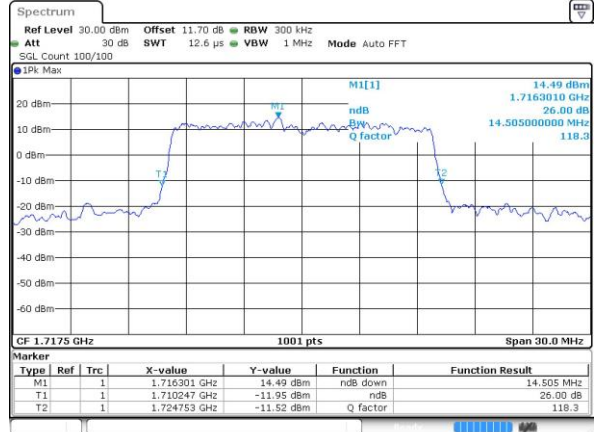

Highest Channel / 10MHz / QPSK

Date: 30 AUG 2018 17:16:30

Highest Channel / 10MHz / 16QAM

Date: 30 AUG 2018 17:16:41

LTE Band 66

Lowest Channel / 15MHz / QPSK

Date: 30 AUG 2018 17:23:38

Lowest Channel / 15MHz / 16QAM