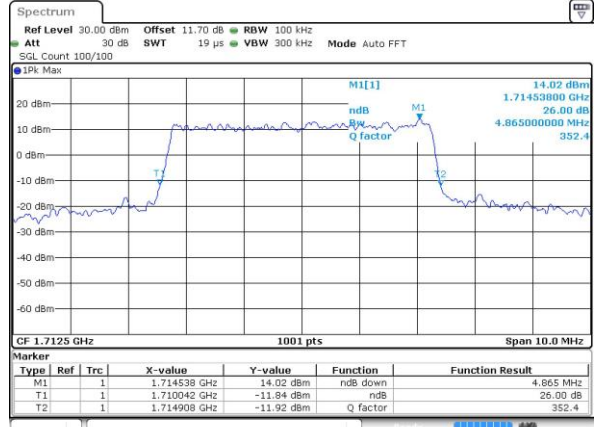

Highest Channel / 3MHz / 16QAM

Date: 30 AUG 2018 16:43:13

LTE Band 66

Lowest Channel / 5MHz / QPSK

Date: 30 AUG 2018 16:50:09

Lowest Channel / 5MHz / 16QAM

Date: 30 AUG 2018 16:50:21

Middle Channel / 5MHz / QPSK

Date: 30 AUG 2018 16:57:18

Middle Channel / 5MHz / 16QAM

Date: 30 AUG 2018 16:57:29

Highest Channel / 5MHz / QPSK

Date: 30 AUG 2018 16:59:46

Highest Channel / 5MHz / 16QAM

Date: 30 AUG 2018 16:59:57

LTE Band 66