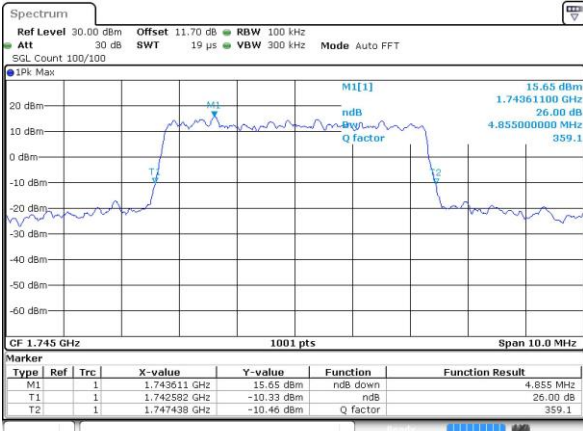

Middle Channel / 5MHz / 64QAM

Date: 14 NOV 2018 23:35:58