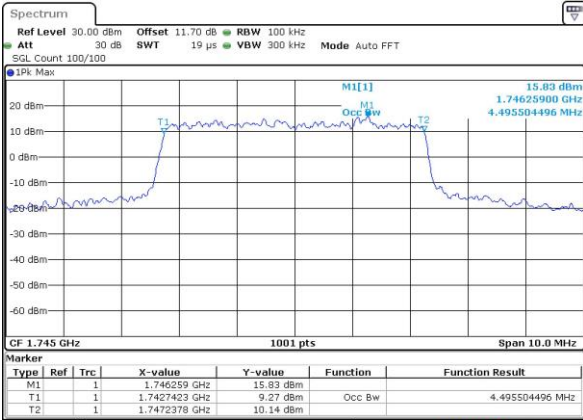

Highest Channel / 3MHz / 16QAM

Date: 30 AUG 2018 16:42:51

LTE Band 66

Lowest Channel / 5MHz / QPSK

Date: 30 AUG 2018 16:49:47

Lowest Channel / 5MHz / 16QAM

Date: 30 AUG 2018 16:49:58

Middle Channel / 5MHz / QPSK

Date: 30 AUG 2018 16:56:55

Middle Channel / 5MHz / 16QAM

Date: 30 AUG 2018 16:57:06

Highest Channel / 5MHz / QPSK

Date: 30 AUG 2018 16:59:23

Highest Channel / 5MHz / 16QAM

Date: 30 AUG 2018 16:59:34

LTE Band 66