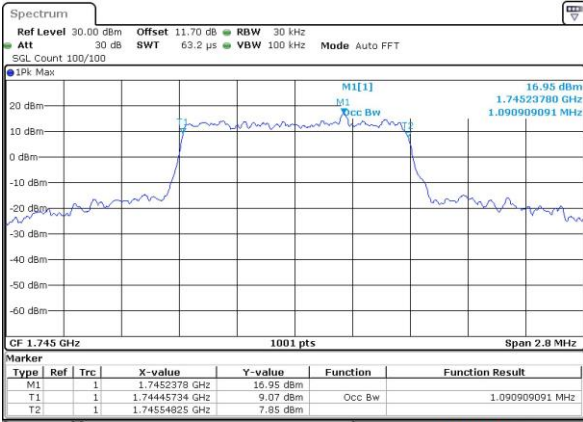

Date: 30 AUG 2018 17:33:03

LTE Band 66

Lowest Channel / 20MHz / QPSK

Date: 30 AUG 2018 17:40:00

Lowest Channel / 20MHz / 16QAM

Date: 30 AUG 2018 17:40:11

Middle Channel / 20MHz / QPSK

Date: 30 AUG 2018 17:47:08

Middle Channel / 20MHz / 16QAM

Date: 30 AUG 2018 17:47:19

Highest Channel / 20MHz / QPSK

Date: 30 AUG 2018 17:49:36

Highest Channel / 20MHz / 16QAM

Date: 30 AUG 2018 17:49:47

LTE Band 66

Lowest Channel / 1.4MHz / 64QAM

Date: 15 NOV 2018 01:19:26

Lowest Channel / 3MHz / 64QAM

Date: 14 NOV 2018 23:24:11

Middle Channel / 20MHz / 64QAM

Date: 15 NOV 2018 01:22:56

Middle Channel / 3MHz / 64QAM

Date: 14 NOV 2018 23:27:34

Highest Channel / 20MHz / 64QAM

Date: 15 NOV 2018 01:24:21

Highest Channel / 3MHz / 64QAM

Date: 14 NOV 2018 23:28:59

LTE Band 66

Lowest Channel / 5MHz / 64QAM

Date: 14 NOV 2018 23:32:23

Lowest Channel / 10MHz / 64QAM

Date: 15 NOV 2018 00:44:41