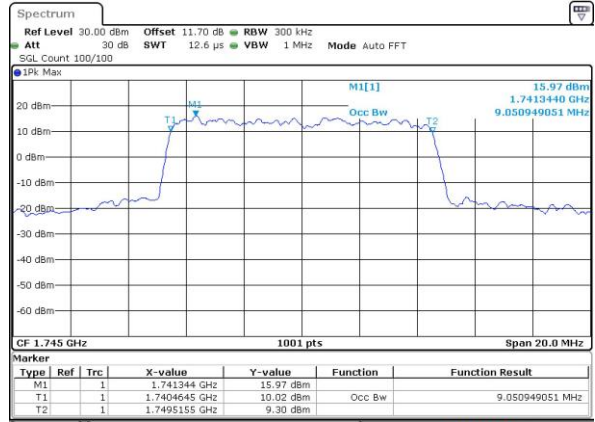

Middle Channel / 20MHz / 16QAM

Date: 30 AUG 2018 17:47:19

Highest Channel / 20MHz / QPSK

Date: 30 AUG 2018 17:49:36

Highest Channel / 20MHz / 16QAM

Date: 30 AUG 2018 17:49:47

LTE Band 66

Lowest Channel / 1.4MHz / 64QAM

Date: 15 NOV 2018 01:19:26

Lowest Channel / 3MHz / 64QAM

Date: 14 NOV 2018 23:24:11

Middle Channel / 20MHz / 64QAM

Date: 15 NOV 2018 01:22:56

Middle Channel / 3MHz / 64QAM

Date: 14 NOV 2018 23:27:34

Highest Channel / 20MHz / 64QAM

Date: 15 NOV 2018 01:24:21

Highest Channel / 3MHz / 64QAM

Date: 14 NOV 2018 23:28:59

LTE Band 66

Lowest Channel / 5MHz / 64QAM

Date: 14 NOV 2018 23:32:23

Lowest Channel / 10MHz / 64QAM

Date: 15 NOV 2018 00:44:41

Middle Channel / 5MHz / 64QAM

Date: 14 NOV 2018 23:35:46

Middle Channel / 10MHz / 64QAM

Date: 15 NOV 2018 00:48:08

Highest Channel / 5MHz / 64QAM

Date: 14 NOV 2018 23:37:11

Highest Channel / 10MHz / 64QAM

Date: 15 NOV 2018 00:49:33