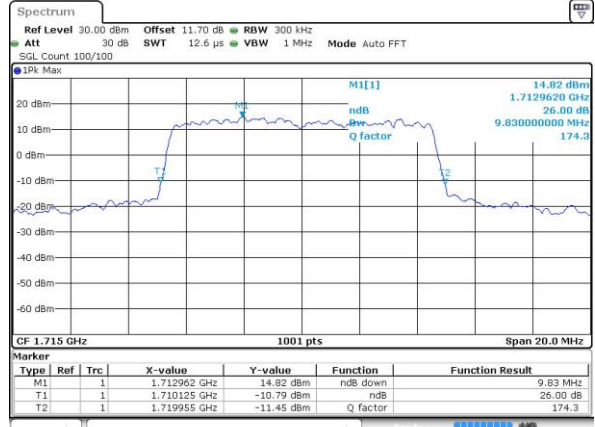

Lowest Channel / 10MHz / 16QAM

Date: 30 AUG 2018 17:07:05