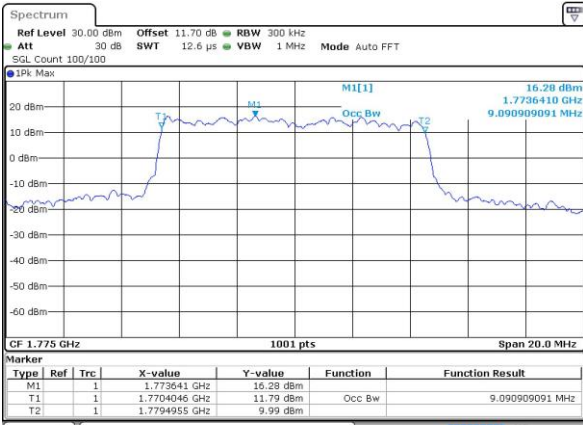

Date: 30 AUG 2018 16:56:55

Middle Channel / 5MHz / 16QAM

Date: 30 AUG 2018 16:57:06

Highest Channel / 5MHz / QPSK

Date: 30 AUG 2018 16:59:23

Highest Channel / 5MHz / 16QAM

Date: 30 AUG 2018 16:59:34

LTE Band 66

Lowest Channel / 10MHz / QPSK

Date: 30 AUG 2018 17:06:31

Lowest Channel / 10MHz / 16QAM

Date: 30 AUG 2018 17:06:42

Middle Channel / 10MHz / QPSK

Date: 30 AUG 2018 17:13:39

Middle Channel / 10MHz / 16QAM

Date: 30 AUG 2018 17:13:50

Highest Channel / 10MHz / QPSK

Date: 30 AUG 2018 17:16:07

Highest Channel / 10MHz / 16QAM

Date: 30 AUG 2018 17:16:18

LTE Band 66

Lowest Channel / 15MHz / QPSK

Date: 30 AUG 2018 17:23:15

Lowest Channel / 15MHz / 16QAM