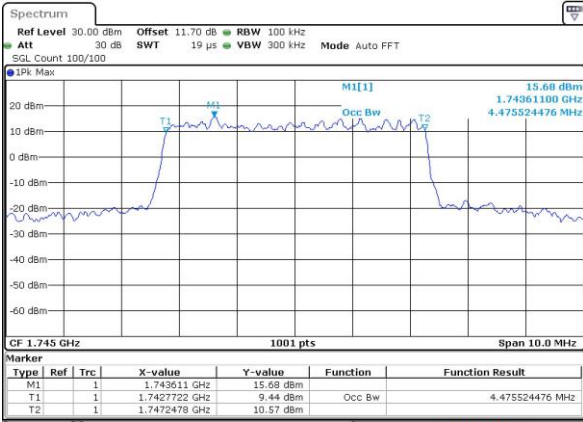

Date: 15 NOV 2018 01:19:26

Lowest Channel / 3MHz / 64QAM

Date: 14 NOV 2018 23:24:11

Middle Channel / 20MHz / 64QAM

Date: 15 NOV 2018 01:22:56

Middle Channel / 3MHz / 64QAM

Date: 14 NOV 2018 23:27:34

Highest Channel / 20MHz / 64QAM

Date: 15 NOV 2018 01:24:21

Highest Channel / 3MHz / 64QAM

Date: 14 NOV 2018 23:28:59

LTE Band 66

Lowest Channel / 5MHz / 64QAM

Date: 14 NOV 2018 23:32:23

Lowest Channel / 10MHz / 64QAM

Date: 15 NOV 2018 00:44:41

Middle Channel / 5MHz / 64QAM

Date: 14 NOV 2018 23:35:46

Middle Channel / 10MHz / 64QAM

Date: 15 NOV 2018 00:48:08

Highest Channel / 5MHz / 64QAM

Date: 14 NOV 2018 23:37:11

Highest Channel / 10MHz / 64QAM

Date: 15 NOV 2018 00:49:33