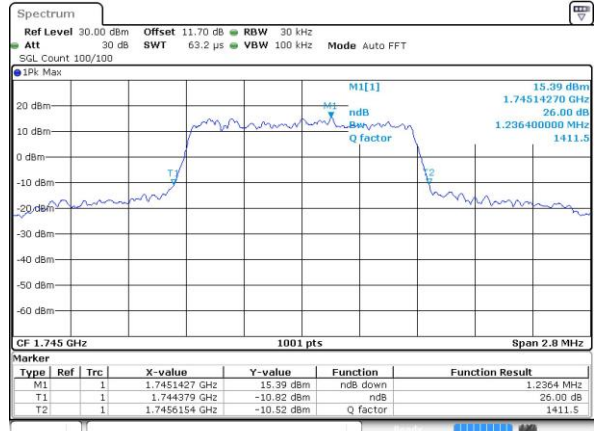

LTE Band 66

Lowest Channel / 1.4MHz / QPSK

Date: 30 AUG 2018 16:16:41

Lowest Channel / 1.4MHz / 16QAM

Date: 30 AUG 2018 16:16:52

Middle Channel / 1.4MHz / QPSK

Date: 30 AUG 2018 16:23:49

Middle Channel / 1.4MHz / 16QAM

Date: 30 AUG 2018 16:24:01

Highest Channel / 1.4MHz / QPSK

Date: 30 AUG 2018 16:26:18

Highest Channel / 1.4MHz / 16QAM

Date: 30 AUG 2018 16:26:29

LTE Band 66

Lowest Channel / 3MHz / QPSK

Date: 30 AUG 2018 16:33:26