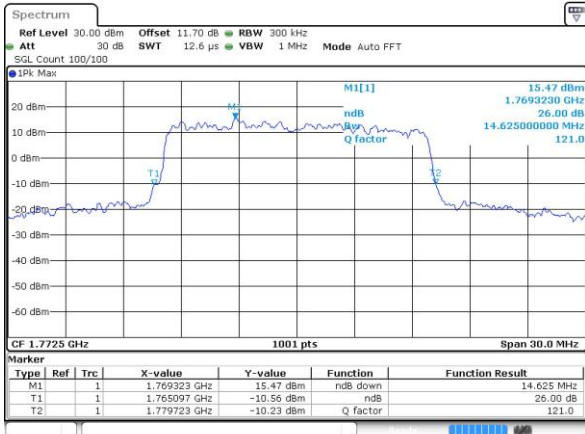

Highest Channel / 10MHz / QPSK

Date: 30 AUG 2018 17:16:30

Highest Channel / 10MHz / 16QAM

Date: 30 AUG 2018 17:16:41

LTE Band 66

Lowest Channel / 15MHz / QPSK

Date: 30 AUG 2018 17:23:38

Lowest Channel / 15MHz / 16QAM

Date: 30 AUG 2018 17:23:49

Middle Channel / 15MHz / QPSK

Date: 30 AUG 2018 17:30:46

Middle Channel / 15MHz / 16QAM

Date: 30 AUG 2018 17:30:58

Highest Channel / 15MHz / QPSK

Date: 30 AUG 2018 17:33:14

Highest Channel / 15MHz / 16QAM

Date: 30 AUG 2018 17:33:26

LTE Band 66

Lowest Channel / 20MHz / QPSK

Date: 30 AUG 2018 17:40:22

Lowest Channel / 20MHz / 16QAM

Date: 30 AUG 2018 17:40:34

Middle Channel / 20MHz / QPSK

Date: 30 AUG 2018 17:47:31

Middle Channel / 20MHz / 16QAM

Date: 30 AUG 2018 17:47:42

Highest Channel / 20MHz / QPSK

Date: 30 AUG 2018 17:49:58

Highest Channel / 20MHz / 16QAM

Date: 30 AUG 2018 17:50:10

LTE Band 66

Lowest Channel / 1.4MHz / 64QAM