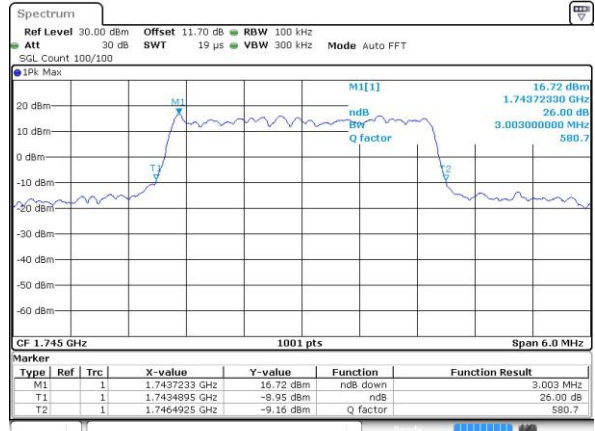

Middle Channel / 3MHz / 16QAM

Date: 30 AUG 2018 16:40:45