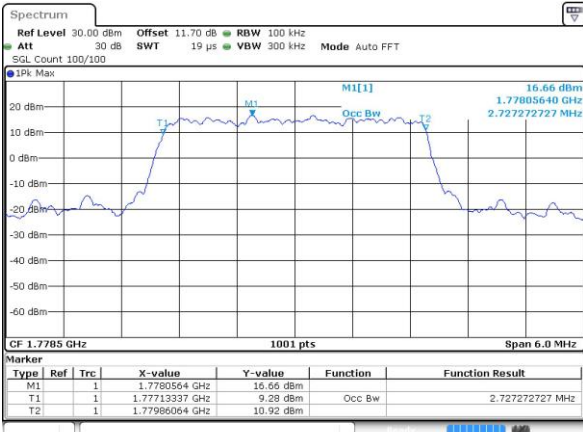

Date: 30 AUG 2018 16:23:38

Highest Channel / 1.4MHz / QPSK

Date: 30 AUG 2018 16:25:55

Highest Channel / 1.4MHz / 16QAM

Date: 30 AUG 2018 16:26:06

LTE Band 66

Lowest Channel / 3MHz / QPSK

Date: 30 AUG 2018 16:33:03

Lowest Channel / 3MHz / 16QAM

Date: 30 AUG 2018 16:33:14

Middle Channel / 3MHz / QPSK

Date: 30 AUG 2018 16:40:11

Middle Channel / 3MHz / 16QAM

Date: 30 AUG 2018 16:40:23

Highest Channel / 3MHz / QPSK

Date: 30 AUG 2018 16:42:39

Highest Channel / 3MHz / 16QAM

Date: 30 AUG 2018 16:42:51

LTE Band 66

Lowest Channel / 5MHz / QPSK

Date: 30 AUG 2018 16:49:47

Lowest Channel / 5MHz / 16QAM

Date: 30 AUG 2018 16:49:58

Middle Channel / 5MHz / QPSK