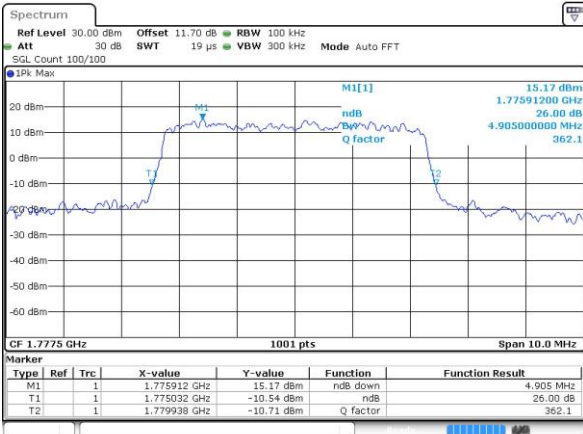

Highest Channel / 3MHz / 16QAM

Date: 30 AUG 2018 16:43:13

LTE Band 66

Lowest Channel / 5MHz / QPSK

Date: 30 AUG 2018 16:50:09

Lowest Channel / 5MHz / 16QAM

Date: 30 AUG 2018 16:50:21

Middle Channel / 5MHz / QPSK

Date: 30 AUG 2018 16:57:18

Middle Channel / 5MHz / 16QAM

Date: 30 AUG 2018 16:57:29

Highest Channel / 5MHz / QPSK

Date: 30 AUG 2018 16:59:46

Highest Channel / 5MHz / 16QAM

Date: 30 AUG 2018 16:59:57

LTE Band 66