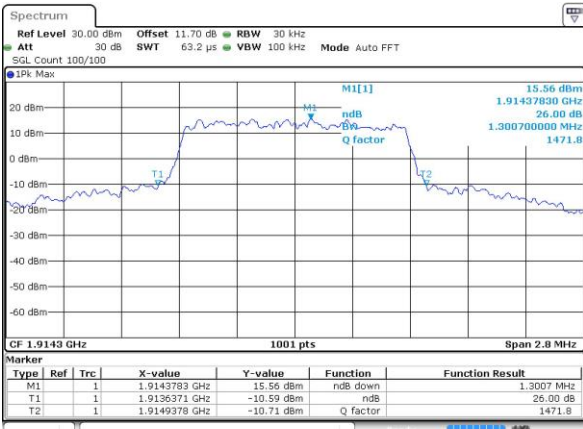

LTE Band 25

Lowest Channel / 1.4MHz / QPSK

Date: 30 AUG 2018 15:17:28

Lowest Channel / 1.4MHz / 16QAM

Date: 30 AUG 2018 15:17:39

Middle Channel / 1.4MHz / QPSK

Date: 30 AUG 2018 15:24:35

Middle Channel / 1.4MHz / 16QAM

Date: 30 AUG 2018 15:24:46

Highest Channel / 1.4MHz / QPSK

Date: 30 AUG 2018 15:27:13

Highest Channel / 1.4MHz / 16QAM

Date: 30 AUG 2018 15:27:02

LTE Band 25

Lowest Channel / 3MHz / QPSK

Date: 30 AUG 2018 11:57:00