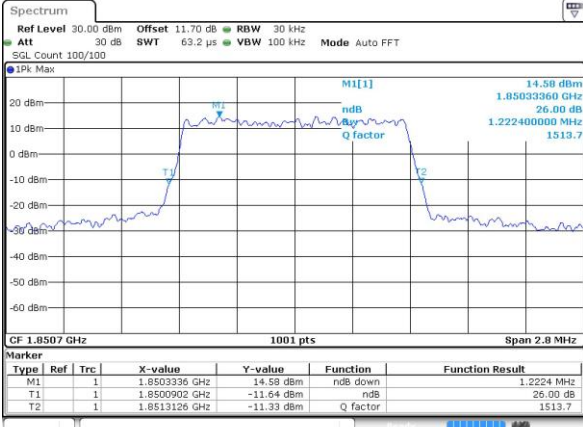

Middle Channel / 20MHz / 16QAM

Date: 30 AUG 2018 12:59:06

Highest Channel / 20MHz / QPSK

Date: 30 AUG 2018 13:01:33

Highest Channel / 20MHz / 16QAM

Date: 30 AUG 2018 13:01:21

LTE Band 25

Lowest Channel / 1.4MHz / 64QAM

Date: 14 NOV 2018 17:46:35

Lowest Channel / 3MHz / 64QAM

Date: 14 NOV 2018 16:19:47

Middle Channel / 1.4MHz / 64QAM

Date: 14 NOV 2018 17:50:00

Middle Channel / 3MHz / 64QAM

Date: 14 NOV 2018 16:23:06

Highest Channel / 1.4MHz / 64QAM