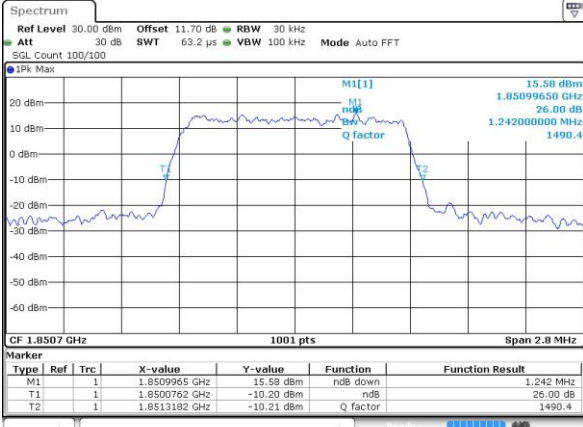

LTE Band 25

Lowest Channel / 1.4MHz / QPSK

Date: 30 AUG 2018 15:17:28

Lowest Channel / 1.4MHz / 16QAM

Date: 30 AUG 2018 15:17:39

Middle Channel / 1.4MHz / QPSK

Date: 30 AUG 2018 15:24:35

Middle Channel / 1.4MHz / 16QAM

Date: 30 AUG 2018 15:24:46

Highest Channel / 1.4MHz / QPSK

Date: 30 AUG 2018 15:27:13

Highest Channel / 1.4MHz / 16QAM

Date: 30 AUG 2018 15:27:02

LTE Band 25

Lowest Channel / 3MHz / QPSK

Date: 30 AUG 2018 11:57:00