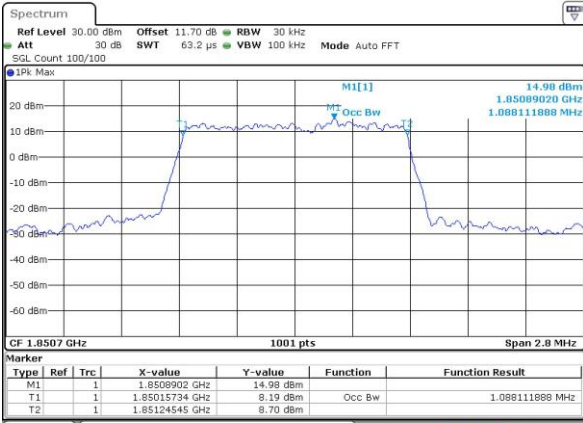

Date: 30 AUG 2018 12:47:09

LTE Band 25

Lowest Channel / 20MHz / QPSK

Date: 30 AUG 2018 12:52:45

Lowest Channel / 20MHz / 16QAM

Date: 30 AUG 2018 12:52:56

Middle Channel / 20MHz / QPSK

Date: 30 AUG 2018 12:58:32

Middle Channel / 20MHz / 16QAM

Date: 30 AUG 2018 12:58:43

Highest Channel / 20MHz / QPSK

Date: 30 AUG 2018 13:00:58

Highest Channel / 20MHz / 16QAM

Date: 30 AUG 2018 13:01:10

LTE Band 25

Lowest Channel / 1.4MHz / 64QAM

Date: 14 NOV 2018 17:58:35

Lowest Channel / 3MHz / 64QAM

Date: 14 NOV 2018 16:19:36

Middle Channel / 1.4MHz / 64QAM

Date: 14 NOV 2018 17:48:49

Middle Channel / 3MHz / 64QAM

Date: 14 NOV 2018 16:22:55

Highest Channel / 1.4MHz / 64QAM