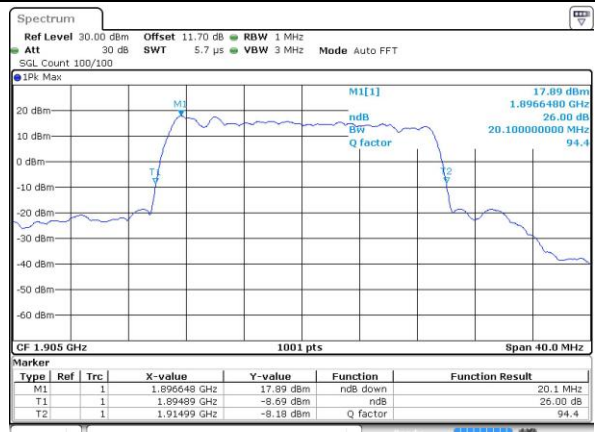

LTE Band 25

Lowest Channel / 15MHz / 64QAM

Date: 14 NOV 2018 16:43:50

Lowest Channel / 20MHz / 64QAM

Date: 14 NOV 2018 16:51:51

Middle Channel / 15MHz / 64QAM

Date: 14 NOV 2018 16:47:10

Middle Channel / 20MHz / 64QAM

Date: 14 NOV 2018 16:55:10

Highest Channel / 15MHz / 64QAM

Date: 14 NOV 2018 16:48:32

Highest Channel / 20MHz / 64QAM

Date: 14 NOV 2018 16:56:33

Occupied Bandwidth

Mode	LTE Band 25 : 99%OBW(MHz)											
BW	1.4MHz		3MHz		5MHz		10MHz		15MHz		20MHz	
Mod.	QPSK	16QAM	QPSK	16QAM	QPSK	16QAM	QPSK	16QAM	QPSK	16QAM	QPSK	16QAM
Lowest CH	1.08	1.08	2.7	2.72	4.5	4.5	9.01	9.01	13.34	13.46	18.3	18.38
Middle CH	1.09	1.1	2.72	2.72	4.52	4.5	9.05	9.03	13.52	13.46	18.38	18.42
Highest CH	1.1	1.09	2.75	2.74	4.52	4.51	9.03	8.99	13.37	13.49	18.3	18.3
Mode	LTE Band 25 : 99%OBW(MHz)											
BW	1.4MHz		3MHz		5MHz		10MHz		15MHz		20MHz	
Mod.	64QAM		64QAM		64QAM		64QAM		64QAM		64QAM	
Lowest CH	1.09	-	2.73	-	4.52	-	9.03	-	13.43	-	18.42	-
Middle CH	1.09	-	2.71	-	4.49	-	9.01	-	13.43	-	18.26	-
Highest CH	1.09	-	2.72	-	4.50	-	9.01	-	13.40	-	18.26	-