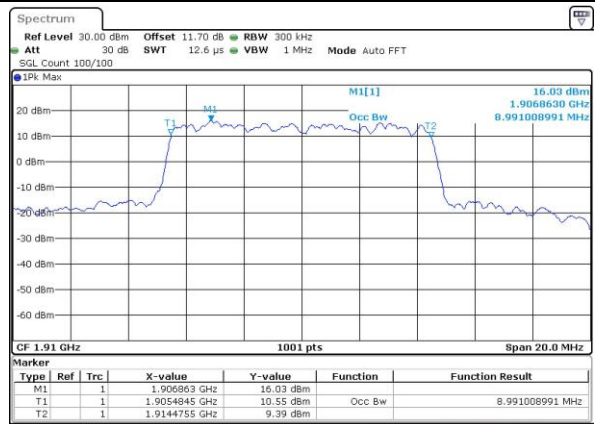

Date: 30 AUG 2018 12:16:26

Middle Channel / 5MHz / 16QAM

Date: 30 AUG 2018 12:16:38

Highest Channel / 5MHz / QPSK

Date: 30 AUG 2018 12:18:53

Highest Channel / 5MHz / 16QAM

Date: 30 AUG 2018 12:19:05

LTE Band 25

Lowest Channel / 10MHz / QPSK

Date: 30 AUG 2018 12:24:41

Lowest Channel / 10MHz / 16QAM

Date: 30 AUG 2018 12:24:52

Middle Channel / 10MHz / QPSK

Date: 30 AUG 2018 12:30:28

Middle Channel / 10MHz / 16QAM

Date: 30 AUG 2018 12:30:40

Highest Channel / 10MHz / QPSK

Date: 30 AUG 2018 12:32:55

Highest Channel / 10MHz / 16QAM

Date: 30 AUG 2018 12:33:07

LTE Band 25

Lowest Channel / 15MHz / QPSK

Date: 30 AUG 2018 12:38:42

Lowest Channel / 15MHz / 16QAM