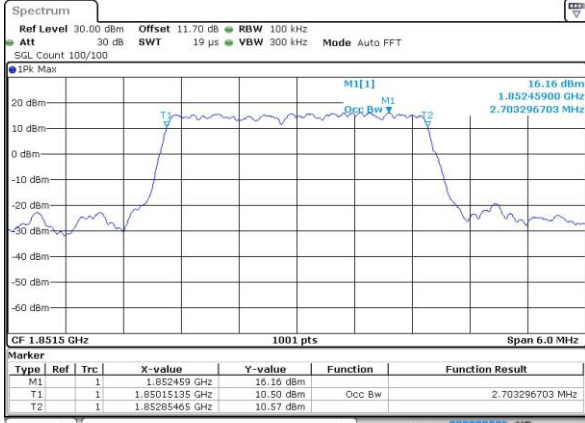

Date: 30 AUG 2018 15:24:23

Highest Channel / 1.4MHz / QPSK

Date: 30 AUG 2018 15:26:39

Highest Channel / 1.4MHz / 16QAM

Date: 30 AUG 2018 15:26:50

LTE Band 25

Lowest Channel / 3MHz / QPSK

Date: 30 AUG 2018 11:56:37

Lowest Channel / 3MHz / 16QAM

Date: 30 AUG 2018 11:56:48

Middle Channel / 3MHz / QPSK

Date: 30 AUG 2018 12:02:25

Middle Channel / 3MHz / 16QAM

Date: 30 AUG 2018 12:02:36

Highest Channel / 3MHz / QPSK

Date: 30 AUG 2018 12:04:52