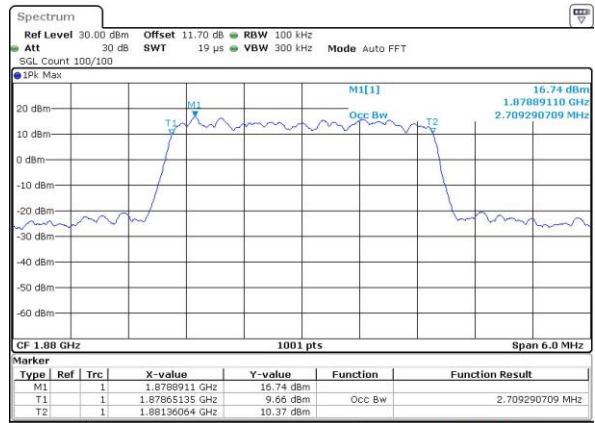

Middle Channel / 20MHz / 16QAM

Date: 30 AUG 2018 12:58:43

Highest Channel / 20MHz / QPSK

Date: 30 AUG 2018 13:00:58

Highest Channel / 20MHz / 16QAM

Date: 30 AUG 2018 13:01:10

LTE Band 25

Lowest Channel / 1.4MHz / 64QAM

Date: 14 NOV 2018 17:58:35

Lowest Channel / 3MHz / 64QAM

Date: 14 NOV 2018 16:19:36

Middle Channel / 1.4MHz / 64QAM

Date: 14 NOV 2018 17:48:49

Middle Channel / 3MHz / 64QAM

Date: 14 NOV 2018 16:22:55

Highest Channel / 1.4MHz / 64QAM

Date: 14 NOV 2018 17:51:11

Highest Channel / 3MHz / 64QAM

Date: 14 NOV 2018 16:24:17

LTE Band 25

Lowest Channel / 5MHz / 64QAM

Date: 14 NOV 2018 16:27:37

Lowest Channel / 10MHz / 64QAM

Date: 14 NOV 2018 16:35:38