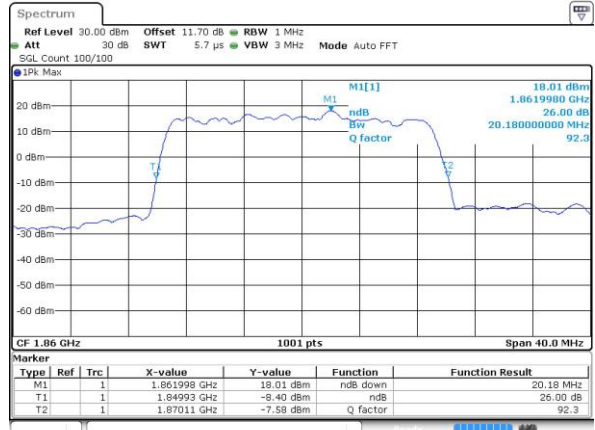

Lowest Channel / 20MHz / 64QAM

Date: 14 NOV 2018 16:51:51