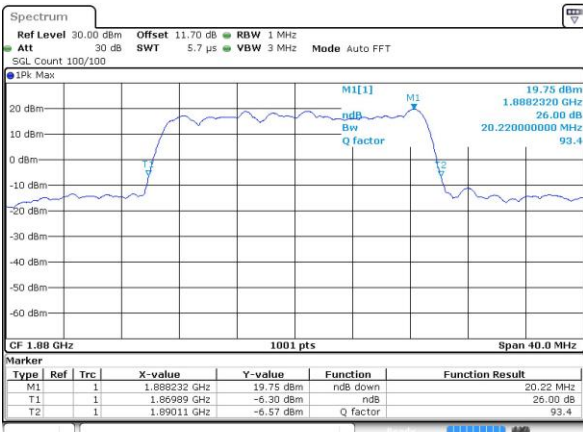

Date: 30 AUG 2018 12:47:20

LTE Band 25

Lowest Channel / 20MHz / QPSK

Date: 30 AUG 2018 12:53:07

Lowest Channel / 20MHz / 16QAM

Date: 30 AUG 2018 12:53:19

Middle Channel / 20MHz / QPSK

Date: 30 AUG 2018 12:58:55

Middle Channel / 20MHz / 16QAM

Date: 30 AUG 2018 12:59:06

Highest Channel / 20MHz / QPSK

Date: 30 AUG 2018 13:01:33

Highest Channel / 20MHz / 16QAM

Date: 30 AUG 2018 13:01:21

LTE Band 25

Lowest Channel / 1.4MHz / 64QAM