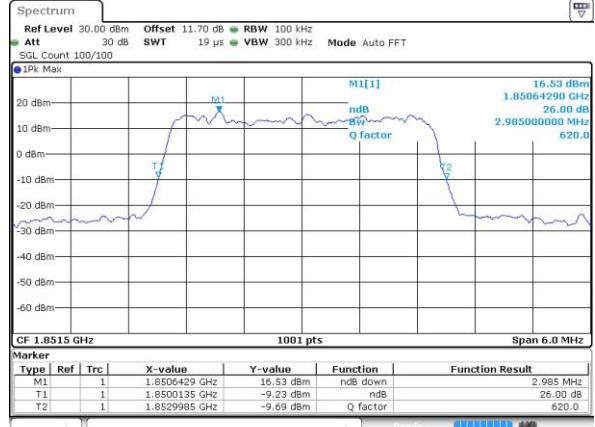

Lowest Channel / 3MHz / 64QAM

Date: 14 NOV 2018 16:19:47