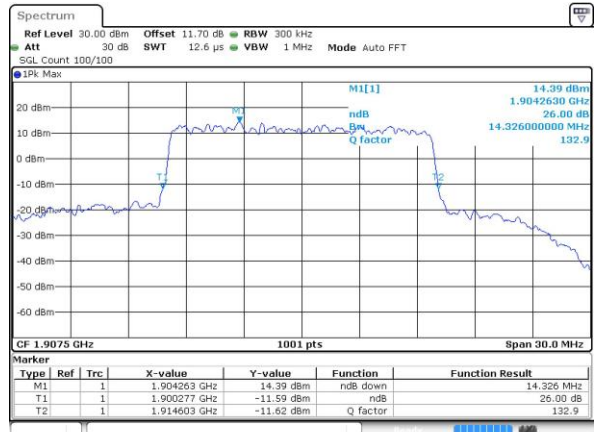

Date: 30 AUG 2018 12:39:17

Middle Channel / 15MHz / QPSK

Date: 30 AUG 2018 12:44:53

Middle Channel / 15MHz / 16QAM

Date: 30 AUG 2018 12:45:05

Highest Channel / 15MHz / QPSK

Date: 30 AUG 2018 12:47:31

Highest Channel / 15MHz / 16QAM