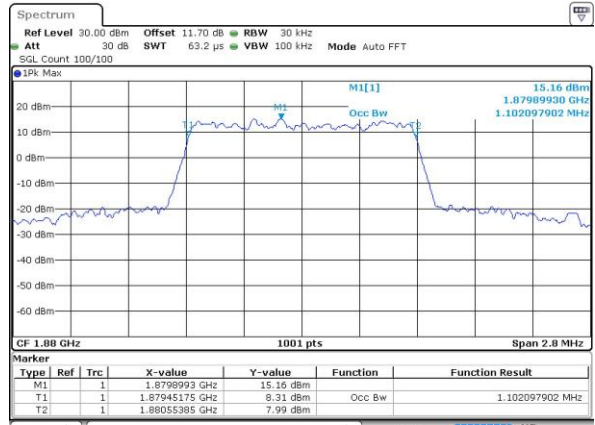

Date: 14 NOV 2018 16:55:10

Highest Channel / 15MHz / 64QAM

Date: 14 NOV 2018 16:48:32

Highest Channel / 20MHz / 64QAM

Date: 14 NOV 2018 16:56:33

Occupied Bandwidth

Mode	LTE Band 25 : 99%OBW(MHz)											
BW	1.4MHz		3MHz		5MHz		10MHz		15MHz		20MHz	
Mod.	QPSK	16QAM	QPSK	16QAM	QPSK	16QAM	QPSK	16QAM	QPSK	16QAM	QPSK	16QAM
Lowest CH	1.08	1.08	2.7	2.72	4.5	4.5	9.01	9.01	13.34	13.46	18.3	18.38
Middle CH	1.09	1.1	2.72	2.72	4.52	4.5	9.05	9.03	13.52	13.46	18.38	18.42
Highest CH	1.1	1.09	2.75	2.74	4.52	4.51	9.03	8.99	13.37	13.49	18.3	18.3
Mode	LTE Band 25 : 99%OBW(MHz)											
BW	1.4MHz		3MHz		5MHz		10MHz		15MHz		20MHz	
Mod.	64QAM		64QAM		64QAM		64QAM		64QAM		64QAM	
Lowest CH	1.09	-	2.73	-	4.52	-	9.03	-	13.43	-	18.42	-
Middle CH	1.09	-	2.71	-	4.49	-	9.01	-	13.43	-	18.26	-
Highest CH	1.09	-	2.72	-	4.50	-	9.01	-	13.40	-	18.26	-

LTE Band 25

Lowest Channel / 1.4MHz / QPSK

Date: 30 AUG 2018 15:17:05

Lowest Channel / 1.4MHz / 16QAM

Date: 30 AUG 2018 15:17:16

Middle Channel / 1.4MHz / QPSK

Date: 30 AUG 2018 15:24:12

Middle Channel / 1.4MHz / 16QAM

Date: 30 AUG 2018 15:24:23

Highest Channel / 1.4MHz / QPSK

Date: 30 AUG 2018 15:26:39

Highest Channel / 1.4MHz / 16QAM

Date: 30 AUG 2018 15:26:50

LTE Band 25

Lowest Channel / 3MHz / QPSK

Date: 30 AUG 2018 11:56:37