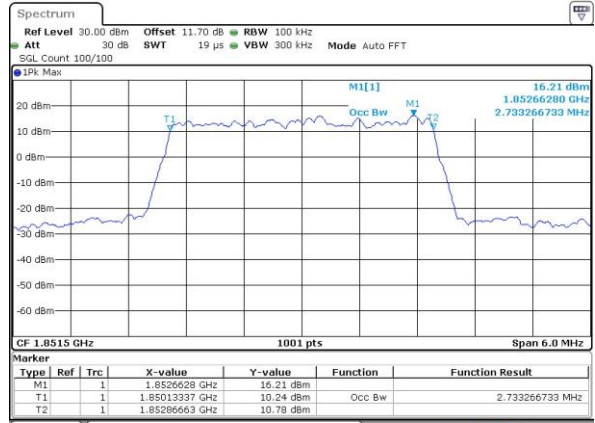

Date: 30 AUG 2018 12:47:09

LTE Band 25

Lowest Channel / 20MHz / QPSK

Date: 30 AUG 2018 12:52:45

Lowest Channel / 20MHz / 16QAM

Date: 30 AUG 2018 12:52:56

Middle Channel / 20MHz / QPSK

Date: 30 AUG 2018 12:58:32

Middle Channel / 20MHz / 16QAM

Date: 30 AUG 2018 12:58:43

Highest Channel / 20MHz / QPSK

Date: 30 AUG 2018 13:00:58

Highest Channel / 20MHz / 16QAM

Date: 30 AUG 2018 13:01:10

LTE Band 25

Lowest Channel / 1.4MHz / 64QAM

Date: 14 NOV 2018 17:58:35

Lowest Channel / 3MHz / 64QAM

Date: 14 NOV 2018 16:19:36

Middle Channel / 1.4MHz / 64QAM

Date: 14 NOV 2018 17:48:49

Middle Channel / 3MHz / 64QAM

Date: 14 NOV 2018 16:22:55

Highest Channel / 1.4MHz / 64QAM

Date: 14 NOV 2018 17:51:11

Highest Channel / 3MHz / 64QAM

Date: 14 NOV 2018 16:24:17

LTE Band 25

Lowest Channel / 5MHz / 64QAM

Date: 14 NOV 2018 16:27:37

Lowest Channel / 10MHz / 64QAM

Date: 14 NOV 2018 16:35:38