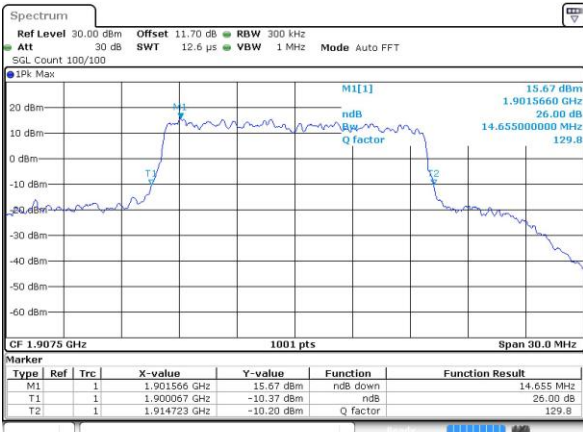

Highest Channel / 10MHz / QPSK

Date: 30 AUG 2018 12:33:29

Highest Channel / 10MHz / 16QAM

Date: 30 AUG 2018 12:33:18

LTE Band 25

Lowest Channel / 15MHz / QPSK

Date: 30 AUG 2018 12:39:05

Lowest Channel / 15MHz / 16QAM

Date: 30 AUG 2018 12:39:17

Middle Channel / 15MHz / QPSK

Date: 30 AUG 2018 12:44:53

Middle Channel / 15MHz / 16QAM

Date: 30 AUG 2018 12:45:05

Highest Channel / 15MHz / QPSK

Date: 30 AUG 2018 12:47:31

Highest Channel / 15MHz / 16QAM

Date: 30 AUG 2018 12:47:20

LTE Band 25

Lowest Channel / 20MHz / QPSK

Date: 30 AUG 2018 12:53:07

Lowest Channel / 20MHz / 16QAM

Date: 30 AUG 2018 12:53:19

Middle Channel / 20MHz / QPSK

Date: 30 AUG 2018 12:58:55