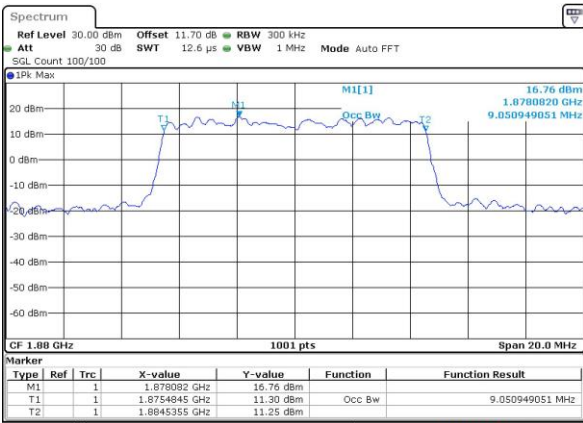

Lowest Channel / 10MHz / QPSK

Date: 30 AUG 2018 12:24:41

Lowest Channel / 10MHz / 16QAM

Date: 30 AUG 2018 12:24:52

Middle Channel / 10MHz / QPSK

Date: 30 AUG 2018 12:30:28

Middle Channel / 10MHz / 16QAM

Date: 30 AUG 2018 12:30:40

Highest Channel / 10MHz / QPSK

Date: 30 AUG 2018 12:32:55

Highest Channel / 10MHz / 16QAM

Date: 30 AUG 2018 12:33:07

LTE Band 25

Lowest Channel / 15MHz / QPSK

Date: 30 AUG 2018 12:38:42

Lowest Channel / 15MHz / 16QAM