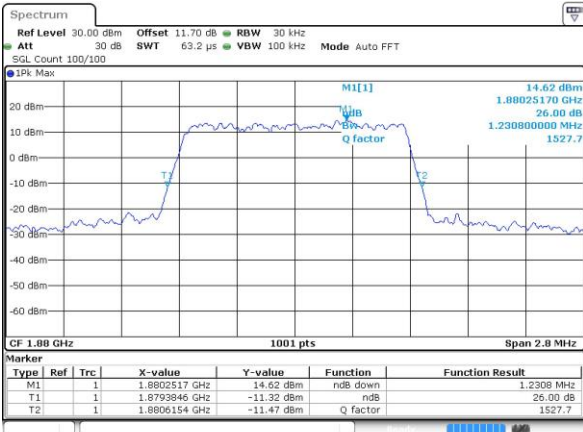

Middle Channel / 20MHz / 16QAM

Date: 30 AUG 2018 12:59:06

Highest Channel / 20MHz / QPSK

Date: 30 AUG 2018 13:01:33

Highest Channel / 20MHz / 16QAM

Date: 30 AUG 2018 13:01:21

LTE Band 25

Lowest Channel / 1.4MHz / 64QAM

Date: 14 NOV 2018 17:46:35

Lowest Channel / 3MHz / 64QAM

Date: 14 NOV 2018 16:19:47

Middle Channel / 1.4MHz / 64QAM

Date: 14 NOV 2018 17:50:00

Middle Channel / 3MHz / 64QAM

Date: 14 NOV 2018 16:23:06

Highest Channel / 1.4MHz / 64QAM