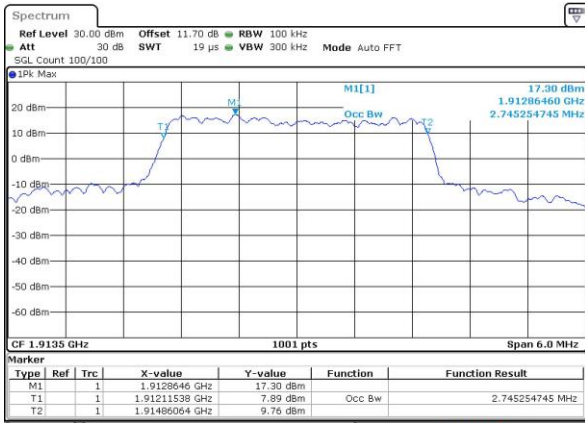

Date: 30 AUG 2018 15:24:23

Highest Channel / 1.4MHz / QPSK

Date: 30 AUG 2018 15:26:39

Highest Channel / 1.4MHz / 16QAM

Date: 30 AUG 2018 15:26:50

LTE Band 25

Lowest Channel / 3MHz / QPSK

Date: 30 AUG 2018 11:56:37

Lowest Channel / 3MHz / 16QAM

Date: 30 AUG 2018 11:56:48

Middle Channel / 3MHz / QPSK

Date: 30 AUG 2018 12:02:25

Middle Channel / 3MHz / 16QAM

Date: 30 AUG 2018 12:02:36

Highest Channel / 3MHz / QPSK

Date: 30 AUG 2018 12:04:52

Highest Channel / 3MHz / 16QAM

Date: 30 AUG 2018 12:05:03

LTE Band 25

Lowest Channel / 5MHz / QPSK

Date: 30 AUG 2018 12:10:39

Lowest Channel / 5MHz / 16QAM

Date: 30 AUG 2018 12:10:51

Middle Channel / 5MHz / QPSK