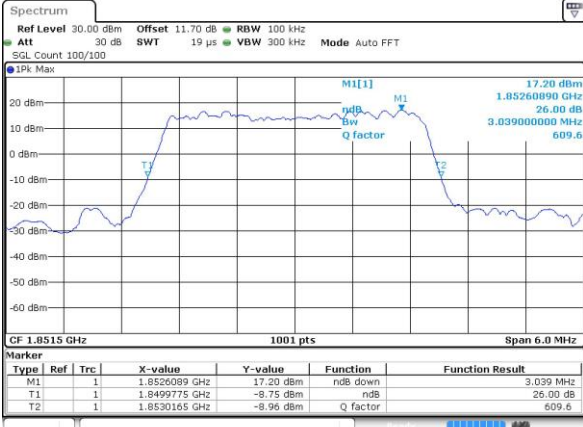

Date: 30 AUG 2018 15:24:46

Highest Channel / 1.4MHz / QPSK

Date: 30 AUG 2018 15:27:13

Highest Channel / 1.4MHz / 16QAM

Date: 30 AUG 2018 15:27:02

LTE Band 25

Lowest Channel / 3MHz / QPSK

Date: 30 AUG 2018 11:57:00