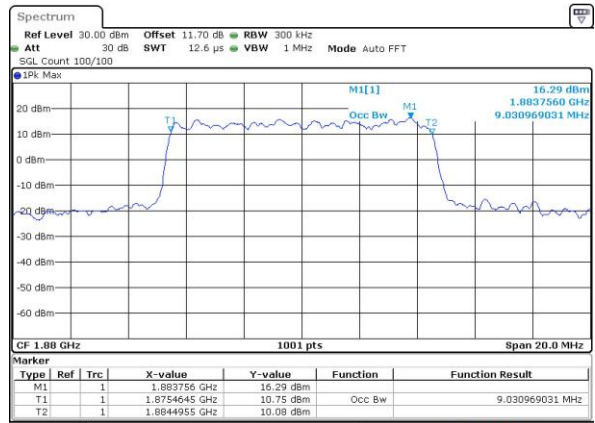

Date: 30 AUG 2018 12:16:26

Middle Channel / 5MHz / 16QAM

Date: 30 AUG 2018 12:16:38

Highest Channel / 5MHz / QPSK

Date: 30 AUG 2018 12:18:53

Highest Channel / 5MHz / 16QAM

Date: 30 AUG 2018 12:19:05

LTE Band 25

Lowest Channel / 10MHz / QPSK

Date: 30 AUG 2018 12:24:41

Lowest Channel / 10MHz / 16QAM

Date: 30 AUG 2018 12:24:52

Middle Channel / 10MHz / QPSK

Date: 30 AUG 2018 12:30:28

Middle Channel / 10MHz / 16QAM

Date: 30 AUG 2018 12:30:40

Highest Channel / 10MHz / QPSK

Date: 30 AUG 2018 12:32:55

Highest Channel / 10MHz / 16QAM

Date: 30 AUG 2018 12:33:07

LTE Band 25

Lowest Channel / 15MHz / QPSK

Date: 30 AUG 2018 12:38:42

Lowest Channel / 15MHz / 16QAM