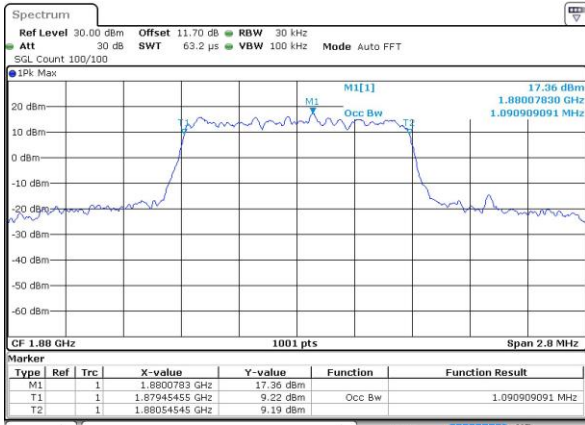

LTE Band 25

Lowest Channel / 1.4MHz / QPSK

Date: 30 AUG 2018 15:17:05

Lowest Channel / 1.4MHz / 16QAM

Date: 30 AUG 2018 15:17:16

Middle Channel / 1.4MHz / QPSK

Date: 30 AUG 2018 15:24:12

Middle Channel / 1.4MHz / 16QAM

Date: 30 AUG 2018 15:24:23

Highest Channel / 1.4MHz / QPSK

Date: 30 AUG 2018 15:26:39

Highest Channel / 1.4MHz / 16QAM

Date: 30 AUG 2018 15:26:50

LTE Band 25

Lowest Channel / 3MHz / QPSK

Date: 30 AUG 2018 11:56:37