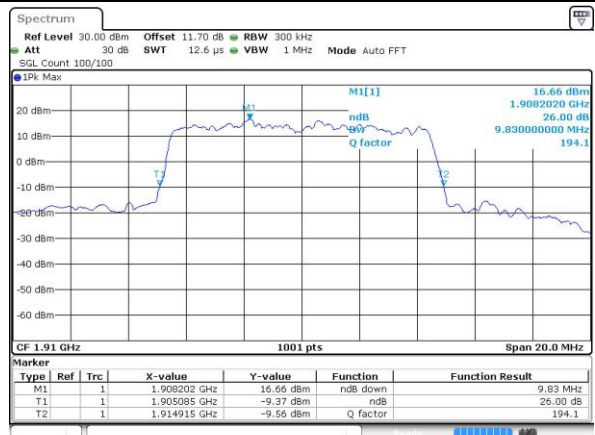

Lowest Channel / 10MHz / QPSK

Date: 30 AUG 2018 12:25:04

Lowest Channel / 10MHz / 16QAM

Date: 30 AUG 2018 12:25:15

Middle Channel / 10MHz / QPSK

Date: 30 AUG 2018 12:30:51

Middle Channel / 10MHz / 16QAM

Date: 30 AUG 2018 12:31:02

Highest Channel / 10MHz / QPSK

Date: 30 AUG 2018 12:33:29

Highest Channel / 10MHz / 16QAM

Date: 30 AUG 2018 12:33:18

LTE Band 25

Lowest Channel / 15MHz / QPSK

Date: 30 AUG 2018 12:39:05

Lowest Channel / 15MHz / 16QAM