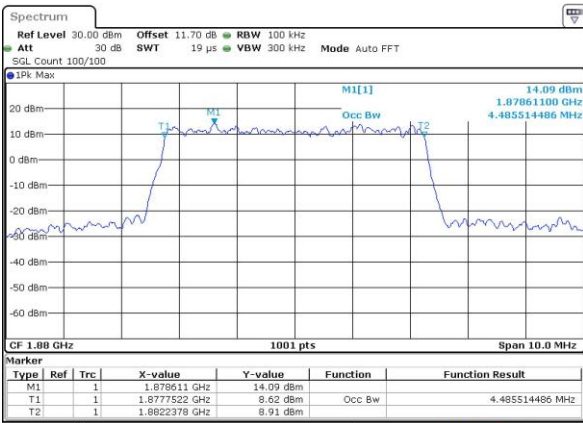

Date: 14 NOV 2018 17:58:35

Lowest Channel / 3MHz / 64QAM

Date: 14 NOV 2018 16:19:36

Middle Channel / 1.4MHz / 64QAM

Date: 14 NOV 2018 17:48:49

Middle Channel / 3MHz / 64QAM

Date: 14 NOV 2018 16:22:55

Highest Channel / 1.4MHz / 64QAM

Date: 14 NOV 2018 17:51:11

Highest Channel / 3MHz / 64QAM

Date: 14 NOV 2018 16:24:17

LTE Band 25

Lowest Channel / 5MHz / 64QAM

Date: 14 NOV 2018 16:27:37

Lowest Channel / 10MHz / 64QAM

Date: 14 NOV 2018 16:35:38

Middle Channel / 5MHz / 64QAM

Date: 14 NOV 2018 16:30:56

Middle Channel / 10MHz / 64QAM

Date: 14 NOV 2018 16:38:58

Highest Channel / 5MHz / 64QAM

Date: 14 NOV 2018 16:32:19

Highest Channel / 10MHz / 64QAM

Date: 14 NOV 2018 16:40:20