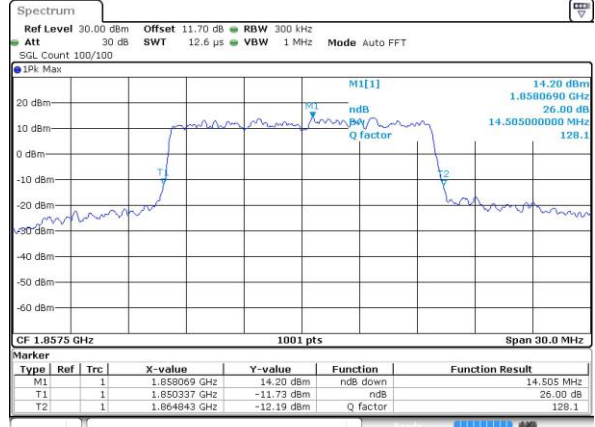

Highest Channel / 10MHz / QPSK

Date: 30 AUG 2018 12:33:29

Highest Channel / 10MHz / 16QAM

Date: 30 AUG 2018 12:33:18

LTE Band 25

Lowest Channel / 15MHz / QPSK

Date: 30 AUG 2018 12:39:05

Lowest Channel / 15MHz / 16QAM