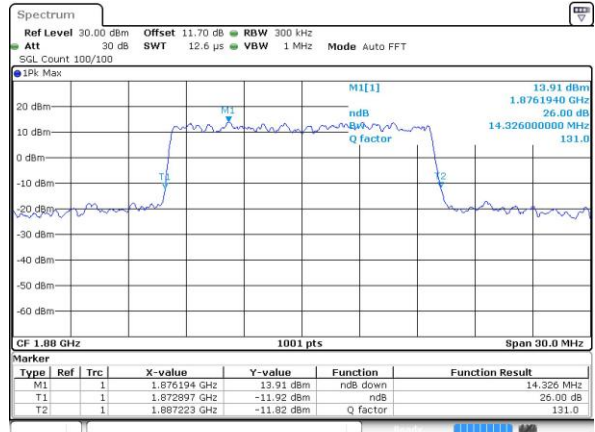

Middle Channel / 15MHz / 16QAM

Date: 30 AUG 2018 12:45:05