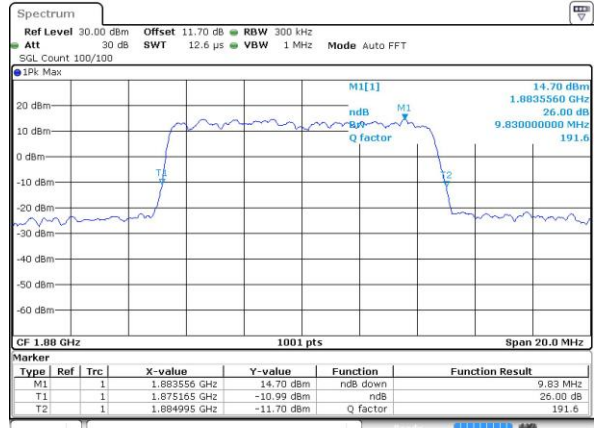

Middle Channel / 10MHz / 64QAM

Date: 14 NOV 2018 16:39:09