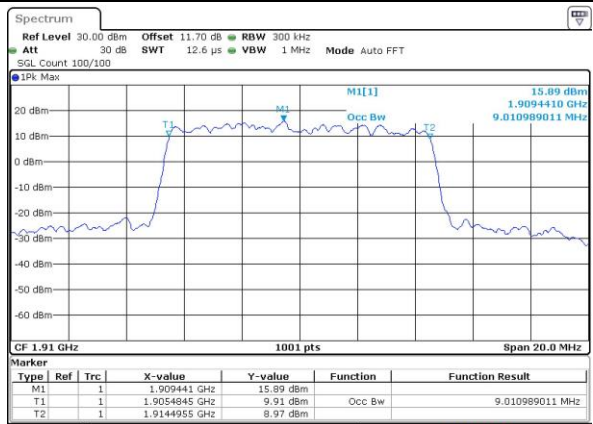

Date: 14 NOV 2018 17:51:11

Highest Channel / 3MHz / 64QAM

Date: 14 NOV 2018 16:24:17

LTE Band 25

Lowest Channel / 5MHz / 64QAM

Date: 14 NOV 2018 16:27:37

Lowest Channel / 10MHz / 64QAM

Date: 14 NOV 2018 16:35:38

Middle Channel / 5MHz / 64QAM

Date: 14 NOV 2018 16:30:56

Middle Channel / 10MHz / 64QAM

Date: 14 NOV 2018 16:38:58

Highest Channel / 5MHz / 64QAM

Date: 14 NOV 2018 16:32:19

Highest Channel / 10MHz / 64QAM

Date: 14 NOV 2018 16:40:20