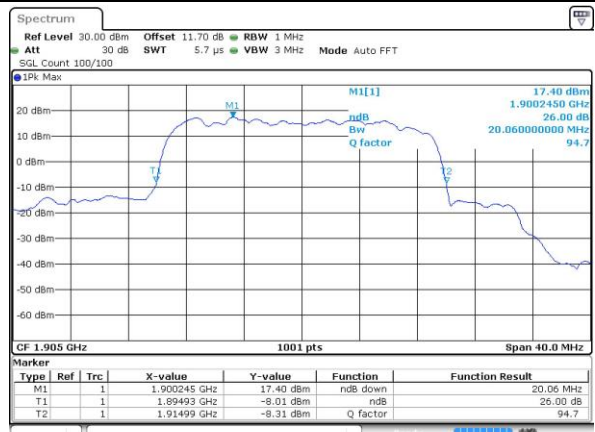

Middle Channel / 20MHz / 16QAM

Date: 30 AUG 2018 12:59:06

Highest Channel / 20MHz / QPSK

Date: 30 AUG 2018 13:01:33

Highest Channel / 20MHz / 16QAM

Date: 30 AUG 2018 13:01:21

LTE Band 25

Lowest Channel / 1.4MHz / 64QAM

Date: 14 NOV 2018 17:46:35

Lowest Channel / 3MHz / 64QAM

Date: 14 NOV 2018 16:19:47

Middle Channel / 1.4MHz / 64QAM

Date: 14 NOV 2018 17:50:00

Middle Channel / 3MHz / 64QAM

Date: 14 NOV 2018 16:23:06

Highest Channel / 1.4MHz / 64QAM