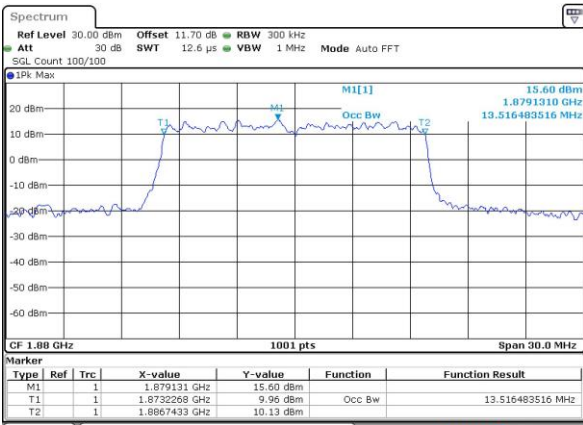

Middle Channel / 15MHz / QPSK

Date: 30 AUG 2018 12:44:30