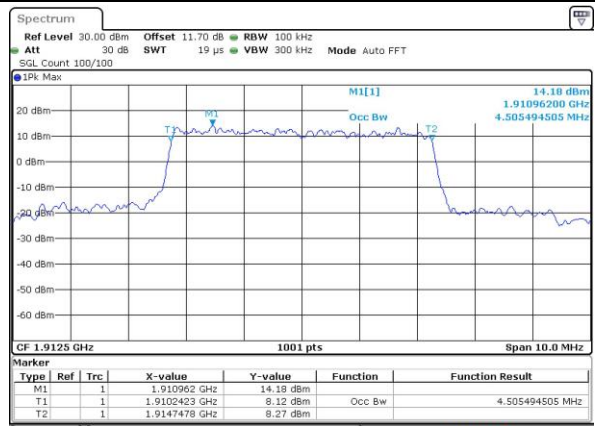

Date: 30 AUG 2018 12:16:26

Middle Channel / 5MHz / 16QAM

Date: 30 AUG 2018 12:16:38

Highest Channel / 5MHz / QPSK

Date: 30 AUG 2018 12:18:53

Highest Channel / 5MHz / 16QAM

Date: 30 AUG 2018 12:19:05

LTE Band 25