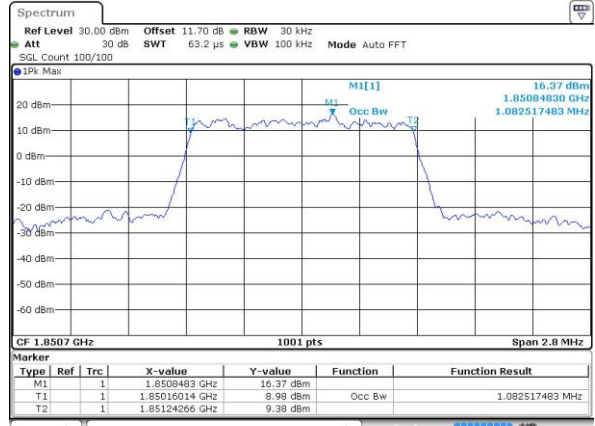

Date: 14 NOV 2018 16:55:10

Highest Channel / 15MHz / 64QAM

Date: 14 NOV 2018 16:48:32

Highest Channel / 20MHz / 64QAM

Date: 14 NOV 2018 16:56:33

Occupied Bandwidth

Mode	LTE Band 25 : 99%OBW(MHz)											
BW	1.4MHz		3MHz		5MHz		10MHz		15MHz		20MHz	
Mod.	QPSK	16QAM	QPSK	16QAM	QPSK	16QAM	QPSK	16QAM	QPSK	16QAM	QPSK	16QAM
Lowest CH	1.08	1.08	2.7	2.72	4.5	4.5	9.01	9.01	13.34	13.46	18.3	18.38
Middle CH	1.09	1.1	2.72	2.72	4.52	4.5	9.05	9.03	13.52	13.46	18.38	18.42
Highest CH	1.1	1.09	2.75	2.74	4.52	4.51	9.03	8.99	13.37	13.49	18.3	18.3
Mode	LTE Band 25 : 99%OBW(MHz)											
BW	1.4MHz		3MHz		5MHz		10MHz		15MHz		20MHz	
Mod.	64QAM		64QAM		64QAM		64QAM		64QAM		64QAM	
Lowest CH	1.09	-	2.73	-	4.52	-	9.03	-	13.43	-	18.42	-
Middle CH	1.09	-	2.71	-	4.49	-	9.01	-	13.43	-	18.26	-
Highest CH	1.09	-	2.72	-	4.50	-	9.01	-	13.40	-	18.26	-

LTE Band 25

Lowest Channel / 1.4MHz / QPSK

Date: 30 AUG 2018 15:17:05

Lowest Channel / 1.4MHz / 16QAM

Date: 30 AUG 2018 15:17:16

Middle Channel / 1.4MHz / QPSK

Date: 30 AUG 2018 15:24:12

Middle Channel / 1.4MHz / 16QAM