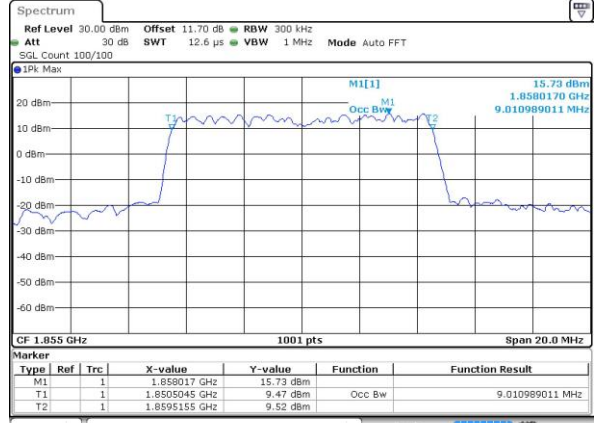

Lowest Channel / 10MHz / 16QAM

Date: 30 AUG 2018 12:24:52