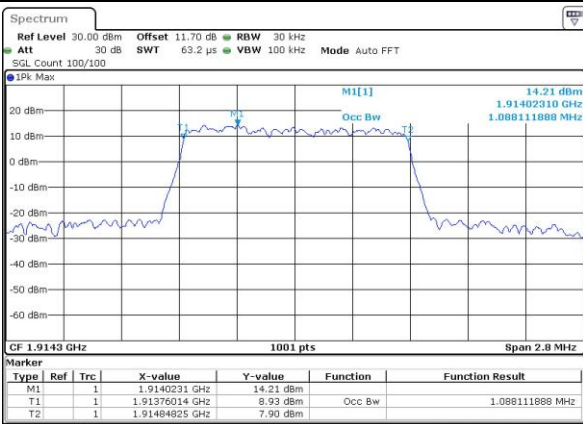

Middle Channel / 20MHz / 16QAM

Date: 30 AUG 2018 12:58:43

Highest Channel / 20MHz / QPSK

Date: 30 AUG 2018 13:00:58

Highest Channel / 20MHz / 16QAM

Date: 30 AUG 2018 13:01:10

LTE Band 25

Lowest Channel / 1.4MHz / 64QAM

Date: 14 NOV 2018 17:58:35

Lowest Channel / 3MHz / 64QAM

Date: 14 NOV 2018 16:19:36

Middle Channel / 1.4MHz / 64QAM

Date: 14 NOV 2018 17:48:49

Middle Channel / 3MHz / 64QAM

Date: 14 NOV 2018 16:22:55

Highest Channel / 1.4MHz / 64QAM

Date: 14 NOV 2018 17:51:11

Highest Channel / 3MHz / 64QAM

Date: 14 NOV 2018 16:24:17

LTE Band 25

Lowest Channel / 5MHz / 64QAM

Date: 14 NOV 2018 16:27:37

Lowest Channel / 10MHz / 64QAM

Date: 14 NOV 2018 16:35:38