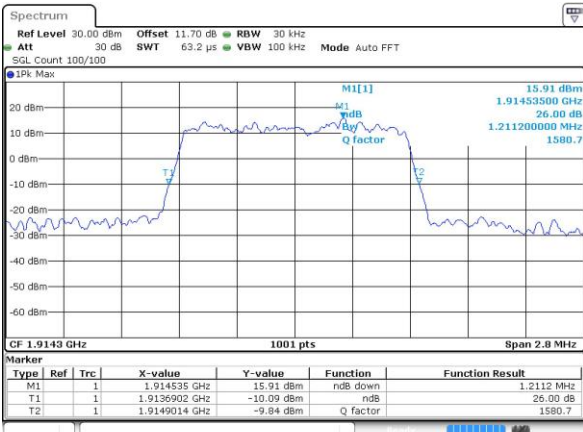

Date: 14 NOV 2018 17:46:35

Lowest Channel / 3MHz / 64QAM

Date: 14 NOV 2018 16:19:47

Middle Channel / 1.4MHz / 64QAM

Date: 14 NOV 2018 17:50:00

Middle Channel / 3MHz / 64QAM

Date: 14 NOV 2018 16:23:06

Highest Channel / 1.4MHz / 64QAM

Date: 14 NOV 2018 17:51:23

Highest Channel / 3MHz / 64QAM

Date: 14 NOV 2018 16:24:28

LTE Band 25

Lowest Channel / 5MHz / 64QAM

Date: 14 NOV 2018 16:27:48

Lowest Channel / 10MHz / 64QAM

Date: 14 NOV 2018 16:35:50