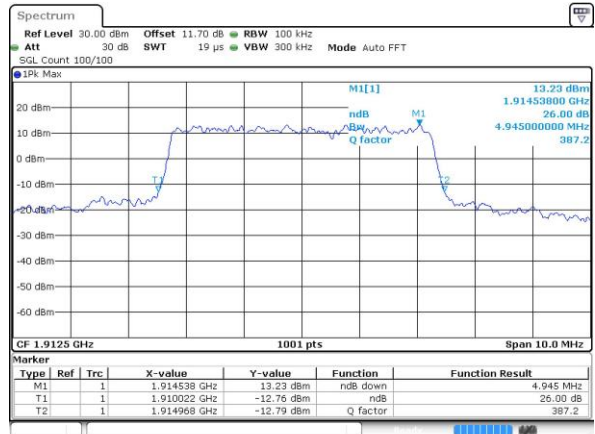

Date: 30 AUG 2018 12:16:49

Middle Channel / 5MHz / 16QAM

Date: 30 AUG 2018 12:17:01

Highest Channel / 5MHz / QPSK

Date: 30 AUG 2018 12:19:27

Highest Channel / 5MHz / 16QAM

Date: 30 AUG 2018 12:19:16

LTE Band 25