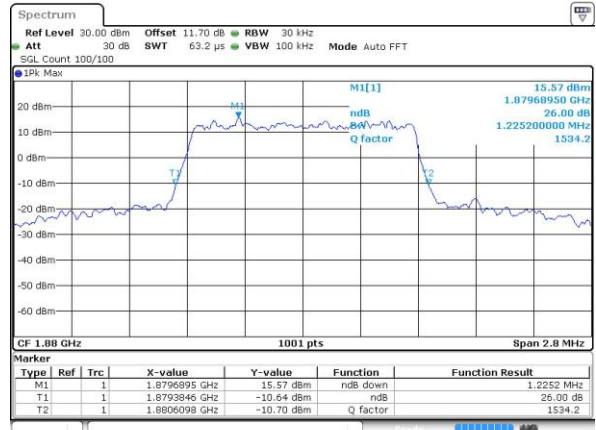

LTE Band 25

Lowest Channel / 1.4MHz / QPSK

Date: 30 AUG 2018 15:17:28

Lowest Channel / 1.4MHz / 16QAM

Date: 30 AUG 2018 15:17:39

Middle Channel / 1.4MHz / QPSK

Date: 30 AUG 2018 15:24:35

Middle Channel / 1.4MHz / 16QAM

Date: 30 AUG 2018 15:24:46

Highest Channel / 1.4MHz / QPSK

Date: 30 AUG 2018 15:27:13

Highest Channel / 1.4MHz / 16QAM

Date: 30 AUG 2018 15:27:02

LTE Band 25

Lowest Channel / 3MHz / QPSK

Date: 30 AUG 2018 11:57:00