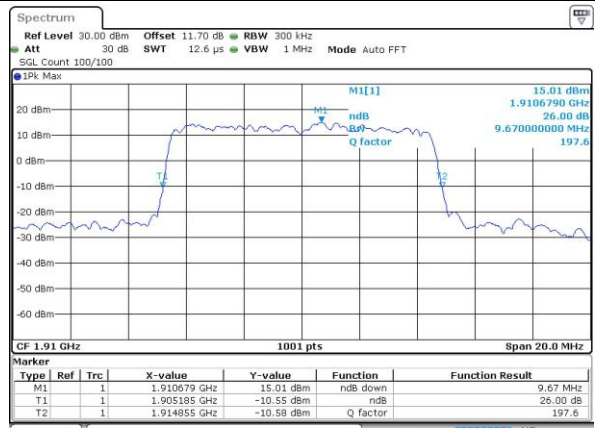

Date: 14 NOV 2018 17:51:23

Highest Channel / 3MHz / 64QAM

Date: 14 NOV 2018 16:24:28

LTE Band 25

Lowest Channel / 5MHz / 64QAM

Date: 14 NOV 2018 16:27:48

Lowest Channel / 10MHz / 64QAM

Date: 14 NOV 2018 16:35:50

Middle Channel / 5MHz / 64QAM

Date: 14 NOV 2018 16:31:08

Middle Channel / 10MHz / 64QAM

Date: 14 NOV 2018 16:39:09

Highest Channel / 5MHz / 64QAM

Date: 14 NOV 2018 16:32:30

Highest Channel / 10MHz / 64QAM

Date: 14 NOV 2018 16:40:31