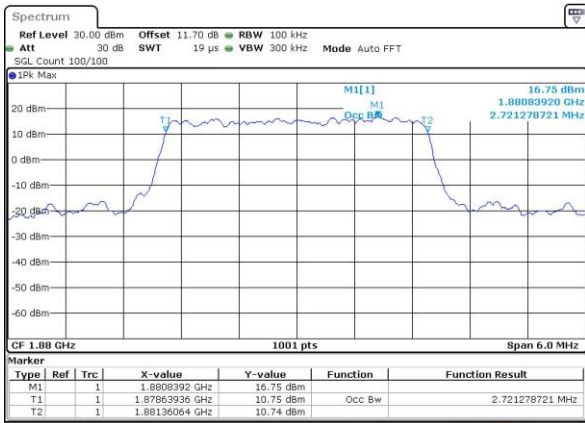

Middle Channel / 3MHz / QPSK

Date: 30 AUG 2018 12:02:25