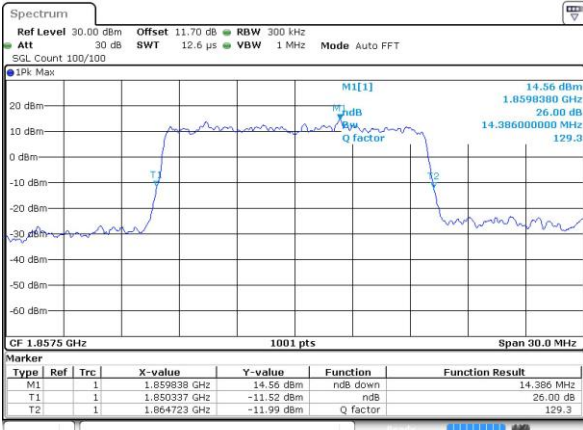

LTE Band 25

Lowest Channel / 15MHz / 64QAM

Date: 14 NOV 2018 16:43:50