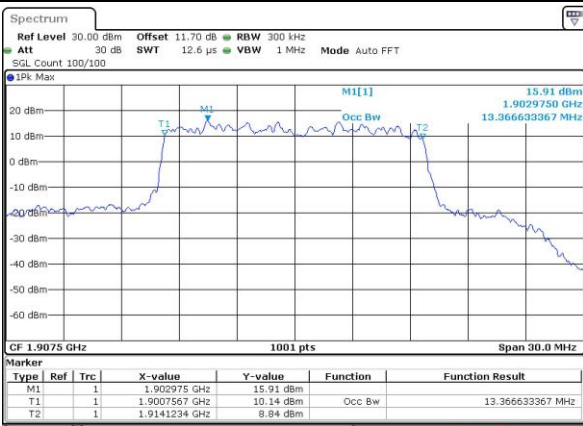

Highest Channel / 10MHz / QPSK

Date: 30 AUG 2018 12:32:55

Highest Channel / 10MHz / 16QAM

Date: 30 AUG 2018 12:33:07

LTE Band 25

Lowest Channel / 15MHz / QPSK

Date: 30 AUG 2018 12:38:42

Lowest Channel / 15MHz / 16QAM

Date: 30 AUG 2018 12:38:54

Middle Channel / 15MHz / QPSK

Date: 30 AUG 2018 12:44:30

Middle Channel / 15MHz / 16QAM

Date: 30 AUG 2018 12:44:41

Highest Channel / 15MHz / QPSK

Date: 30 AUG 2018 12:46:57

Highest Channel / 15MHz / 16QAM

Date: 30 AUG 2018 12:47:09

LTE Band 25

Lowest Channel / 20MHz / QPSK

Date: 30 AUG 2018 12:52:45

Lowest Channel / 20MHz / 16QAM

Date: 30 AUG 2018 12:52:56

Middle Channel / 20MHz / QPSK

Date: 30 AUG 2018 12:58:32