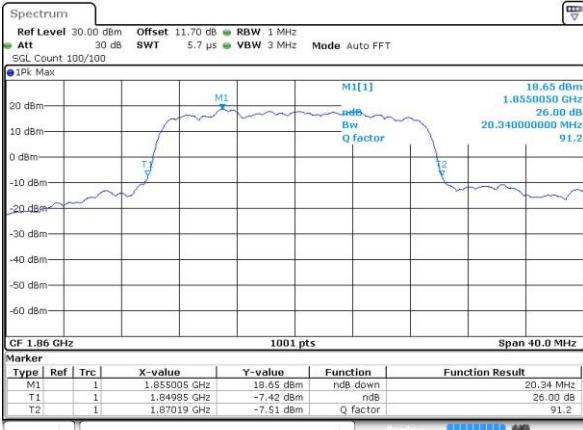

Date: 30 AUG 2018 12:39:17

Middle Channel / 15MHz / QPSK

Date: 30 AUG 2018 12:44:53

Middle Channel / 15MHz / 16QAM

Date: 30 AUG 2018 12:45:05

Highest Channel / 15MHz / QPSK

Date: 30 AUG 2018 12:47:31

Highest Channel / 15MHz / 16QAM

Date: 30 AUG 2018 12:47:20

LTE Band 25

Lowest Channel / 20MHz / QPSK

Date: 30 AUG 2018 12:53:07

Lowest Channel / 20MHz / 16QAM

Date: 30 AUG 2018 12:53:19

Middle Channel / 20MHz / QPSK

Date: 30 AUG 2018 12:58:55