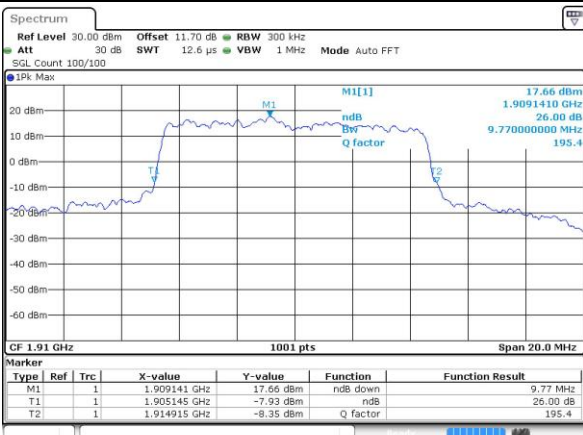

Lowest Channel / 10MHz / QPSK

Date: 30 AUG 2018 12:25:04

Lowest Channel / 10MHz / 16QAM

Date: 30 AUG 2018 12:25:15

Middle Channel / 10MHz / QPSK

Date: 30 AUG 2018 12:30:51

Middle Channel / 10MHz / 16QAM

Date: 30 AUG 2018 12:31:02

Highest Channel / 10MHz / QPSK

Date: 30 AUG 2018 12:33:29

Highest Channel / 10MHz / 16QAM

Date: 30 AUG 2018 12:33:18

LTE Band 25

Lowest Channel / 15MHz / QPSK

Date: 30 AUG 2018 12:39:05

Lowest Channel / 15MHz / 16QAM