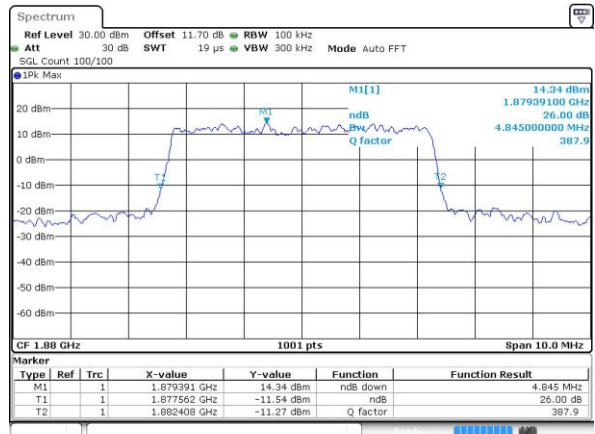

Middle Channel / 5MHz / 16QAM

Date: 30 AUG 2018 12:17:01