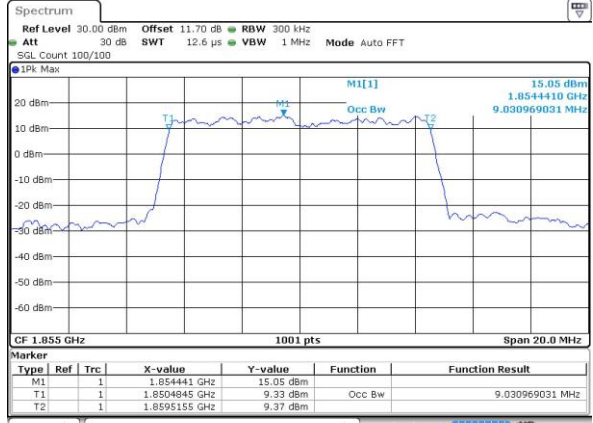

Date: 14 NOV 2018 17:58:35

Lowest Channel / 3MHz / 64QAM

Date: 14 NOV 2018 16:19:36

Middle Channel / 1.4MHz / 64QAM

Date: 14 NOV 2018 17:48:49

Middle Channel / 3MHz / 64QAM

Date: 14 NOV 2018 16:22:55

Highest Channel / 1.4MHz / 64QAM

Date: 14 NOV 2018 17:51:11

Highest Channel / 3MHz / 64QAM

Date: 14 NOV 2018 16:24:17

LTE Band 25

Lowest Channel / 5MHz / 64QAM

Date: 14 NOV 2018 16:27:37

Lowest Channel / 10MHz / 64QAM

Date: 14 NOV 2018 16:35:38

Middle Channel / 5MHz / 64QAM

Date: 14 NOV 2018 16:30:56

Middle Channel / 10MHz / 64QAM

Date: 14 NOV 2018 16:38:58

Highest Channel / 5MHz / 64QAM

Date: 14 NOV 2018 16:32:19

Highest Channel / 10MHz / 64QAM

Date: 14 NOV 2018 16:40:20