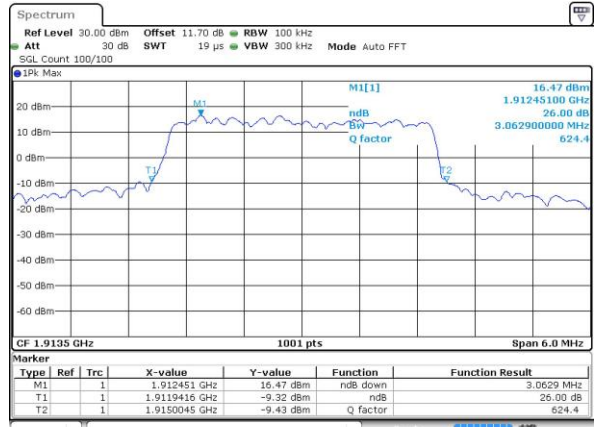

Date: 30 AUG 2018 15:24:46

Highest Channel / 1.4MHz / QPSK

Date: 30 AUG 2018 15:27:13

Highest Channel / 1.4MHz / 16QAM

Date: 30 AUG 2018 15:27:02

LTE Band 25

Lowest Channel / 3MHz / QPSK

Date: 30 AUG 2018 11:57:00

Lowest Channel / 3MHz / 16QAM

Date: 30 AUG 2018 11:57:11

Middle Channel / 3MHz / QPSK

Date: 30 AUG 2018 12:02:48

Middle Channel / 3MHz / 16QAM

Date: 30 AUG 2018 12:02:59

Highest Channel / 3MHz / QPSK

Date: 30 AUG 2018 12:05:26

Highest Channel / 3MHz / 16QAM

Date: 30 AUG 2018 12:05:14

LTE Band 25

Lowest Channel / 5MHz / QPSK

Date: 30 AUG 2018 12:11:02

Lowest Channel / 5MHz / 16QAM

Date: 30 AUG 2018 12:11:13

Middle Channel / 5MHz / QPSK

Date: 30 AUG 2018 12:16:49

Middle Channel / 5MHz / 16QAM

Date: 30 AUG 2018 12:17:01

Highest Channel / 5MHz / QPSK

Date: 30 AUG 2018 12:19:27

Highest Channel / 5MHz / 16QAM

Date: 30 AUG 2018 12:19:16

LTE Band 25