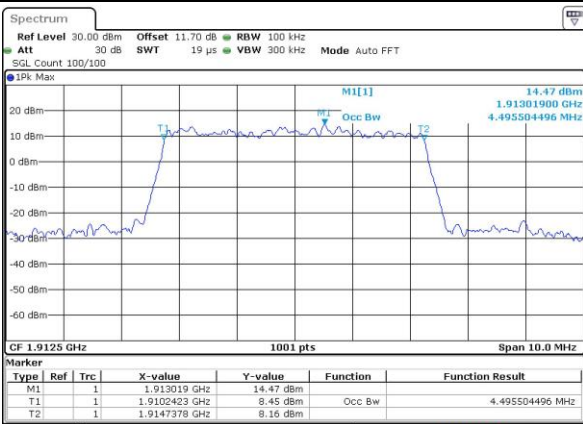

Date: 14 NOV 2018 17:51:11

Highest Channel / 3MHz / 64QAM

Date: 14 NOV 2018 16:24:17

LTE Band 25

Lowest Channel / 5MHz / 64QAM

Date: 14 NOV 2018 16:27:37

Lowest Channel / 10MHz / 64QAM

Date: 14 NOV 2018 16:35:38

Middle Channel / 5MHz / 64QAM

Date: 14 NOV 2018 16:30:56

Middle Channel / 10MHz / 64QAM

Date: 14 NOV 2018 16:38:58

Highest Channel / 5MHz / 64QAM

Date: 14 NOV 2018 16:32:19

Highest Channel / 10MHz / 64QAM

Date: 14 NOV 2018 16:40:20