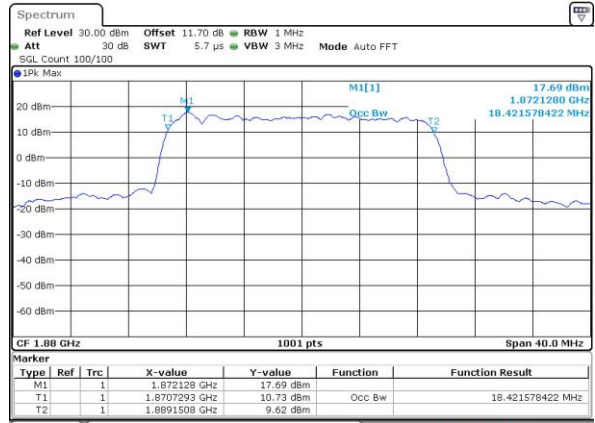

Date: 30 AUG 2018 12:47:09

LTE Band 25

Lowest Channel / 20MHz / QPSK

Date: 30 AUG 2018 12:52:45

Lowest Channel / 20MHz / 16QAM

Date: 30 AUG 2018 12:52:56

Middle Channel / 20MHz / QPSK

Date: 30 AUG 2018 12:58:32

Middle Channel / 20MHz / 16QAM

Date: 30 AUG 2018 12:58:43

Highest Channel / 20MHz / QPSK

Date: 30 AUG 2018 13:00:58

Highest Channel / 20MHz / 16QAM

Date: 30 AUG 2018 13:01:10

LTE Band 25

Lowest Channel / 1.4MHz / 64QAM

Date: 14 NOV 2018 17:58:35

Lowest Channel / 3MHz / 64QAM

Date: 14 NOV 2018 16:19:36

Middle Channel / 1.4MHz / 64QAM

Date: 14 NOV 2018 17:48:49

Middle Channel / 3MHz / 64QAM

Date: 14 NOV 2018 16:22:55

Highest Channel / 1.4MHz / 64QAM