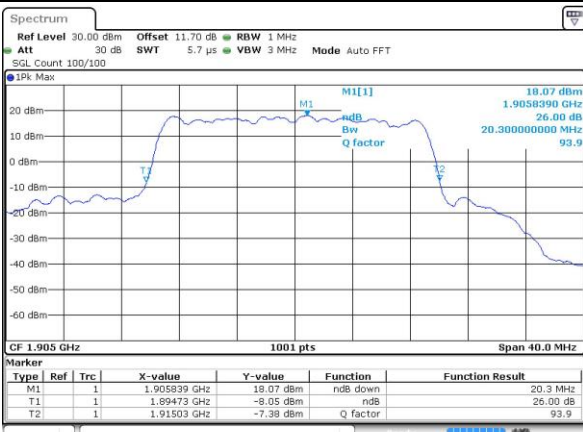

Date: 30 AUG 2018 12:47:20

LTE Band 25

Lowest Channel / 20MHz / QPSK

Date: 30 AUG 2018 12:53:07

Lowest Channel / 20MHz / 16QAM

Date: 30 AUG 2018 12:53:19

Middle Channel / 20MHz / QPSK

Date: 30 AUG 2018 12:58:55

Middle Channel / 20MHz / 16QAM

Date: 30 AUG 2018 12:59:06

Highest Channel / 20MHz / QPSK

Date: 30 AUG 2018 13:01:33

Highest Channel / 20MHz / 16QAM

Date: 30 AUG 2018 13:01:21

LTE Band 25

Lowest Channel / 1.4MHz / 64QAM