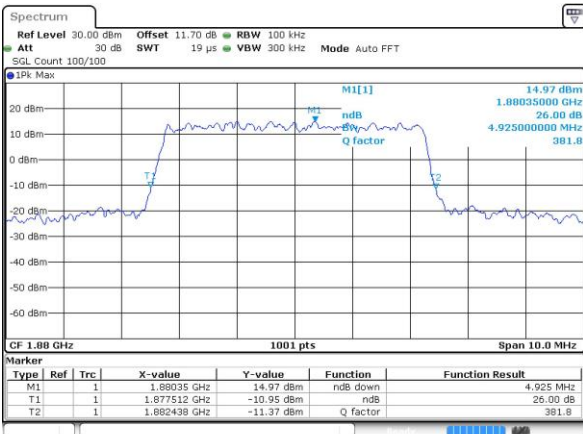

Highest Channel / 3MHz / 16QAM

Date: 30 AUG 2018 12:05:14

LTE Band 25

Lowest Channel / 5MHz / QPSK

Date: 30 AUG 2018 12:11:02

Lowest Channel / 5MHz / 16QAM

Date: 30 AUG 2018 12:11:13

Middle Channel / 5MHz / QPSK

Date: 30 AUG 2018 12:16:49

Middle Channel / 5MHz / 16QAM

Date: 30 AUG 2018 12:17:01

Highest Channel / 5MHz / QPSK

Date: 30 AUG 2018 12:19:27

Highest Channel / 5MHz / 16QAM

Date: 30 AUG 2018 12:19:16

LTE Band 25