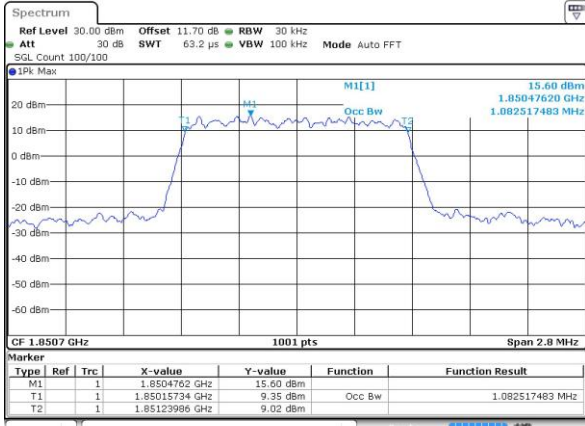

LTE Band 25

Lowest Channel / 1.4MHz / QPSK

Date: 30 AUG 2018 15:17:05