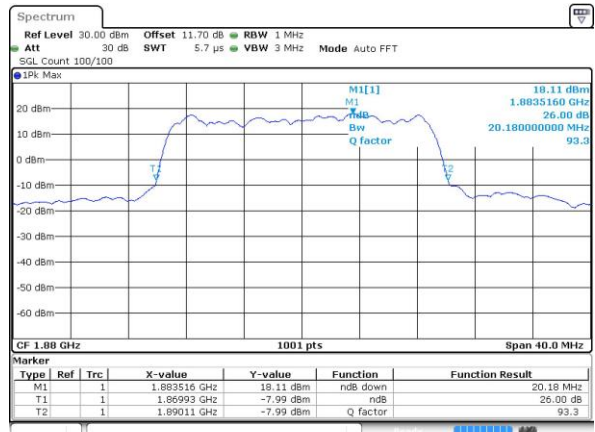

Date: 30 AUG 2018 12:47:20

LTE Band 25

Lowest Channel / 20MHz / QPSK

Date: 30 AUG 2018 12:53:07

Lowest Channel / 20MHz / 16QAM

Date: 30 AUG 2018 12:53:19

Middle Channel / 20MHz / QPSK

Date: 30 AUG 2018 12:58:55

Middle Channel / 20MHz / 16QAM

Date: 30 AUG 2018 12:59:06

Highest Channel / 20MHz / QPSK

Date: 30 AUG 2018 13:01:33

Highest Channel / 20MHz / 16QAM

Date: 30 AUG 2018 13:01:21

LTE Band 25

Lowest Channel / 1.4MHz / 64QAM