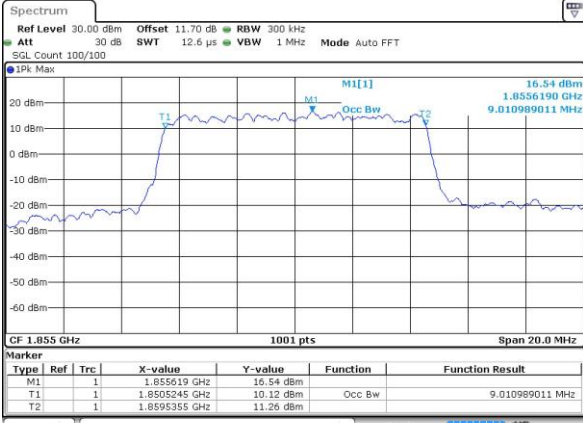

LTE Band 25

Lowest Channel / 10MHz / QPSK

Date: 30 AUG 2018 12:24:41