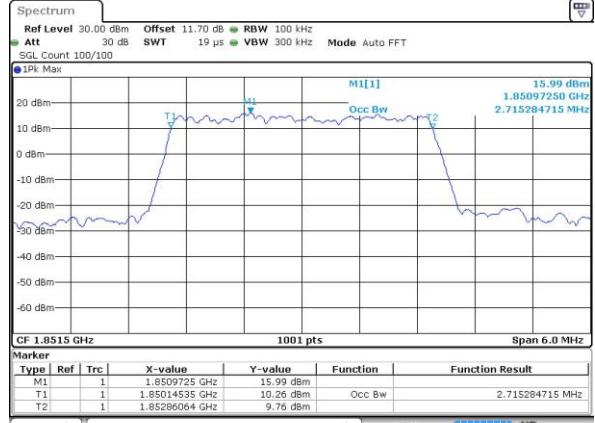

Lowest Channel / 3MHz / 16QAM

Date: 30 AUG 2018 11:56:48