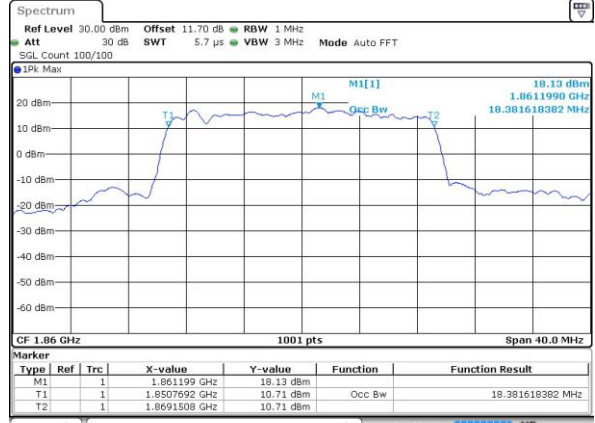

Date: 30 AUG 2018 12:47:09

LTE Band 25

Lowest Channel / 20MHz / QPSK

Date: 30 AUG 2018 12:52:45

Lowest Channel / 20MHz / 16QAM

Date: 30 AUG 2018 12:52:56

Middle Channel / 20MHz / QPSK

Date: 30 AUG 2018 12:58:32

Middle Channel / 20MHz / 16QAM

Date: 30 AUG 2018 12:58:43

Highest Channel / 20MHz / QPSK

Date: 30 AUG 2018 13:00:58

Highest Channel / 20MHz / 16QAM

Date: 30 AUG 2018 13:01:10

LTE Band 25

Lowest Channel / 1.4MHz / 64QAM