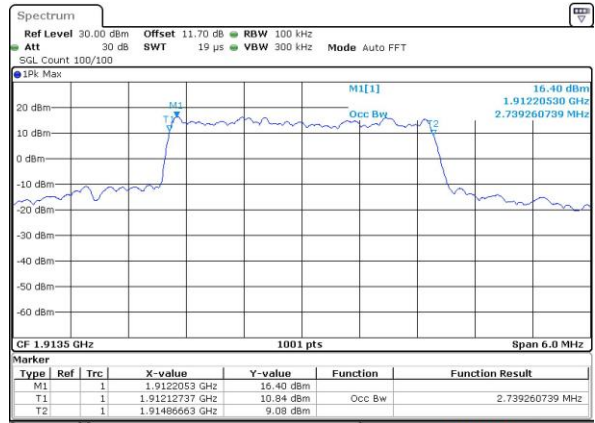

Date: 30 AUG 2018 15:24:23

Highest Channel / 1.4MHz / QPSK

Date: 30 AUG 2018 15:26:39

Highest Channel / 1.4MHz / 16QAM

Date: 30 AUG 2018 15:26:50

LTE Band 25

Lowest Channel / 3MHz / QPSK

Date: 30 AUG 2018 11:56:37

Lowest Channel / 3MHz / 16QAM

Date: 30 AUG 2018 11:56:48

Middle Channel / 3MHz / QPSK

Date: 30 AUG 2018 12:02:25

Middle Channel / 3MHz / 16QAM

Date: 30 AUG 2018 12:02:36

Highest Channel / 3MHz / QPSK

Date: 30 AUG 2018 12:04:52

Highest Channel / 3MHz / 16QAM

Date: 30 AUG 2018 12:05:03

LTE Band 25

Lowest Channel / 5MHz / QPSK

Date: 30 AUG 2018 12:10:39

Lowest Channel / 5MHz / 16QAM

Date: 30 AUG 2018 12:10:51

Middle Channel / 5MHz / QPSK