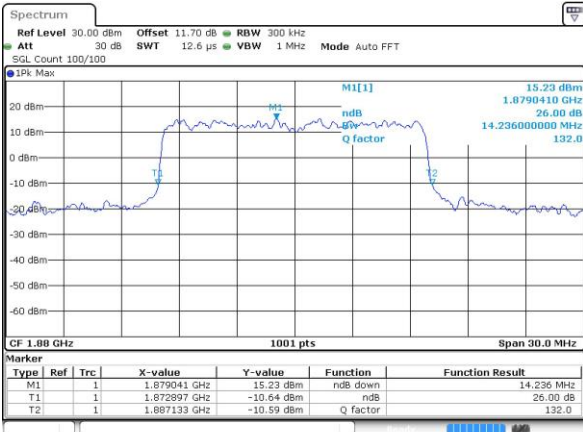

Middle Channel / 15MHz / QPSK

Date: 30 AUG 2018 12:44:53