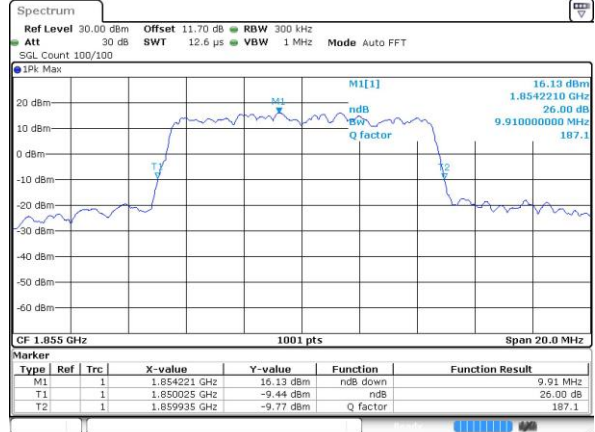

Lowest Channel / 10MHz / 16QAM

Date: 30 AUG 2018 12:25:15