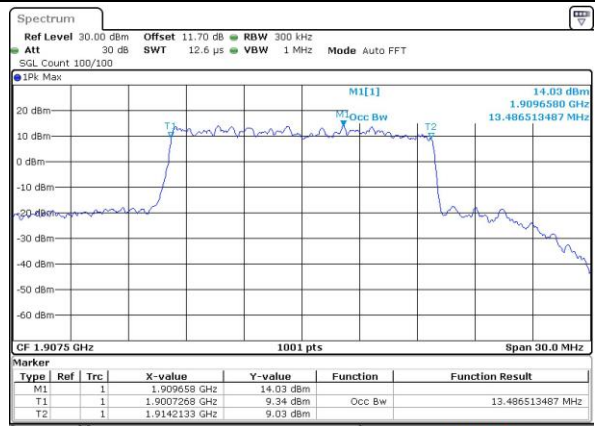

Highest Channel / 10MHz / QPSK

Date: 30 AUG 2018 12:32:55

Highest Channel / 10MHz / 16QAM

Date: 30 AUG 2018 12:33:07

LTE Band 25

Lowest Channel / 15MHz / QPSK

Date: 30 AUG 2018 12:38:42

Lowest Channel / 15MHz / 16QAM

Date: 30 AUG 2018 12:38:54

Middle Channel / 15MHz / QPSK

Date: 30 AUG 2018 12:44:30

Middle Channel / 15MHz / 16QAM

Date: 30 AUG 2018 12:44:41

Highest Channel / 15MHz / QPSK

Date: 30 AUG 2018 12:46:57

Highest Channel / 15MHz / 16QAM

Date: 30 AUG 2018 12:47:09

LTE Band 25

Lowest Channel / 20MHz / QPSK

Date: 30 AUG 2018 12:52:45

Lowest Channel / 20MHz / 16QAM

Date: 30 AUG 2018 12:52:56

Middle Channel / 20MHz / QPSK

Date: 30 AUG 2018 12:58:32