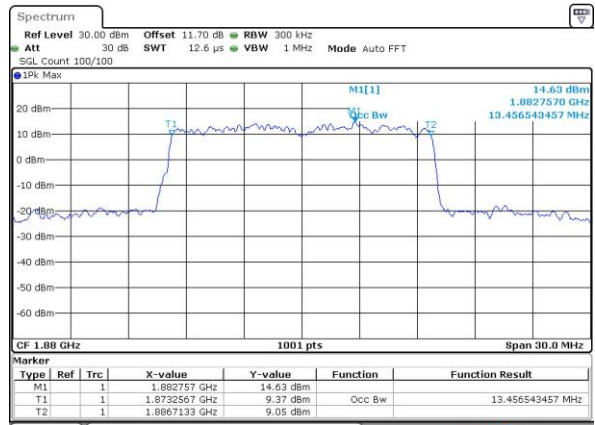

Middle Channel / 15MHz / 16QAM

Date: 30 AUG 2018 12:44:41