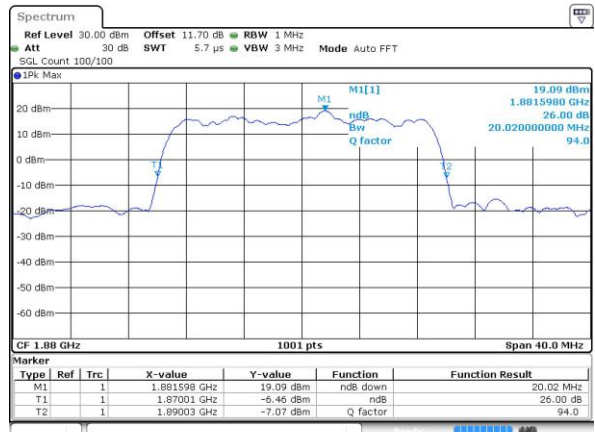

LTE Band 25

Lowest Channel / 15MHz / 64QAM

Date: 14 NOV 2018 16:43:50

Lowest Channel / 20MHz / 64QAM

Date: 14 NOV 2018 16:51:51

Middle Channel / 15MHz / 64QAM

Date: 14 NOV 2018 16:47:10

Middle Channel / 20MHz / 64QAM

Date: 14 NOV 2018 16:55:10

Highest Channel / 15MHz / 64QAM

Date: 14 NOV 2018 16:48:32

Highest Channel / 20MHz / 64QAM

Date: 14 NOV 2018 16:56:33

Occupied Bandwidth

Mode	LTE Band 25 : 99%OBW(MHz)											
BW	1.4MHz		3MHz		5MHz		10MHz		15MHz		20MHz	
Mod.	QPSK	16QAM	QPSK	16QAM	QPSK	16QAM	QPSK	16QAM	QPSK	16QAM	QPSK	16QAM
Lowest CH	1.08	1.08	2.7	2.72	4.5	4.5	9.01	9.01	13.34	13.46	18.3	18.38
Middle CH	1.09	1.1	2.72	2.72	4.52	4.5	9.05	9.03	13.52	13.46	18.38	18.42
Highest CH	1.1	1.09	2.75	2.74	4.52	4.51	9.03	8.99	13.37	13.49	18.3	18.3
Mode	LTE Band 25 : 99%OBW(MHz)											
BW	1.4MHz		3MHz		5MHz		10MHz		15MHz		20MHz	
Mod.	64QAM		64QAM		64QAM		64QAM		64QAM		64QAM	
Lowest CH	1.09	-	2.73	-	4.52	-	9.03	-	13.43	-	18.42	-
Middle CH	1.09	-	2.71	-	4.49	-	9.01	-	13.43	-	18.26	-
Highest CH	1.09	-	2.72	-	4.50	-	9.01	-	13.40	-	18.26	-