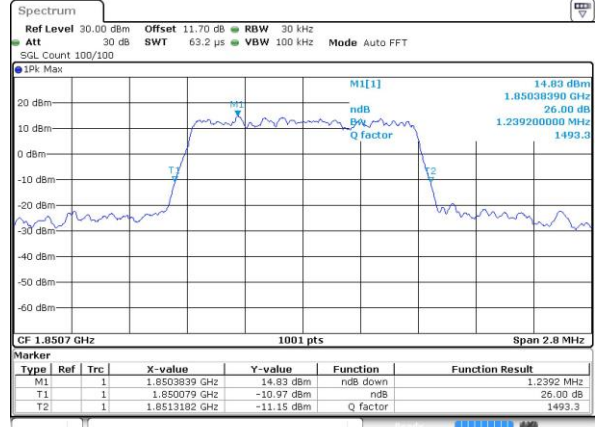

LTE Band 25

Lowest Channel / 1.4MHz / QPSK

Date: 30 AUG 2018 15:17:28

Lowest Channel / 1.4MHz / 16QAM

Date: 30 AUG 2018 15:17:39

Middle Channel / 1.4MHz / QPSK

Date: 30 AUG 2018 15:24:35

Middle Channel / 1.4MHz / 16QAM

Date: 30 AUG 2018 15:24:46

Highest Channel / 1.4MHz / QPSK

Date: 30 AUG 2018 15:27:13

Highest Channel / 1.4MHz / 16QAM

Date: 30 AUG 2018 15:27:02

LTE Band 25

Lowest Channel / 3MHz / QPSK

Date: 30 AUG 2018 11:57:00