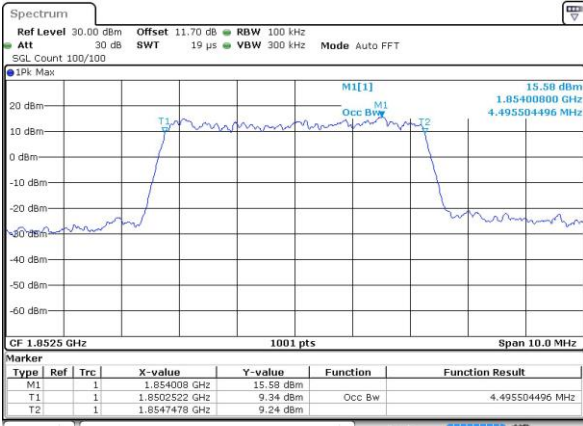

Highest Channel / 3MHz / 16QAM

Date: 30 AUG 2018 12:05:03

LTE Band 25

Lowest Channel / 5MHz / QPSK

Date: 30 AUG 2018 12:10:39

Lowest Channel / 5MHz / 16QAM

Date: 30 AUG 2018 12:10:51

Middle Channel / 5MHz / QPSK

Date: 30 AUG 2018 12:16:26

Middle Channel / 5MHz / 16QAM

Date: 30 AUG 2018 12:16:38

Highest Channel / 5MHz / QPSK

Date: 30 AUG 2018 12:18:53

Highest Channel / 5MHz / 16QAM

Date: 30 AUG 2018 12:19:05

LTE Band 25