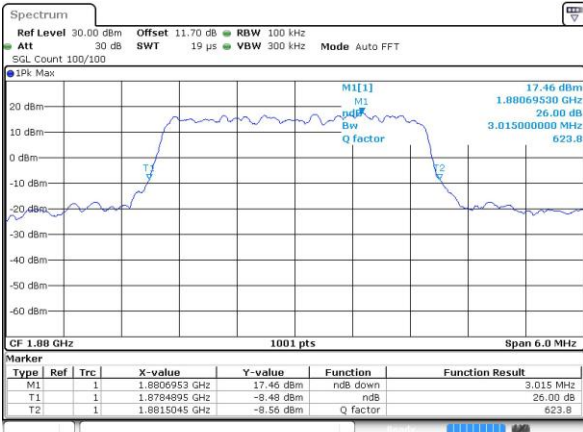

Middle Channel / 3MHz / QPSK

Date: 30 AUG 2018 12:02:48