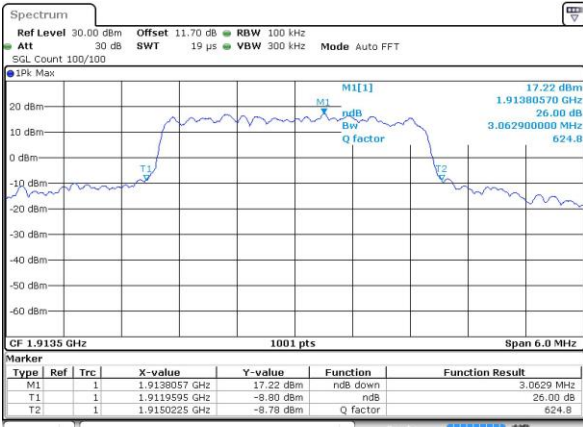

Date: 30 AUG 2018 15:24:46

Highest Channel / 1.4MHz / QPSK

Date: 30 AUG 2018 15:27:13

Highest Channel / 1.4MHz / 16QAM

Date: 30 AUG 2018 15:27:02

LTE Band 25

Lowest Channel / 3MHz / QPSK

Date: 30 AUG 2018 11:57:00

Lowest Channel / 3MHz / 16QAM

Date: 30 AUG 2018 11:57:11

Middle Channel / 3MHz / QPSK

Date: 30 AUG 2018 12:02:48

Middle Channel / 3MHz / 16QAM

Date: 30 AUG 2018 12:02:59

Highest Channel / 3MHz / QPSK

Date: 30 AUG 2018 12:05:26

Highest Channel / 3MHz / 16QAM

Date: 30 AUG 2018 12:05:14

LTE Band 25

Lowest Channel / 5MHz / QPSK

Date: 30 AUG 2018 12:11:02

Lowest Channel / 5MHz / 16QAM

Date: 30 AUG 2018 12:11:13

Middle Channel / 5MHz / QPSK