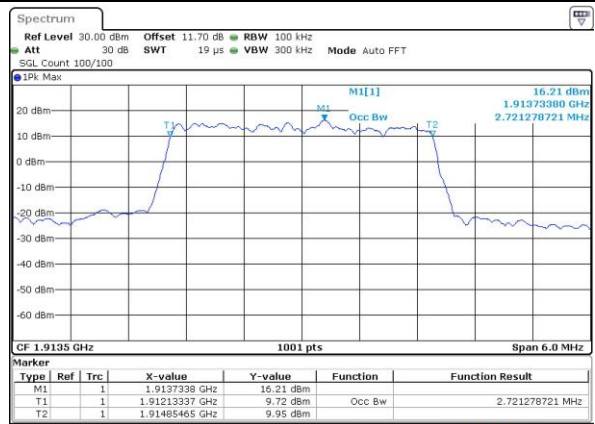

Middle Channel / 20MHz / 16QAM

Date: 30 AUG 2018 12:58:43

Highest Channel / 20MHz / QPSK

Date: 30 AUG 2018 13:00:58

Highest Channel / 20MHz / 16QAM

Date: 30 AUG 2018 13:01:10

LTE Band 25

Lowest Channel / 1.4MHz / 64QAM

Date: 14 NOV 2018 17:58:35

Lowest Channel / 3MHz / 64QAM

Date: 14 NOV 2018 16:19:36

Middle Channel / 1.4MHz / 64QAM

Date: 14 NOV 2018 17:48:49

Middle Channel / 3MHz / 64QAM

Date: 14 NOV 2018 16:22:55

Highest Channel / 1.4MHz / 64QAM

Date: 14 NOV 2018 17:51:11

Highest Channel / 3MHz / 64QAM

Date: 14 NOV 2018 16:24:17

LTE Band 25

Lowest Channel / 5MHz / 64QAM

Date: 14 NOV 2018 16:27:37

Lowest Channel / 10MHz / 64QAM

Date: 14 NOV 2018 16:35:38