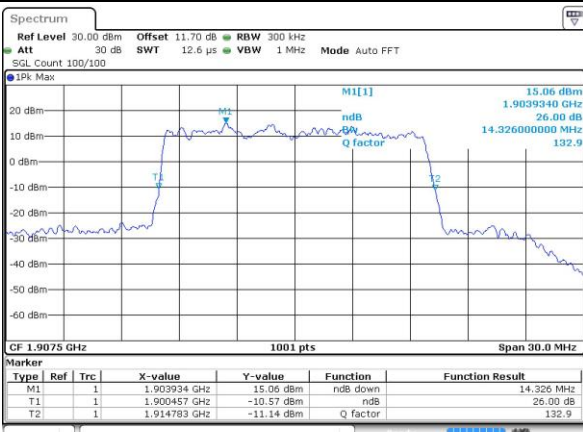

LTE Band 25

Lowest Channel / 15MHz / 64QAM

Date: 14 NOV 2018 16:43:50

Lowest Channel / 20MHz / 64QAM

Date: 14 NOV 2018 16:51:51

Middle Channel / 15MHz / 64QAM

Date: 14 NOV 2018 16:47:10

Middle Channel / 20MHz / 64QAM

Date: 14 NOV 2018 16:55:10

Highest Channel / 15MHz / 64QAM

Date: 14 NOV 2018 16:48:32

Highest Channel / 20MHz / 64QAM

Date: 14 NOV 2018 16:56:33

Occupied Bandwidth

Mode	LTE Band 25 : 99%OBW(MHz)											
BW	1.4MHz		3MHz		5MHz		10MHz		15MHz		20MHz	
Mod.	QPSK	16QAM	QPSK	16QAM	QPSK	16QAM	QPSK	16QAM	QPSK	16QAM	QPSK	16QAM
Lowest CH	1.08	1.08	2.7	2.72	4.5	4.5	9.01	9.01	13.34	13.46	18.3	18.38
Middle CH	1.09	1.1	2.72	2.72	4.52	4.5	9.05	9.03	13.52	13.46	18.38	18.42
Highest CH	1.1	1.09	2.75	2.74	4.52	4.51	9.03	8.99	13.37	13.49	18.3	18.3
Mode	LTE Band 25 : 99%OBW(MHz)											
BW	1.4MHz		3MHz		5MHz		10MHz		15MHz		20MHz	
Mod.	64QAM		64QAM		64QAM		64QAM		64QAM		64QAM	
Lowest CH	1.09	-	2.73	-	4.52	-	9.03	-	13.43	-	18.42	-
Middle CH	1.09	-	2.71	-	4.49	-	9.01	-	13.43	-	18.26	-
Highest CH	1.09	-	2.72	-	4.50	-	9.01	-	13.40	-	18.26	-