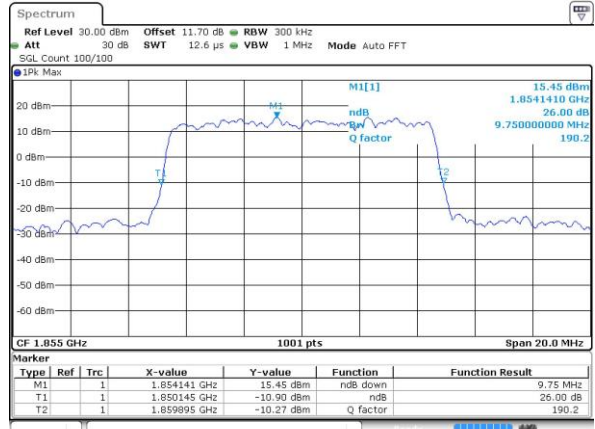

Date: 14 NOV 2018 17:51:23

Highest Channel / 3MHz / 64QAM

Date: 14 NOV 2018 16:24:28

LTE Band 25

Lowest Channel / 5MHz / 64QAM

Date: 14 NOV 2018 16:27:48

Lowest Channel / 10MHz / 64QAM

Date: 14 NOV 2018 16:35:50