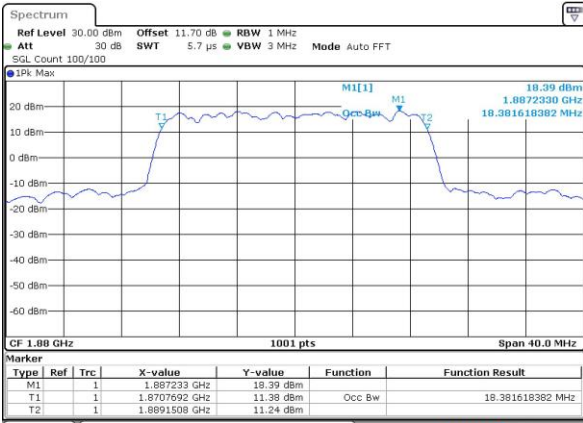

Date: 30 AUG 2018 12:47:09

LTE Band 25

Lowest Channel / 20MHz / QPSK

Date: 30 AUG 2018 12:52:45

Lowest Channel / 20MHz / 16QAM

Date: 30 AUG 2018 12:52:56

Middle Channel / 20MHz / QPSK

Date: 30 AUG 2018 12:58:32

Middle Channel / 20MHz / 16QAM

Date: 30 AUG 2018 12:58:43

Highest Channel / 20MHz / QPSK

Date: 30 AUG 2018 13:00:58

Highest Channel / 20MHz / 16QAM

Date: 30 AUG 2018 13:01:10

LTE Band 25

Lowest Channel / 1.4MHz / 64QAM

Date: 14 NOV 2018 17:58:35

Lowest Channel / 3MHz / 64QAM

Date: 14 NOV 2018 16:19:36

Middle Channel / 1.4MHz / 64QAM

Date: 14 NOV 2018 17:48:49

Middle Channel / 3MHz / 64QAM

Date: 14 NOV 2018 16:22:55

Highest Channel / 1.4MHz / 64QAM