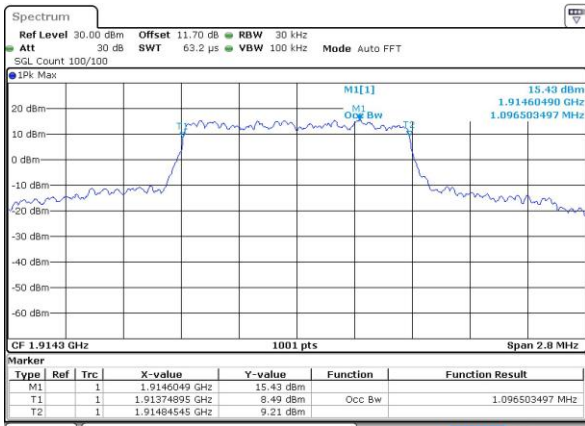

Date: 14 NOV 2018 16:55:10

Highest Channel / 15MHz / 64QAM

Date: 14 NOV 2018 16:48:32

Highest Channel / 20MHz / 64QAM

Date: 14 NOV 2018 16:56:33

Occupied Bandwidth

Mode	LTE Band 25 : 99%OBW(MHz)											
BW	1.4MHz		3MHz		5MHz		10MHz		15MHz		20MHz	
Mod.	QPSK	16QAM	QPSK	16QAM	QPSK	16QAM	QPSK	16QAM	QPSK	16QAM	QPSK	16QAM
Lowest CH	1.08	1.08	2.7	2.72	4.5	4.5	9.01	9.01	13.34	13.46	18.3	18.38
Middle CH	1.09	1.1	2.72	2.72	4.52	4.5	9.05	9.03	13.52	13.46	18.38	18.42
Highest CH	1.1	1.09	2.75	2.74	4.52	4.51	9.03	8.99	13.37	13.49	18.3	18.3
Mode	LTE Band 25 : 99%OBW(MHz)											
BW	1.4MHz		3MHz		5MHz		10MHz		15MHz		20MHz	
Mod.	64QAM		64QAM		64QAM		64QAM		64QAM		64QAM	
Lowest CH	1.09	-	2.73	-	4.52	-	9.03	-	13.43	-	18.42	-
Middle CH	1.09	-	2.71	-	4.49	-	9.01	-	13.43	-	18.26	-
Highest CH	1.09	-	2.72	-	4.50	-	9.01	-	13.40	-	18.26	-

LTE Band 25

Lowest Channel / 1.4MHz / QPSK

Date: 30 AUG 2018 15:17:05

Lowest Channel / 1.4MHz / 16QAM

Date: 30 AUG 2018 15:17:16

Middle Channel / 1.4MHz / QPSK

Date: 30 AUG 2018 15:24:12

Middle Channel / 1.4MHz / 16QAM

Date: 30 AUG 2018 15:24:23

Highest Channel / 1.4MHz / QPSK

Date: 30 AUG 2018 15:26:39

Highest Channel / 1.4MHz / 16QAM

Date: 30 AUG 2018 15:26:50

LTE Band 25

Lowest Channel / 3MHz / QPSK

Date: 30 AUG 2018 11:56:37