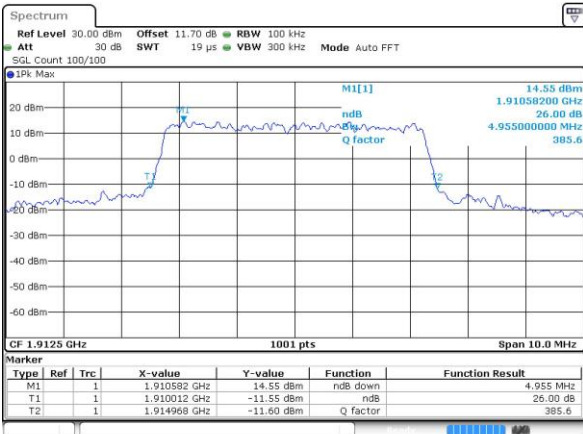

Highest Channel / 5MHz / QPSK

Date: 30 AUG 2018 12:19:27