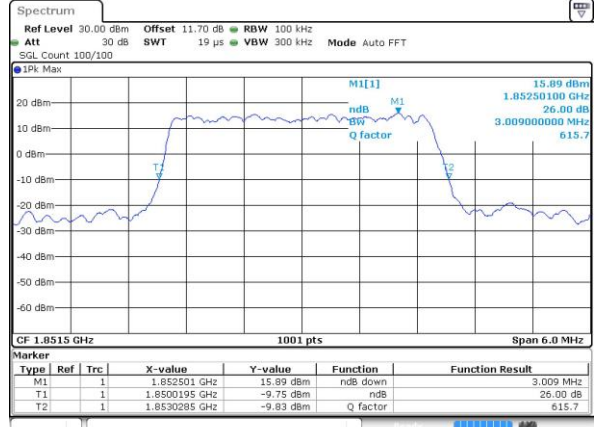

Lowest Channel / 3MHz / 16QAM

Date: 30 AUG 2018 11:57:11