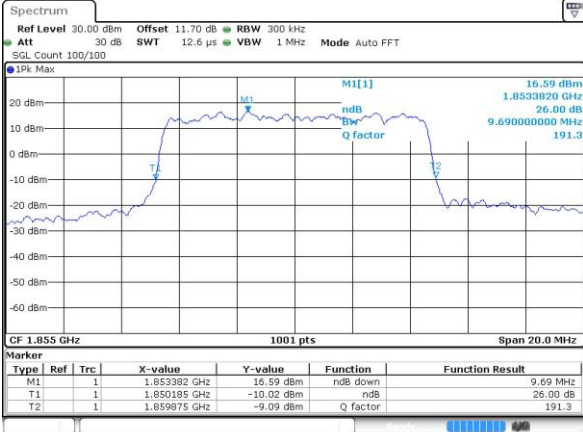

LTE Band 25

Lowest Channel / 10MHz / QPSK

Date: 30 AUG 2018 12:25:04