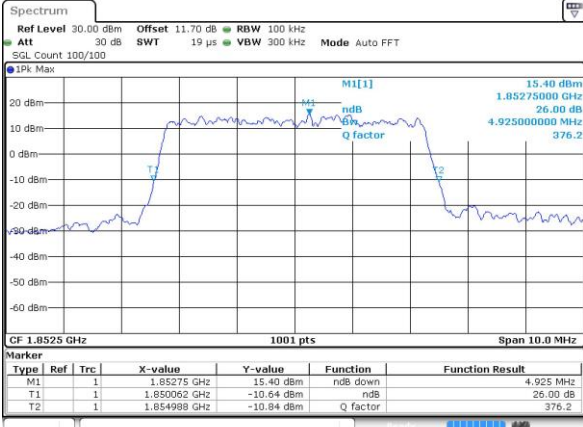

Highest Channel / 3MHz / 16QAM

Date: 30 AUG 2018 12:05:14

LTE Band 25

Lowest Channel / 5MHz / QPSK

Date: 30 AUG 2018 12:11:02

Lowest Channel / 5MHz / 16QAM

Date: 30 AUG 2018 12:11:13

Middle Channel / 5MHz / QPSK