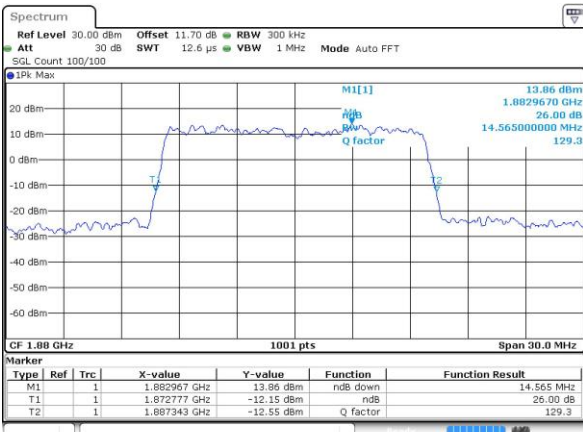

LTE Band 25

Lowest Channel / 15MHz / 64QAM

Date: 14 NOV 2018 16:43:50

Lowest Channel / 20MHz / 64QAM

Date: 14 NOV 2018 16:51:51

Middle Channel / 15MHz / 64QAM

Date: 14 NOV 2018 16:47:10

Middle Channel / 20MHz / 64QAM

Date: 14 NOV 2018 16:55:10

Highest Channel / 15MHz / 64QAM

Date: 14 NOV 2018 16:48:32

Highest Channel / 20MHz / 64QAM

Date: 14 NOV 2018 16:56:33

Occupied Bandwidth

Mode	LTE Band 25 : 99%OBW(MHz)											
BW	1.4MHz		3MHz		5MHz		10MHz		15MHz		20MHz	
Mod.	QPSK	16QAM	QPSK	16QAM	QPSK	16QAM	QPSK	16QAM	QPSK	16QAM	QPSK	16QAM
Lowest CH	1.08	1.08	2.7	2.72	4.5	4.5	9.01	9.01	13.34	13.46	18.3	18.38
Middle CH	1.09	1.1	2.72	2.72	4.52	4.5	9.05	9.03	13.52	13.46	18.38	18.42
Highest CH	1.1	1.09	2.75	2.74	4.52	4.51	9.03	8.99	13.37	13.49	18.3	18.3
Mode	LTE Band 25 : 99%OBW(MHz)											
BW	1.4MHz		3MHz		5MHz		10MHz		15MHz		20MHz	
Mod.	64QAM		64QAM		64QAM		64QAM		64QAM		64QAM	
Lowest CH	1.09	-	2.73	-	4.52	-	9.03	-	13.43	-	18.42	-
Middle CH	1.09	-	2.71	-	4.49	-	9.01	-	13.43	-	18.26	-
Highest CH	1.09	-	2.72	-	4.50	-	9.01	-	13.40	-	18.26	-