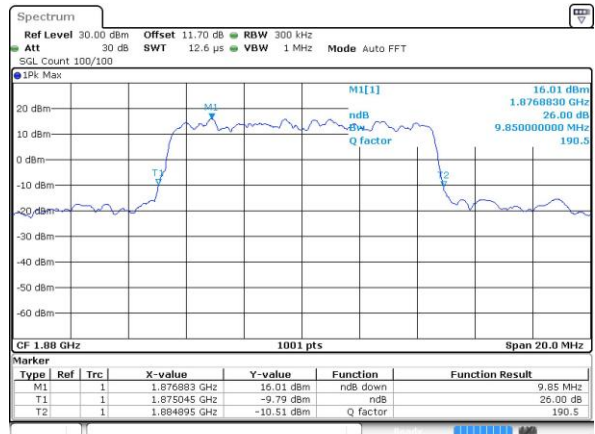

Lowest Channel / 10MHz / QPSK

Date: 30 AUG 2018 12:25:04

Lowest Channel / 10MHz / 16QAM

Date: 30 AUG 2018 12:25:15

Middle Channel / 10MHz / QPSK

Date: 30 AUG 2018 12:30:51

Middle Channel / 10MHz / 16QAM

Date: 30 AUG 2018 12:31:02

Highest Channel / 10MHz / QPSK

Date: 30 AUG 2018 12:33:29

Highest Channel / 10MHz / 16QAM

Date: 30 AUG 2018 12:33:18

LTE Band 25

Lowest Channel / 15MHz / QPSK

Date: 30 AUG 2018 12:39:05

Lowest Channel / 15MHz / 16QAM