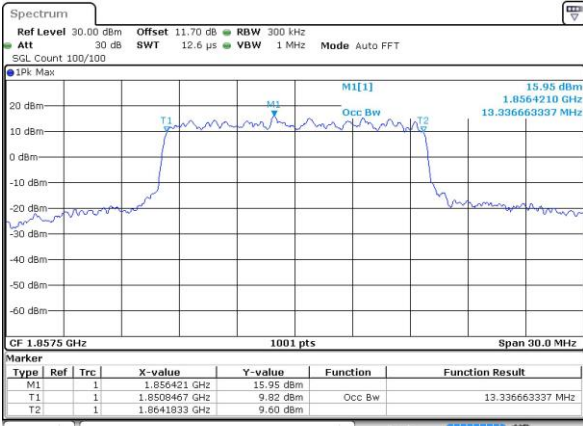

Highest Channel / 10MHz / QPSK

Date: 30 AUG 2018 12:32:55

Highest Channel / 10MHz / 16QAM

Date: 30 AUG 2018 12:33:07

LTE Band 25

Lowest Channel / 15MHz / QPSK

Date: 30 AUG 2018 12:38:42

Lowest Channel / 15MHz / 16QAM