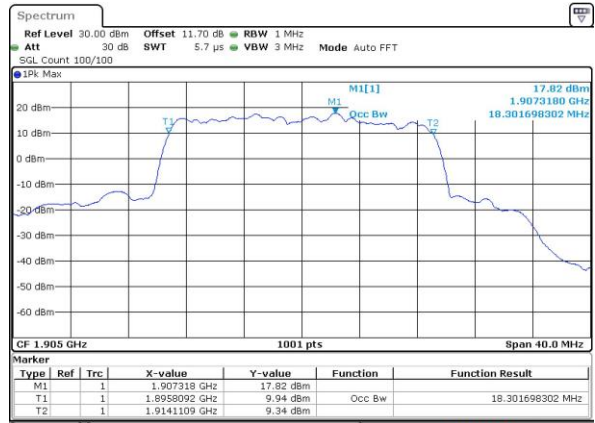

Date: 30 AUG 2018 12:47:09

LTE Band 25

Lowest Channel / 20MHz / QPSK

Date: 30 AUG 2018 12:52:45

Lowest Channel / 20MHz / 16QAM

Date: 30 AUG 2018 12:52:56

Middle Channel / 20MHz / QPSK

Date: 30 AUG 2018 12:58:32

Middle Channel / 20MHz / 16QAM

Date: 30 AUG 2018 12:58:43

Highest Channel / 20MHz / QPSK

Date: 30 AUG 2018 13:00:58

Highest Channel / 20MHz / 16QAM

Date: 30 AUG 2018 13:01:10

LTE Band 25

Lowest Channel / 1.4MHz / 64QAM

Date: 14 NOV 2018 17:58:35

Lowest Channel / 3MHz / 64QAM

Date: 14 NOV 2018 16:19:36

Middle Channel / 1.4MHz / 64QAM

Date: 14 NOV 2018 17:48:49

Middle Channel / 3MHz / 64QAM

Date: 14 NOV 2018 16:22:55

Highest Channel / 1.4MHz / 64QAM

Date: 14 NOV 2018 17:51:11

Highest Channel / 3MHz / 64QAM

Date: 14 NOV 2018 16:24:17

LTE Band 25

Lowest Channel / 5MHz / 64QAM

Date: 14 NOV 2018 16:27:37

Lowest Channel / 10MHz / 64QAM

Date: 14 NOV 2018 16:35:38