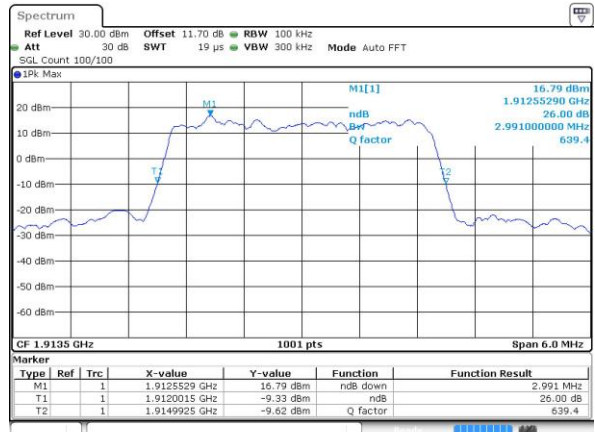

Middle Channel / 20MHz / 16QAM

Date: 30 AUG 2018 12:59:06

Highest Channel / 20MHz / QPSK

Date: 30 AUG 2018 13:01:33

Highest Channel / 20MHz / 16QAM

Date: 30 AUG 2018 13:01:21

LTE Band 25

Lowest Channel / 1.4MHz / 64QAM

Date: 14 NOV 2018 17:46:35

Lowest Channel / 3MHz / 64QAM

Date: 14 NOV 2018 16:19:47

Middle Channel / 1.4MHz / 64QAM

Date: 14 NOV 2018 17:50:00

Middle Channel / 3MHz / 64QAM

Date: 14 NOV 2018 16:23:06

Highest Channel / 1.4MHz / 64QAM

Date: 14 NOV 2018 17:51:23

Highest Channel / 3MHz / 64QAM

Date: 14 NOV 2018 16:24:28

LTE Band 25

Lowest Channel / 5MHz / 64QAM

Date: 14 NOV 2018 16:27:48

Lowest Channel / 10MHz / 64QAM

Date: 14 NOV 2018 16:35:50