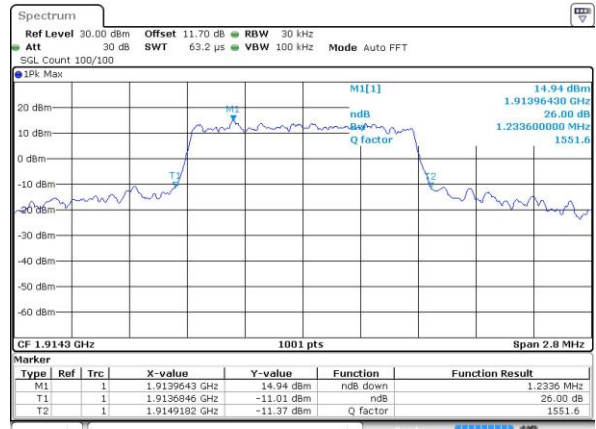

LTE Band 25

Lowest Channel / 1.4MHz / QPSK

Date: 30 AUG 2018 15:17:28

Lowest Channel / 1.4MHz / 16QAM

Date: 30 AUG 2018 15:17:39

Middle Channel / 1.4MHz / QPSK

Date: 30 AUG 2018 15:24:35

Middle Channel / 1.4MHz / 16QAM

Date: 30 AUG 2018 15:24:46

Highest Channel / 1.4MHz / QPSK

Date: 30 AUG 2018 15:27:13

Highest Channel / 1.4MHz / 16QAM

Date: 30 AUG 2018 15:27:02

LTE Band 25

Lowest Channel / 3MHz / QPSK

Date: 30 AUG 2018 11:57:00