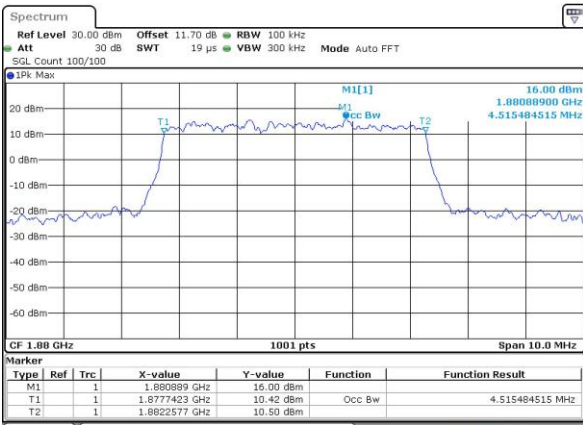

Highest Channel / 3MHz / 16QAM

Date: 30 AUG 2018 12:05:03

LTE Band 25

Lowest Channel / 5MHz / QPSK

Date: 30 AUG 2018 12:10:39

Lowest Channel / 5MHz / 16QAM

Date: 30 AUG 2018 12:10:51

Middle Channel / 5MHz / QPSK

Date: 30 AUG 2018 12:16:26

Middle Channel / 5MHz / 16QAM

Date: 30 AUG 2018 12:16:38

Highest Channel / 5MHz / QPSK

Date: 30 AUG 2018 12:18:53

Highest Channel / 5MHz / 16QAM

Date: 30 AUG 2018 12:19:05

LTE Band 25