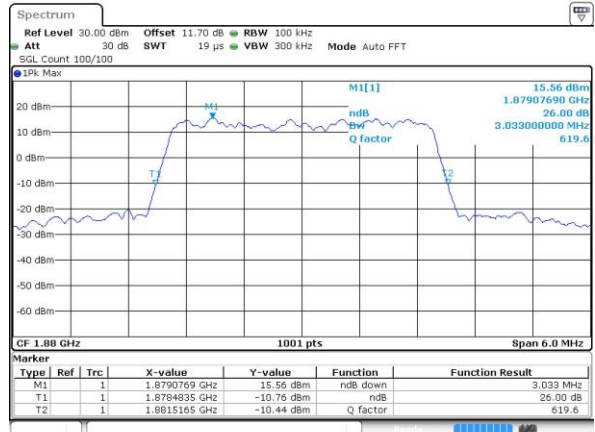

Middle Channel / 20MHz / 16QAM

Date: 30 AUG 2018 12:59:06

Highest Channel / 20MHz / QPSK

Date: 30 AUG 2018 13:01:33

Highest Channel / 20MHz / 16QAM

Date: 30 AUG 2018 13:01:21

LTE Band 25

Lowest Channel / 1.4MHz / 64QAM

Date: 14 NOV 2018 17:46:35

Lowest Channel / 3MHz / 64QAM

Date: 14 NOV 2018 16:19:47

Middle Channel / 1.4MHz / 64QAM

Date: 14 NOV 2018 17:50:00

Middle Channel / 3MHz / 64QAM

Date: 14 NOV 2018 16:23:06

Highest Channel / 1.4MHz / 64QAM

Date: 14 NOV 2018 17:51:23

Highest Channel / 3MHz / 64QAM

Date: 14 NOV 2018 16:24:28

LTE Band 25

Lowest Channel / 5MHz / 64QAM

Date: 14 NOV 2018 16:27:48

Lowest Channel / 10MHz / 64QAM

Date: 14 NOV 2018 16:35:50