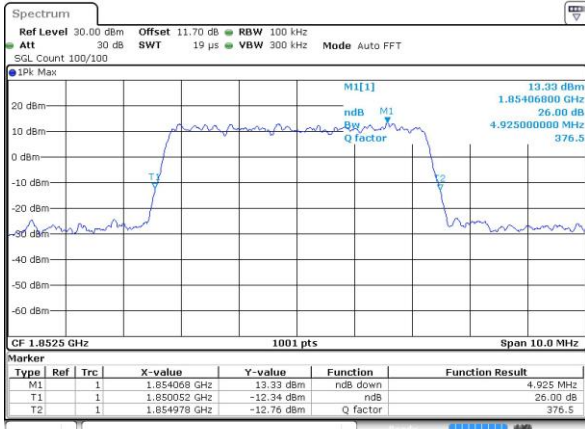

Date: 14 NOV 2018 17:51:23

Highest Channel / 3MHz / 64QAM

Date: 14 NOV 2018 16:24:28

LTE Band 25

Lowest Channel / 5MHz / 64QAM

Date: 14 NOV 2018 16:27:48

Lowest Channel / 10MHz / 64QAM

Date: 14 NOV 2018 16:35:50