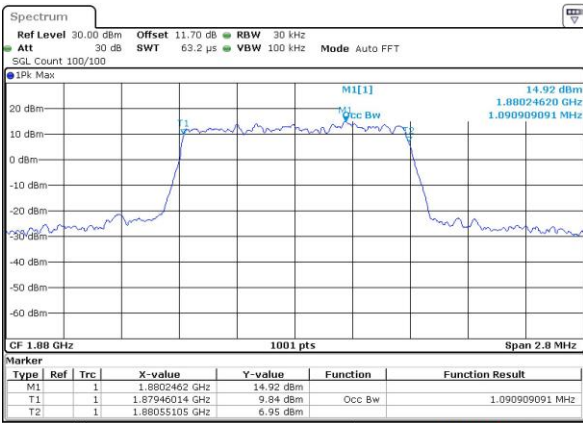

Middle Channel / 20MHz / 16QAM

Date: 30 AUG 2018 12:58:43

Highest Channel / 20MHz / QPSK

Date: 30 AUG 2018 13:00:58

Highest Channel / 20MHz / 16QAM

Date: 30 AUG 2018 13:01:10

LTE Band 25

Lowest Channel / 1.4MHz / 64QAM

Date: 14 NOV 2018 17:58:35

Lowest Channel / 3MHz / 64QAM

Date: 14 NOV 2018 16:19:36

Middle Channel / 1.4MHz / 64QAM

Date: 14 NOV 2018 17:48:49

Middle Channel / 3MHz / 64QAM

Date: 14 NOV 2018 16:22:55

Highest Channel / 1.4MHz / 64QAM