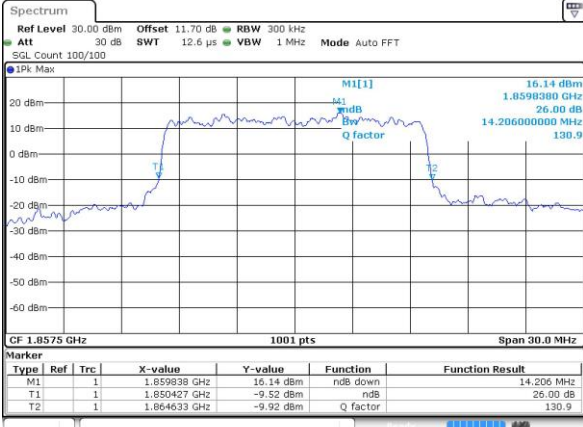

Highest Channel / 10MHz / QPSK

Date: 30 AUG 2018 12:33:29

Highest Channel / 10MHz / 16QAM

Date: 30 AUG 2018 12:33:18

LTE Band 25

Lowest Channel / 15MHz / QPSK

Date: 30 AUG 2018 12:39:05

Lowest Channel / 15MHz / 16QAM