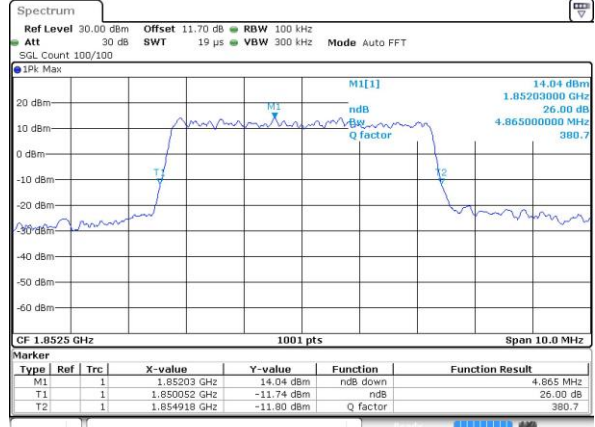

Highest Channel / 3MHz / 16QAM

Date: 30 AUG 2018 12:05:14

LTE Band 25

Lowest Channel / 5MHz / QPSK

Date: 30 AUG 2018 12:11:02

Lowest Channel / 5MHz / 16QAM

Date: 30 AUG 2018 12:11:13

Middle Channel / 5MHz / QPSK