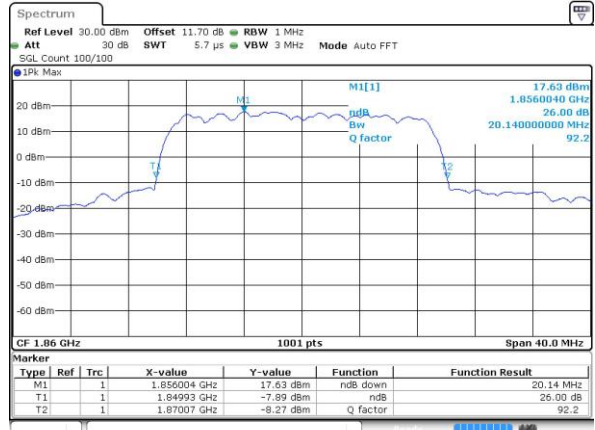

Date: 30 AUG 2018 12:47:20

LTE Band 25

Lowest Channel / 20MHz / QPSK

Date: 30 AUG 2018 12:53:07

Lowest Channel / 20MHz / 16QAM

Date: 30 AUG 2018 12:53:19

Middle Channel / 20MHz / QPSK

Date: 30 AUG 2018 12:58:55

Middle Channel / 20MHz / 16QAM

Date: 30 AUG 2018 12:59:06

Highest Channel / 20MHz / QPSK

Date: 30 AUG 2018 13:01:33

Highest Channel / 20MHz / 16QAM

Date: 30 AUG 2018 13:01:21

LTE Band 25

Lowest Channel / 1.4MHz / 64QAM