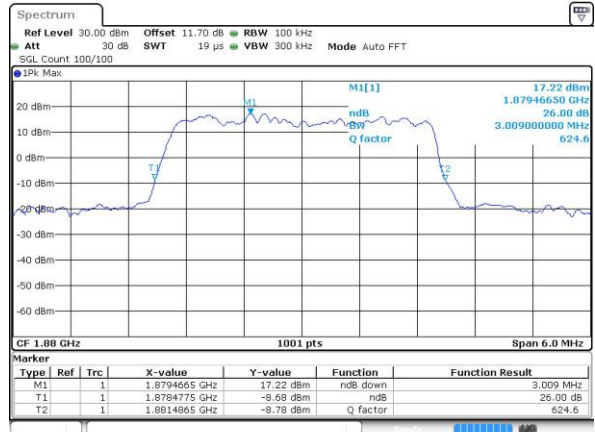

Middle Channel / 3MHz / 16QAM

Date: 30 AUG 2018 12:02:59