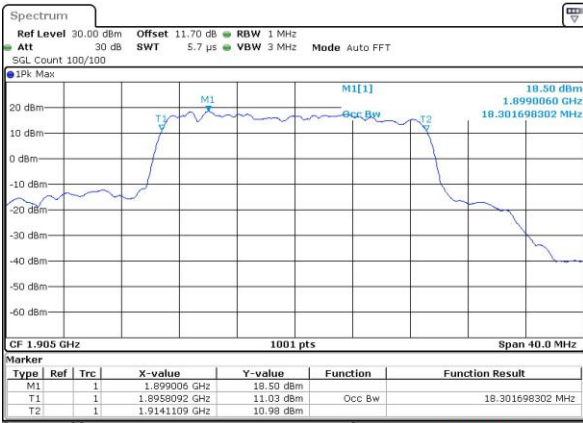

Date: 30 AUG 2018 12:47:09

LTE Band 25

Lowest Channel / 20MHz / QPSK

Date: 30 AUG 2018 12:52:45

Lowest Channel / 20MHz / 16QAM

Date: 30 AUG 2018 12:52:56

Middle Channel / 20MHz / QPSK

Date: 30 AUG 2018 12:58:32

Middle Channel / 20MHz / 16QAM

Date: 30 AUG 2018 12:58:43

Highest Channel / 20MHz / QPSK

Date: 30 AUG 2018 13:00:58

Highest Channel / 20MHz / 16QAM

Date: 30 AUG 2018 13:01:10

LTE Band 25

Lowest Channel / 1.4MHz / 64QAM