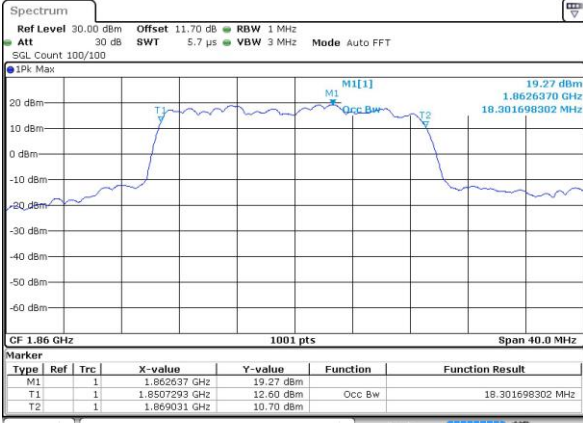

Highest Channel / 10MHz / QPSK

Date: 30 AUG 2018 12:32:55

Highest Channel / 10MHz / 16QAM

Date: 30 AUG 2018 12:33:07

LTE Band 25

Lowest Channel / 15MHz / QPSK

Date: 30 AUG 2018 12:38:42

Lowest Channel / 15MHz / 16QAM

Date: 30 AUG 2018 12:38:54

Middle Channel / 15MHz / QPSK

Date: 30 AUG 2018 12:44:30

Middle Channel / 15MHz / 16QAM

Date: 30 AUG 2018 12:44:41

Highest Channel / 15MHz / QPSK

Date: 30 AUG 2018 12:46:57

Highest Channel / 15MHz / 16QAM

Date: 30 AUG 2018 12:47:09

LTE Band 25

Lowest Channel / 20MHz / QPSK

Date: 30 AUG 2018 12:52:45

Lowest Channel / 20MHz / 16QAM

Date: 30 AUG 2018 12:52:56

Middle Channel / 20MHz / QPSK

Date: 30 AUG 2018 12:58:32