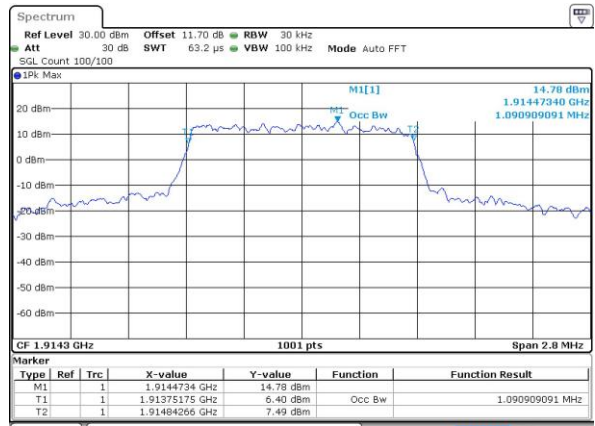

Date: 14 NOV 2018 16:55:10

Highest Channel / 15MHz / 64QAM

Date: 14 NOV 2018 16:48:32

Highest Channel / 20MHz / 64QAM

Date: 14 NOV 2018 16:56:33

Occupied Bandwidth

Mode	LTE Band 25 : 99%OBW(MHz)											
BW	1.4MHz		3MHz		5MHz		10MHz		15MHz		20MHz	
Mod.	QPSK	16QAM	QPSK	16QAM	QPSK	16QAM	QPSK	16QAM	QPSK	16QAM	QPSK	16QAM
Lowest CH	1.08	1.08	2.7	2.72	4.5	4.5	9.01	9.01	13.34	13.46	18.3	18.38
Middle CH	1.09	1.1	2.72	2.72	4.52	4.5	9.05	9.03	13.52	13.46	18.38	18.42
Highest CH	1.1	1.09	2.75	2.74	4.52	4.51	9.03	8.99	13.37	13.49	18.3	18.3
Mode	LTE Band 25 : 99%OBW(MHz)											
BW	1.4MHz		3MHz		5MHz		10MHz		15MHz		20MHz	
Mod.	64QAM		64QAM		64QAM		64QAM		64QAM		64QAM	
Lowest CH	1.09	-	2.73	-	4.52	-	9.03	-	13.43	-	18.42	-
Middle CH	1.09	-	2.71	-	4.49	-	9.01	-	13.43	-	18.26	-
Highest CH	1.09	-	2.72	-	4.50	-	9.01	-	13.40	-	18.26	-

LTE Band 25

Lowest Channel / 1.4MHz / QPSK

Date: 30 AUG 2018 15:17:05

Lowest Channel / 1.4MHz / 16QAM

Date: 30 AUG 2018 15:17:16

Middle Channel / 1.4MHz / QPSK

Date: 30 AUG 2018 15:24:12

Middle Channel / 1.4MHz / 16QAM

Date: 30 AUG 2018 15:24:23

Highest Channel / 1.4MHz / QPSK

Date: 30 AUG 2018 15:26:39

Highest Channel / 1.4MHz / 16QAM

Date: 30 AUG 2018 15:26:50

LTE Band 25

Lowest Channel / 3MHz / QPSK

Date: 30 AUG 2018 11:56:37