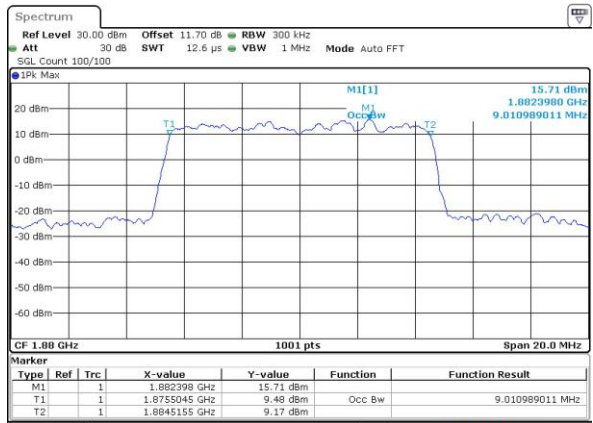

Date: 14 NOV 2018 17:58:35

Lowest Channel / 3MHz / 64QAM

Date: 14 NOV 2018 16:19:36

Middle Channel / 1.4MHz / 64QAM

Date: 14 NOV 2018 17:48:49

Middle Channel / 3MHz / 64QAM

Date: 14 NOV 2018 16:22:55

Highest Channel / 1.4MHz / 64QAM

Date: 14 NOV 2018 17:51:11

Highest Channel / 3MHz / 64QAM

Date: 14 NOV 2018 16:24:17

LTE Band 25

Lowest Channel / 5MHz / 64QAM

Date: 14 NOV 2018 16:27:37

Lowest Channel / 10MHz / 64QAM

Date: 14 NOV 2018 16:35:38

Middle Channel / 5MHz / 64QAM

Date: 14 NOV 2018 16:30:56

Middle Channel / 10MHz / 64QAM

Date: 14 NOV 2018 16:38:58

Highest Channel / 5MHz / 64QAM

Date: 14 NOV 2018 16:32:19

Highest Channel / 10MHz / 64QAM

Date: 14 NOV 2018 16:40:20