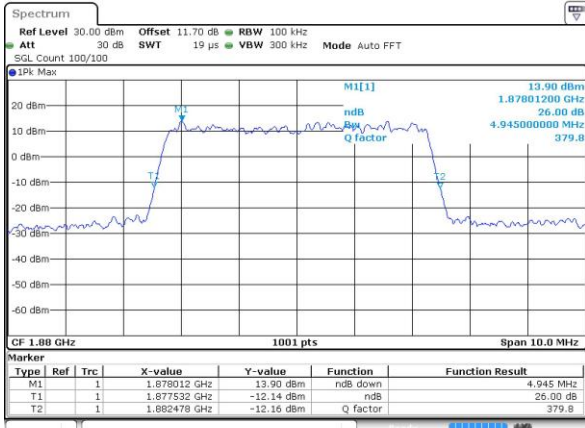

Middle Channel / 5MHz / 64QAM

Date: 14 NOV 2018 16:31:08