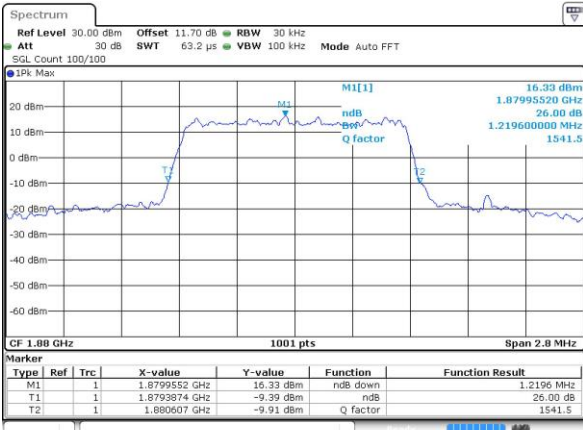

LTE Band 25

Lowest Channel / 1.4MHz / QPSK

Date: 30 AUG 2018 15:17:28

Lowest Channel / 1.4MHz / 16QAM

Date: 30 AUG 2018 15:17:39

Middle Channel / 1.4MHz / QPSK

Date: 30 AUG 2018 15:24:35

Middle Channel / 1.4MHz / 16QAM

Date: 30 AUG 2018 15:24:46

Highest Channel / 1.4MHz / QPSK

Date: 30 AUG 2018 15:27:13

Highest Channel / 1.4MHz / 16QAM

Date: 30 AUG 2018 15:27:02

LTE Band 25

Lowest Channel / 3MHz / QPSK

Date: 30 AUG 2018 11:57:00