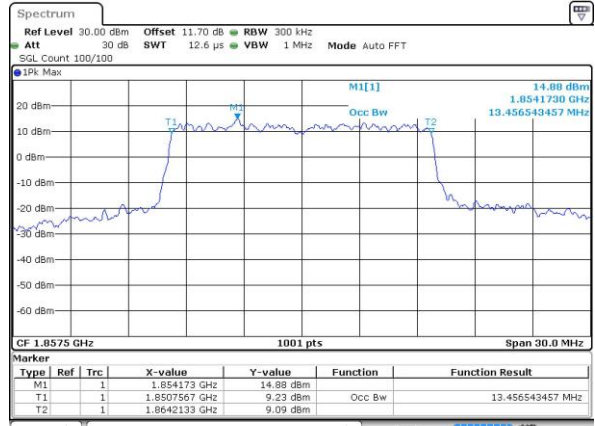

Highest Channel / 10MHz / QPSK

Date: 30 AUG 2018 12:32:55

Highest Channel / 10MHz / 16QAM

Date: 30 AUG 2018 12:33:07

LTE Band 25

Lowest Channel / 15MHz / QPSK

Date: 30 AUG 2018 12:38:42

Lowest Channel / 15MHz / 16QAM