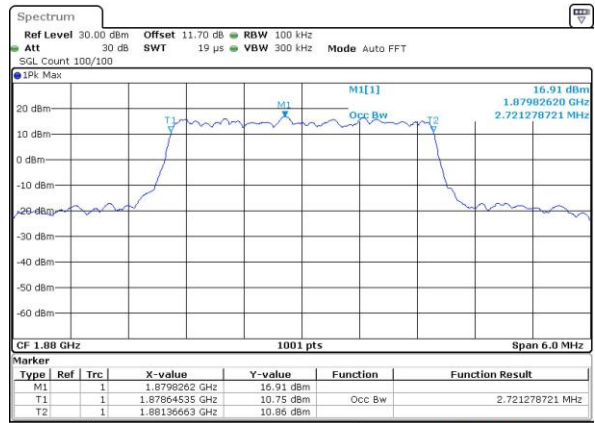

Date: 30 AUG 2018 15:24:23

Highest Channel / 1.4MHz / QPSK

Date: 30 AUG 2018 15:26:39

Highest Channel / 1.4MHz / 16QAM

Date: 30 AUG 2018 15:26:50

LTE Band 25

Lowest Channel / 3MHz / QPSK

Date: 30 AUG 2018 11:56:37

Lowest Channel / 3MHz / 16QAM

Date: 30 AUG 2018 11:56:48

Middle Channel / 3MHz / QPSK

Date: 30 AUG 2018 12:02:25

Middle Channel / 3MHz / 16QAM

Date: 30 AUG 2018 12:02:36

Highest Channel / 3MHz / QPSK

Date: 30 AUG 2018 12:04:52

Highest Channel / 3MHz / 16QAM

Date: 30 AUG 2018 12:05:03

LTE Band 25

Lowest Channel / 5MHz / QPSK

Date: 30 AUG 2018 12:10:39

Lowest Channel / 5MHz / 16QAM

Date: 30 AUG 2018 12:10:51

Middle Channel / 5MHz / QPSK