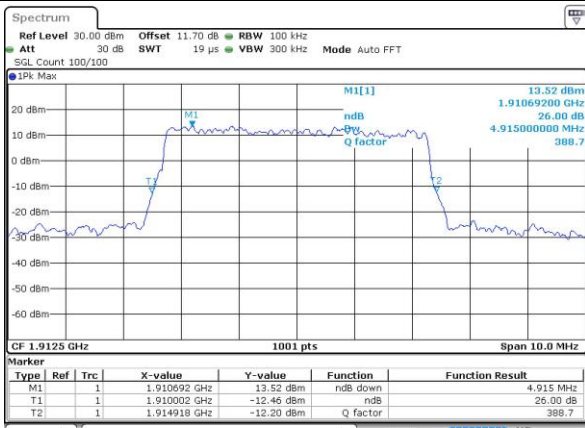

Middle Channel / 5MHz / 64QAM

Date: 14 NOV 2018 16:31:08

Middle Channel / 10MHz / 64QAM

Date: 14 NOV 2018 16:39:09

Highest Channel / 5MHz / 64QAM

Date: 14 NOV 2018 16:32:30

Highest Channel / 10MHz / 64QAM

Date: 14 NOV 2018 16:40:31