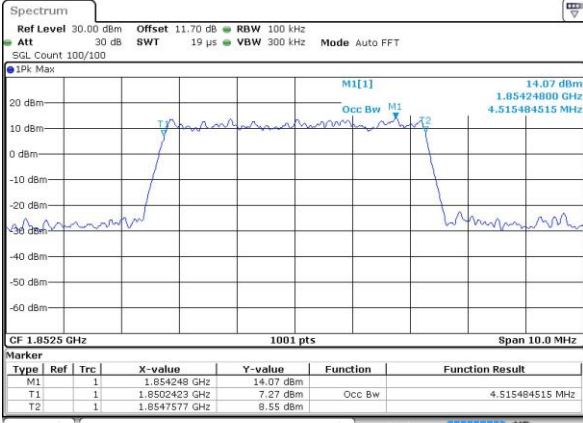

Date: 14 NOV 2018 17:58:35

Lowest Channel / 3MHz / 64QAM

Date: 14 NOV 2018 16:19:36

Middle Channel / 1.4MHz / 64QAM

Date: 14 NOV 2018 17:48:49

Middle Channel / 3MHz / 64QAM

Date: 14 NOV 2018 16:22:55

Highest Channel / 1.4MHz / 64QAM

Date: 14 NOV 2018 17:51:11

Highest Channel / 3MHz / 64QAM

Date: 14 NOV 2018 16:24:17

LTE Band 25

Lowest Channel / 5MHz / 64QAM

Date: 14 NOV 2018 16:27:37

Lowest Channel / 10MHz / 64QAM

Date: 14 NOV 2018 16:35:38

Middle Channel / 5MHz / 64QAM

Date: 14 NOV 2018 16:30:56

Middle Channel / 10MHz / 64QAM

Date: 14 NOV 2018 16:38:58

Highest Channel / 5MHz / 64QAM

Date: 14 NOV 2018 16:32:19

Highest Channel / 10MHz / 64QAM

Date: 14 NOV 2018 16:40:20