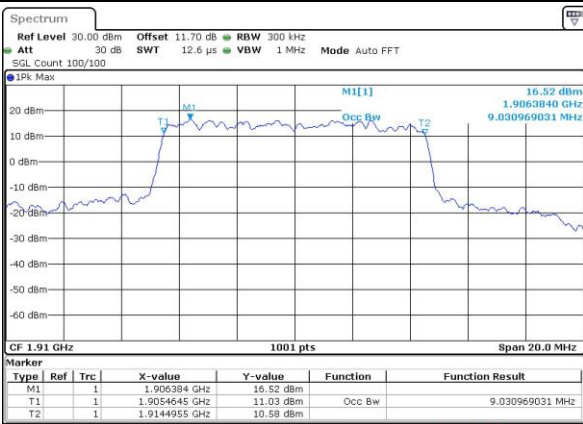

Date: 30 AUG 2018 12:16:26

Middle Channel / 5MHz / 16QAM

Date: 30 AUG 2018 12:16:38

Highest Channel / 5MHz / QPSK

Date: 30 AUG 2018 12:18:53

Highest Channel / 5MHz / 16QAM

Date: 30 AUG 2018 12:19:05

LTE Band 25

Lowest Channel / 10MHz / QPSK

Date: 30 AUG 2018 12:24:41

Lowest Channel / 10MHz / 16QAM

Date: 30 AUG 2018 12:24:52

Middle Channel / 10MHz / QPSK

Date: 30 AUG 2018 12:30:28

Middle Channel / 10MHz / 16QAM

Date: 30 AUG 2018 12:30:40

Highest Channel / 10MHz / QPSK

Date: 30 AUG 2018 12:32:55

Highest Channel / 10MHz / 16QAM

Date: 30 AUG 2018 12:33:07

LTE Band 25

Lowest Channel / 15MHz / QPSK

Date: 30 AUG 2018 12:38:42

Lowest Channel / 15MHz / 16QAM