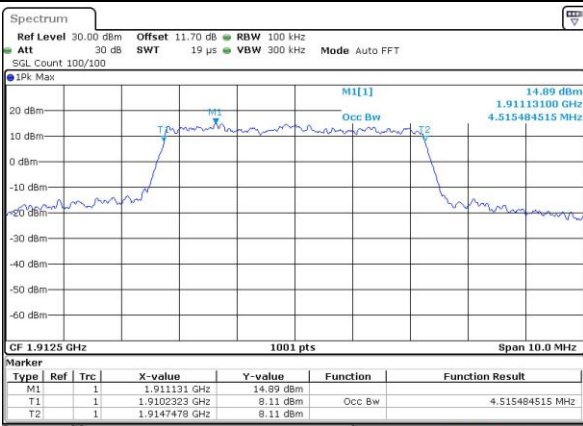

Highest Channel / 3MHz / 16QAM

Date: 30 AUG 2018 12:05:03

LTE Band 25

Lowest Channel / 5MHz / QPSK

Date: 30 AUG 2018 12:10:39

Lowest Channel / 5MHz / 16QAM

Date: 30 AUG 2018 12:10:51

Middle Channel / 5MHz / QPSK

Date: 30 AUG 2018 12:16:26

Middle Channel / 5MHz / 16QAM

Date: 30 AUG 2018 12:16:38

Highest Channel / 5MHz / QPSK

Date: 30 AUG 2018 12:18:53

Highest Channel / 5MHz / 16QAM

Date: 30 AUG 2018 12:19:05

LTE Band 25