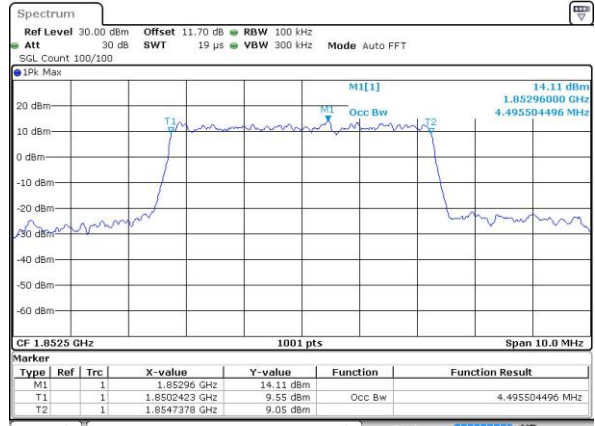

Highest Channel / 3MHz / 16QAM

Date: 30 AUG 2018 12:05:03

LTE Band 25

Lowest Channel / 5MHz / QPSK

Date: 30 AUG 2018 12:10:39

Lowest Channel / 5MHz / 16QAM

Date: 30 AUG 2018 12:10:51

Middle Channel / 5MHz / QPSK

Date: 30 AUG 2018 12:16:26

Middle Channel / 5MHz / 16QAM

Date: 30 AUG 2018 12:16:38

Highest Channel / 5MHz / QPSK

Date: 30 AUG 2018 12:18:53

Highest Channel / 5MHz / 16QAM

Date: 30 AUG 2018 12:19:05

LTE Band 25