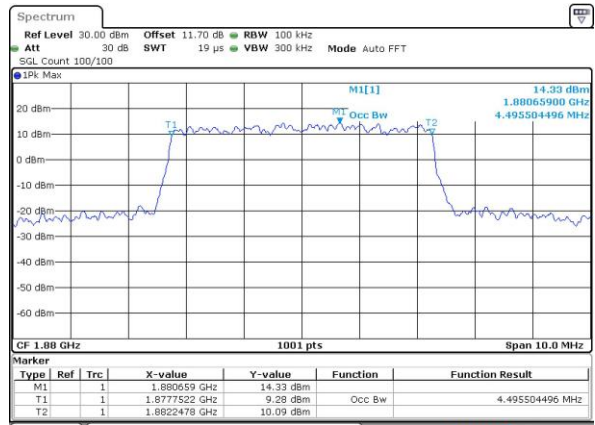

Highest Channel / 3MHz / 16QAM

Date: 30 AUG 2018 12:05:03

LTE Band 25

Lowest Channel / 5MHz / QPSK

Date: 30 AUG 2018 12:10:39

Lowest Channel / 5MHz / 16QAM

Date: 30 AUG 2018 12:10:51

Middle Channel / 5MHz / QPSK

Date: 30 AUG 2018 12:16:26

Middle Channel / 5MHz / 16QAM

Date: 30 AUG 2018 12:16:38

Highest Channel / 5MHz / QPSK

Date: 30 AUG 2018 12:18:53

Highest Channel / 5MHz / 16QAM

Date: 30 AUG 2018 12:19:05

LTE Band 25