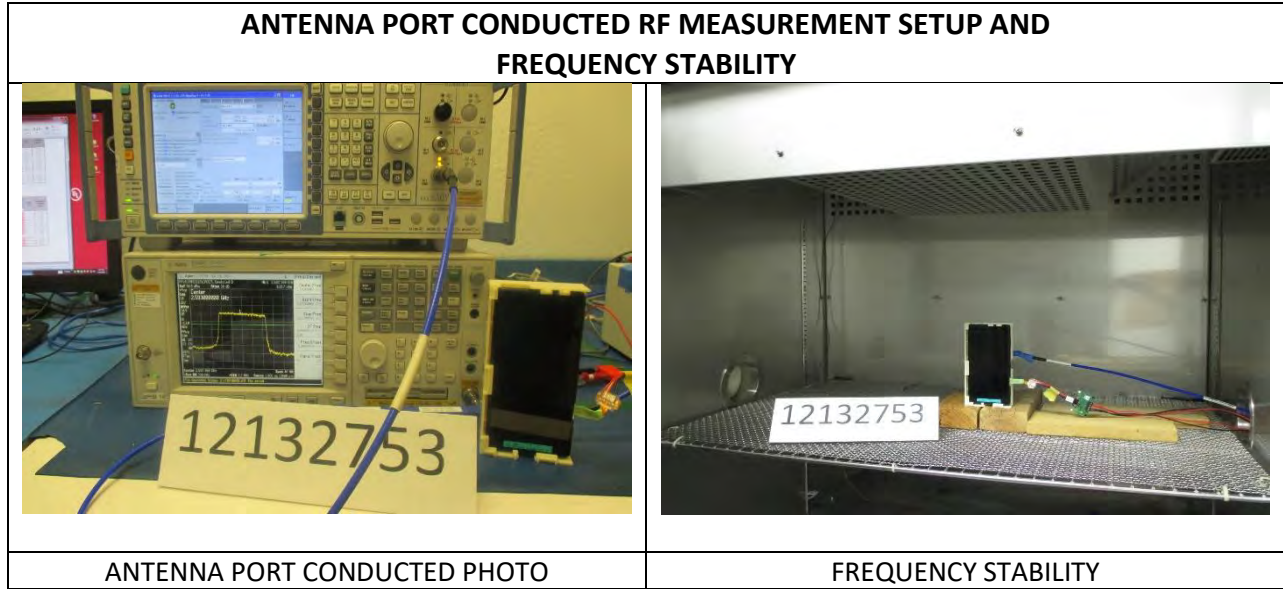

10. SETUP PHOTOS

RADIATED RF MEASUREMENT SETUP FOR PORTABLE CONFIGURATION

ABOVE 1GHz FRONT PHOTO

BELOW 1GHz BACK PHOTO

X-AXIS FRONT PHOTO

Y-AXIS FRONT PHOTO

Z-AXIS FRONT PHOTO

END OF REPORT