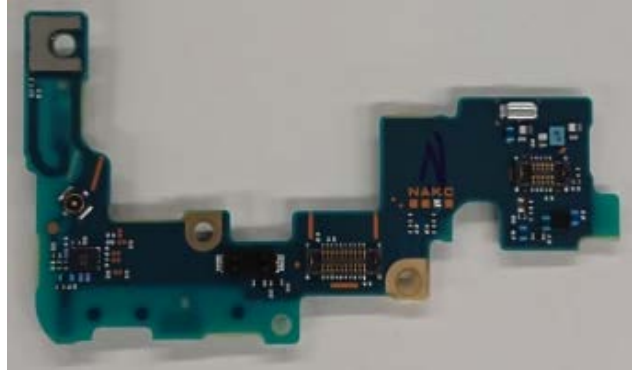

FCC ID: PY7-04685Z Internal Photo

**Without LCD**

**Without PBA and Battery**

**LCD**

**Internal PWB with Shield cases (Front-side)**

**Internal PWB without Shield cases (Front-side)**

**Internal PWB with Shield cases (Rear-side)**

**Internal PWB without Shield cases (Rear-side)**

**Internal ANT1 PWB (Front-side)**

**Internal ANT1 PWB (Back-side)**

**Internal ANT1 PWB without Shield (Front-side)**