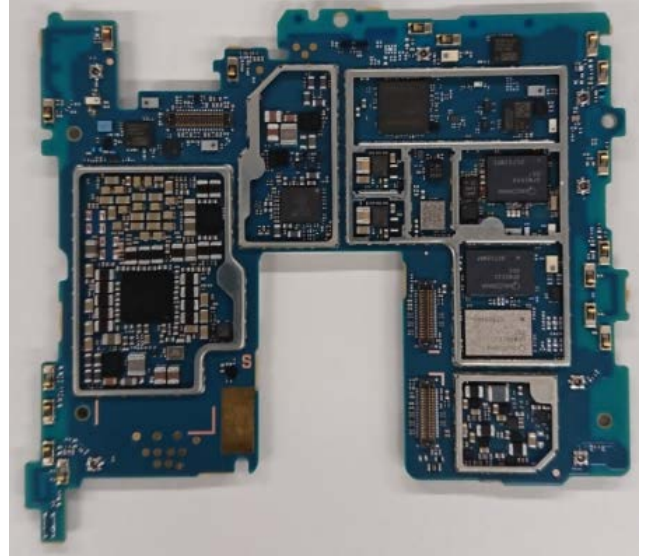

FCC ID: PY7-04685Z Internal Photo

**Without LCD**

**Without PBA and Battery**

**LCD**

**Internal PWB with Shield cases (Front-side)**

**Internal PWB without Shield cases (Front-side)**

**Internal PWB with Shield cases (Rear-side)**

**Internal PWB without Shield cases (Rear-side)**

**Internal ANT1 PWB (Front-side)**

**Internal ANT1 PWB (Back-side)**

**Internal ANT1 PWB without Shield (Front-side)**