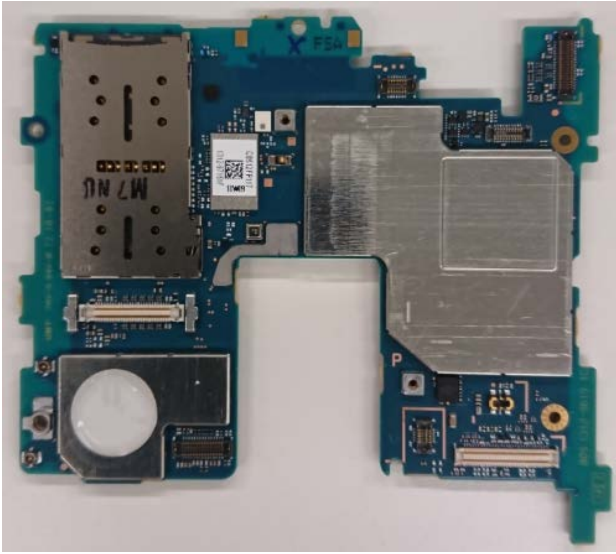

FCC ID: PY7-04685Z Internal Photo

**Without LCD**

**Without PBA and Battery**

**LCD**

**Internal PWB with Shield cases (Front-side)**

**Internal PWB without Shield cases (Front-side)**

**Internal PWB with Shield cases (Rear-side)**

**Internal PWB without Shield cases (Rear-side)**

**Internal ANT1 PWB (Front-side)**

**Internal ANT1 PWB (Back-side)**

**Internal ANT1 PWB without Shield (Front-side)**