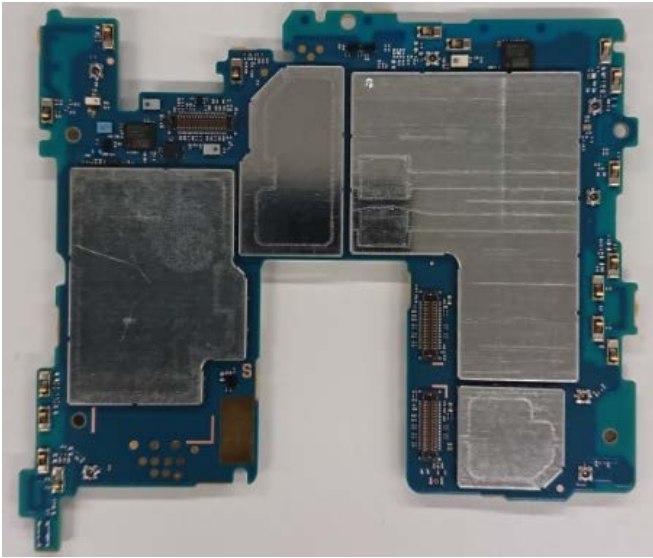

FCC ID: PY7-04685Z Internal Photo

**Without LCD**

**Without PBA and Battery**

**LCD**

**Internal PWB with Shield cases (Front-side)**

**Internal PWB without Shield cases (Front-side)**

**Internal PWB with Shield cases (Rear-side)**

**Internal PWB without Shield cases (Rear-side)**

**Internal ANT1 PWB (Front-side)**

**Internal ANT1 PWB (Back-side)**

**Internal ANT1 PWB without Shield (Front-side)**