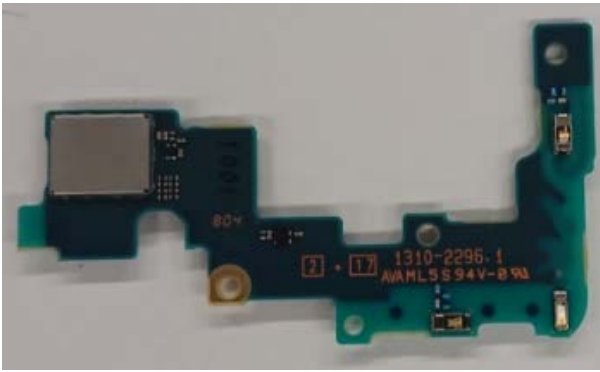

FCC ID: PY7-04685Z Internal Photo

**Without LCD**

**Without PBA and Battery**

**LCD**

**Internal PWB with Shield cases (Front-side)**

**Internal PWB without Shield cases (Front-side)**

**Internal PWB with Shield cases (Rear-side)**

**Internal PWB without Shield cases (Rear-side)**

**Internal ANT1 PWB (Front-side)**

**Internal ANT1 PWB (Back-side)**

**Internal ANT1 PWB without Shield (Front-side)**