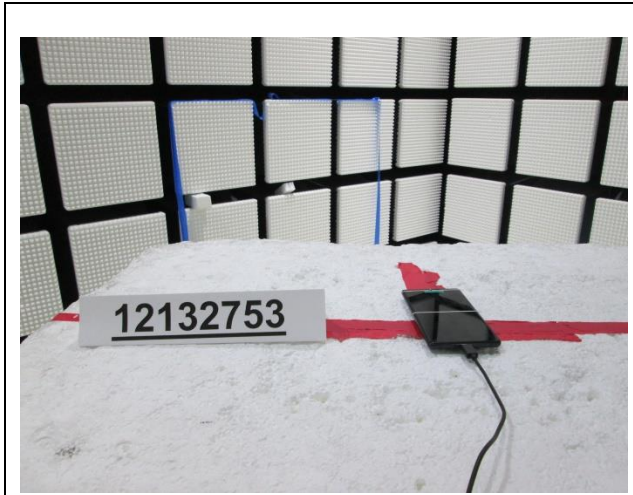

### RADIATED RF MEASUREMENT SETUP

**BELOW 30 MHz (FRONT)**

**BELOW 30 MHz (BACK)**

**BELOW 1GHz (FRONT)**

**BELOW 1GHz (BACK)**

**ABOVE 1GHz (FRONT)**

**ABOVE 1GHz (BACK)**

**ORIENTATIONS**