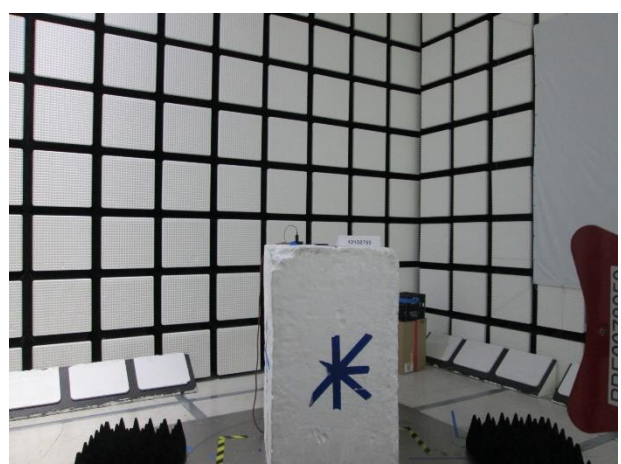

### RADIATED RF MEASUREMENT SETUP

**BELOW 30 MHz (FRONT)**

**BELOW 30 MHz (BACK)**

**BELOW 1GHz (FRONT)**

**BELOW 1GHz (BACK)**

**ABOVE 1GHz (FRONT)**

**ABOVE 1GHz (BACK)**

**ORIENTATIONS**