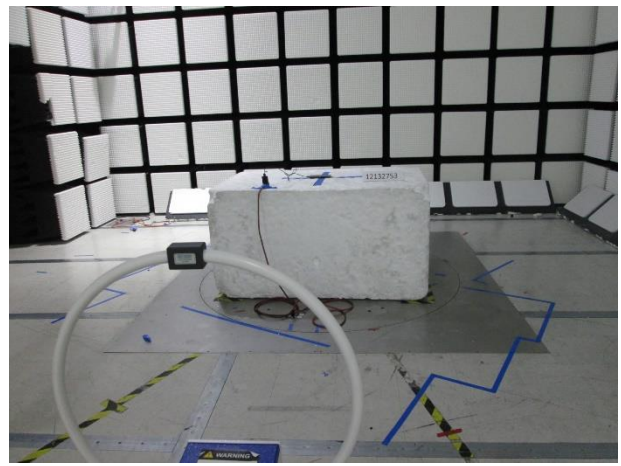

### RADIATED RF MEASUREMENT SETUP

**BELOW 30 MHz (FRONT)**

**BELOW 30 MHz (BACK)**

**BELOW 1GHz (FRONT)**

**BELOW 1GHz (BACK)**

**ABOVE 1GHz (FRONT)**

**ABOVE 1GHz (BACK)**

**ORIENTATIONS**