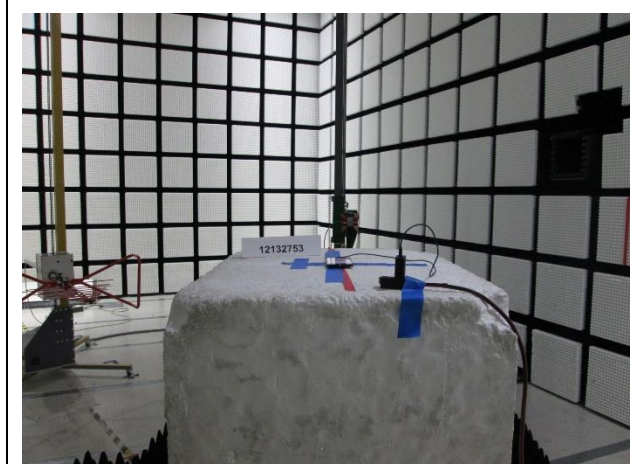

### RADIATED RF MEASUREMENT SETUP

**BELOW 30 MHz (FRONT)**

**BELOW 30 MHz (BACK)**

**BELOW 1GHz (FRONT)**

**BELOW 1GHz (BACK)**

**ABOVE 1GHz (FRONT)**

**ABOVE 1GHz (BACK)**

**ORIENTATIONS**