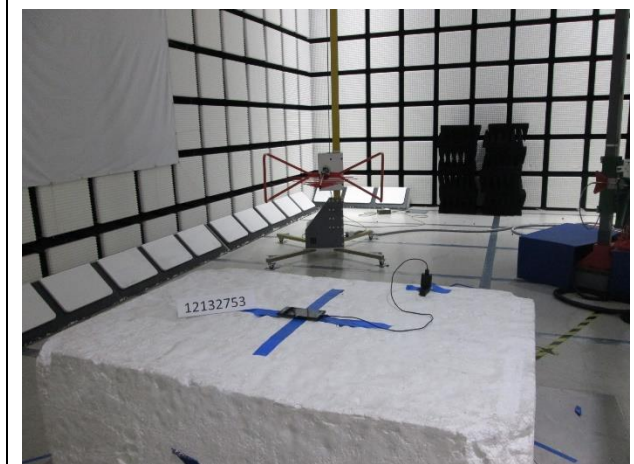

### RADIATED RF MEASUREMENT SETUP

**BELOW 30 MHz (FRONT)**

**BELOW 30 MHz (BACK)**

**BELOW 1GHz (FRONT)**

**BELOW 1GHz (BACK)**

**ABOVE 1GHz (FRONT)**

**ABOVE 1GHz (BACK)**

**ORIENTATIONS**