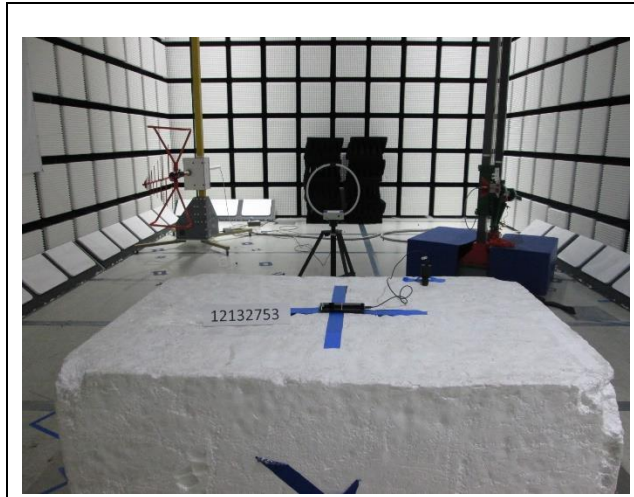

### RADIATED RF MEASUREMENT SETUP

**BELOW 30 MHz (FRONT)**

**BELOW 30 MHz (BACK)**

**BELOW 1GHz (FRONT)**

**BELOW 1GHz (BACK)**

**ABOVE 1GHz (FRONT)**

**ABOVE 1GHz (BACK)**

**ORIENTATIONS**