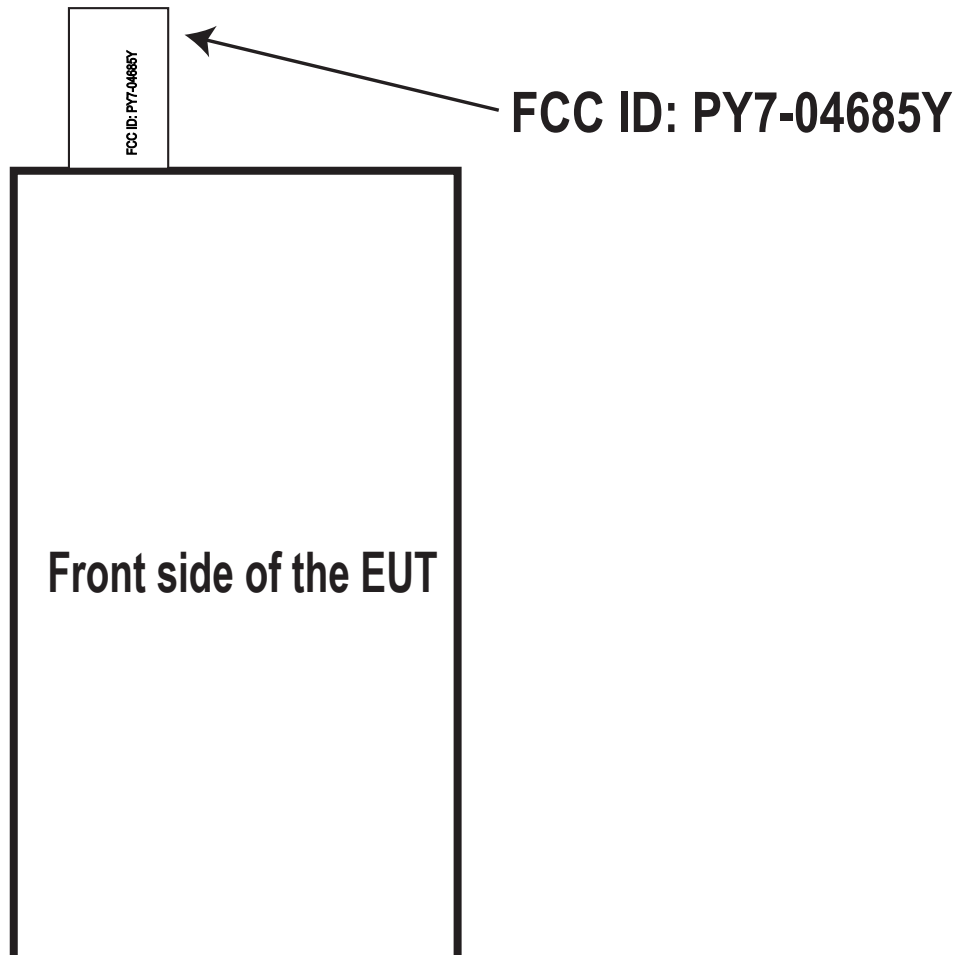

## Label and Label Location

### PY7-04685Y

The FCC ID is not on the exterior of the device but labelling meets the conditions allowed in KDB 784748 for the label to be placed in a user accessible area:

1. The device is handheld
2. The quick start manual directs the user where to find the FCC label
3. The user does not require any special tools to access the FCC label and the label is not removable
4. The FCC ID is on the label, FCC15.19(a) statement in manual due to device size.
5. The label tray which has FCC ID is stored in the same place of the SIM card tray, pull it out to exhibit FCC ID.