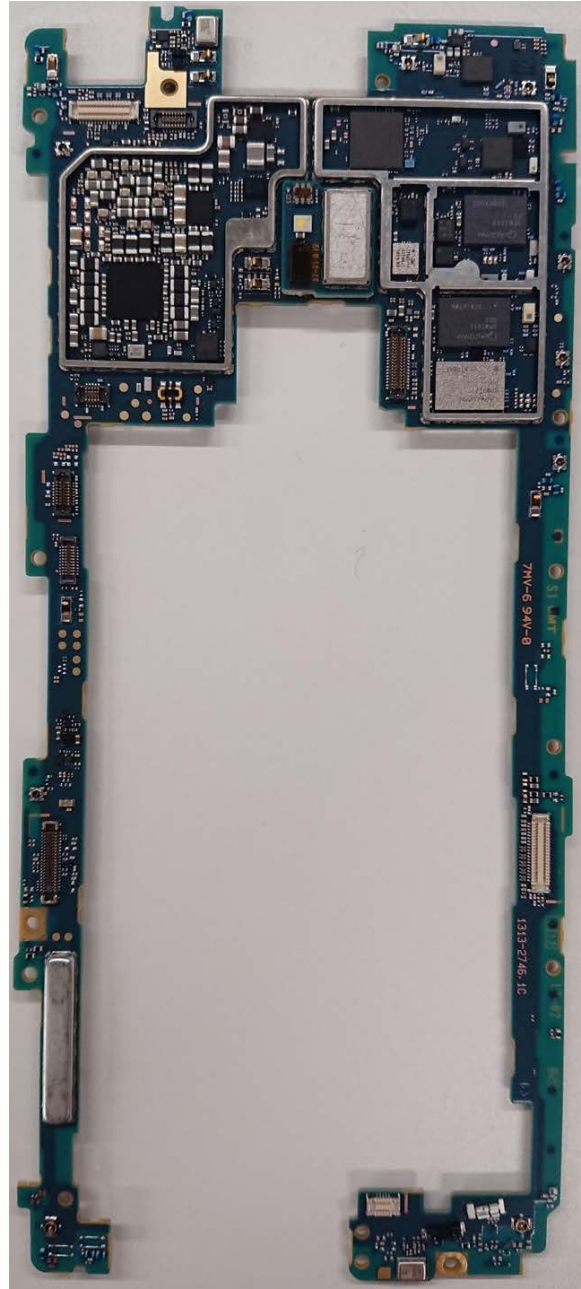

FCC ID: PY7-04685Y Internal Photo

Without Rear panel

Without PBA and Battery

Rear panel

Internal PWB with Shield cases (Front-side)

Internal PWB without Shield cases (Front-side)

Internal PWB with Shield cases (Rear-side)

Internal PWB without Shield cases (Rear-side)

Battery: