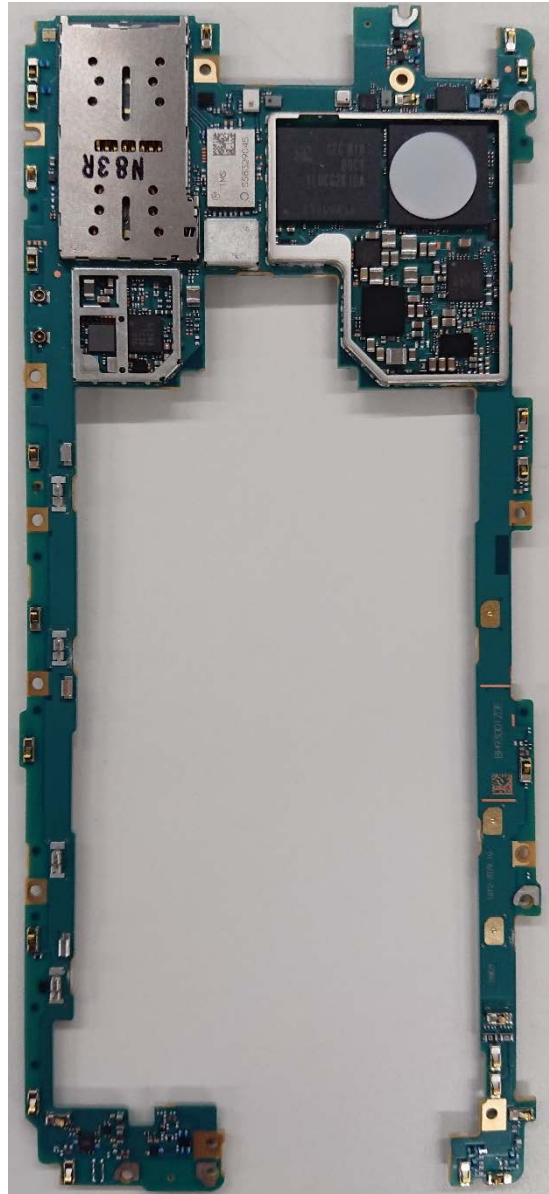

FCC ID: PY7-04685Y Internal Photo

Without Rear panel

Without PBA and Battery

Rear panel

Internal PWB with Shield cases (Front-side)

Internal PWB without Shield cases (Front-side)

Internal PWB with Shield cases (Rear-side)

Internal PWB without Shield cases (Rear-side)

Battery: