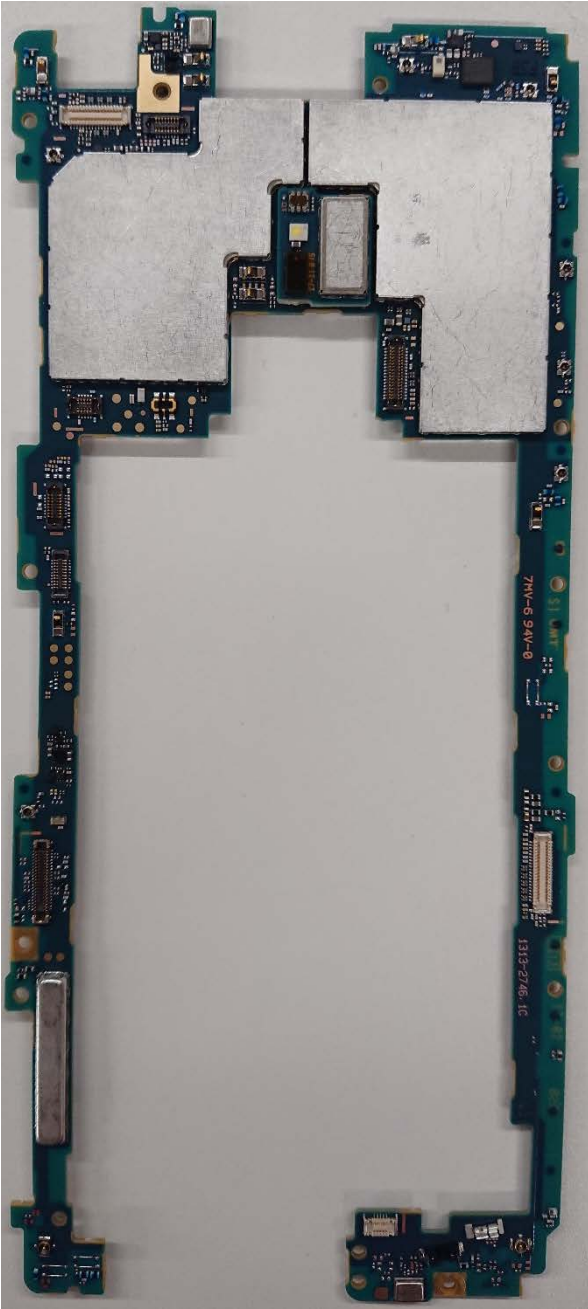

FCC ID: PY7-04685Y Internal Photo

Without Rear panel

Without PBA and Battery

Rear panel

Internal PWB with Shield cases (Front-side)

Internal PWB without Shield cases (Front-side)

Internal PWB with Shield cases (Rear-side)

Internal PWB without Shield cases (Rear-side)

Battery: