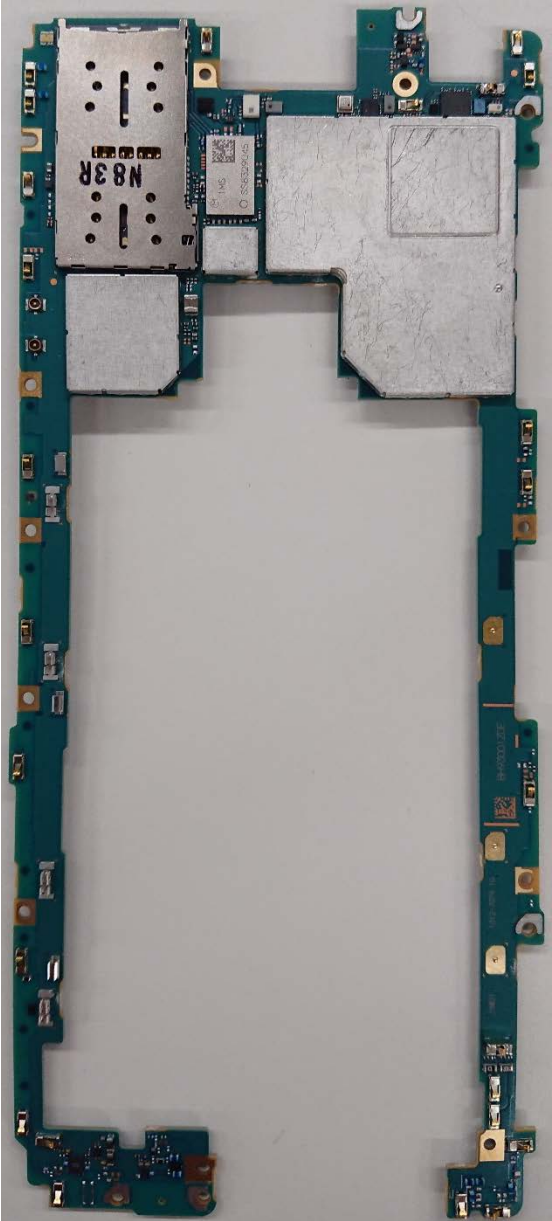

FCC ID: PY7-04685Y Internal Photo

Without Rear panel

Without PBA and Battery

Rear panel

Internal PWB with Shield cases (Front-side)

Internal PWB without Shield cases (Front-side)

Internal PWB with Shield cases (Rear-side)

Internal PWB without Shield cases (Rear-side)

Battery: