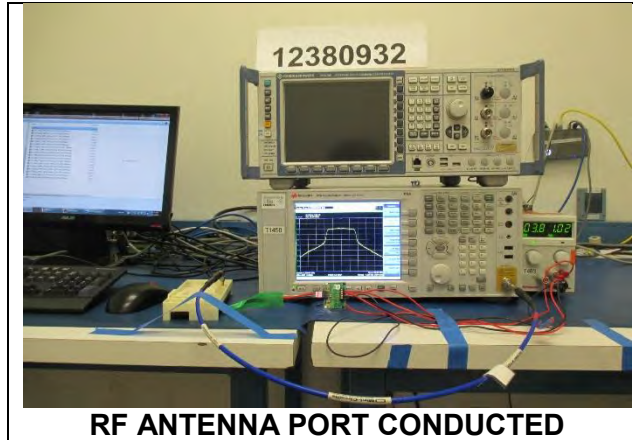

11. SETUP PHOTOS

ANTENNA PORT AND AC LINE CONDUCTED SETUP

RADIATED RF MEASUREMENT SETUP

BELOW 30MHz (FRONT)

BELOW 30MHz (BACK)

BELOW 1GHz (FRONT)

BELOW 1GHz (BACK)

ABOVE 1GHz (FRONT)