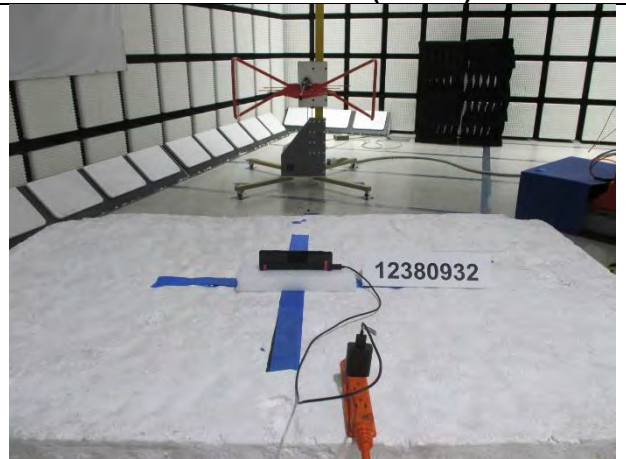

11. SETUP PHOTOS

ANTENNA PORT AND AC LINE CONDUCTED SETUP

RADIATED RF MEASUREMENT SETUP

BELOW 30MHz (FRONT)

BELOW 30MHz (BACK)

BELOW 1GHz (FRONT)

BELOW 1GHz (BACK)

ABOVE 1GHz (FRONT)