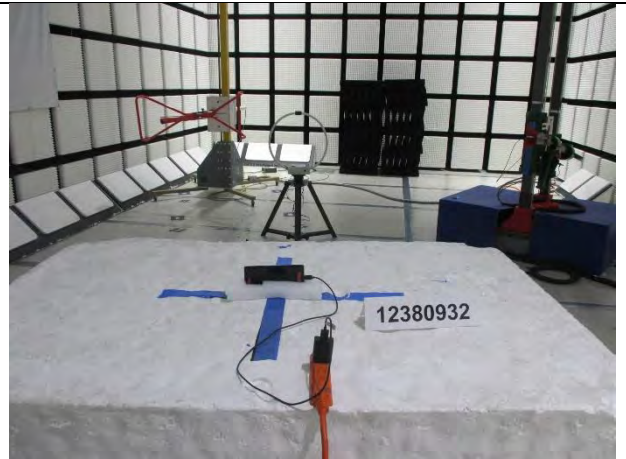

11. SETUP PHOTOS

ANTENNA PORT AND AC LINE CONDUCTED SETUP

RADIATED RF MEASUREMENT SETUP

BELOW 30MHz (FRONT)

BELOW 30MHz (BACK)

BELOW 1GHz (FRONT)

BELOW 1GHz (BACK)

ABOVE 1GHz (FRONT)