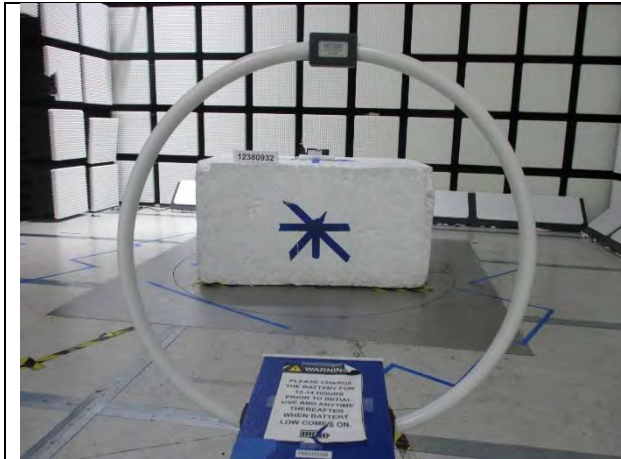

11. SETUP PHOTOS

ANTENNA PORT AND AC LINE CONDUCTED SETUP

RADIATED RF MEASUREMENT SETUP

BELOW 30MHz (FRONT)

BELOW 30MHz (BACK)

BELOW 1GHz (FRONT)

BELOW 1GHz (BACK)

ABOVE 1GHz (FRONT)