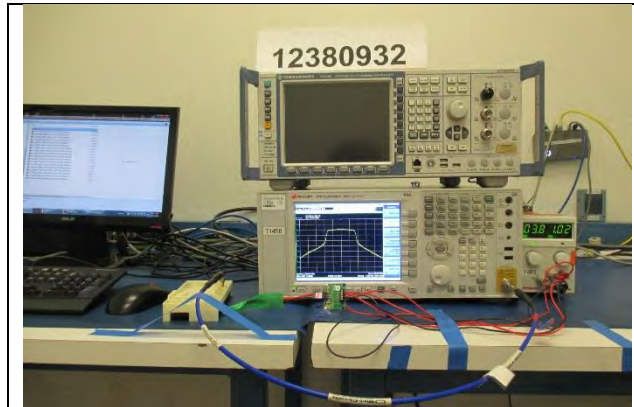

11. SETUP PHOTOS

ANTENNA PORT AND AC LINE CONDUCTED SETUP

RF ANTENNA PORT CONDUCTED

AC LINE CONDUCTED (FRONT)

AC LINE CONDUCTED (BACK)

RADIATED RF MEASUREMENT SETUP

BELOW 30MHz (FRONT)

BELOW 30MHz (BACK)