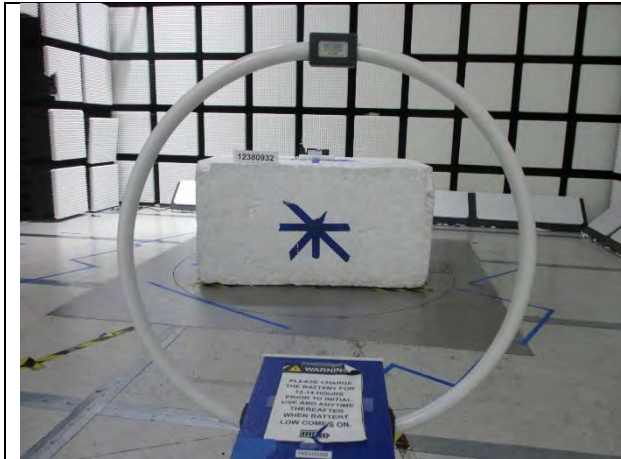

11. SETUP PHOTOS

ANTENNA PORT AND AC LINE CONDUCTED SETUP

RF ANTENNA PORT CONDUCTED

AC LINE CONDUCTED (FRONT)

AC LINE CONDUCTED (BACK)

RADIATED RF MEASUREMENT SETUP

BELOW 30MHz (FRONT)

BELOW 30MHz (BACK)