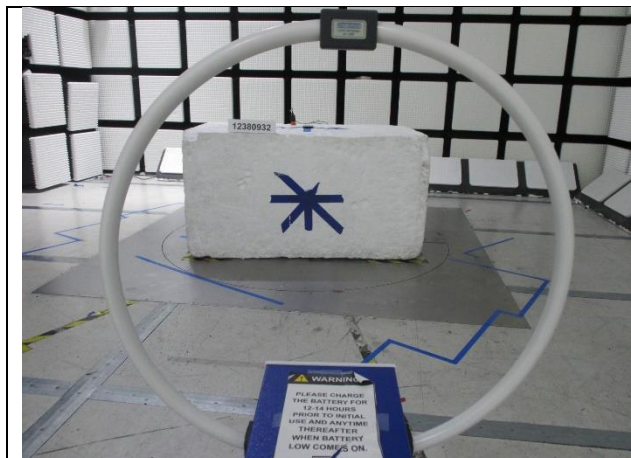

11. SETUP PHOTOS

ANTENNA PORT AND AC LINE CONDUCTED SETUP

RF ANTENNA PORT CONDUCTED

AC LINE CONDUCTED (FRONT)

AC LINE CONDUCTED (BACK)

RADIATED RF MEASUREMENT SETUP

BELOW 30MHz (FRONT)

BELOW 30MHz (BACK)

BELOW 1GHz (FRONT)

BELOW 1GHz (BACK)

ABOVE 1GHz (FRONT)

ABOVE 1GHz (BACK)

ORIENTATIONS

X-ORIENTATION

Y-ORIENTATION

Z-ORIENTATION