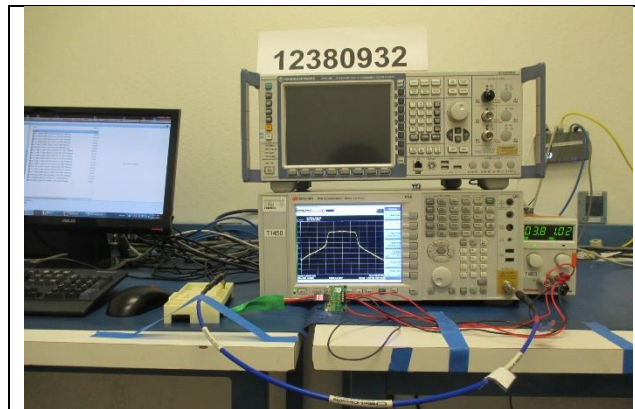

11. SETUP PHOTOS

ANTENNA PORT AND AC LINE CONDUCTED SETUP

RF ANTENNA PORT CONDUCTED

AC LINE CONDUCTED (FRONT)

AC LINE CONDUCTED (BACK)

RADIATED RF MEASUREMENT SETUP

BELOW 30MHz (FRONT)

BELOW 30MHz (BACK)