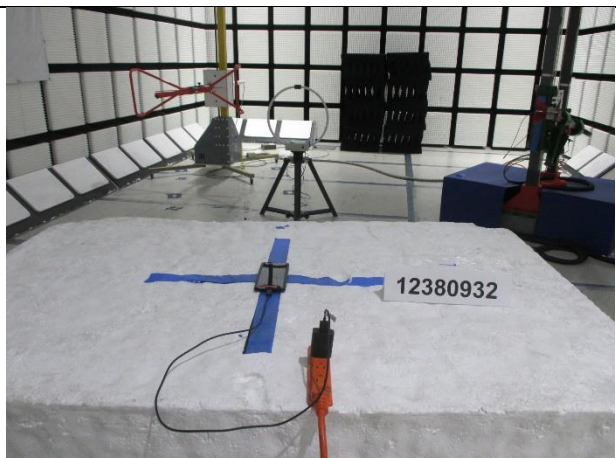

11. SETUP PHOTOS

ANTENNA PORT AND AC LINE CONDUCTED SETUP

RF ANTENNA PORT CONDUCTED

AC LINE CONDUCTED (FRONT)

AC LINE CONDUCTED (BACK)

RADIATED RF MEASUREMENT SETUP

BELOW 30MHz (FRONT)

BELOW 30MHz (BACK)