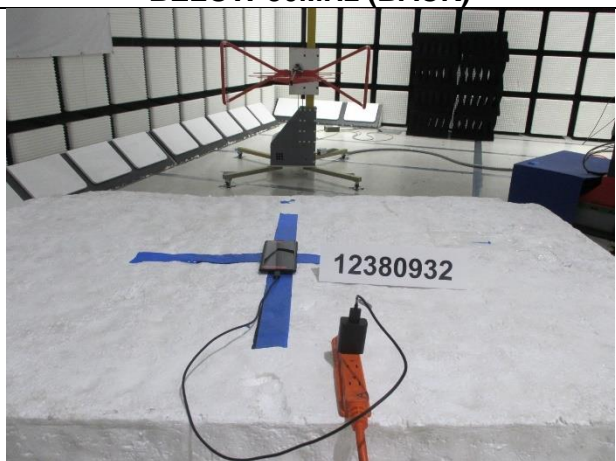

BELOW 1GHz (BACK)