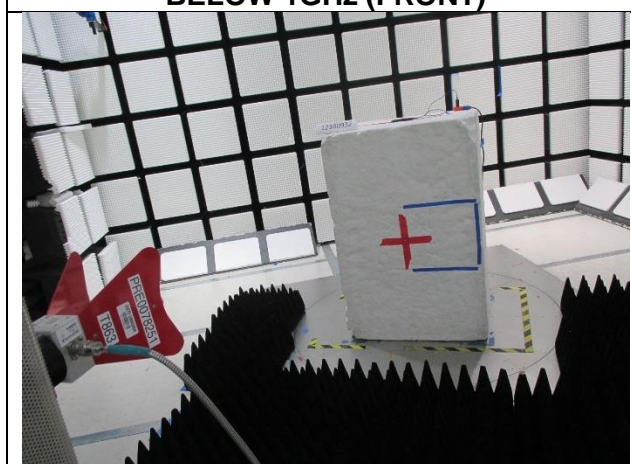

11. SETUP PHOTOS

ANTENNA PORT AND AC LINE CONDUCTED SETUP

RADIATED RF MEASUREMENT SETUP

BELOW 30MHz (FRONT)

BELOW 30MHz (BACK)

BELOW 1GHz (FRONT)

BELOW 1GHz (BACK)

ABOVE 1GHz (FRONT)

ABOVE 1GHz (BACK)

ORIENTATIONS

X-ORIENTATION

Y-ORIENTATION

Z-ORIENTATION

END OF REPORT