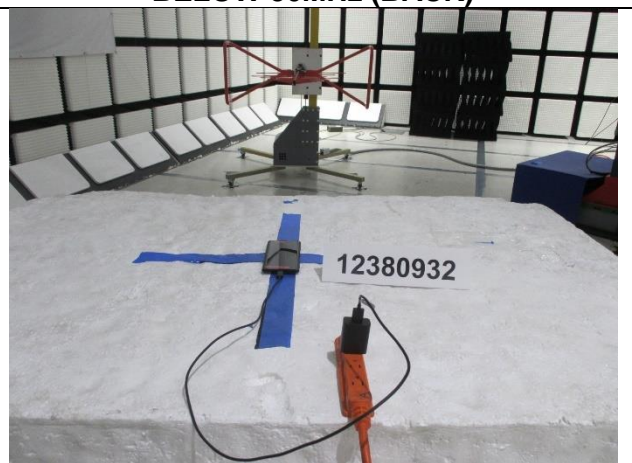

11. SETUP PHOTOS

ANTENNA PORT AND AC LINE CONDUCTED SETUP

RADIATED RF MEASUREMENT SETUP

BELOW 30MHz (FRONT)

BELOW 30MHz (BACK)

BELOW 1GHz (FRONT)

BELOW 1GHz (BACK)

ABOVE 1GHz (FRONT)