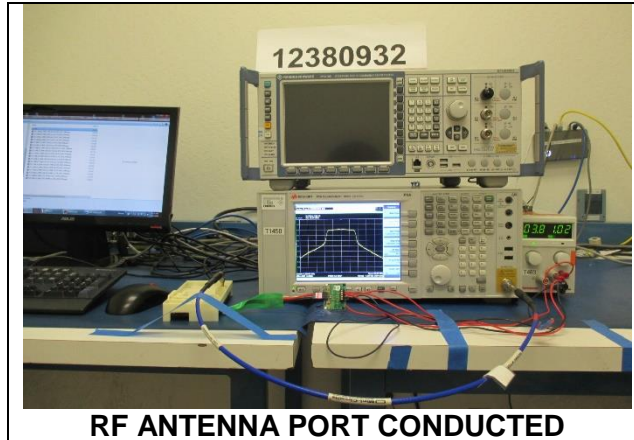

11. SETUP PHOTOS

ANTENNA PORT AND AC LINE CONDUCTED SETUP

RADIATED RF MEASUREMENT SETUP

BELOW 30MHz (FRONT)

BELOW 30MHz (BACK)

BELOW 1GHz (FRONT)

BELOW 1GHz (BACK)

ABOVE 1GHz (FRONT)