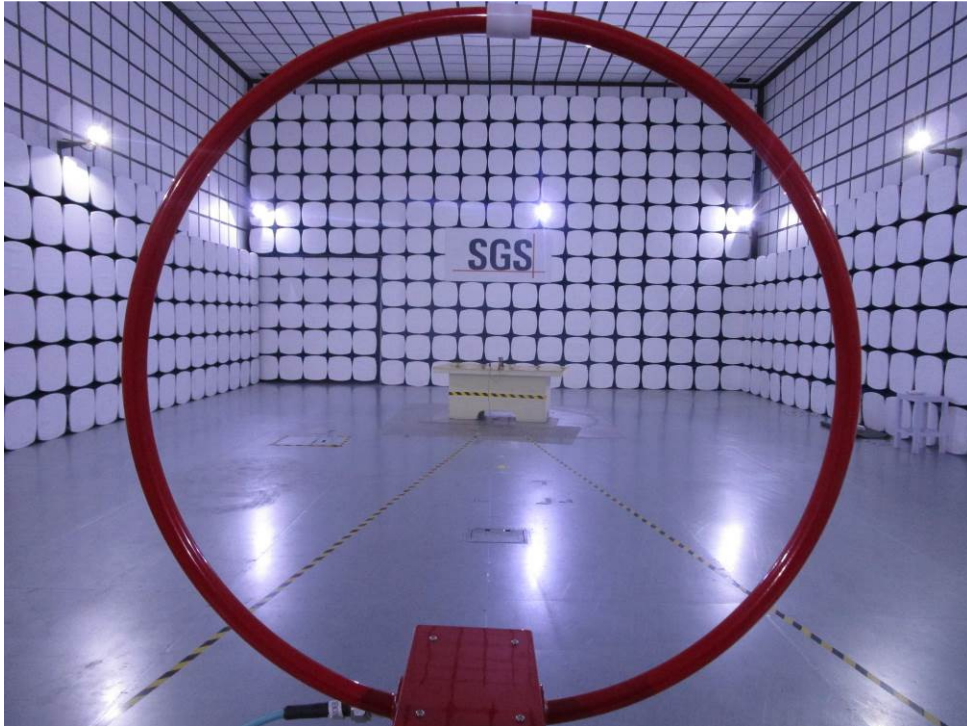

Setup Photos for ZR/2018/A0011

FCC ID: PY7-04605A

1 Photographs

1.1 Conducted Emissions at Mains Terminals (150kHz-30MHz) Test Setup

1.2 Emission Mask Test Setup

1.3 Radiated Emissions(9kHz-30MHz) Test Setup

1.4 Radiated Emissions(30MHz-1GHz) Test Setup