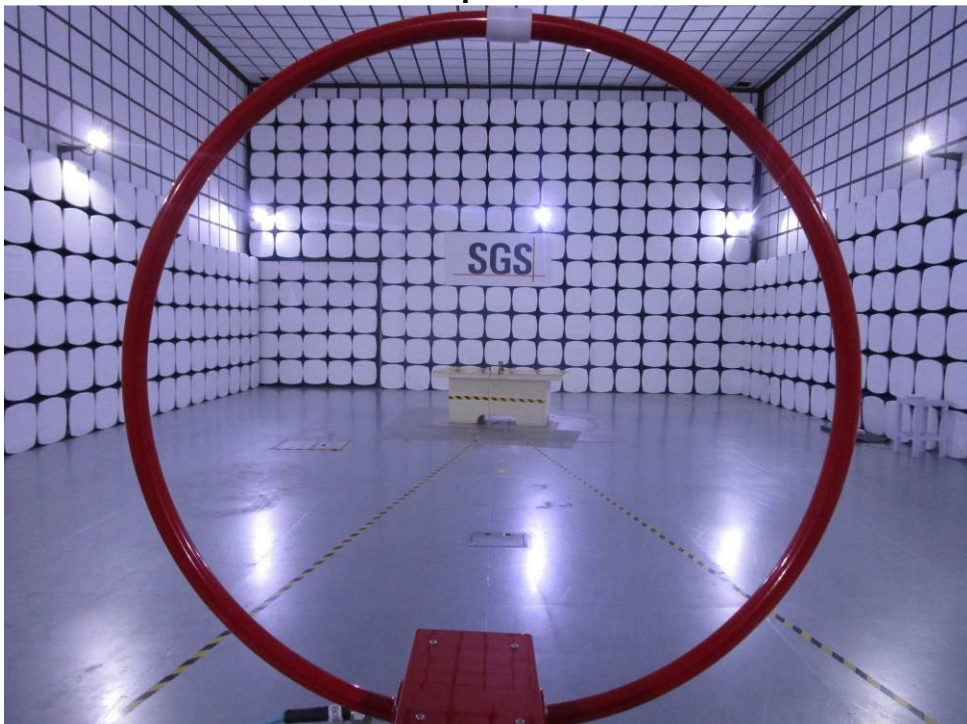

Setup Photos for ZR/2018/A0011

FCC ID: PY7-04605A

1 Photographs

1.1 Conducted Emissions at Mains Terminals (150kHz-30MHz) Test Setup

1.2 Emission Mask Test Setup

1.3 Radiated Emissions(9kHz-30MHz) Test Setup

1.4 Radiated Emissions(30MHz-1GHz) Test Setup