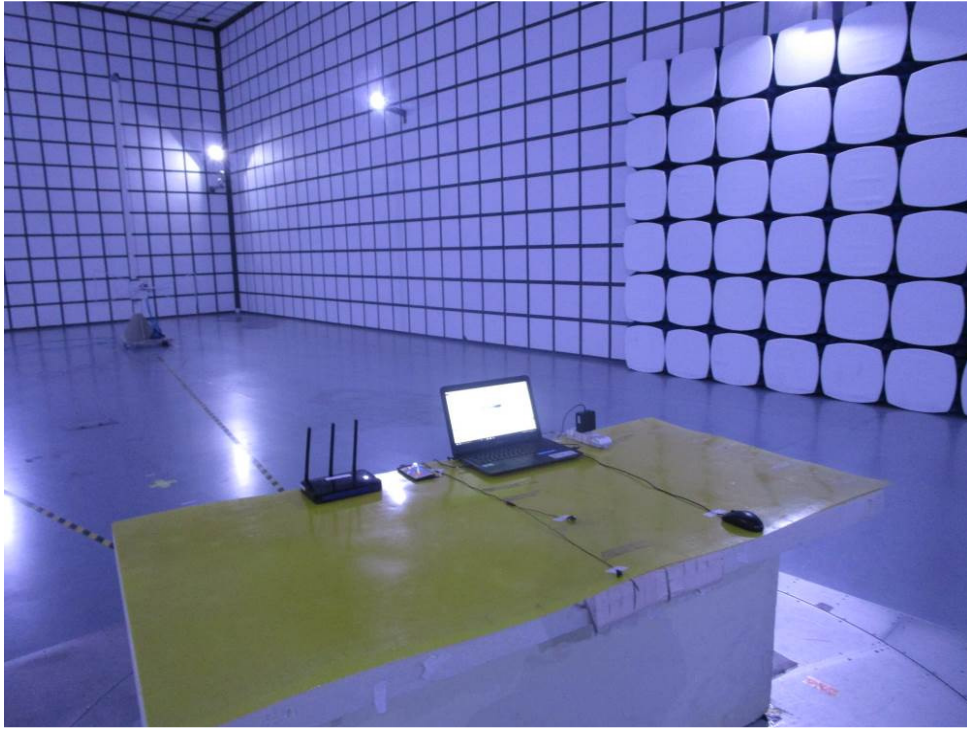

Setup Photos for ZR/2018/A0011

FCC ID: PY7-04605A

1 Photographs

1.1 Conducted Emissions at Mains Terminals (150kHz-30MHz) Test Setup

1.2 Radiated Emissions (30MHz-1GHz) Test Setup

1.3 Radiated Emissions (above 1GHz) Test Setup