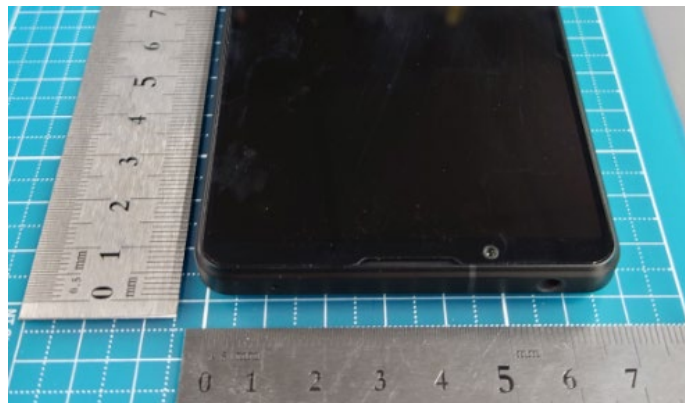

FCC ID: PY7-03571V External Photo

Front

Rear

Side view:

Top/Bottom view:

SIM SLOT: