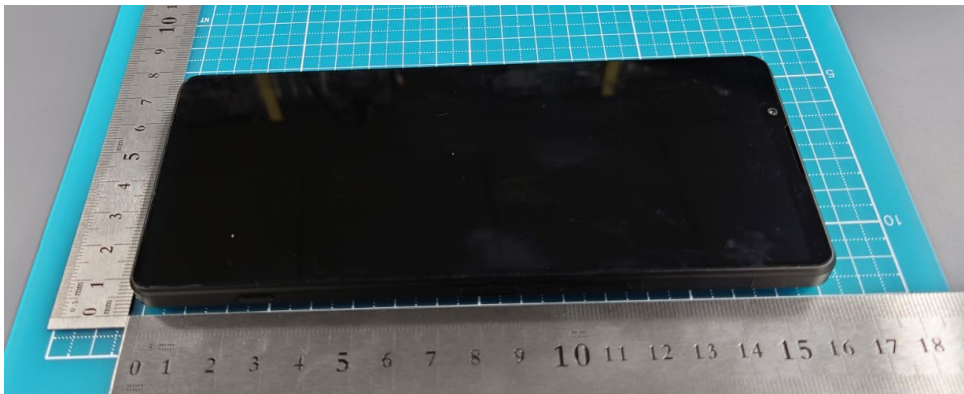

FCC ID: PY7-03571V External Photo

Front

Rear

Side view:

Top/Bottom view:

SIM SLOT: