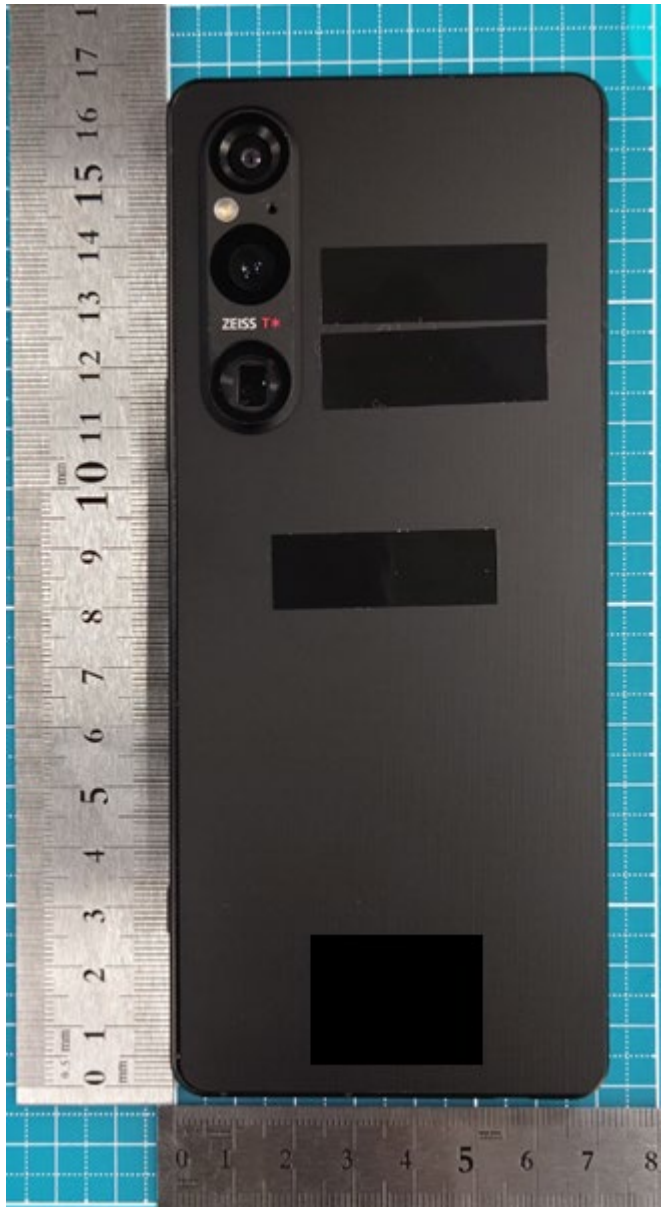

FCC ID: PY7-03571V External Photo

Front

Rear

Side view:

Top/Bottom view:

SIM SLOT: