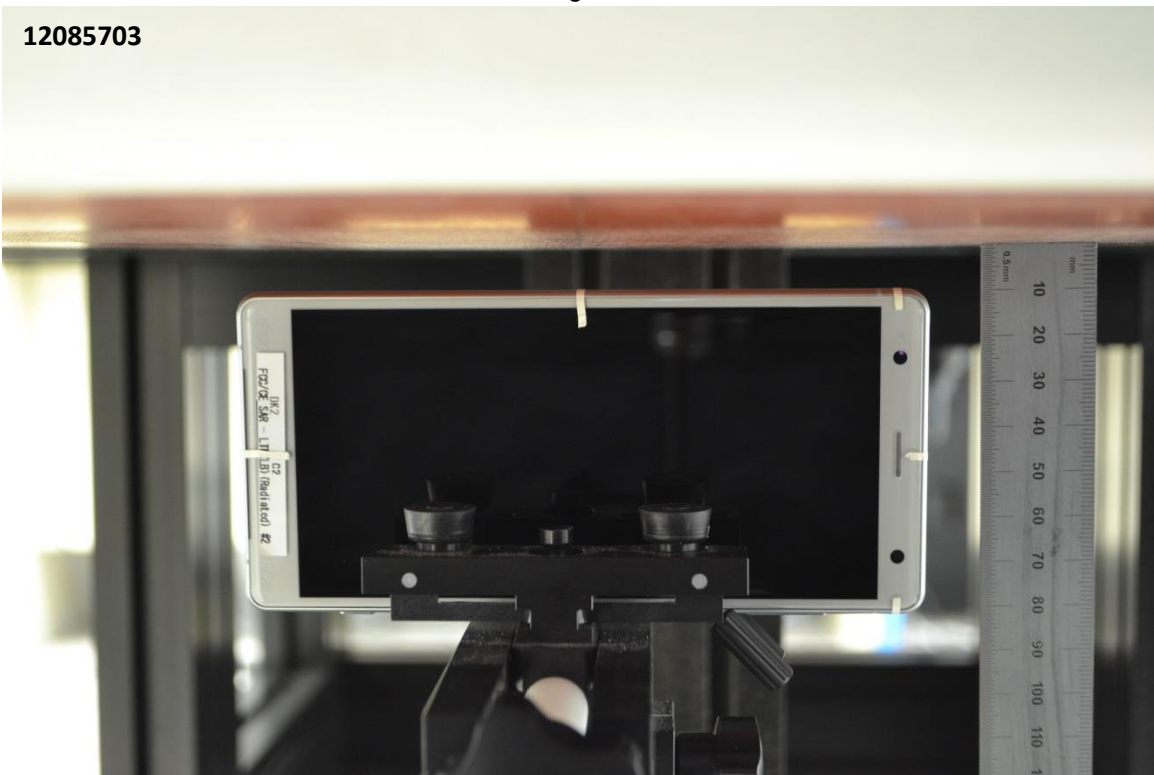

Edge 4

12085703