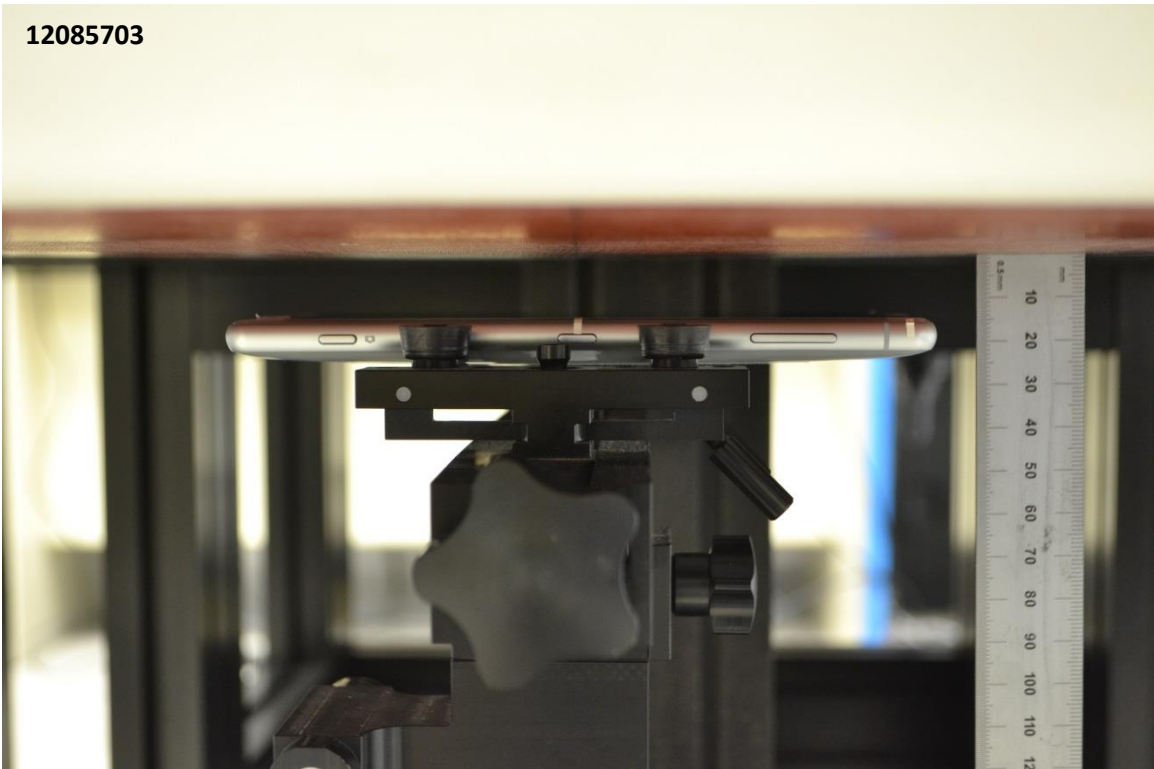

Front at 15mm

12085703