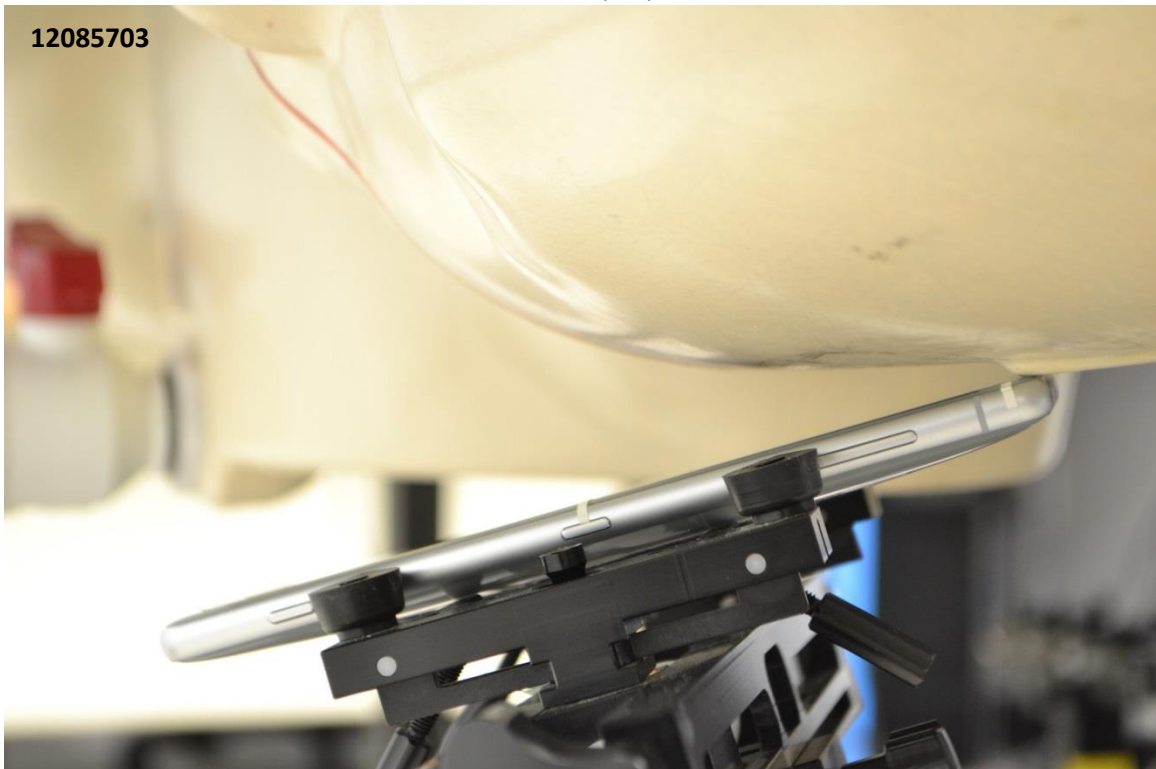

Vertical
Center Line

Horizontal
Line

Head Exposure Conditions

Left Touch

Left Tilt (15°)

Right Touch

Right Tilt (15°)

Body-worn Accessory