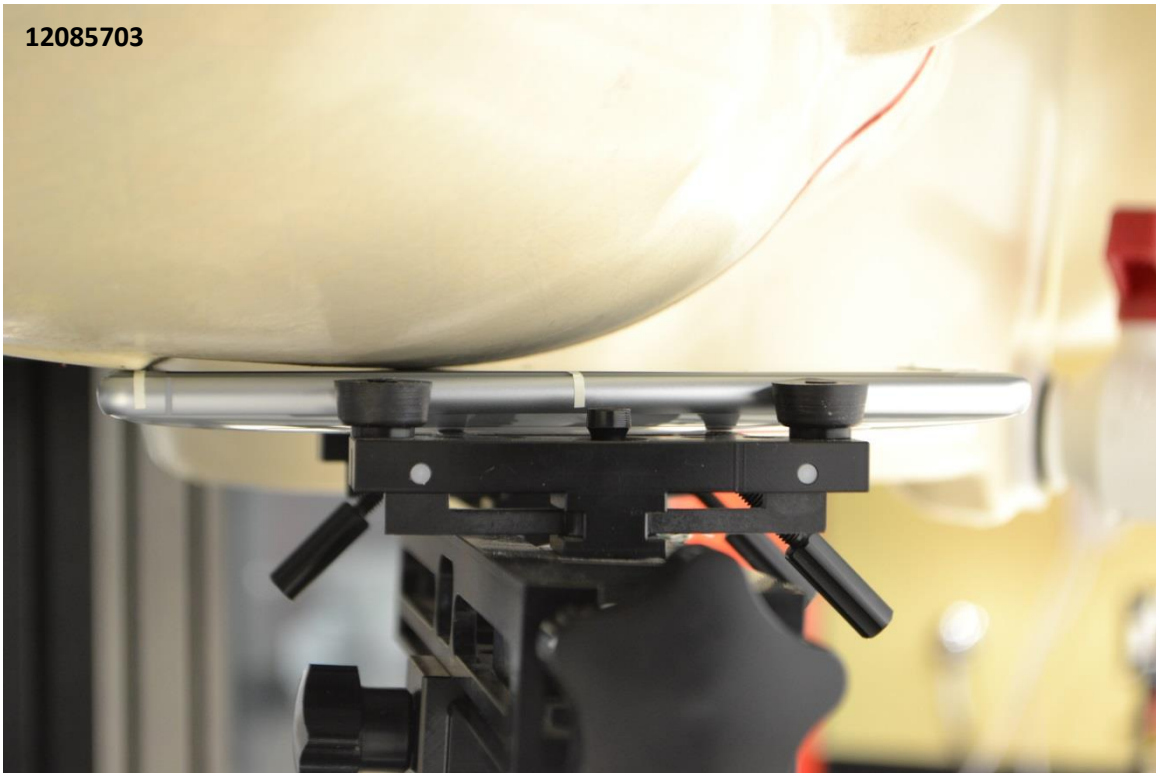

Vertical
Center Line

Horizontal
Line

Head Exposure Conditions

Left Touch

Left Tilt (15°)

Right Touch

Right Tilt (15°)

Body-worn Accessory