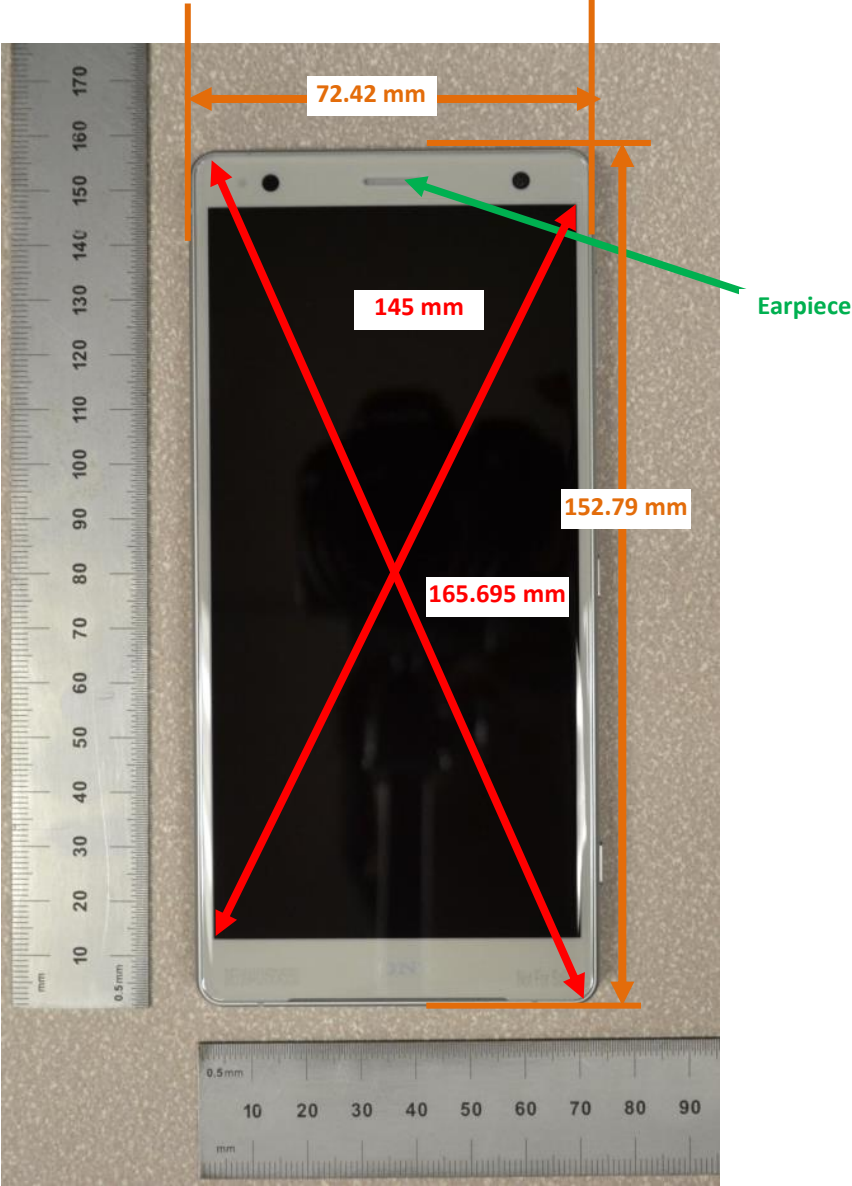

DUT and SAR Set-up Photos

Overall Dimensions

Front View of the DUT

12085703

Rear View of the DUT

12085703

Setup Photos

Handset Vertical and Horizontal Reference Lines

Vertical
Center Line

Horizontal
Line

Head Exposure Conditions

Left Touch

Left Tilt (15°)

Right Touch

Right Tilt (15°)

Body-worn Accessory

Rear at 15mm

12085703

Front at 15mm

12085703

Hotspot mode Exposure Conditions

Rear @ 10mm

12085703

Front @ 10mm

Antenna Dimensions & Separation Distances