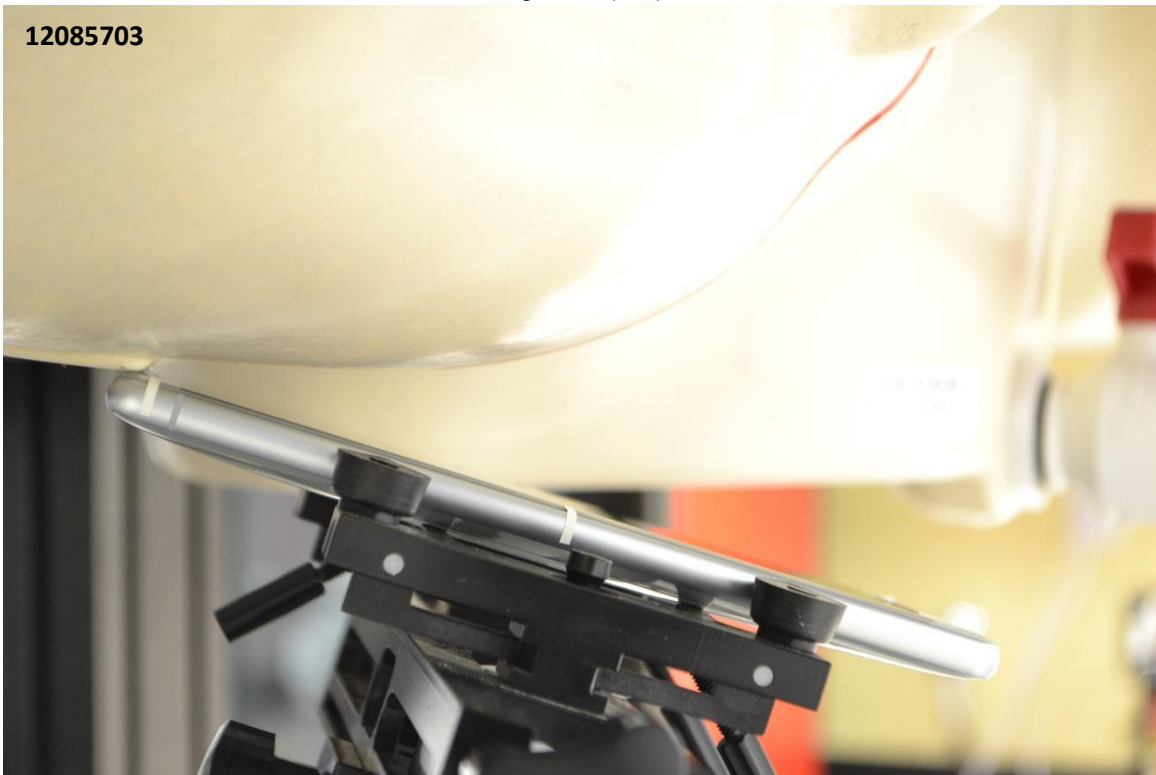

Vertical
Center Line

Horizontal
Line

Head Exposure Conditions

Left Touch

Left Tilt (15°)

Right Touch

Right Tilt (15°)

Body-worn Accessory