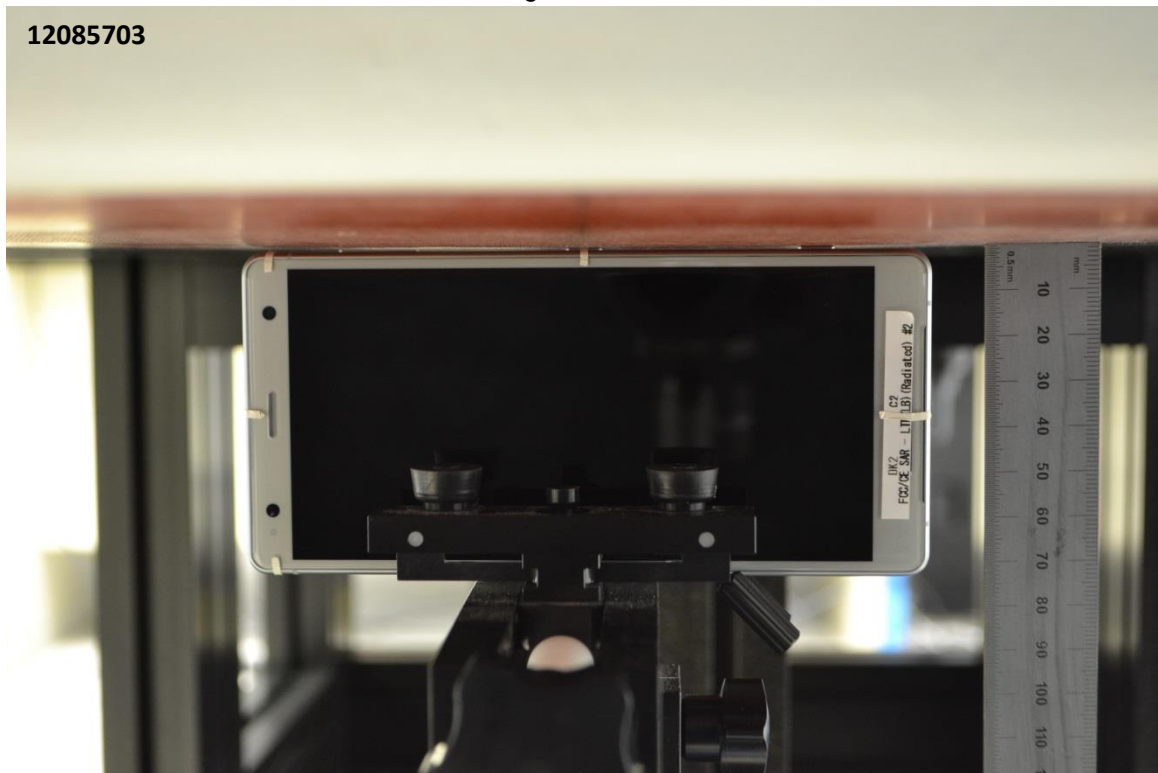

Edge 2 at 0mm