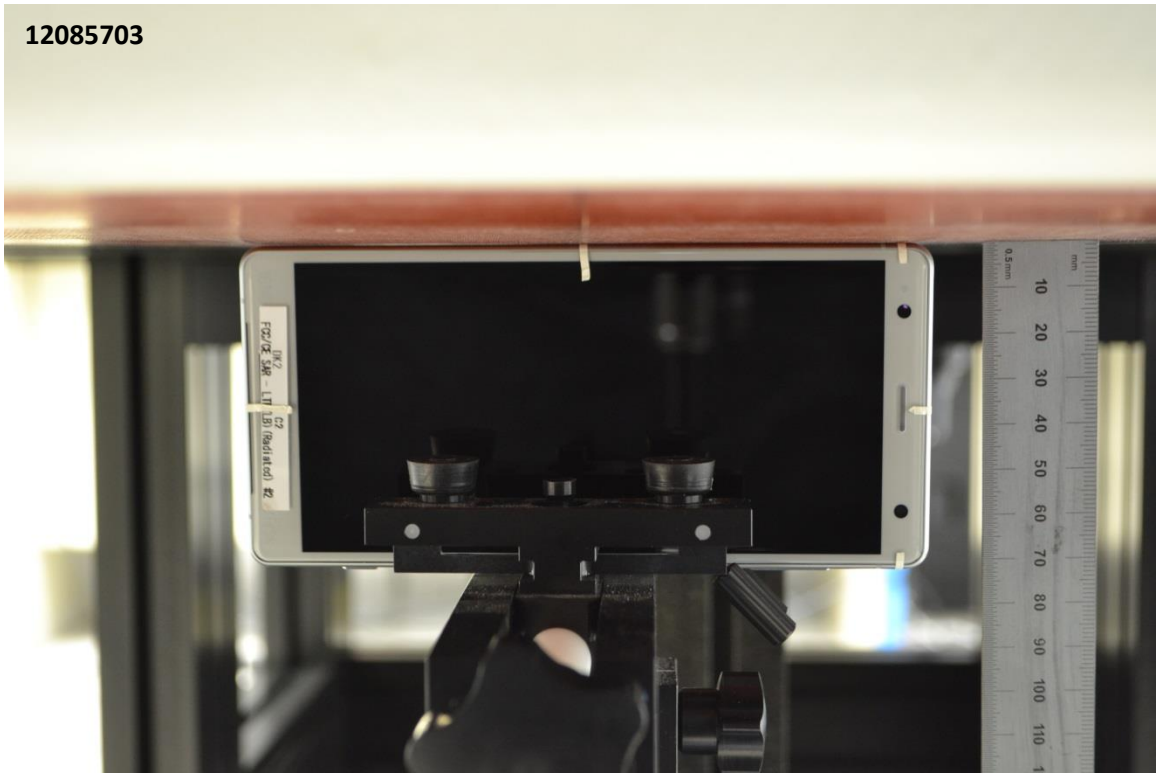

Edge 4 at 0mm

12085703