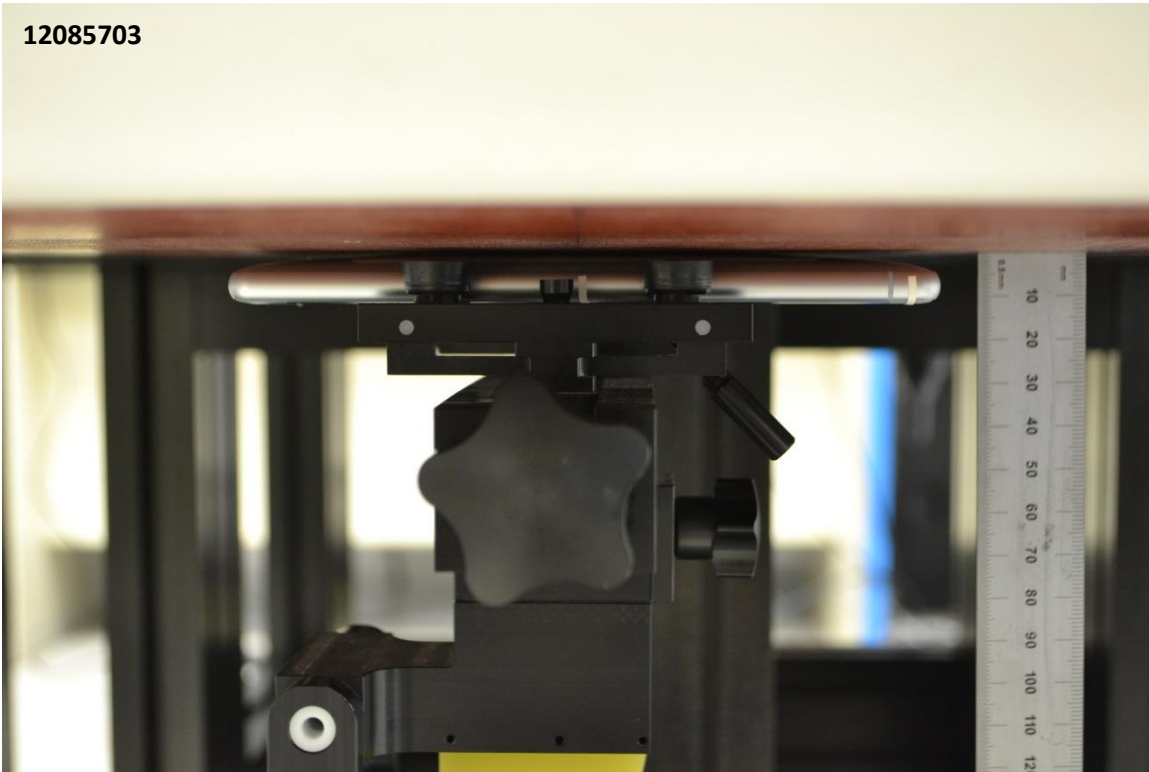

Product Specific SAR Exposure Conditions

Rear at 0mm

12085703