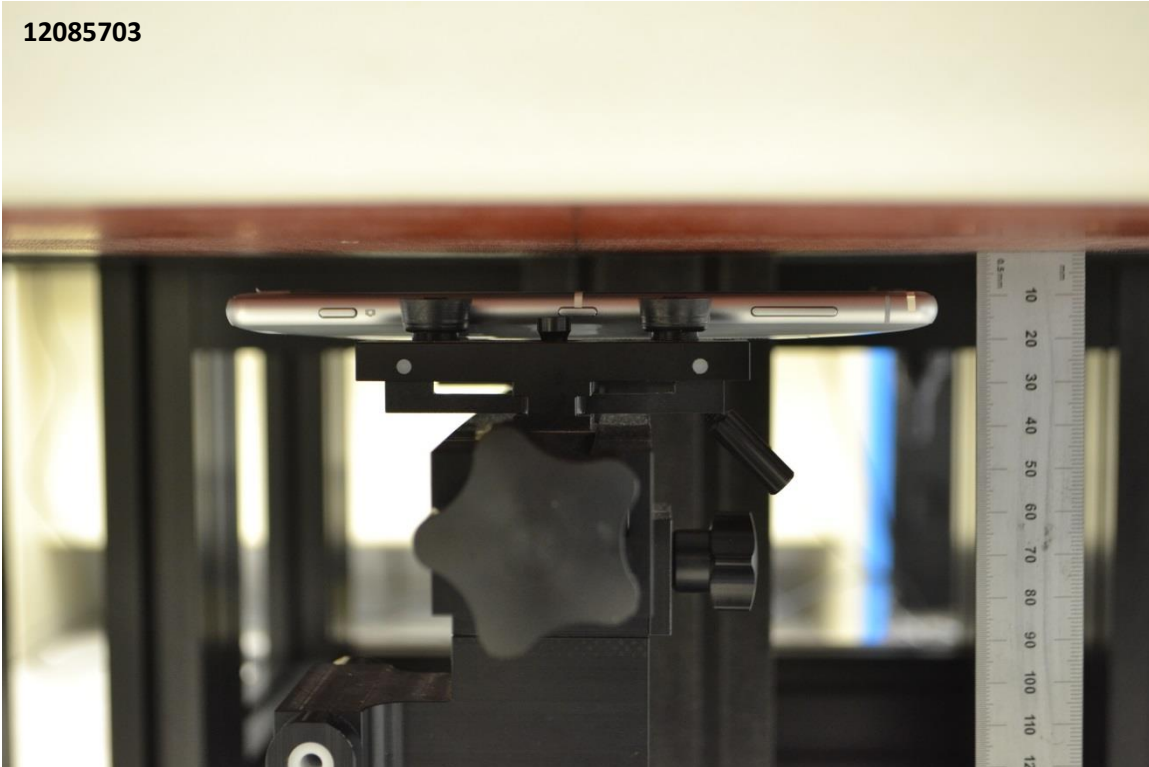

Front @ 10mm

12085703