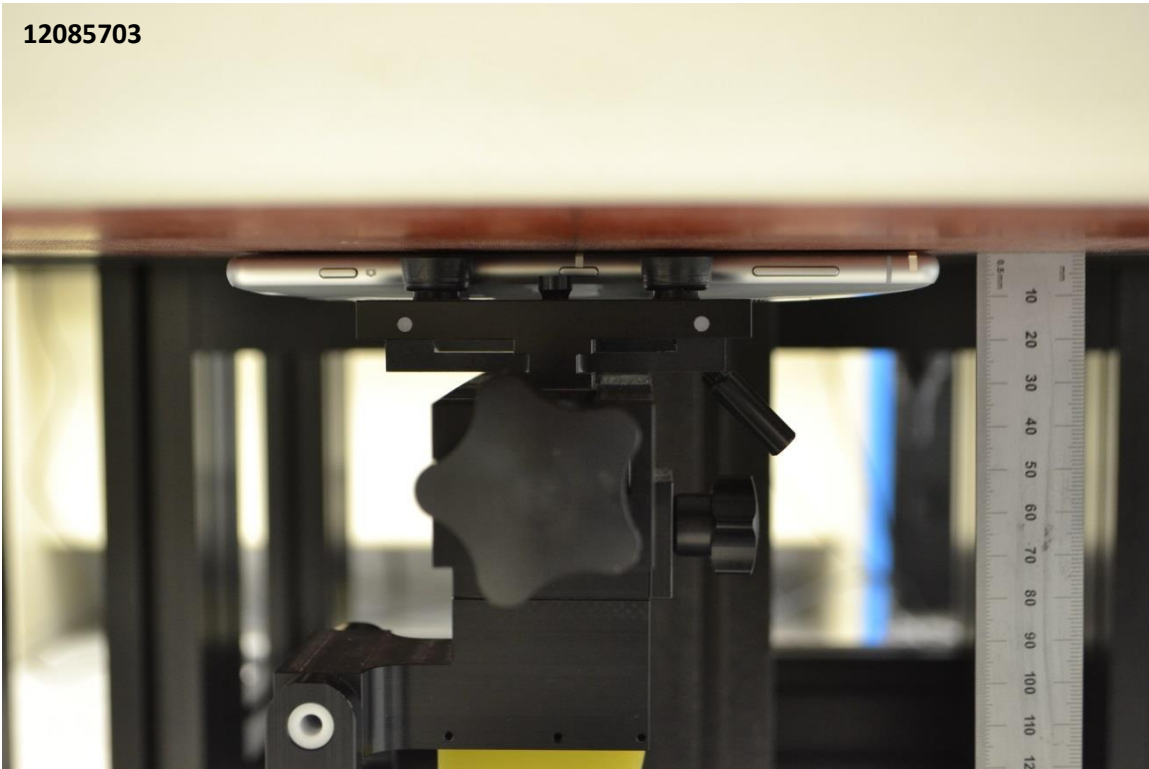

Front at 0mm

12085703