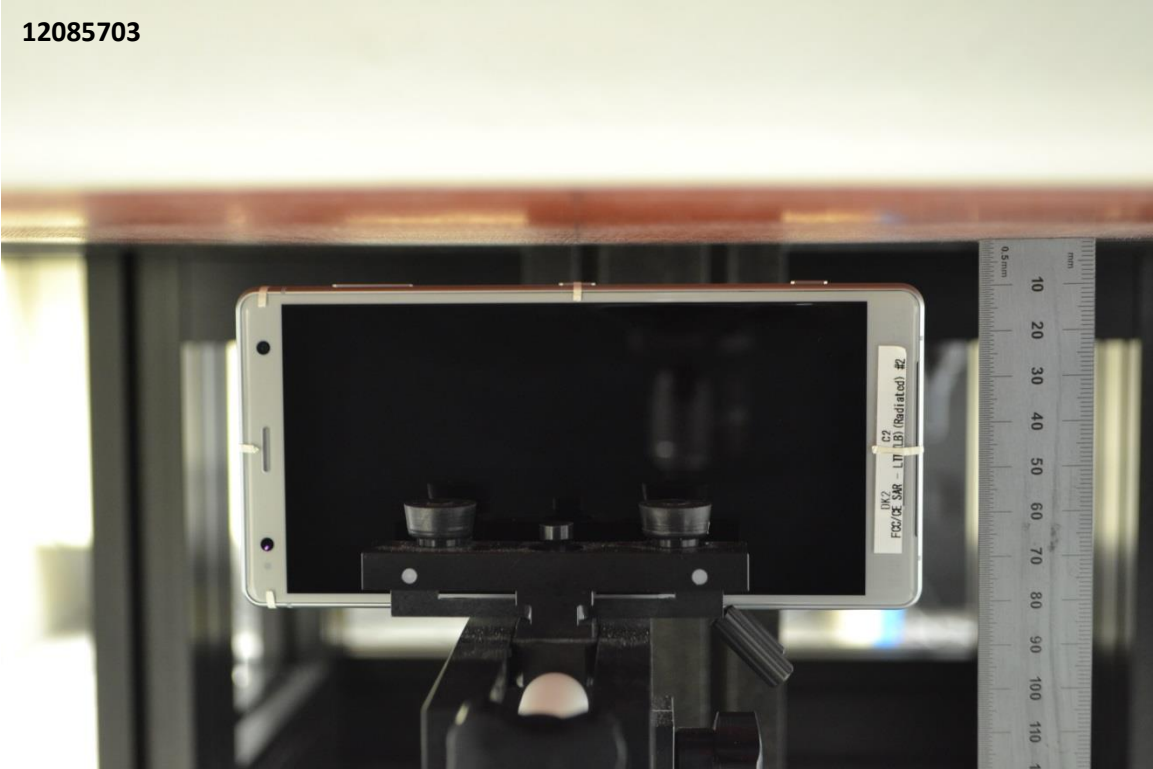

Edge 3

Edge 2