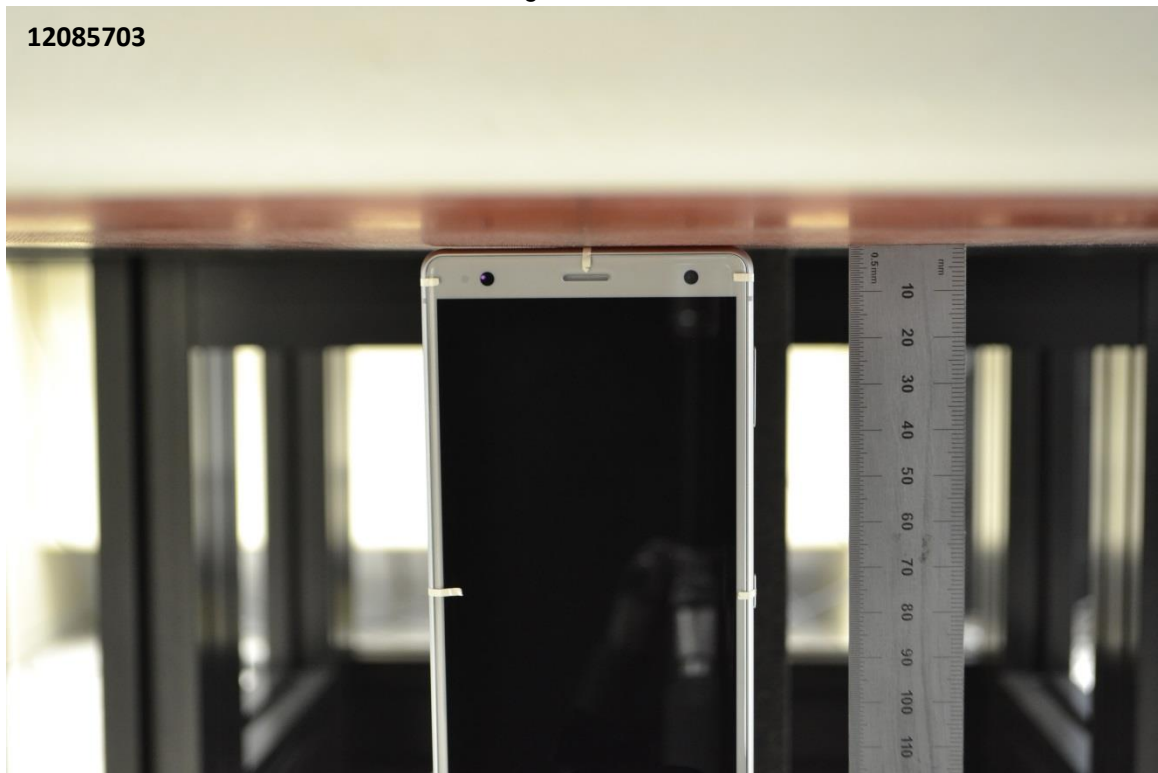

Edge 1 at 0mm