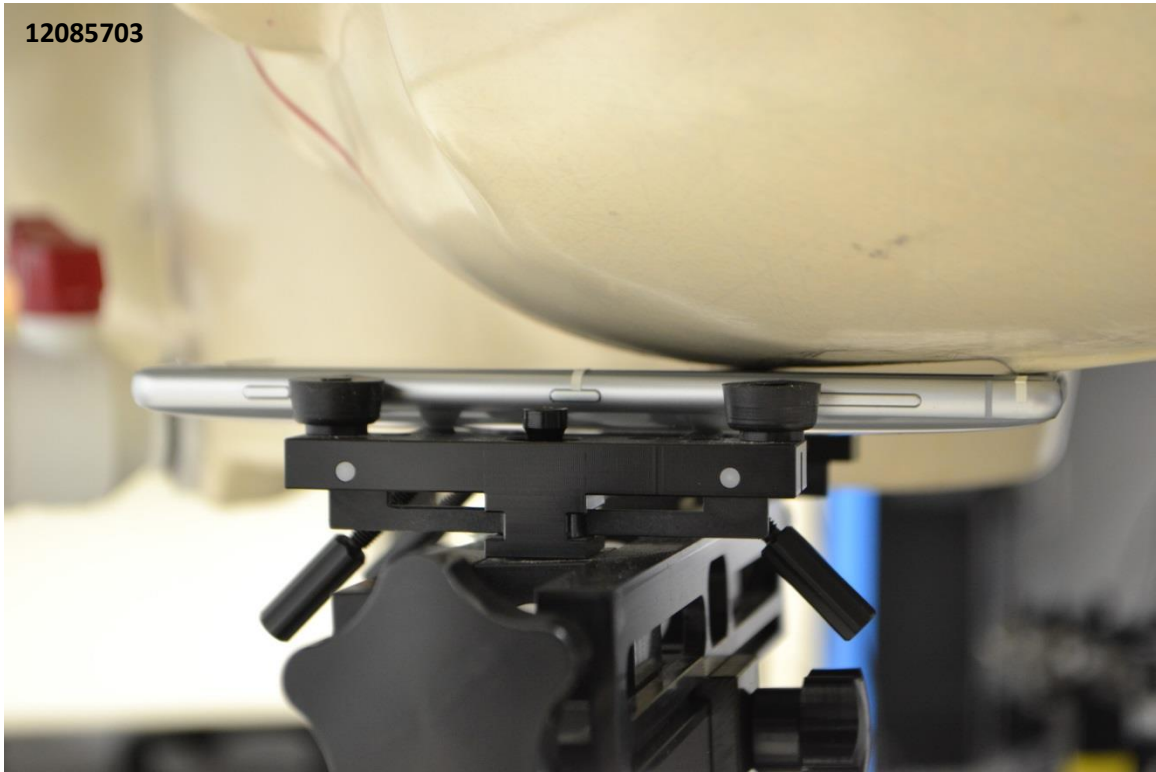

DUT and SAR Set-up Photos

Overall Dimensions

Front View of the DUT

12085703

Rear View of the DUT

12085703

Setup Photos

Handset Vertical and Horizontal Reference Lines

Vertical
Center Line

Horizontal
Line

Head Exposure Conditions

Left Touch

Left Tilt (15°)

Right Touch

Right Tilt (15°)

Body-worn Accessory