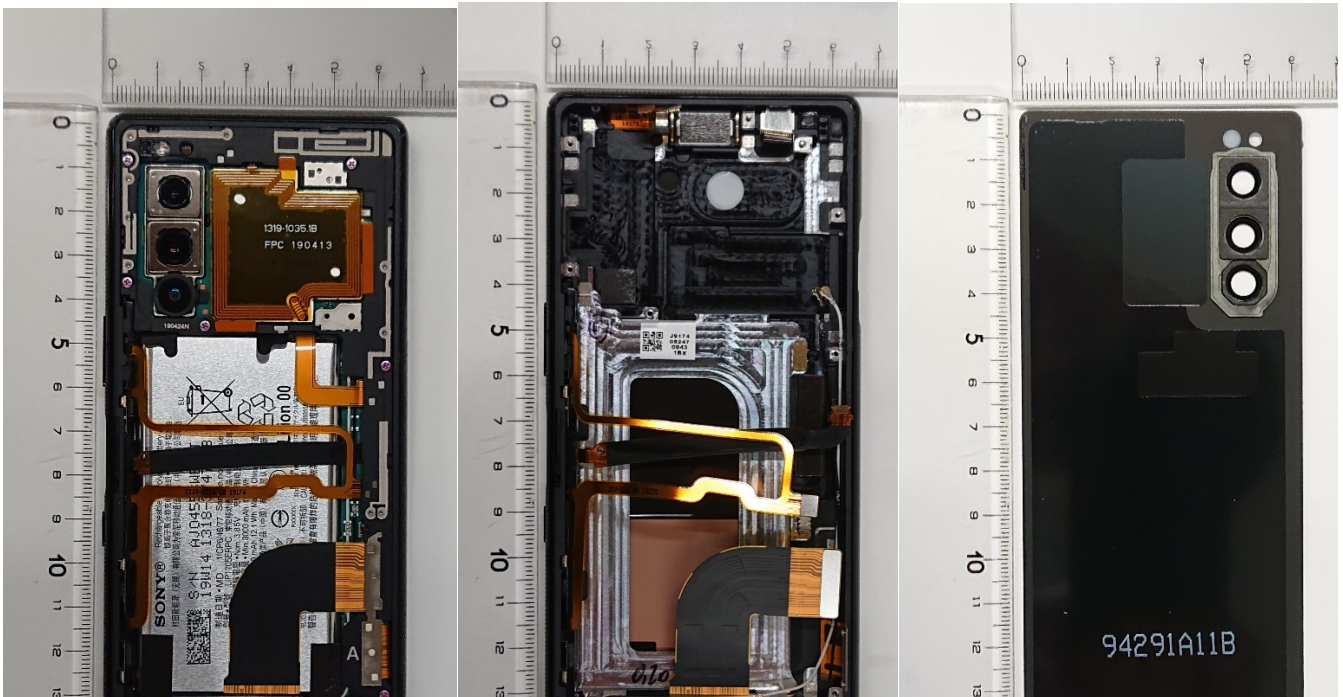

FCC ID: PY7-00532F Internal Photo

Without Rear panel

Without PBA and Battery

Rear panel

**Internal PWB with Shield cases (Front-side)**

**Internal PWB without Shield cases (Front-side)**

Internal PWB with Shield cases (Rear-side)

Internal PWB without Shield cases (Rear-side)