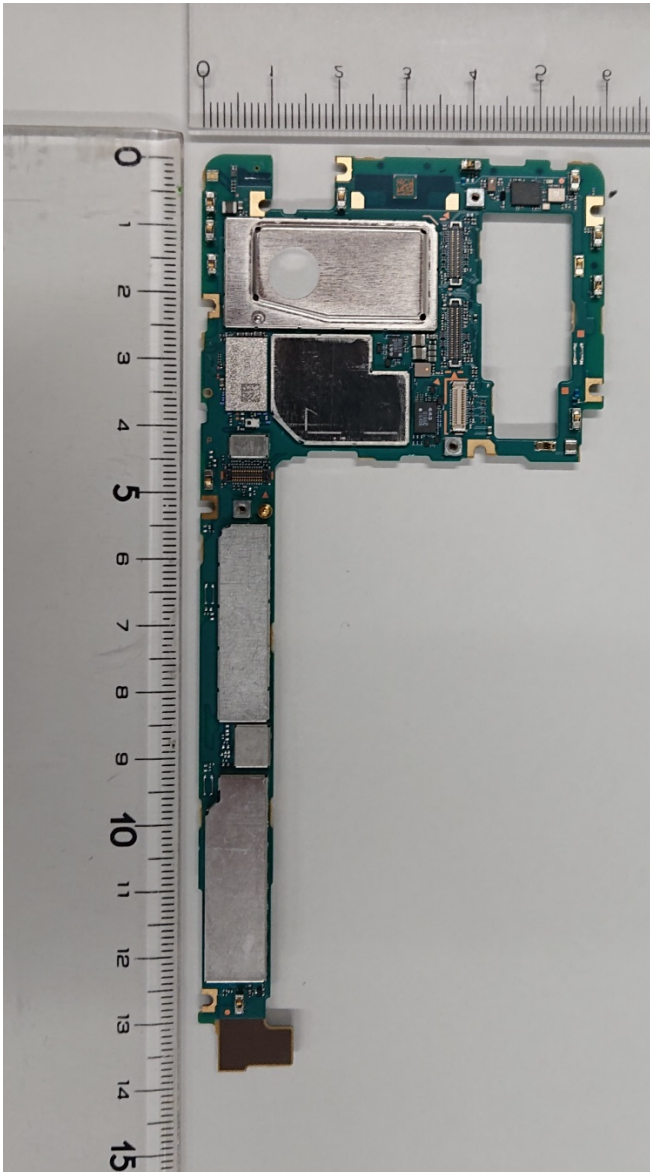

FCC ID: PY7-00532F Internal Photo

Without Rear panel

Without PBA and Battery

Rear panel

**Internal PWB with Shield cases (Front-side)**

**Internal PWB without Shield cases (Front-side)**

Internal PWB with Shield cases (Rear-side)

Internal PWB without Shield cases (Rear-side)