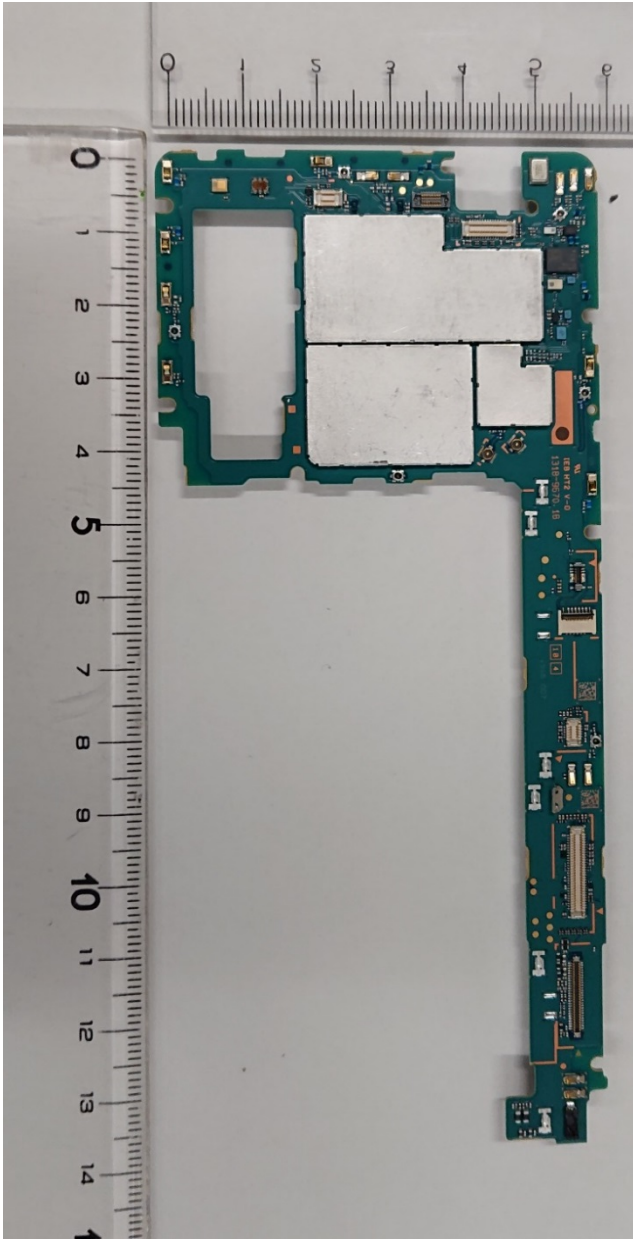

FCC ID: PY7-00532F Internal Photo

Without Rear panel

Without PBA and Battery

Rear panel

**Internal PWB with Shield cases (Front-side)**

**Internal PWB without Shield cases (Front-side)**

Internal PWB with Shield cases (Rear-side)

Internal PWB without Shield cases (Rear-side)