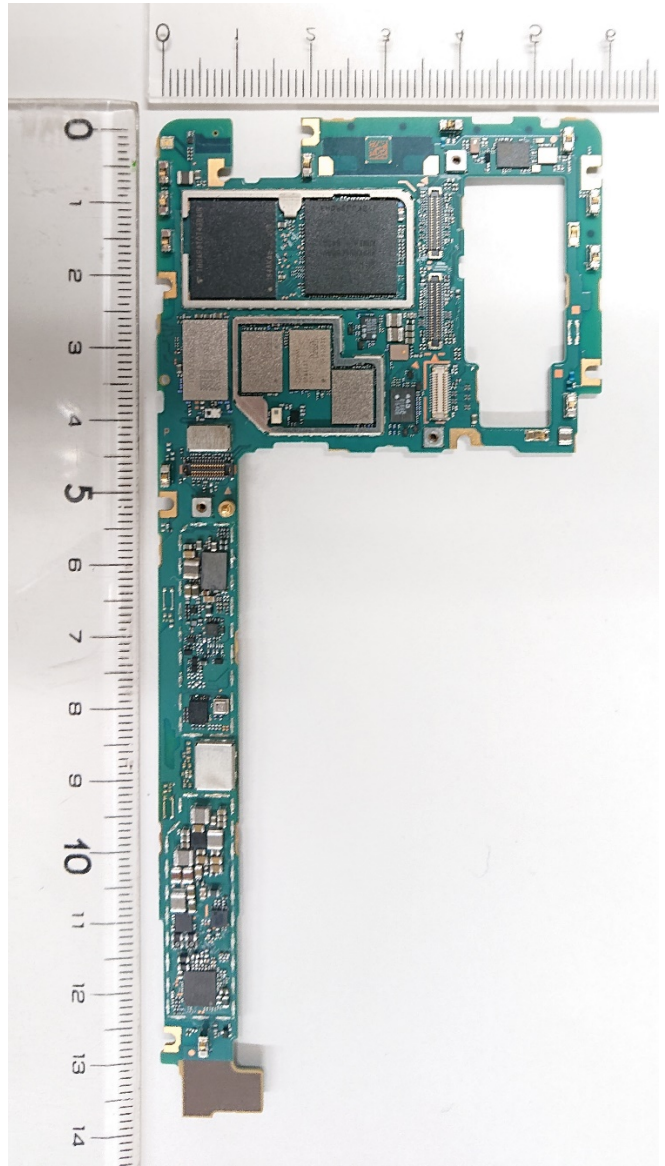

FCC ID: PY7-00532F Internal Photo

Without Rear panel

Without PBA and Battery

Rear panel

**Internal PWB with Shield cases (Front-side)**

**Internal PWB without Shield cases (Front-side)**

Internal PWB with Shield cases (Rear-side)

Internal PWB without Shield cases (Rear-side)