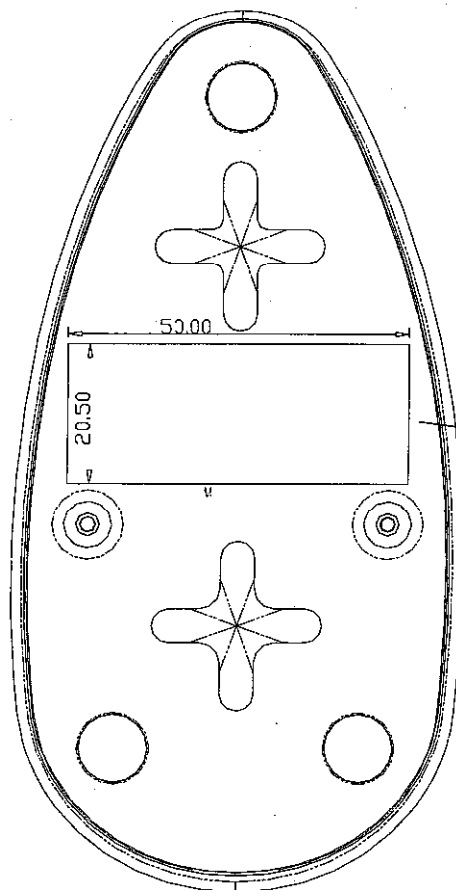

FCC Label Location for Remotek WA110 Wireless Access Point

Bottom View of WA220

WA110 Wireless Access Point
FCC **FCC ID: PY4-WA110** **CE0470**
Tested To Comply with FCC Standards
FOR HOME OR OFFICE USE
This device complies with part 15 of the FCC Rules. Operation is subject to the following two conditions: (1) This device may not cause harmful interference, and (2) this device must accept any interference received, including interference that may cause undesired operation.
MAC:
S/N : made in Taiwan