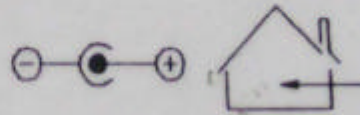

NETGEAR

CLASS 2 POWER SUPPLY
MODEL NO.:481212003CT
INPUT:120VAC 60Hz 24W
OUTPUT: 12VDC 1.2A

LEI-6

MADE IN CHINA