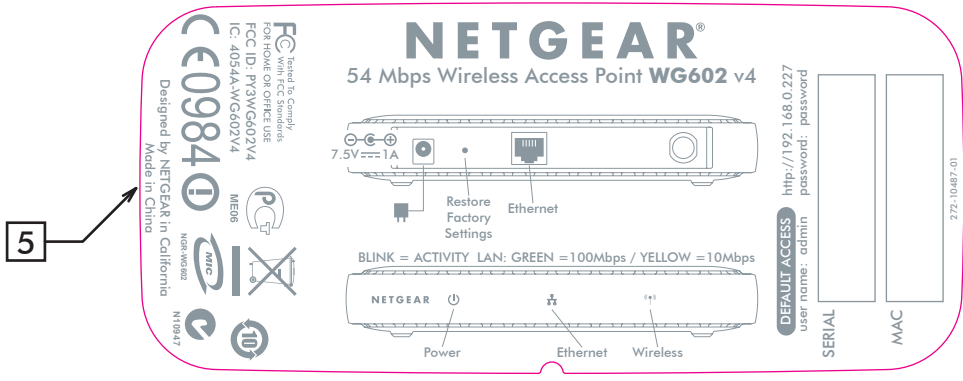

REV	DESCRIPTION OF REVISION	ENG APPD	DATE
01	INITIAL DOCUMENT CREATION	J RAMONES	07FEB07

WG602 V4H1 Product Label
Scale is 1:1
Die line is magenta, do not print

NOTE:

1. REFER TO NETGEAR SPEC. DOC-00093 FOR COLOR TOLERANCES.
2. INK COLOR IS SHOWN TO THE RIGHT.
3. DIE LINES ARE MAGENTA COLOR AND DO NOT PRINT.
4. MAC & SERIAL NUMBERS TO BE PRINTED BY THE ODM.
5. INSURE COUNTRY OF ORIGIN IS CORRECT.
 - A. IF COUNTRY OF ORIGIN IS PRE-PRINTED, UNHIDE THE APPROPRIATE COUNTRY OF ORIGIN LAYER AND INCLUDE COUNTRY OF ORIGIN ON LABEL.
 - B. IF COUNTRY OF ORIGIN IS POST-PRINTED USING A THERMAL PRINTER (OR EQUIVALENT), OMIT TEXT FROM ARTWORK (USE LAYERS).

Pantone 430C

AUTHOR: J RAMONES	TITLE: AW, WG602, V4H1, PLBL	NETGEAR	
SHEET: 1 of 1	THIS DOCUMENT AND THE DATA DISCLOSED HEREIN OR WHEREWITH IS NOT TO BE REPRODUCED, USED OR DISCLOSED IN WHOLE OR IN PART TO ANYONE WITHOUT THE PERMISSION OF NETGEAR, INC.	P/N: AW-10283-01	REV: 01