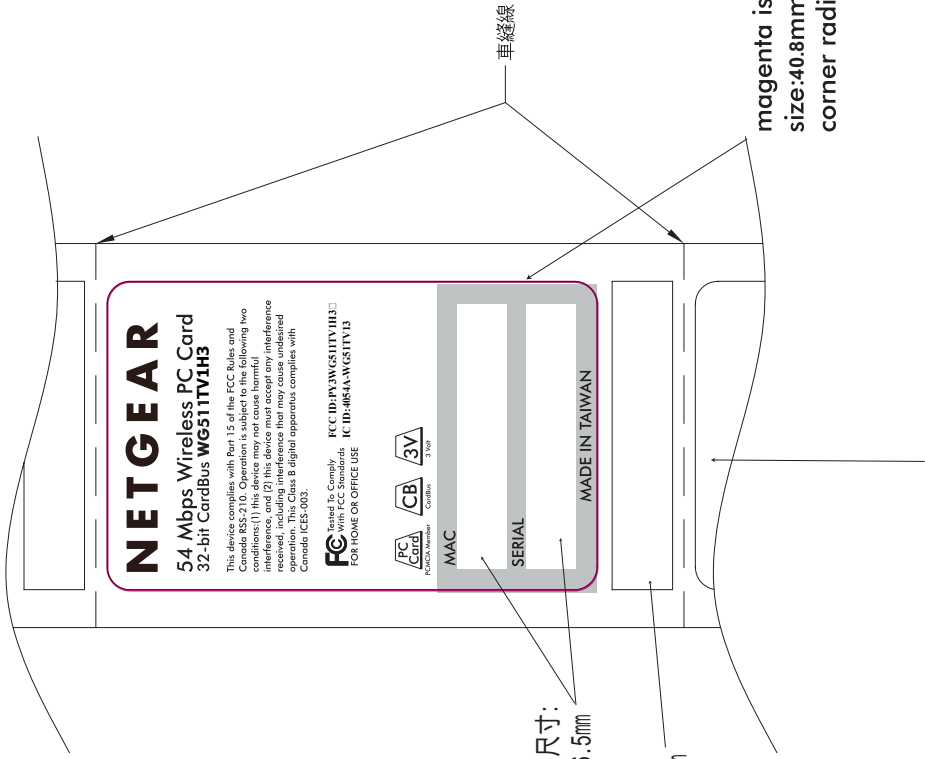

Black

Black 25%

空白尺寸:
35*6.5mm

尺寸:
40.8*8mm

magenta is die line: does not print
size:40.8mm x64.8mm
corner radius: 3 mm

出標方向

NOTES:

1.入料方式:整捲