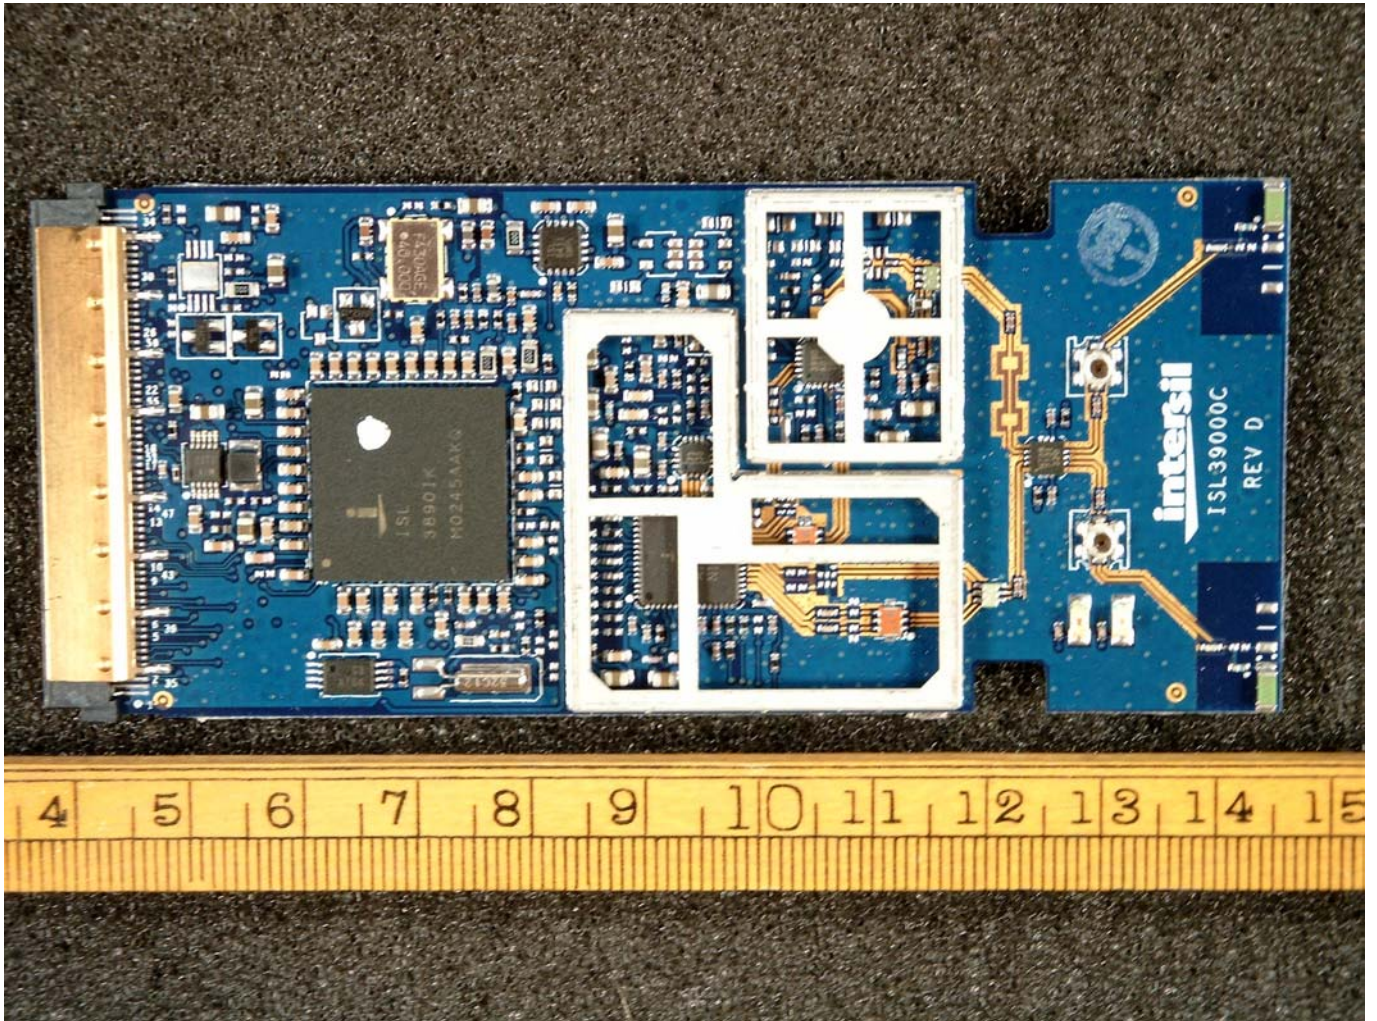

Description of EUT: 2.4 GHz WLAN Cardbus card
Manufacturer: NETGEAR, Inc.
Brand mark: NETGEAR
Model: WG511
FCC ID: PY3WG511

1.2 Top view PCB (without shield).