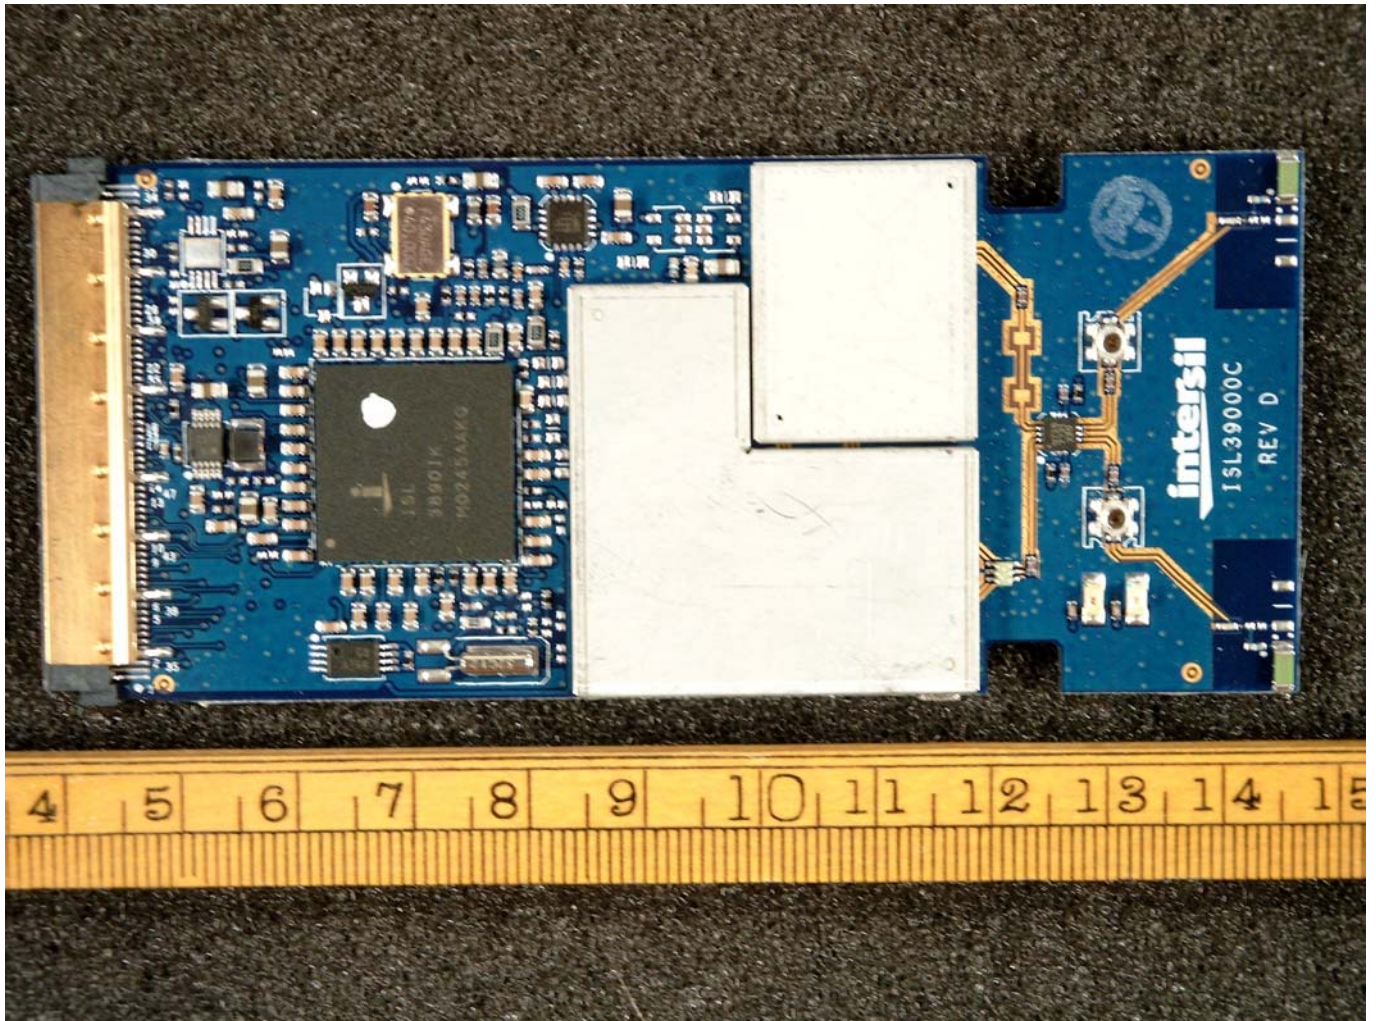

Description of EUT: 2.4 GHz WLAN Cardbus card
Manufacturer: NETGEAR, Inc.
Brand mark: NETGEAR
Model: WG511
FCC ID: PY3WG511

Table of contents

1	Interior photographs.....	4
1.1	Top view PCB (with shield).....	4
1.2	Top view PCB (without shield).....	5
1.3	Bottom view PCB.....	6

Description of EUT: 2.4 GHz WLAN Cardbus card
Manufacturer: NETGEAR, Inc.
Brand mark: NETGEAR
Model: WG511
FCC ID: PY3WG511

1 Interior photographs.

1.1 Top view PCB (with shield).