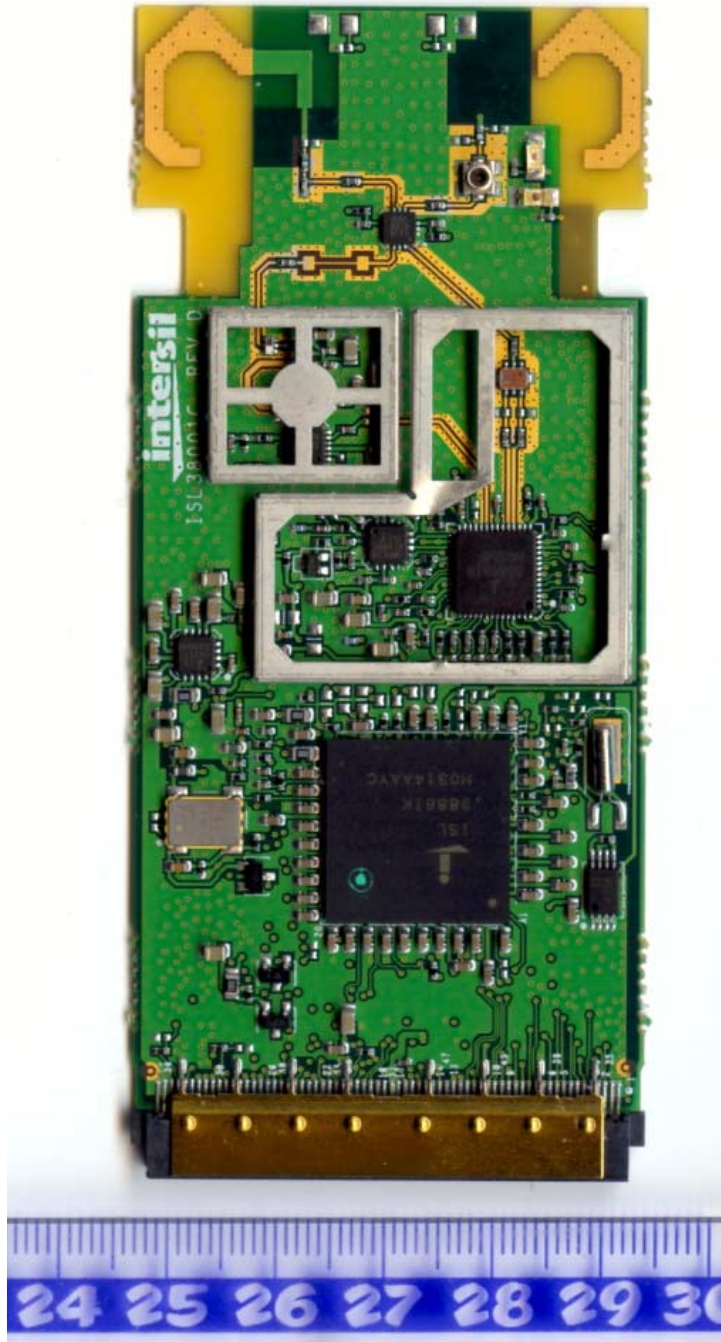

**Internal photographs of**

**Description: 2.4 GHz IEEE 802.11g WLAN Cardbus Card**

**FCC ID: OSZ38001C**

**Brand name: Intersil**

**Model number: ISL38601C**

ISL38601C PCB front with shield

ISL38601C PCB front without shield

ISL38601C PCB rear