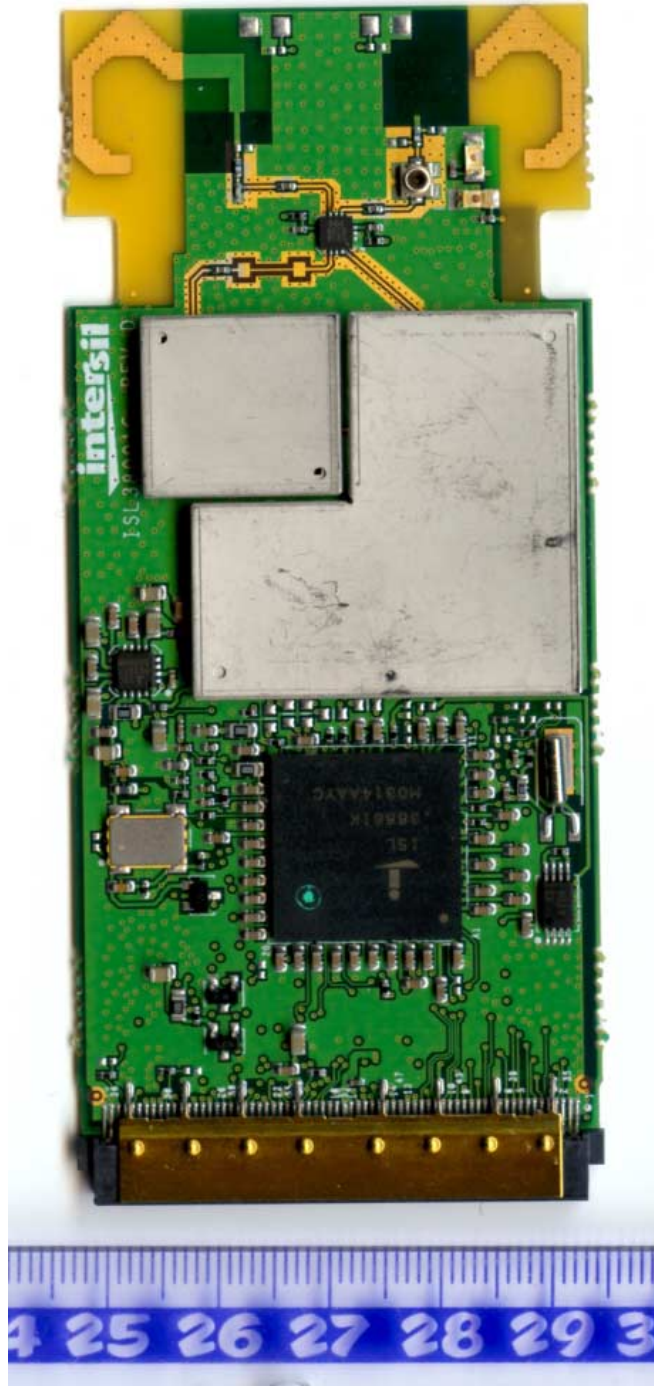

**Internal photographs of**

**Description: 2.4 GHz IEEE 802.11g WLAN Cardbus Card**

**FCC ID: OSZ38001C**

**Brand name: Intersil**

**Model number: ISL38601C**

ISL38601C PCB front with shield

ISL38601C PCB front without shield

ISL38601C PCB rear