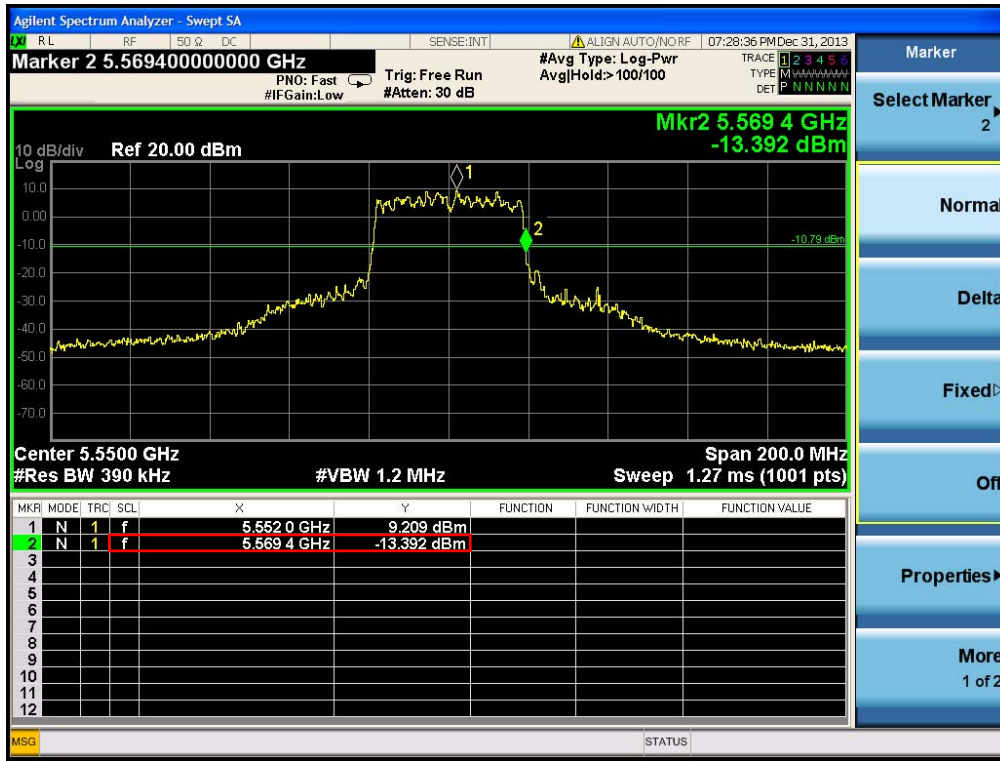

## 1. Results of Conducted Emissions for 20dB Bandwidth

20dB bandwidth of the adjacent channels to 5600~5650MHz. Please refer to as below:

Bandwidth	Frequency (MHz)	20dB Bandwidth Mark Frequency (MHz)	Limit (MHz)	Test Result
20MHz	5580	5589.9	FL < 5600	Complies
	5660	5650.5	FH > 5650	Complies
40MHz	5550	5569.4	FL < 5600	Complies
	5670	5650.8	FH > 5650	Complies

20dB Bandwidth Plot on Configuration IEEE 802.11n 20MHz / 5580 MHz

20dB Bandwidth Plot on Configuration IEEE 802.11n 20MHz / 5660 MHz

20dB Bandwidth Plot on Configuration IEEE 802.11n 40MHz / 5550 MHz

20dB Bandwidth Plot on Configuration IEEE 802.11n 40MHz / 5670 MHz