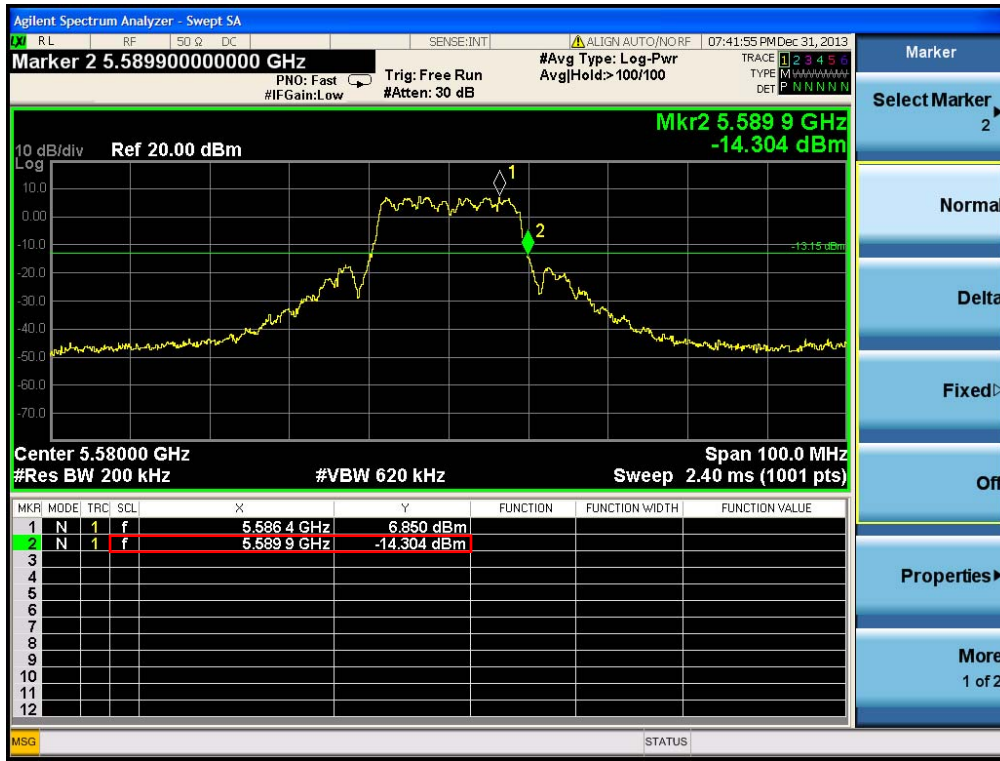

20dB Bandwidth Plot on Configuration IEEE 802.11n 20MHz / 5580 MHz