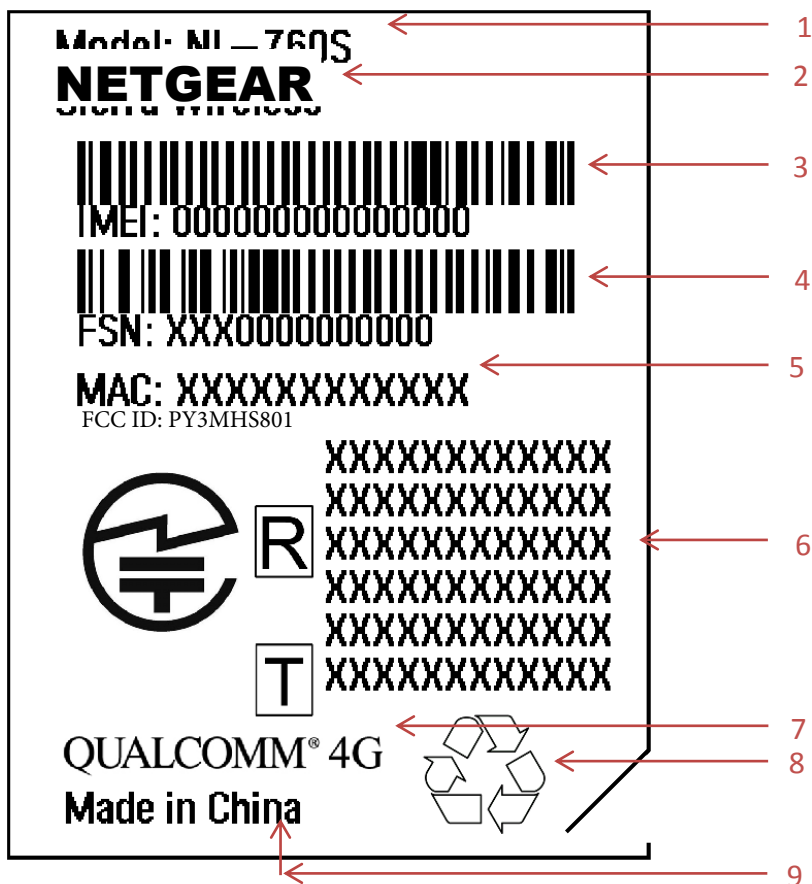

**DEVICE LABEL**

Item	Description	Height	Additional Info
1	Static text "Model: NI-760S"	1.0mm	
2	Static text "Company Name"	1.0mm	
3	Dynamic barcode and text of IMEI value, with prefix "IMEI:" in text form only	Barcode: 2.0mm Text: 1.0mm	Barcode X-dimension: 5-mil (0.127mm); Code 128AUTO symbology
4	Dynamic barcode and text of FSN value, with prefix "FSN" in text form only. This is Sierra's internal factory serial number.	Barcode: 2.0mm Text: 1.0mm	Barcode X-dimension: 5-mil (0.127mm); Code 128AUTO symbology
5	Dynamic text of MAC ID value, with prefix "MAC:"	1.0mm	
6	Static "Telec" and "JATE" numbers and logo	Logo: 5.0mm Text: 1.0mm "R" and "T": 2.0mm	
7	Static logo "Qualcomm® 4G"	1.2mm	
8	Static logo "Recycle"	4.0mm	
9	Static text "Made in China"	1.0mm	

FCC ID: PY3MHS801

Label Location: this label is on the back of the device.