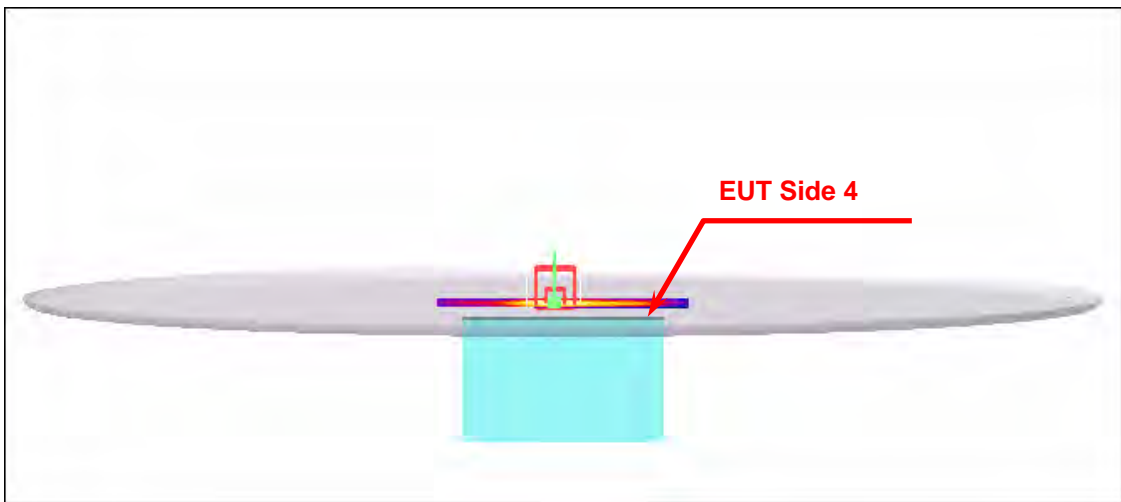

SAR Test Setup Photographs

EUT Side Definition	
Mode	Side
1	Side 1
2	Side 2
3	Side 3
4	Side 4
5	Side 5
6	Side 6

Phantom Position : Flat	EUT side : Side 1
Spacing to phantom : 10 mm	Accessory : N/A

Phantom Position : Flat	EUT side : Side 2
Spacing to phantom : 10 mm	Accessory : N/A

Phantom Position : Flat	EUT side : Side 3
Spacing to phantom : 10 mm	Accessory : N/A

Phantom Position : Flat	EUT side : Side 4
Spacing to phantom : 10 mm	Accessory : N/A

Phantom Position : Flat	EUT side : Side 5
Spacing to phantom : 10 mm	Accessory : N/A