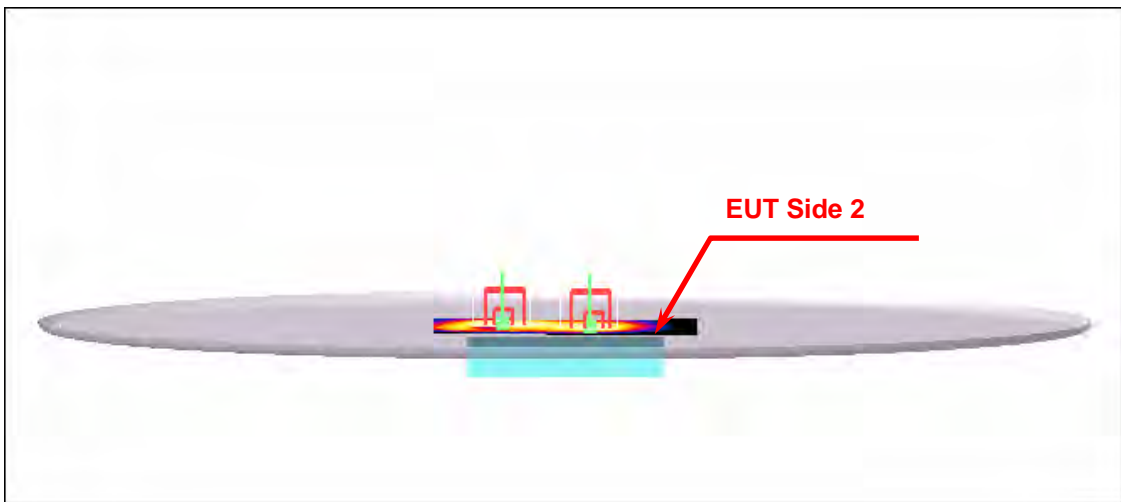

SAR Test Setup Photographs

EUT Side Definition	
Mode	Side
1	Side 1
2	Side 2
3	Side 3
4	Side 4
5	Side 5
6	Side 6

Phantom Position : Flat	EUT side : Side 1
Spacing to phantom : 10 mm	Accessory : N/A

Phantom Position : Flat	EUT side : Side 2
Spacing to phantom : 10 mm	Accessory : N/A

Phantom Position : Flat	EUT side : Side 3
Spacing to phantom : 10 mm	Accessory : N/A

Phantom Position : Flat	EUT side : Side 4
Spacing to phantom : 10 mm	Accessory : N/A

Phantom Position : Flat	EUT side : Side 5
Spacing to phantom : 10 mm	Accessory : N/A