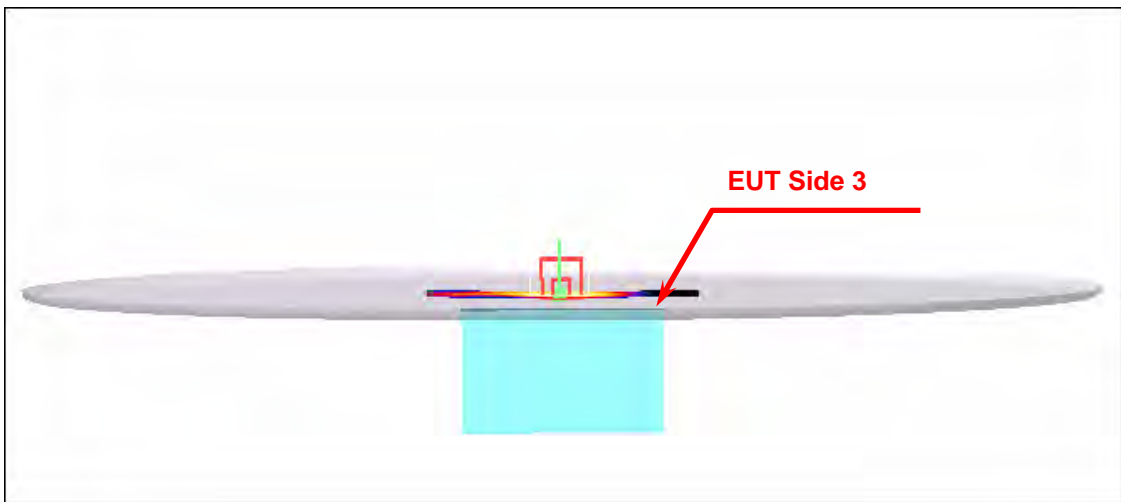

SAR Test Setup Photographs

EUT Side Definition	
Mode	Side
1	Side 1
2	Side 2
3	Side 3
4	Side 4
5	Side 5
6	Side 6

Phantom Position : Flat	EUT side : Side 1
Spacing to phantom : 10 mm	Accessory : N/A

Phantom Position : Flat	EUT side : Side 2
Spacing to phantom : 10 mm	Accessory : N/A

Phantom Position : Flat	EUT side : Side 3
Spacing to phantom : 10 mm	Accessory : N/A

Phantom Position : Flat	EUT side : Side 4
Spacing to phantom : 10 mm	Accessory : N/A

Phantom Position : Flat	EUT side : Side 5
Spacing to phantom : 10 mm	Accessory : N/A