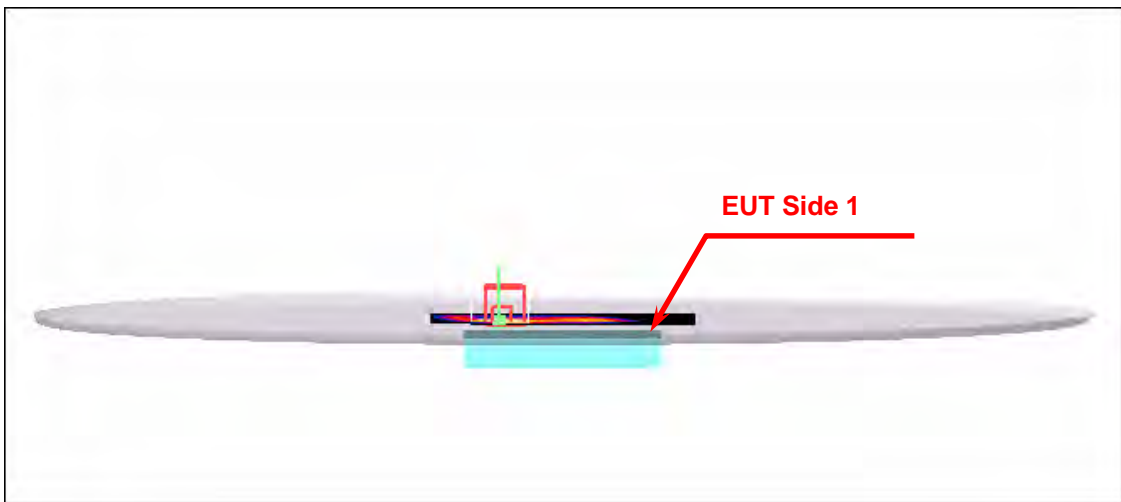

SAR Test Setup Photographs

EUT Side Definition	
Mode	Side
1	Side 1
2	Side 2
3	Side 3
4	Side 4
5	Side 5
6	Side 6

Phantom Position : Flat	EUT side : Side 1
Spacing to phantom : 10 mm	Accessory : N/A

Phantom Position : Flat	EUT side : Side 2
Spacing to phantom : 10 mm	Accessory : N/A

Phantom Position : Flat	EUT side : Side 3
Spacing to phantom : 10 mm	Accessory : N/A

Phantom Position : Flat	EUT side : Side 4
Spacing to phantom : 10 mm	Accessory : N/A

Phantom Position : Flat	EUT side : Side 5
Spacing to phantom : 10 mm	Accessory : N/A