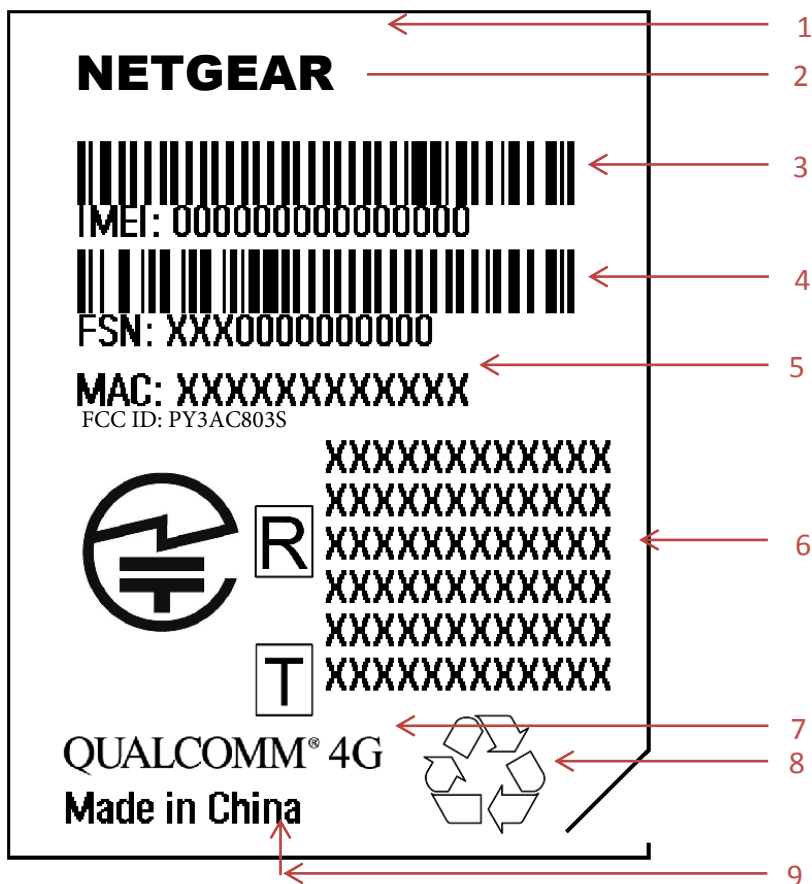

**DEVICE LABEL**

Item	Description	Height	Additional Info
1	Static text "Model: NI-760S"	1.0mm	
2	Static text "Company Name"	1.0mm	
3	Dynamic barcode and text of IMEI value, with prefix "IMEI:" in text form only	Barcode: 2.0mm Text: 1.0mm	Barcode X-dimension: 5-mil (0.127mm); Code 128AUTO symbology
4	Dynamic barcode and text of FSN value, with prefix "FSN" in text form only. This is Sierra's internal factory serial number.	Barcode: 2.0mm Text: 1.0mm	Barcode X-dimension: 5-mil (0.127mm); Code 128AUTO symbology
5	Dynamic text of MAC ID value, with prefix "MAC:"	1.0mm	
6	Static "Telec" and "JATE" numbers and logo	Logo: 5.0mm Text: 1.0mm "R" and "T": 2.0mm	
7	Static logo "Qualcomm® 4G"	1.2mm	
8	Static logo "Recycle"	4.0mm	
9	Static text "Made in China"	1.0mm	

FCC ID: PY3AC803S

Label Location: this label is on the back of the device.