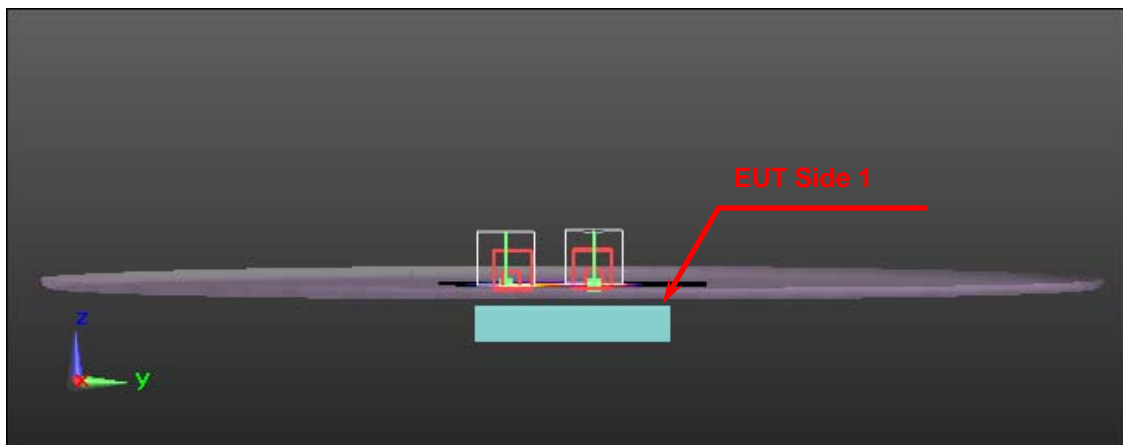

SAR Test Setup Photographs

EUT Side Definition	
Mode	Side
1	Side 1
2	Side 2
3	Side 3
4	Side 4
5	Side 5
6	Side 6

Phantom Position : Flat	EUT side : Side 1
Spacing to phantom : 10 mm	Accessory : N/A

Phantom Position : Flat	EUT side : Side 2
Spacing to phantom : 10 mm	Accessory : N/A

Phantom Position : Flat	EUT side : Side 3
Spacing to phantom : 10 mm	Accessory : N/A

Phantom Position : Flat	EUT side : Side 4
Spacing to phantom : 10 mm	Accessory : N/A

Phantom Position : Flat	EUT side : Side 5
Spacing to phantom : 10 mm	Accessory : N/A

Phantom Position : Flat	EUT side : Side 6
Spacing to phantom : 10 mm	Accessory : N/A