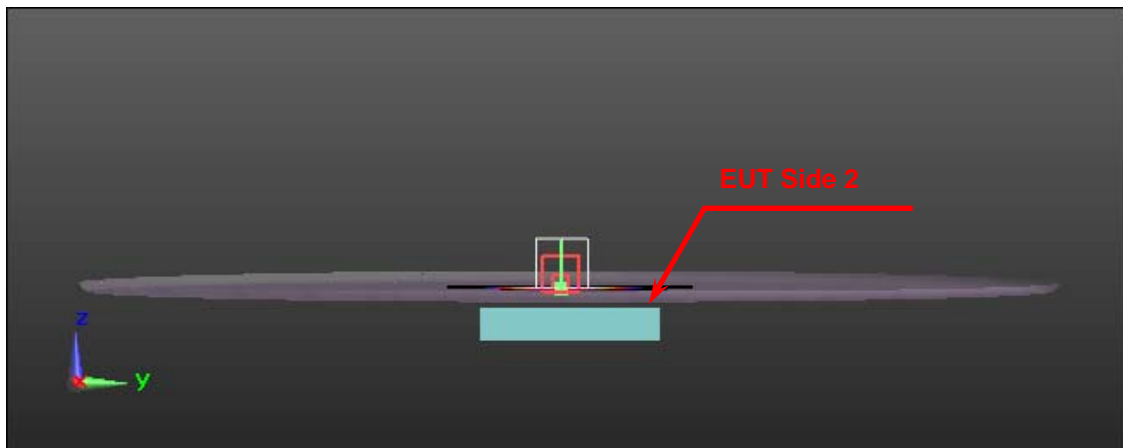

SAR Test Setup Photographs

EUT Side Definition	
Mode	Side
1	Side 1
2	Side 2
3	Side 3
4	Side 4
5	Side 5
6	Side 6

Phantom Position : Flat	EUT side : Side 1
Spacing to phantom : 10 mm	Accessory : N/A

Phantom Position : Flat	EUT side : Side 2
Spacing to phantom : 10 mm	Accessory : N/A

Phantom Position : Flat	EUT side : Side 3
Spacing to phantom : 10 mm	Accessory : N/A

Phantom Position : Flat	EUT side : Side 4
Spacing to phantom : 10 mm	Accessory : N/A

Phantom Position : Flat	EUT side : Side 5
Spacing to phantom : 10 mm	Accessory : N/A

Phantom Position : Flat	EUT side : Side 6
Spacing to phantom : 10 mm	Accessory : N/A