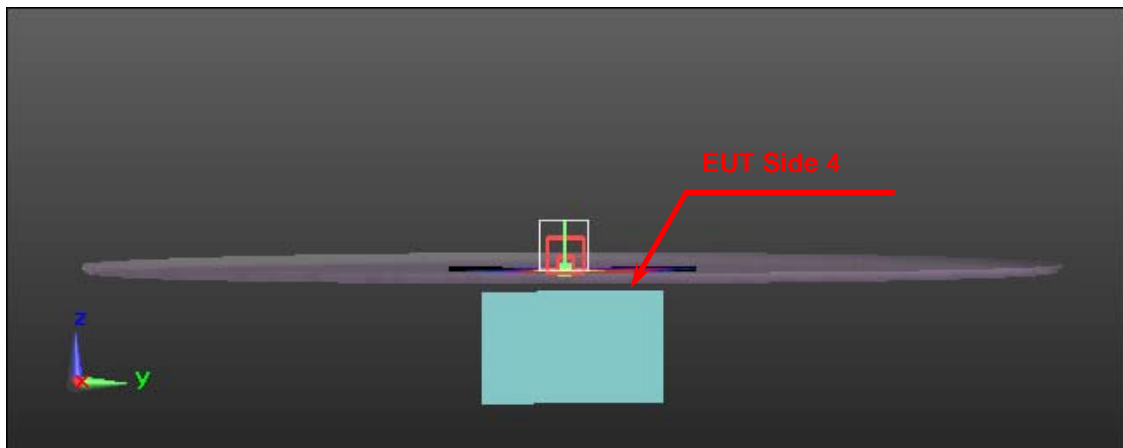

SAR Test Setup Photographs

EUT Side Definition	
Mode	Side
1	Side 1
2	Side 2
3	Side 3
4	Side 4
5	Side 5
6	Side 6

Phantom Position : Flat	EUT side : Side 1
Spacing to phantom : 10 mm	Accessory : N/A

Phantom Position : Flat	EUT side : Side 2
Spacing to phantom : 10 mm	Accessory : N/A

Phantom Position : Flat	EUT side : Side 3
Spacing to phantom : 10 mm	Accessory : N/A

Phantom Position : Flat	EUT side : Side 4
Spacing to phantom : 10 mm	Accessory : N/A

Phantom Position : Flat	EUT side : Side 5
Spacing to phantom : 10 mm	Accessory : N/A

Phantom Position : Flat	EUT side : Side 6
Spacing to phantom : 10 mm	Accessory : N/A