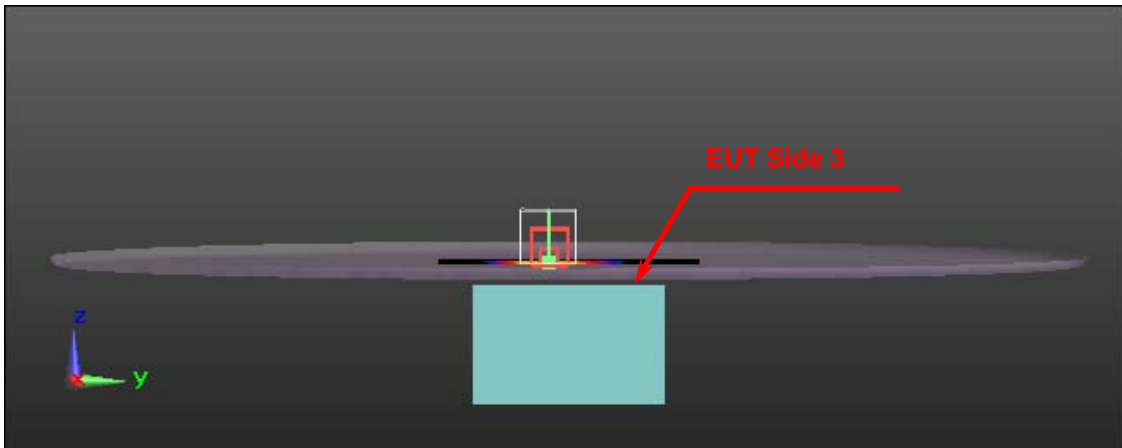

SAR Test Setup Photographs

EUT Side Definition	
Mode	Side
1	Side 1
2	Side 2
3	Side 3
4	Side 4
5	Side 5
6	Side 6

Phantom Position : Flat	EUT side : Side 1
Spacing to phantom : 10 mm	Accessory : N/A

Phantom Position : Flat	EUT side : Side 2
Spacing to phantom : 10 mm	Accessory : N/A

Phantom Position : Flat	EUT side : Side 3
Spacing to phantom : 10 mm	Accessory : N/A

Phantom Position : Flat	EUT side : Side 4
Spacing to phantom : 10 mm	Accessory : N/A

Phantom Position : Flat	EUT side : Side 5
Spacing to phantom : 10 mm	Accessory : N/A

Phantom Position : Flat	EUT side : Side 6
Spacing to phantom : 10 mm	Accessory : N/A