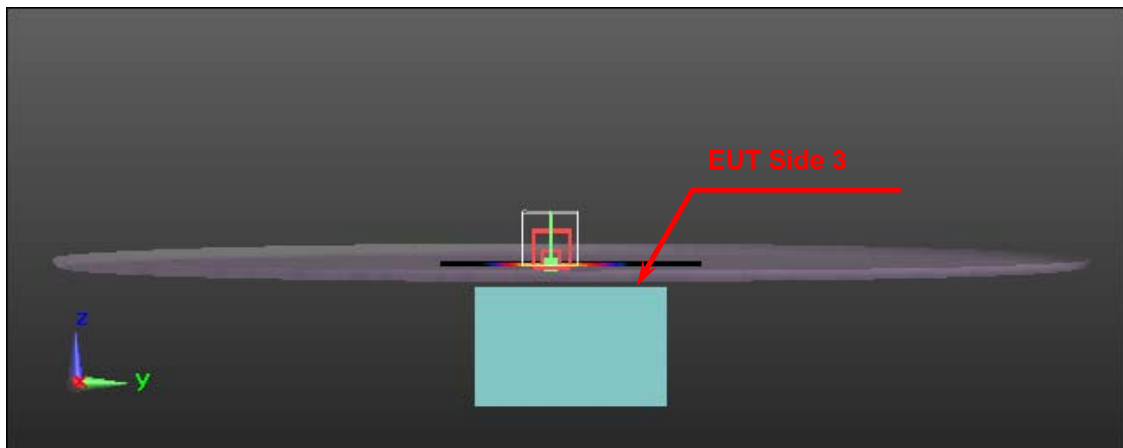

SAR Test Setup Photographs

EUT Side Definition	
Mode	Side
1	Side 1
2	Side 2
3	Side 3
4	Side 4
5	Side 5
6	Side 6

Phantom Position : Flat	EUT side : Side 1
Spacing to phantom : 10 mm	Accessory : N/A

Phantom Position : Flat	EUT side : Side 2
Spacing to phantom : 10 mm	Accessory : N/A

Phantom Position : Flat	EUT side : Side 3
Spacing to phantom : 10 mm	Accessory : N/A

Phantom Position : Flat	EUT side : Side 4
Spacing to phantom : 10 mm	Accessory : N/A

Phantom Position : Flat	EUT side : Side 5
Spacing to phantom : 10 mm	Accessory : N/A

Phantom Position : Flat	EUT side : Side 6
Spacing to phantom : 10 mm	Accessory : N/A