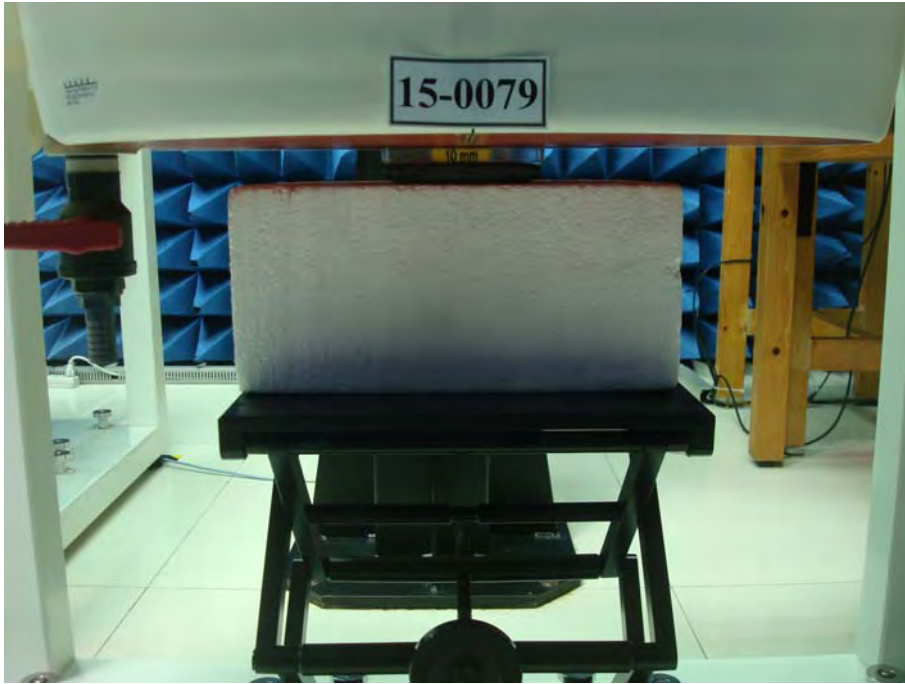

SAR Test Setup Photographs

EUT Side Definition	
Mode	Side
1	Side 1
2	Side 2
3	Side 3
4	Side 4
5	Side 5
6	Side 6

Phantom Position : Flat	EUT side : Side 1
Spacing to phantom : 10 mm	Accessory : N/A

Phantom Position : Flat	EUT side : Side 2
Spacing to phantom : 10 mm	Accessory : N/A

Phantom Position : Flat	EUT side : Side 3
Spacing to phantom : 10 mm	Accessory : N/A

Phantom Position : Flat	EUT side : Side 4
Spacing to phantom : 10 mm	Accessory : N/A

Phantom Position : Flat	EUT side : Side 5
Spacing to phantom : 10 mm	Accessory : N/A