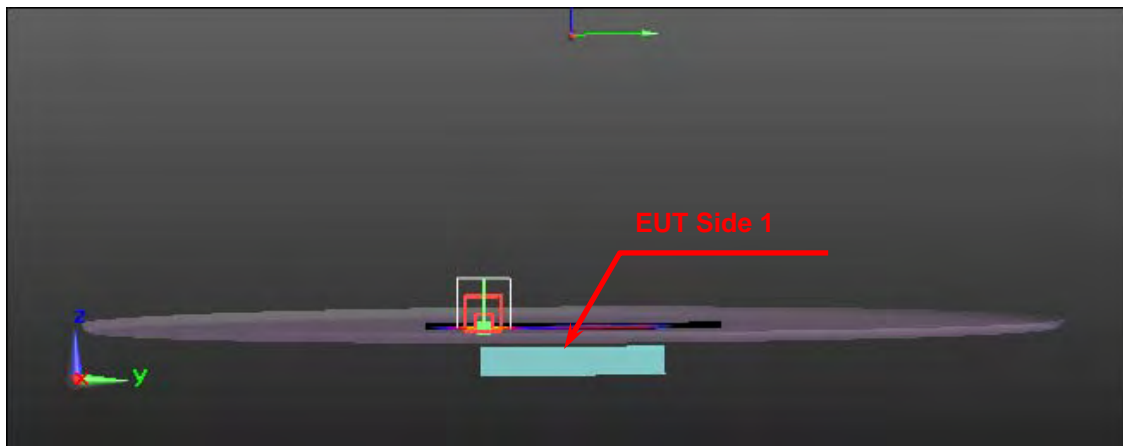

SAR Test Setup Photographs

EUT Side Definition	
Mode	Side
1	Side 1
2	Side 2
3	Side 3
4	Side 4
5	Side 5
6	Side 6

Phantom Position : Flat	EUT side : Side 1
Spacing to phantom : 10 mm	Accessory : N/A

Phantom Position : Flat	EUT side : Side 2
Spacing to phantom : 10 mm	Accessory : N/A

Phantom Position : Flat	EUT side : Side 3
Spacing to phantom : 10 mm	Accessory : N/A

Phantom Position : Flat	EUT side : Side 4
Spacing to phantom : 10 mm	Accessory : N/A

Phantom Position : Flat	EUT side : Side 5
Spacing to phantom : 10 mm	Accessory : N/A