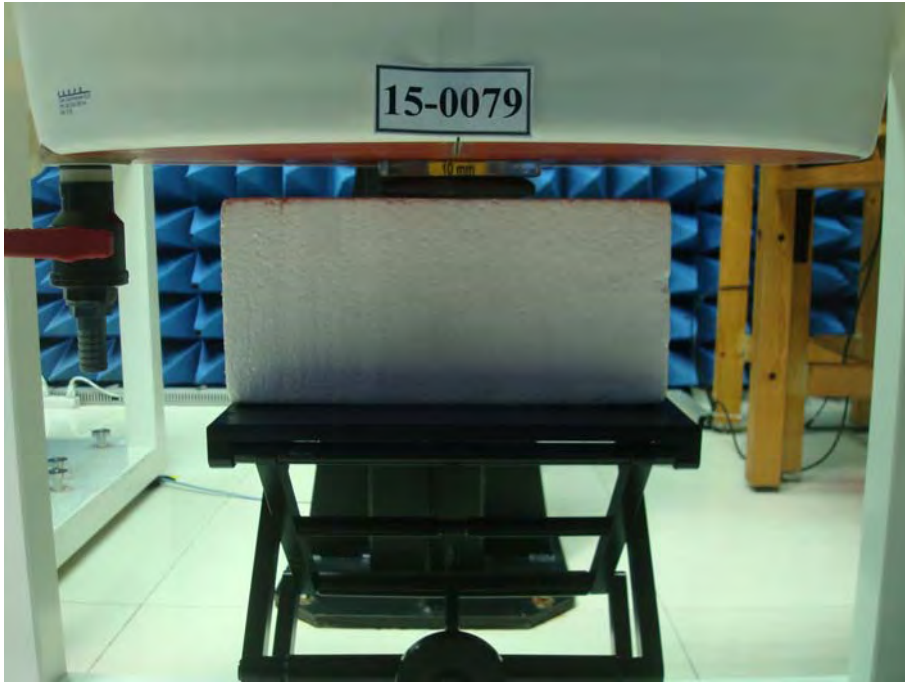

SAR Test Setup Photographs

EUT Side Definition	
Mode	Side
1	Side 1
2	Side 2
3	Side 3
4	Side 4
5	Side 5
6	Side 6

Phantom Position : Flat	EUT side : Side 1
Spacing to phantom : 10 mm	Accessory : N/A

Phantom Position : Flat	EUT side : Side 2
Spacing to phantom : 10 mm	Accessory : N/A

Phantom Position : Flat	EUT side : Side 3
Spacing to phantom : 10 mm	Accessory : N/A

Phantom Position : Flat	EUT side : Side 4
Spacing to phantom : 10 mm	Accessory : N/A

Phantom Position : Flat	EUT side : Side 5
Spacing to phantom : 10 mm	Accessory : N/A