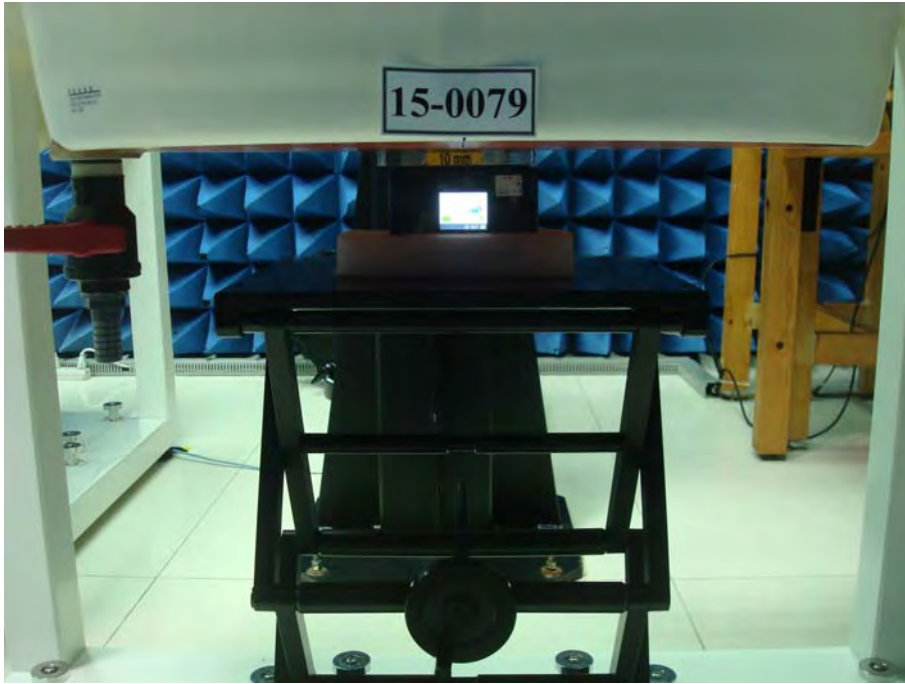

SAR Test Setup Photographs

EUT Side Definition	
Mode	Side
1	Side 1
2	Side 2
3	Side 3
4	Side 4
5	Side 5
6	Side 6

Phantom Position : Flat	EUT side : Side 1
Spacing to phantom : 10 mm	Accessory : N/A

Phantom Position : Flat	EUT side : Side 2
Spacing to phantom : 10 mm	Accessory : N/A

Phantom Position : Flat	EUT side : Side 3
Spacing to phantom : 10 mm	Accessory : N/A

Phantom Position : Flat	EUT side : Side 4
Spacing to phantom : 10 mm	Accessory : N/A

Phantom Position : Flat	EUT side : Side 5
Spacing to phantom : 10 mm	Accessory : N/A