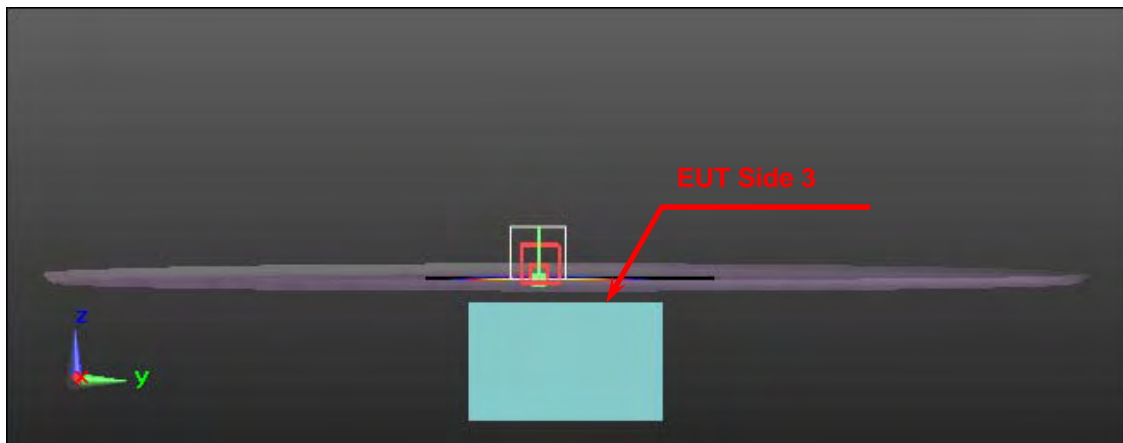

SAR Test Setup Photographs

EUT Side Definition	
Mode	Side
1	Side 1
2	Side 2
3	Side 3
4	Side 4
5	Side 5
6	Side 6

Phantom Position : Flat	EUT side : Side 1
Spacing to phantom : 10 mm	Accessory : N/A

Phantom Position : Flat	EUT side : Side 2
Spacing to phantom : 10 mm	Accessory : N/A

Phantom Position : Flat	EUT side : Side 3
Spacing to phantom : 10 mm	Accessory : N/A

Phantom Position : Flat	EUT side : Side 4
Spacing to phantom : 10 mm	Accessory : N/A

Phantom Position : Flat	EUT side : Side 5
Spacing to phantom : 10 mm	Accessory : N/A