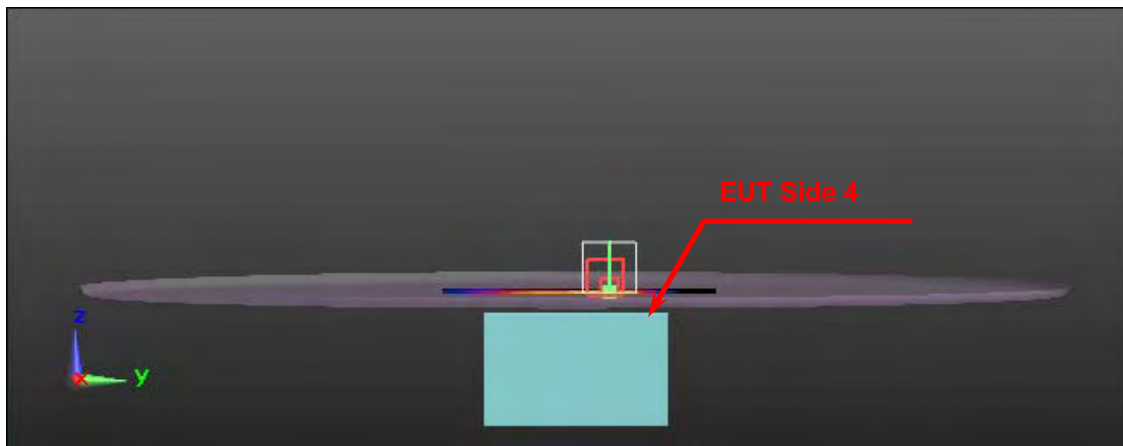

SAR Test Setup Photographs

EUT Side Definition	
Mode	Side
1	Side 1
2	Side 2
3	Side 3
4	Side 4
5	Side 5
6	Side 6

Phantom Position : Flat	EUT side : Side 1
Spacing to phantom : 10 mm	Accessory : N/A

Phantom Position : Flat	EUT side : Side 2
Spacing to phantom : 10 mm	Accessory : N/A

Phantom Position : Flat	EUT side : Side 3
Spacing to phantom : 10 mm	Accessory : N/A

Phantom Position : Flat	EUT side : Side 4
Spacing to phantom : 10 mm	Accessory : N/A

Phantom Position : Flat	EUT side : Side 5
Spacing to phantom : 10 mm	Accessory : N/A