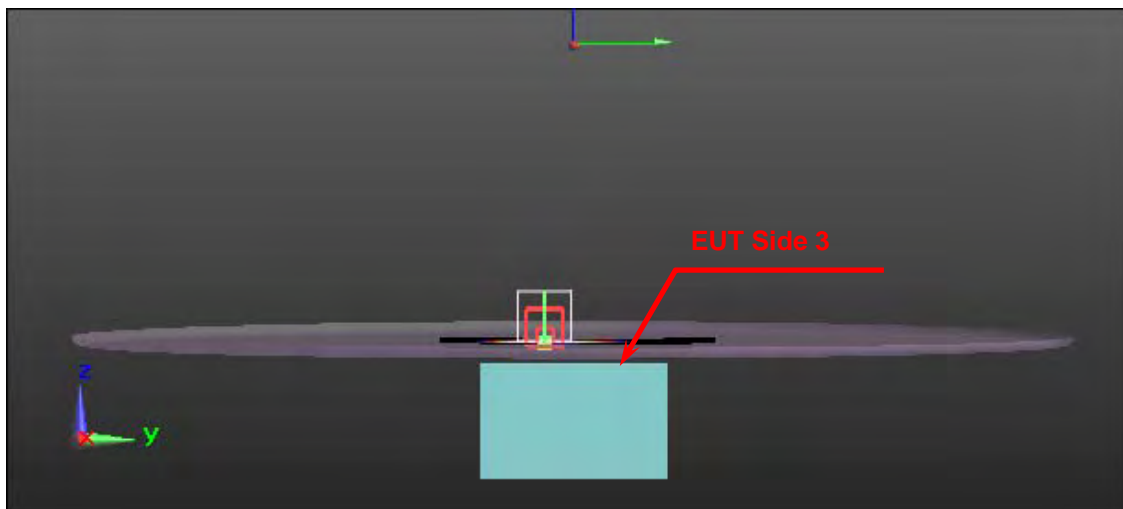

## SAR Test Setup Photographs

EUT Side Definition	
Item	Side
1	Side 1
2	Side 2
3	Side 3
4	Side 4
5	Side 5
6	Side 6

Phantom Position : Flat	EUT side : Side 1
Spacing to phantom : 10 mm	Accessory : N/A

Phantom Position : Flat	EUT side : Side 2
Spacing to phantom : 10 mm	Accessory : N/A

Phantom Position : Flat	EUT side : Side 3
Spacing to phantom : 10 mm	Accessory : N/A

Phantom Position : Flat	EUT side : Side 4
Spacing to phantom : 10 mm	Accessory : N/A

Phantom Position : Flat	EUT side : Side 5
Spacing to phantom : 10 mm	Accessory : N/A