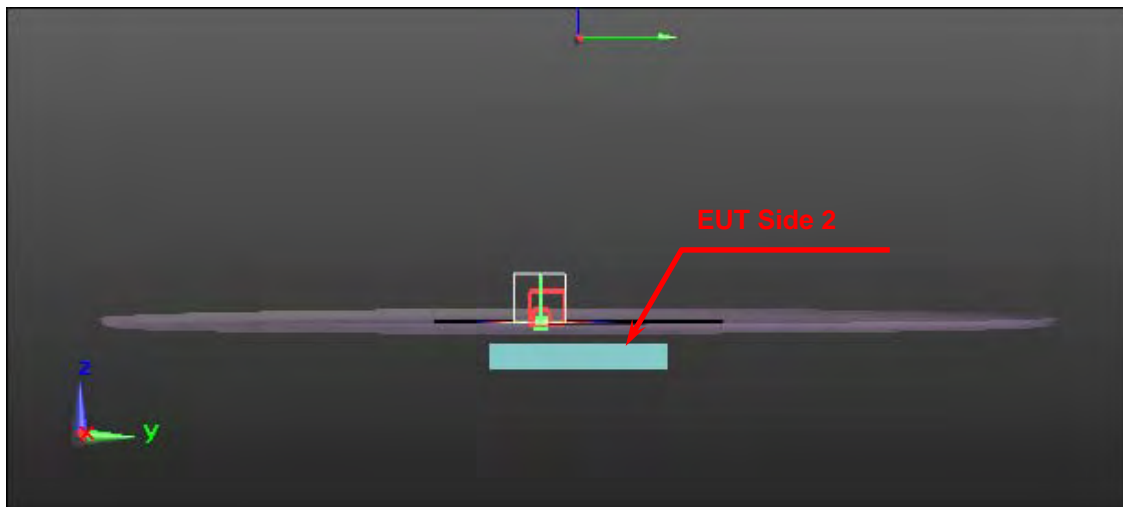

## SAR Test Setup Photographs

EUT Side Definition	
Item	Side
1	Side 1
2	Side 2
3	Side 3
4	Side 4
5	Side 5
6	Side 6

Phantom Position : Flat	EUT side : Side 1
Spacing to phantom : 10 mm	Accessory : N/A

Phantom Position : Flat	EUT side : Side 2
Spacing to phantom : 10 mm	Accessory : N/A

Phantom Position : Flat	EUT side : Side 3
Spacing to phantom : 10 mm	Accessory : N/A

Phantom Position : Flat	EUT side : Side 4
Spacing to phantom : 10 mm	Accessory : N/A

Phantom Position : Flat	EUT side : Side 5
Spacing to phantom : 10 mm	Accessory : N/A