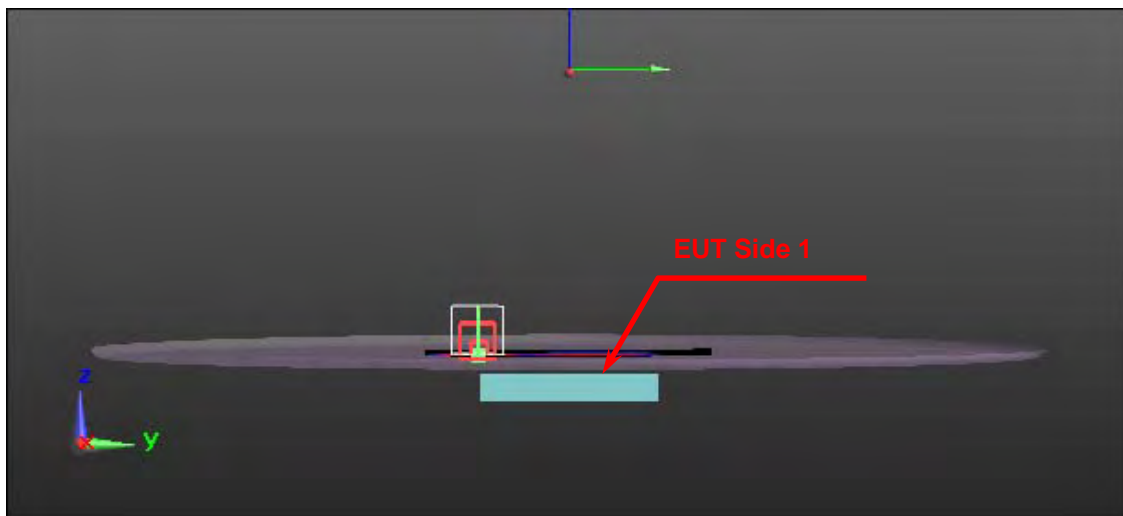

## SAR Test Setup Photographs

EUT Side Definition	
Item	Side
1	Side 1
2	Side 2
3	Side 3
4	Side 4
5	Side 5
6	Side 6

Phantom Position : Flat	EUT side : Side 1
Spacing to phantom : 10 mm	Accessory : N/A

Phantom Position : Flat	EUT side : Side 2
Spacing to phantom : 10 mm	Accessory : N/A

Phantom Position : Flat	EUT side : Side 3
Spacing to phantom : 10 mm	Accessory : N/A

Phantom Position : Flat	EUT side : Side 4
Spacing to phantom : 10 mm	Accessory : N/A

Phantom Position : Flat	EUT side : Side 5
Spacing to phantom : 10 mm	Accessory : N/A