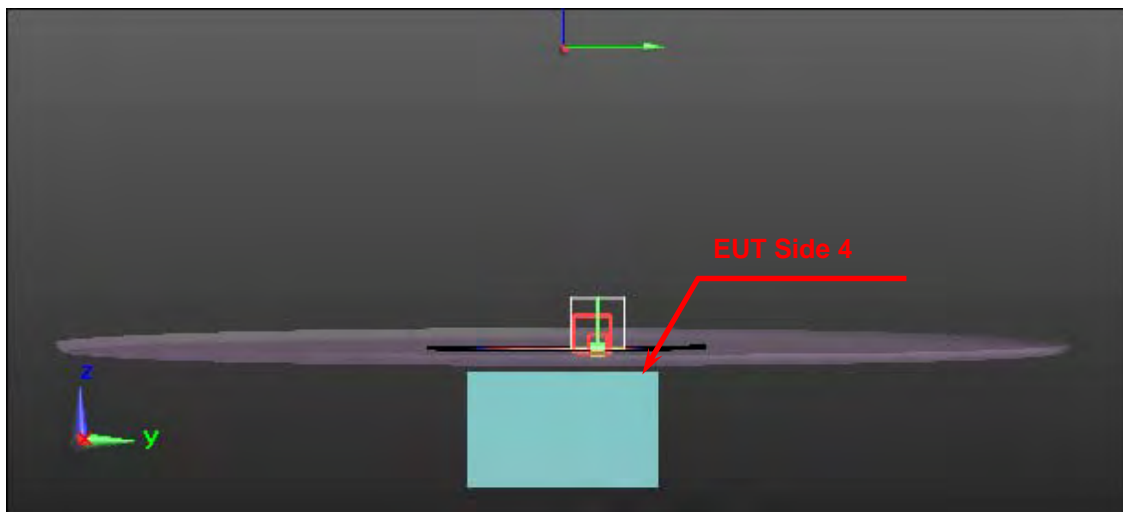

## SAR Test Setup Photographs

EUT Side Definition	
Item	Side
1	Side 1
2	Side 2
3	Side 3
4	Side 4
5	Side 5
6	Side 6

Phantom Position : Flat	EUT side : Side 1
Spacing to phantom : 10 mm	Accessory : N/A

Phantom Position : Flat	EUT side : Side 2
Spacing to phantom : 10 mm	Accessory : N/A

Phantom Position : Flat	EUT side : Side 3
Spacing to phantom : 10 mm	Accessory : N/A

Phantom Position : Flat	EUT side : Side 4
Spacing to phantom : 10 mm	Accessory : N/A

Phantom Position : Flat	EUT side : Side 5
Spacing to phantom : 10 mm	Accessory : N/A