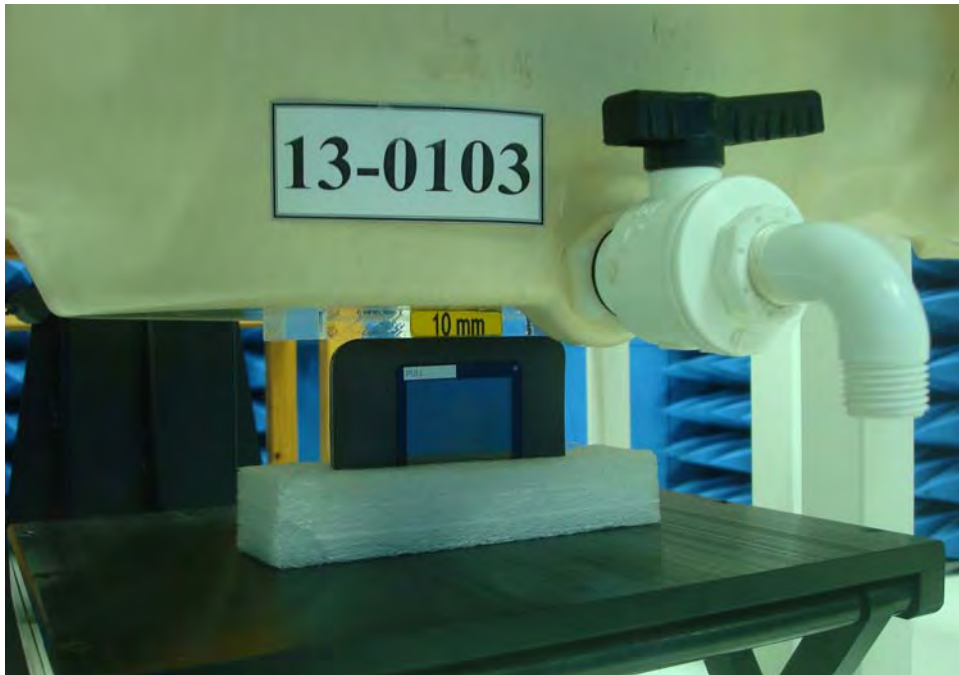

SAR Test Setup Photographs

EUT Side Definition	
Item	Side
1	Side 1
2	Side 2
3	Side 3
4	Side 4
5	Side 5
6	Side 6

Phantom Position : Flat	EUT side : Side 1
Spacing to phantom : 10 mm	Accessory : N/A

Phantom Position : Flat	EUT side : Side 2
Spacing to phantom : 10 mm	Accessory : N/A

Phantom Position : Flat	EUT side : Side 3
Spacing to phantom : 10 mm	Accessory : N/A

Phantom Position : Flat	EUT side : Side 4
Spacing to phantom : 10 mm	Accessory : N/A

Phantom Position : Flat	EUT side : Side 6
Spacing to phantom : 10 mm	Accessory : N/A