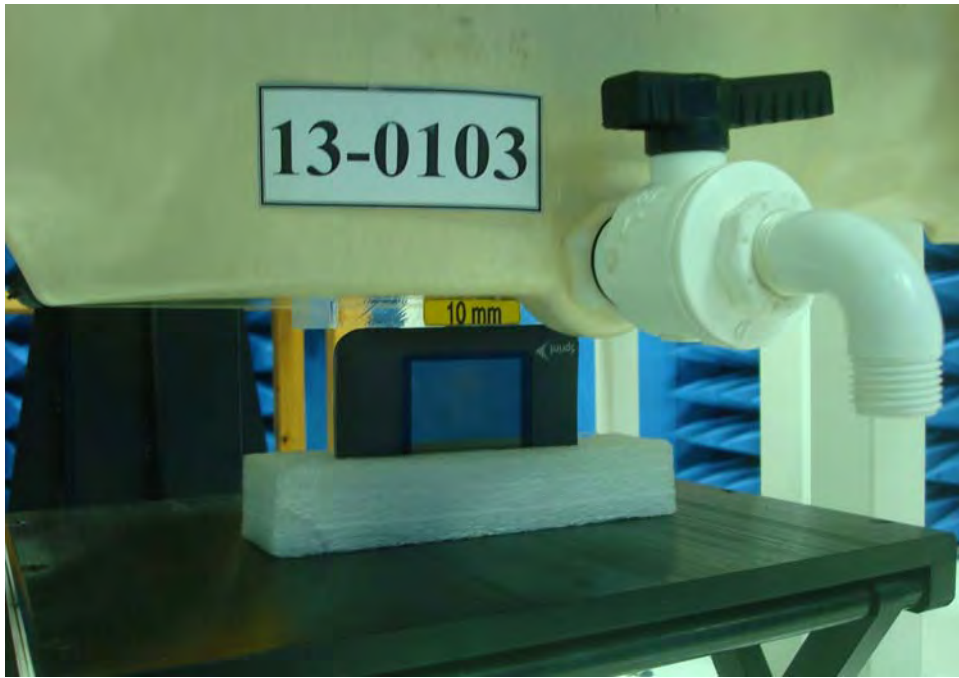

SAR Test Setup Photographs

EUT Side Definition	
Item	Side
1	Side 1
2	Side 2
3	Side 3
4	Side 4
5	Side 5
6	Side 6

Phantom Position : Flat	EUT side : Side 1
Spacing to phantom : 10 mm	Accessory : N/A

Phantom Position : Flat	EUT side : Side 2
Spacing to phantom : 10 mm	Accessory : N/A

Phantom Position : Flat	EUT side : Side 3
Spacing to phantom : 10 mm	Accessory : N/A

Phantom Position : Flat	EUT side : Side 4
Spacing to phantom : 10 mm	Accessory : N/A

Phantom Position : Flat	EUT side : Side 6
Spacing to phantom : 10 mm	Accessory : N/A