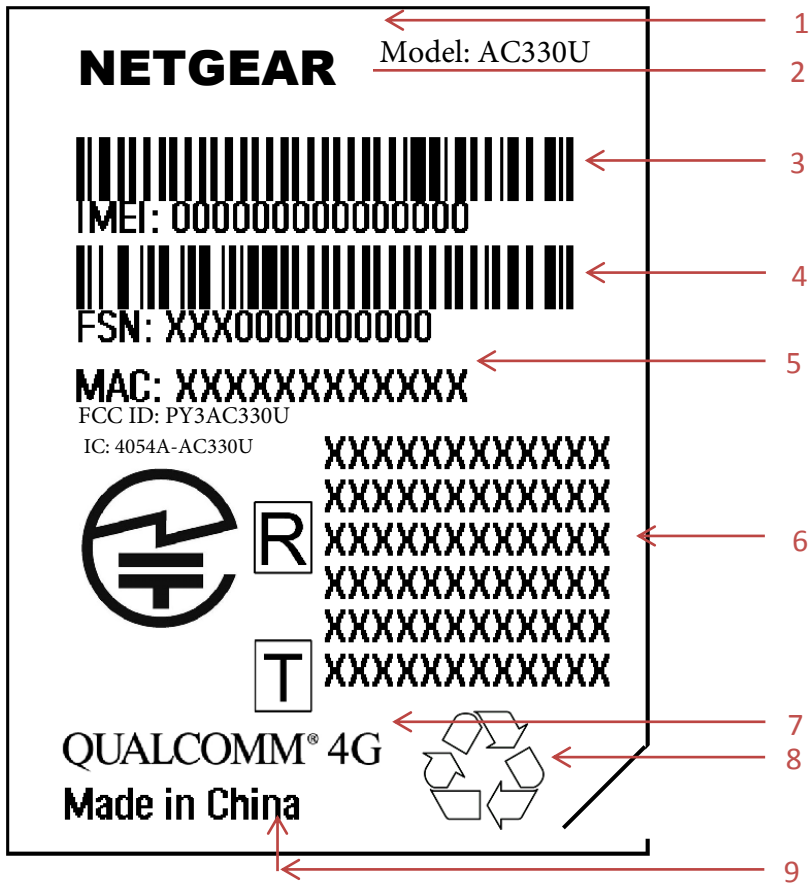

**DEVICE LABEL**

Item	Description	Height	Additional Info
1	Static text "Model: NI-760S"	1.0mm	
2	Static text "Company Name"	1.0mm	
3	Dynamic barcode and text of IMEI value, with prefix "IMEI:" in text form only	Barcode: 2.0mm Text: 1.0mm	Barcode X-dimension: 5-mil (0.127mm); Code 128AUTO symbology
4	Dynamic barcode and text of FSN value, with prefix "FSN" in text form only. This is Sierra's internal factory serial number.	Barcode: 2.0mm Text: 1.0mm	Barcode X-dimension: 5-mil (0.127mm); Code 128AUTO symbology
5	Dynamic text of MAC ID value, with prefix "MAC:"	1.0mm	
6	Static "Telec" and "JATE" numbers and logo	Logo: 5.0mm Text: 1.0mm "R" and "T": 2.0mm	
7	Static logo "Qualcomm® 4G"	1.2mm	
8	Static logo "Recycle"	4.0mm	
9	Static text "Made in China"	1.0mm	

FCC ID: PY3AC330U IC: 4054A-AC330U

Label Location: this label is on the back of the device.