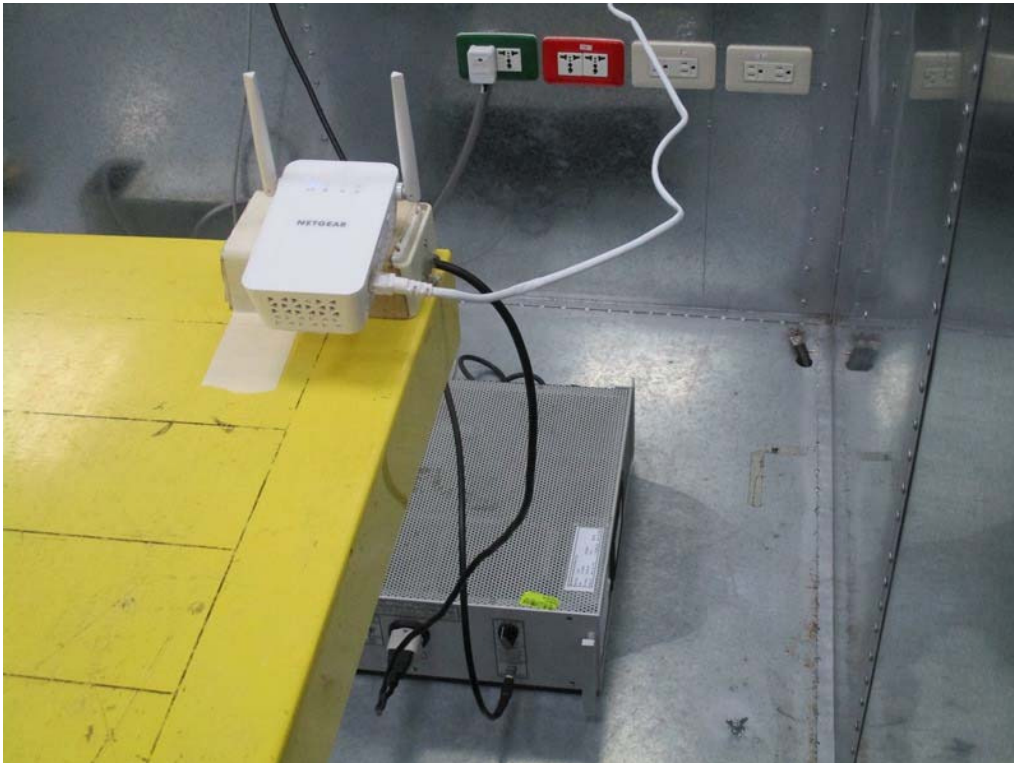

## 1. Photographs of Conducted Emissions Test Configuration

Test Mode: Mode 1

FRONT VIEW

REAR VIEW

## 2. Photographs of Radiated Emissions Test Configuration

Test Configuration: 30MHz~1GHz / Test Mode: Mode 2

FRONT VIEW

REAR VIEW

Test Configuration: Above 1GHz / Test Mode: Mode 2

FRONT VIEW

REAR VIEW