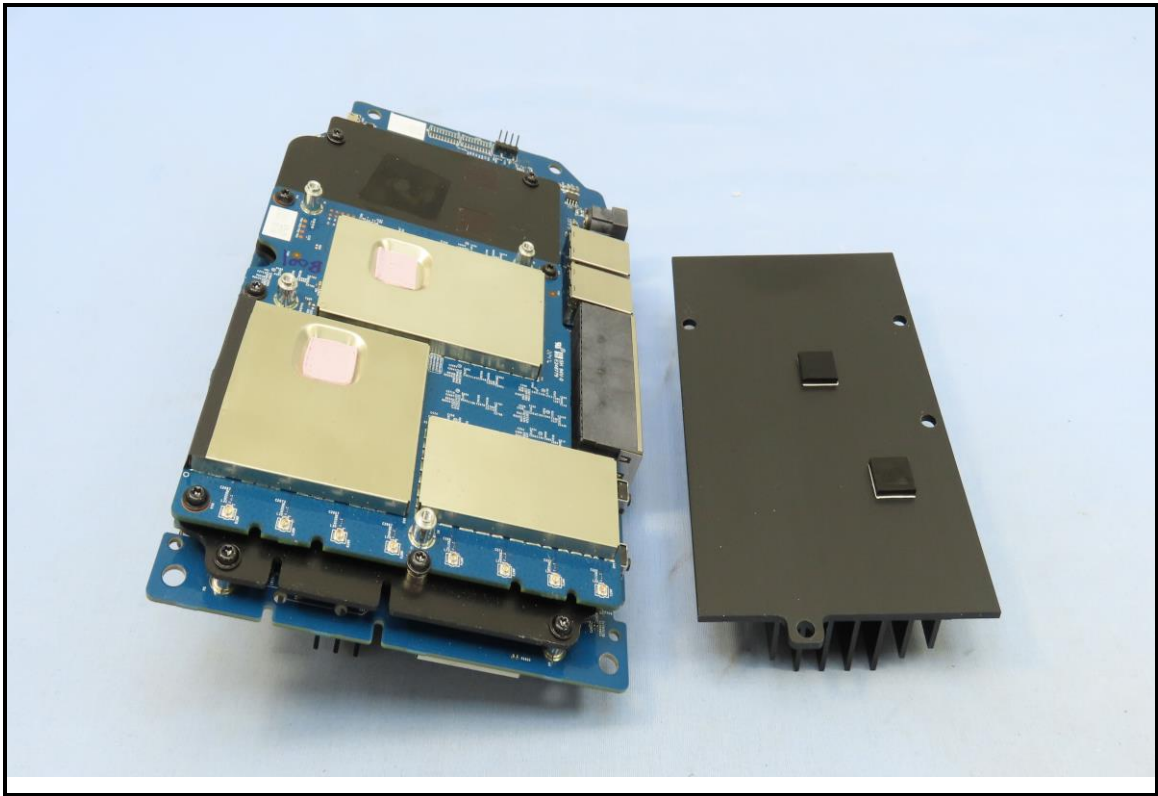

CONSTRUCTION PHOTOS OF EUT

Brand: NETGEAR / Model: RBE971, RBE970
For RBE971

BUREAU
VERITAS

For RBE970