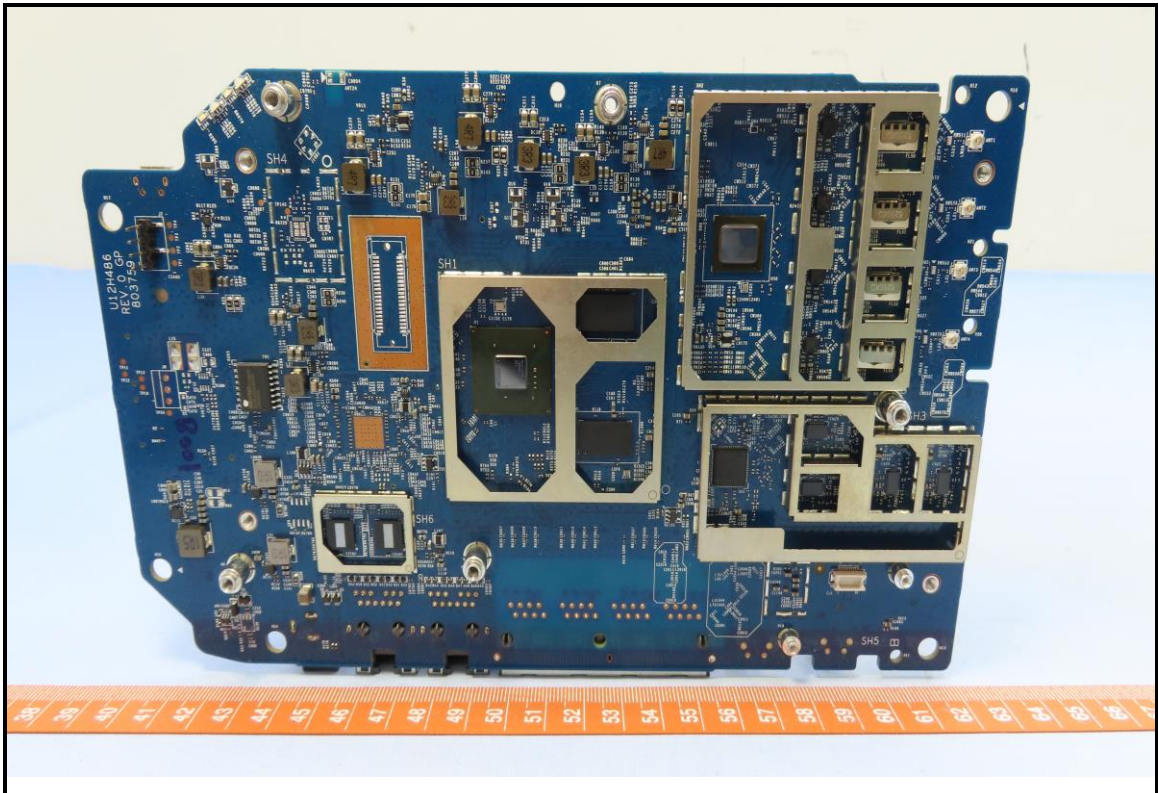

CONSTRUCTION PHOTOS OF EUT

Brand: NETGEAR / Model: RBE971, RBE970
For RBE971

BUREAU
VERITAS

For RBE970