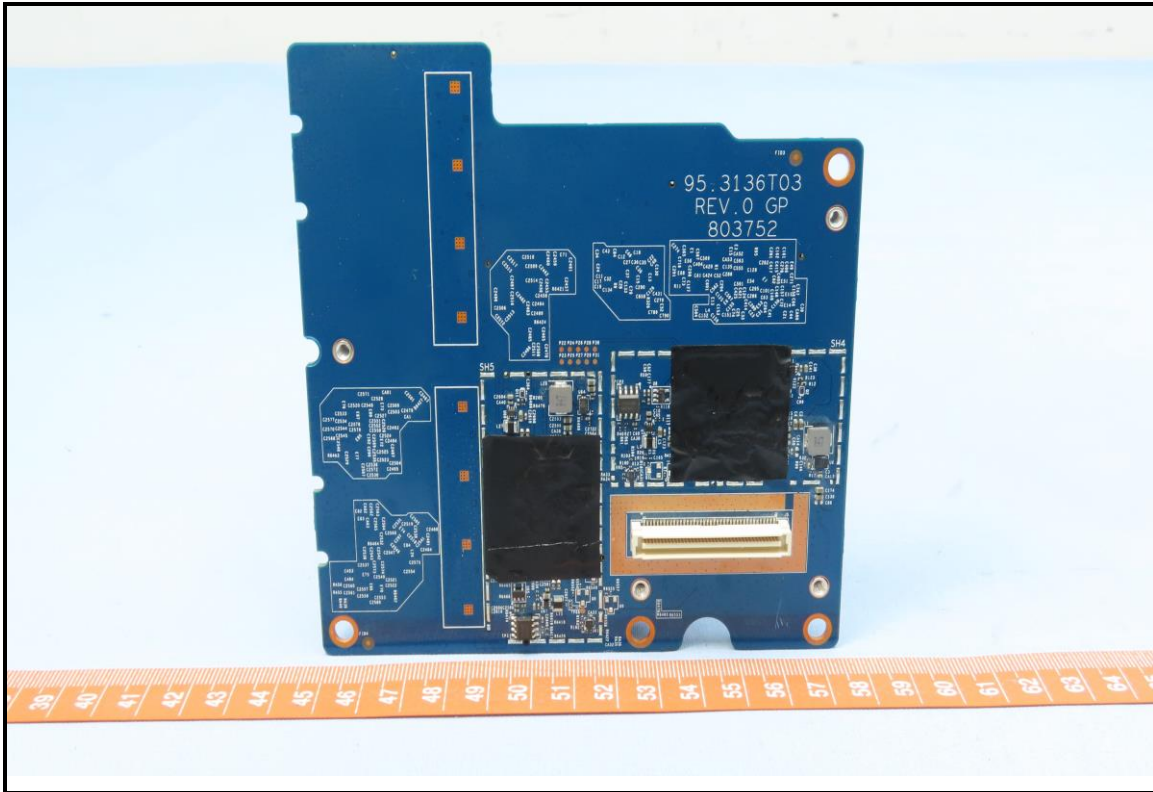

CONSTRUCTION PHOTOS OF EUT

Brand: NETGEAR / Model: RBE971, RBE970
For RBE971

BUREAU
VERITAS

For RBE970