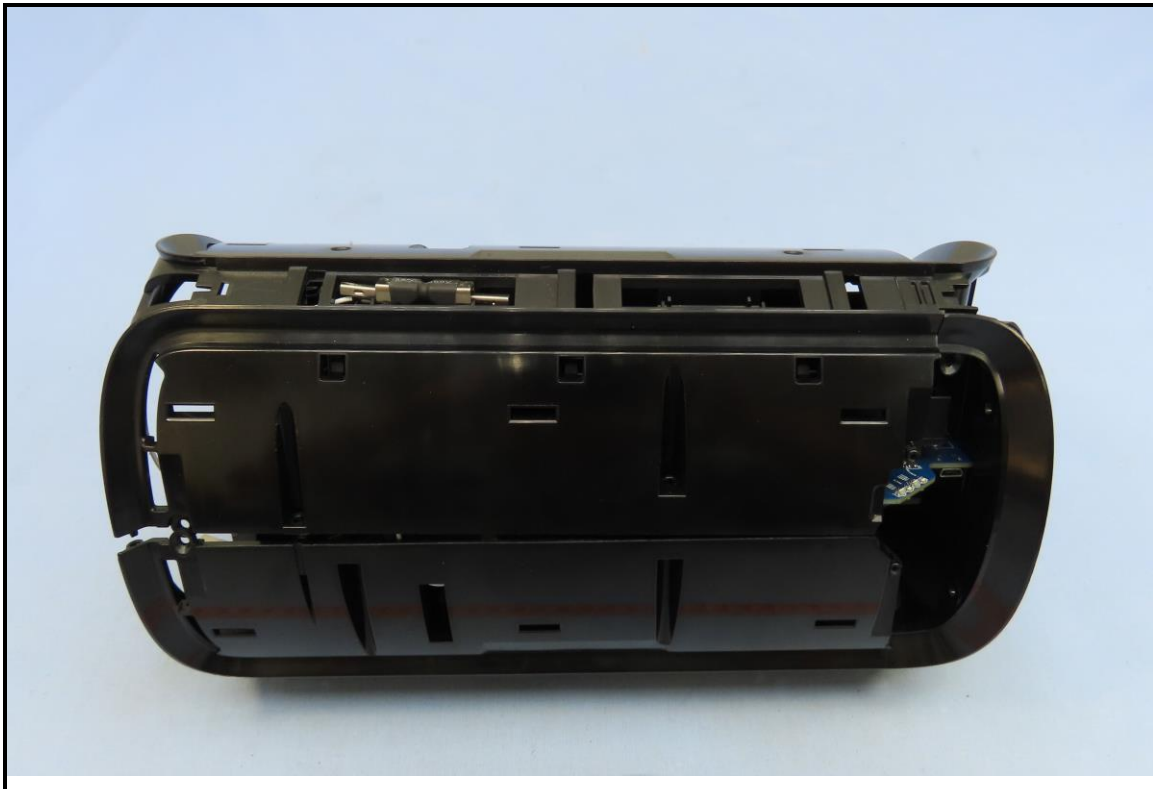

CONSTRUCTION PHOTOS OF EUT

Brand: NETGEAR / Model: RBE971, RBE970
For RBE971

BUREAU
VERITAS

For RBE970