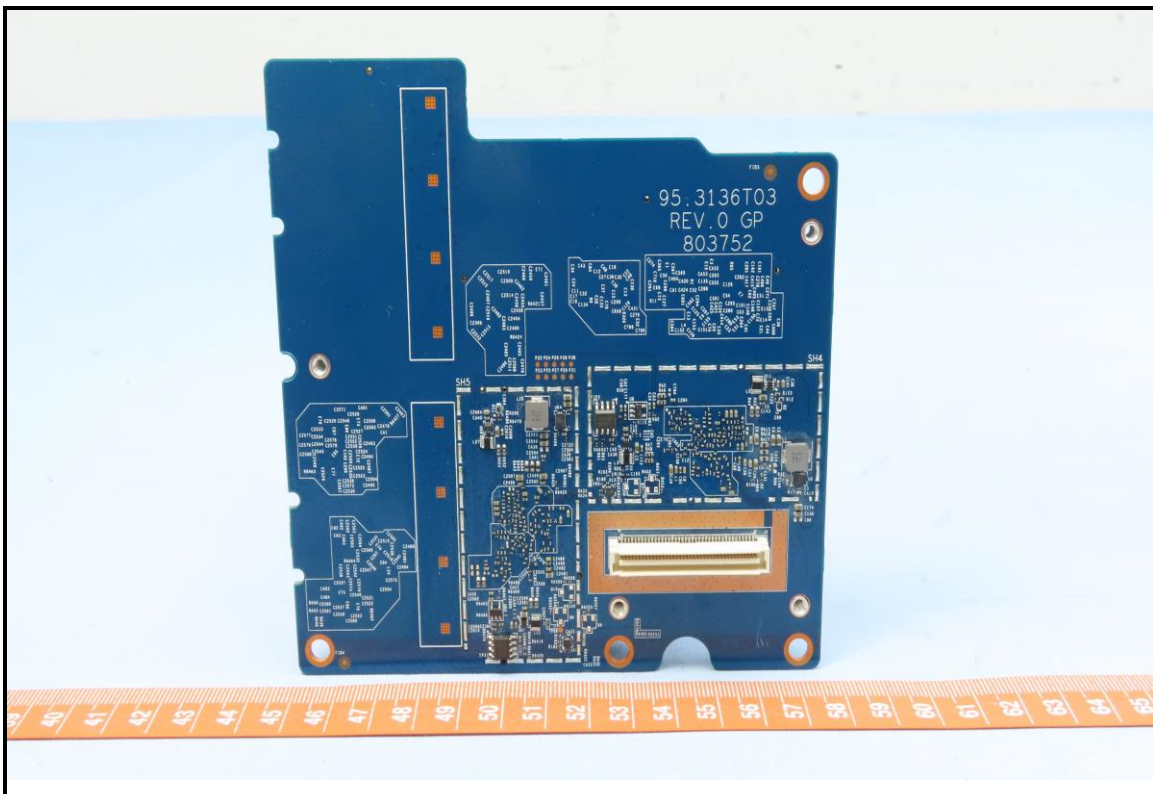

CONSTRUCTION PHOTOS OF EUT

Brand: NETGEAR / Model: RBE971, RBE970
For RBE971

BUREAU
VERITAS

For RBE970