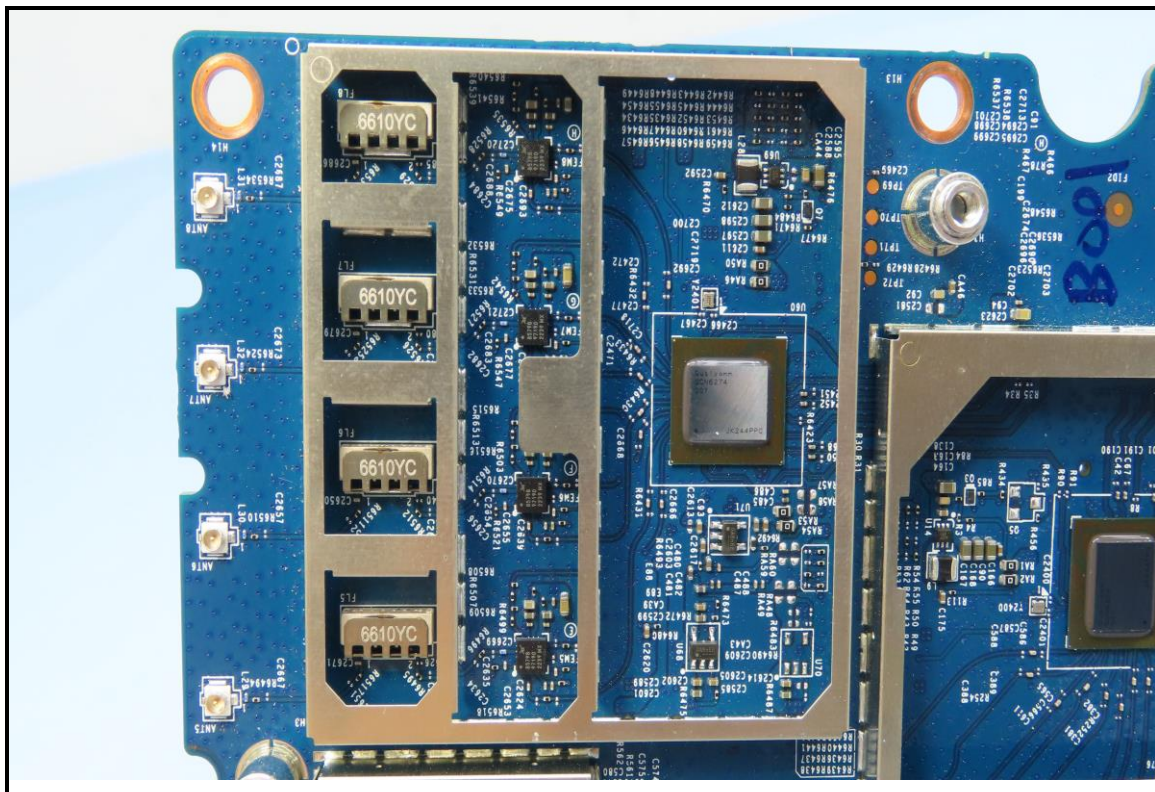

CONSTRUCTION PHOTOS OF EUT

Brand: NETGEAR / Model: RBE971, RBE970
For RBE971

BUREAU
VERITAS

For RBE970