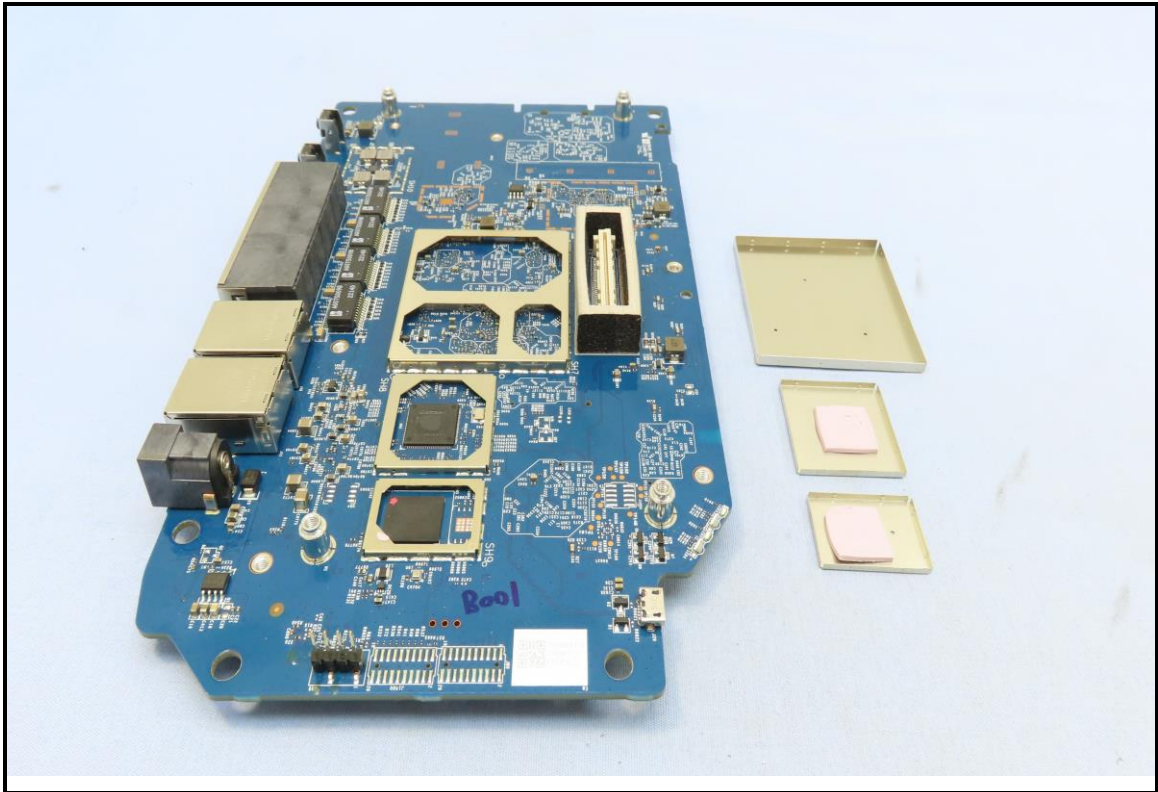

CONSTRUCTION PHOTOS OF EUT

Brand: NETGEAR / Model: RBE971, RBE970
For RBE971

BUREAU
VERITAS

For RBE970