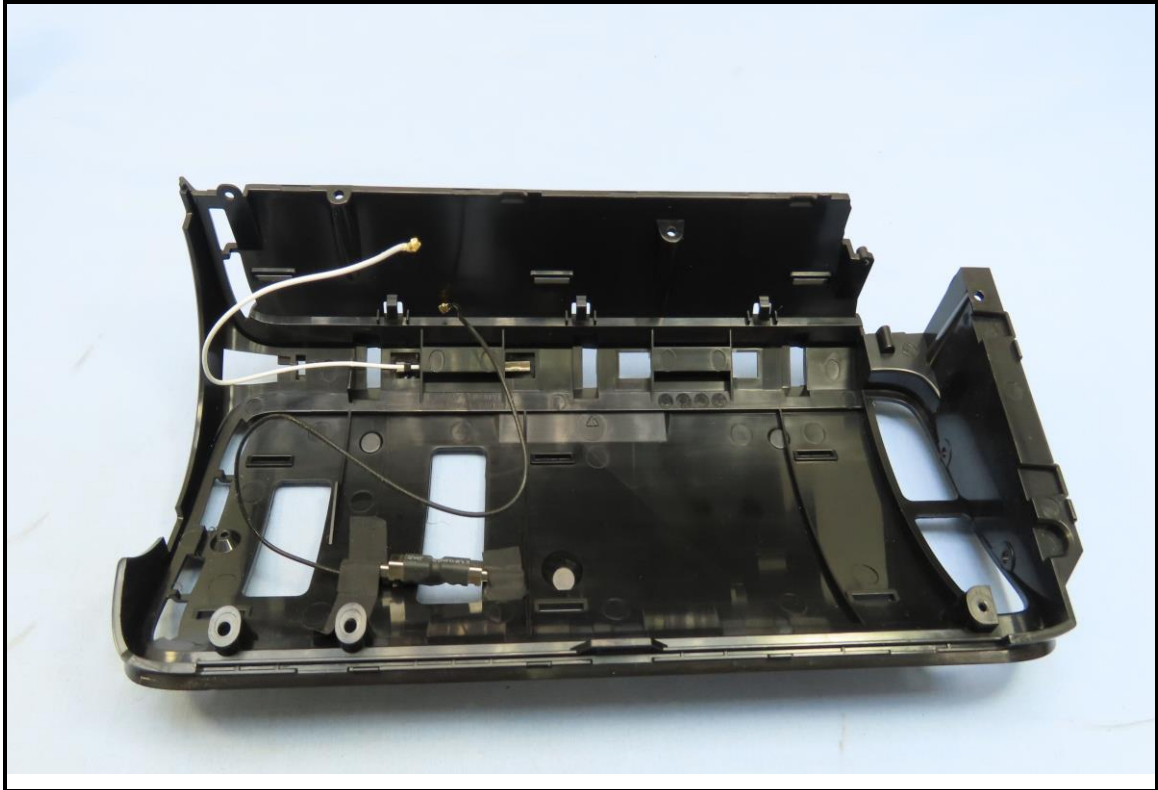

CONSTRUCTION PHOTOS OF EUT

Brand: NETGEAR / Model: RBE971, RBE970
For RBE971

BUREAU
VERITAS

For RBE970