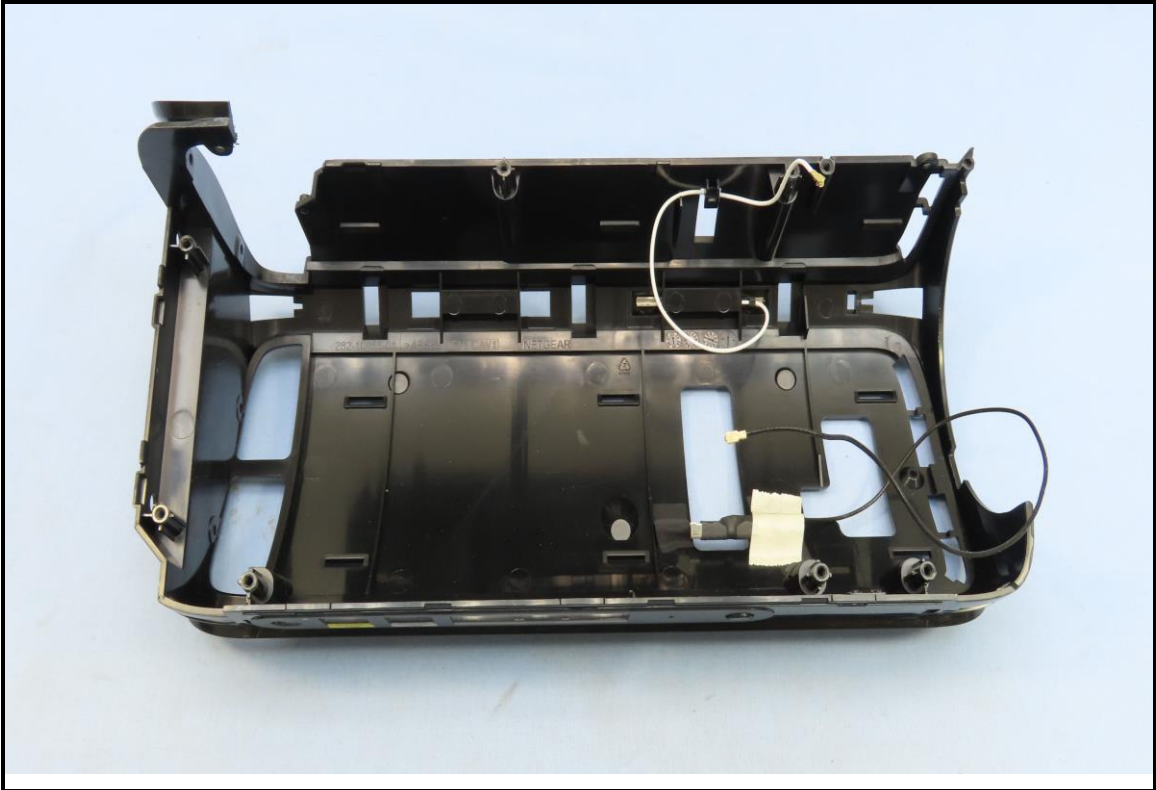

CONSTRUCTION PHOTOS OF EUT

Brand: NETGEAR / Model: RBE971, RBE970
For RBE971

BUREAU
VERITAS

For RBE970