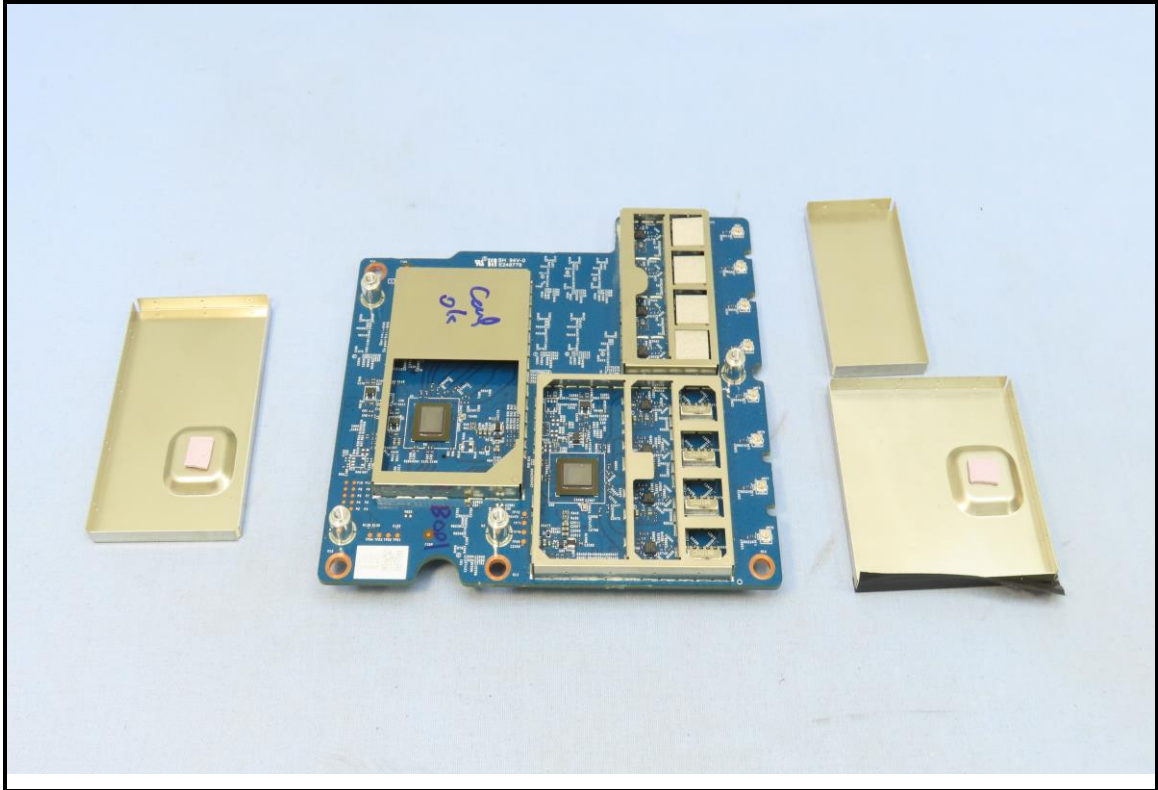

CONSTRUCTION PHOTOS OF EUT

Brand: NETGEAR / Model: RBE971, RBE970
For RBE971

BUREAU
VERITAS

For RBE970