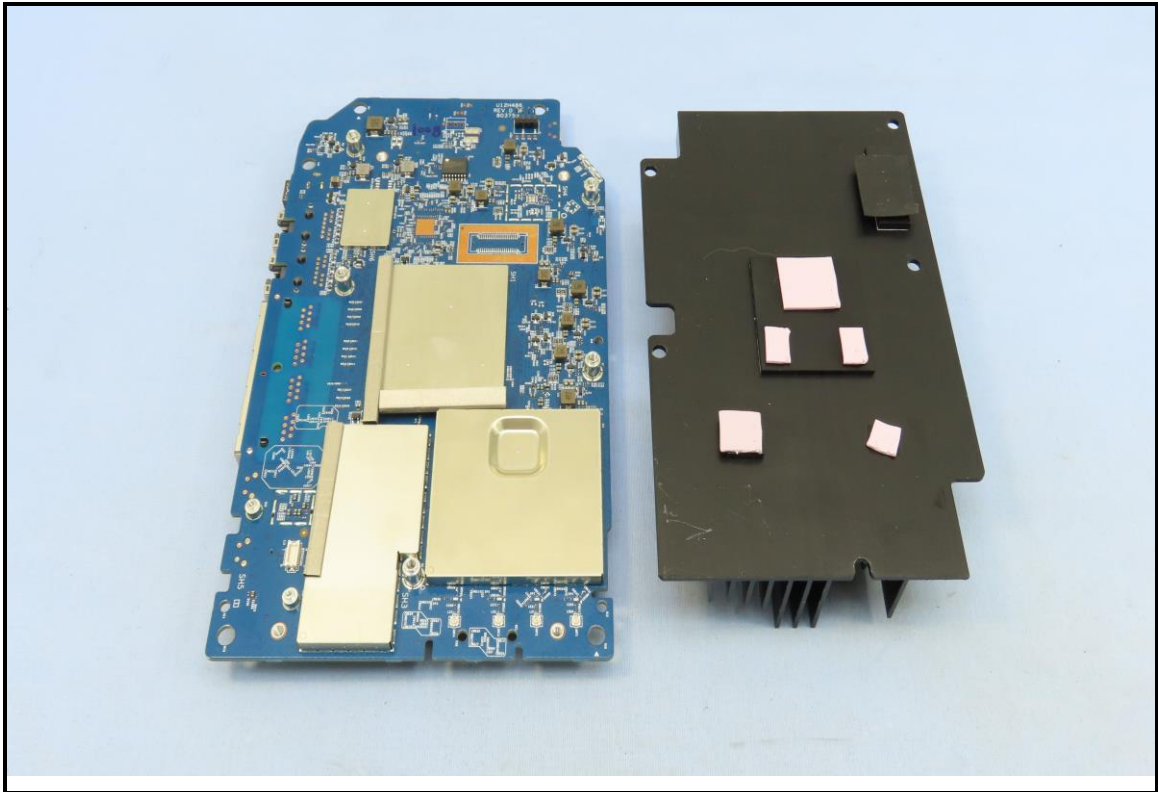

CONSTRUCTION PHOTOS OF EUT

Brand: NETGEAR / Model: RBE971, RBE970
For RBE971

BUREAU
VERITAS

For RBE970