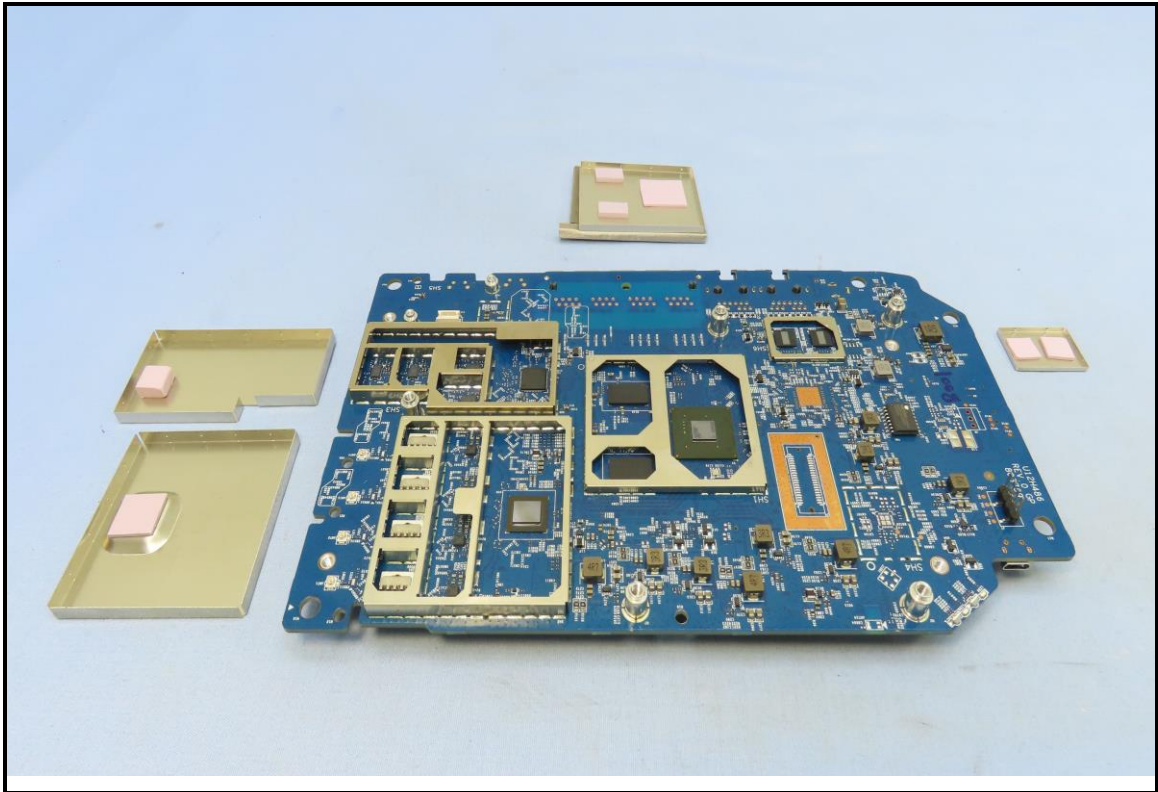

CONSTRUCTION PHOTOS OF EUT

Brand: NETGEAR / Model: RBE971, RBE970
For RBE971

BUREAU
VERITAS

For RBE970