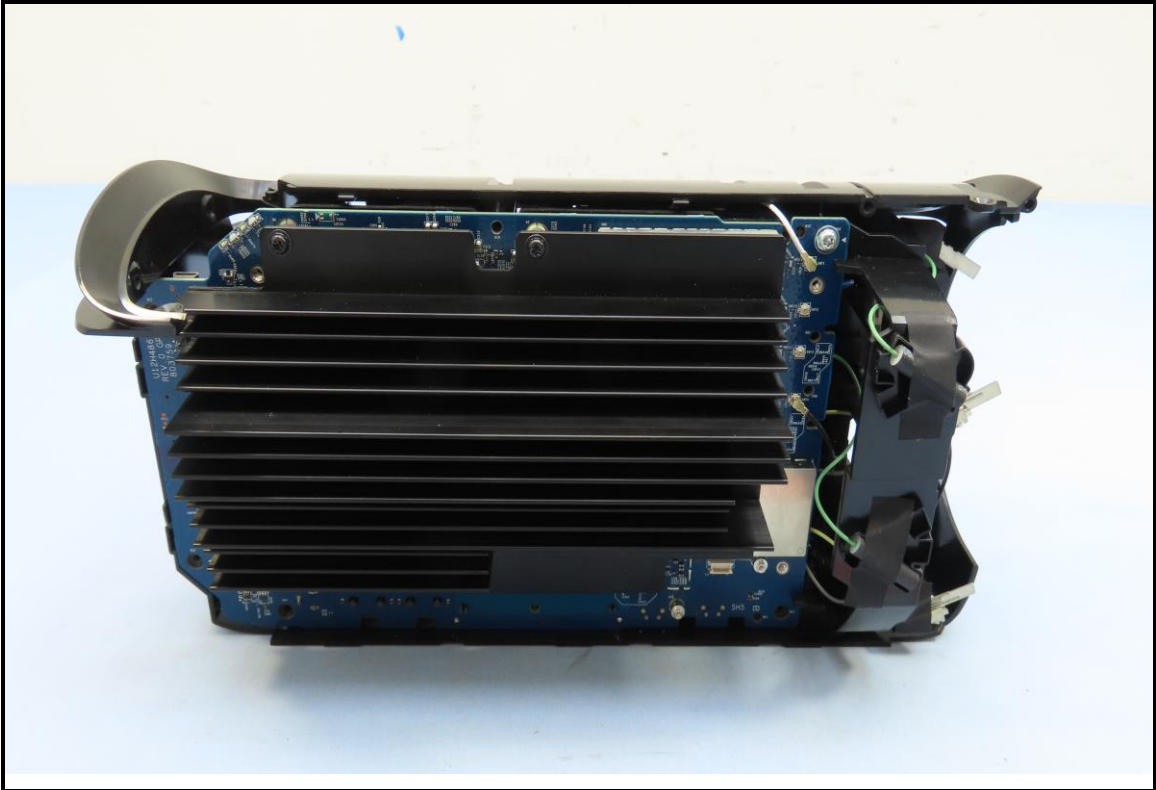

CONSTRUCTION PHOTOS OF EUT

Brand: NETGEAR / Model: RBE971, RBE970
For RBE971

BUREAU
VERITAS

For RBE970