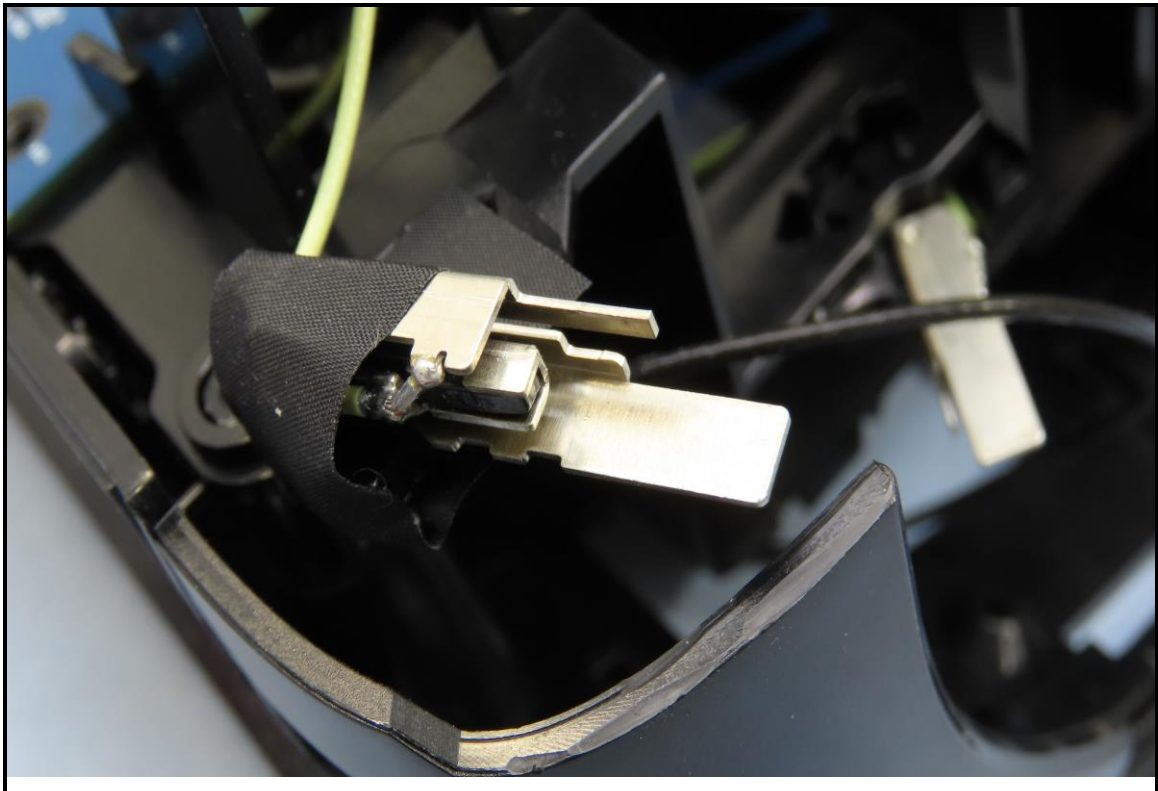

CONSTRUCTION PHOTOS OF EUT

Brand: NETGEAR / Model: RBE971, RBE970
For RBE971

BUREAU
VERITAS

For RBE970