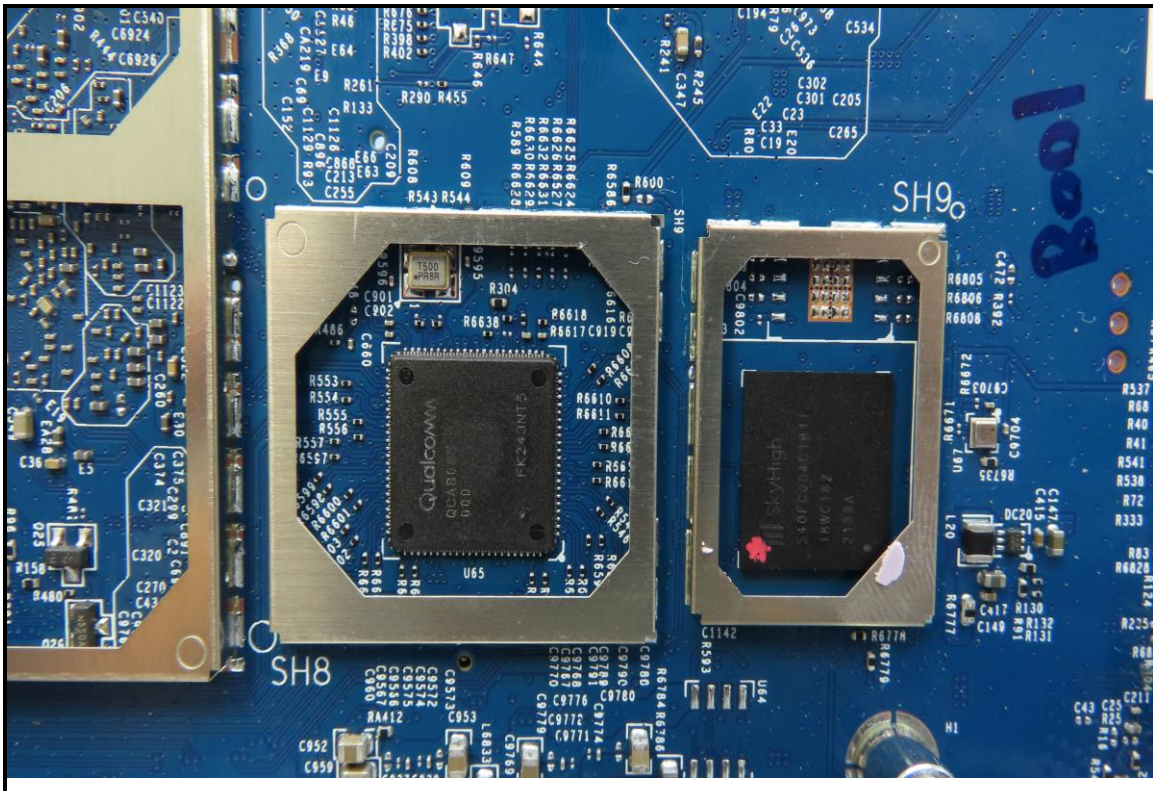

CONSTRUCTION PHOTOS OF EUT

Brand: NETGEAR / Model: RBE971, RBE970
For RBE971

BUREAU
VERITAS

For RBE970