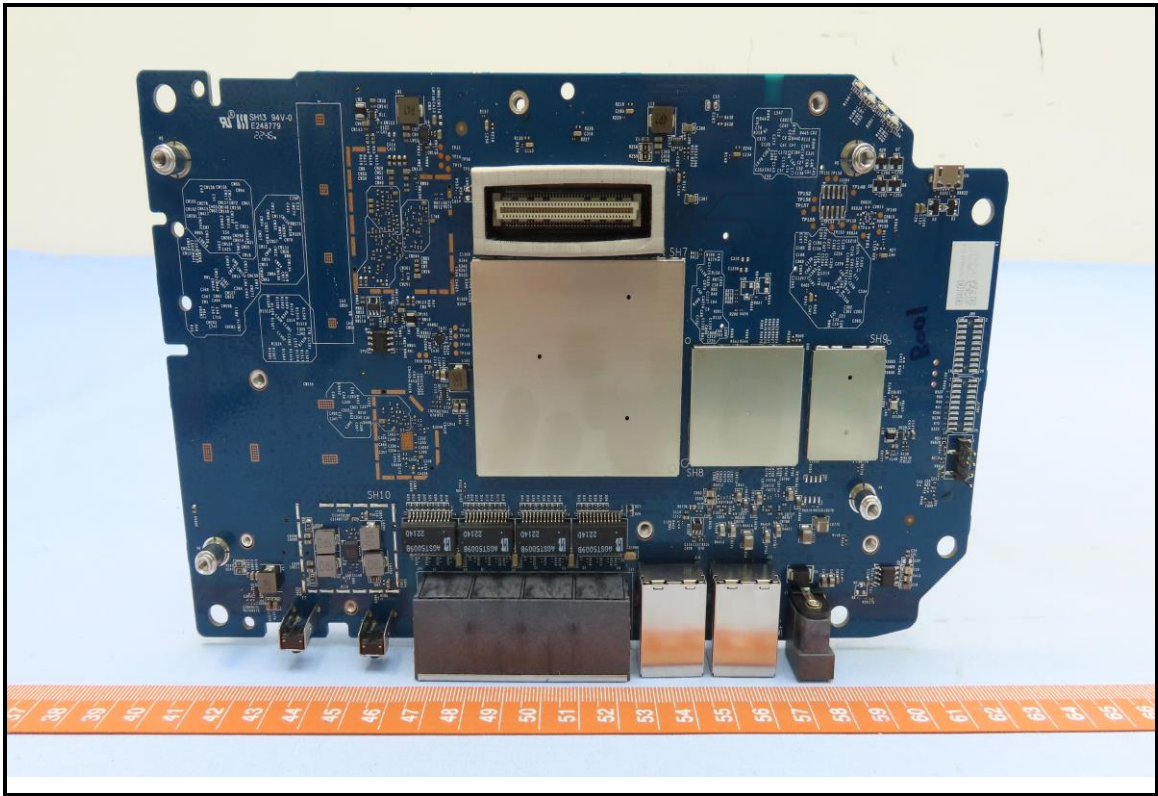

CONSTRUCTION PHOTOS OF EUT

Brand: NETGEAR / Model: RBE971, RBE970
For RBE971

BUREAU
VERITAS

For RBE970