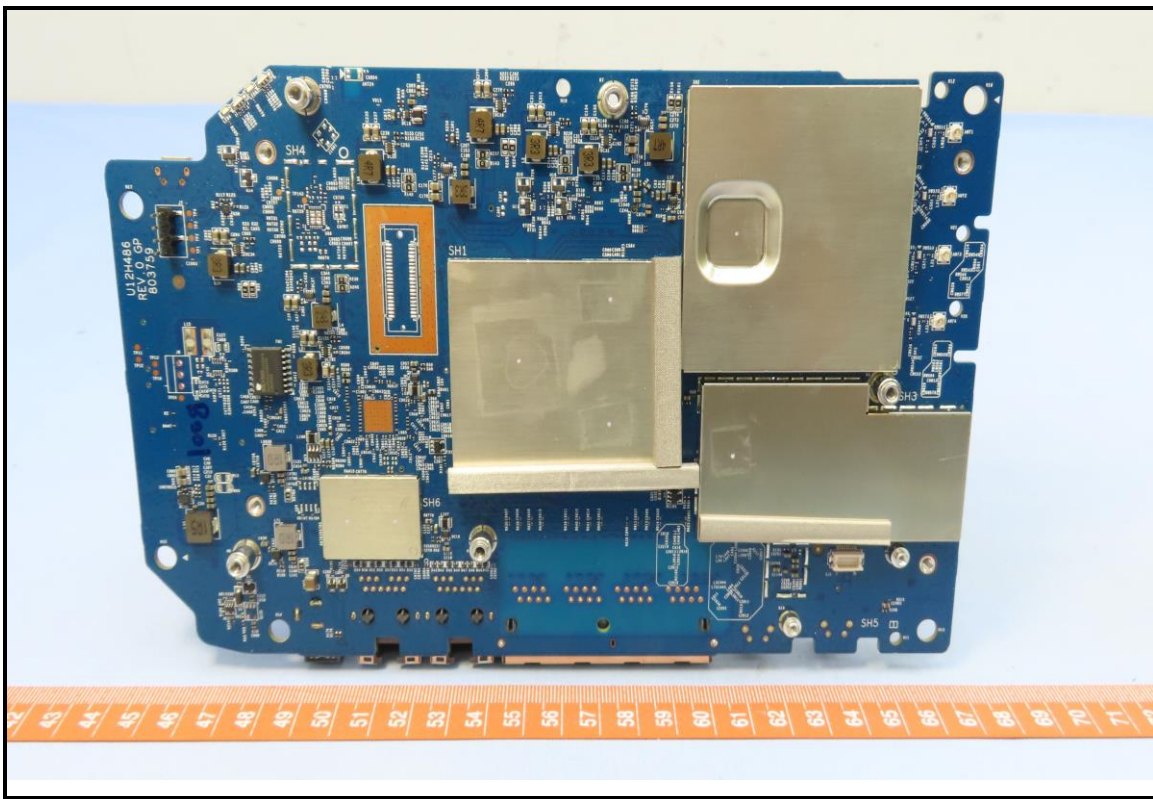

CONSTRUCTION PHOTOS OF EUT

Brand: NETGEAR / Model: RBE971, RBE970
For RBE971

BUREAU
VERITAS

For RBE970