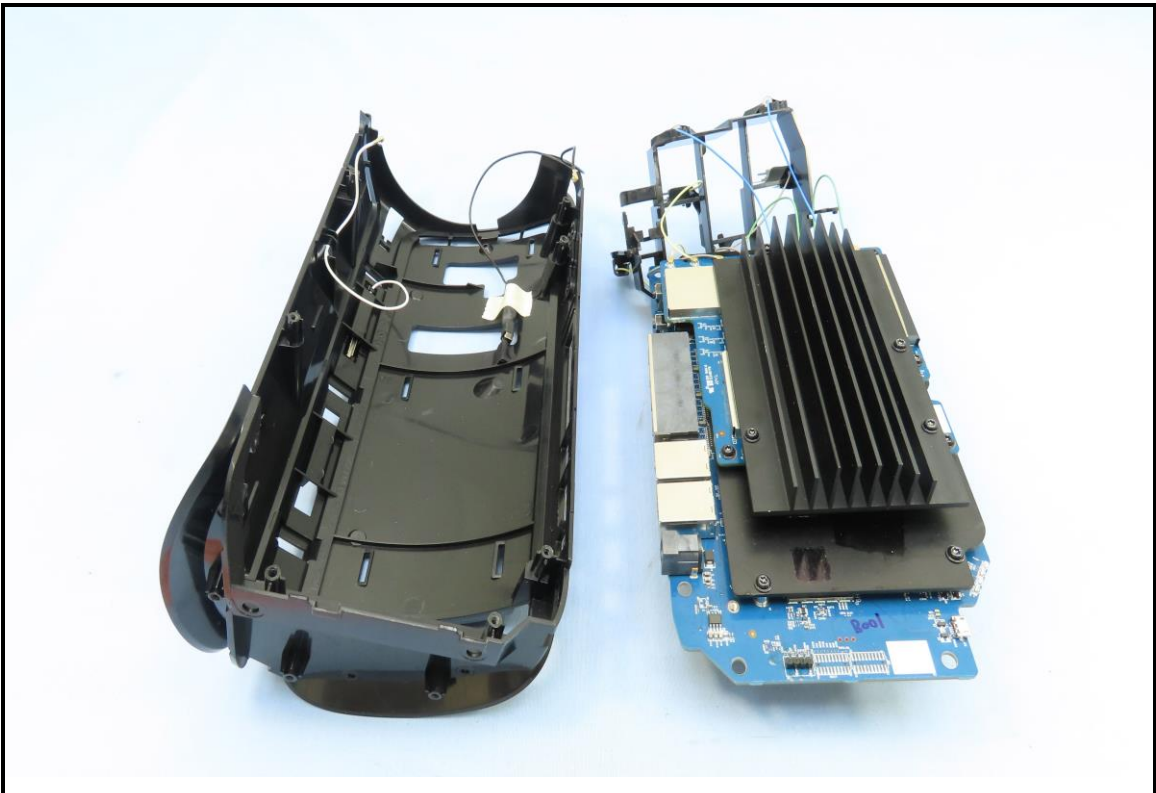

CONSTRUCTION PHOTOS OF EUT

Brand: NETGEAR / Model: RBE971, RBE970
For RBE971

BUREAU
VERITAS

For RBE970