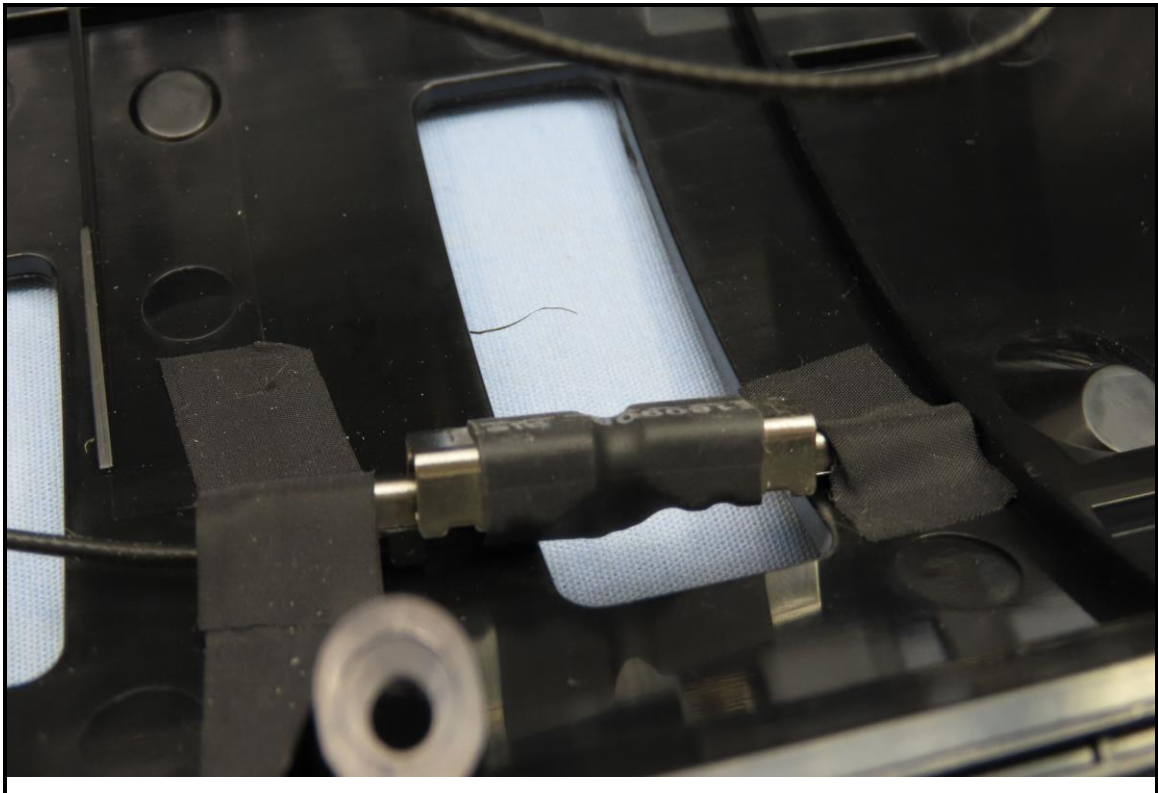

CONSTRUCTION PHOTOS OF EUT

Brand: NETGEAR / Model: RBE971, RBE970
For RBE971

BUREAU
VERITAS

For RBE970