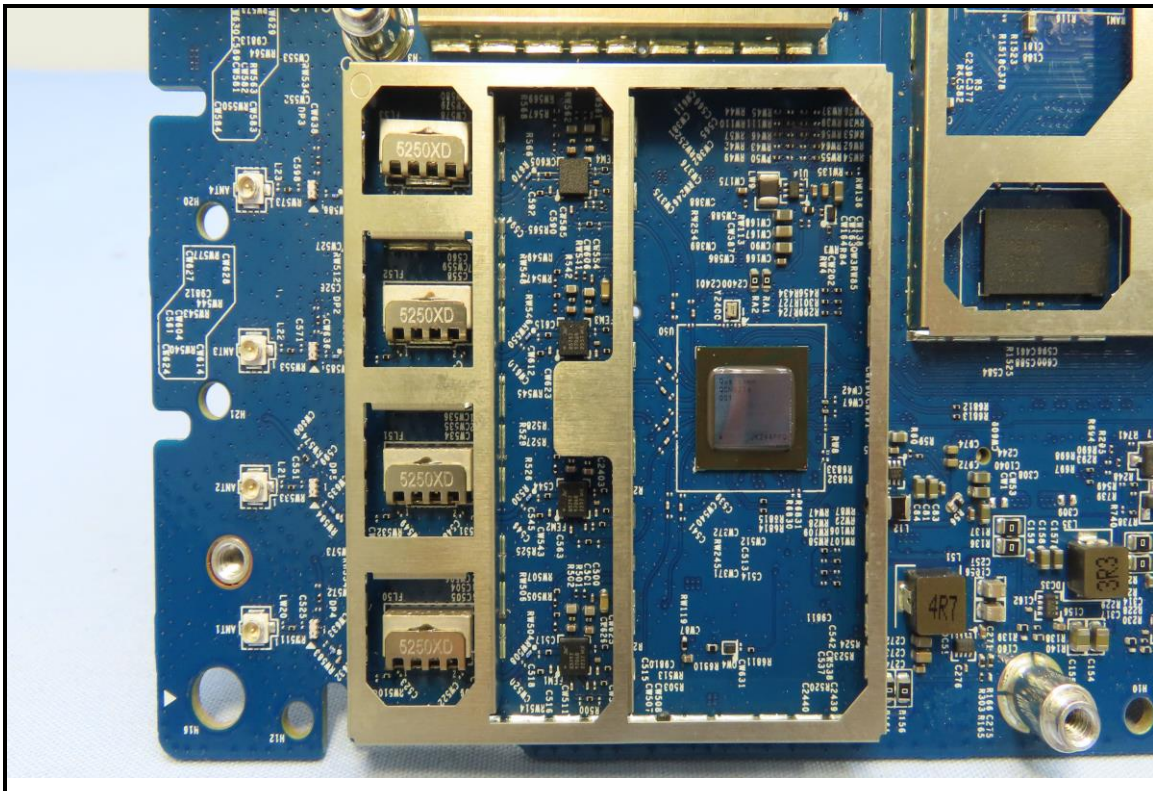

CONSTRUCTION PHOTOS OF EUT

Brand: NETGEAR / Model: RBE971, RBE970
For RBE971

BUREAU
VERITAS

For RBE970