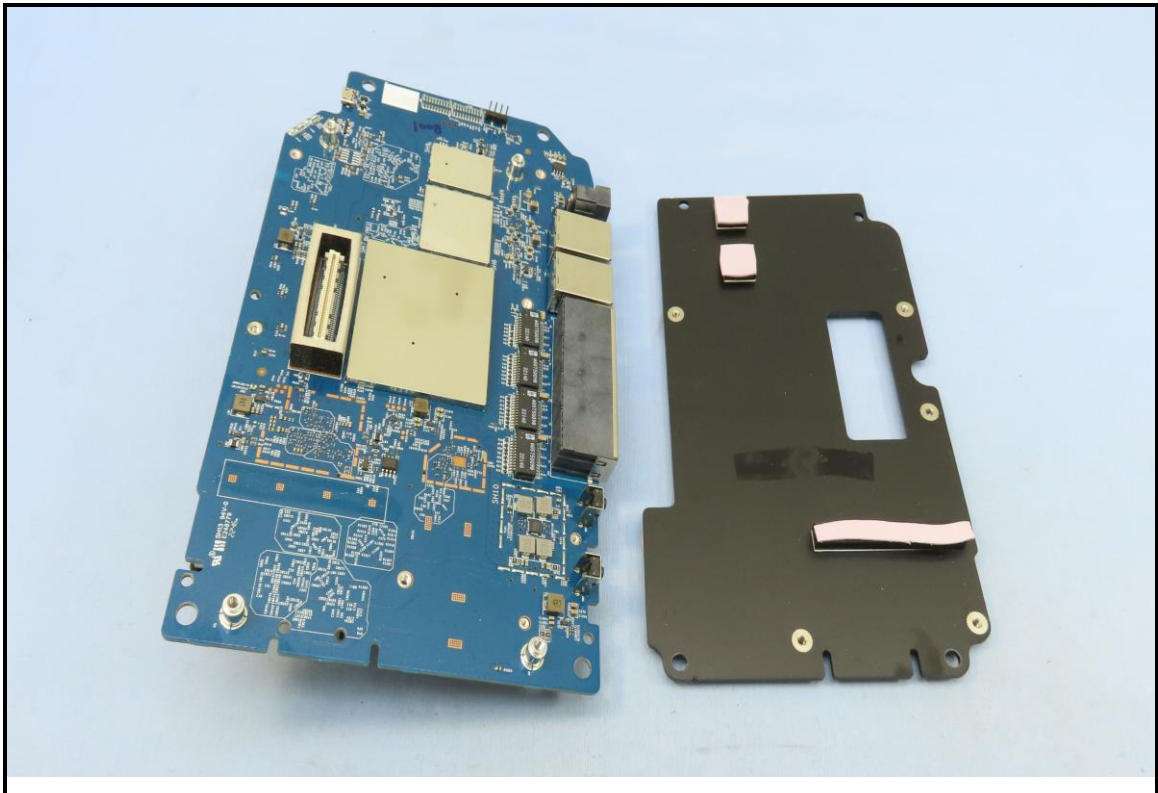

CONSTRUCTION PHOTOS OF EUT

Brand: NETGEAR / Model: RBE971, RBE970
For RBE971

BUREAU
VERITAS

For RBE970