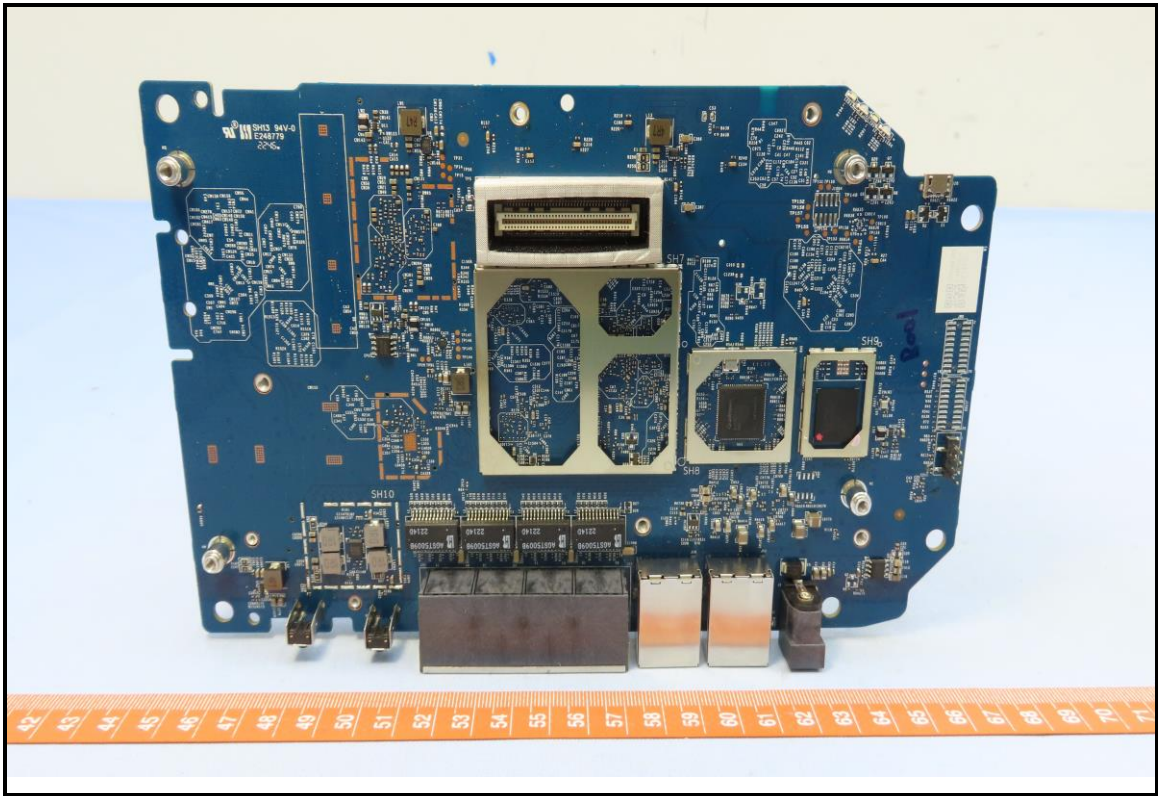

CONSTRUCTION PHOTOS OF EUT

Brand: NETGEAR / Model: RBE971, RBE970
For RBE971

BUREAU
VERITAS

For RBE970