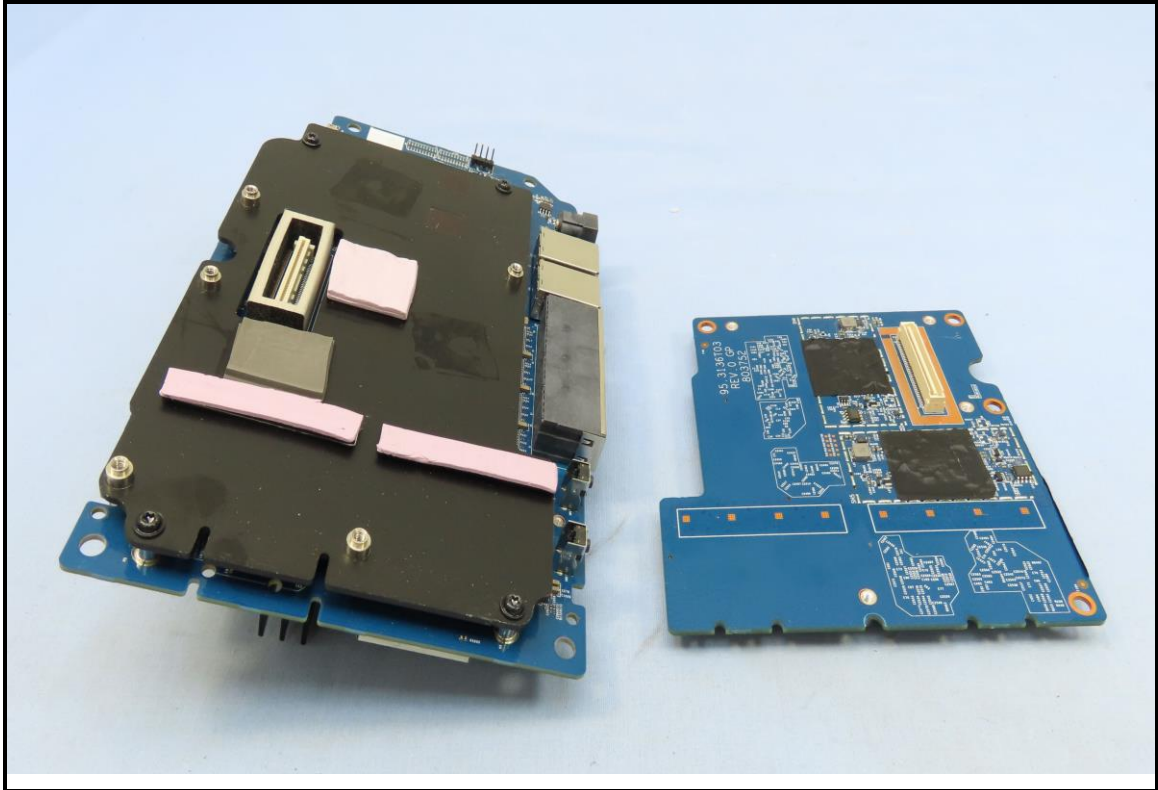

CONSTRUCTION PHOTOS OF EUT

Brand: NETGEAR / Model: RBE971, RBE970
For RBE971

BUREAU
VERITAS

For RBE970