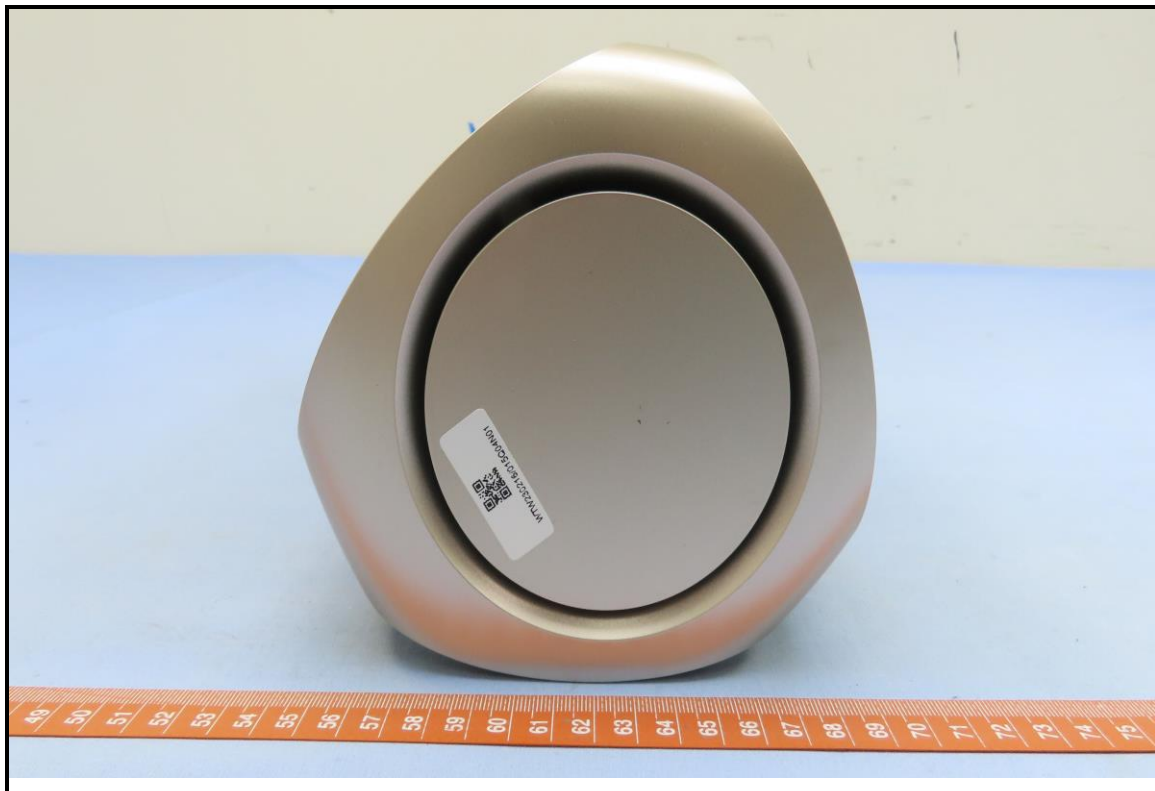

# CONSTRUCTION PHOTOS OF EUT

Brand: NETGEAR / Model: RBE971, RBE970  
For RBE971

**For RBE970**