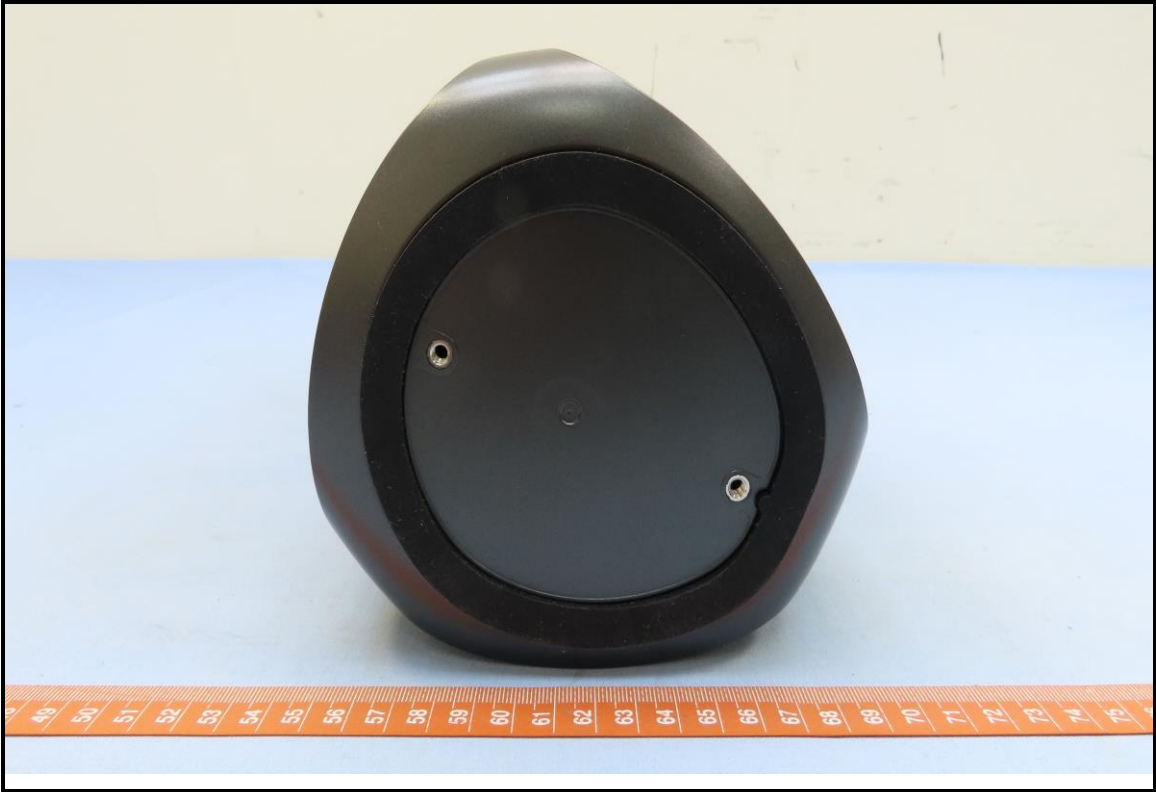

# CONSTRUCTION PHOTOS OF EUT

Brand: NETGEAR / Model: RBE971, RBE970  
For RBE971

**For RBE970**