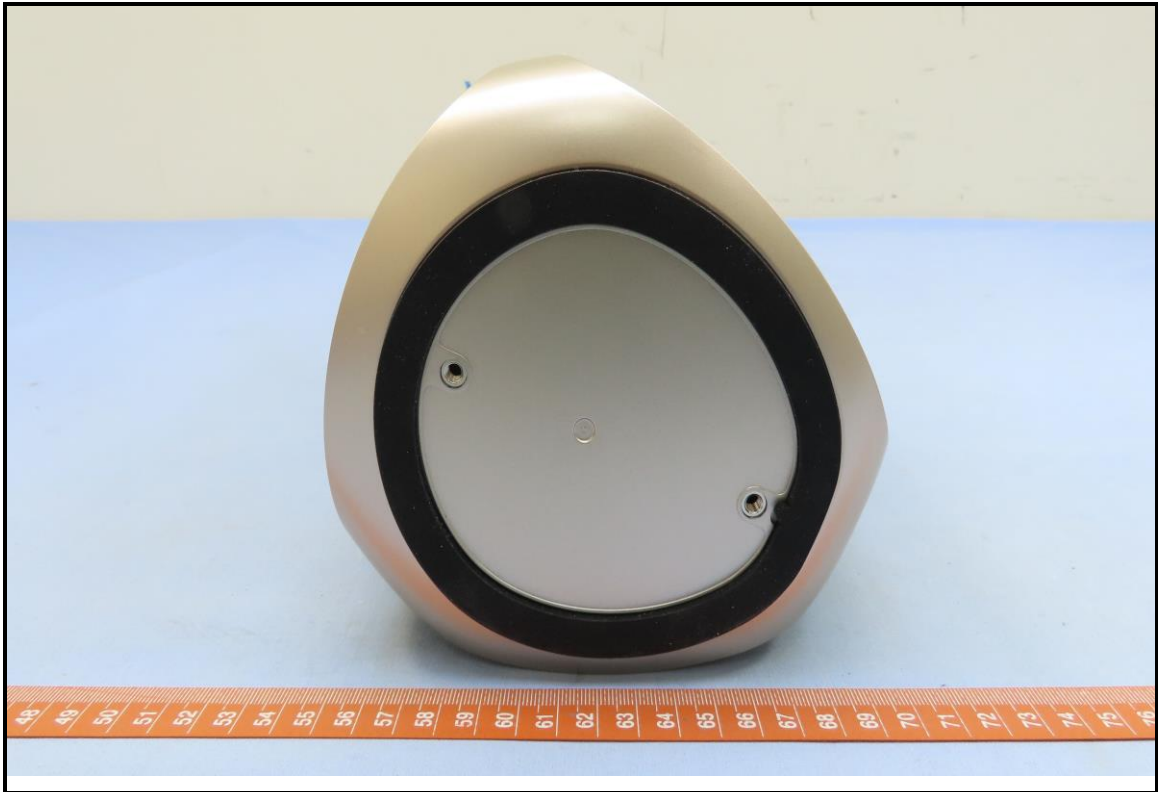

# CONSTRUCTION PHOTOS OF EUT

Brand: NETGEAR / Model: RBE971, RBE970  
For RBE971

**For RBE970**