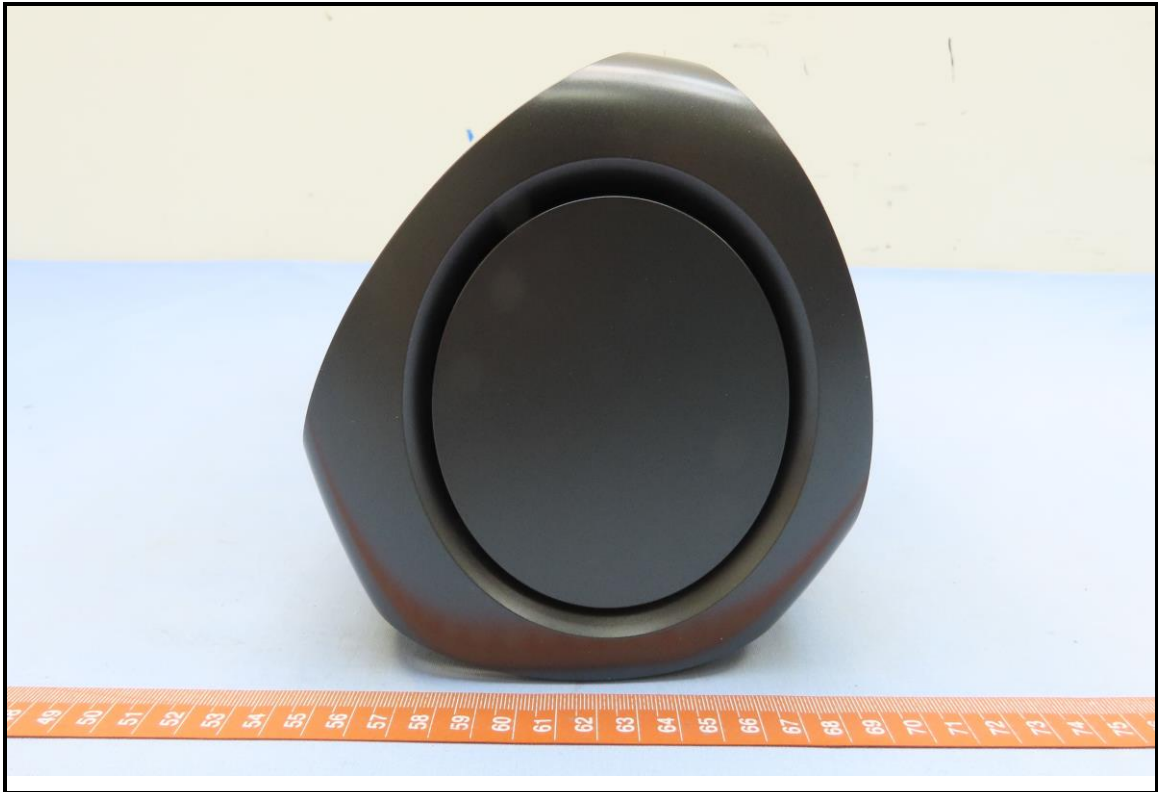

# CONSTRUCTION PHOTOS OF EUT

Brand: NETGEAR / Model: RBE971, RBE970  
For RBE971

**For RBE970**