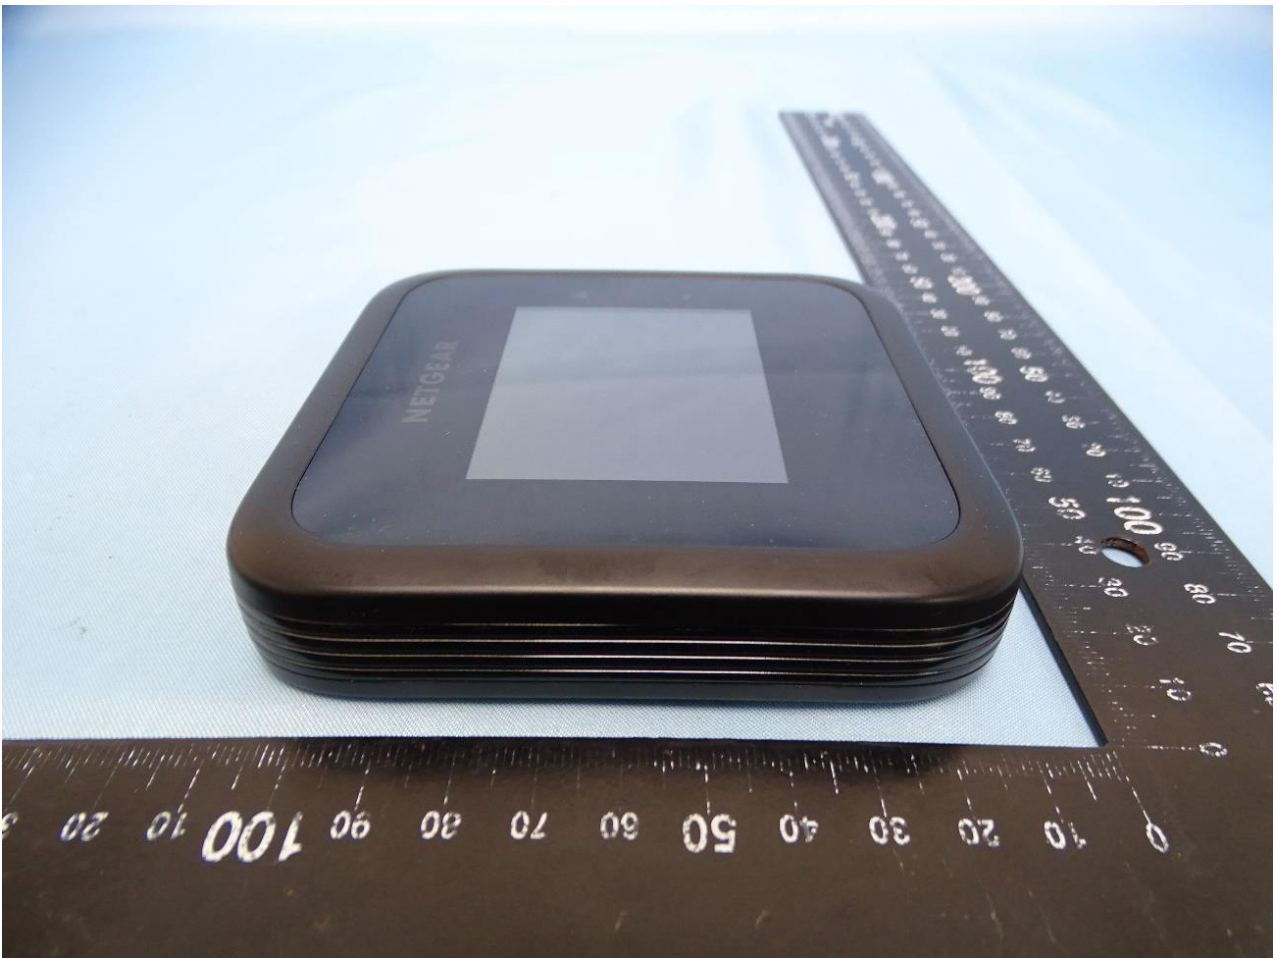

1. External Photograph of EUT

Brand Name: Netgear / Model Name: MR6550

2. Photograph of Accessory

Brand Name: Netgear / Model Name: MR6550

Specification of Accessory		
AC Adapter 2	Brand Name	NETGEAR
	Model Name	2AFH0183AA
Battery	Brand Name	NETGEAR
	Model Name	W-20