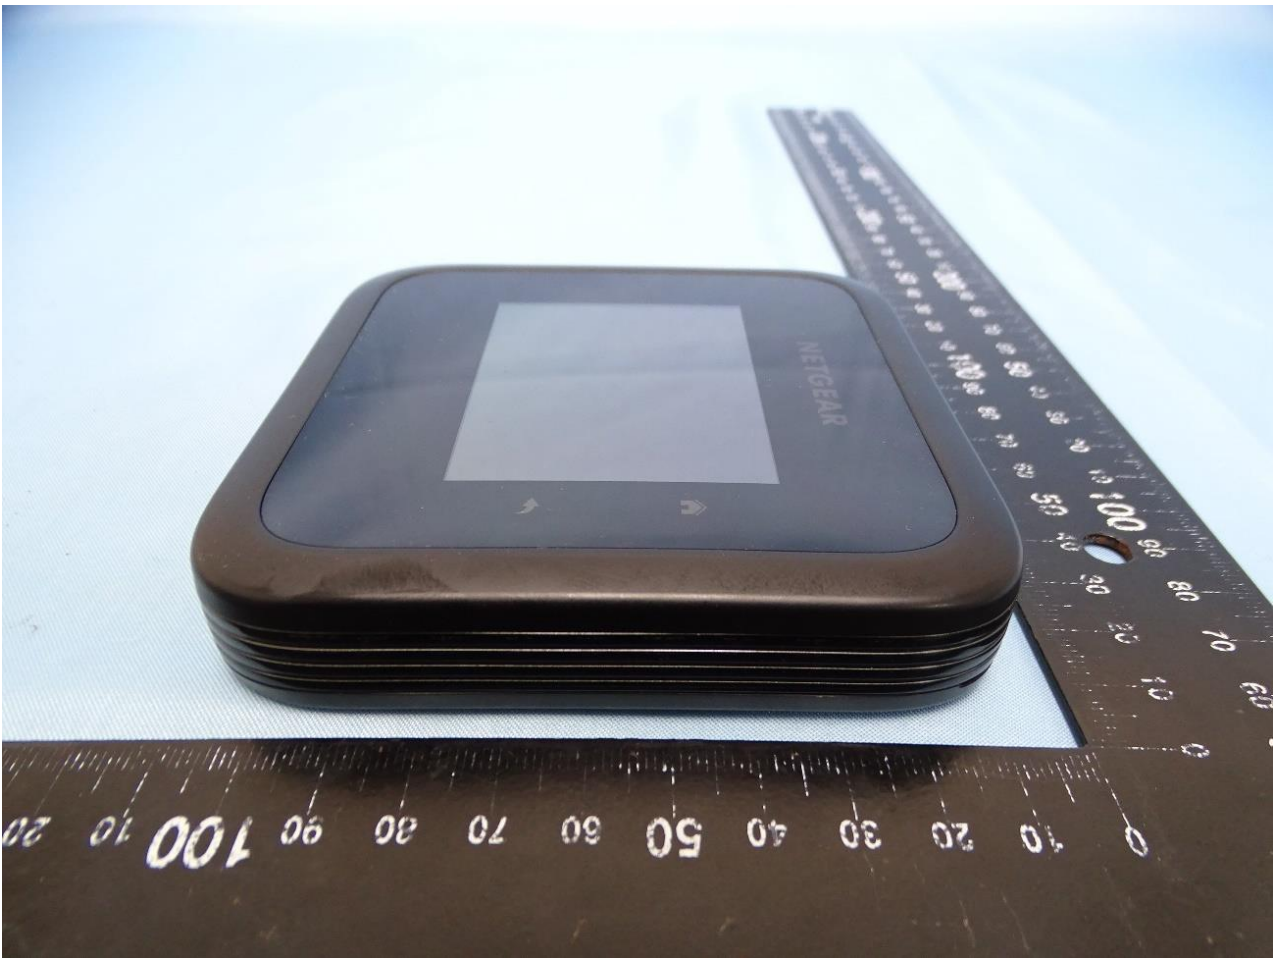

1. External Photograph of EUT

Brand Name: Netgear / Model Name: MR6550

2. Photograph of Accessory

Brand Name: Netgear / Model Name: MR6550

Specification of Accessory		
AC Adapter 2	Brand Name	NETGEAR
	Model Name	2AFH0183AA
Battery	Brand Name	NETGEAR
	Model Name	W-20