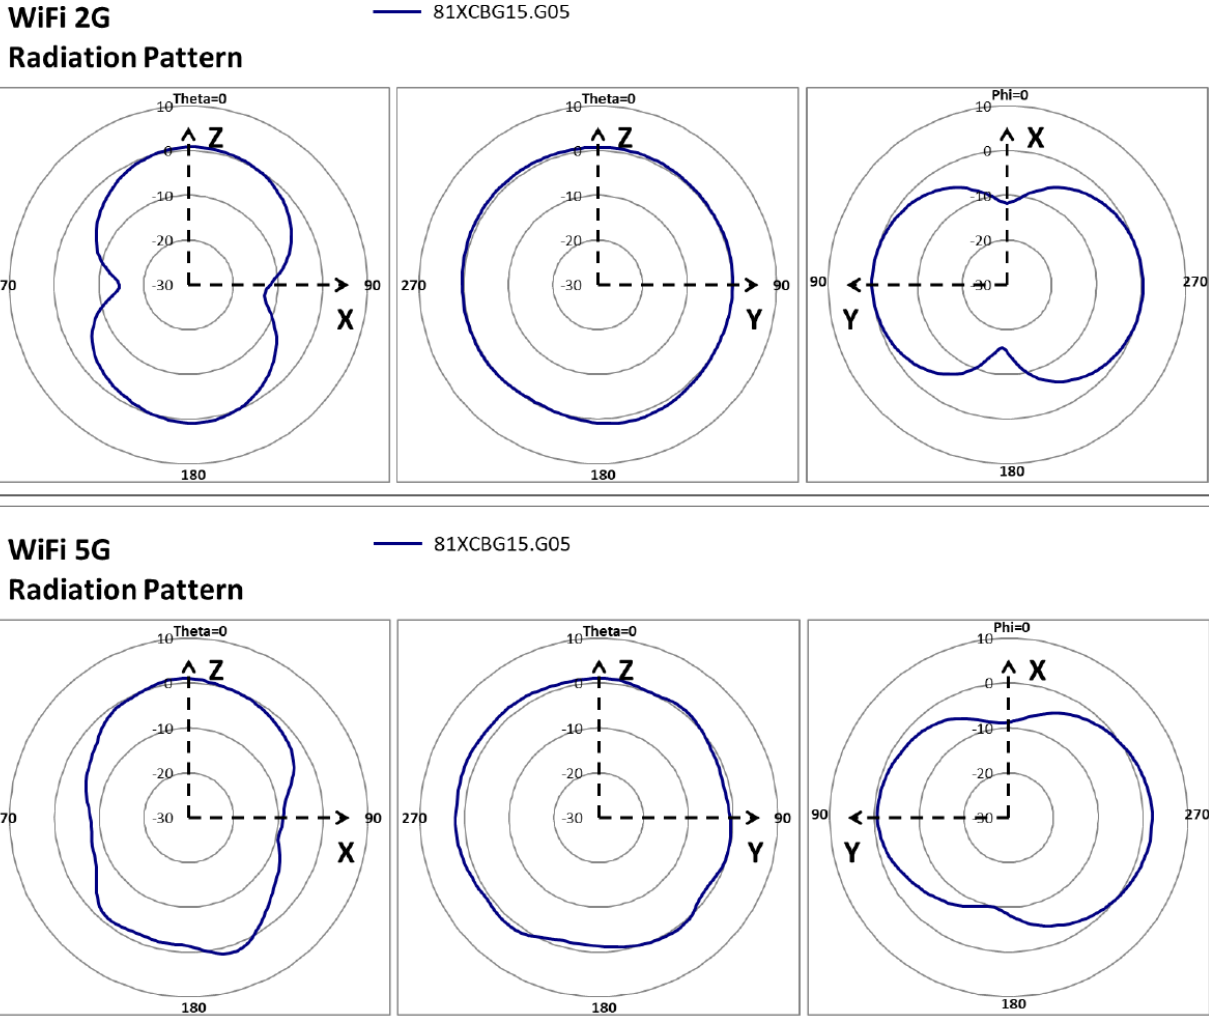

# Antenna Configuration

Please refer test setup photo

# Antenna Information

Antenna Type: PIFA

Connector: IPEX

Model name: 81XCBG15.G04 (Right)  
81XCBG15.G05 (Left)

# Antenna Gain and Efficiency

Please refer test setup photo

Left			Right		
Frequency	Efficiency	Peak	Frequency	Efficiency	Peak
2400	68.70%	0.80	2400	67.90%	0.90
2450	73.70%	1.35	2450	75.60%	1.47
2500	78.30%	1.44	2500	77.80%	1.46
5100	81.50%	1.84	5100	82.10%	1.57
5350	78.50%	2.14	5350	81.10%	1.98
5550	77.80%	2.16	5550	78.80%	2.22
5750	78.90%	2.61	5750	80.10%	2.47
5850	78.20%	2.53	5850	79.60%	2.60
5895	76.50%	2.31	5895	78.40%	2.58

# Antenna Radiation Pattern - Left

Please refer  
test setup photo