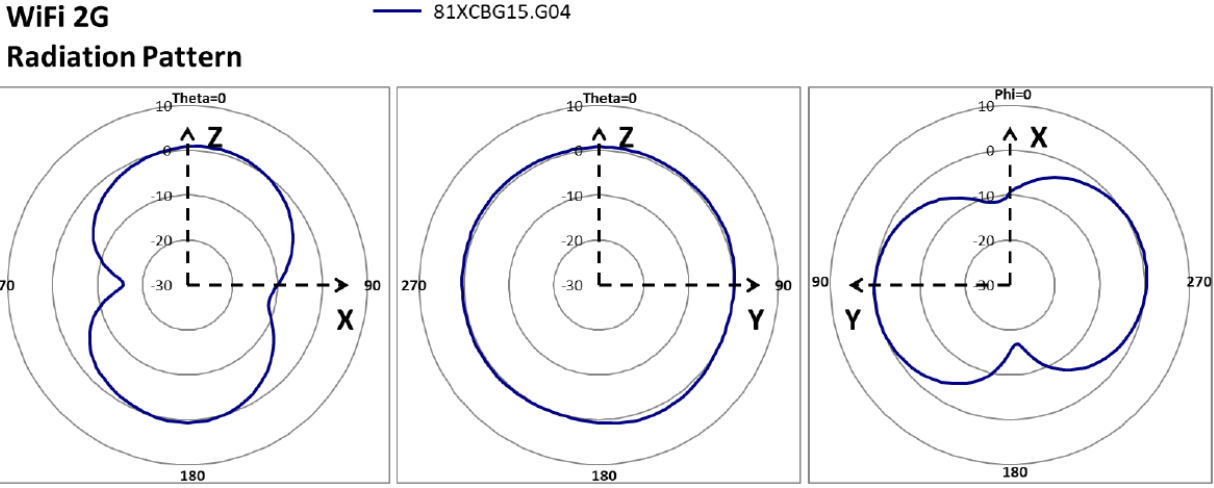

Antenna Radiation Pattern - Right

Please refer
test setup photo