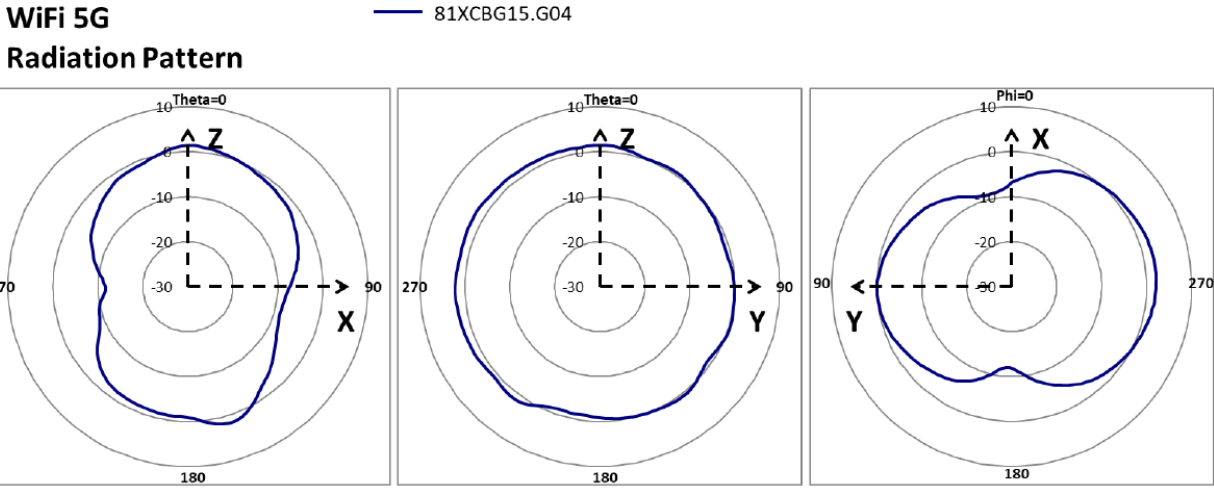

Antenna Radiation Pattern - Right

Please refer
test setup photo