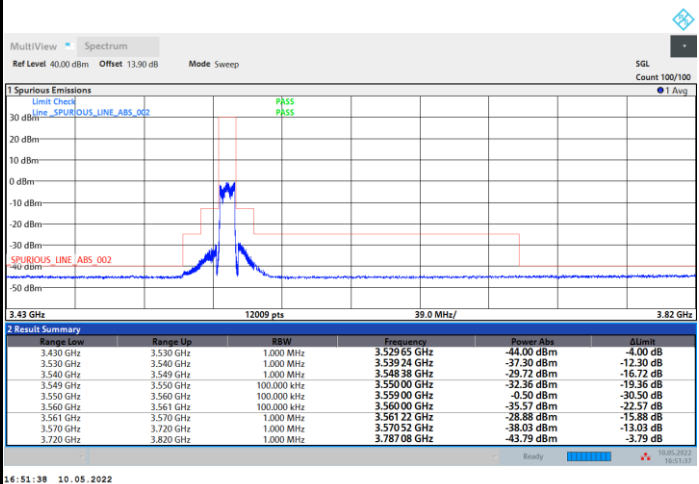

FR1 n48 / 10MHz / CP OFDM / 256QAM

Lowest Channel

1RB0

1RBmax

Full RB