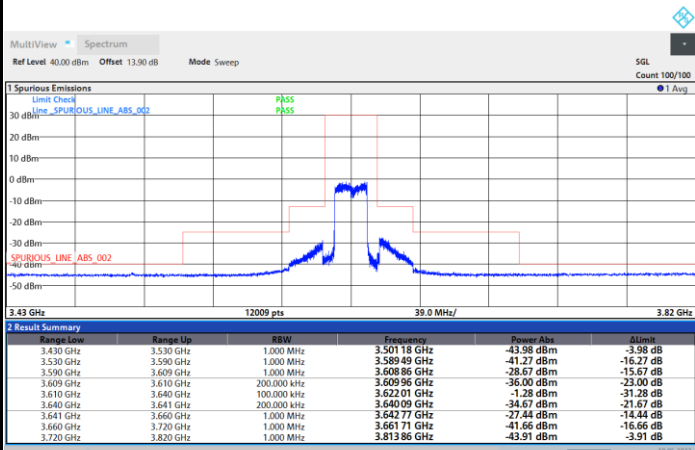

FR1 n48 / 20MHz / CP OFDM / 16QAM

Middle Channel

1RB0

1RBmax

Full RB