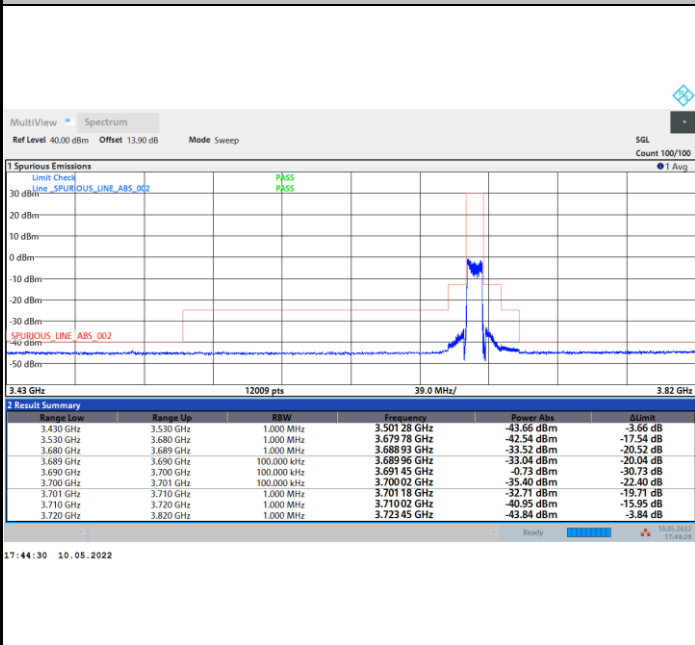

Full RB

FR1 n48 / 10MHz / CP OFDM / 256QAM

Highest Channel

1RB0

1RBmax

Full RB

FR1 n48 / 20MHz / CP OFDM / QPSK

Lowest Channel