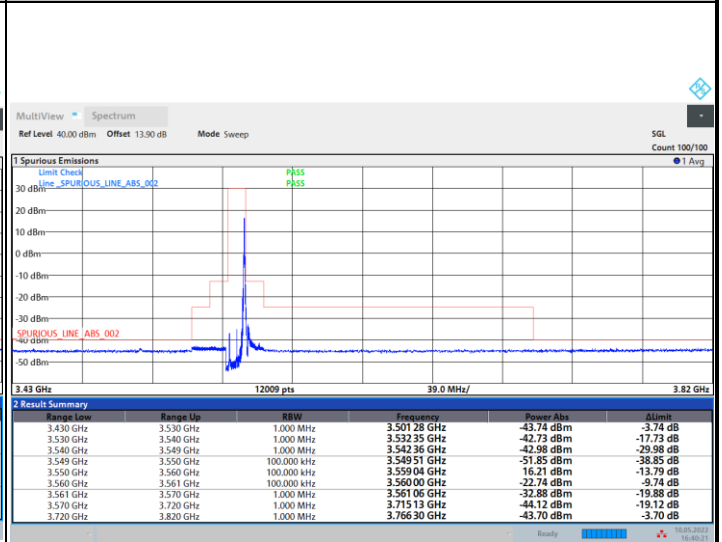

64QAM

256QAM

Unwanted Emission (MASK)

FR1 n48 / 10MHz / CP OFDM / QPSK

Lowest Channel

1RB0

1RBmax

Full RB