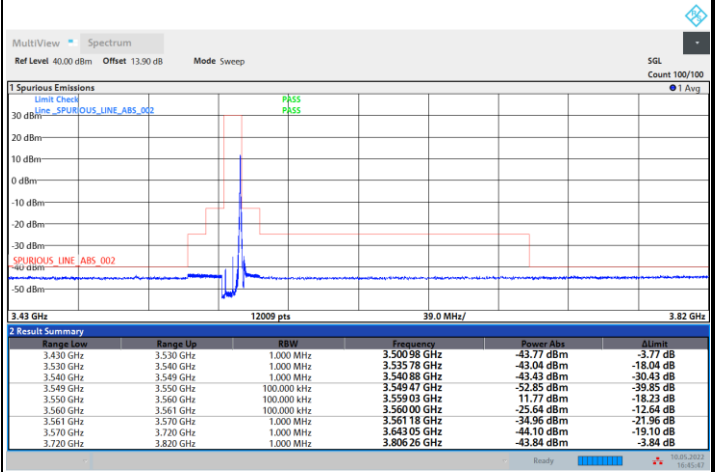

FR1 n48 / 10MHz / CP OFDM / 256QAM

Lowest Channel

1RB0

1RBmax