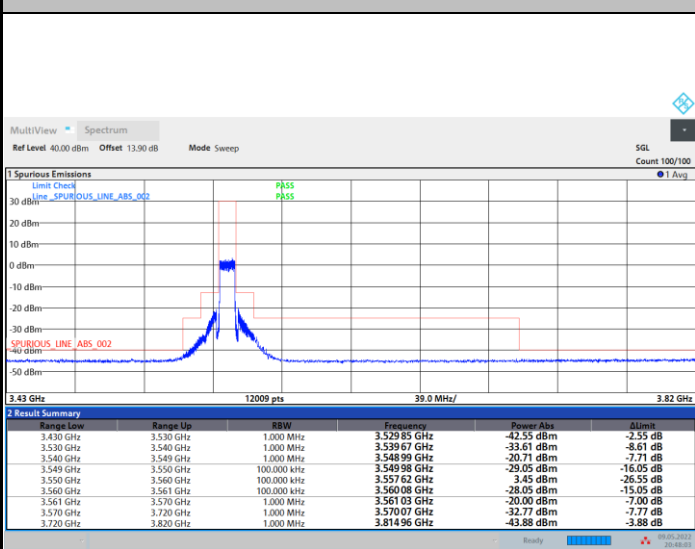

64QAM

256QAM

Unwanted Emission (MASK)

FR1 n48 / 10MHz / CP OFDM / QPSK

Lowest Channel

1RB0

1RBmax

Full RB