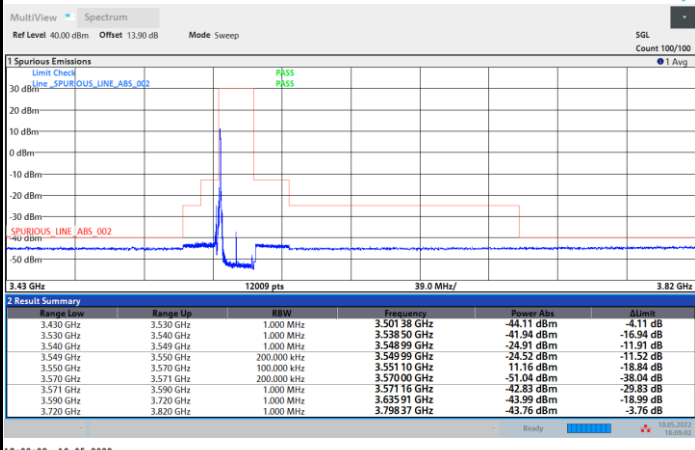

FR1 n48 / 20MHz / CP OFDM / QPSK

Lowest Channel

1RB0

1RBmax