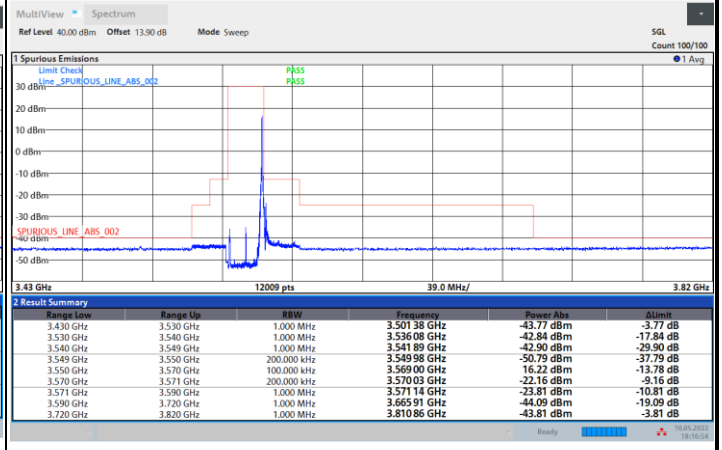

FR1 n48 / 20MHz / CP OFDM / QPSK

Lowest Channel

1RB0

1RBmax