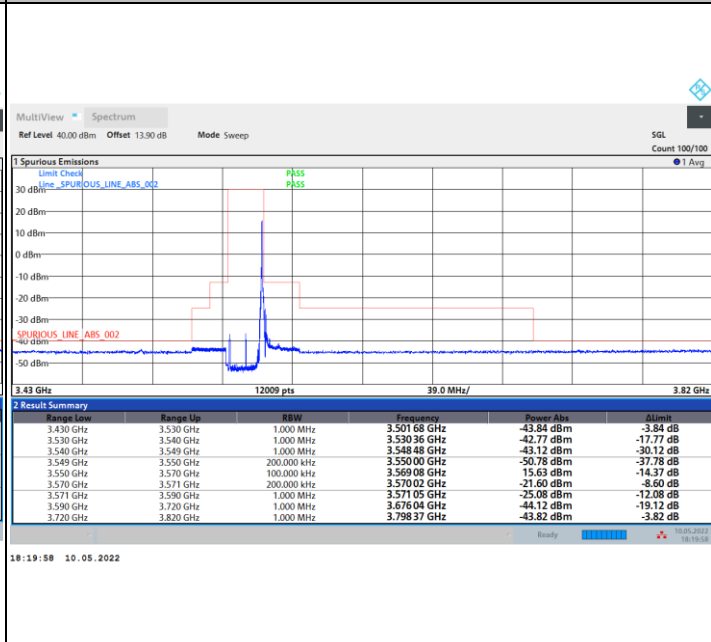

Highest Channel

1RB0

1RBmax

Full RB

FR1 n48 / 20MHz / CP OFDM / 64QAM

Lowest Channel

1RB0

1RBmax