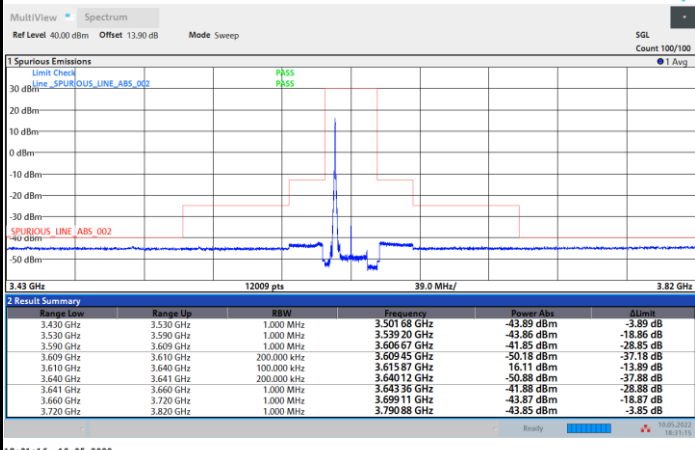

FR1 n48 / 20MHz / CP OFDM / 16QAM

Middle Channel

1RB0

1RBmax