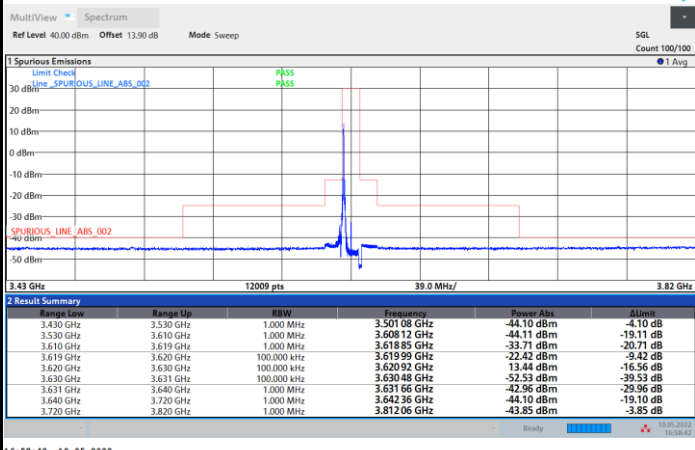

FR1 n48 / 10MHz / CP OFDM / QPSK

Middle Channel

1RB0

1RBmax

16:58:42 10.05.2022