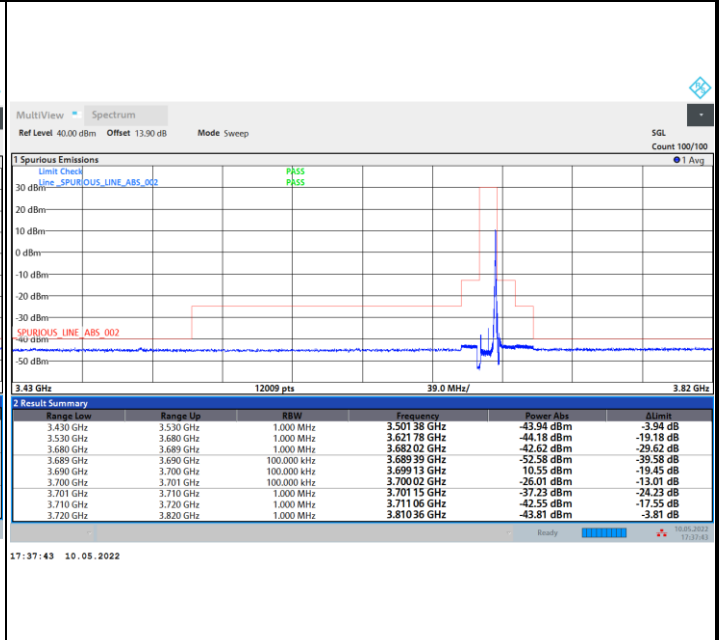

Full RB

FR1 n48 / 10MHz / CP OFDM / 256QAM

Highest Channel

1RB0

1RBmax

Full RB

FR1 n48 / 20MHz / CP OFDM / QPSK

Lowest Channel