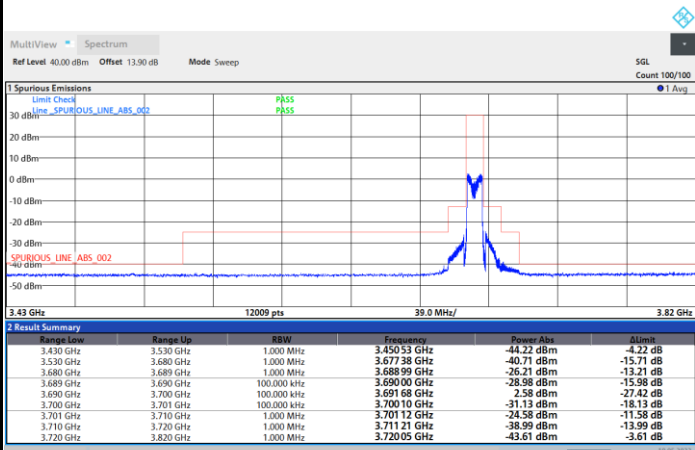

FR1 n48 / 10MHz / CP OFDM / 16QAM

Highest Channel

1RB0

1RBmax

17:27:43 10.05.2022

17:34:39 10.05.2022

Full RB

17:41:20 10.05.2022