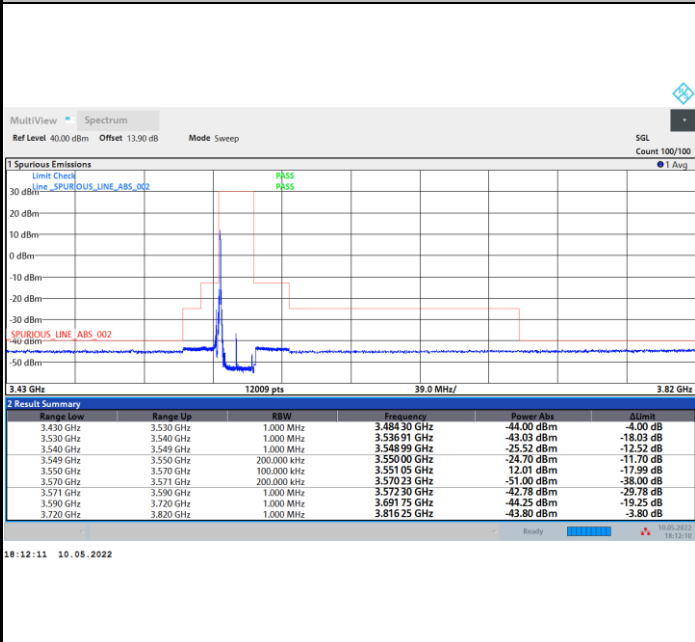

Highest Channel

1RB0

1RBmax

Full RB

FR1 n48 / 20MHz / CP OFDM / 64QAM

Lowest Channel

1RB0

1RBmax