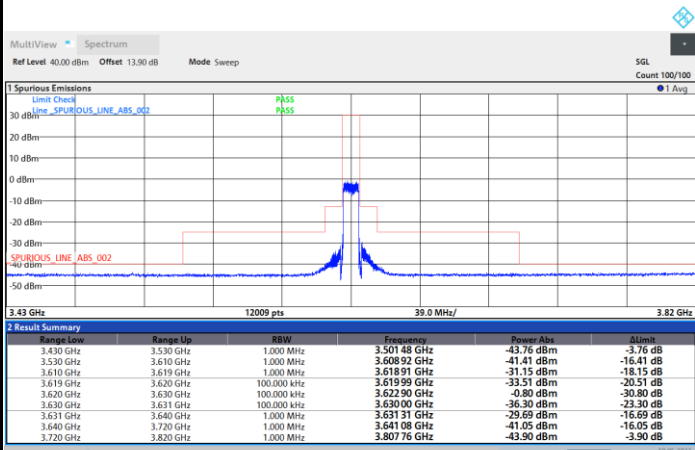

FR1 n48 / 10MHz / CP OFDM / 256QAM

Middle Channel

1RB0

1RBmax

Full RB