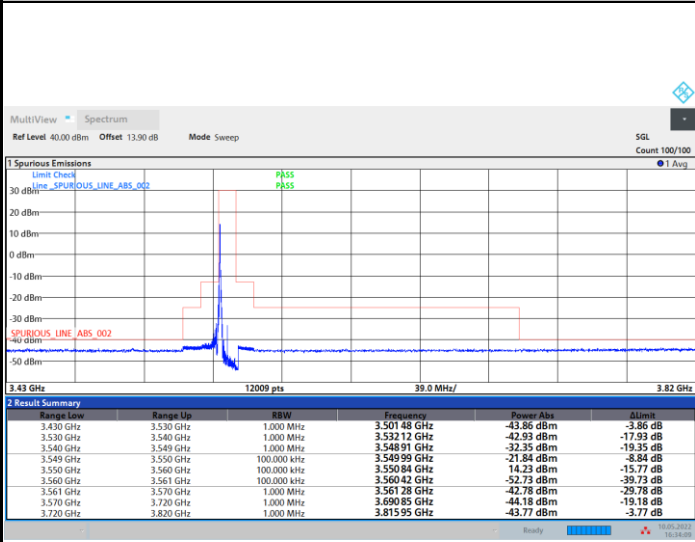

64QAM

256QAM

Unwanted Emission (MASK)

FR1 n48 / 10MHz / CP OFDM / QPSK

Lowest Channel

1RB0

1RBmax

Full RB