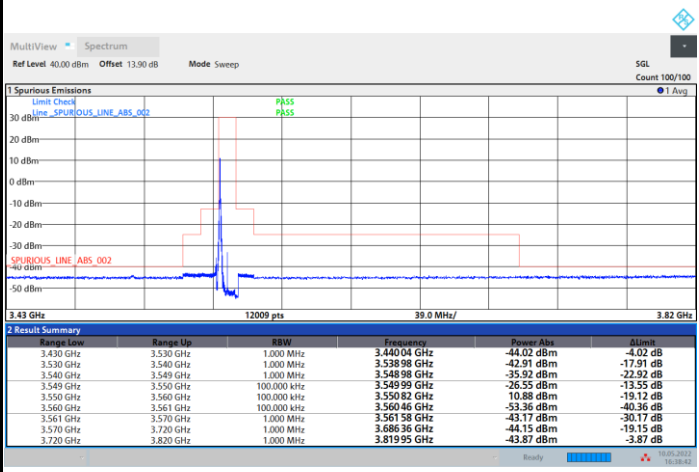

FR1 n48 / 10MHz / CP OFDM / 256QAM

Lowest Channel

1RB0

1RBmax