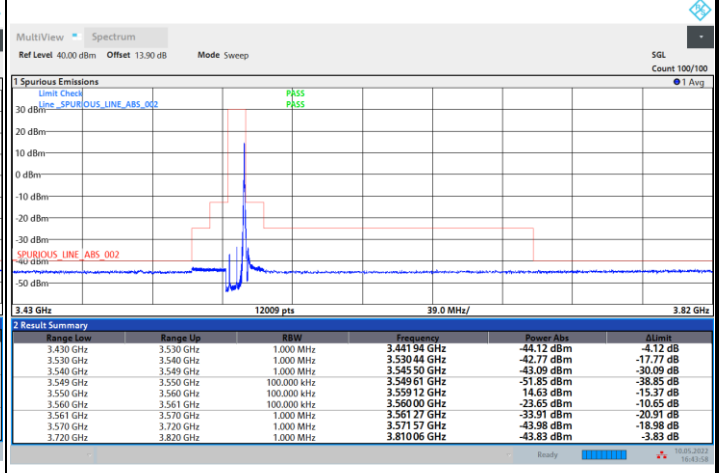

Full RB

17:41:20 10.05.2022

FR1 n48 / 10MHz / CP OFDM / 64QAM

Lowest Channel

1RB0

1RBmax

Full RB

FR1 n48 / 10MHz / CP OFDM / 64QAM