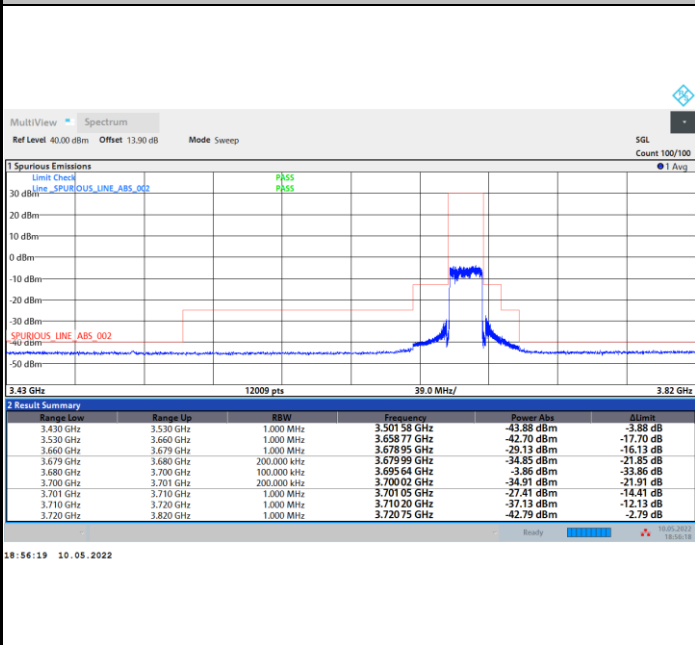

FR1 n48 / 20MHz / CP OFDM / 16QAM

Highest Channel

1RB0

1RBmax

Full RB