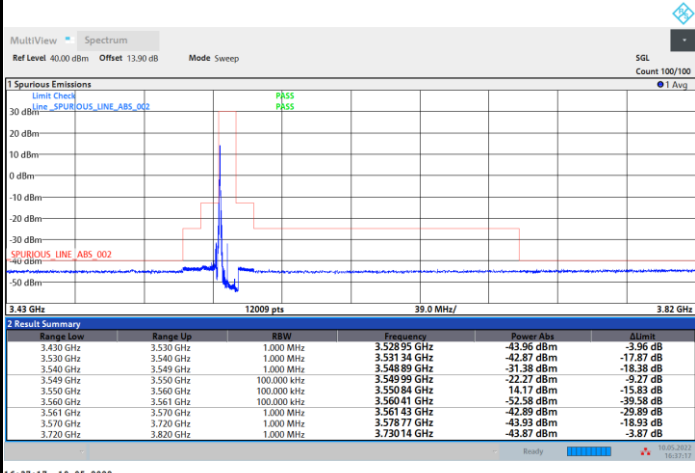

Full RB

17:41:20 10.05.2022

FR1 n48 / 10MHz / CP OFDM / 64QAM

Lowest Channel

1RB0

1RBmax

Full RB

FR1 n48 / 10MHz / CP OFDM / 64QAM