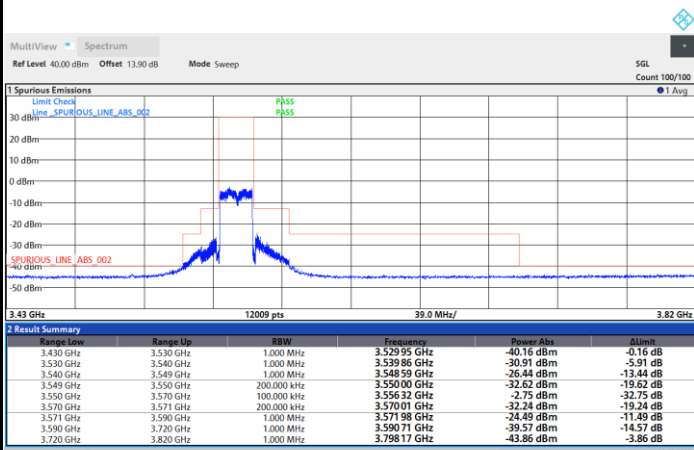

FR1 n48 / 20MHz / CP OFDM / 16QAM

Lowest Channel

1RB0

1RBmax

Full RB