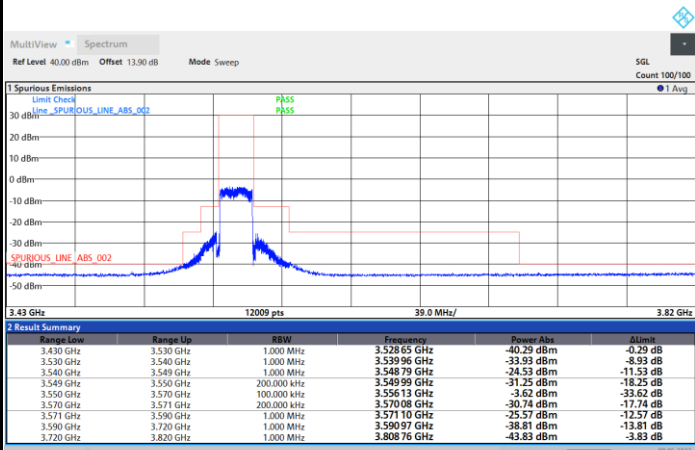

FR1 n48 / 20MHz / CP OFDM / QPSK

Lowest Channel

1RB0

1RBmax

Full RB