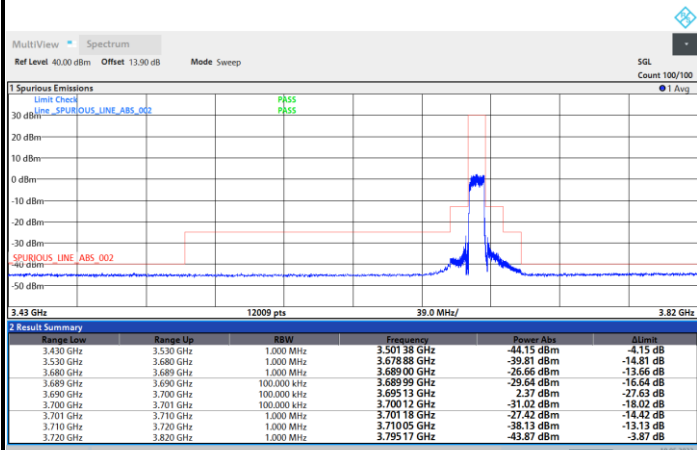

Highest Channel

1RB0

1RBmax

17:29:35 10.05.2022

17:36:13 10.05.2022

Full RB

17:43:04 10.05.2022

FR1 n48 / 10MHz / CP OFDM / 256QAM