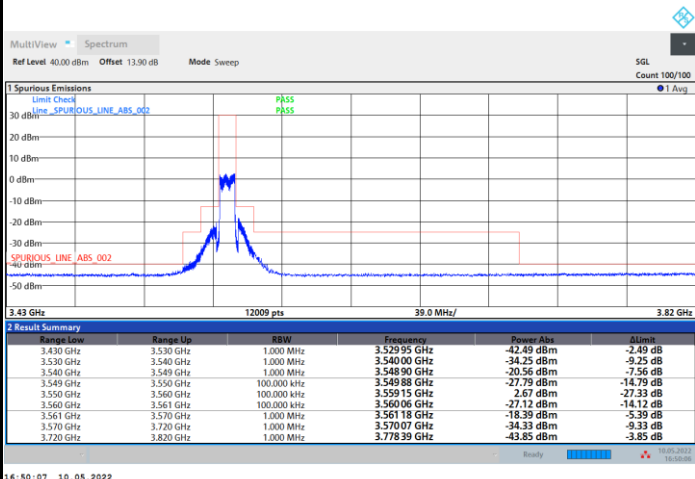

Full RB

17:41:20 10.05.2022

FR1 n48 / 10MHz / CP OFDM / 64QAM

Lowest Channel

1RB0

1RBmax

Full RB

FR1 n48 / 10MHz / CP OFDM / 64QAM