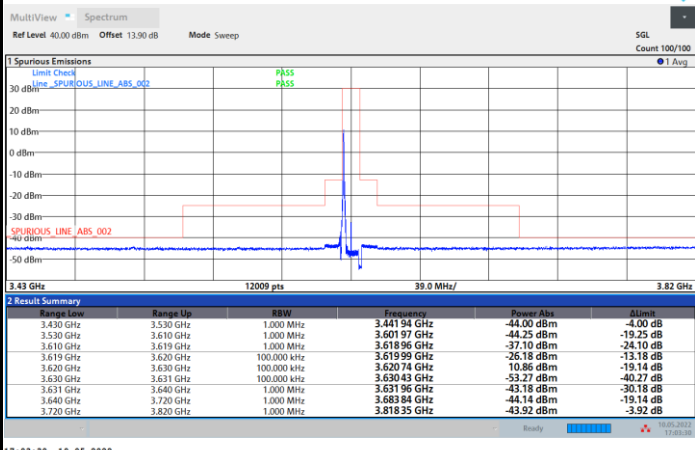

Lowest Channel

1RB0

1RBmax

Full RB

FR1 n48 / 10MHz / CP OFDM / 256QAM

Middle Channel

1RB0

1RBmax