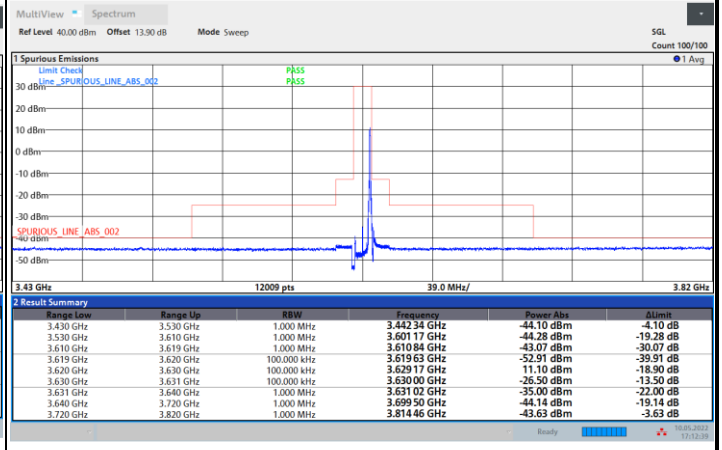

Lowest Channel

1RB0

1RBmax

Full RB

FR1 n48 / 10MHz / CP OFDM / 256QAM

Middle Channel

1RB0

1RBmax