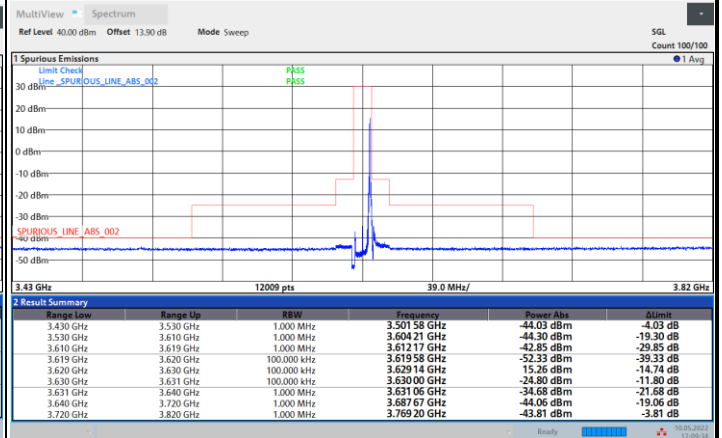

FR1 n48 / 10MHz / CP OFDM / 64QAM

Middle Channel

1RB0

1RBmax