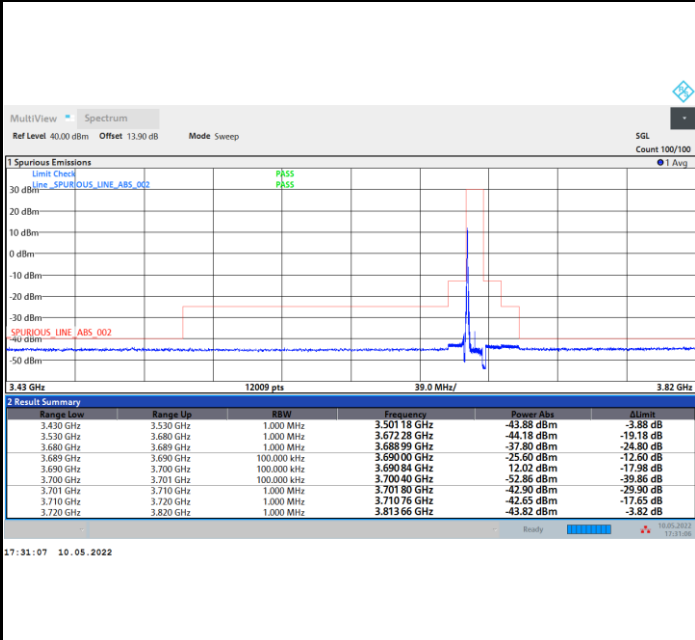

Full RB

FR1 n48 / 10MHz / CP OFDM / 256QAM

Highest Channel

1RB0

1RBmax

Full RB

FR1 n48 / 20MHz / CP OFDM / QPSK

Lowest Channel