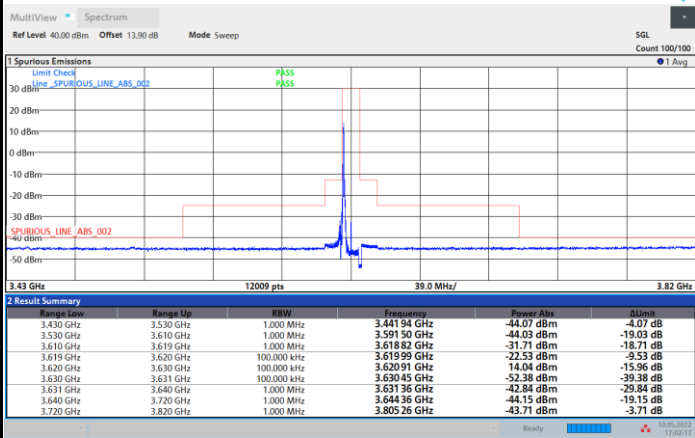

FR1 n48 / 10MHz / CP OFDM / 64QAM

Middle Channel

1RB0

1RBmax