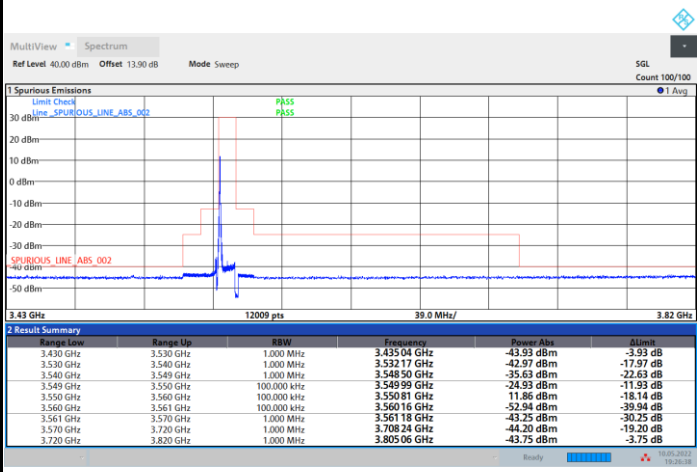

FR1 n48 / 10MHz / CP OFDM / 256QAM

Lowest Channel

1RB0

1RBmax