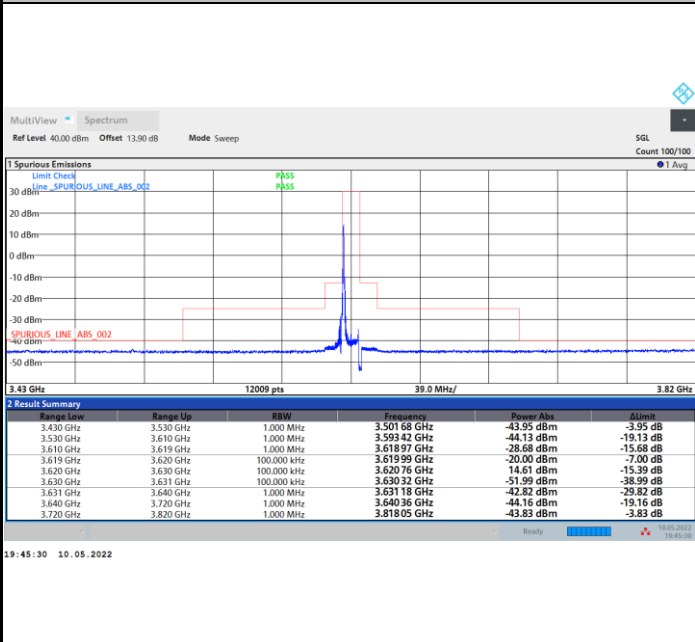

FR1 n48 / 10MHz / CP OFDM / QPSK

Middle Channel

1RB0

1RBmax