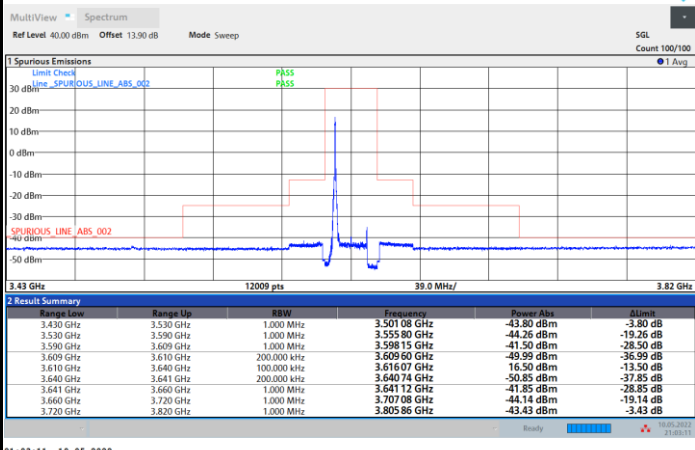

Lowest Channel

Full RB

Channel Power -40.61 dBm < -40 dBm (PASS)

Channel Power -28.47 dBm < -25 dBm (PASS)

FR1 n48 / 20MHz / CP OFDM / 16QAM

Middle Channel

1RB0

1RBmax