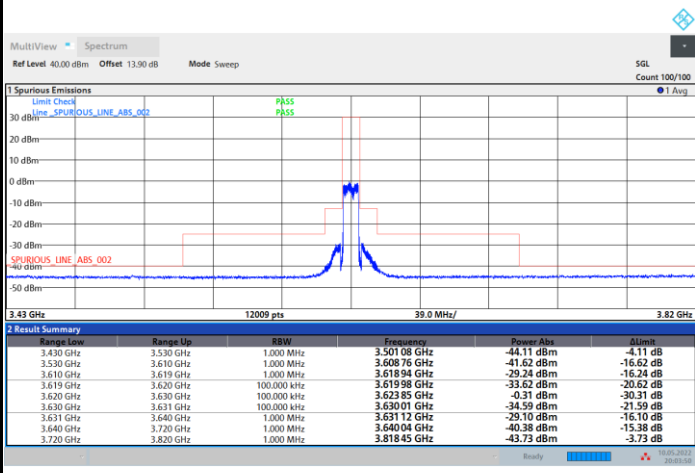

FR1 n48 / 10MHz / CP OFDM / 256QAM

Highest Channel

1RB0

1RBmax

Full RB

FR1 n48 / 20MHz / CP OFDM / QPSK

Lowest Channel

Full RB