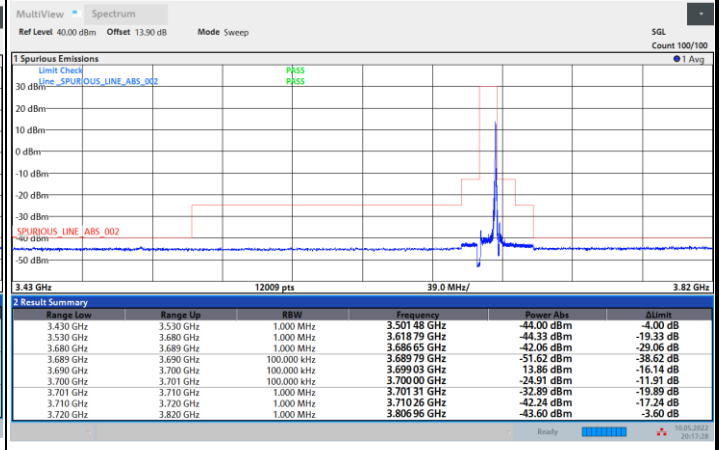

1RB0

1RBmax

Full RB

FR1 n48 / 10MHz / CP OFDM / QPSK

Highest Channel

1RB0

1RBmax

Full RB