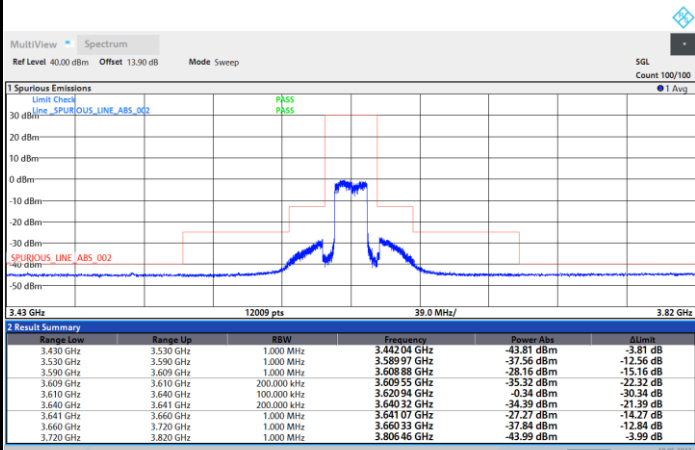

Channel Power -40.91 dBm < -40 dBm (PASS)

FR1 n48 / 20MHz / CP OFDM / QPSK

Middle Channel

1RB0

1RBmax

Full RB

FR1 n48 / 20MHz / CP OFDM / QPSK

Highest Channel