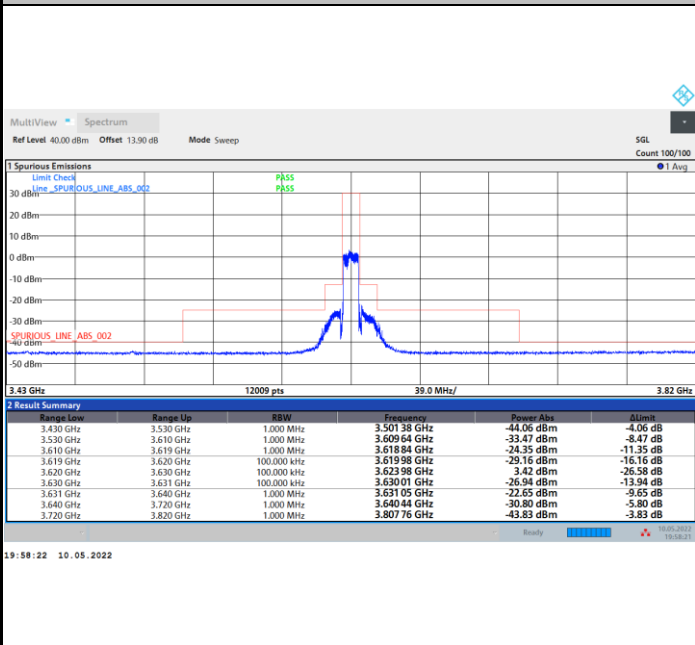

FR1 n48 / 10MHz / CP OFDM / QPSK

Middle Channel

1RB0

1RBmax

Full RB