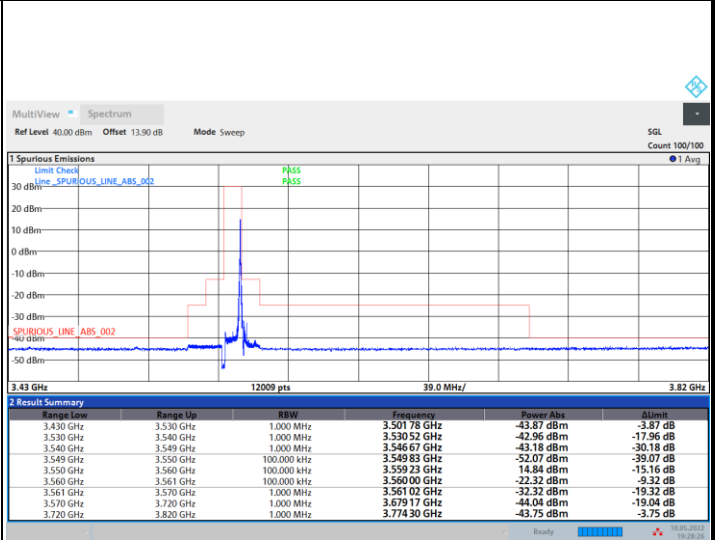

# Unwanted Emission (MASK)

FR1 n48 / 10MHz / CP OFDM / QPSK

Lowest Channel

1RB0

1RBmax

Full RB

FR1 n48 / 10MHz / CP OFDM / QPSK

Middle Channel