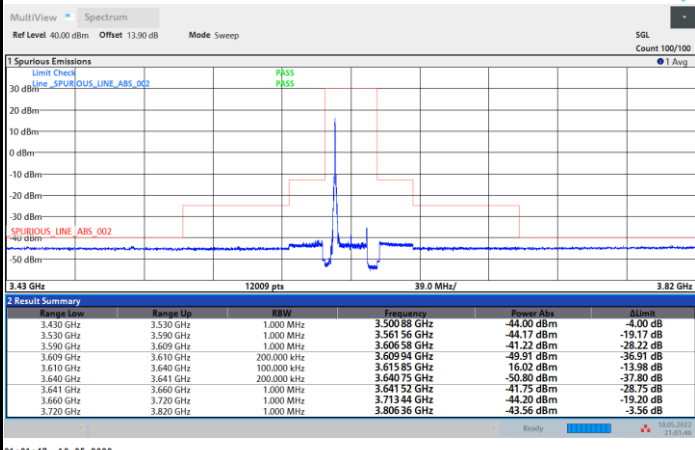

Channel Power -40.91 dBm < -40 dBm (PASS)

FR1 n48 / 20MHz / CP OFDM / QPSK

Middle Channel

1RB0

1RBmax

Full RB

FR1 n48 / 20MHz / CP OFDM / QPSK

Highest Channel