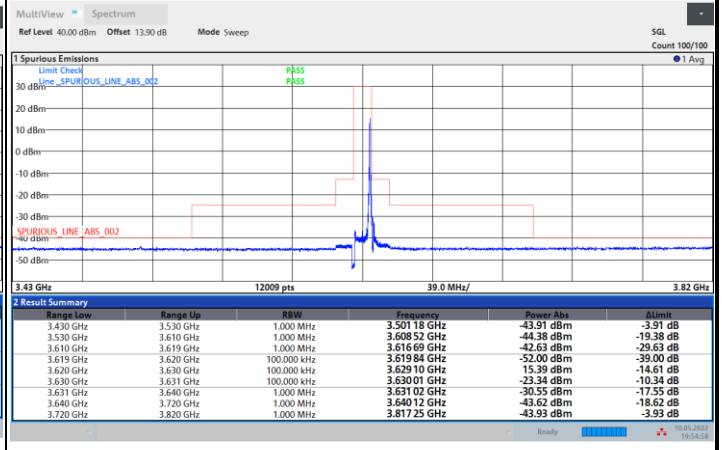

FR1 n48 / 10MHz / CP OFDM / 16QAM

Lowest Channel

1RB0

1RBmax

Full RB

FR1 n48 / 10MHz / CP OFDM / 16QAM

Middle Channel

1RB0

1RBmax

Full RB

FR1 n48 / 10MHz / CP OFDM / 16QAM

Highest Channel

1RB0

1RBmax

Full RB

FR1 n48 / 10MHz / CP OFDM / 64QAM