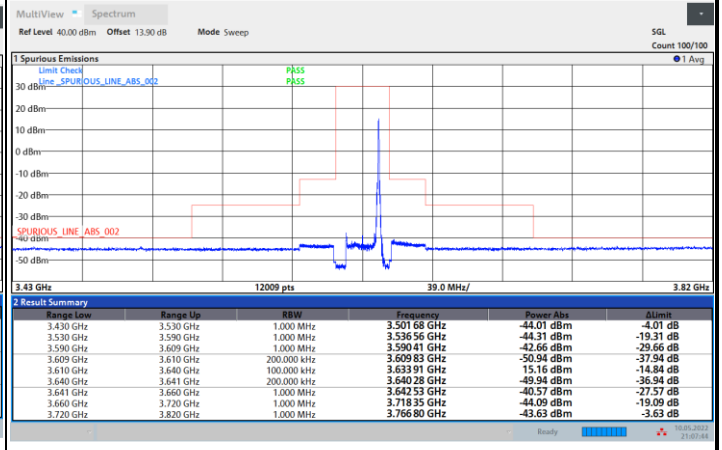

Channel Power -40.91 dBm < -40 dBm (PASS)

FR1 n48 / 20MHz / CP OFDM / QPSK

Middle Channel

1RB0

1RBmax

Full RB

FR1 n48 / 20MHz / CP OFDM / QPSK

Highest Channel