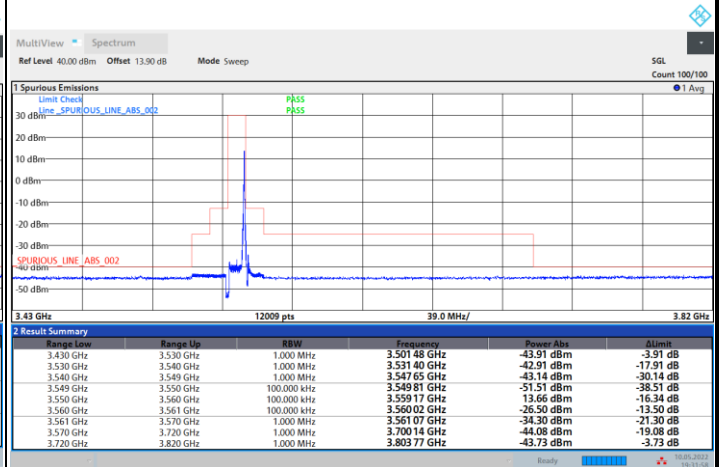

FR1 n48 / 10MHz / CP OFDM / 64QAM

Lowest Channel

1RB0

1RBmax