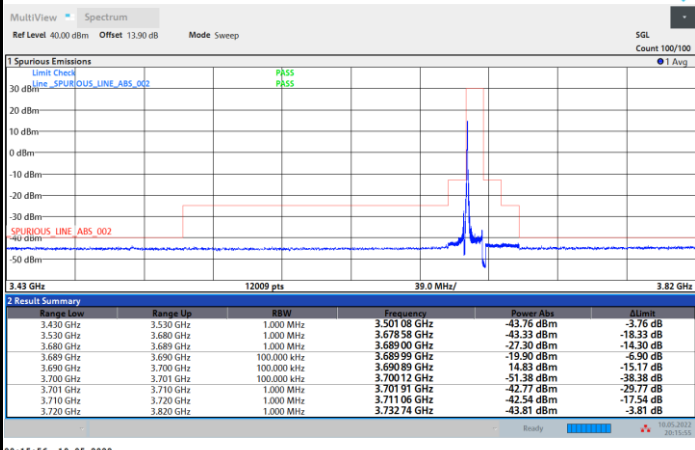

1RB0

1RBmax

Full RB

FR1 n48 / 10MHz / CP OFDM / QPSK

Highest Channel

1RB0

1RBmax

Full RB