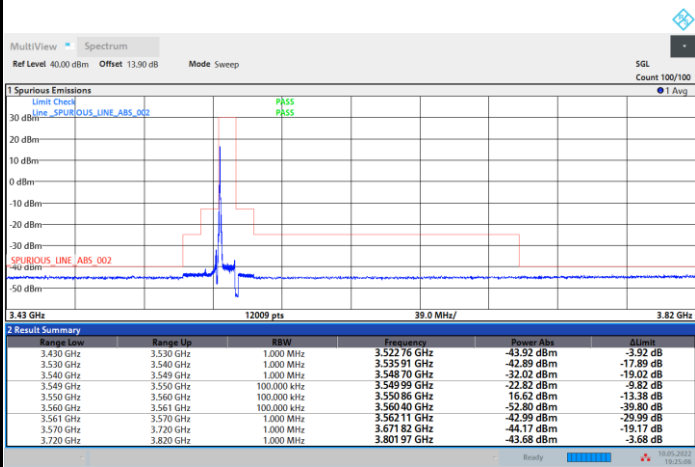

FR1 n48 / 10MHz / CP OFDM / 64QAM

Lowest Channel

1RB0

1RBmax