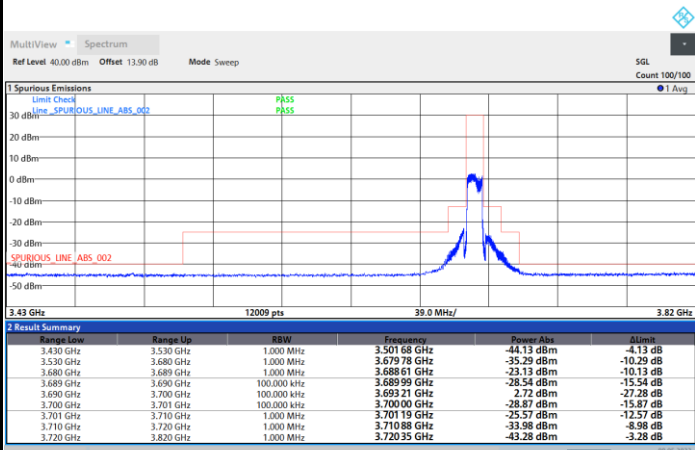

1RB0

1RBmax

Full RB

FR1 n48 / 10MHz / CP OFDM / QPSK

Highest Channel

1RB0

1RBmax

Full RB