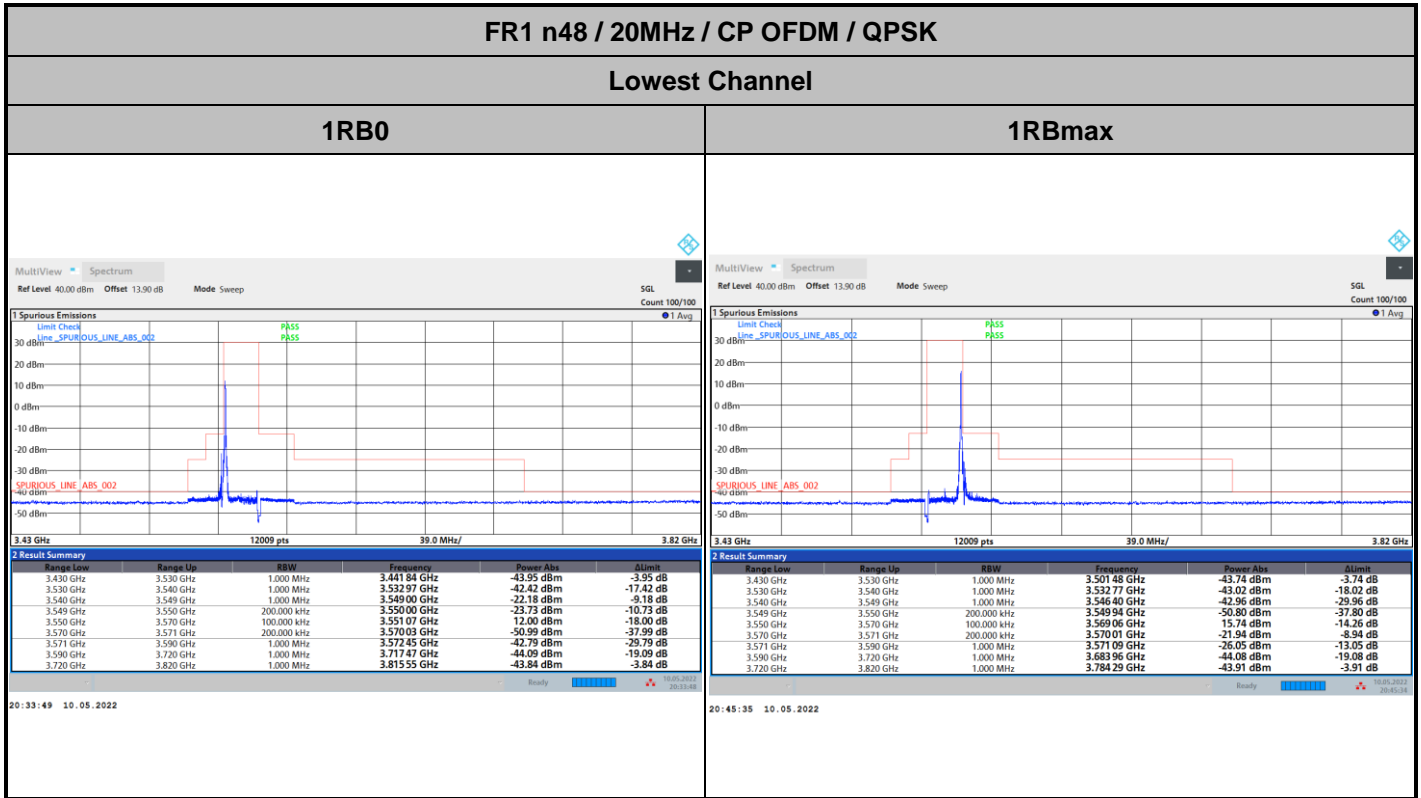

FR1 n48 / 10MHz / CP OFDM / 256QAM

Highest Channel

1RB0

1RBmax

Full RB

FR1 n48 / 20MHz / CP OFDM / QPSK

Lowest Channel

Full RB