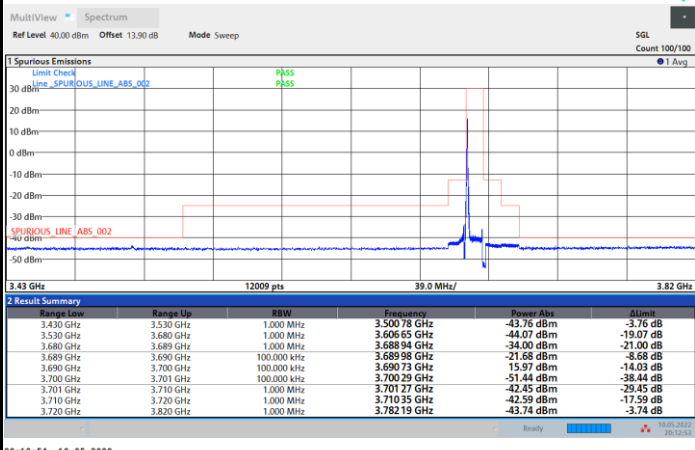

Full RB

FR1 n48 / 10MHz / CP OFDM / 64QAM

Highest Channel

1RB0

1RBmax

Full RB

FR1 n48 / 10MHz / CP OFDM / 256QAM

Lowest Channel