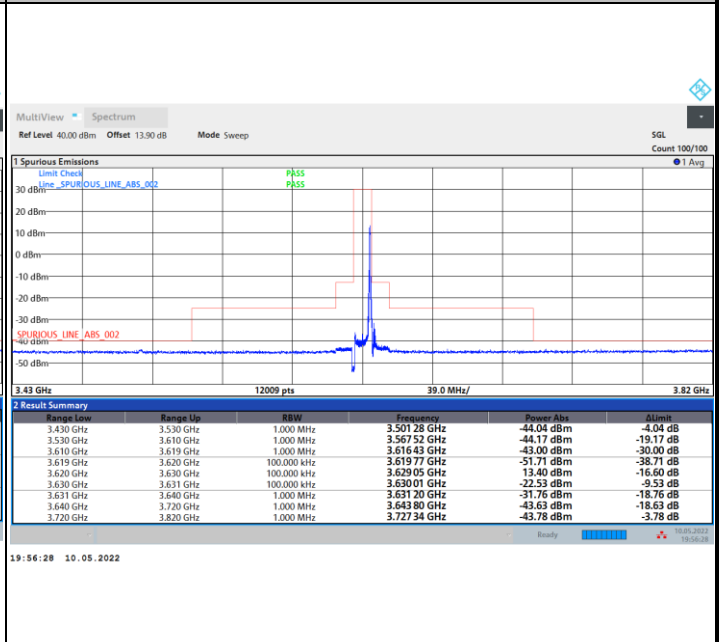

FR1 n48 / 10MHz / CP OFDM / QPSK

Middle Channel

1RB0

1RBmax