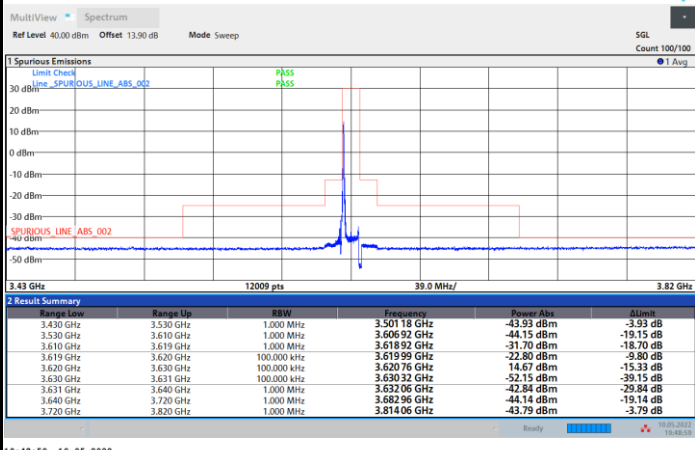

Lowest Channel

1RB0

1RBmax

Full RB

FR1 n48 / 10MHz / CP OFDM / 64QAM

Middle Channel

1RB0

1RBmax