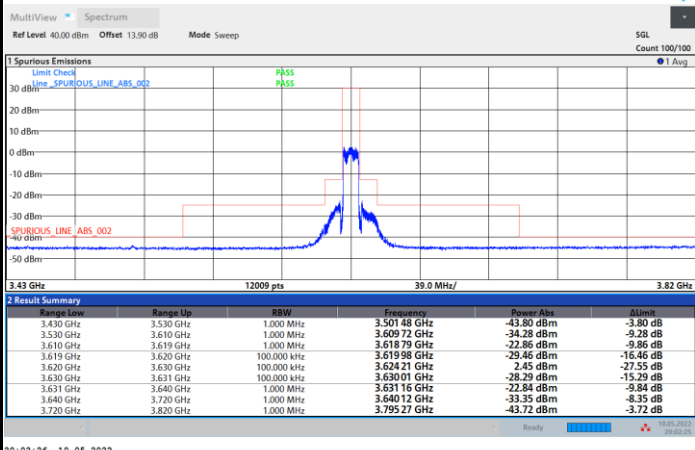

FR1 n48 / 10MHz / CP OFDM / 64QAM

Middle Channel

1RB0

1RBmax

Full RB