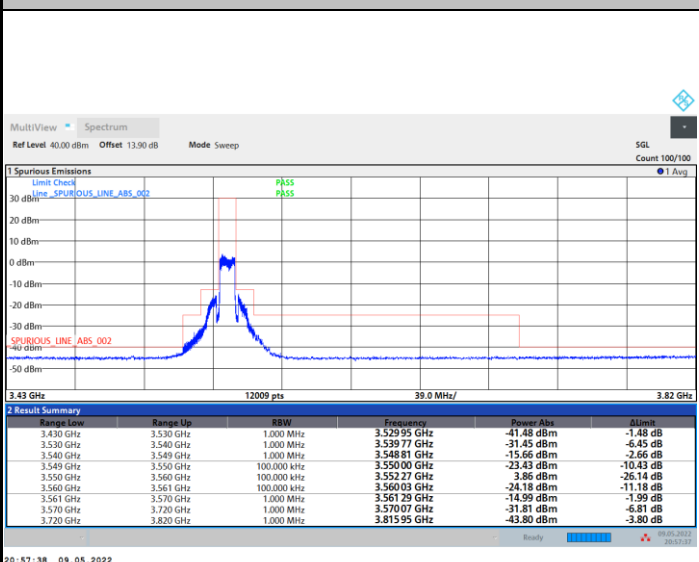

# Unwanted Emission (MASK)

FR1 n48 / 10MHz / CP OFDM / QPSK

Lowest Channel

1RB0

1RBmax

Full RB

FR1 n48 / 10MHz / CP OFDM / QPSK

Middle Channel