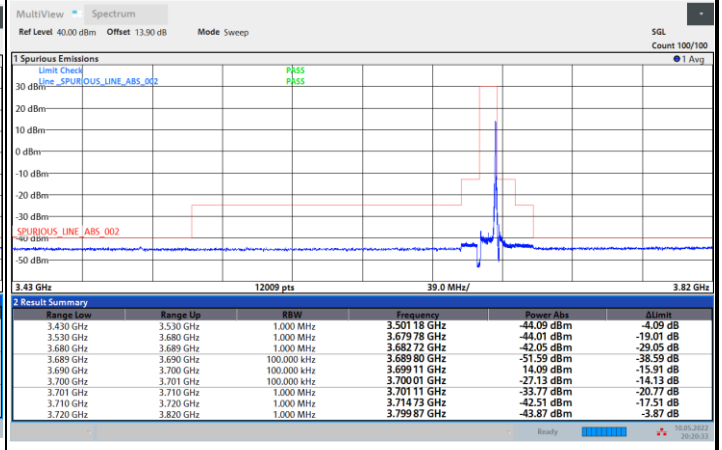

Full RB

FR1 n48 / 10MHz / CP OFDM / 64QAM

Highest Channel

1RB0

1RBmax

Full RB

FR1 n48 / 10MHz / CP OFDM / 256QAM

Lowest Channel