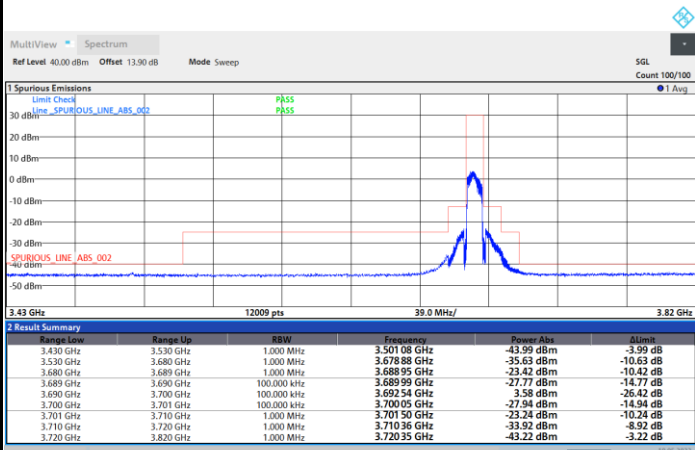

1RBmax

Full RB

FR1 n48 / 10MHz / CP OFDM / 16QAM

Highest Channel

1RB0

1RBmax

Full RB

FR1 n48 / 10MHz / CP OFDM / 64QAM