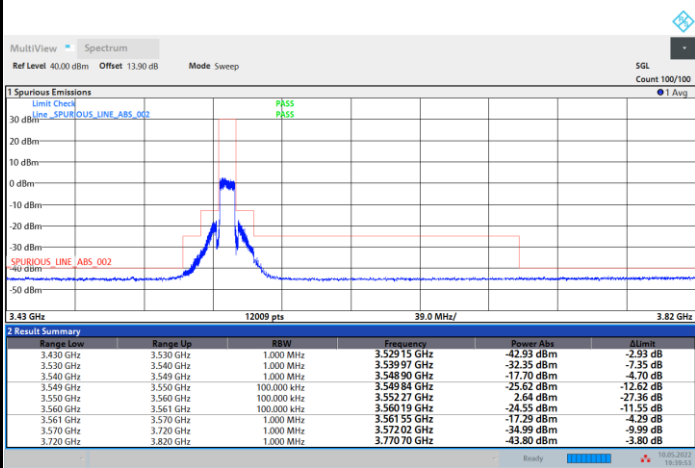

FR1 n48 / 10MHz / CP OFDM / 64QAM

Lowest Channel

1RB0

1RBmax

Full RB