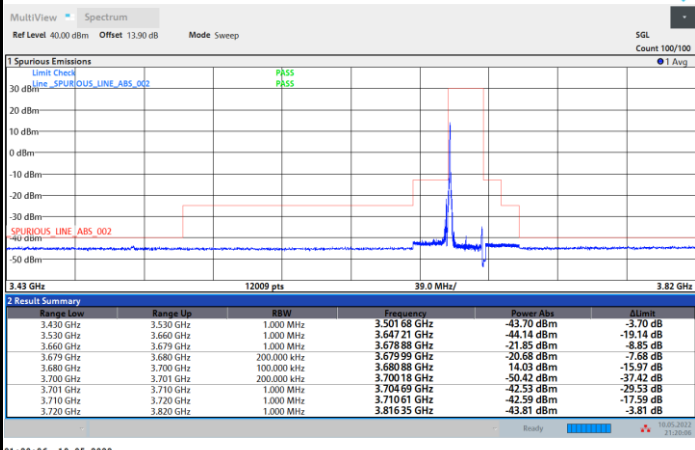

FR1 n48 / 20MHz / CP OFDM / QPSK

Highest Channel

1RB0

1RBmax