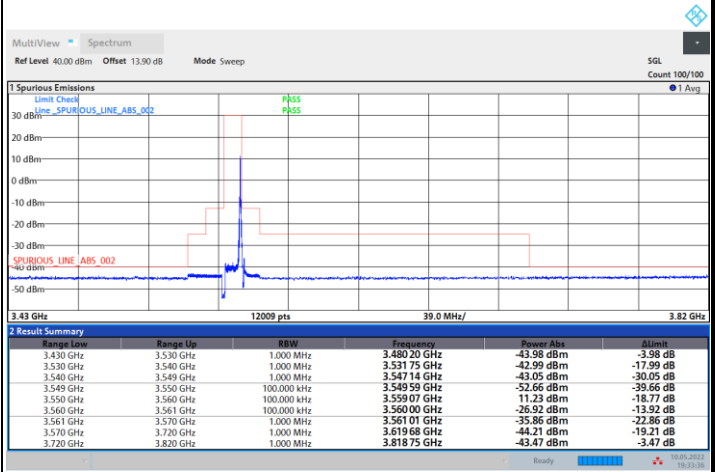

FR1 n48 / 10MHz / CP OFDM / 256QAM

Lowest Channel

1RB0

1RBmax