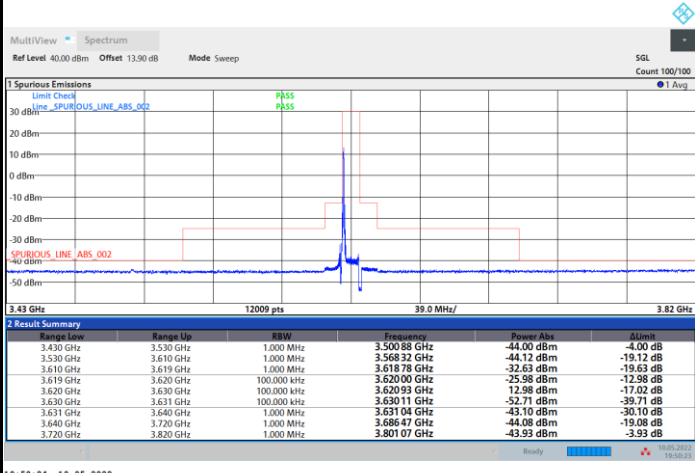

FR1 n48 / 10MHz / CP OFDM / 256QAM

Middle Channel

1RB0

1RBmax