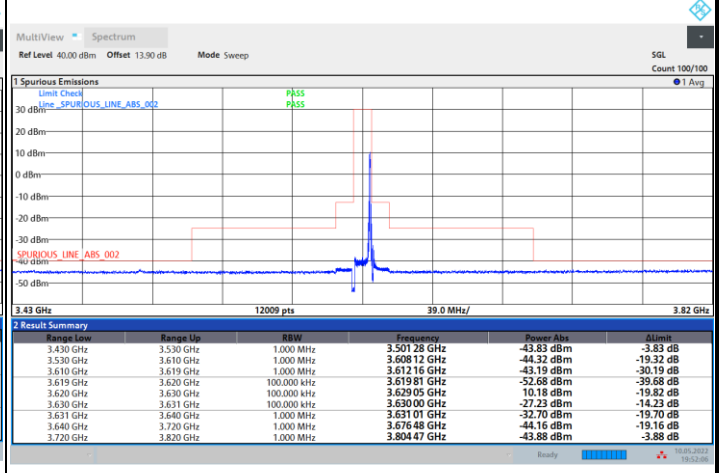

FR1 n48 / 10MHz / CP OFDM / 256QAM

Middle Channel

1RB0

1RBmax