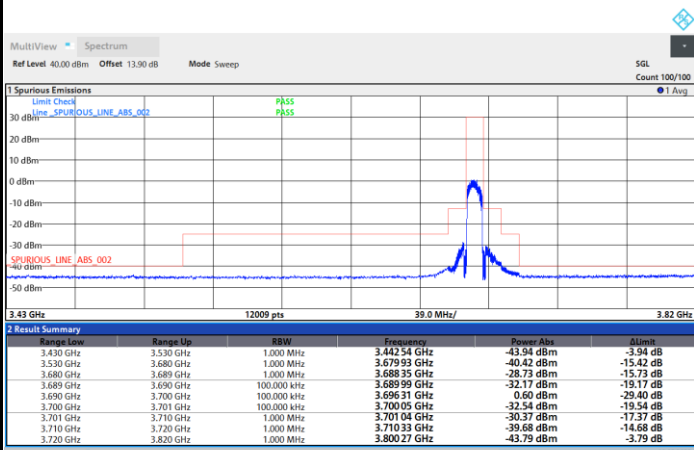

FR1 n48 / 10MHz / CP OFDM / 256QAM

Highest Channel

1RB0

1RBmax

Full RB

FR1 n48 / 20MHz / CP OFDM / QPSK

Lowest Channel

Full RB