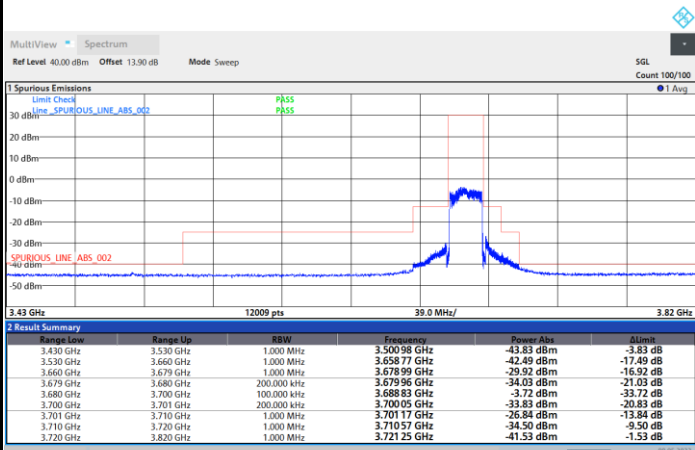

FR1 n48 / 20MHz / CP OFDM / QPSK

Highest Channel

1RB0

1RBmax

Full RB