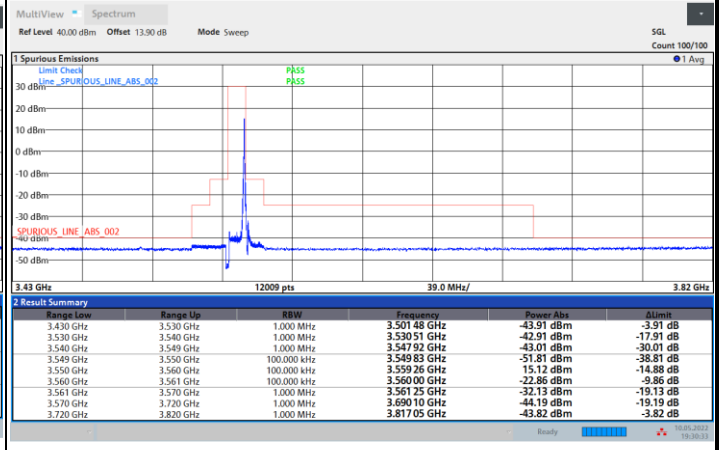

FR1 n48 / 10MHz / CP OFDM / 16QAM

Lowest Channel

1RB0

1RBmax