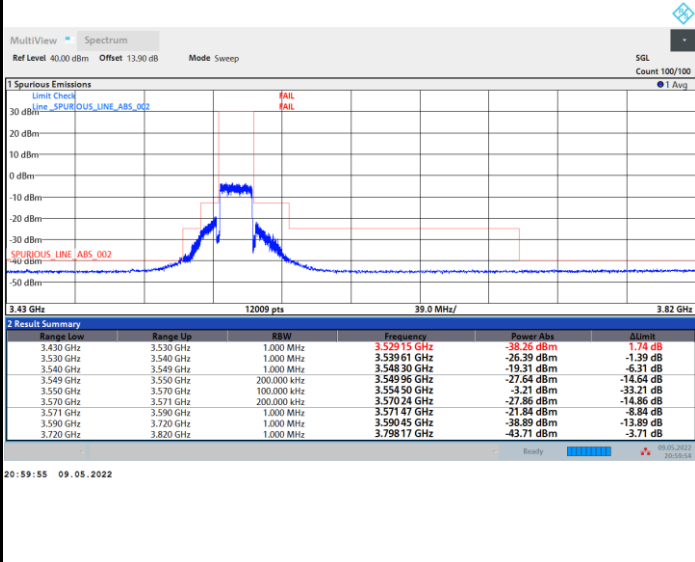

FR1 n48 / 10MHz / CP OFDM / 256QAM

Highest Channel

1RB0

1RBmax

Full RB

FR1 n48 / 20MHz / CP OFDM / QPSK

Lowest Channel

Full RB