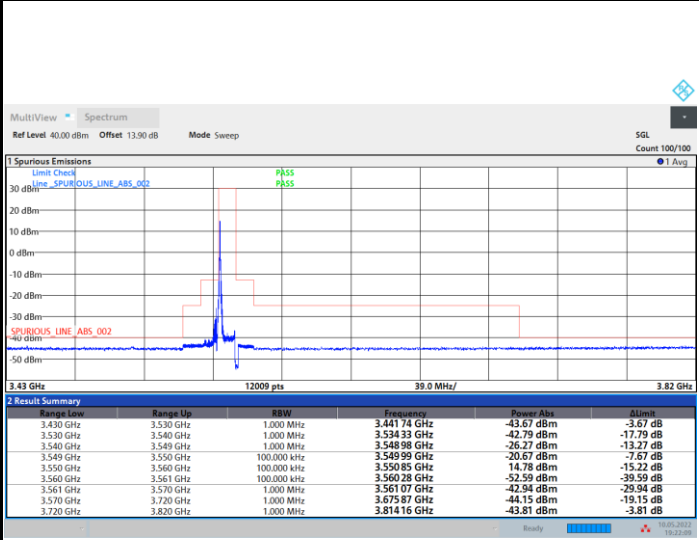

# Unwanted Emission (MASK)

FR1 n48 / 10MHz / CP OFDM / QPSK

Lowest Channel

1RB0

1RBmax

Full RB

FR1 n48 / 10MHz / CP OFDM / QPSK

Middle Channel