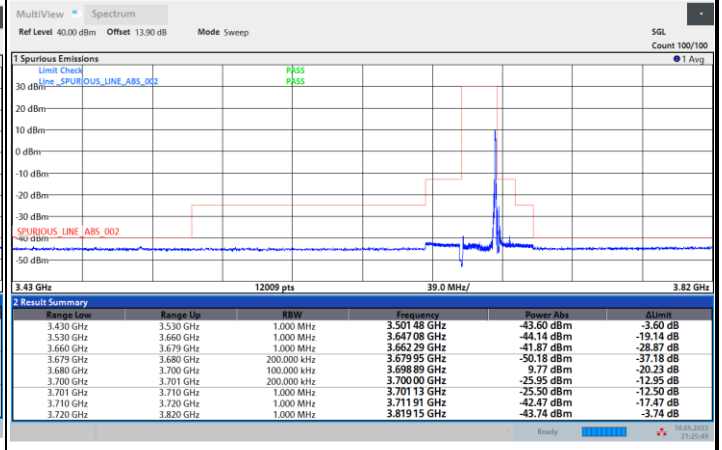

FR1 n48 / 20MHz / CP OFDM / QPSK

Highest Channel

1RB0

1RBmax