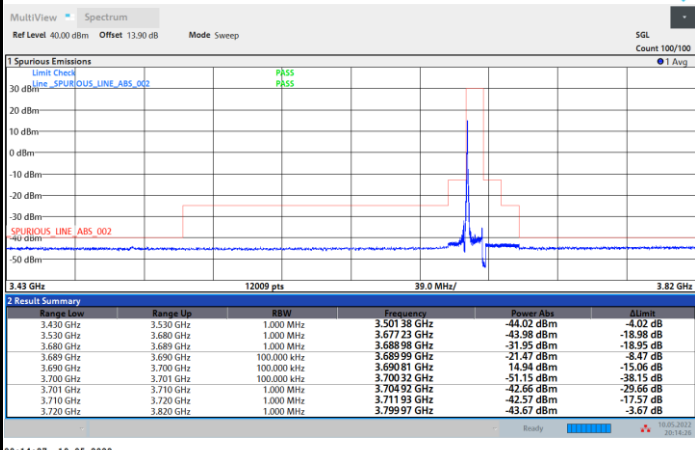

1RBmax

Full RB

FR1 n48 / 10MHz / CP OFDM / 16QAM

Highest Channel

1RB0

1RBmax

Full RB

FR1 n48 / 10MHz / CP OFDM / 64QAM