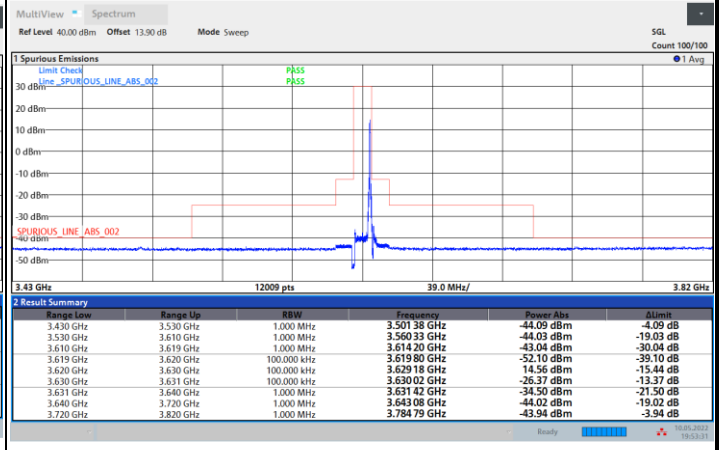

Lowest Channel

1RB0

1RBmax

Full RB

FR1 n48 / 10MHz / CP OFDM / 64QAM

Middle Channel

1RB0

1RBmax