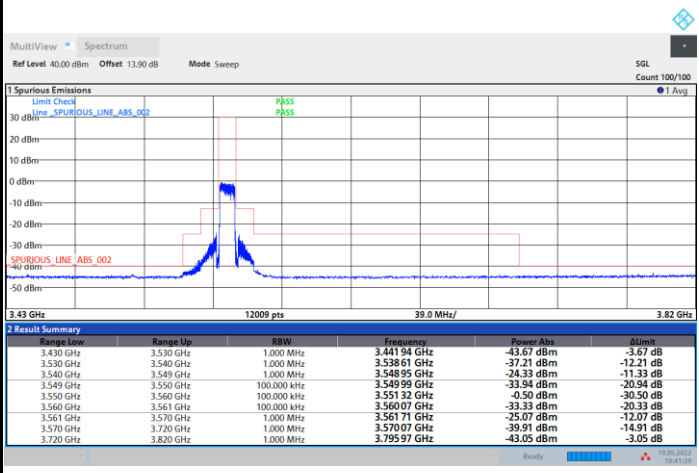

FR1 n48 / 10MHz / CP OFDM / 256QAM

Lowest Channel

1RB0

1RBmax

Full RB