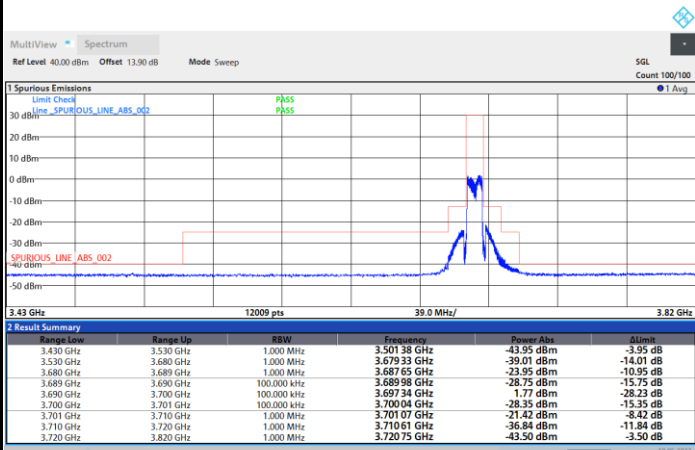

Full RB

FR1 n48 / 10MHz / CP OFDM / 64QAM

Highest Channel

1RB0

1RBmax

Full RB

FR1 n48 / 10MHz / CP OFDM / 256QAM

Lowest Channel