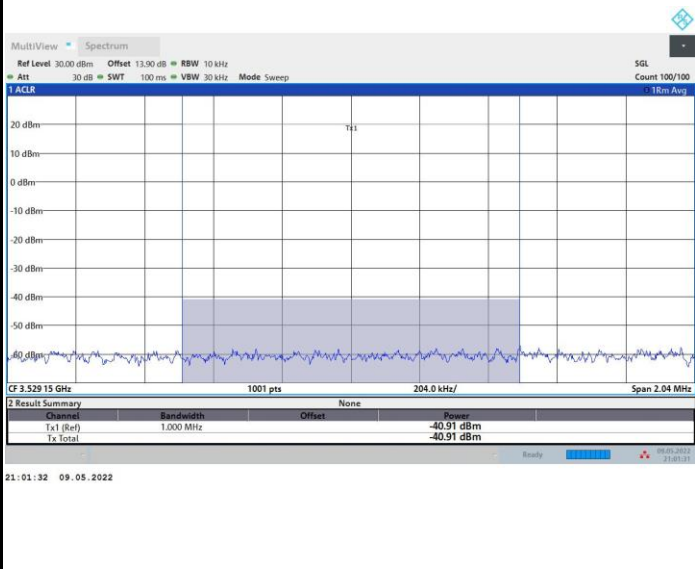

FR1 n48 / 20MHz / CP OFDM / QPSK

Lowest Channel

Full RB

Channel Power -40.91 dBm < -40 dBm (PASS)