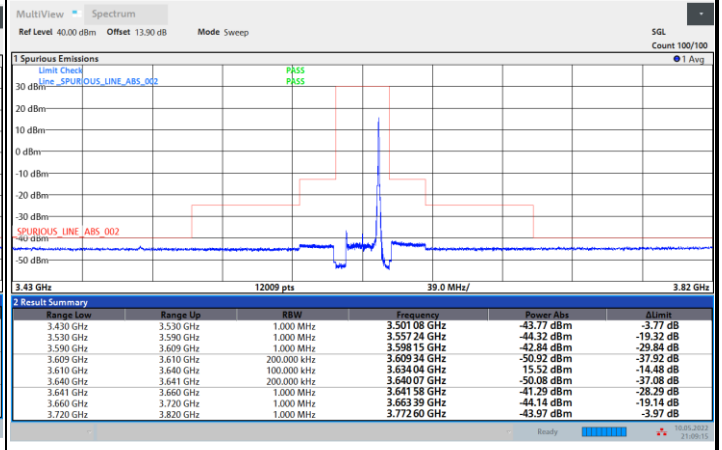

Lowest Channel

Full RB

Channel Power -40.61 dBm < -40 dBm (PASS)

Channel Power -28.47 dBm < -25 dBm (PASS)

FR1 n48 / 20MHz / CP OFDM / 16QAM

Middle Channel

1RB0

1RBmax