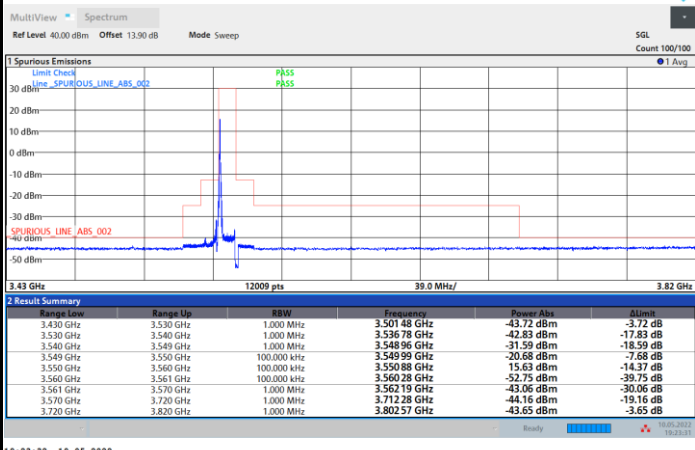

FR1 n48 / 10MHz / CP OFDM / 16QAM

Lowest Channel

1RB0

1RBmax