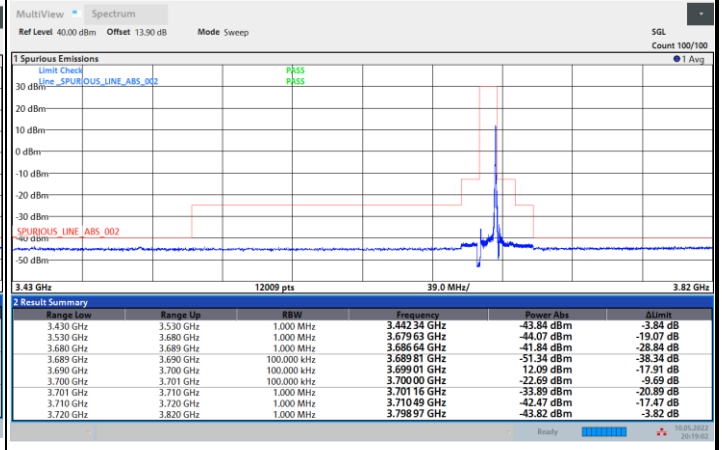

1RBmax

Full RB

FR1 n48 / 10MHz / CP OFDM / 16QAM

Highest Channel

1RB0

1RBmax

Full RB

FR1 n48 / 10MHz / CP OFDM / 64QAM