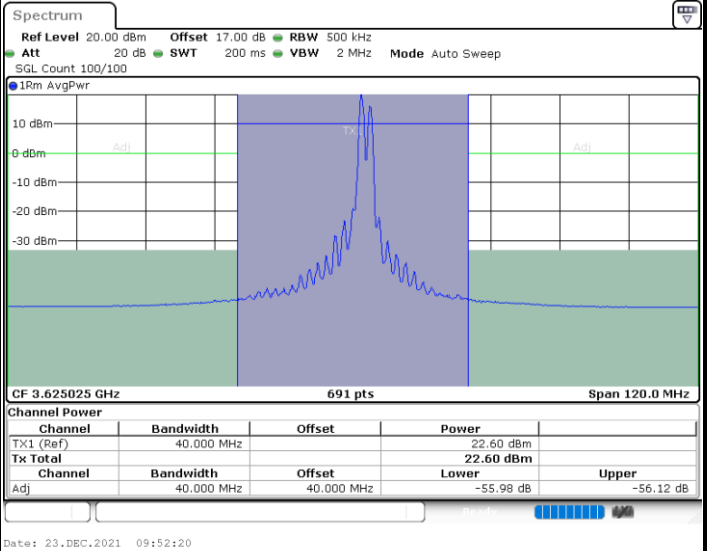

Middle Channel / 1RB0 and 1RB49

Middle Channel / 1RB99 and 1RB0

Middle Channel / FullIRB

N/A

LTE Band 48C / 20MHz+10MHz

QPSK

Highest Channel / 1RB0 and 1RB49

Highest Channel / 1RB99 and 1RB0

Highest Channel / FullIRB

N/A

LTE Band 48C / 20MHz+15MHz

QPSK

Lowest Channel / 1RB0 and 1RB74

Lowest Channel / 1RB99 and 1RB0

Lowest Channel / FullIRB

N/A

LTE Band 48C / 20MHz+15MHz

QPSK

Middle Channel / 1RB0 and 1RB74

Middle Channel / 1RB99 and 1RB0

Middle Channel / FullIRB

N/A

LTE Band 48C / 20MHz+15MHz

QPSK

Highest Channel / 1RB0 and 1RB74

Highest Channel / 1RB99 and 1RB0

Highest Channel / FullIRB

N/A

LTE Band 48C / 20MHz+20MHz

QPSK

Lowest Channel / 1RB0 and 1RB9

Lowest Channel / 1RB99 and 1RB0