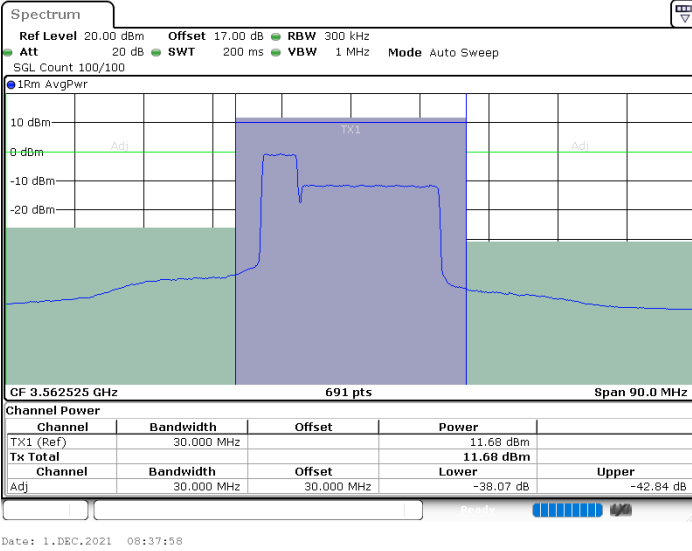

LTE Band 48C / 20MHz+20MHz

QPSK

Highest Channel / 1RB0 and 1RB99

Highest Channel / 1RB99 and 1RB0

Highest Channel / FullIRB

N/A

LTE Band 48C / 5MHz+20MHz

16QAM

Lowest Channel / 1RB0 and 1RB99

Lowest Channel / 1RB24 and 1RB0

Lowest Channel / FullIRB

N/A

LTE Band 48C / 5MHz+20MHz

16QAM

Middle Channel / 1RB0 and 1RB9

Middle Channel / 1RB24 and 1RB0

Middle Channel / FullIRB

N/A

LTE Band 48C / 5MHz+20MHz

16QAM

Highest Channel / 1RB0 and 1RB99

Highest Channel / 1RB24 and 1RB0

Highest Channel / FullIRB

N/A