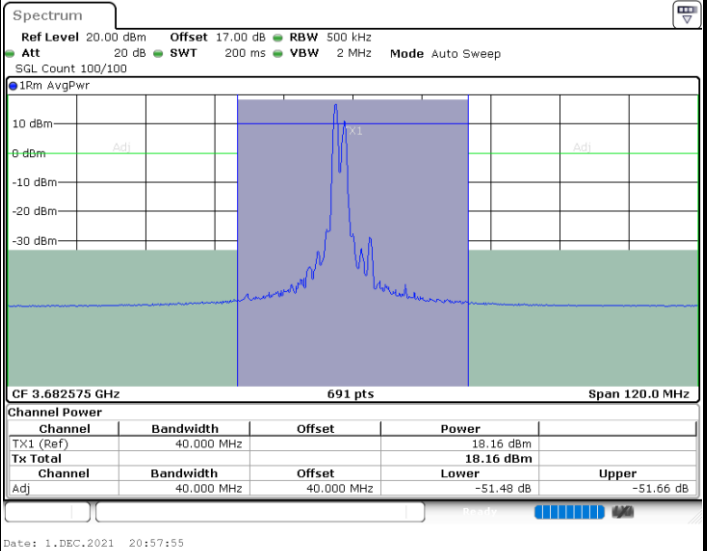

Lowest Channel / 1RB74 and 1RB0

Lowest Channel / FullIRB

N/A

LTE Band 48C / 15MHz+20MHz

16QAM

Middle Channel / 1RB0 and 1RB9

Middle Channel / 1RB74 and 1RB0

Date: 23.DEC.2021 10:54:08

Date: 23.DEC.2021 11:02:25

Middle Channel / FullIRB

N/A

Date: 23.DEC.2021 10:45:09

LTE Band 48C / 15MHz+20MHz

16QAM

Highest Channel / 1RB0 and 1RB99

Highest Channel / 1RB74 and 1RB0

Highest Channel / FullIRB

N/A

LTE Band 48C / 20MHz+5MHz

16QAM

Lowest Channel / 1RB0 and 1RB24

Lowest Channel / 1RB99 and 1RB0

Lowest Channel / FullIRB

N/A