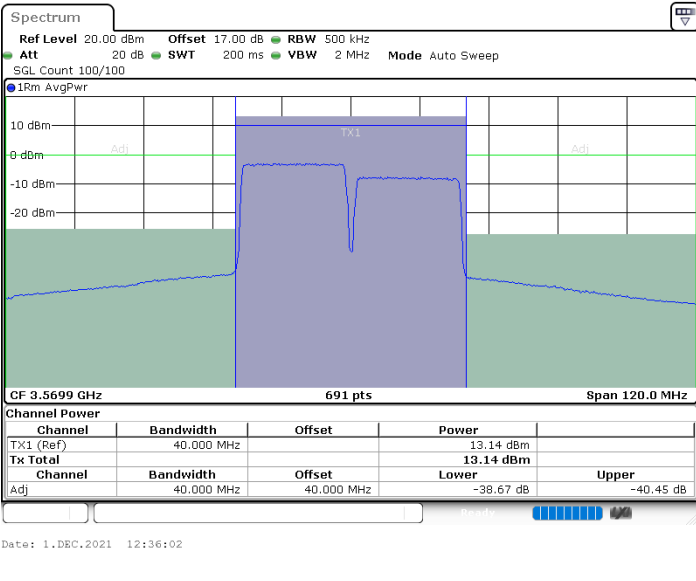

LTE Band 48C / 20MHz+15MHz

16QAM

Highest Channel / 1RB0 and 1RB74

Highest Channel / 1RB99 and 1RB0

Highest Channel / FullIRB

N/A

LTE Band 48C / 20MHz+20MHz

16QAM

Lowest Channel / 1RB0 and 1RB9

Lowest Channel / 1RB99 and 1RB0

Lowest Channel / FullIRB

N/A

LTE Band 48C / 20MHz+20MHz

16QAM

MiddleChannel / 1RB0 and 1RB99

Middle Channel / 1RB99 and 1RB0