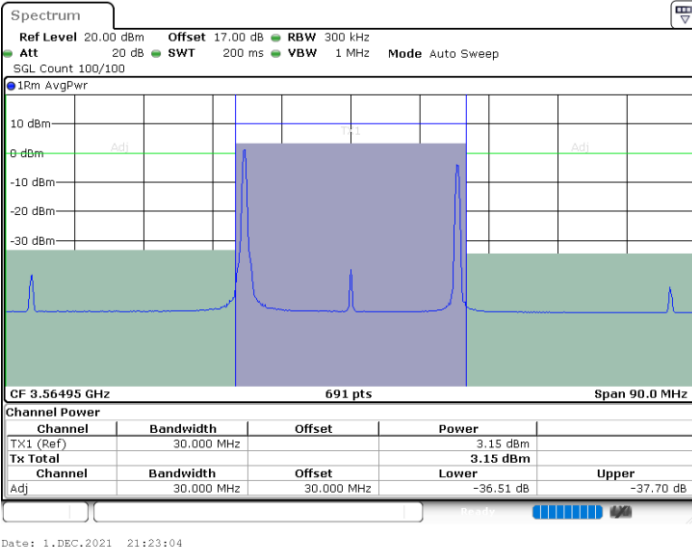

LTE Band 48C / 20MHz+5MHz

16QAM

Middle Channel / 1RB0 and 1RB24

Middle Channel / 1RB99 and 1RB0

Middle Channel / FullIRB

N/A

LTE Band 48C / 20MHz+5MHz

16QAM

Highest Channel / 1RB0 and 1RB24

Highest Channel / 1RB99 and 1RB0

Highest Channel / FullIRB

N/A

LTE Band 48C / 20MHz+10MHz

16QAM

Lowest Channel / 1RB0 and 1RB49

Lowest Channel / 1RB99 and 1RB0

Lowest Channel / FullIRB

N/A

LTE Band 48C / 20MHz+10MHz

16QAM

Middle Channel / 1RB0 and 1RB49

Middle Channel / 1RB99 and 1RB0

Date: 23.DEC.2021 14:05:27

Date: 23.DEC.2021 14:13:35