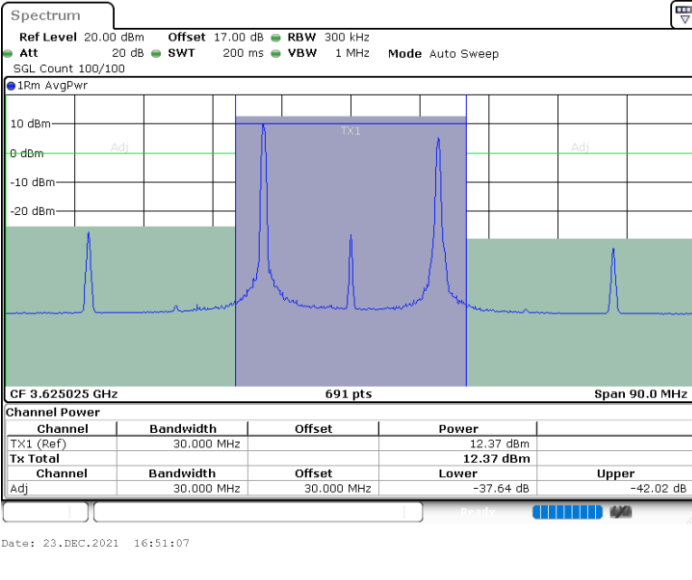

LTE Band 48C / 20MHz+20MHz

QPSK

Highest Channel / 1RB0 and 1RB99

Highest Channel / 1RB99 and 1RB0

Highest Channel / FullIRB

N/A

LTE Band 48C / 5MHz+20MHz

16QAM

Lowest Channel / 1RB0 and 1RB99

Lowest Channel / 1RB24 and 1RB0

Lowest Channel / FullIRB

N/A

LTE Band 48C / 5MHz+20MHz

16QAM

Middle Channel / 1RB0 and 1RB9

Middle Channel / 1RB24 and 1RB0

Middle Channel / FullIRB

N/A

LTE Band 48C / 5MHz+20MHz

16QAM

Highest Channel / 1RB0 and 1RB99

Highest Channel / 1RB24 and 1RB0

Highest Channel / FullIRB

N/A