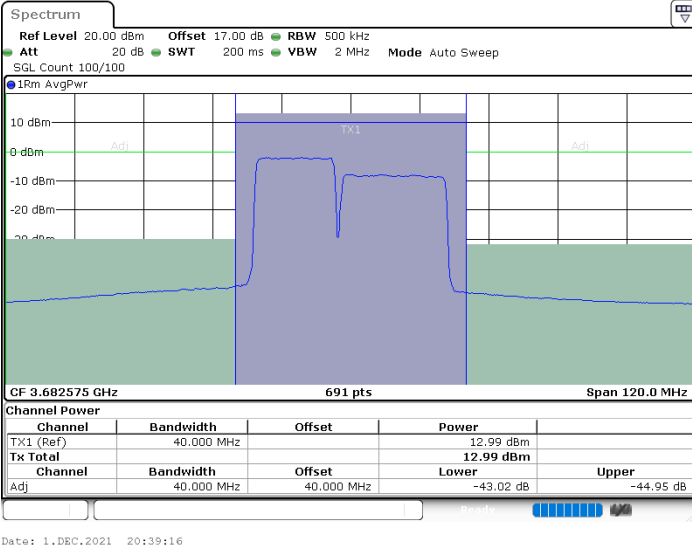

Date: 23.DEC.2021 11:02:25

Middle Channel / FullIRB

N/A

Date: 23.DEC.2021 10:45:09

LTE Band 48C / 15MHz+20MHz

16QAM

Highest Channel / 1RB0 and 1RB99

Highest Channel / 1RB74 and 1RB0

Highest Channel / FullIRB

N/A

LTE Band 48C / 20MHz+5MHz

16QAM

Lowest Channel / 1RB0 and 1RB24

Lowest Channel / 1RB99 and 1RB0

Lowest Channel / FullIRB

N/A