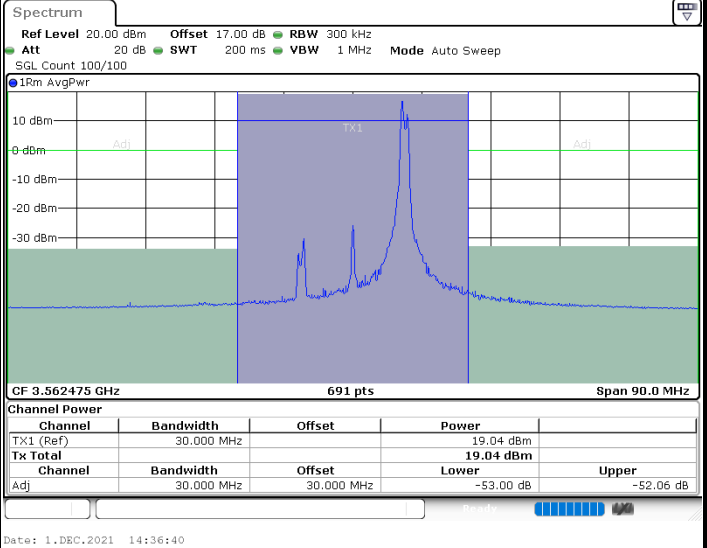

Middle Channel / 1RB74 and 1RB0

Middle Channel / FullIRB

N/A

LTE Band 48C / 15MHz+20MHz

64QAM

Highest Channel / 1RB0 and 1RB99

Highest Channel / 1RB74 and 1RB0

Highest Channel / FullIRB

N/A

LTE Band 48C / 20MHz+5MHz

64QAM

Lowest Channel / 1RB0 and 1RB24

Lowest Channel / 1RB99 and 1RB0

Lowest Channel / FullIRB

N/A

LTE Band 48C / 20MHz+5MHz

LTE Band 48C / 20MHz+5MHz

64QAM

Highest Channel / 1RB0 and 1RB24

Highest Channel / 1RB99 and 1RB0

Highest Channel / FullIRB

N/A

LTE Band 48C / 20MHz+10MHz

64QAM