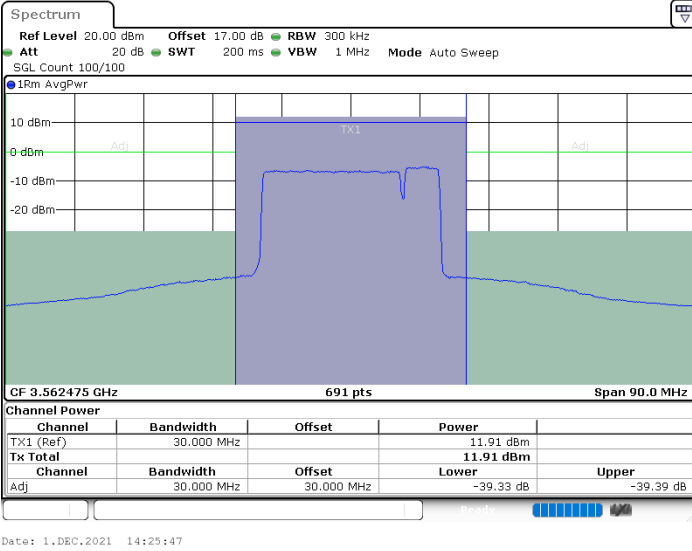

Middle Channel / 1RB74 and 1RB0

Middle Channel / FullIRB

N/A

LTE Band 48C / 15MHz+20MHz

64QAM

Highest Channel / 1RB0 and 1RB99

Highest Channel / 1RB74 and 1RB0

Highest Channel / FullIRB

N/A

LTE Band 48C / 20MHz+5MHz

64QAM

Lowest Channel / 1RB0 and 1RB24

Lowest Channel / 1RB99 and 1RB0

Lowest Channel / FullIRB

N/A

LTE Band 48C / 20MHz+5MHz

LTE Band 48C / 20MHz+5MHz

64QAM

Highest Channel / 1RB0 and 1RB24

Highest Channel / 1RB99 and 1RB0

Highest Channel / FullIRB

N/A

LTE Band 48C / 20MHz+10MHz

64QAM