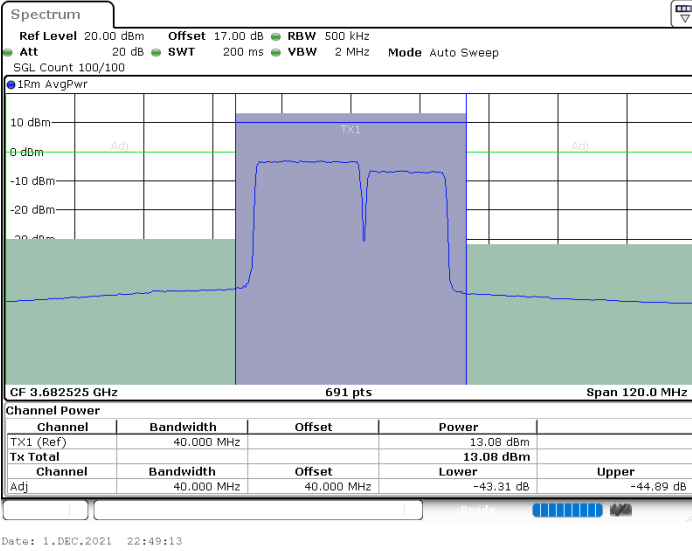

Highest Channel / FullIRB

N/A

LTE Band 48C / 20MHz+15MHz

QPSK

Lowest Channel / 1RB0 and 1RB74

Lowest Channel / 1RB99 and 1RB0

Lowest Channel / FullIRB

N/A

LTE Band 48C / 20MHz+15MHz

QPSK

Middle Channel / 1RB0 and 1RB74

Middle Channel / 1RB99 and 1RB0

Middle Channel / FullIRB

N/A

LTE Band 48C / 20MHz+15MHz

QPSK

Highest Channel / 1RB0 and 1RB74

Highest Channel / 1RB99 and 1RB0

Highest Channel / FullIRB

N/A

LTE Band 48C / 20MHz+20MHz

QPSK

Lowest Channel / 1RB0 and 1RB9

Lowest Channel / 1RB99 and 1RB0