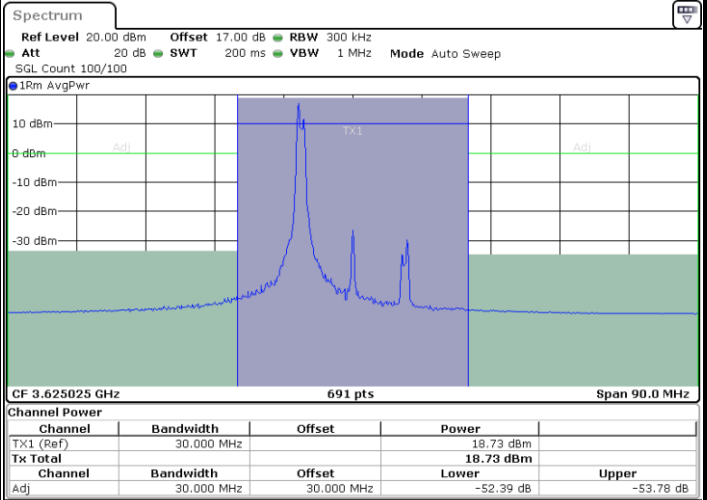

Highest Channel / FullIRB

N/A

LTE Band 48C / 5MHz+20MHz

256QAM

Lowest Channel / 1RB0 and 1RB9

Lowest Channel / 1RB24 and 1RB0

Lowest Channel / FullIRB

N/A

LTE Band 48C / 5MHz+20MHz

256QAM

Middle Channel / 1RB0 and 1RB9

Middle Channel / 1RB24 and 1RB0

Date: 23.DEC.2021 16:53:59

Date: 23.DEC.2021 17:03:48

Middle Channel / FullIRB

N/A