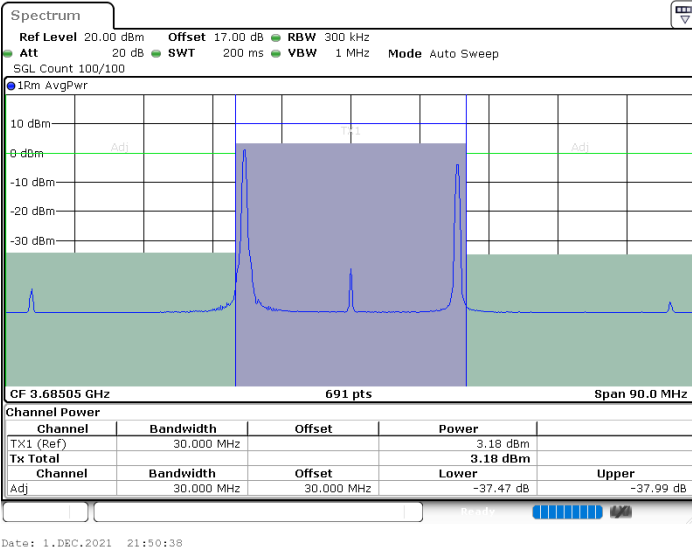

Middle Channel / FullIRB

N/A

Date: 23.DEC.2021 13:56:37

LTE Band 48C / 20MHz+10MHz

16QAM

Highest Channel / 1RB0 and 1RB49

Highest Channel / 1RB99 and 1RB0

Highest Channel / FullIRB

N/A

LTE Band 48C / 20MHz+15MHz

16QAM

Lowest Channel / 1RB0 and 1RB74

Lowest Channel / 1RB99 and 1RB0

Lowest Channel / FullIRB

N/A

LTE Band 48C / 20MHz+15MHz