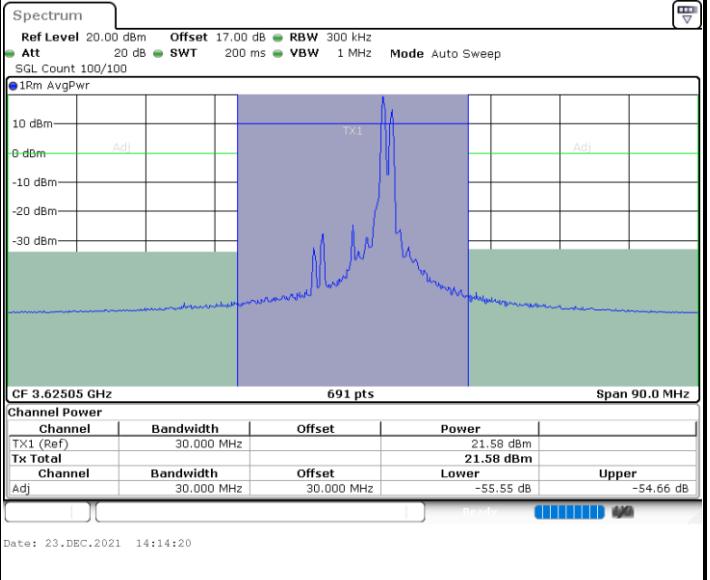

LTE Band 48C / 20MHz+5MHz

64QAM

Highest Channel / 1RB0 and 1RB24

Highest Channel / 1RB99 and 1RB0

Highest Channel / FullIRB

N/A

LTE Band 48C / 20MHz+10MHz

64QAM

Lowest Channel / 1RB0 and 1RB49

Lowest Channel / 1RB99 and 1RB0

Lowest Channel / FullIRB

N/A

LTE Band 48C / 20MHz+10MHz

64QAM

Middle Channel / 1RB0 and 1RB49

Middle Channel / 1RB99 and 1RB0

Middle Channel / FullIRB

N/A

LTE Band 48C / 20MHz+10MHz

64QAM

Highest Channel / 1RB0 and 1RB49

Highest Channel / 1RB99 and 1RB0

Highest Channel / FullIRB

N/A