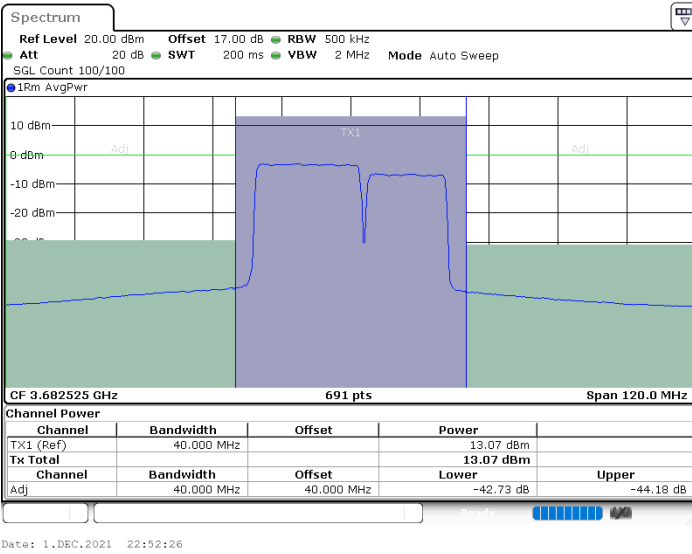

Middle Channel / 1RB0 and 1RB74

Middle Channel / 1RB99 and 1RB0

Date: 23.DEC.2021 09:49:24

Date: 23.DEC.2021 09:57:41

Middle Channel / FullIRB

N/A

Date: 23.DEC.2021 09:41:48

LTE Band 48C / 20MHz+15MHz

64QAM

Highest Channel / 1RB0 and 1RB74

Highest Channel / 1RB99 and 1RB0

Highest Channel / FullIRB

N/A

LTE Band 48C / 20MHz+20MHz

64QAM

Lowest Channel / 1RB0 and 1RB9

Lowest Channel / 1RB99 and 1RB0

Lowest Channel / FullIRB

N/A

LTE Band 48C / 20MHz+20MHz

64QAM

MiddleChannel / 1RB0 and 1RB99

Middle Channel / 1RB99 and 1RB0

Date: 23.DEC.2021 00:44:19

Date: 23.DEC.2021 00:52:42

Middle Channel / FullIRB

N/A

Date: 23.DEC.2021 00:36:36

LTE Band 48C / 20MHz+20MHz

64QAM

Highest Channel / 1RB0 and 1RB99

Highest Channel / 1RB99 and 1RB0