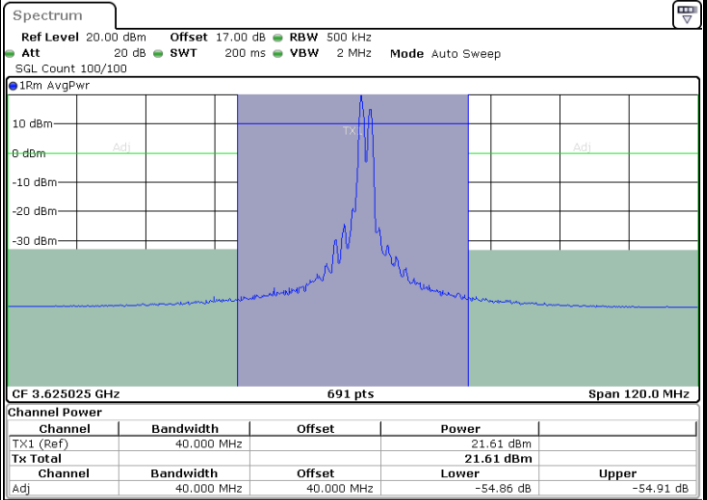

Middle Channel / FullIRB

N/A

LTE Band 48C / 20MHz+10MHz

64QAM

Highest Channel / 1RB0 and 1RB49

Highest Channel / 1RB99 and 1RB0

Highest Channel / FullIRB

N/A

LTE Band 48C / 20MHz+15MHz

64QAM

Lowest Channel / 1RB0 and 1RB74

Lowest Channel / 1RB99 and 1RB0

Lowest Channel / FullIRB

N/A

LTE Band 48C / 20MHz+15MHz

64QAM

Middle Channel / 1RB0 and 1RB74

Middle Channel / 1RB99 and 1RB0

Date: 23.DEC.2021 09:49:24

Date: 23.DEC.2021 09:57:41

Middle Channel / FullIRB

N/A

Date: 23.DEC.2021 09:41:48

LTE Band 48C / 20MHz+15MHz