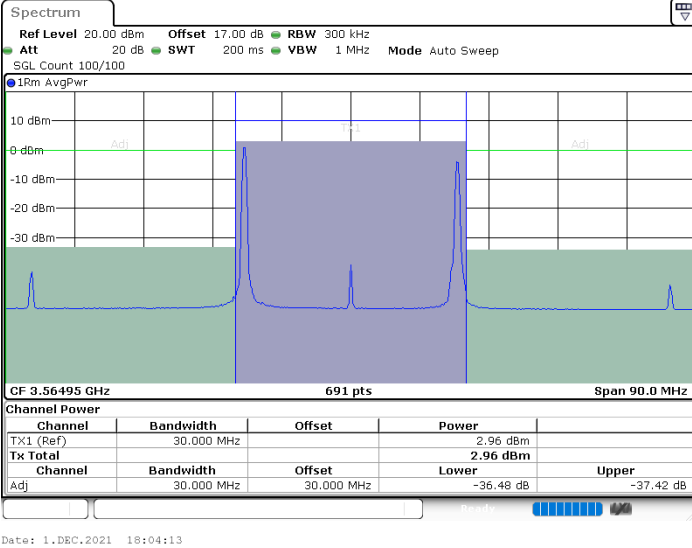

Middle Channel / 1RB0 and 1RB9

Middle Channel / 1RB24 and 1RB0

Date: 23.DEC.2021 16:51:52

Date: 23.DEC.2021 17:01:42

Middle Channel / FullIRB

N/A

Date: 23.DEC.2021 16:44:25

LTE Band 48C / 5MHz+20MHz

64QAM

Highest Channel / 1RB0 and 1RB99

Highest Channel / 1RB24 and 1RB0

Highest Channel / FullIRB

N/A

LTE Band 48C / 10MHz+20MHz

64QAM

Lowest Channel / 1RB0 and 1RB9

Lowest Channel / 1RB49 and 1RB0

Lowest Channel / FullIRB

N/A

LTE Band 48C / 10MHz+20MHz

64QAM

Middle Channel / 1RB0 and 1RB9

Middle Channel / 1RB49 and 1RB0

Middle Channel / FullIRB