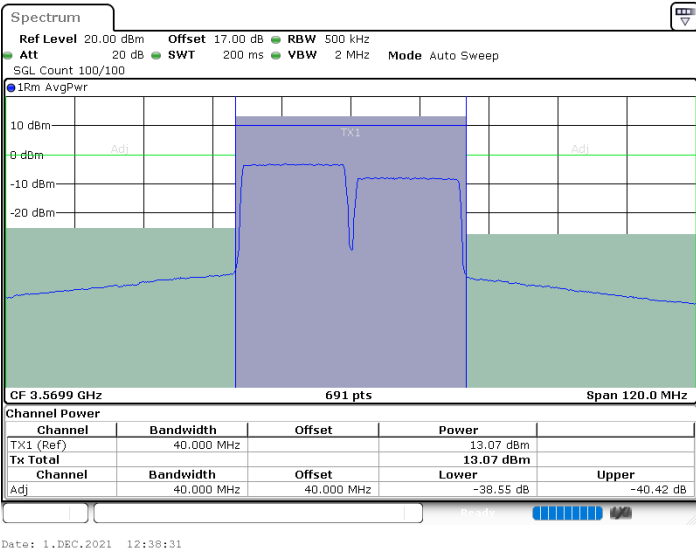

Middle Channel / 1RB0 and 1RB74

Middle Channel / 1RB99 and 1RB0

Date: 23.DEC.2021 09:49:24

Date: 23.DEC.2021 09:57:41

Middle Channel / FullIRB

N/A

Date: 23.DEC.2021 09:41:48

LTE Band 48C / 20MHz+15MHz

64QAM

Highest Channel / 1RB0 and 1RB74

Highest Channel / 1RB99 and 1RB0

Highest Channel / FullIRB

N/A

LTE Band 48C / 20MHz+20MHz

64QAM

Lowest Channel / 1RB0 and 1RB9

Lowest Channel / 1RB99 and 1RB0

Lowest Channel / FullIRB

N/A

LTE Band 48C / 20MHz+20MHz

64QAM

MiddleChannel / 1RB0 and 1RB99

Middle Channel / 1RB99 and 1RB0

Date: 23.DEC.2021 00:44:19