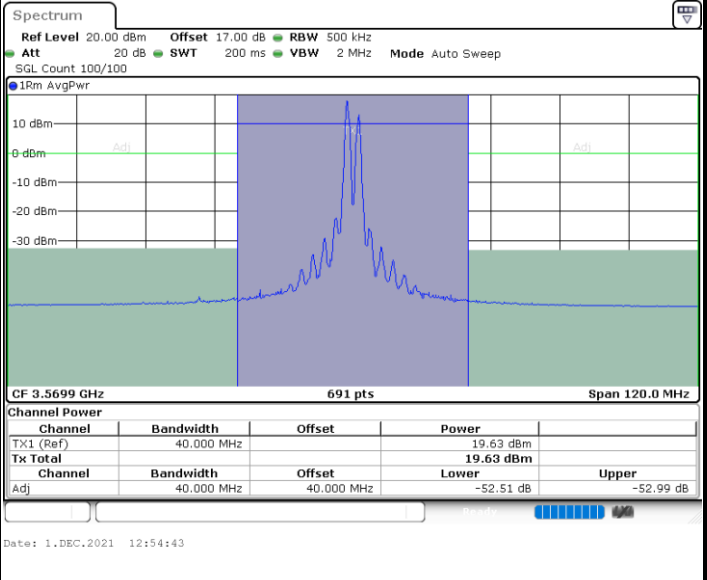

LTE Band 48C / 20MHz+15MHz

16QAM

Highest Channel / 1RB0 and 1RB74

Highest Channel / 1RB99 and 1RB0

Highest Channel / FullIRB

N/A

LTE Band 48C / 20MHz+20MHz

16QAM

Lowest Channel / 1RB0 and 1RB9

Lowest Channel / 1RB99 and 1RB0

Lowest Channel / FullIRB

N/A

LTE Band 48C / 20MHz+20MHz

16QAM

MiddleChannel / 1RB0 and 1RB99

Middle Channel / 1RB99 and 1RB0

Middle Channel / FullIRB

N/A

LTE Band 48C / 20MHz+20MHz

16QAM

Highest Channel / 1RB0 and 1RB99

Highest Channel / 1RB99 and 1RB0

Highest Channel / FullIRB

N/A