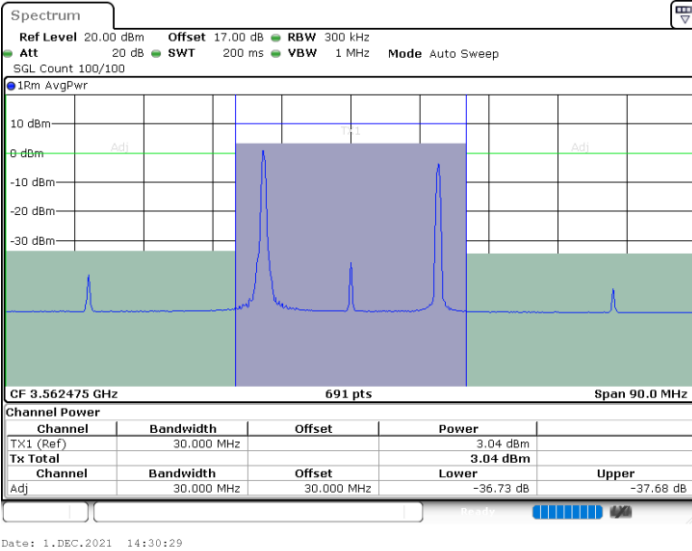

Highest Channel / FullIRB

N/A

LTE Band 48C / 20MHz+5MHz

16QAM

Lowest Channel / 1RB0 and 1RB24

Lowest Channel / 1RB99 and 1RB0

Lowest Channel / FullIRB

N/A

LTE Band 48C / 20MHz+5MHz

16QAM

Middle Channel / 1RB0 and 1RB24

Middle Channel / 1RB99 and 1RB0

Middle Channel / FullIRB

N/A

LTE Band 48C / 20MHz+5MHz

16QAM