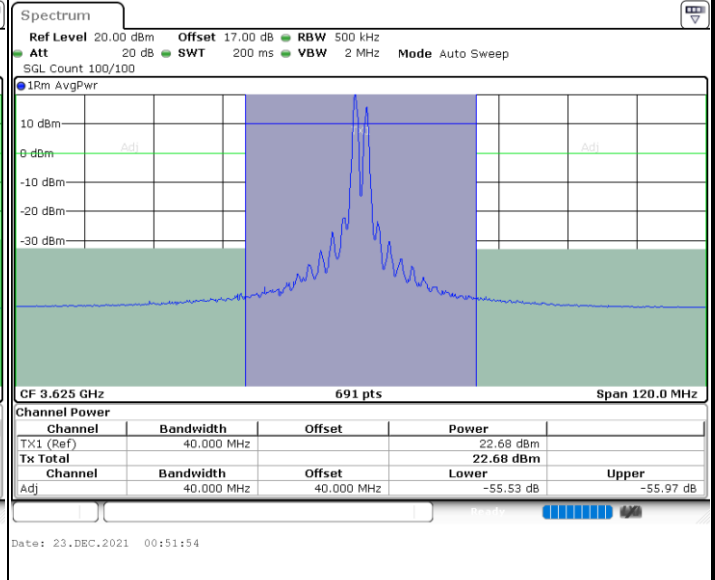

LTE Band 48C / 20MHz+15MHz

16QAM

Highest Channel / 1RB0 and 1RB74

Highest Channel / 1RB99 and 1RB0

Highest Channel / FullIRB

N/A

LTE Band 48C / 20MHz+20MHz

16QAM

Lowest Channel / 1RB0 and 1RB9

Lowest Channel / 1RB99 and 1RB0

Lowest Channel / FullIRB

N/A

LTE Band 48C / 20MHz+20MHz

16QAM

MiddleChannel / 1RB0 and 1RB99

Middle Channel / 1RB99 and 1RB0

Middle Channel / FullIRB

N/A

LTE Band 48C / 20MHz+20MHz

16QAM

Highest Channel / 1RB0 and 1RB99

Highest Channel / 1RB99 and 1RB0

Highest Channel / FullIRB

N/A