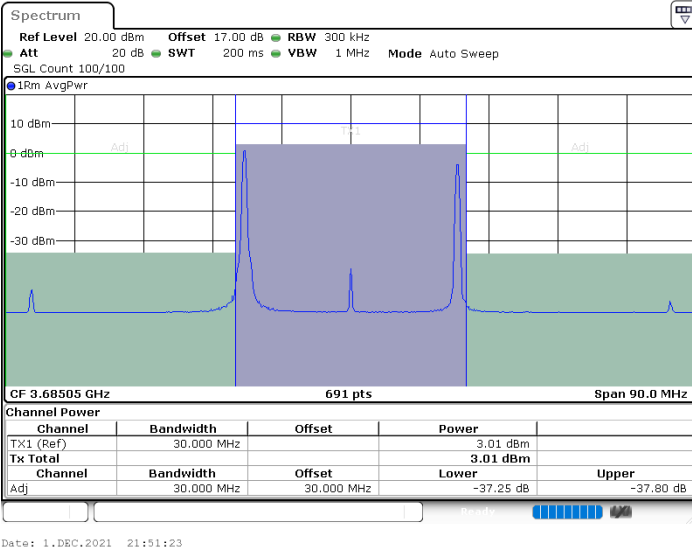

Lowest Channel / 1RB0 and 1RB49

Lowest Channel / 1RB99 and 1RB0

Lowest Channel / FullIRB

N/A

LTE Band 48C / 20MHz+10MHz

64QAM

Middle Channel / 1RB0 and 1RB49

Middle Channel / 1RB99 and 1RB0

Middle Channel / FullIRB

N/A

LTE Band 48C / 20MHz+10MHz

64QAM

Highest Channel / 1RB0 and 1RB49

Highest Channel / 1RB99 and 1RB0

Highest Channel / FullIRB

N/A

LTE Band 48C / 20MHz+15MHz

64QAM

Lowest Channel / 1RB0 and 1RB74

Lowest Channel / 1RB99 and 1RB0

Lowest Channel / FullIRB

N/A

LTE Band 48C / 20MHz+15MHz

64QAM