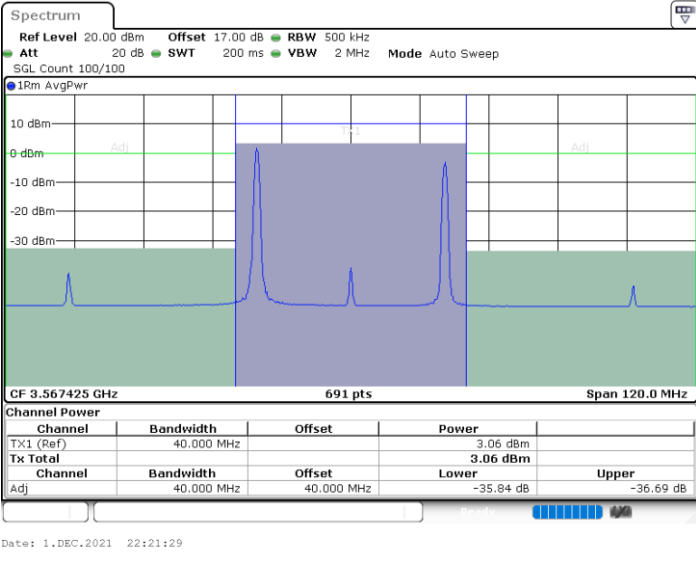

Lowest Channel / 1RB0 and 1RB49

Lowest Channel / 1RB99 and 1RB0

Lowest Channel / FullIRB

N/A

LTE Band 48C / 20MHz+10MHz

64QAM

Middle Channel / 1RB0 and 1RB49

Middle Channel / 1RB99 and 1RB0

Middle Channel / FullIRB

N/A

LTE Band 48C / 20MHz+10MHz

64QAM

Highest Channel / 1RB0 and 1RB49

Highest Channel / 1RB99 and 1RB0

Highest Channel / FullIRB

N/A

LTE Band 48C / 20MHz+15MHz

64QAM

Lowest Channel / 1RB0 and 1RB74

Lowest Channel / 1RB99 and 1RB0

Lowest Channel / FullIRB

N/A

LTE Band 48C / 20MHz+15MHz

64QAM

Middle Channel / 1RB0 and 1RB74

Middle Channel / 1RB99 and 1RB0

Date: 23.DEC.2021 09:49:24

Date: 23.DEC.2021 09:57:41

Middle Channel / FullIRB

N/A

Date: 23.DEC.2021 09:41:48

LTE Band 48C / 20MHz+15MHz