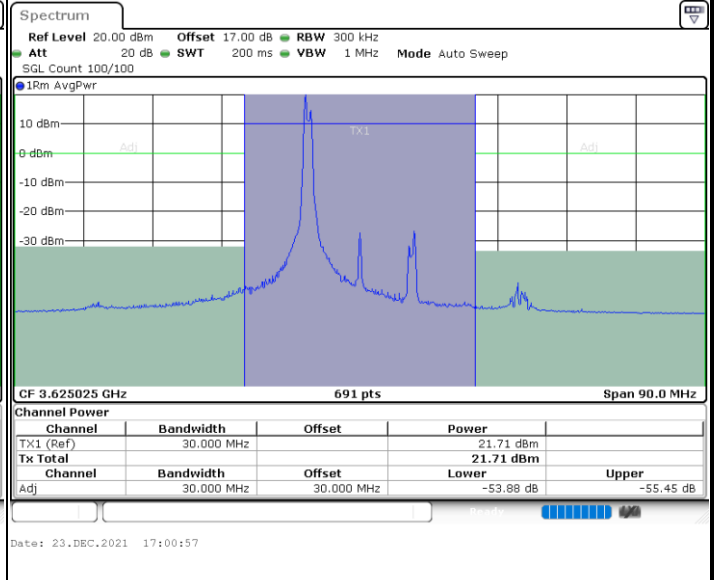

LTE Band 48C / 20MHz+20MHz

QPSK

Highest Channel / 1RB0 and 1RB99

Highest Channel / 1RB99 and 1RB0

Highest Channel / FullIRB

N/A

LTE Band 48C / 5MHz+20MHz

16QAM

Lowest Channel / 1RB0 and 1RB99

Lowest Channel / 1RB24 and 1RB0

Lowest Channel / FullIRB

N/A

LTE Band 48C / 5MHz+20MHz

16QAM

Middle Channel / 1RB0 and 1RB9

Middle Channel / 1RB24 and 1RB0

Middle Channel / FullIRB

N/A

LTE Band 48C / 5MHz+20MHz

16QAM

Highest Channel / 1RB0 and 1RB99

Highest Channel / 1RB24 and 1RB0

Highest Channel / FullIRB

N/A