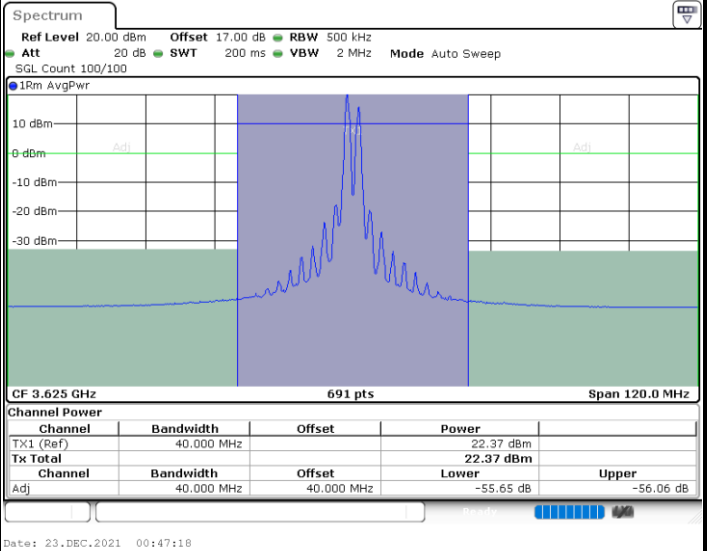

Highest Channel / 1RB0 and 1RB74

Highest Channel / 1RB99 and 1RB0

Highest Channel / FullIRB

N/A

LTE Band 48C / 20MHz+20MHz

QPSK

Lowest Channel / 1RB0 and 1RB9

Lowest Channel / 1RB99 and 1RB0

Lowest Channel / FullIRB

N/A

LTE Band 48C / 20MHz+20MHz

QPSK

MiddleChannel / 1RB0 and 1RB9

Middle Channel / 1RB9 and 1RB0

Middle Channel / FullIRB

N/A

LTE Band 48C / 20MHz+20MHz

QPSK

Highest Channel / 1RB0 and 1RB99

Highest Channel / 1RB99 and 1RB0

Highest Channel / FullIRB

N/A

LTE Band 48C / 5MHz+20MHz

16QAM