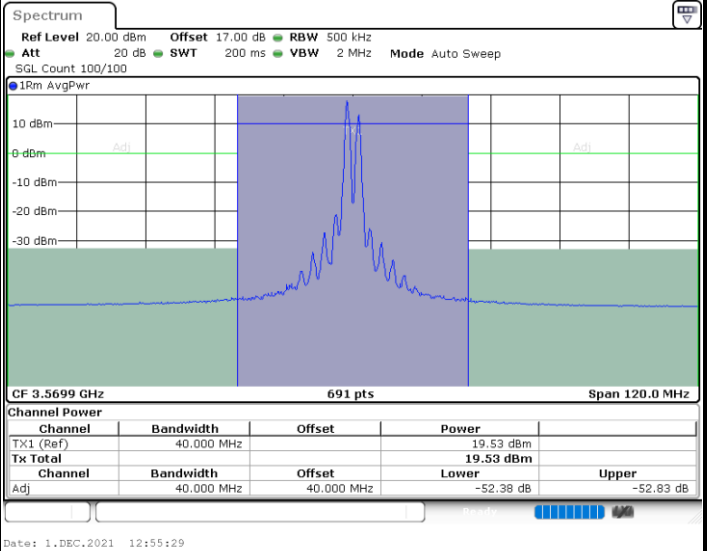

Middle Channel / 1RB0 and 1RB74

Middle Channel / 1RB99 and 1RB0

Date: 23.DEC.2021 09:49:24

Date: 23.DEC.2021 09:57:41

Middle Channel / FullIRB

N/A

Date: 23.DEC.2021 09:41:48

LTE Band 48C / 20MHz+15MHz

64QAM

Highest Channel / 1RB0 and 1RB74

Highest Channel / 1RB99 and 1RB0

Highest Channel / FullIRB

N/A

LTE Band 48C / 20MHz+20MHz

64QAM

Lowest Channel / 1RB0 and 1RB9

Lowest Channel / 1RB99 and 1RB0

Lowest Channel / FullIRB

N/A

LTE Band 48C / 20MHz+20MHz

64QAM

MiddleChannel / 1RB0 and 1RB99

Middle Channel / 1RB99 and 1RB0

Date: 23.DEC.2021 00:44:19

Date: 23.DEC.2021 00:52:42

Middle Channel / FullIRB

N/A

Date: 23.DEC.2021 00:36:36

LTE Band 48C / 20MHz+20MHz

64QAM

Highest Channel / 1RB0 and 1RB99

Highest Channel / 1RB99 and 1RB0