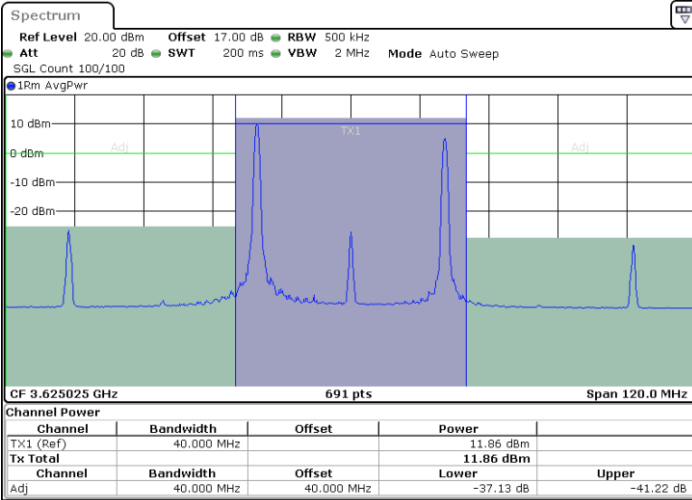

LTE Band 48C / 20MHz+15MHz

16QAM

Middle Channel / 1RB0 and 1RB74

Middle Channel / 1RB99 and 1RB0

Date: 23.DEC.2021 09:48:38

Date: 23.DEC.2021 09:56:55