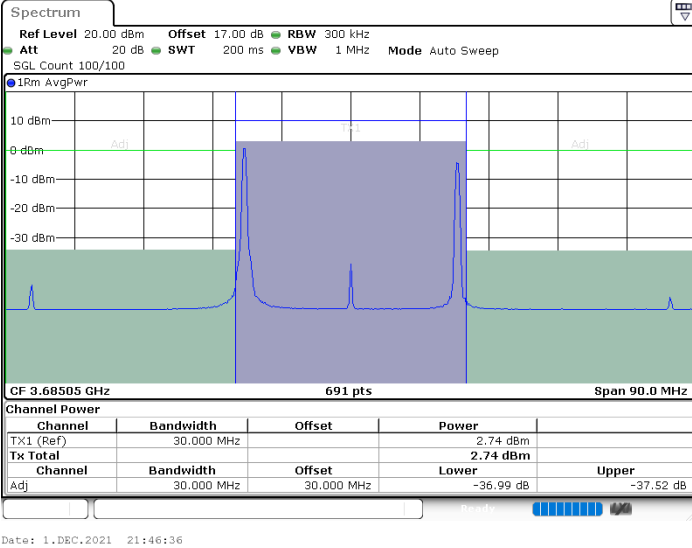

LTE Band 48C / 20MHz+10MHz

QPSK

Lowest Channel / 1RB0 and 1RB49

Lowest Channel / 1RB99 and 1RB0

Lowest Channel / FullIRB

N/A

LTE Band 48C / 20MHz+10MHz

QPSK

Middle Channel / 1RB0 and 1RB49

Middle Channel / 1RB99 and 1RB0

Middle Channel / FullIRB

N/A

LTE Band 48C / 20MHz+10MHz

QPSK

Highest Channel / 1RB0 and 1RB49

Highest Channel / 1RB99 and 1RB0

Highest Channel / FullIRB

N/A

LTE Band 48C / 20MHz+15MHz

QPSK

Lowest Channel / 1RB0 and 1RB74

Lowest Channel / 1RB99 and 1RB0

Lowest Channel / FullIRB

N/A