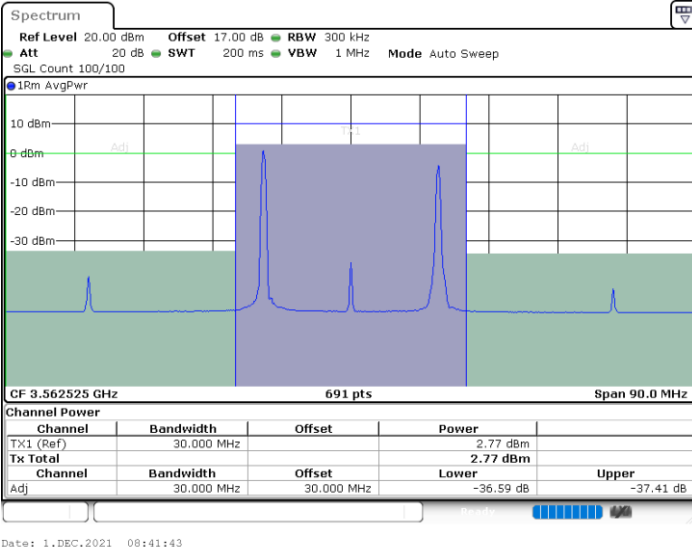

Middle Channel / FullIRB

N/A

LTE Band 48C / 20MHz+20MHz

16QAM

Highest Channel / 1RB0 and 1RB99

Highest Channel / 1RB99 and 1RB0

Highest Channel / FullIRB

N/A

LTE Band 48C / 5MHz+20MHz

64QAM

Lowest Channel / 1RB0 and 1RB9

Lowest Channel / 1RB24 and 1RB0

Lowest Channel / FullIRB

N/A

LTE Band 48C / 5MHz+20MHz

64QAM