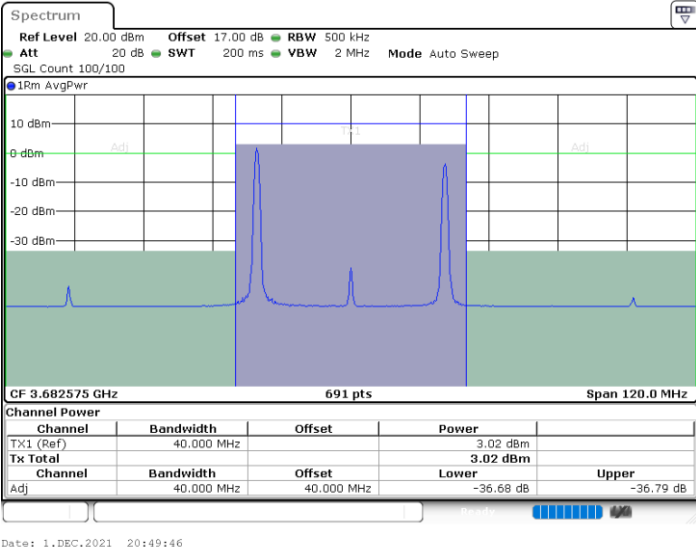

64QAM

Lowest Channel / 1RB0 and 1RB99

Lowest Channel / 1RB74 and 1RB0

Lowest Channel / FullIRB

N/A

LTE Band 48C / 15MHz+20MHz

64QAM

Middle Channel / 1RB0 and 1RB9

Middle Channel / 1RB74 and 1RB0

Middle Channel / FullIRB

N/A

LTE Band 48C / 15MHz+20MHz

64QAM

Highest Channel / 1RB0 and 1RB99

Highest Channel / 1RB74 and 1RB0

Highest Channel / FullIRB

N/A

LTE Band 48C / 20MHz+5MHz

64QAM

Lowest Channel / 1RB0 and 1RB24

Lowest Channel / 1RB99 and 1RB0

Lowest Channel / FullIRB

N/A

LTE Band 48C / 20MHz+5MHz