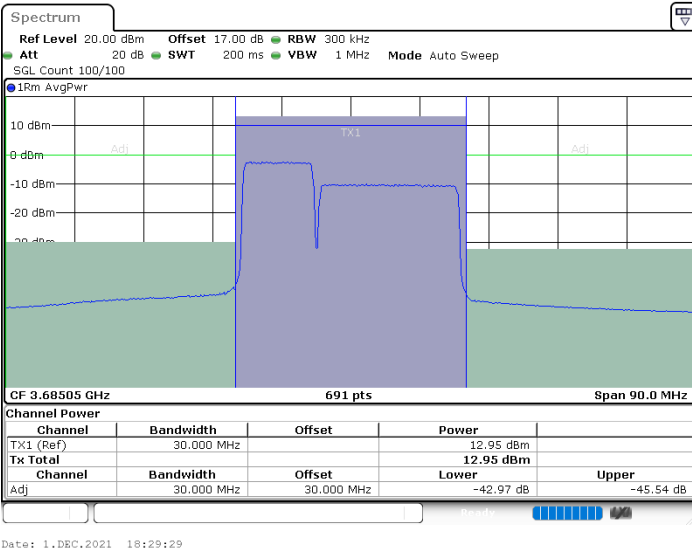

16QAM

Highest Channel / 1RB0 and 1RB99

Highest Channel / 1RB49 and 1RB0

Highest Channel / FullIRB

N/A

LTE Band 48C / 15MHz+20MHz

16QAM

Lowest Channel / 1RB0 and 1RB99

Lowest Channel / 1RB74 and 1RB0

Lowest Channel / FullIRB

N/A

LTE Band 48C / 15MHz+20MHz

16QAM

Middle Channel / 1RB0 and 1RB9

Middle Channel / 1RB74 and 1RB0

Date: 23.DEC.2021 10:54:08