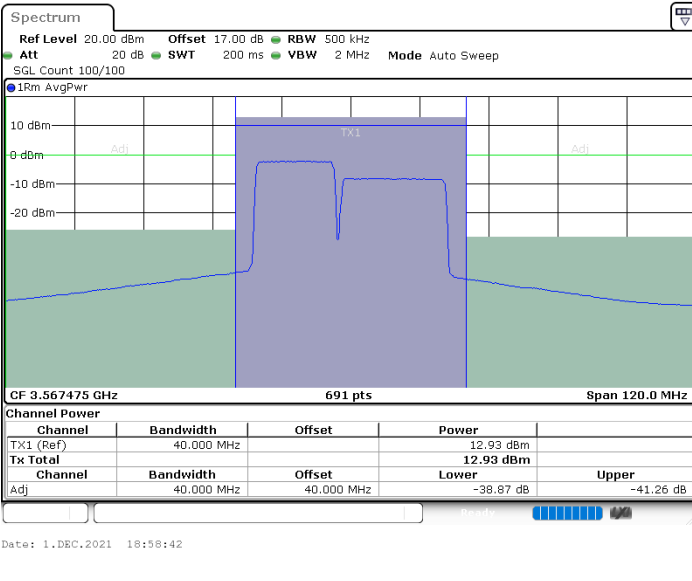

16QAM

Highest Channel / 1RB0 and 1RB99

Highest Channel / 1RB49 and 1RB0

Highest Channel / FullIRB

N/A

LTE Band 48C / 15MHz+20MHz

16QAM

Lowest Channel / 1RB0 and 1RB99

Lowest Channel / 1RB74 and 1RB0

Lowest Channel / FullIRB

N/A

LTE Band 48C / 15MHz+20MHz

16QAM

Middle Channel / 1RB0 and 1RB9

Middle Channel / 1RB74 and 1RB0

Date: 23.DEC.2021 10:54:08