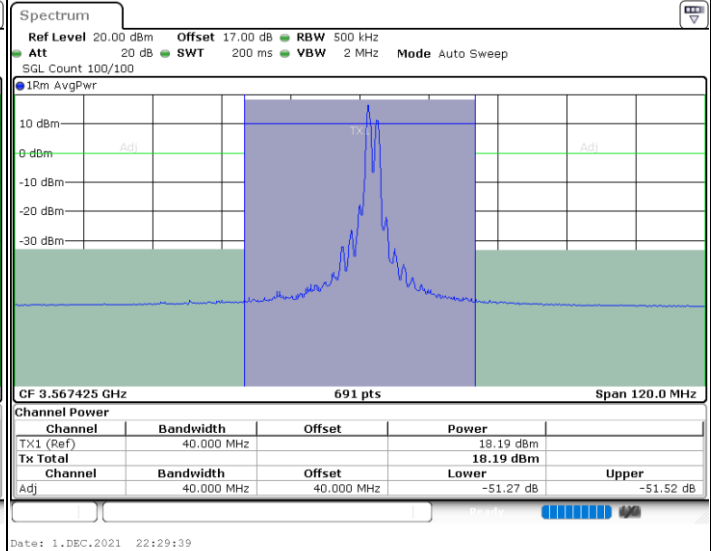

Middle Channel / FullIRB

N/A

Date: 23.DEC.2021 13:56:37

LTE Band 48C / 20MHz+10MHz

16QAM

Highest Channel / 1RB0 and 1RB49

Highest Channel / 1RB99 and 1RB0

Highest Channel / FullIRB

N/A

LTE Band 48C / 20MHz+15MHz

16QAM

Lowest Channel / 1RB0 and 1RB74

Lowest Channel / 1RB99 and 1RB0

Lowest Channel / FullIRB

N/A

LTE Band 48C / 20MHz+15MHz

LTE Band 48C / 20MHz+15MHz

16QAM

Highest Channel / 1RB0 and 1RB74

Highest Channel / 1RB99 and 1RB0

Highest Channel / FullIRB

N/A

LTE Band 48C / 20MHz+20MHz

16QAM