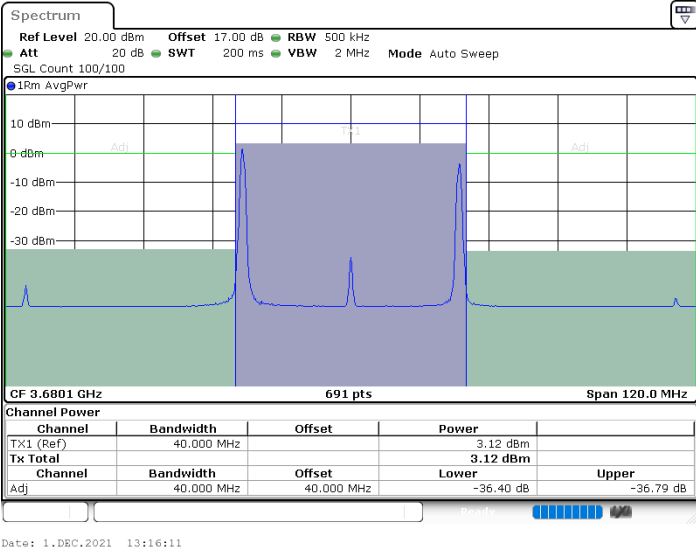

Lowest Channel / 1RB99 and 1RB0

Lowest Channel / FullIRB

N/A

LTE Band 48C / 20MHz+20MHz

64QAM

MiddleChannel / 1RB0 and 1RB99

Middle Channel / 1RB99 and 1RB0

Date: 23.DEC.2021 00:44:19

Date: 23.DEC.2021 00:52:42

Middle Channel / FullIRB

N/A

Date: 23.DEC.2021 00:36:36

LTE Band 48C / 20MHz+20MHz

64QAM

Highest Channel / 1RB0 and 1RB99

Highest Channel / 1RB99 and 1RB0

Highest Channel / FullIRB

N/A

LTE Band 48C / 5MHz+20MHz

256QAM

Lowest Channel / 1RB0 and 1RB9

Lowest Channel / 1RB24 and 1RB0

Lowest Channel / FullIRB

N/A