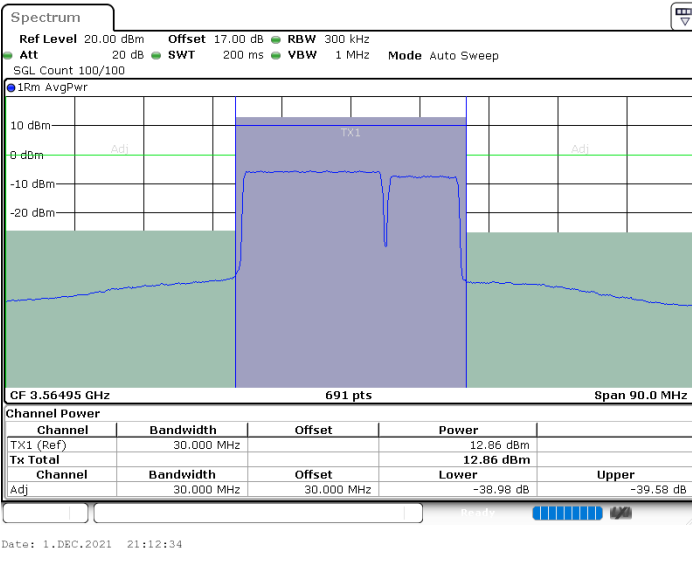

LTE Band 48C / 20MHz+10MHz

QPSK

Lowest Channel / 1RB0 and 1RB49

Lowest Channel / 1RB99 and 1RB0

Lowest Channel / FullIRB

N/A

LTE Band 48C / 20MHz+10MHz

QPSK

Middle Channel / 1RB0 and 1RB49

Middle Channel / 1RB99 and 1RB0

Middle Channel / FullIRB

N/A

LTE Band 48C / 20MHz+10MHz

QPSK

Highest Channel / 1RB0 and 1RB49

Highest Channel / 1RB99 and 1RB0

Highest Channel / FullIRB

N/A

LTE Band 48C / 20MHz+15MHz

QPSK

Lowest Channel / 1RB0 and 1RB74

Lowest Channel / 1RB99 and 1RB0

Lowest Channel / FullIRB

N/A