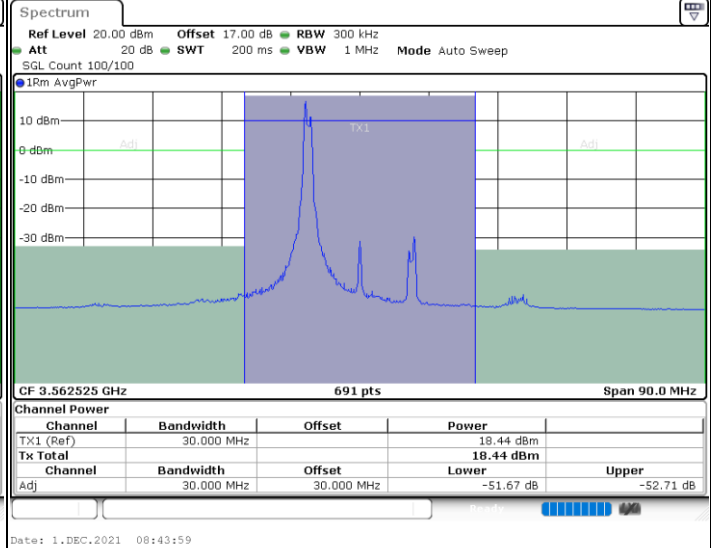

Lowest Channel / FullIRB

N/A

LTE Band 48C / 20MHz+20MHz

QPSK

MiddleChannel / 1RB0 and 1RB9

Middle Channel / 1RB9 and 1RB0

Middle Channel / FullIRB

N/A

LTE Band 48C / 20MHz+20MHz

QPSK

Highest Channel / 1RB0 and 1RB99

Highest Channel / 1RB99 and 1RB0

Highest Channel / FullIRB

N/A

LTE Band 48C / 5MHz+20MHz

16QAM

Lowest Channel / 1RB0 and 1RB99

Lowest Channel / 1RB24 and 1RB0

Lowest Channel / FullIRB

N/A

LTE Band 48C / 5MHz+20MHz

16QAM

Middle Channel / 1RB0 and 1RB9

Middle Channel / 1RB24 and 1RB0

Middle Channel / FullIRB

N/A

LTE Band 48C / 5MHz+20MHz

16QAM

Highest Channel / 1RB0 and 1RB99

Highest Channel / 1RB24 and 1RB0

Highest Channel / FullIRB

N/A