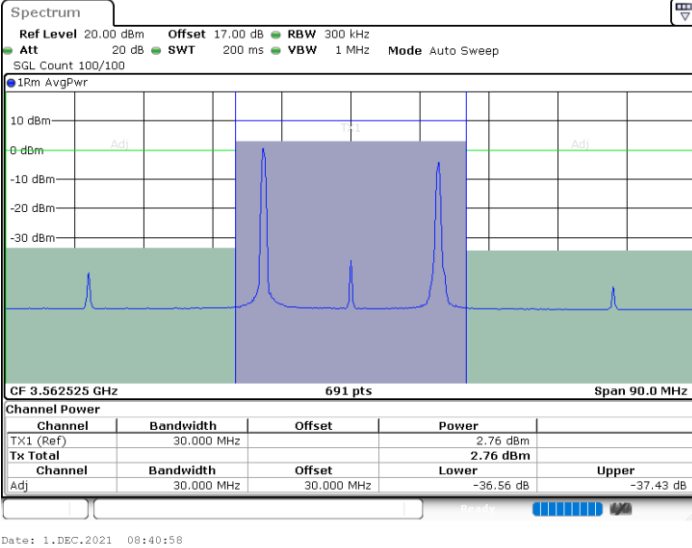

LTE Band 48C / 20MHz+20MHz

QPSK

Highest Channel / 1RB0 and 1RB99

Highest Channel / 1RB99 and 1RB0

Highest Channel / FullIRB

N/A

LTE Band 48C / 5MHz+20MHz

16QAM

Lowest Channel / 1RB0 and 1RB99

Lowest Channel / 1RB24 and 1RB0

Lowest Channel / FullIRB

N/A

LTE Band 48C / 5MHz+20MHz

16QAM

Middle Channel / 1RB0 and 1RB9

Middle Channel / 1RB24 and 1RB0