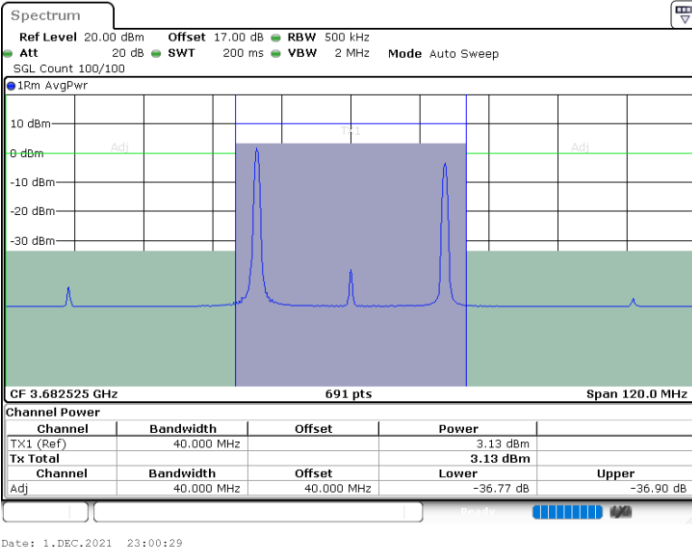

LTE Band 48C / 20MHz+15MHz

64QAM

Lowest Channel / 1RB0 and 1RB74

Lowest Channel / 1RB99 and 1RB0

Lowest Channel / FullIRB

N/A

LTE Band 48C / 20MHz+15MHz

64QAM

Middle Channel / 1RB0 and 1RB74

Middle Channel / 1RB99 and 1RB0

Date: 23.DEC.2021 09:49:24

Date: 23.DEC.2021 09:57:41

Middle Channel / FullIRB

N/A

Date: 23.DEC.2021 09:41:48

LTE Band 48C / 20MHz+15MHz

64QAM

Highest Channel / 1RB0 and 1RB74

Highest Channel / 1RB99 and 1RB0

Highest Channel / FullIRB

N/A

LTE Band 48C / 20MHz+20MHz

64QAM

Lowest Channel / 1RB0 and 1RB9