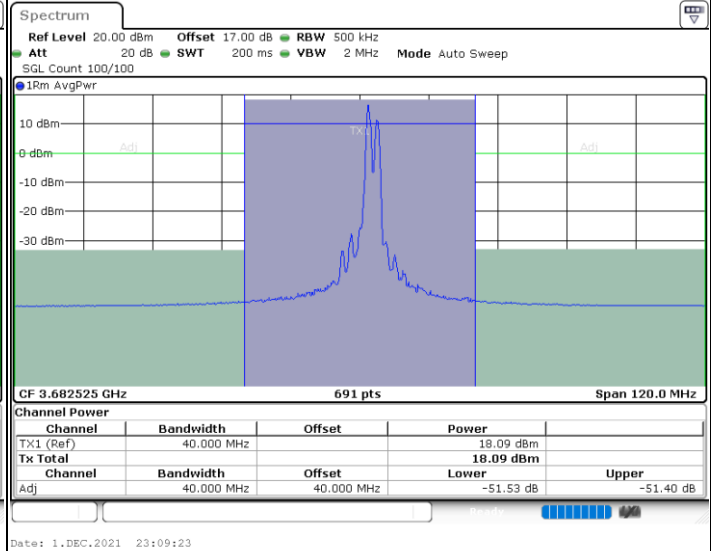

LTE Band 48C / 20MHz+15MHz

64QAM

Lowest Channel / 1RB0 and 1RB74

Lowest Channel / 1RB99 and 1RB0

Lowest Channel / FullIRB

N/A

LTE Band 48C / 20MHz+15MHz

64QAM

Middle Channel / 1RB0 and 1RB74

Middle Channel / 1RB99 and 1RB0

Date: 23.DEC.2021 09:49:24

Date: 23.DEC.2021 09:57:41

Middle Channel / FullIRB

N/A

Date: 23.DEC.2021 09:41:48

LTE Band 48C / 20MHz+15MHz

64QAM

Highest Channel / 1RB0 and 1RB74

Highest Channel / 1RB99 and 1RB0

Highest Channel / FullIRB

N/A

LTE Band 48C / 20MHz+20MHz

64QAM

Lowest Channel / 1RB0 and 1RB9