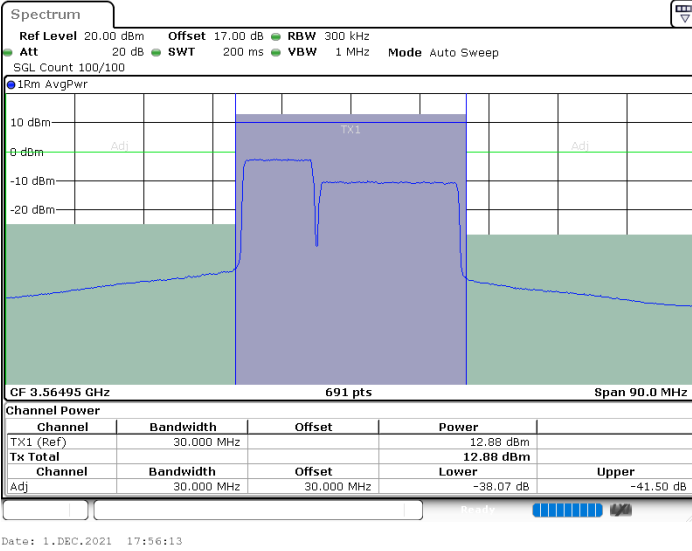

Middle Channel / 1RB0 and 1RB9

Middle Channel / 1RB24 and 1RB0

Date: 23.DEC.2021 16:51:52

Date: 23.DEC.2021 17:01:42

Middle Channel / FullIRB

N/A

Date: 23.DEC.2021 16:44:25

LTE Band 48C / 5MHz+20MHz

64QAM

Highest Channel / 1RB0 and 1RB99

Highest Channel / 1RB24 and 1RB0

Highest Channel / FullIRB

N/A

LTE Band 48C / 10MHz+20MHz

64QAM

Lowest Channel / 1RB0 and 1RB9

Lowest Channel / 1RB49 and 1RB0

Lowest Channel / FullIRB

N/A

LTE Band 48C / 10MHz+20MHz

64QAM

Middle Channel / 1RB0 and 1RB9

Middle Channel / 1RB49 and 1RB0

Middle Channel / FullIRB

N/A

LTE Band 48C / 10MHz+20MHz

64QAM

Highest Channel / 1RB0 and 1RB99

Highest Channel / 1RB49 and 1RB0

Highest Channel / FullIRB

N/A

LTE Band 48C / 15MHz+20MHz