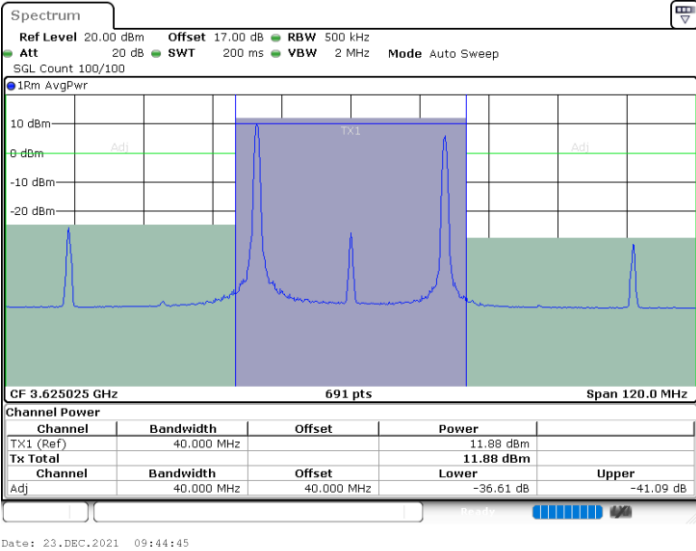

Highest Channel / FullIRB

N/A

LTE Band 48C / 20MHz+15MHz

QPSK

Lowest Channel / 1RB0 and 1RB74

Lowest Channel / 1RB99 and 1RB0

Lowest Channel / FullIRB

N/A

LTE Band 48C / 20MHz+15MHz

QPSK

Middle Channel / 1RB0 and 1RB74

Middle Channel / 1RB99 and 1RB0

Middle Channel / FullIRB

N/A

LTE Band 48C / 20MHz+15MHz

QPSK