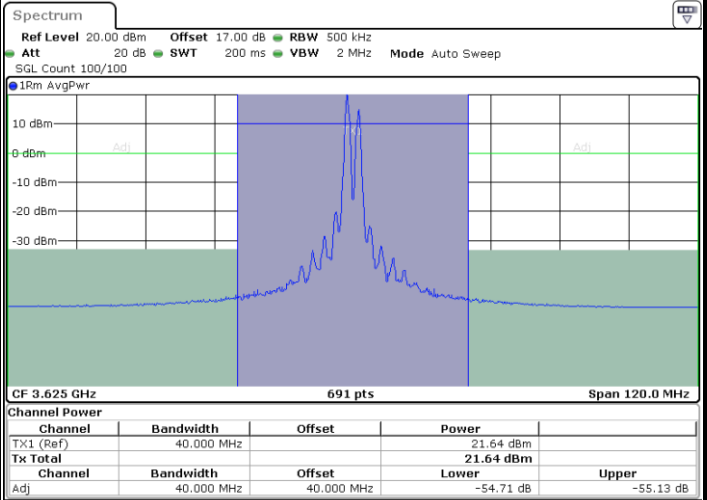

64QAM

Highest Channel / 1RB0 and 1RB74

Highest Channel / 1RB99 and 1RB0

Highest Channel / FullIRB

N/A

LTE Band 48C / 20MHz+20MHz

64QAM

Lowest Channel / 1RB0 and 1RB9

Lowest Channel / 1RB99 and 1RB0

Lowest Channel / FullIRB

N/A

LTE Band 48C / 20MHz+20MHz

64QAM

MiddleChannel / 1RB0 and 1RB99

Middle Channel / 1RB99 and 1RB0

Date: 23.DEC.2021 00:44:19

Date: 23.DEC.2021 00:52:42

Middle Channel / FullIRB

N/A

Date: 23.DEC.2021 00:36:36

LTE Band 48C / 20MHz+20MHz

64QAM

Highest Channel / 1RB0 and 1RB99

Highest Channel / 1RB99 and 1RB0