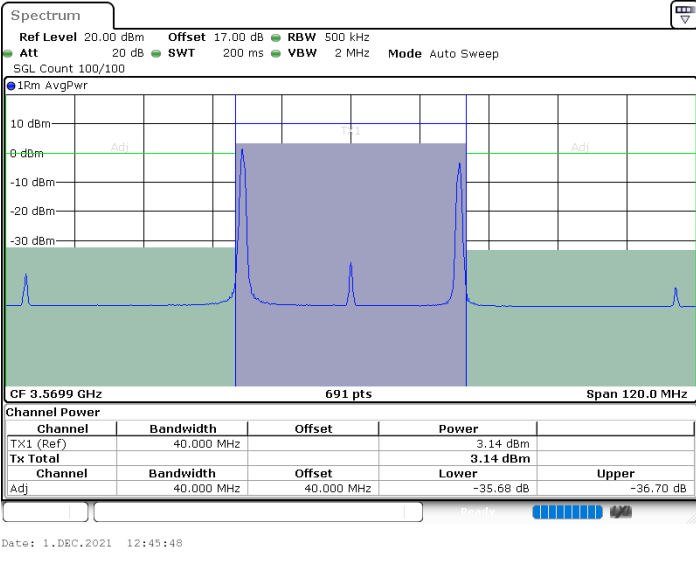

LTE Band 48C / 20MHz+15MHz

16QAM

Highest Channel / 1RB0 and 1RB74

Highest Channel / 1RB99 and 1RB0

Highest Channel / FullIRB

N/A

LTE Band 48C / 20MHz+20MHz

16QAM

Lowest Channel / 1RB0 and 1RB9

Lowest Channel / 1RB99 and 1RB0

Lowest Channel / FullIRB

N/A

LTE Band 48C / 20MHz+20MHz

16QAM

MiddleChannel / 1RB0 and 1RB99

Middle Channel / 1RB99 and 1RB0