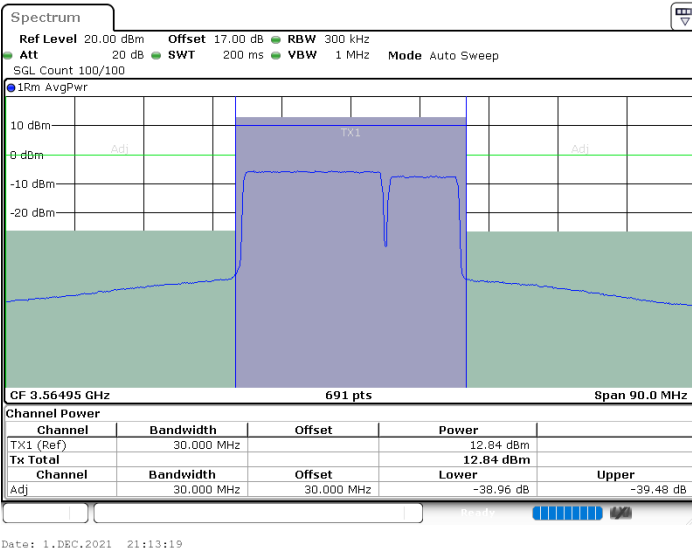

LTE Band 48C / 20MHz+5MHz

16QAM

Middle Channel / 1RB0 and 1RB24

Middle Channel / 1RB99 and 1RB0

Middle Channel / FullIRB

N/A

LTE Band 48C / 20MHz+5MHz

16QAM

Highest Channel / 1RB0 and 1RB24

Highest Channel / 1RB99 and 1RB0

Highest Channel / FullIRB

N/A

LTE Band 48C / 20MHz+10MHz

16QAM

Lowest Channel / 1RB0 and 1RB49

Lowest Channel / 1RB99 and 1RB0

Lowest Channel / FullIRB

N/A

LTE Band 48C / 20MHz+10MHz

16QAM

Middle Channel / 1RB0 and 1RB49

Middle Channel / 1RB99 and 1RB0

Date: 23.DEC.2021 14:05:27

Date: 23.DEC.2021 14:13:35