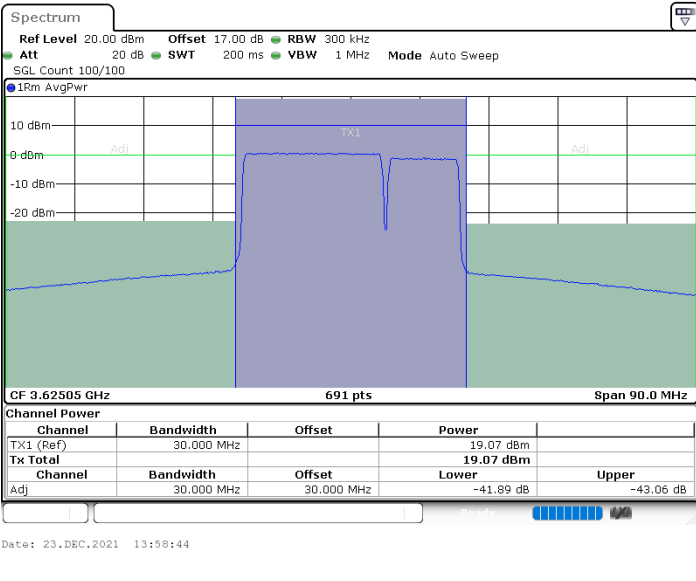

LTE Band 48C / 20MHz+5MHz

64QAM

Highest Channel / 1RB0 and 1RB24

Highest Channel / 1RB99 and 1RB0

Highest Channel / FullIRB

N/A

LTE Band 48C / 20MHz+10MHz

64QAM

Lowest Channel / 1RB0 and 1RB49

Lowest Channel / 1RB99 and 1RB0

Lowest Channel / FullIRB

N/A

LTE Band 48C / 20MHz+10MHz

64QAM

Middle Channel / 1RB0 and 1RB49

Middle Channel / 1RB99 and 1RB0

Middle Channel / FullIRB

N/A

LTE Band 48C / 20MHz+10MHz

64QAM

Highest Channel / 1RB0 and 1RB49

Highest Channel / 1RB99 and 1RB0

Highest Channel / FullIRB

N/A