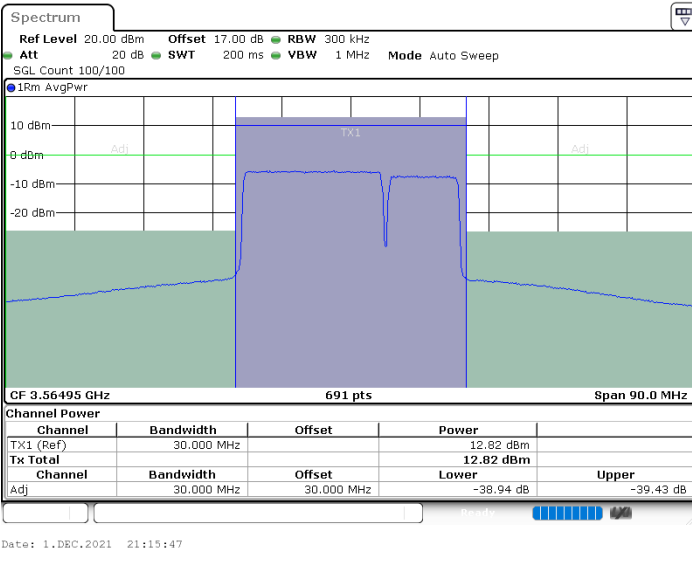

LTE Band 48C / 20MHz+5MHz

64QAM

Highest Channel / 1RB0 and 1RB24

Highest Channel / 1RB99 and 1RB0

Highest Channel / FullIRB

N/A

LTE Band 48C / 20MHz+10MHz

64QAM

Lowest Channel / 1RB0 and 1RB49

Lowest Channel / 1RB99 and 1RB0

Lowest Channel / FullIRB

N/A

LTE Band 48C / 20MHz+10MHz

64QAM

Middle Channel / 1RB0 and 1RB49

Middle Channel / 1RB99 and 1RB0

Middle Channel / FullIRB

N/A

LTE Band 48C / 20MHz+10MHz

64QAM

Highest Channel / 1RB0 and 1RB49

Highest Channel / 1RB99 and 1RB0

Highest Channel / FullIRB

N/A