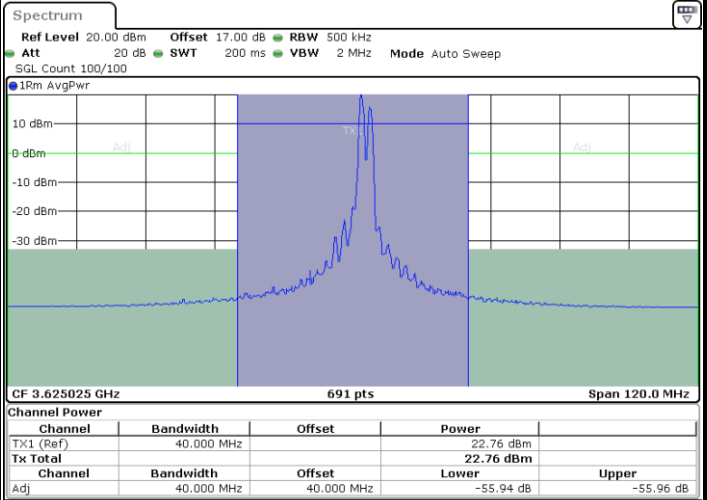

LTE Band 48C / 20MHz+15MHz

16QAM

Middle Channel / 1RB0 and 1RB74

Middle Channel / 1RB99 and 1RB0

Date: 23.DEC.2021 09:48:38

Date: 23.DEC.2021 09:56:55