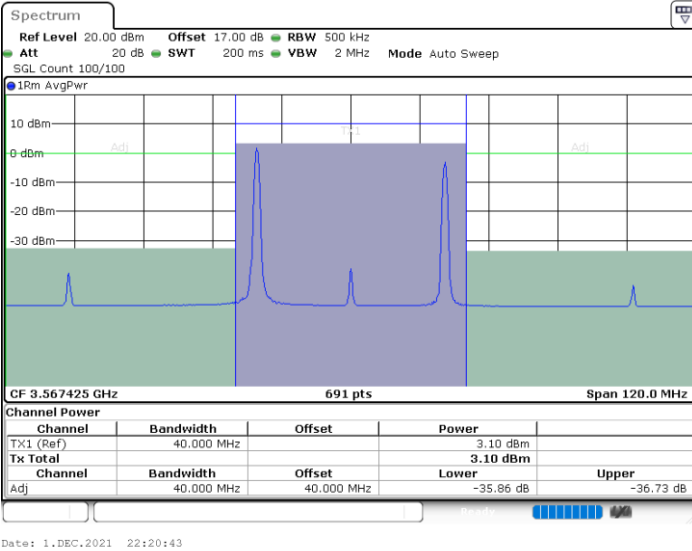

Middle Channel / FullIRB

N/A

Date: 23.DEC.2021 13:56:37

LTE Band 48C / 20MHz+10MHz

16QAM

Highest Channel / 1RB0 and 1RB49

Highest Channel / 1RB99 and 1RB0

Highest Channel / FullIRB

N/A

LTE Band 48C / 20MHz+15MHz

16QAM

Lowest Channel / 1RB0 and 1RB74

Lowest Channel / 1RB99 and 1RB0

Lowest Channel / FullIRB

N/A

LTE Band 48C / 20MHz+15MHz

LTE Band 48C / 20MHz+15MHz

16QAM

Highest Channel / 1RB0 and 1RB74

Highest Channel / 1RB99 and 1RB0

Highest Channel / FullIRB

N/A

LTE Band 48C / 20MHz+20MHz

16QAM