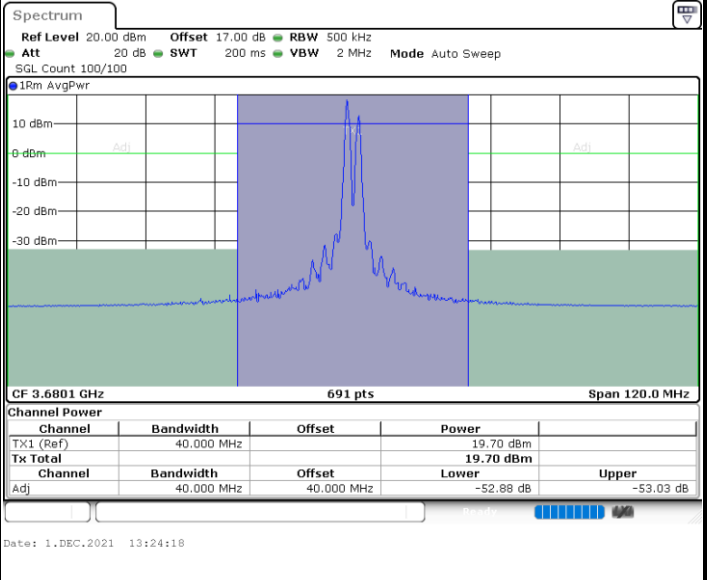

Lowest Channel / 1RB0 and 1RB9

Lowest Channel / 1RB99 and 1RB0

Lowest Channel / FullIRB

N/A

LTE Band 48C / 20MHz+20MHz

16QAM

MiddleChannel / 1RB0 and 1RB99

Middle Channel / 1RB99 and 1RB0

Middle Channel / FullIRB

N/A

LTE Band 48C / 20MHz+20MHz

16QAM

Highest Channel / 1RB0 and 1RB99

Highest Channel / 1RB99 and 1RB0

Highest Channel / FullIRB

N/A

LTE Band 48C / 5MHz+20MHz

64QAM

Lowest Channel / 1RB0 and 1RB9

Lowest Channel / 1RB24 and 1RB0

Lowest Channel / FullIRB

N/A

LTE Band 48C / 5MHz+20MHz

64QAM