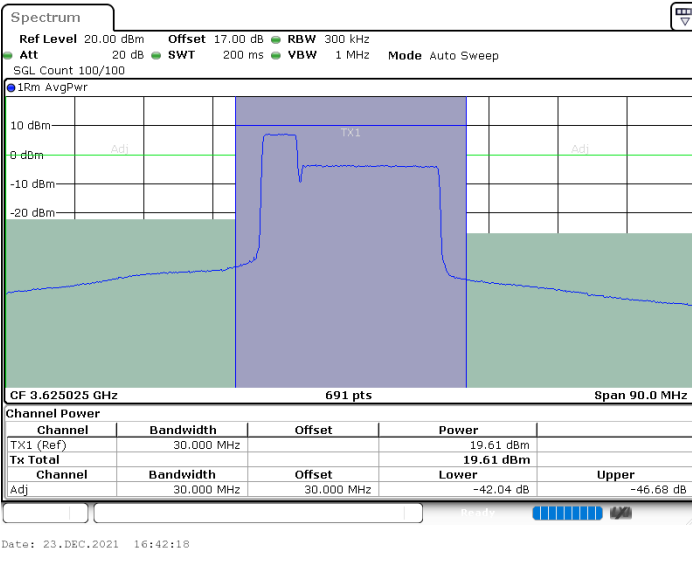

LTE Band 48C / 20MHz+20MHz

QPSK

Highest Channel / 1RB0 and 1RB99

Highest Channel / 1RB99 and 1RB0

Highest Channel / FullIRB

N/A

LTE Band 48C / 5MHz+20MHz

16QAM

Lowest Channel / 1RB0 and 1RB99

Lowest Channel / 1RB24 and 1RB0

Lowest Channel / FullIRB

N/A

LTE Band 48C / 5MHz+20MHz

16QAM

Middle Channel / 1RB0 and 1RB9

Middle Channel / 1RB24 and 1RB0

Middle Channel / FullIRB

N/A

LTE Band 48C / 5MHz+20MHz

16QAM

Highest Channel / 1RB0 and 1RB99

Highest Channel / 1RB24 and 1RB0

Highest Channel / FullIRB

N/A