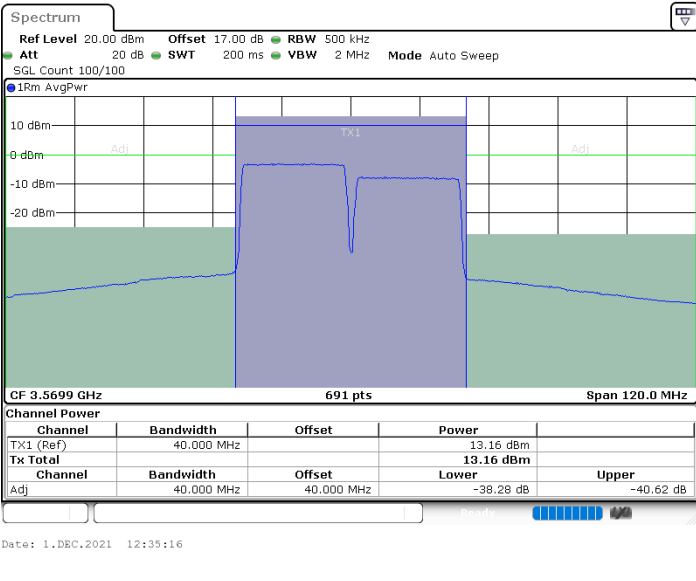

LTE Band 48C / 20MHz+15MHz

QPSK

Middle Channel / 1RB0 and 1RB74

Middle Channel / 1RB99 and 1RB0

Middle Channel / FullIRB

N/A

LTE Band 48C / 20MHz+15MHz

QPSK

Highest Channel / 1RB0 and 1RB74

Highest Channel / 1RB99 and 1RB0

Highest Channel / FullIRB

N/A

LTE Band 48C / 20MHz+20MHz

QPSK

Lowest Channel / 1RB0 and 1RB9

Lowest Channel / 1RB99 and 1RB0

Lowest Channel / FullIRB

N/A

LTE Band 48C / 20MHz+20MHz

QPSK

MiddleChannel / 1RB0 and 1RB9

Middle Channel / 1RB9 and 1RB0

Middle Channel / FullIRB

N/A

LTE Band 48C / 20MHz+20MHz

QPSK

Highest Channel / 1RB0 and 1RB99

Highest Channel / 1RB99 and 1RB0

Highest Channel / FullIRB

N/A

LTE Band 48C / 5MHz+20MHz

16QAM