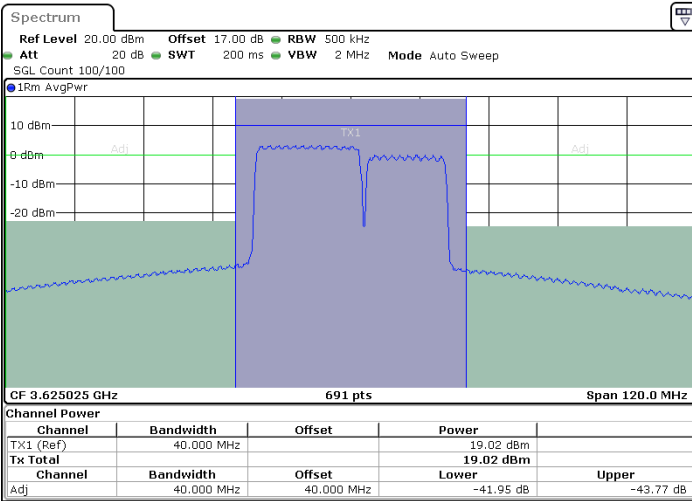

Middle Channel / FullIRB

N/A

Date: 23.DEC.2021 09:39:39