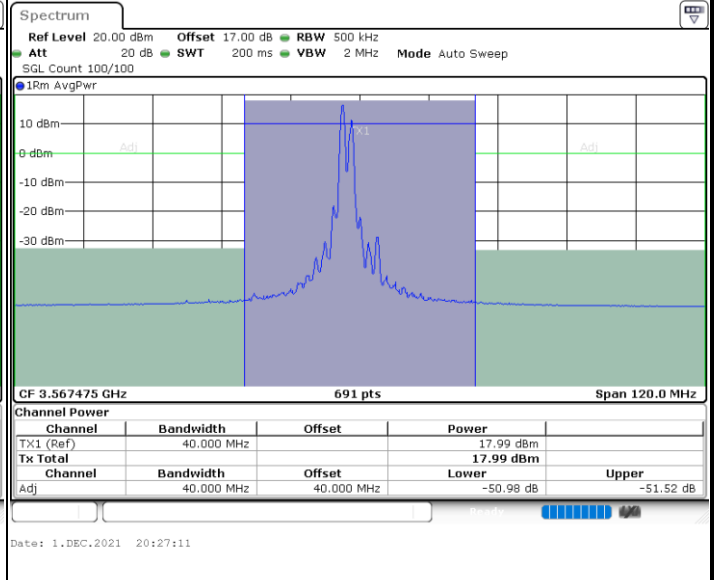

16QAM

Highest Channel / 1RB0 and 1RB99

Highest Channel / 1RB49 and 1RB0

Highest Channel / FullIRB

N/A

LTE Band 48C / 15MHz+20MHz

16QAM

Lowest Channel / 1RB0 and 1RB99

Lowest Channel / 1RB74 and 1RB0

Lowest Channel / FullIRB

N/A

LTE Band 48C / 15MHz+20MHz

16QAM

Middle Channel / 1RB0 and 1RB9

Middle Channel / 1RB74 and 1RB0

Date: 23.DEC.2021 10:54:08