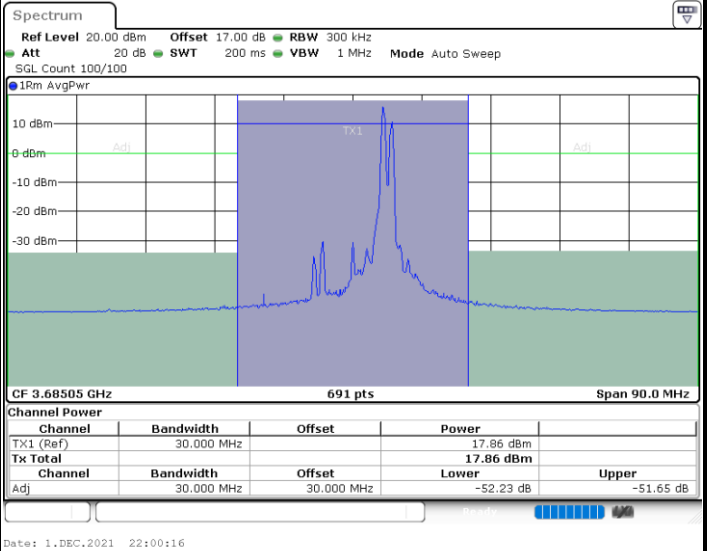

Lowest Channel / 1RB0 and 1RB49

Lowest Channel / 1RB99 and 1RB0

Lowest Channel / FullIRB

N/A

LTE Band 48C / 20MHz+10MHz

64QAM

Middle Channel / 1RB0 and 1RB49

Middle Channel / 1RB99 and 1RB0

Middle Channel / FullIRB

N/A

LTE Band 48C / 20MHz+10MHz

64QAM

Highest Channel / 1RB0 and 1RB49

Highest Channel / 1RB99 and 1RB0

Highest Channel / FullIRB

N/A

LTE Band 48C / 20MHz+15MHz

64QAM

Lowest Channel / 1RB0 and 1RB74

Lowest Channel / 1RB99 and 1RB0

Lowest Channel / FullIRB

N/A

LTE Band 48C / 20MHz+15MHz

64QAM

Middle Channel / 1RB0 and 1RB74

Middle Channel / 1RB99 and 1RB0

Date: 23.DEC.2021 09:49:24

Date: 23.DEC.2021 09:57:41

Middle Channel / FullIRB

N/A

Date: 23.DEC.2021 09:41:48

LTE Band 48C / 20MHz+15MHz