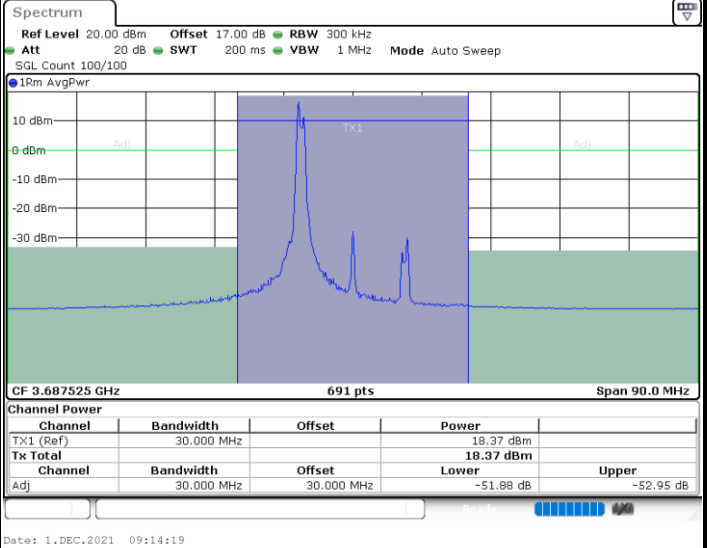

LTE Band 48C / 5MHz+20MHz

64QAM

Lowest Channel / 1RB0 and 1RB9

Lowest Channel / 1RB24 and 1RB0

Lowest Channel / FullIRB

N/A

LTE Band 48C / 5MHz+20MHz

64QAM

Middle Channel / 1RB0 and 1RB9

Middle Channel / 1RB24 and 1RB0

Date: 23.DEC.2021 16:51:52

Date: 23.DEC.2021 17:01:42

Middle Channel / FullIRB

N/A

Date: 23.DEC.2021 16:44:25

LTE Band 48C / 5MHz+20MHz

64QAM

Highest Channel / 1RB0 and 1RB99

Highest Channel / 1RB24 and 1RB0

Highest Channel / FullIRB

N/A

LTE Band 48C / 10MHz+20MHz

64QAM

Lowest Channel / 1RB0 and 1RB9