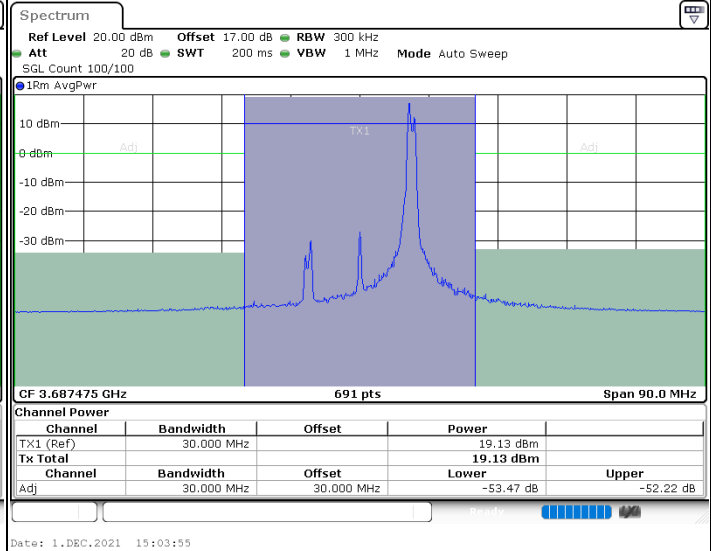

N/A

LTE Band 48C / 20MHz+5MHz

64QAM

Lowest Channel / 1RB0 and 1RB24

Lowest Channel / 1RB99 and 1RB0

Lowest Channel / FullIRB

N/A

LTE Band 48C / 20MHz+5MHz

64QAM

Middle Channel / 1RB0 and 1RB24

Middle Channel / 1RB99 and 1RB0

Date: 23.DEC.2021 15:52:37

Date: 23.DEC.2021 16:01:51

Middle Channel / FullIRB

N/A

Date: 23.DEC.2021 15:45:09

LTE Band 48C / 20MHz+5MHz

64QAM

Highest Channel / 1RB0 and 1RB24

Highest Channel / 1RB99 and 1RB0

Highest Channel / FullIRB

N/A

LTE Band 48C / 20MHz+10MHz

64QAM