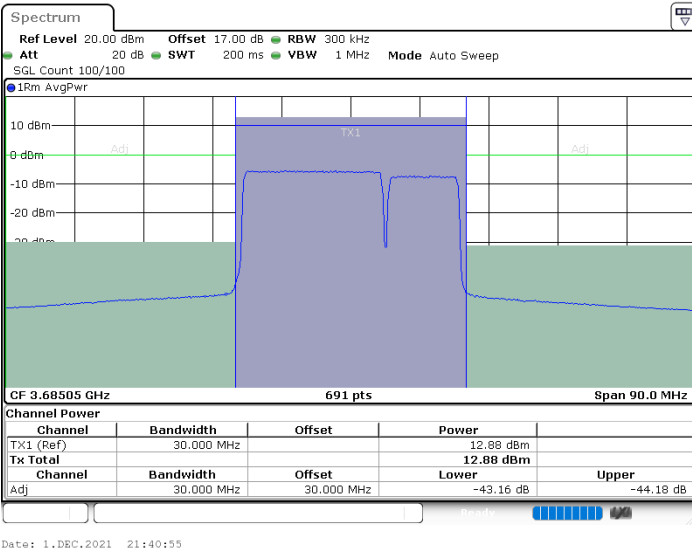

Lowest Channel / FullIRB

N/A

LTE Band 48C / 20MHz+10MHz

16QAM

Middle Channel / 1RB0 and 1RB49

Middle Channel / 1RB99 and 1RB0

Date: 23.DEC.2021 14:05:27

Date: 23.DEC.2021 14:13:35

Middle Channel / FullIRB

N/A

Date: 23.DEC.2021 13:56:37

LTE Band 48C / 20MHz+10MHz

16QAM

Highest Channel / 1RB0 and 1RB49

Highest Channel / 1RB99 and 1RB0

Highest Channel / FullIRB

N/A

LTE Band 48C / 20MHz+15MHz

16QAM

Lowest Channel / 1RB0 and 1RB74

Lowest Channel / 1RB99 and 1RB0

Lowest Channel / FullIRB

N/A

LTE Band 48C / 20MHz+15MHz