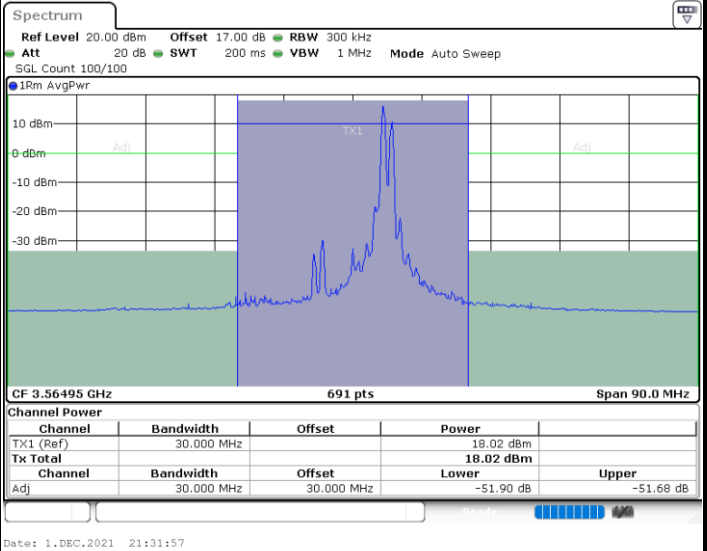

LTE Band 48C / 20MHz+5MHz

16QAM

Middle Channel / 1RB0 and 1RB24

Middle Channel / 1RB99 and 1RB0

Middle Channel / FullIRB

N/A

LTE Band 48C / 20MHz+5MHz

16QAM

Highest Channel / 1RB0 and 1RB24

Highest Channel / 1RB99 and 1RB0

Highest Channel / FullIRB

N/A

LTE Band 48C / 20MHz+10MHz

16QAM

Lowest Channel / 1RB0 and 1RB49

Lowest Channel / 1RB99 and 1RB0

Lowest Channel / FullIRB

N/A

LTE Band 48C / 20MHz+10MHz

16QAM

Middle Channel / 1RB0 and 1RB49

Middle Channel / 1RB99 and 1RB0

Date: 23.DEC.2021 14:05:27

Date: 23.DEC.2021 14:13:35

Middle Channel / FullIRB

N/A

Date: 23.DEC.2021 13:56:37

LTE Band 48C / 20MHz+10MHz

16QAM

Highest Channel / 1RB0 and 1RB49

Highest Channel / 1RB99 and 1RB0

Highest Channel / FullIRB