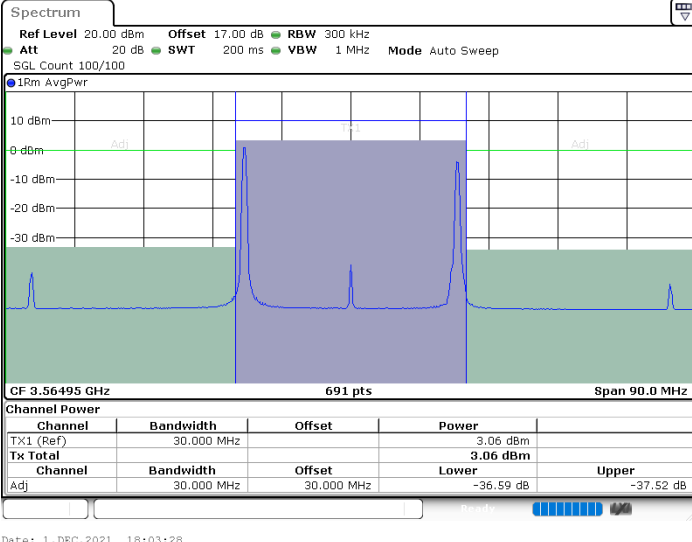

Middle Channel / FullIRB

N/A

LTE Band 48C / 5MHz+20MHz

16QAM

Highest Channel / 1RB0 and 1RB99

Highest Channel / 1RB24 and 1RB0

Highest Channel / FullIRB

N/A

LTE Band 48C / 10MHz+20MHz

16QAM

Lowest Channel / 1RB0 and 1RB9

Lowest Channel / 1RB49 and 1RB0

Lowest Channel / FullIRB

N/A

LTE Band 48C / 10MHz+20MHz

16QAM