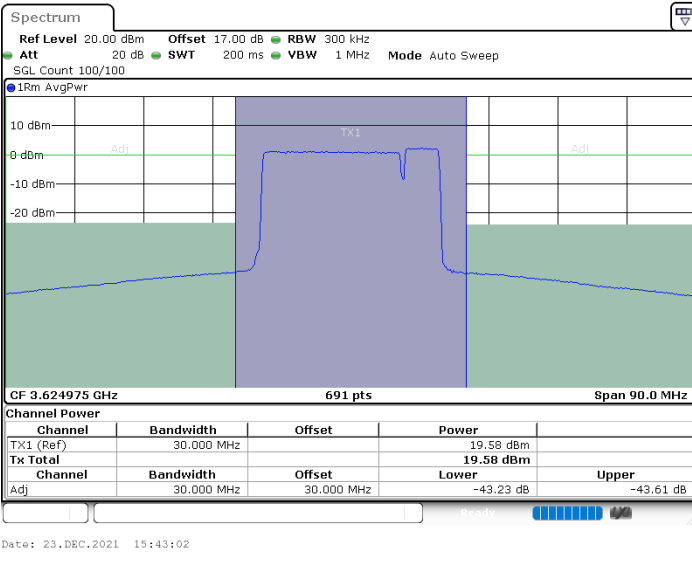

Highest Channel / FullIRB

N/A

LTE Band 48C / 20MHz+5MHz

16QAM

Lowest Channel / 1RB0 and 1RB24

Lowest Channel / 1RB99 and 1RB0

Lowest Channel / FullIRB

N/A

LTE Band 48C / 20MHz+5MHz

16QAM

Middle Channel / 1RB0 and 1RB24

Middle Channel / 1RB99 and 1RB0

Middle Channel / FullIRB

N/A

LTE Band 48C / 20MHz+5MHz

16QAM

Highest Channel / 1RB0 and 1RB24

Highest Channel / 1RB99 and 1RB0

Highest Channel / FullIRB

N/A

LTE Band 48C / 20MHz+10MHz

16QAM

Lowest Channel / 1RB0 and 1RB49

Lowest Channel / 1RB99 and 1RB0