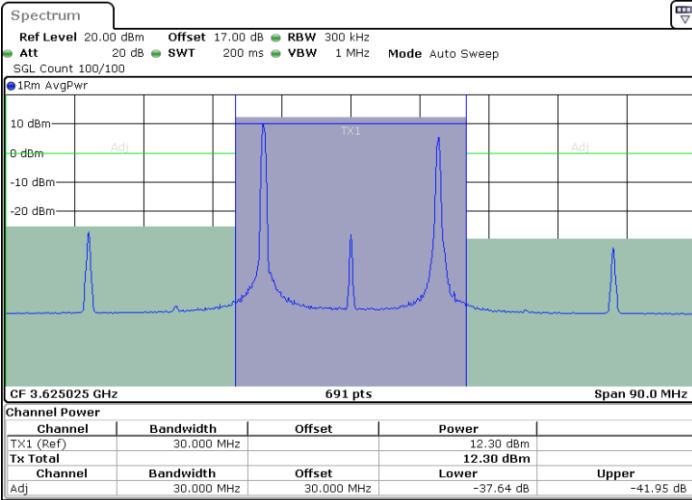

Middle Channel / FullIRB

N/A

LTE Band 48C / 20MHz+20MHz

16QAM

Highest Channel / 1RB0 and 1RB99

Highest Channel / 1RB99 and 1RB0

Highest Channel / FullIRB

N/A

LTE Band 48C / 5MHz+20MHz

64QAM

Lowest Channel / 1RB0 and 1RB9

Lowest Channel / 1RB24 and 1RB0

Lowest Channel / FullIRB

N/A

LTE Band 48C / 5MHz+20MHz

64QAM

Middle Channel / 1RB0 and 1RB9

Middle Channel / 1RB24 and 1RB0

Date: 23.DEC.2021 16:51:52

Date: 23.DEC.2021 17:01:42

Middle Channel / FullIRB

N/A

Date: 23.DEC.2021 16:44:25

LTE Band 48C / 5MHz+20MHz