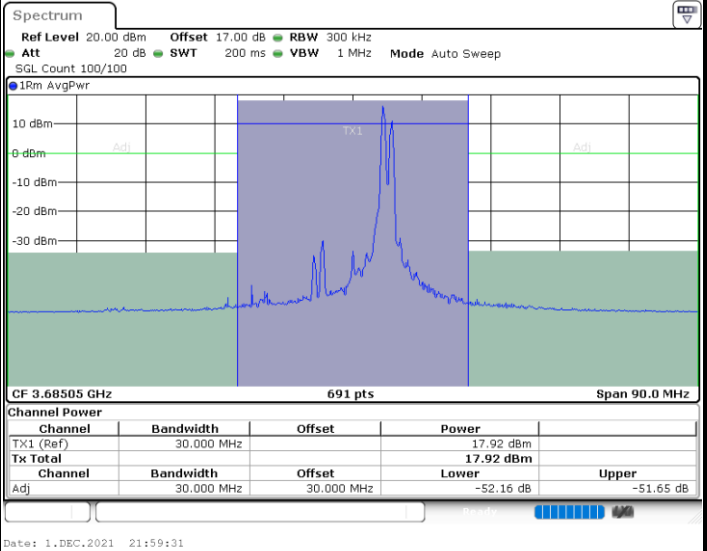

Lowest Channel / FullIRB

N/A

LTE Band 48C / 20MHz+10MHz

16QAM

Middle Channel / 1RB0 and 1RB49

Middle Channel / 1RB99 and 1RB0

Date: 23.DEC.2021 14:05:27

Date: 23.DEC.2021 14:13:35

Middle Channel / FullIRB

N/A

Date: 23.DEC.2021 13:56:37

LTE Band 48C / 20MHz+10MHz

16QAM

Highest Channel / 1RB0 and 1RB49

Highest Channel / 1RB99 and 1RB0

Highest Channel / FullIRB

N/A

LTE Band 48C / 20MHz+15MHz

16QAM

Lowest Channel / 1RB0 and 1RB74

Lowest Channel / 1RB99 and 1RB0

Lowest Channel / FullIRB

N/A

LTE Band 48C / 20MHz+15MHz