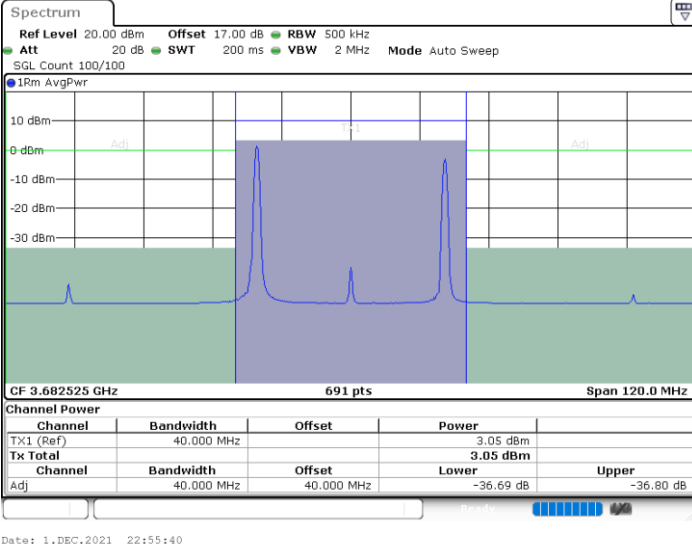

Highest Channel / FullIRB

N/A

LTE Band 48C / 20MHz+15MHz

QPSK

Lowest Channel / 1RB0 and 1RB74

Lowest Channel / 1RB99 and 1RB0

Lowest Channel / FullIRB

N/A

LTE Band 48C / 20MHz+15MHz

QPSK

Middle Channel / 1RB0 and 1RB74

Middle Channel / 1RB99 and 1RB0

Middle Channel / FullIRB

N/A

LTE Band 48C / 20MHz+15MHz

QPSK

Highest Channel / 1RB0 and 1RB74

Highest Channel / 1RB99 and 1RB0

Highest Channel / FullIRB

N/A

LTE Band 48C / 20MHz+20MHz

QPSK

Lowest Channel / 1RB0 and 1RB9

Lowest Channel / 1RB99 and 1RB0