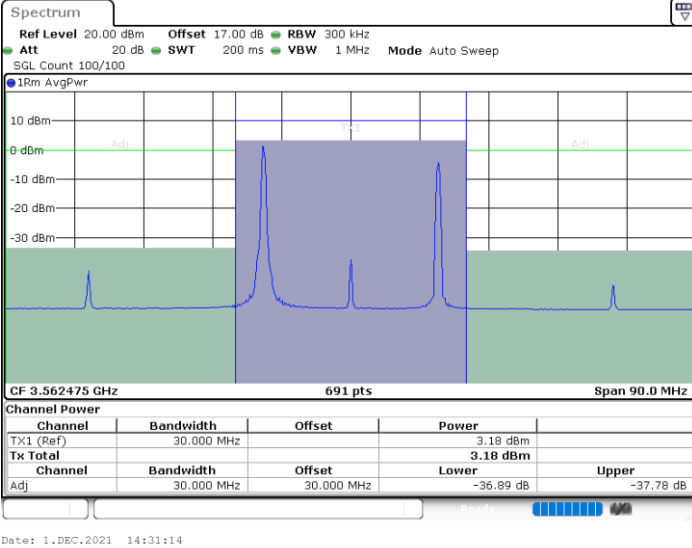

Middle Channel / 1RB74 and 1RB0

Middle Channel / FullIRB

N/A

LTE Band 48C / 15MHz+20MHz

64QAM

Highest Channel / 1RB0 and 1RB99

Highest Channel / 1RB74 and 1RB0

Highest Channel / FullIRB

N/A

LTE Band 48C / 20MHz+5MHz

64QAM

Lowest Channel / 1RB0 and 1RB24

Lowest Channel / 1RB99 and 1RB0

Lowest Channel / FullIRB

N/A

LTE Band 48C / 20MHz+5MHz