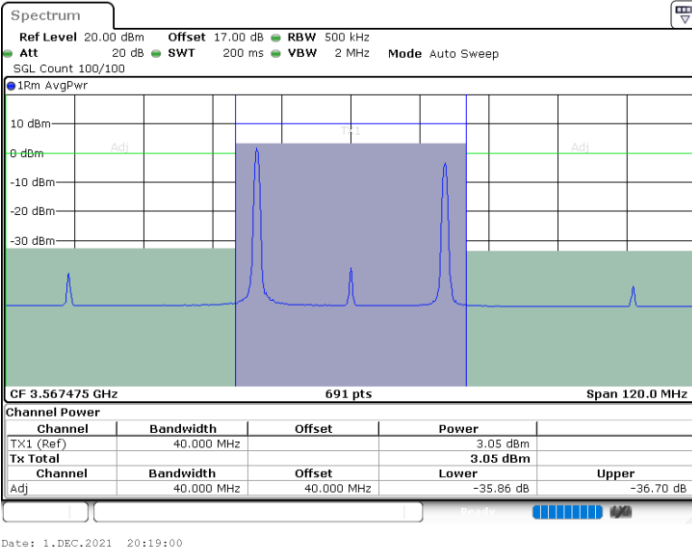

Lowest Channel / 1RB49 and 1RB0

Lowest Channel / FullIRB

N/A

LTE Band 48C / 10MHz+20MHz

64QAM

Middle Channel / 1RB0 and 1RB9

Middle Channel / 1RB49 and 1RB0

Middle Channel / FullIRB

N/A

LTE Band 48C / 10MHz+20MHz

64QAM

Highest Channel / 1RB0 and 1RB99

Highest Channel / 1RB49 and 1RB0

Highest Channel / FullIRB

N/A

LTE Band 48C / 15MHz+20MHz

64QAM

Lowest Channel / 1RB0 and 1RB99

Lowest Channel / 1RB74 and 1RB0

Lowest Channel / FullIRB

N/A

LTE Band 48C / 15MHz+20MHz

64QAM

Middle Channel / 1RB0 and 1RB9