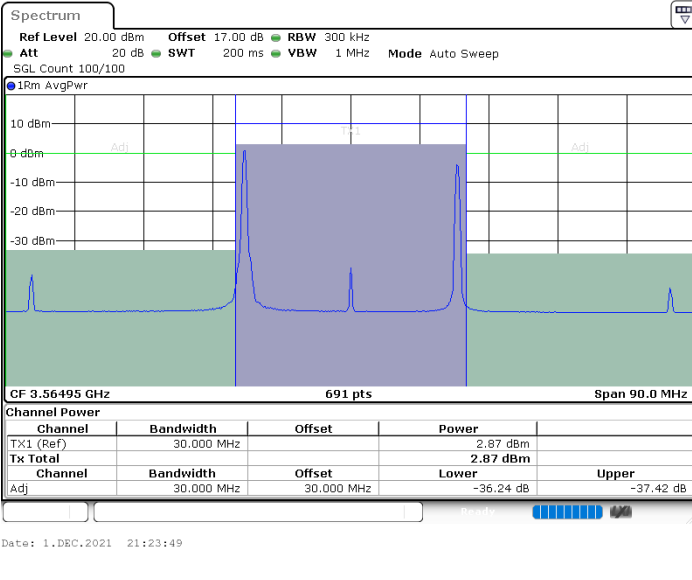

LTE Band 48C / 20MHz+5MHz

64QAM

Highest Channel / 1RB0 and 1RB24

Highest Channel / 1RB99 and 1RB0

Highest Channel / FullIRB

N/A

LTE Band 48C / 20MHz+10MHz

64QAM

Lowest Channel / 1RB0 and 1RB49

Lowest Channel / 1RB99 and 1RB0

Lowest Channel / FullIRB

N/A

LTE Band 48C / 20MHz+10MHz

64QAM

Middle Channel / 1RB0 and 1RB49

Middle Channel / 1RB99 and 1RB0

Middle Channel / FullIRB

N/A

LTE Band 48C / 20MHz+10MHz

64QAM

Highest Channel / 1RB0 and 1RB49

Highest Channel / 1RB99 and 1RB0

Highest Channel / FullIRB

N/A