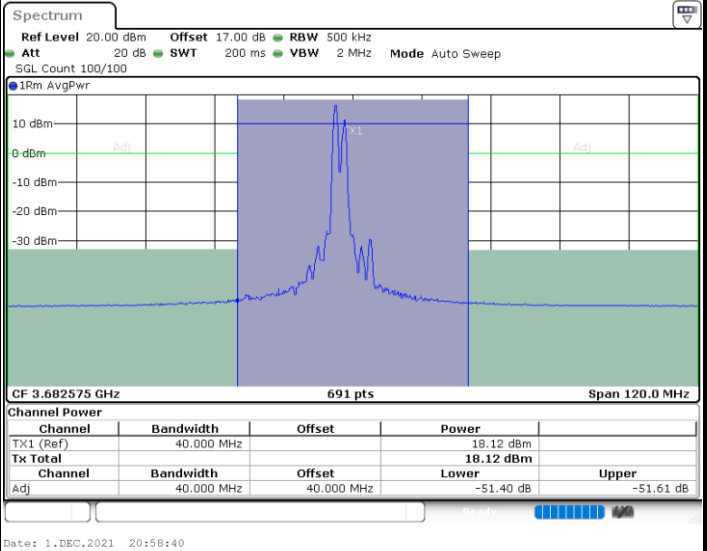

64QAM

Lowest Channel / 1RB0 and 1RB99

Lowest Channel / 1RB74 and 1RB0

Lowest Channel / FullIRB

N/A

LTE Band 48C / 15MHz+20MHz

64QAM

Middle Channel / 1RB0 and 1RB9

Middle Channel / 1RB74 and 1RB0

Middle Channel / FullIRB

N/A

LTE Band 48C / 15MHz+20MHz

64QAM

Highest Channel / 1RB0 and 1RB99

Highest Channel / 1RB74 and 1RB0

Highest Channel / FullIRB

N/A

LTE Band 48C / 20MHz+5MHz

64QAM

Lowest Channel / 1RB0 and 1RB24

Lowest Channel / 1RB99 and 1RB0

Lowest Channel / FullIRB

N/A

LTE Band 48C / 20MHz+5MHz