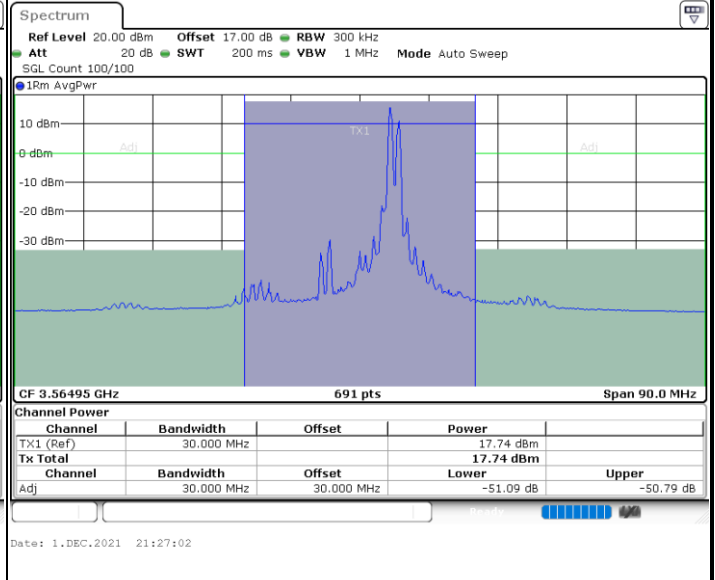

LTE Band 48C / 20MHz+10MHz

QPSK

Lowest Channel / 1RB0 and 1RB49

Lowest Channel / 1RB99 and 1RB0

Lowest Channel / FullIRB

N/A

LTE Band 48C / 20MHz+10MHz

QPSK

Middle Channel / 1RB0 and 1RB49

Middle Channel / 1RB99 and 1RB0

Middle Channel / FullIRB

N/A

LTE Band 48C / 20MHz+10MHz

QPSK

Highest Channel / 1RB0 and 1RB49

Highest Channel / 1RB99 and 1RB0

Highest Channel / FullIRB

N/A

LTE Band 48C / 20MHz+15MHz

QPSK

Lowest Channel / 1RB0 and 1RB74

Lowest Channel / 1RB99 and 1RB0

Lowest Channel / FullIRB

N/A