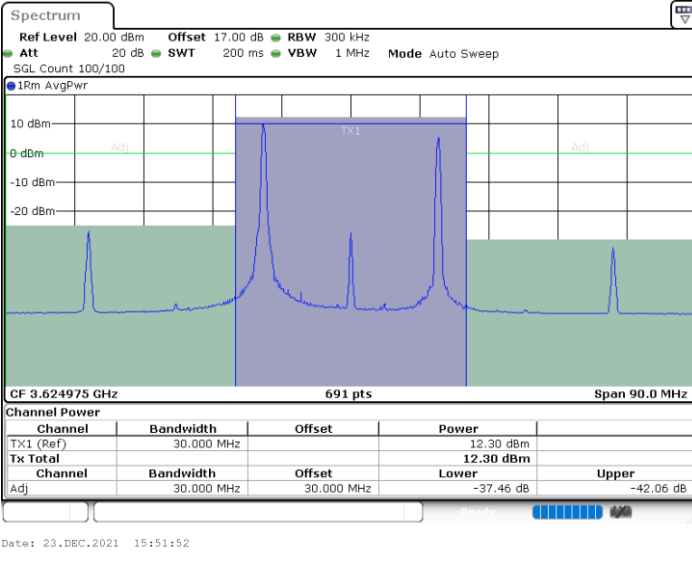

Date: 23.DEC.2021 11:02:25

Middle Channel / FullIRB

N/A

Date: 23.DEC.2021 10:45:09

LTE Band 48C / 15MHz+20MHz

16QAM

Highest Channel / 1RB0 and 1RB99

Highest Channel / 1RB74 and 1RB0

Highest Channel / FullIRB

N/A

LTE Band 48C / 20MHz+5MHz

16QAM

Lowest Channel / 1RB0 and 1RB24

Lowest Channel / 1RB99 and 1RB0

Lowest Channel / FullIRB

N/A

LTE Band 48C / 20MHz+5MHz

16QAM

Middle Channel / 1RB0 and 1RB24

Middle Channel / 1RB99 and 1RB0

Middle Channel / FullIRB

N/A

LTE Band 48C / 20MHz+5MHz

16QAM