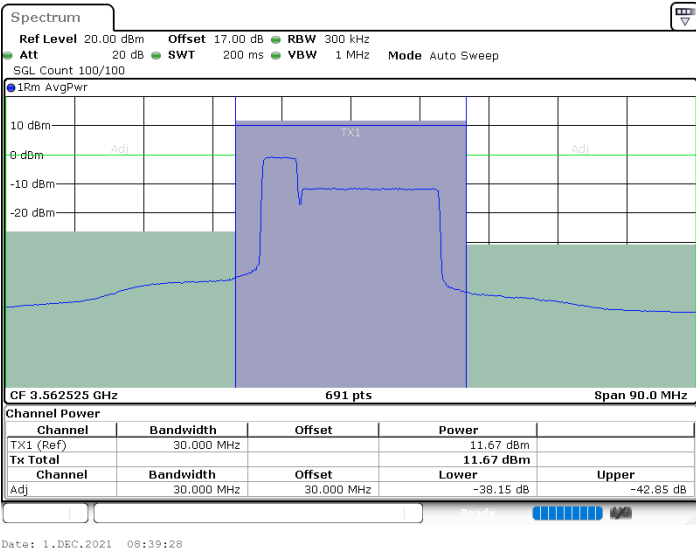

Date: 23.DEC.2021 00:52:42

Middle Channel / FullIRB

N/A

Date: 23.DEC.2021 00:36:36

LTE Band 48C / 20MHz+20MHz

64QAM

Highest Channel / 1RB0 and 1RB99

Highest Channel / 1RB99 and 1RB0

Highest Channel / FullIRB

N/A

LTE Band 48C / 5MHz+20MHz

256QAM

Lowest Channel / 1RB0 and 1RB9

Lowest Channel / 1RB24 and 1RB0

Lowest Channel / FullIRB

N/A

LTE Band 48C / 5MHz+20MHz

256QAM

Middle Channel / 1RB0 and 1RB9

Middle Channel / 1RB24 and 1RB0

Date: 23.DEC.2021 16:53:59

Date: 23.DEC.2021 17:03:48

Middle Channel / FullIRB

N/A