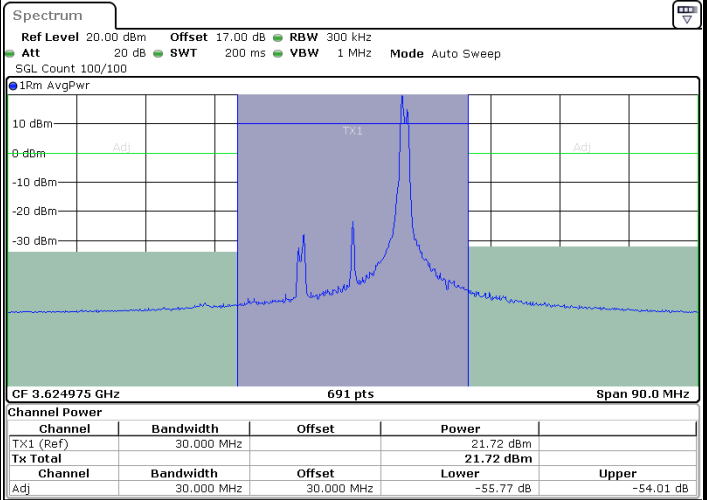

Date: 23.DEC.2021 16:01:51