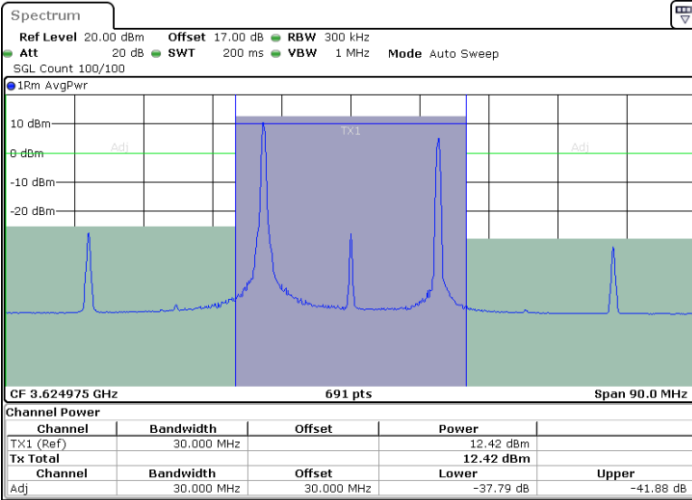

LTE Band 48C / 20MHz+5MHz

64QAM

Middle Channel / 1RB0 and 1RB24

Middle Channel / 1RB99 and 1RB0

Date: 23.DEC.2021 15:52:37