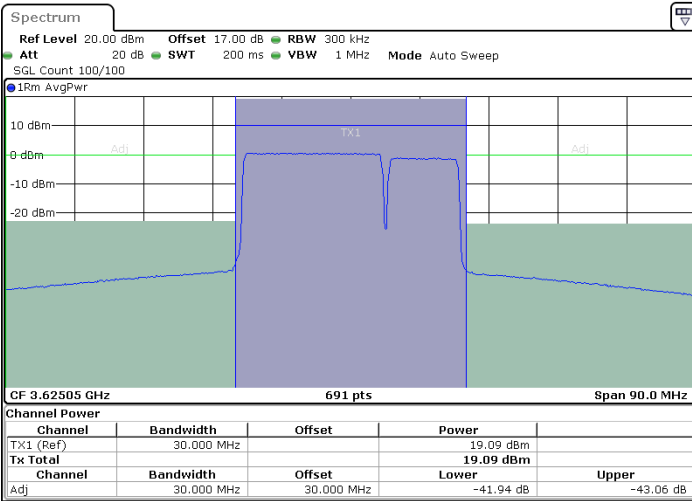

Highest Channel / 1RB0 and 1RB24

Highest Channel / 1RB99 and 1RB0

Highest Channel / FullIRB

N/A

LTE Band 48C / 20MHz+10MHz

16QAM

Lowest Channel / 1RB0 and 1RB49

Lowest Channel / 1RB99 and 1RB0

Lowest Channel / FullIRB

N/A

LTE Band 48C / 20MHz+10MHz

16QAM

Middle Channel / 1RB0 and 1RB49

Middle Channel / 1RB99 and 1RB0

Date: 23.DEC.2021 14:05:27

Date: 23.DEC.2021 14:13:35

Middle Channel / FullIRB

N/A

Date: 23.DEC.2021 13:56:37

LTE Band 48C / 20MHz+10MHz

16QAM

Highest Channel / 1RB0 and 1RB49

Highest Channel / 1RB99 and 1RB0

Highest Channel / FullIRB