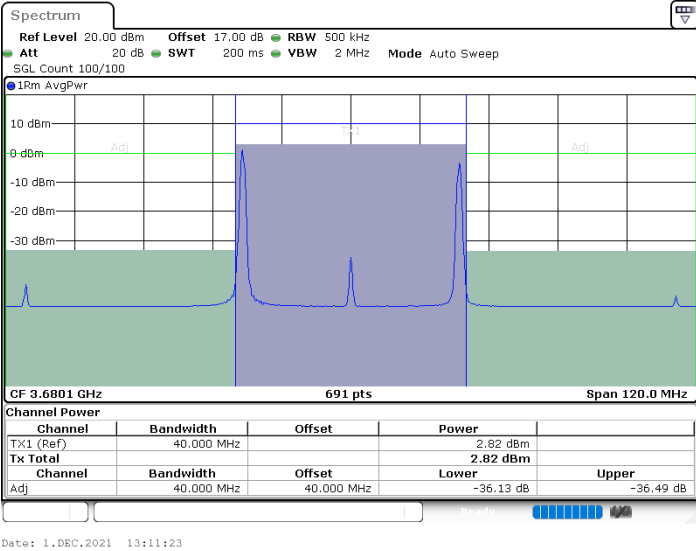

Highest Channel / 1RB0 and 1RB74

Highest Channel / 1RB99 and 1RB0

Highest Channel / FullIRB

N/A

LTE Band 48C / 20MHz+20MHz

QPSK

Lowest Channel / 1RB0 and 1RB9

Lowest Channel / 1RB99 and 1RB0

Lowest Channel / FullIRB

N/A

LTE Band 48C / 20MHz+20MHz

QPSK

MiddleChannel / 1RB0 and 1RB9

Middle Channel / 1RB9 and 1RB0

Middle Channel / FullIRB

N/A

LTE Band 48C / 20MHz+20MHz

QPSK

Highest Channel / 1RB0 and 1RB99

Highest Channel / 1RB99 and 1RB0

Highest Channel / FullIRB

N/A

LTE Band 48C / 5MHz+20MHz

16QAM