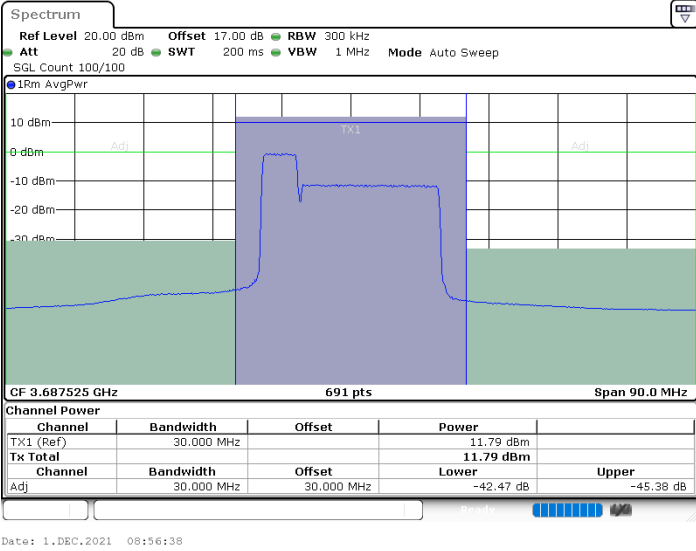

Middle Channel / 1RB0 and 1RB9

Middle Channel / 1RB24 and 1RB0

Date: 23.DEC.2021 16:51:52

Date: 23.DEC.2021 17:01:42

Middle Channel / FullIRB

N/A

Date: 23.DEC.2021 16:44:25

LTE Band 48C / 5MHz+20MHz

64QAM

Highest Channel / 1RB0 and 1RB99

Highest Channel / 1RB24 and 1RB0

Highest Channel / FullIRB

N/A

LTE Band 48C / 10MHz+20MHz

64QAM

Lowest Channel / 1RB0 and 1RB9

Lowest Channel / 1RB49 and 1RB0

Lowest Channel / FullIRB

N/A

LTE Band 48C / 10MHz+20MHz

64QAM

Middle Channel / 1RB0 and 1RB9

Middle Channel / 1RB49 and 1RB0

Middle Channel / FullIRB

N/A

LTE Band 48C / 10MHz+20MHz

64QAM

Highest Channel / 1RB0 and 1RB99

Highest Channel / 1RB49 and 1RB0

Highest Channel / FullIRB

N/A

LTE Band 48C / 15MHz+20MHz