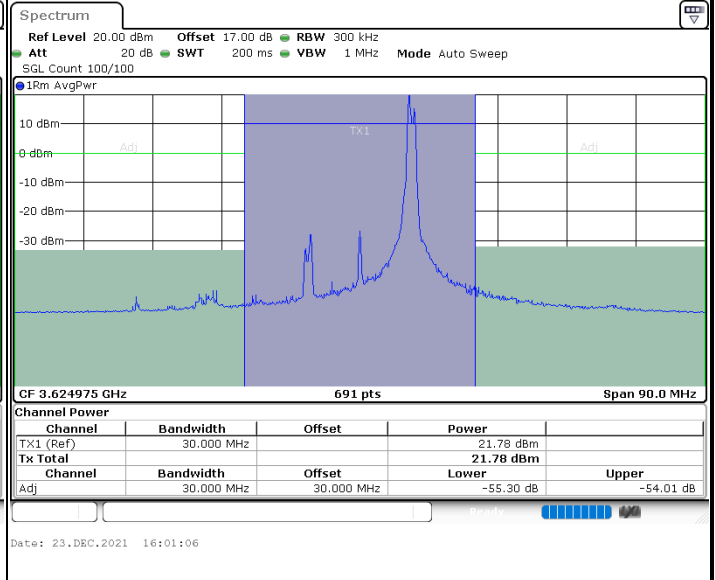

Date: 23.DEC.2021 11:02:25

Middle Channel / FullIRB

N/A

Date: 23.DEC.2021 10:45:09

LTE Band 48C / 15MHz+20MHz

16QAM

Highest Channel / 1RB0 and 1RB99

Highest Channel / 1RB74 and 1RB0

Highest Channel / FullIRB

N/A

LTE Band 48C / 20MHz+5MHz

16QAM

Lowest Channel / 1RB0 and 1RB24

Lowest Channel / 1RB99 and 1RB0

Lowest Channel / FullIRB

N/A

LTE Band 48C / 20MHz+5MHz

16QAM

Middle Channel / 1RB0 and 1RB24

Middle Channel / 1RB99 and 1RB0

Middle Channel / FullIRB

N/A

LTE Band 48C / 20MHz+5MHz

16QAM

Highest Channel / 1RB0 and 1RB24

Highest Channel / 1RB99 and 1RB0

Highest Channel / FullIRB

N/A

LTE Band 48C / 20MHz+10MHz

16QAM

Lowest Channel / 1RB0 and 1RB49

Lowest Channel / 1RB99 and 1RB0