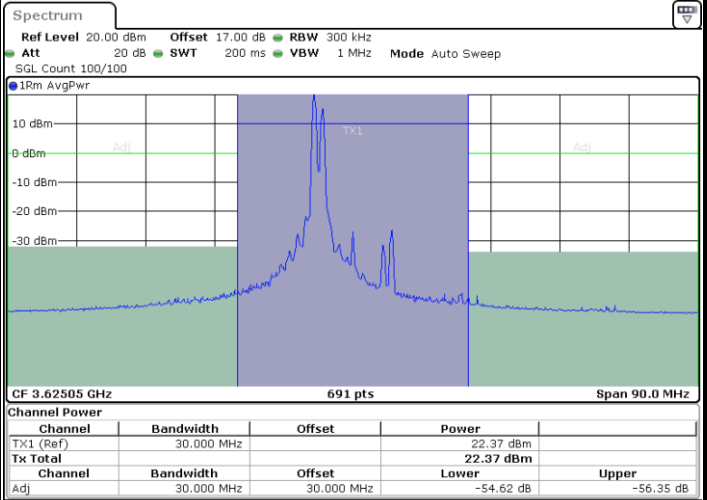

Middle Channel / FullIRB

N/A

LTE Band 48C / 5MHz+20MHz

16QAM

Highest Channel / 1RB0 and 1RB99

Highest Channel / 1RB24 and 1RB0

Highest Channel / FullIRB

N/A

LTE Band 48C / 10MHz+20MHz

16QAM

Lowest Channel / 1RB0 and 1RB9

Lowest Channel / 1RB49 and 1RB0

Lowest Channel / FullIRB

N/A

LTE Band 48C / 10MHz+20MHz

16QAM

Middle Channel / 1RB0 and 1RB99

Middle Channel / 1RB49 and 1RB0

Date: 23.DEC.2021 15:03:35

Date: 23.DEC.2021 15:11:45

Middle Channel / FullIRB

N/A

Date: 23.DEC.2021 14:54:45

LTE Band 48C / 10MHz+20MHz

16QAM

Highest Channel / 1RB0 and 1RB99

Highest Channel / 1RB49 and 1RB0

Highest Channel / FullIRB

N/A

LTE Band 48C / 15MHz+20MHz

16QAM

Lowest Channel / 1RB0 and 1RB99