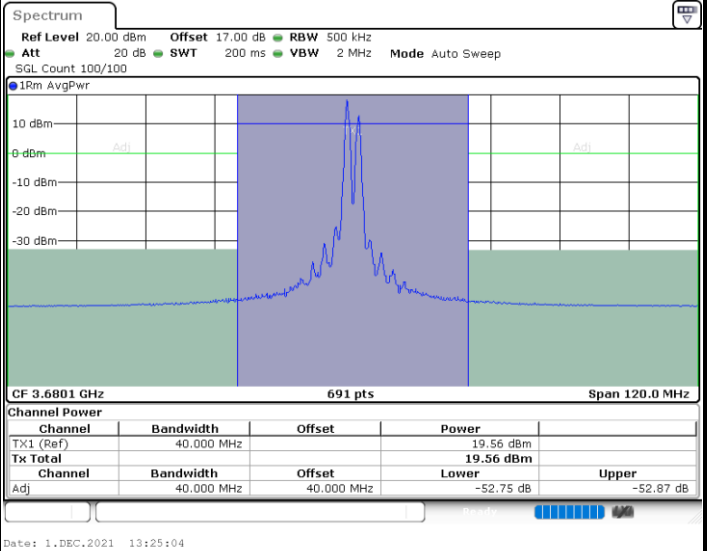

Lowest Channel / 1RB99 and 1RB0

Lowest Channel / FullIRB

N/A

LTE Band 48C / 20MHz+20MHz

64QAM

MiddleChannel / 1RB0 and 1RB99

Middle Channel / 1RB99 and 1RB0

Date: 23.DEC.2021 00:44:19

Date: 23.DEC.2021 00:52:42

Middle Channel / FullIRB

N/A

Date: 23.DEC.2021 00:36:36

LTE Band 48C / 20MHz+20MHz

64QAM

Highest Channel / 1RB0 and 1RB99

Highest Channel / 1RB99 and 1RB0

Highest Channel / FullIRB

N/A

LTE Band 48C / 5MHz+20MHz

256QAM

Lowest Channel / 1RB0 and 1RB9

Lowest Channel / 1RB24 and 1RB0

Lowest Channel / FullIRB

N/A