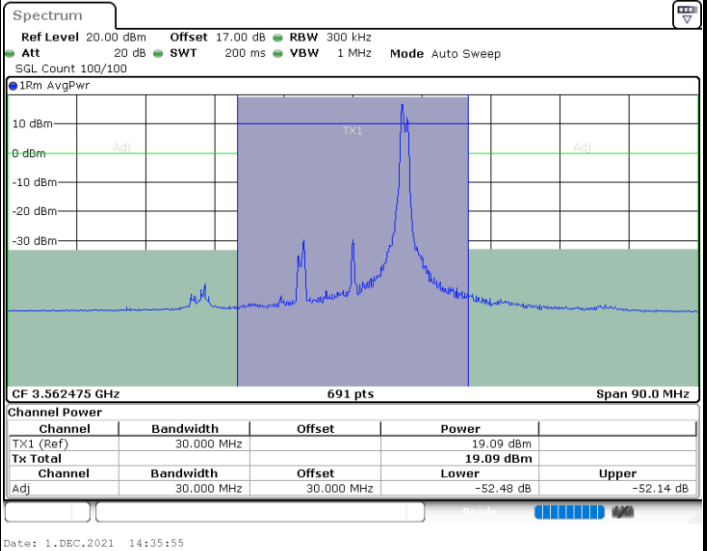

Date: 23.DEC.2021 11:02:25

Middle Channel / FullIRB

N/A

Date: 23.DEC.2021 10:45:09

LTE Band 48C / 15MHz+20MHz

16QAM

Highest Channel / 1RB0 and 1RB99

Highest Channel / 1RB74 and 1RB0

Highest Channel / FullIRB

N/A

LTE Band 48C / 20MHz+5MHz

16QAM

Lowest Channel / 1RB0 and 1RB24

Lowest Channel / 1RB99 and 1RB0

Lowest Channel / FullIRB

N/A

LTE Band 48C / 20MHz+5MHz

16QAM

Middle Channel / 1RB0 and 1RB24

Middle Channel / 1RB99 and 1RB0

Middle Channel / FullIRB

N/A

LTE Band 48C / 20MHz+5MHz

16QAM

Highest Channel / 1RB0 and 1RB24

Highest Channel / 1RB99 and 1RB0

Highest Channel / FullIRB

N/A

LTE Band 48C / 20MHz+10MHz

16QAM

Lowest Channel / 1RB0 and 1RB49

Lowest Channel / 1RB99 and 1RB0