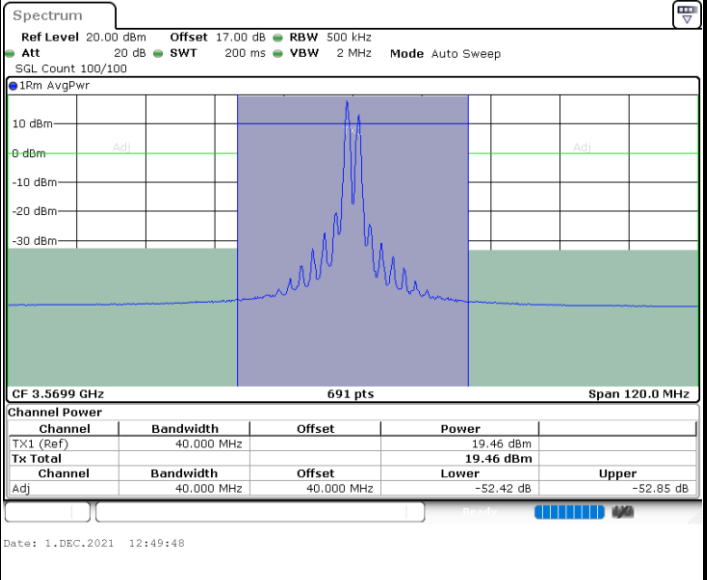

LTE Band 48C / 20MHz+15MHz

QPSK

Middle Channel / 1RB0 and 1RB74

Middle Channel / 1RB99 and 1RB0

Middle Channel / FullIRB

N/A

LTE Band 48C / 20MHz+15MHz

QPSK

Highest Channel / 1RB0 and 1RB74

Highest Channel / 1RB99 and 1RB0

Highest Channel / FullIRB

N/A

LTE Band 48C / 20MHz+20MHz

QPSK

Lowest Channel / 1RB0 and 1RB9

Lowest Channel / 1RB99 and 1RB0

Lowest Channel / FullIRB

N/A

LTE Band 48C / 20MHz+20MHz

QPSK

MiddleChannel / 1RB0 and 1RB9

Middle Channel / 1RB9 and 1RB0

Middle Channel / FullIRB

N/A

LTE Band 48C / 20MHz+20MHz

QPSK

Highest Channel / 1RB0 and 1RB99

Highest Channel / 1RB99 and 1RB0

Highest Channel / FullIRB

N/A

LTE Band 48C / 5MHz+20MHz

16QAM