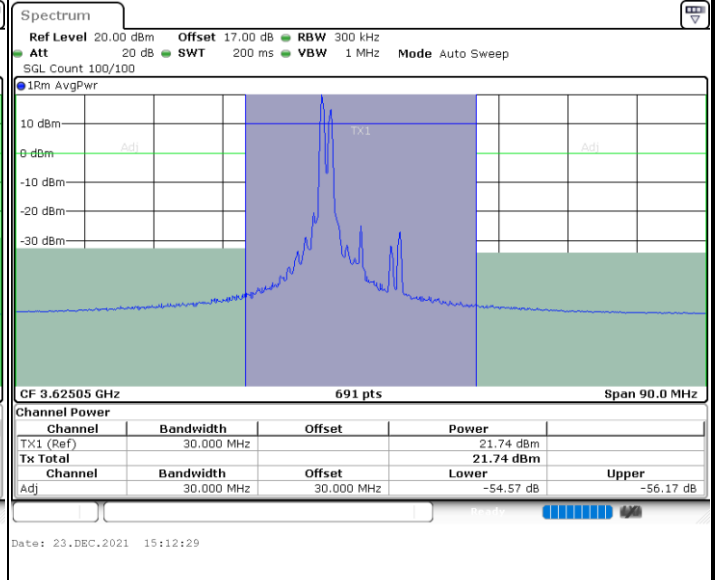

64QAM

Highest Channel / 1RB0 and 1RB99

Highest Channel / 1RB24 and 1RB0

Highest Channel / FullIRB

N/A

LTE Band 48C / 10MHz+20MHz

64QAM

Lowest Channel / 1RB0 and 1RB9

Lowest Channel / 1RB49 and 1RB0

Lowest Channel / FullIRB

N/A

LTE Band 48C / 10MHz+20MHz

64QAM

Middle Channel / 1RB0 and 1RB9

Middle Channel / 1RB49 and 1RB0

Middle Channel / FullIRB

N/A

LTE Band 48C / 10MHz+20MHz

64QAM

Highest Channel / 1RB0 and 1RB99

Highest Channel / 1RB49 and 1RB0

Highest Channel / FullIRB

N/A

LTE Band 48C / 15MHz+20MHz