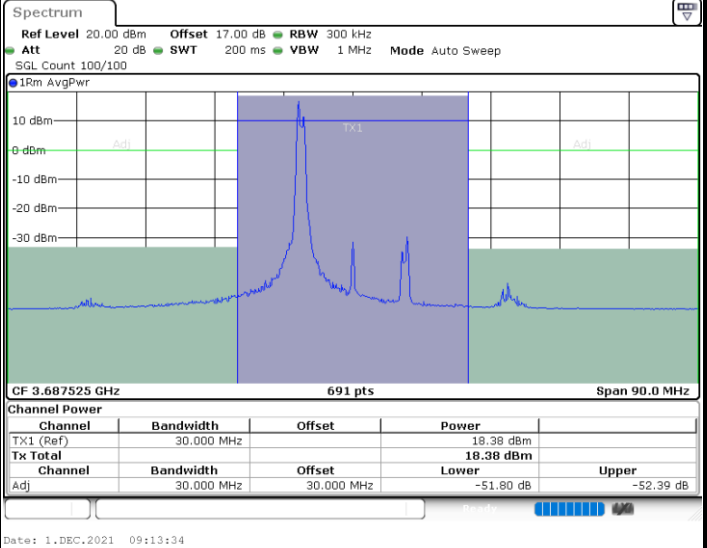

Lowest Channel / 1RB0 and 1RB99

Lowest Channel / 1RB24 and 1RB0

Lowest Channel / FullIRB

N/A

LTE Band 48C / 5MHz+20MHz

16QAM

Middle Channel / 1RB0 and 1RB9

Middle Channel / 1RB24 and 1RB0

Middle Channel / FullIRB

N/A

LTE Band 48C / 5MHz+20MHz

16QAM

Highest Channel / 1RB0 and 1RB99

Highest Channel / 1RB24 and 1RB0

Highest Channel / FullIRB

N/A

LTE Band 48C / 10MHz+20MHz

16QAM

Lowest Channel / 1RB0 and 1RB9

Lowest Channel / 1RB49 and 1RB0

Lowest Channel / FullIRB

N/A

LTE Band 48C / 10MHz+20MHz

16QAM