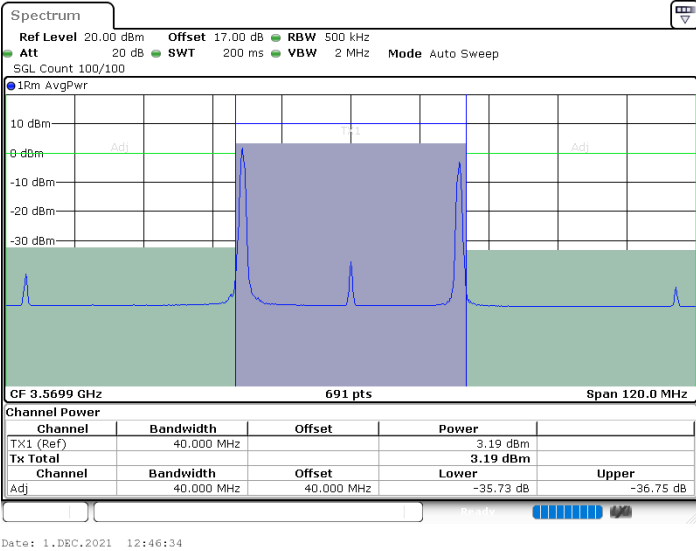

Middle Channel / 1RB0 and 1RB74

Middle Channel / 1RB99 and 1RB0

Date: 23.DEC.2021 09:49:24

Date: 23.DEC.2021 09:57:41

Middle Channel / FullIRB

N/A

Date: 23.DEC.2021 09:41:48

LTE Band 48C / 20MHz+15MHz

64QAM

Highest Channel / 1RB0 and 1RB74

Highest Channel / 1RB99 and 1RB0

Highest Channel / FullIRB

N/A

LTE Band 48C / 20MHz+20MHz

64QAM

Lowest Channel / 1RB0 and 1RB9

Lowest Channel / 1RB99 and 1RB0

Lowest Channel / FullIRB

N/A

LTE Band 48C / 20MHz+20MHz

64QAM

MiddleChannel / 1RB0 and 1RB99

Middle Channel / 1RB99 and 1RB0

Date: 23.DEC.2021 00:44:19

Date: 23.DEC.2021 00:52:42

Middle Channel / FullIRB

N/A

Date: 23.DEC.2021 00:36:36

LTE Band 48C / 20MHz+20MHz

64QAM

Highest Channel / 1RB0 and 1RB99

Highest Channel / 1RB99 and 1RB0