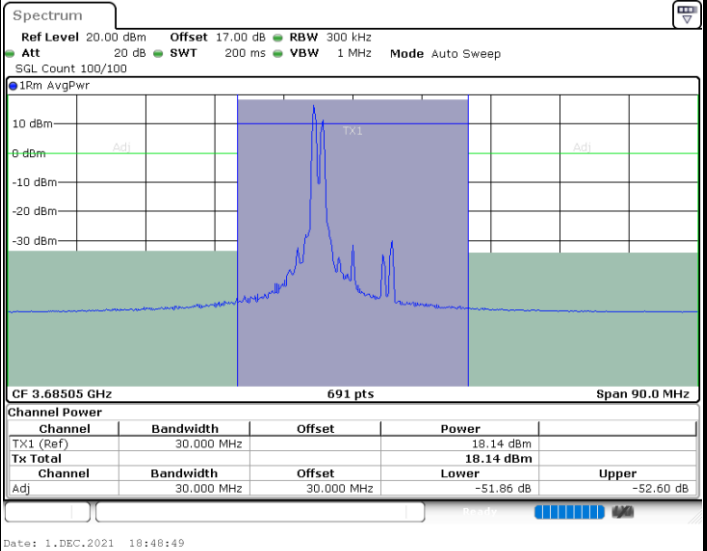

Lowest Channel / 1RB49 and 1RB0

Lowest Channel / FullIRB

N/A

LTE Band 48C / 10MHz+20MHz

64QAM

Middle Channel / 1RB0 and 1RB9

Middle Channel / 1RB49 and 1RB0

Middle Channel / FullIRB

N/A

LTE Band 48C / 10MHz+20MHz

64QAM

Highest Channel / 1RB0 and 1RB99

Highest Channel / 1RB49 and 1RB0

Highest Channel / FullIRB

N/A

LTE Band 48C / 15MHz+20MHz

64QAM

Lowest Channel / 1RB0 and 1RB99

Lowest Channel / 1RB74 and 1RB0

Lowest Channel / FullIRB

N/A

LTE Band 48C / 15MHz+20MHz

64QAM

Middle Channel / 1RB0 and 1RB9

Middle Channel / 1RB74 and 1RB0

Middle Channel / FullIRB

N/A

LTE Band 48C / 15MHz+20MHz

64QAM

Highest Channel / 1RB0 and 1RB99

Highest Channel / 1RB74 and 1RB0

Highest Channel / FullIRB