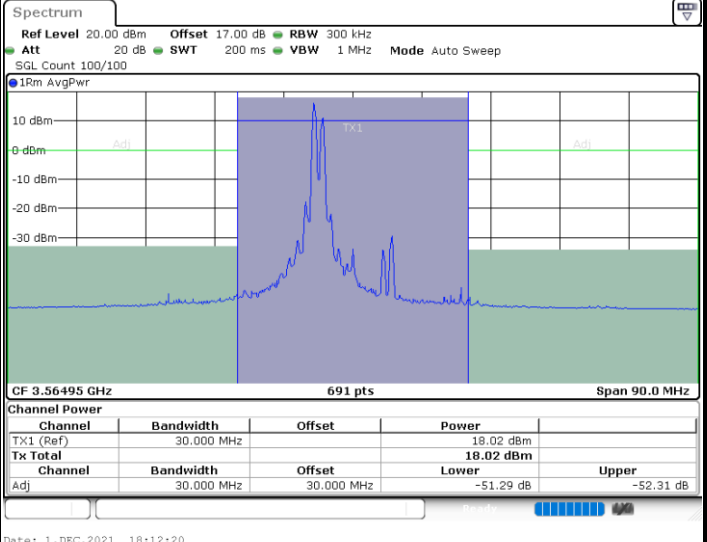

Lowest Channel / 1RB0 and 1RB99

Lowest Channel / 1RB24 and 1RB0

Lowest Channel / FullIRB

N/A

LTE Band 48C / 5MHz+20MHz

16QAM

Middle Channel / 1RB0 and 1RB9

Middle Channel / 1RB24 and 1RB0

Middle Channel / FullIRB

N/A

LTE Band 48C / 5MHz+20MHz

16QAM

Highest Channel / 1RB0 and 1RB99

Highest Channel / 1RB24 and 1RB0

Highest Channel / FullIRB

N/A

LTE Band 48C / 10MHz+20MHz

16QAM

Lowest Channel / 1RB0 and 1RB9

Lowest Channel / 1RB49 and 1RB0

Lowest Channel / FullIRB

N/A

LTE Band 48C / 10MHz+20MHz

16QAM