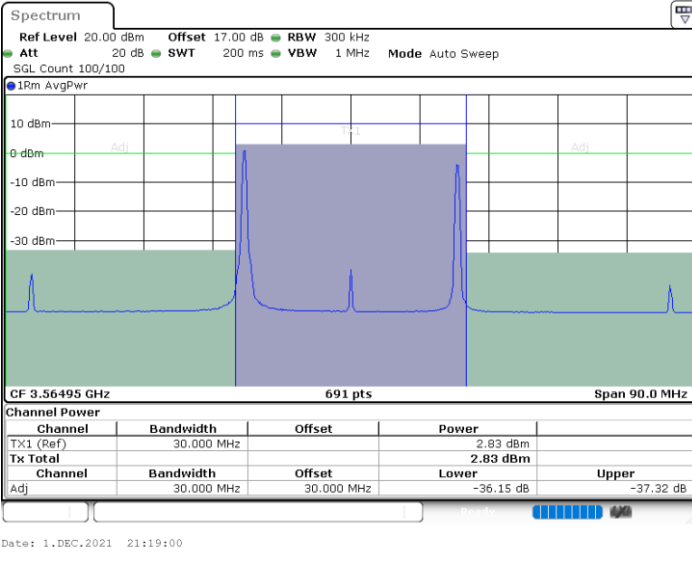

LTE Band 48C / 20MHz+10MHz

QPSK

Lowest Channel / 1RB0 and 1RB49

Lowest Channel / 1RB99 and 1RB0

Lowest Channel / FullIRB

N/A

LTE Band 48C / 20MHz+10MHz

QPSK

Middle Channel / 1RB0 and 1RB49

Middle Channel / 1RB99 and 1RB0

Middle Channel / FullIRB

N/A

LTE Band 48C / 20MHz+10MHz

QPSK

Highest Channel / 1RB0 and 1RB49

Highest Channel / 1RB99 and 1RB0