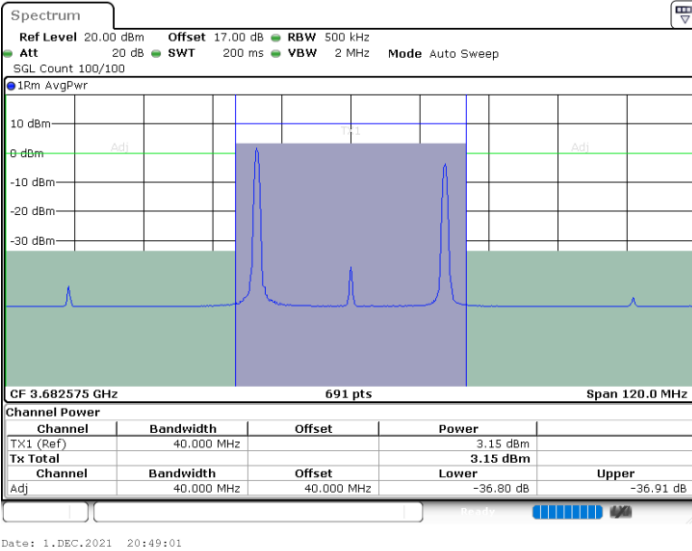

Date: 23.DEC.2021 11:02:25

Middle Channel / FullIRB

N/A

Date: 23.DEC.2021 10:45:09

LTE Band 48C / 15MHz+20MHz

16QAM

Highest Channel / 1RB0 and 1RB99

Highest Channel / 1RB74 and 1RB0

Highest Channel / FullIRB

N/A

LTE Band 48C / 20MHz+5MHz

16QAM

Lowest Channel / 1RB0 and 1RB24

Lowest Channel / 1RB99 and 1RB0

Lowest Channel / FullIRB

N/A