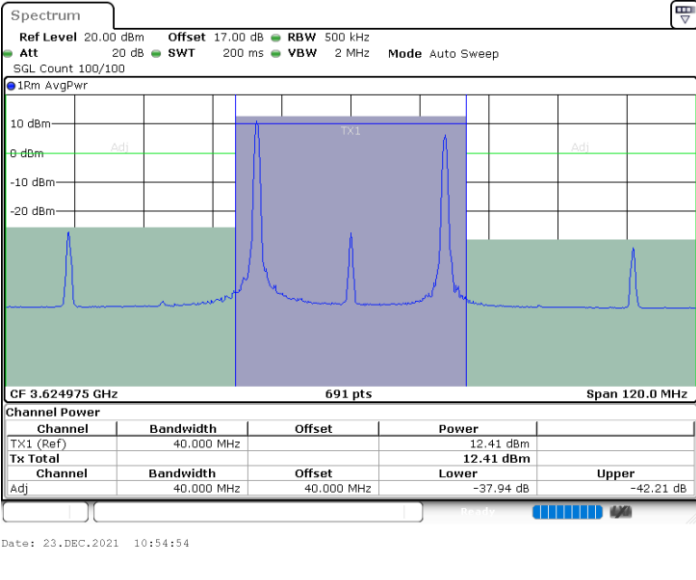

N/A

LTE Band 48C / 10MHz+20MHz

64QAM

Highest Channel / 1RB0 and 1RB99

Highest Channel / 1RB49 and 1RB0

Highest Channel / FullIRB

N/A

LTE Band 48C / 15MHz+20MHz

64QAM

Lowest Channel / 1RB0 and 1RB99

Lowest Channel / 1RB74 and 1RB0

Lowest Channel / FullIRB

N/A

LTE Band 48C / 15MHz+20MHz

64QAM

Middle Channel / 1RB0 and 1RB9

Middle Channel / 1RB74 and 1RB0

Middle Channel / FullIRB

N/A

LTE Band 48C / 15MHz+20MHz

64QAM

Highest Channel / 1RB0 and 1RB99

Highest Channel / 1RB74 and 1RB0

Highest Channel / FullIRB