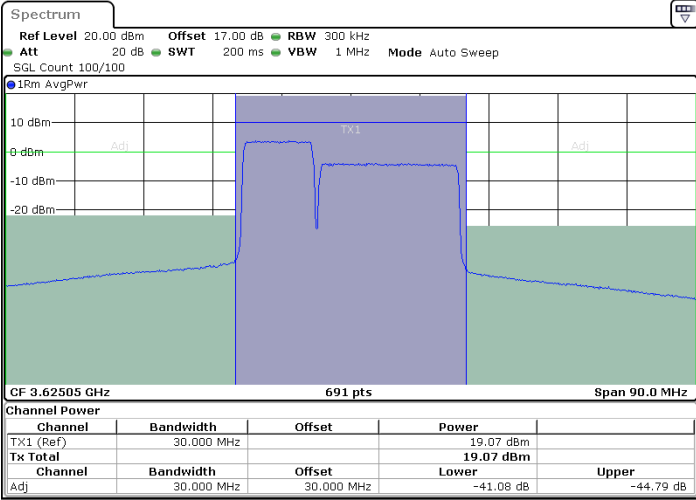

LTE Band 48C / 10MHz+20MHz

16QAM

Lowest Channel / 1RB0 and 1RB9

Lowest Channel / 1RB49 and 1RB0

Lowest Channel / FullIRB

N/A

LTE Band 48C / 10MHz+20MHz

16QAM

Middle Channel / 1RB0 and 1RB99

Middle Channel / 1RB49 and 1RB0

Date: 23.DEC.2021 15:03:35

Date: 23.DEC.2021 15:11:45

Middle Channel / FullIRB

N/A

Date: 23.DEC.2021 14:54:45

LTE Band 48C / 10MHz+20MHz

16QAM

Highest Channel / 1RB0 and 1RB99

Highest Channel / 1RB49 and 1RB0

Highest Channel / FullIRB

N/A

LTE Band 48C / 15MHz+20MHz

16QAM

Lowest Channel / 1RB0 and 1RB99