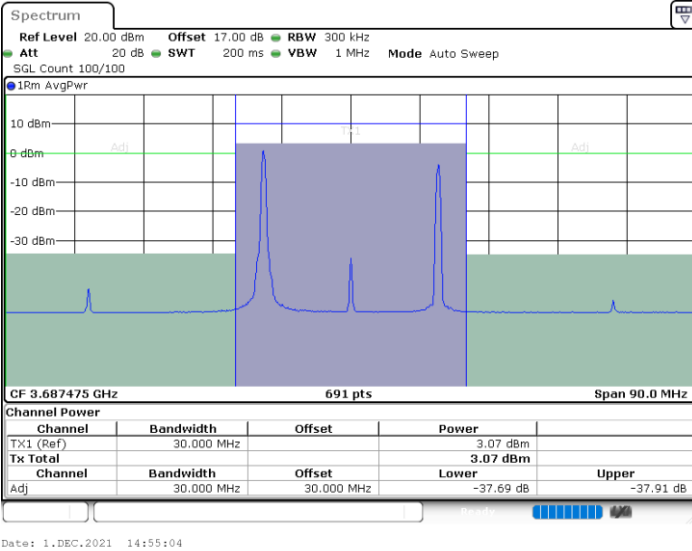

N/A

LTE Band 48C / 20MHz+5MHz

64QAM

Lowest Channel / 1RB0 and 1RB24

Lowest Channel / 1RB99 and 1RB0

Lowest Channel / FullIRB

N/A

LTE Band 48C / 20MHz+5MHz

LTE Band 48C / 20MHz+5MHz

64QAM

Highest Channel / 1RB0 and 1RB24

Highest Channel / 1RB99 and 1RB0

Highest Channel / FullIRB

N/A

LTE Band 48C / 20MHz+10MHz

64QAM