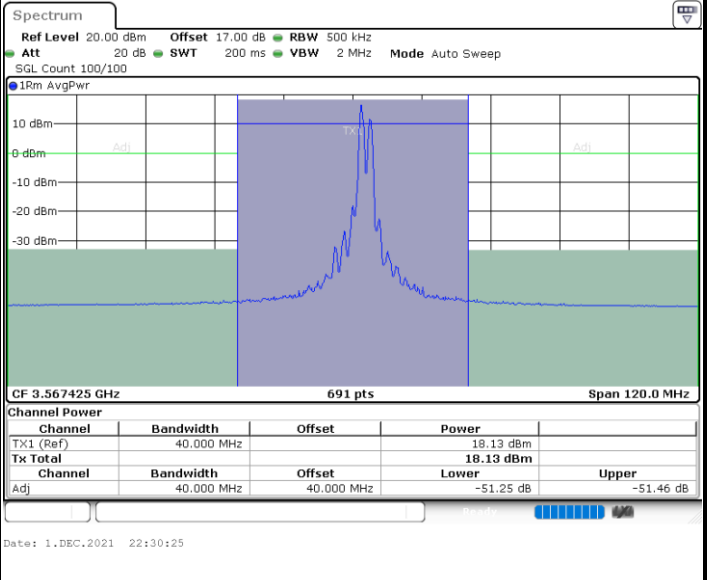

Lowest Channel / 1RB0 and 1RB49

Lowest Channel / 1RB99 and 1RB0

Lowest Channel / FullIRB

N/A

LTE Band 48C / 20MHz+10MHz

64QAM

Middle Channel / 1RB0 and 1RB49

Middle Channel / 1RB99 and 1RB0

Middle Channel / FullIRB

N/A

LTE Band 48C / 20MHz+10MHz

64QAM

Highest Channel / 1RB0 and 1RB49

Highest Channel / 1RB99 and 1RB0

Highest Channel / FullIRB

N/A

LTE Band 48C / 20MHz+15MHz

64QAM

Lowest Channel / 1RB0 and 1RB74

Lowest Channel / 1RB99 and 1RB0

Lowest Channel / FullIRB

N/A

LTE Band 48C / 20MHz+15MHz

64QAM

Middle Channel / 1RB0 and 1RB74

Middle Channel / 1RB99 and 1RB0

Date: 23.DEC.2021 09:49:24

Date: 23.DEC.2021 09:57:41

Middle Channel / FullIRB

N/A

Date: 23.DEC.2021 09:41:48

LTE Band 48C / 20MHz+15MHz