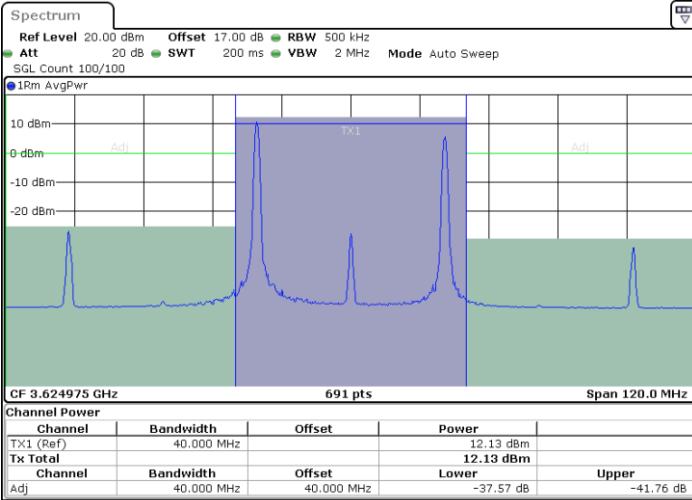

16QAM

Highest Channel / 1RB0 and 1RB99

Highest Channel / 1RB49 and 1RB0

Highest Channel / FullIRB

N/A

LTE Band 48C / 15MHz+20MHz

16QAM

Lowest Channel / 1RB0 and 1RB99

Lowest Channel / 1RB74 and 1RB0

Lowest Channel / FullIRB

N/A

LTE Band 48C / 15MHz+20MHz

16QAM

Middle Channel / 1RB0 and 1RB9

Middle Channel / 1RB74 and 1RB0

Date: 23.DEC.2021 10:54:08

Date: 23.DEC.2021 11:02:25

Middle Channel / FullIRB

N/A

Date: 23.DEC.2021 10:45:09

LTE Band 48C / 15MHz+20MHz

16QAM

Highest Channel / 1RB0 and 1RB99

Highest Channel / 1RB74 and 1RB0