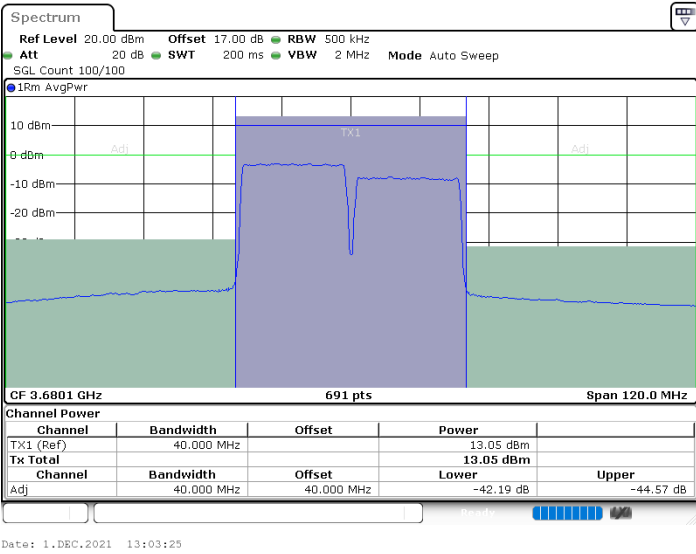

Lowest Channel / FullIRB

N/A

LTE Band 48C / 20MHz+20MHz

QPSK

MiddleChannel / 1RB0 and 1RB9

Middle Channel / 1RB9 and 1RB0

Middle Channel / FullIRB

N/A

LTE Band 48C / 20MHz+20MHz

QPSK

Highest Channel / 1RB0 and 1RB99

Highest Channel / 1RB99 and 1RB0

Highest Channel / FullIRB

N/A

LTE Band 48C / 5MHz+20MHz

16QAM

Lowest Channel / 1RB0 and 1RB99

Lowest Channel / 1RB24 and 1RB0

Lowest Channel / FullIRB

N/A

LTE Band 48C / 5MHz+20MHz

16QAM

Middle Channel / 1RB0 and 1RB9

Middle Channel / 1RB24 and 1RB0

Middle Channel / FullIRB

N/A

LTE Band 48C / 5MHz+20MHz

16QAM

Highest Channel / 1RB0 and 1RB99

Highest Channel / 1RB24 and 1RB0

Highest Channel / FullIRB

N/A