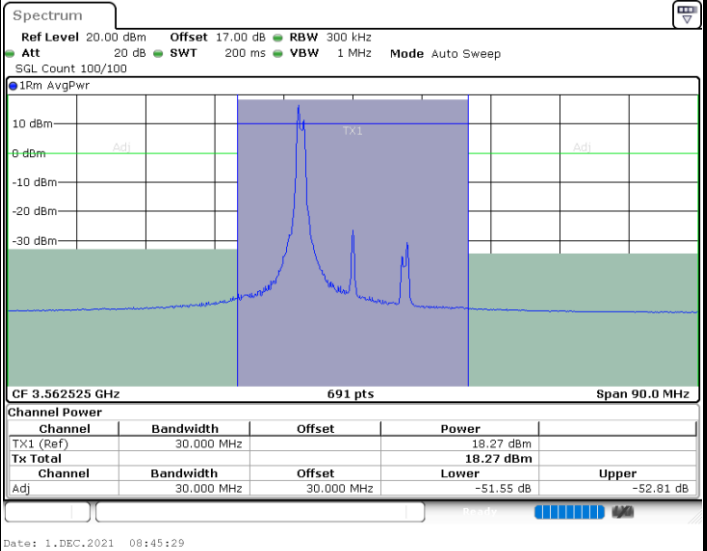

Date: 23.DEC.2021 00:52:42

Middle Channel / FullIRB

N/A

Date: 23.DEC.2021 00:36:36

LTE Band 48C / 20MHz+20MHz

64QAM

Highest Channel / 1RB0 and 1RB99

Highest Channel / 1RB99 and 1RB0

Highest Channel / FullIRB

N/A

LTE Band 48C / 5MHz+20MHz

256QAM

Lowest Channel / 1RB0 and 1RB9

Lowest Channel / 1RB24 and 1RB0

Lowest Channel / FullIRB

N/A

LTE Band 48C / 5MHz+20MHz

256QAM

Middle Channel / 1RB0 and 1RB9

Middle Channel / 1RB24 and 1RB0

Date: 23.DEC.2021 16:53:59

Date: 23.DEC.2021 17:03:48

Middle Channel / FullIRB

N/A