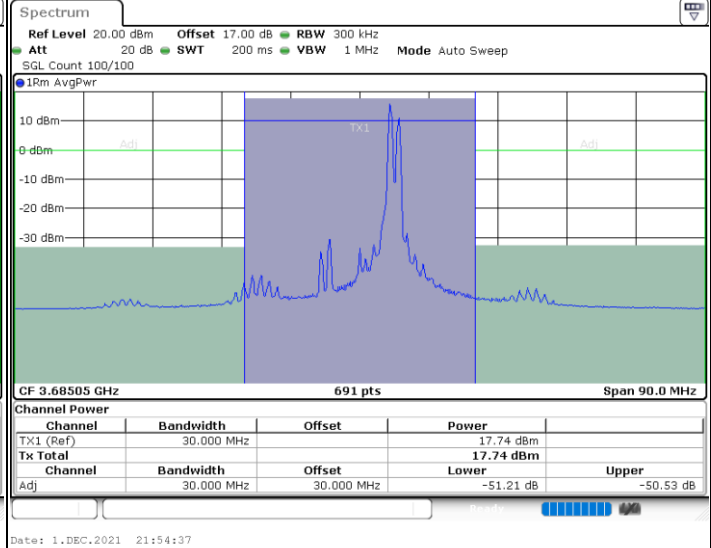

LTE Band 48C / 20MHz+10MHz

QPSK

Lowest Channel / 1RB0 and 1RB49

Lowest Channel / 1RB99 and 1RB0

Lowest Channel / FullIRB

N/A

LTE Band 48C / 20MHz+10MHz

QPSK

Middle Channel / 1RB0 and 1RB49

Middle Channel / 1RB99 and 1RB0

Middle Channel / FullIRB

N/A

LTE Band 48C / 20MHz+10MHz

QPSK

Highest Channel / 1RB0 and 1RB49

Highest Channel / 1RB99 and 1RB0

Highest Channel / FullIRB

N/A

LTE Band 48C / 20MHz+15MHz

QPSK

Lowest Channel / 1RB0 and 1RB74

Lowest Channel / 1RB99 and 1RB0

Lowest Channel / FullIRB

N/A