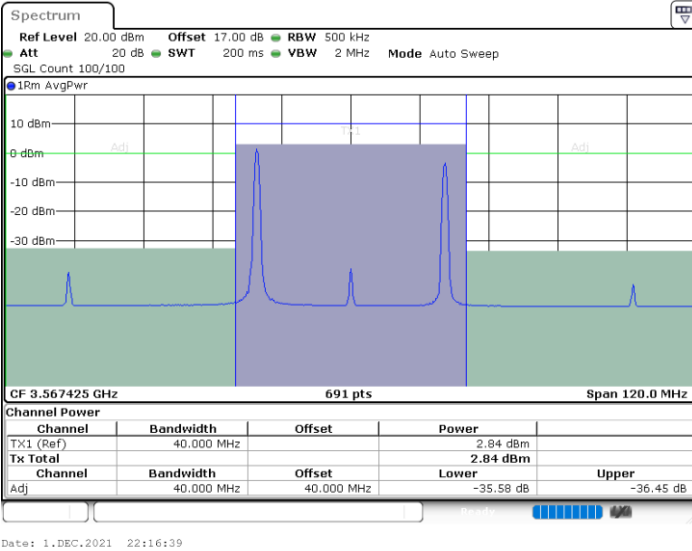

Middle Channel / 1RB0 and 1RB49

Middle Channel / 1RB99 and 1RB0

Middle Channel / FullIRB

N/A

LTE Band 48C / 20MHz+10MHz

QPSK

Highest Channel / 1RB0 and 1RB49

Highest Channel / 1RB99 and 1RB0

Highest Channel / FullIRB

N/A

LTE Band 48C / 20MHz+15MHz

QPSK

Lowest Channel / 1RB0 and 1RB74

Lowest Channel / 1RB99 and 1RB0

Lowest Channel / FullIRB

N/A

LTE Band 48C / 20MHz+15MHz

QPSK

Middle Channel / 1RB0 and 1RB74

Middle Channel / 1RB99 and 1RB0

Middle Channel / FullIRB

N/A

LTE Band 48C / 20MHz+15MHz

QPSK

Highest Channel / 1RB0 and 1RB74

Highest Channel / 1RB99 and 1RB0

Highest Channel / FullIRB

N/A

LTE Band 48C / 20MHz+20MHz

QPSK

Lowest Channel / 1RB0 and 1RB9

Lowest Channel / 1RB99 and 1RB0