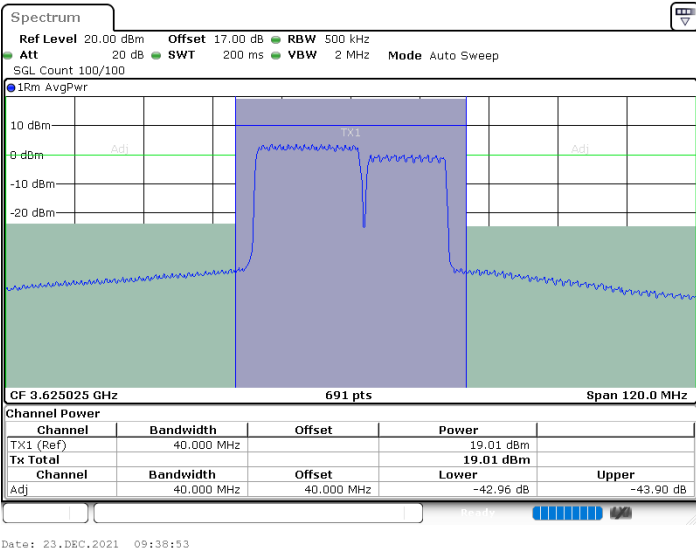

Highest Channel / FullIRB

N/A

LTE Band 48C / 20MHz+15MHz

QPSK

Lowest Channel / 1RB0 and 1RB74

Lowest Channel / 1RB99 and 1RB0

Lowest Channel / FullIRB

N/A

LTE Band 48C / 20MHz+15MHz

QPSK

Middle Channel / 1RB0 and 1RB74

Middle Channel / 1RB99 and 1RB0

Middle Channel / FullIRB

N/A

LTE Band 48C / 20MHz+15MHz

QPSK

Highest Channel / 1RB0 and 1RB74

Highest Channel / 1RB99 and 1RB0

Highest Channel / FullIRB

N/A

LTE Band 48C / 20MHz+20MHz

QPSK

Lowest Channel / 1RB0 and 1RB9

Lowest Channel / 1RB99 and 1RB0