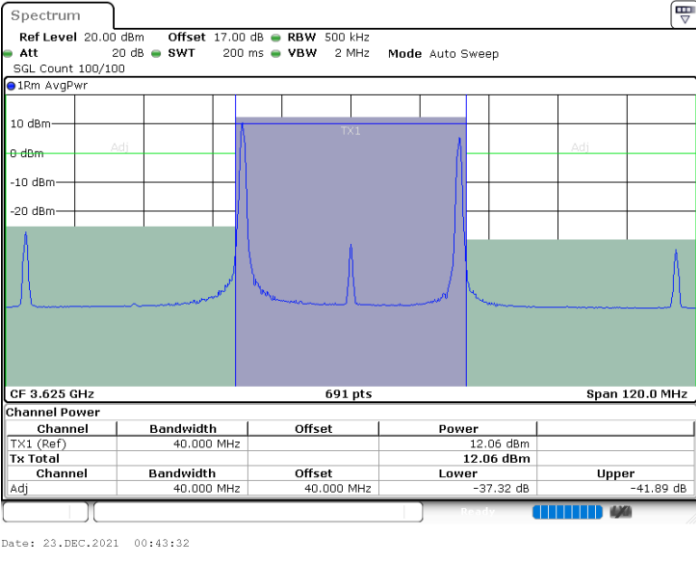

LTE Band 48C / 20MHz+15MHz

16QAM

Highest Channel / 1RB0 and 1RB74

Highest Channel / 1RB99 and 1RB0

Highest Channel / FullIRB

N/A

LTE Band 48C / 20MHz+20MHz

16QAM

Lowest Channel / 1RB0 and 1RB9

Lowest Channel / 1RB99 and 1RB0

Lowest Channel / FullIRB

N/A

LTE Band 48C / 20MHz+20MHz

16QAM

MiddleChannel / 1RB0 and 1RB99

Middle Channel / 1RB99 and 1RB0

Middle Channel / FullIRB

N/A

LTE Band 48C / 20MHz+20MHz

16QAM

Highest Channel / 1RB0 and 1RB99

Highest Channel / 1RB99 and 1RB0

Highest Channel / FullIRB

N/A