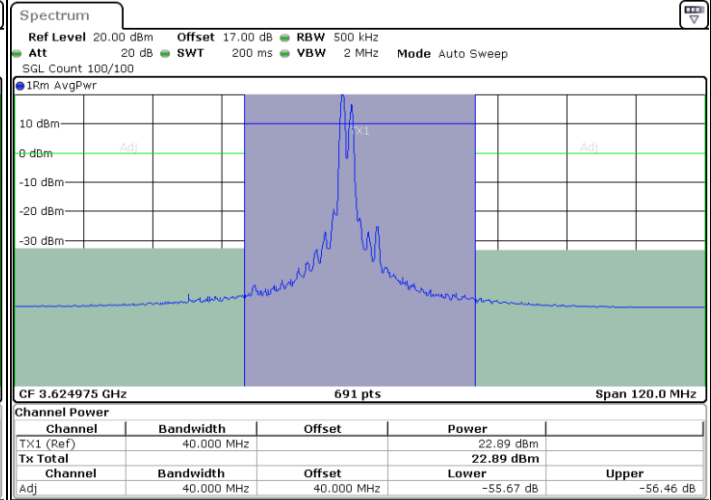

16QAM

Highest Channel / 1RB0 and 1RB99

Highest Channel / 1RB49 and 1RB0

Highest Channel / FullIRB

N/A

LTE Band 48C / 15MHz+20MHz

16QAM

Lowest Channel / 1RB0 and 1RB99

Lowest Channel / 1RB74 and 1RB0

Lowest Channel / FullIRB

N/A

LTE Band 48C / 15MHz+20MHz

16QAM

Middle Channel / 1RB0 and 1RB9

Middle Channel / 1RB74 and 1RB0

Date: 23.DEC.2021 10:54:08

Date: 23.DEC.2021 11:02:25

Middle Channel / FullIRB

N/A

Date: 23.DEC.2021 10:45:09

LTE Band 48C / 15MHz+20MHz

16QAM

Highest Channel / 1RB0 and 1RB99

Highest Channel / 1RB74 and 1RB0

Highest Channel / FullIRB

N/A

LTE Band 48C / 20MHz+5MHz

16QAM

Lowest Channel / 1RB0 and 1RB24

Lowest Channel / 1RB99 and 1RB0

Lowest Channel / FullIRB

N/A