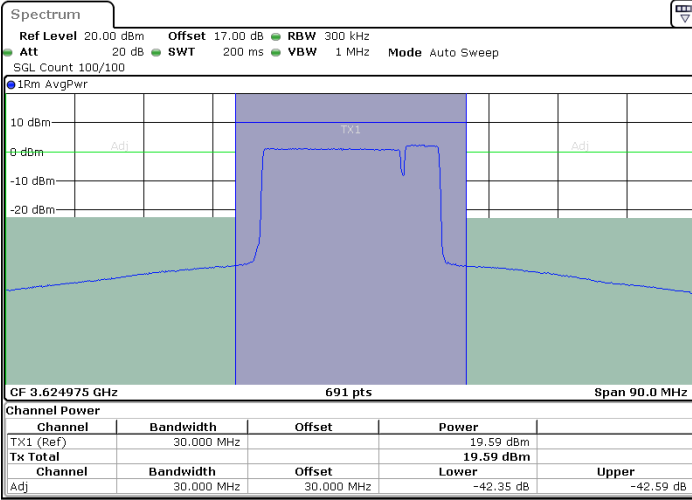

N/A

LTE Band 48C / 20MHz+5MHz

64QAM

Lowest Channel / 1RB0 and 1RB24

Lowest Channel / 1RB99 and 1RB0

Lowest Channel / FullIRB

N/A

LTE Band 48C / 20MHz+5MHz

64QAM

Middle Channel / 1RB0 and 1RB24

Middle Channel / 1RB99 and 1RB0

Date: 23.DEC.2021 15:52:37

Date: 23.DEC.2021 16:01:51

Middle Channel / FullIRB

N/A

Date: 23.DEC.2021 15:45:09

LTE Band 48C / 20MHz+5MHz

64QAM

Highest Channel / 1RB0 and 1RB24

Highest Channel / 1RB99 and 1RB0

Highest Channel / FullIRB

N/A

LTE Band 48C / 20MHz+10MHz

64QAM