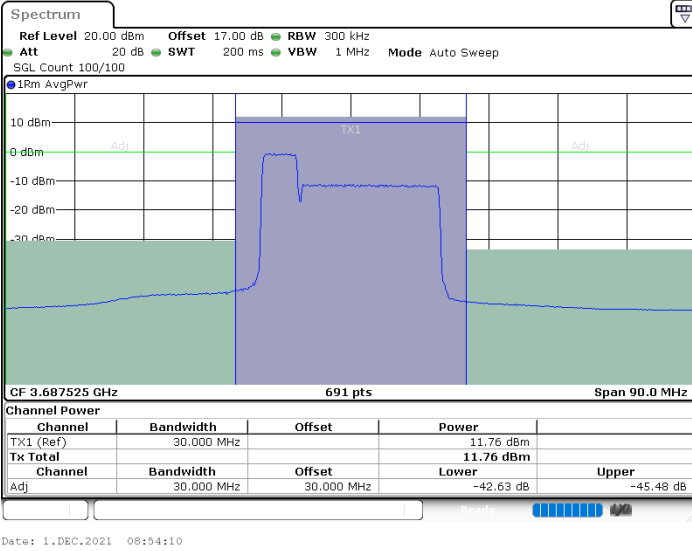

Lowest Channel / 1RB0 and 1RB99

Lowest Channel / 1RB24 and 1RB0

Lowest Channel / FullIRB

N/A

LTE Band 48C / 5MHz+20MHz

16QAM

Middle Channel / 1RB0 and 1RB9

Middle Channel / 1RB24 and 1RB0

Middle Channel / FullIRB

N/A

LTE Band 48C / 5MHz+20MHz

16QAM

Highest Channel / 1RB0 and 1RB99

Highest Channel / 1RB24 and 1RB0

Highest Channel / FullIRB

N/A

LTE Band 48C / 10MHz+20MHz

16QAM

Lowest Channel / 1RB0 and 1RB9

Lowest Channel / 1RB49 and 1RB0

Lowest Channel / FullIRB

N/A

LTE Band 48C / 10MHz+20MHz

16QAM