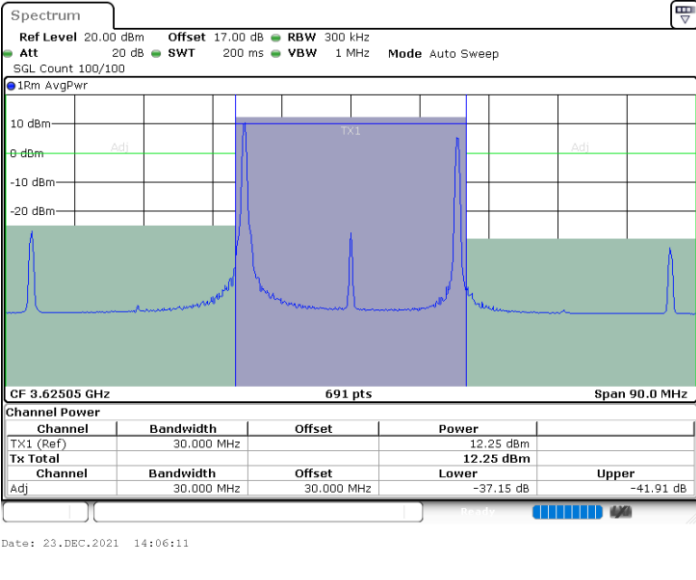

LTE Band 48C / 20MHz+5MHz

64QAM

Highest Channel / 1RB0 and 1RB24

Highest Channel / 1RB99 and 1RB0

Highest Channel / FullIRB

N/A

LTE Band 48C / 20MHz+10MHz

64QAM

Lowest Channel / 1RB0 and 1RB49

Lowest Channel / 1RB99 and 1RB0

Lowest Channel / FullIRB

N/A

LTE Band 48C / 20MHz+10MHz

64QAM

Middle Channel / 1RB0 and 1RB49

Middle Channel / 1RB99 and 1RB0

Middle Channel / FullIRB

N/A

LTE Band 48C / 20MHz+10MHz

64QAM

Highest Channel / 1RB0 and 1RB49

Highest Channel / 1RB99 and 1RB0

Highest Channel / FullIRB

N/A