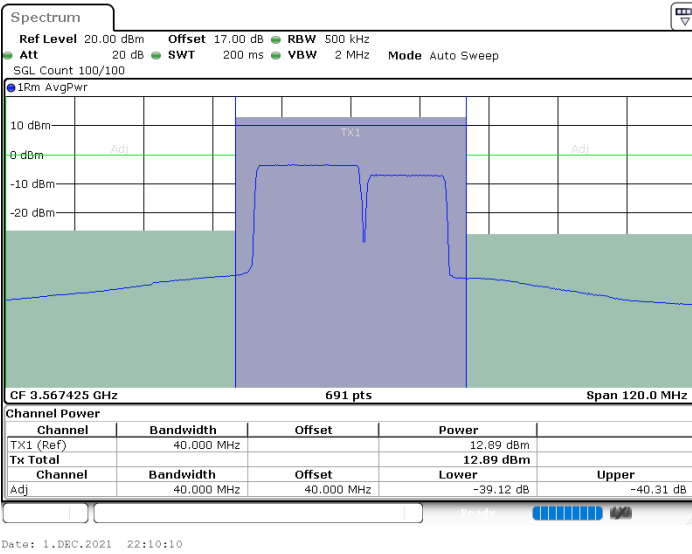

Middle Channel / 1RB0 and 1RB49

Middle Channel / 1RB99 and 1RB0

Middle Channel / FullIRB

N/A

LTE Band 48C / 20MHz+10MHz

QPSK

Highest Channel / 1RB0 and 1RB49

Highest Channel / 1RB99 and 1RB0

Highest Channel / FullIRB

N/A

LTE Band 48C / 20MHz+15MHz

QPSK

Lowest Channel / 1RB0 and 1RB74

Lowest Channel / 1RB99 and 1RB0

Lowest Channel / FullIRB

N/A

LTE Band 48C / 20MHz+15MHz

QPSK

Middle Channel / 1RB0 and 1RB74

Middle Channel / 1RB99 and 1RB0

Middle Channel / FullIRB

N/A

LTE Band 48C / 20MHz+15MHz

QPSK

Highest Channel / 1RB0 and 1RB74

Highest Channel / 1RB99 and 1RB0

Highest Channel / FullIRB

N/A

LTE Band 48C / 20MHz+20MHz

QPSK

Lowest Channel / 1RB0 and 1RB9

Lowest Channel / 1RB99 and 1RB0