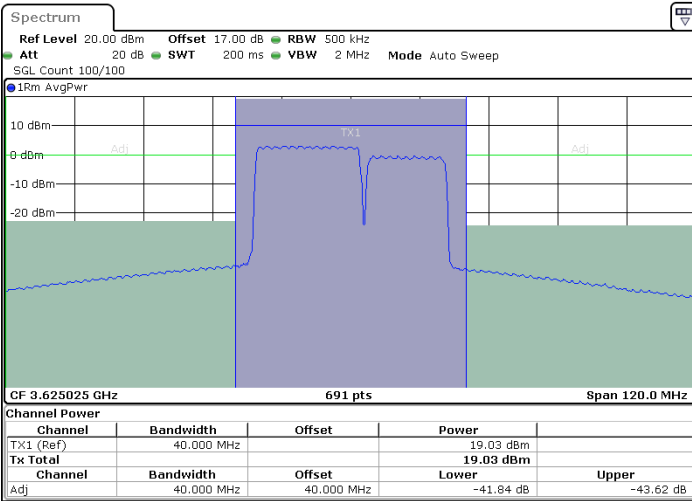

Middle Channel / FullIRB

N/A

LTE Band 48C / 20MHz+10MHz

64QAM

Highest Channel / 1RB0 and 1RB49

Highest Channel / 1RB99 and 1RB0

Highest Channel / FullIRB

N/A

LTE Band 48C / 20MHz+15MHz

64QAM

Lowest Channel / 1RB0 and 1RB74

Lowest Channel / 1RB99 and 1RB0

Lowest Channel / FullIRB

N/A

LTE Band 48C / 20MHz+15MHz

64QAM

Middle Channel / 1RB0 and 1RB74

Middle Channel / 1RB99 and 1RB0

Date: 23.DEC.2021 09:49:24

Date: 23.DEC.2021 09:57:41

Middle Channel / FullIRB

N/A

Date: 23.DEC.2021 09:41:48

LTE Band 48C / 20MHz+15MHz

64QAM

Highest Channel / 1RB0 and 1RB74

Highest Channel / 1RB99 and 1RB0

Highest Channel / FullIRB

N/A

LTE Band 48C / 20MHz+20MHz

64QAM

Lowest Channel / 1RB0 and 1RB9