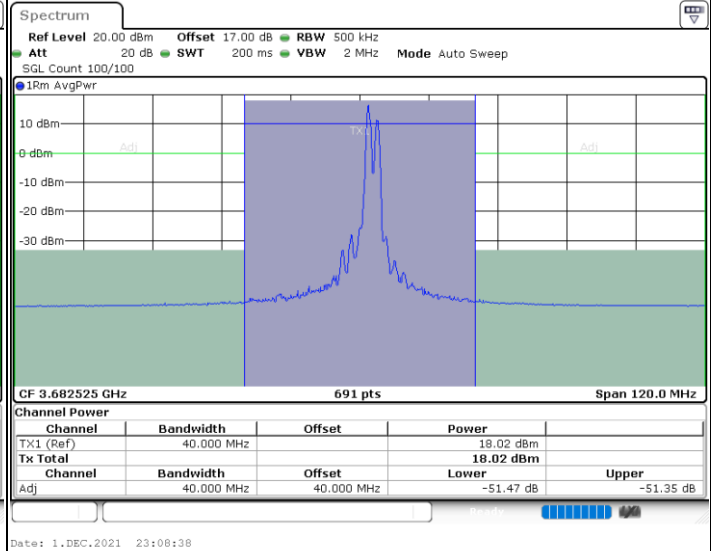

N/A

LTE Band 48C / 20MHz+15MHz

16QAM

Lowest Channel / 1RB0 and 1RB74

Lowest Channel / 1RB99 and 1RB0

Lowest Channel / FullIRB

N/A

LTE Band 48C / 20MHz+15MHz

LTE Band 48C / 20MHz+15MHz

16QAM

Highest Channel / 1RB0 and 1RB74

Highest Channel / 1RB99 and 1RB0

Highest Channel / FullIRB

N/A

LTE Band 48C / 20MHz+20MHz

16QAM