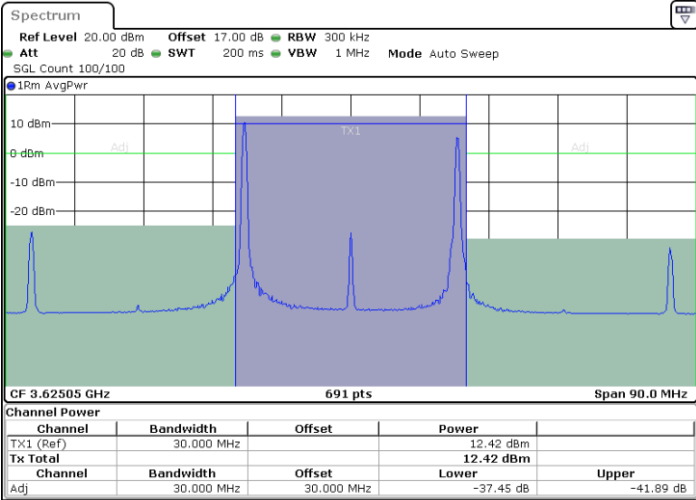

Middle Channel / FullIRB

N/A

LTE Band 48C / 5MHz+20MHz

16QAM

Highest Channel / 1RB0 and 1RB99

Highest Channel / 1RB24 and 1RB0

Highest Channel / FullIRB

N/A

LTE Band 48C / 10MHz+20MHz

16QAM

Lowest Channel / 1RB0 and 1RB9

Lowest Channel / 1RB49 and 1RB0

Lowest Channel / FullIRB

N/A

LTE Band 48C / 10MHz+20MHz

16QAM

Middle Channel / 1RB0 and 1RB99

Middle Channel / 1RB49 and 1RB0

Date: 23.DEC.2021 15:03:35

Date: 23.DEC.2021 15:11:45

Middle Channel / FullIRB

N/A

Date: 23.DEC.2021 14:54:45

LTE Band 48C / 10MHz+20MHz