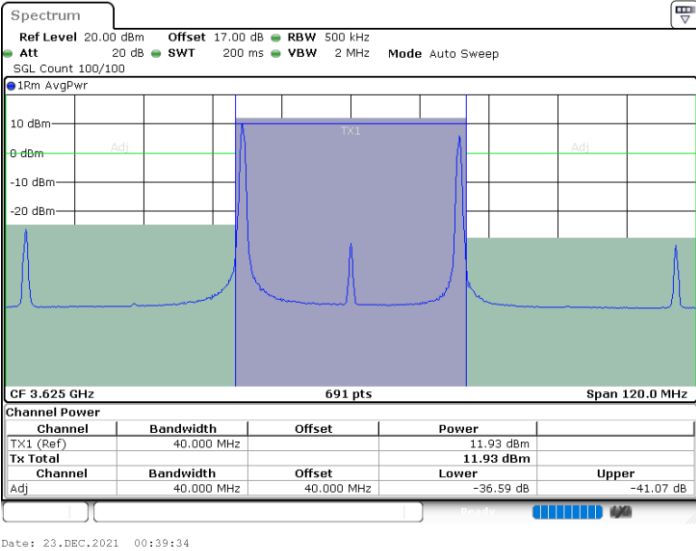

Highest Channel / 1RB0 and 1RB74

Highest Channel / 1RB99 and 1RB0

Highest Channel / FullIRB

N/A

LTE Band 48C / 20MHz+20MHz

QPSK

Lowest Channel / 1RB0 and 1RB9

Lowest Channel / 1RB99 and 1RB0

Lowest Channel / FullIRB

N/A

LTE Band 48C / 20MHz+20MHz

QPSK

MiddleChannel / 1RB0 and 1RB9

Middle Channel / 1RB9 and 1RB0

Middle Channel / FullIRB

N/A

LTE Band 48C / 20MHz+20MHz

QPSK

Highest Channel / 1RB0 and 1RB99

Highest Channel / 1RB99 and 1RB0

Highest Channel / FullIRB

N/A

LTE Band 48C / 5MHz+20MHz

16QAM