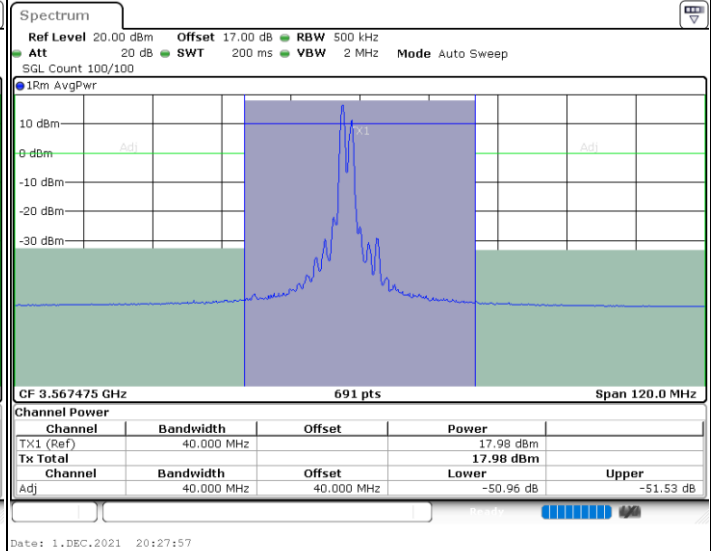

Lowest Channel / 1RB49 and 1RB0

Lowest Channel / FullIRB

N/A

LTE Band 48C / 10MHz+20MHz

64QAM

Middle Channel / 1RB0 and 1RB9

Middle Channel / 1RB49 and 1RB0

Middle Channel / FullIRB

N/A

LTE Band 48C / 10MHz+20MHz

64QAM

Highest Channel / 1RB0 and 1RB99

Highest Channel / 1RB49 and 1RB0

Highest Channel / FullIRB

N/A

LTE Band 48C / 15MHz+20MHz

64QAM

Lowest Channel / 1RB0 and 1RB99

Lowest Channel / 1RB74 and 1RB0

Lowest Channel / FullIRB

N/A

LTE Band 48C / 15MHz+20MHz

64QAM

Middle Channel / 1RB0 and 1RB9

Middle Channel / 1RB74 and 1RB0

Middle Channel / FullIRB

N/A

LTE Band 48C / 15MHz+20MHz

64QAM

Highest Channel / 1RB0 and 1RB99

Highest Channel / 1RB74 and 1RB0

Highest Channel / FullIRB