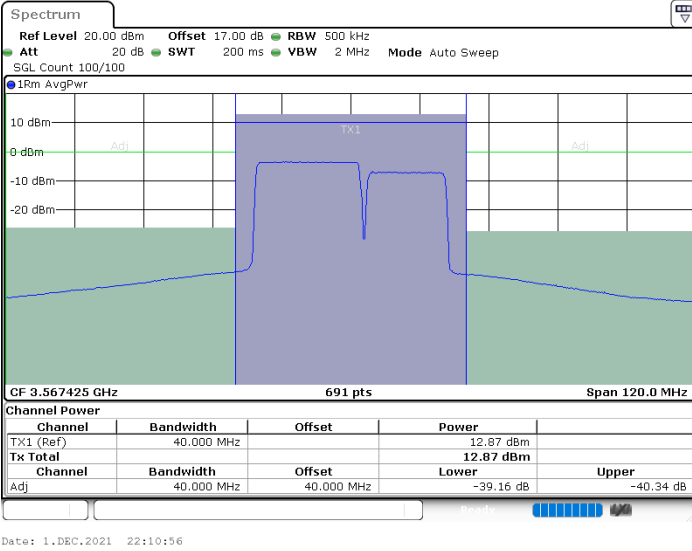

Middle Channel / FullIRB

N/A

Date: 23.DEC.2021 13:56:37

LTE Band 48C / 20MHz+10MHz

16QAM

Highest Channel / 1RB0 and 1RB49

Highest Channel / 1RB99 and 1RB0

Highest Channel / FullIRB

N/A

LTE Band 48C / 20MHz+15MHz

16QAM

Lowest Channel / 1RB0 and 1RB74

Lowest Channel / 1RB99 and 1RB0

Lowest Channel / FullIRB

N/A

LTE Band 48C / 20MHz+15MHz

LTE Band 48C / 20MHz+15MHz

16QAM

Highest Channel / 1RB0 and 1RB74

Highest Channel / 1RB99 and 1RB0

Highest Channel / FullIRB

N/A

LTE Band 48C / 20MHz+20MHz

16QAM