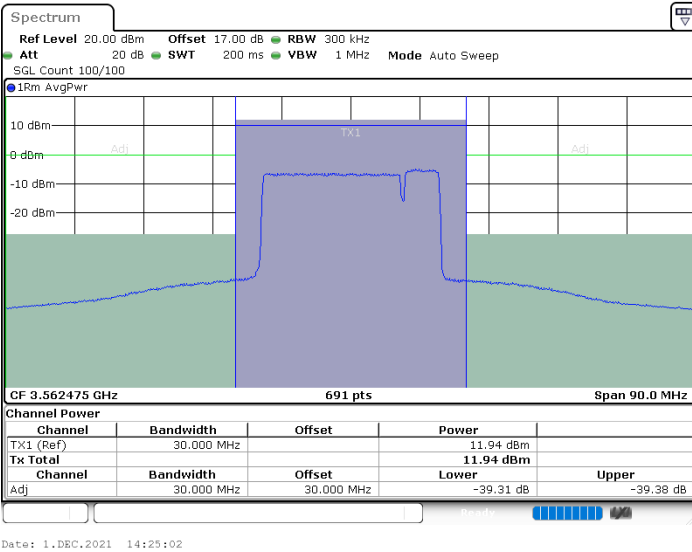

Date: 23.DEC.2021 11:02:25

Middle Channel / FullIRB

N/A

Date: 23.DEC.2021 10:45:09

LTE Band 48C / 15MHz+20MHz

16QAM

Highest Channel / 1RB0 and 1RB99

Highest Channel / 1RB74 and 1RB0

Highest Channel / FullIRB

N/A

LTE Band 48C / 20MHz+5MHz

16QAM

Lowest Channel / 1RB0 and 1RB24

Lowest Channel / 1RB99 and 1RB0

Lowest Channel / FullIRB

N/A

LTE Band 48C / 20MHz+5MHz

16QAM

Middle Channel / 1RB0 and 1RB24

Middle Channel / 1RB99 and 1RB0

Middle Channel / FullIRB

N/A

LTE Band 48C / 20MHz+5MHz

16QAM

Highest Channel / 1RB0 and 1RB24

Highest Channel / 1RB99 and 1RB0

Highest Channel / FullIRB

N/A

LTE Band 48C / 20MHz+10MHz

16QAM

Lowest Channel / 1RB0 and 1RB49

Lowest Channel / 1RB99 and 1RB0