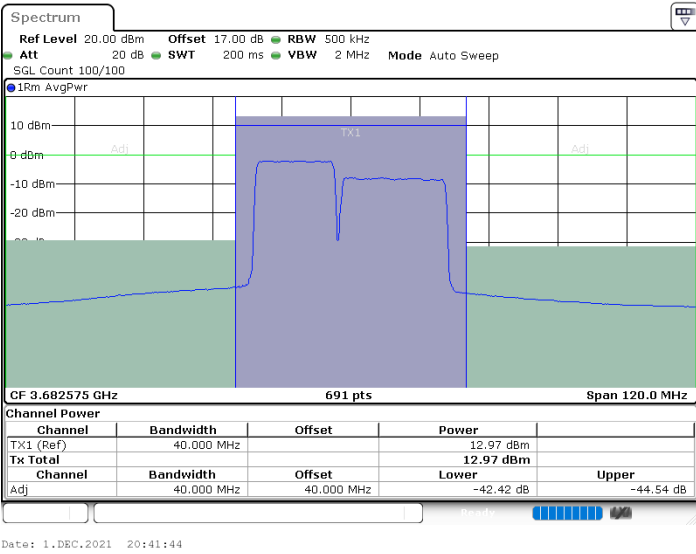

64QAM

Lowest Channel / 1RB0 and 1RB99

Lowest Channel / 1RB74 and 1RB0

Lowest Channel / FullIRB

N/A

LTE Band 48C / 15MHz+20MHz

64QAM

Middle Channel / 1RB0 and 1RB9

Middle Channel / 1RB74 and 1RB0

Middle Channel / FullIRB

N/A

LTE Band 48C / 15MHz+20MHz

64QAM

Highest Channel / 1RB0 and 1RB99

Highest Channel / 1RB74 and 1RB0

Highest Channel / FullIRB

N/A

LTE Band 48C / 20MHz+5MHz

64QAM

Lowest Channel / 1RB0 and 1RB24

Lowest Channel / 1RB99 and 1RB0

Lowest Channel / FullIRB

N/A

LTE Band 48C / 20MHz+5MHz