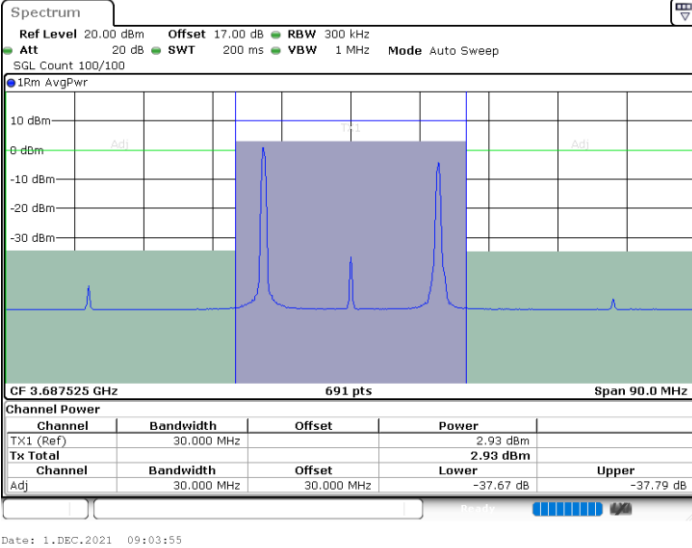

Middle Channel / FullIRB

N/A

LTE Band 48C / 5MHz+20MHz

16QAM

Highest Channel / 1RB0 and 1RB99

Highest Channel / 1RB24 and 1RB0

Highest Channel / FullIRB

N/A

LTE Band 48C / 10MHz+20MHz

16QAM

Lowest Channel / 1RB0 and 1RB9

Lowest Channel / 1RB49 and 1RB0

Lowest Channel / FullIRB

N/A

LTE Band 48C / 10MHz+20MHz

16QAM