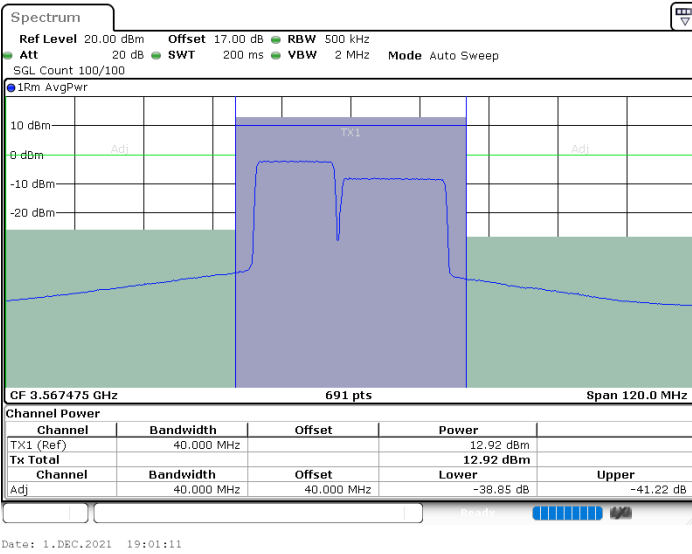

N/A

LTE Band 48C / 10MHz+20MHz

64QAM

Highest Channel / 1RB0 and 1RB99

Highest Channel / 1RB49 and 1RB0

Highest Channel / FullIRB

N/A

LTE Band 48C / 15MHz+20MHz

64QAM

Lowest Channel / 1RB0 and 1RB99

Lowest Channel / 1RB74 and 1RB0

Lowest Channel / FullIRB

N/A

LTE Band 48C / 15MHz+20MHz

64QAM

Middle Channel / 1RB0 and 1RB9

Middle Channel / 1RB74 and 1RB0

Middle Channel / FullIRB

N/A

LTE Band 48C / 15MHz+20MHz

64QAM

Highest Channel / 1RB0 and 1RB99

Highest Channel / 1RB74 and 1RB0

Highest Channel / FullIRB