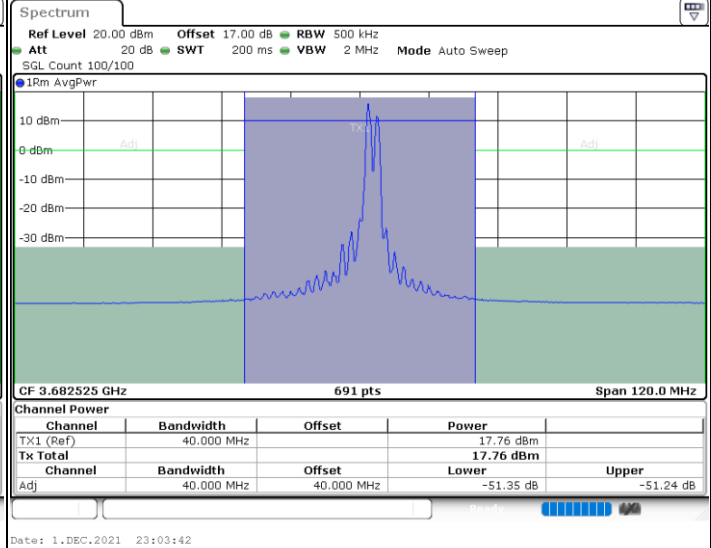

Highest Channel / FullIRB

N/A

LTE Band 48C / 20MHz+15MHz

QPSK

Lowest Channel / 1RB0 and 1RB74

Lowest Channel / 1RB99 and 1RB0

Lowest Channel / FullIRB

N/A

LTE Band 48C / 20MHz+15MHz

QPSK

Middle Channel / 1RB0 and 1RB74

Middle Channel / 1RB99 and 1RB0

Middle Channel / FullIRB

N/A

LTE Band 48C / 20MHz+15MHz

QPSK

Highest Channel / 1RB0 and 1RB74

Highest Channel / 1RB99 and 1RB0

Highest Channel / FullIRB

N/A

LTE Band 48C / 20MHz+20MHz

QPSK

Lowest Channel / 1RB0 and 1RB9

Lowest Channel / 1RB99 and 1RB0