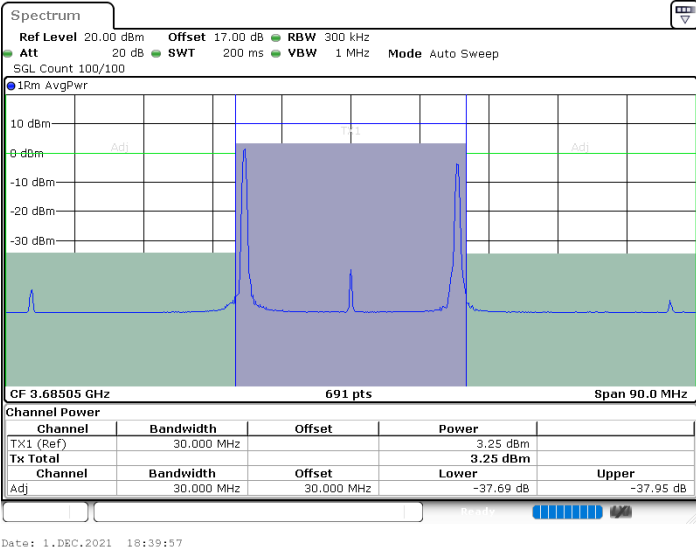

Lowest Channel / 1RB49 and 1RB0

Lowest Channel / FullIRB

N/A

LTE Band 48C / 10MHz+20MHz

64QAM

Middle Channel / 1RB0 and 1RB9

Middle Channel / 1RB49 and 1RB0

Middle Channel / FullIRB

N/A

LTE Band 48C / 10MHz+20MHz

64QAM

Highest Channel / 1RB0 and 1RB99

Highest Channel / 1RB49 and 1RB0

Highest Channel / FullIRB

N/A

LTE Band 48C / 15MHz+20MHz

64QAM

Lowest Channel / 1RB0 and 1RB99

Lowest Channel / 1RB74 and 1RB0

Lowest Channel / FullIRB

N/A

LTE Band 48C / 15MHz+20MHz

64QAM

Middle Channel / 1RB0 and 1RB9