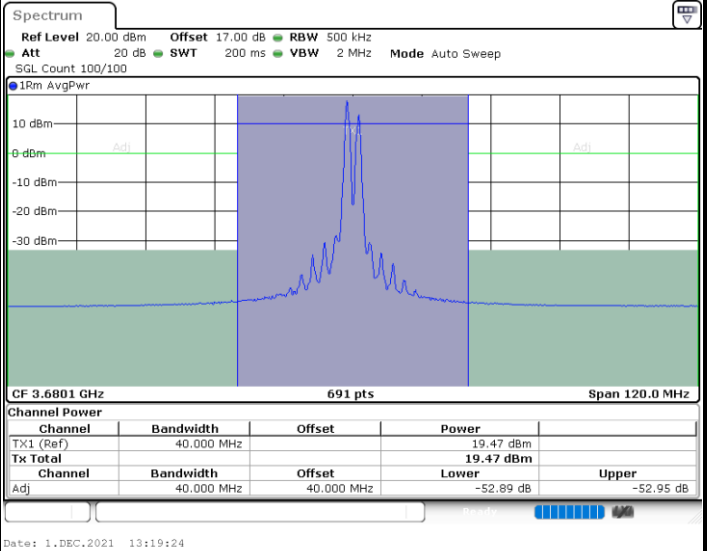

Highest Channel / 1RB0 and 1RB74

Highest Channel / 1RB99 and 1RB0

Highest Channel / FullIRB

N/A

LTE Band 48C / 20MHz+20MHz

QPSK

Lowest Channel / 1RB0 and 1RB9

Lowest Channel / 1RB99 and 1RB0

Lowest Channel / FullIRB

N/A

LTE Band 48C / 20MHz+20MHz

QPSK

MiddleChannel / 1RB0 and 1RB9

Middle Channel / 1RB9 and 1RB0

Middle Channel / FullIRB

N/A

LTE Band 48C / 20MHz+20MHz

QPSK

Highest Channel / 1RB0 and 1RB99

Highest Channel / 1RB99 and 1RB0

Highest Channel / FullIRB

N/A

LTE Band 48C / 5MHz+20MHz

16QAM