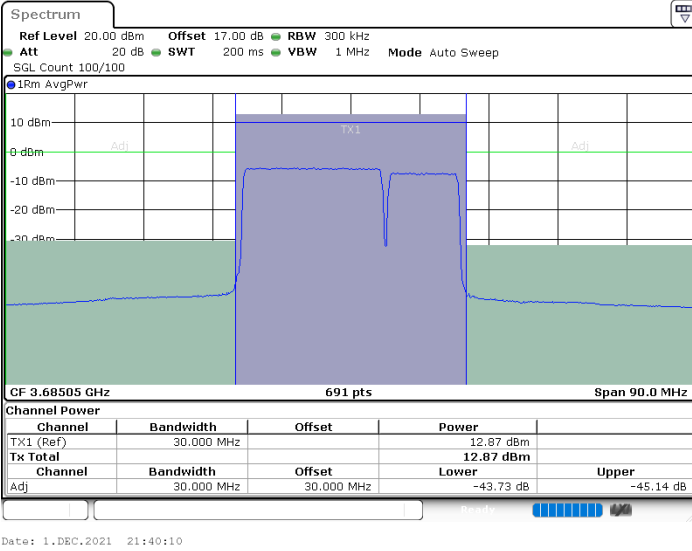

LTE Band 48C / 20MHz+10MHz

QPSK

Lowest Channel / 1RB0 and 1RB49

Lowest Channel / 1RB99 and 1RB0

Lowest Channel / FullIRB

N/A

LTE Band 48C / 20MHz+10MHz

QPSK

Middle Channel / 1RB0 and 1RB49

Middle Channel / 1RB99 and 1RB0

Middle Channel / FullIRB

N/A

LTE Band 48C / 20MHz+10MHz

QPSK

Highest Channel / 1RB0 and 1RB49

Highest Channel / 1RB99 and 1RB0

Highest Channel / FullIRB

N/A

LTE Band 48C / 20MHz+15MHz

QPSK

Lowest Channel / 1RB0 and 1RB74

Lowest Channel / 1RB99 and 1RB0

Lowest Channel / FullIRB

N/A