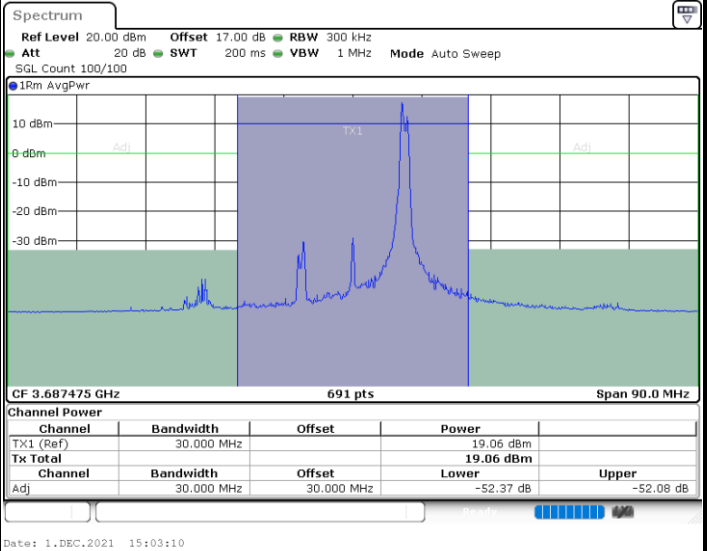

Highest Channel / FullIRB

N/A

LTE Band 48C / 20MHz+5MHz

16QAM

Lowest Channel / 1RB0 and 1RB24

Lowest Channel / 1RB99 and 1RB0

Lowest Channel / FullIRB

N/A

LTE Band 48C / 20MHz+5MHz

16QAM

Middle Channel / 1RB0 and 1RB24

Middle Channel / 1RB99 and 1RB0

Middle Channel / FullIRB

N/A

LTE Band 48C / 20MHz+5MHz

16QAM

Highest Channel / 1RB0 and 1RB24

Highest Channel / 1RB99 and 1RB0

Highest Channel / FullIRB

N/A

LTE Band 48C / 20MHz+10MHz

16QAM

Lowest Channel / 1RB0 and 1RB49

Lowest Channel / 1RB99 and 1RB0