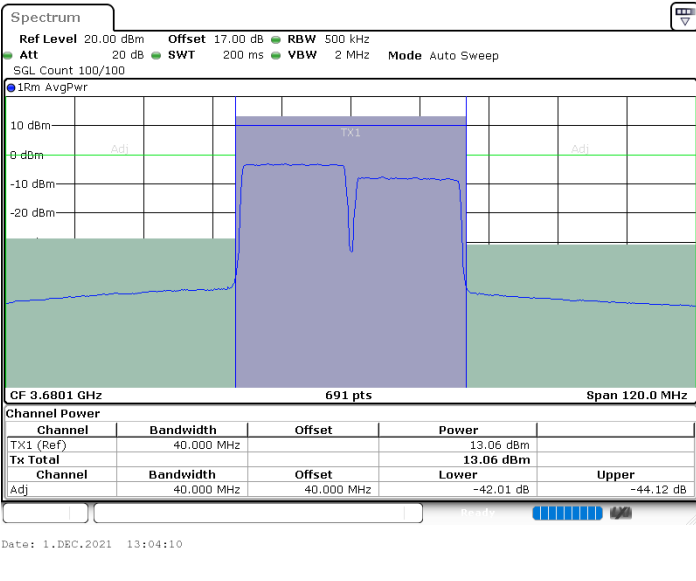

Lowest Channel / 1RB0 and 1RB9

Lowest Channel / 1RB99 and 1RB0

Lowest Channel / FullIRB

N/A

LTE Band 48C / 20MHz+20MHz

16QAM

MiddleChannel / 1RB0 and 1RB99

Middle Channel / 1RB99 and 1RB0

Middle Channel / FullIRB

N/A

LTE Band 48C / 20MHz+20MHz

16QAM

Highest Channel / 1RB0 and 1RB99

Highest Channel / 1RB99 and 1RB0

Highest Channel / FullIRB

N/A

LTE Band 48C / 5MHz+20MHz

64QAM

Lowest Channel / 1RB0 and 1RB9

Lowest Channel / 1RB24 and 1RB0

Lowest Channel / FullIRB

N/A

LTE Band 48C / 5MHz+20MHz

64QAM