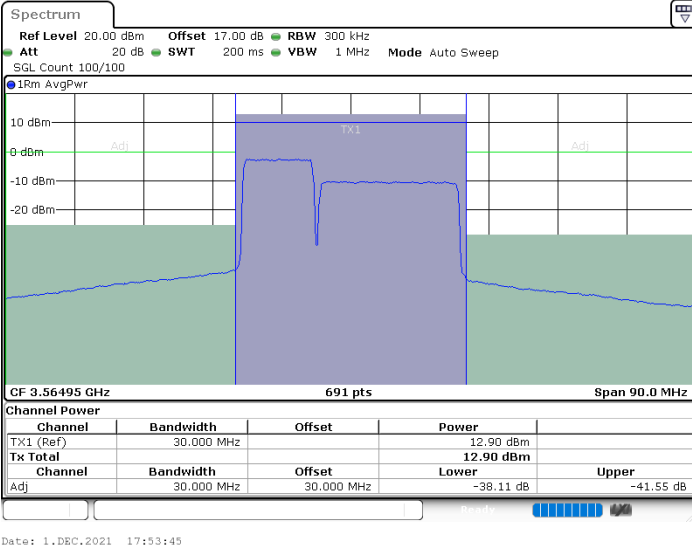

Middle Channel / FullIRB

N/A

LTE Band 48C / 5MHz+20MHz

16QAM

Highest Channel / 1RB0 and 1RB99

Highest Channel / 1RB24 and 1RB0

Highest Channel / FullIRB

N/A

LTE Band 48C / 10MHz+20MHz

16QAM

Lowest Channel / 1RB0 and 1RB9

Lowest Channel / 1RB49 and 1RB0

Lowest Channel / FullIRB

N/A

LTE Band 48C / 10MHz+20MHz

16QAM

Middle Channel / 1RB0 and 1RB99

Middle Channel / 1RB49 and 1RB0

Date: 23.DEC.2021 15:03:35

Date: 23.DEC.2021 15:11:45

Middle Channel / FullIRB

N/A

Date: 23.DEC.2021 14:54:45

LTE Band 48C / 10MHz+20MHz

16QAM

Highest Channel / 1RB0 and 1RB99

Highest Channel / 1RB49 and 1RB0

Highest Channel / FullIRB

N/A

LTE Band 48C / 15MHz+20MHz

16QAM

Lowest Channel / 1RB0 and 1RB99