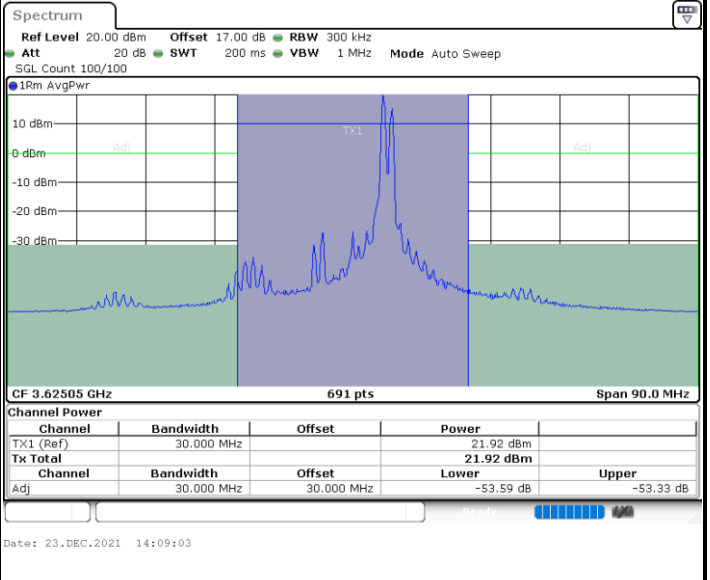

LTE Band 48C / 20MHz+10MHz

QPSK

Lowest Channel / 1RB0 and 1RB49

Lowest Channel / 1RB99 and 1RB0

Lowest Channel / FullIRB

N/A

LTE Band 48C / 20MHz+10MHz

QPSK

Middle Channel / 1RB0 and 1RB49

Middle Channel / 1RB99 and 1RB0

Middle Channel / FullIRB

N/A

LTE Band 48C / 20MHz+10MHz

QPSK

Highest Channel / 1RB0 and 1RB49

Highest Channel / 1RB99 and 1RB0