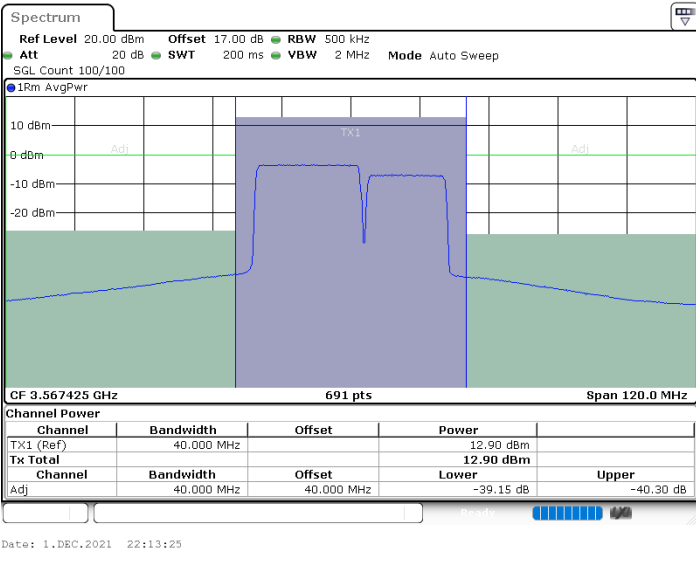

Middle Channel / FullIRB

N/A

LTE Band 48C / 20MHz+10MHz

64QAM

Highest Channel / 1RB0 and 1RB49

Highest Channel / 1RB99 and 1RB0

Highest Channel / FullIRB

N/A

LTE Band 48C / 20MHz+15MHz

64QAM

Lowest Channel / 1RB0 and 1RB74

Lowest Channel / 1RB99 and 1RB0

Lowest Channel / FullIRB

N/A

LTE Band 48C / 20MHz+15MHz

64QAM

Middle Channel / 1RB0 and 1RB74

Middle Channel / 1RB99 and 1RB0

Date: 23.DEC.2021 09:49:24

Date: 23.DEC.2021 09:57:41

Middle Channel / FullIRB

N/A

Date: 23.DEC.2021 09:41:48

LTE Band 48C / 20MHz+15MHz