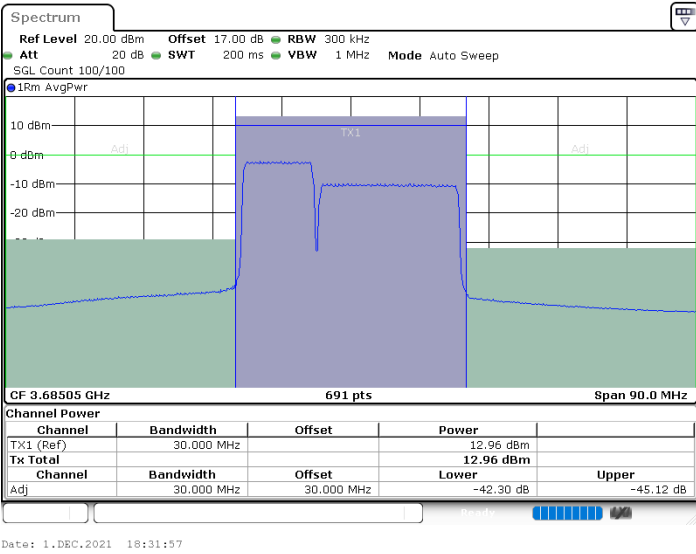

Lowest Channel / 1RB49 and 1RB0

Lowest Channel / FullIRB

N/A

LTE Band 48C / 10MHz+20MHz

64QAM

Middle Channel / 1RB0 and 1RB9

Middle Channel / 1RB49 and 1RB0

Middle Channel / FullIRB

N/A

LTE Band 48C / 10MHz+20MHz

64QAM

Highest Channel / 1RB0 and 1RB99

Highest Channel / 1RB49 and 1RB0

Highest Channel / FullIRB

N/A

LTE Band 48C / 15MHz+20MHz

64QAM

Lowest Channel / 1RB0 and 1RB99

Lowest Channel / 1RB74 and 1RB0

Lowest Channel / FullIRB

N/A

LTE Band 48C / 15MHz+20MHz

64QAM

Middle Channel / 1RB0 and 1RB9