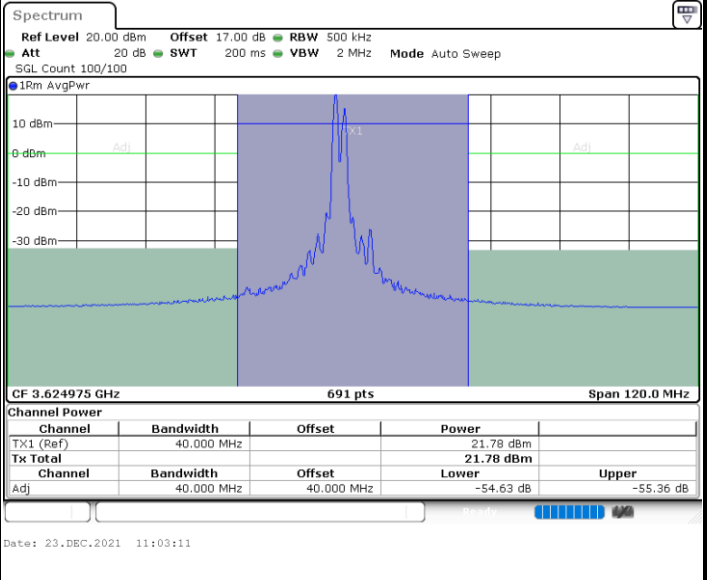

N/A

LTE Band 48C / 10MHz+20MHz

64QAM

Highest Channel / 1RB0 and 1RB99

Highest Channel / 1RB49 and 1RB0

Highest Channel / FullIRB

N/A

LTE Band 48C / 15MHz+20MHz

64QAM

Lowest Channel / 1RB0 and 1RB99

Lowest Channel / 1RB74 and 1RB0

Lowest Channel / FullIRB

N/A

LTE Band 48C / 15MHz+20MHz

64QAM

Middle Channel / 1RB0 and 1RB9

Middle Channel / 1RB74 and 1RB0

Middle Channel / FullIRB

N/A

LTE Band 48C / 15MHz+20MHz

64QAM

Highest Channel / 1RB0 and 1RB99

Highest Channel / 1RB74 and 1RB0

Highest Channel / FullIRB