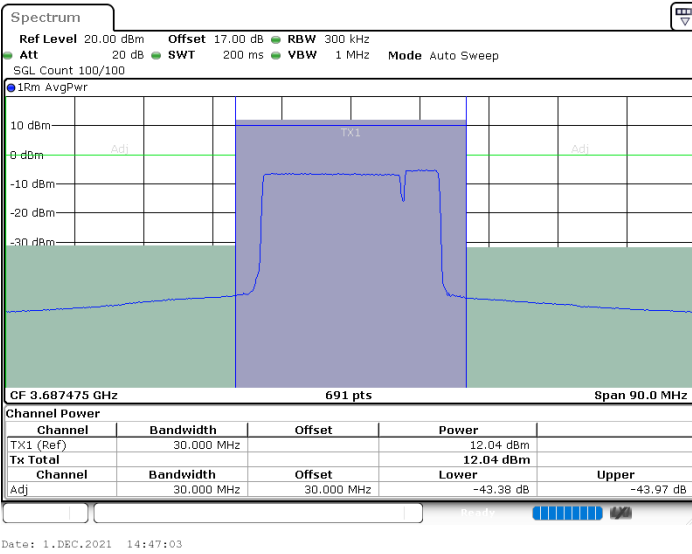

LTE Band 48C / 20MHz+5MHz

64QAM

Highest Channel / 1RB0 and 1RB24

Highest Channel / 1RB99 and 1RB0

Highest Channel / FullIRB

N/A

LTE Band 48C / 20MHz+10MHz

64QAM

Lowest Channel / 1RB0 and 1RB49

Lowest Channel / 1RB99 and 1RB0

Lowest Channel / FullIRB

N/A

LTE Band 48C / 20MHz+10MHz

64QAM

Middle Channel / 1RB0 and 1RB49

Middle Channel / 1RB99 and 1RB0

Middle Channel / FullIRB

N/A

LTE Band 48C / 20MHz+10MHz

64QAM

Highest Channel / 1RB0 and 1RB49

Highest Channel / 1RB99 and 1RB0

Highest Channel / FullIRB

N/A