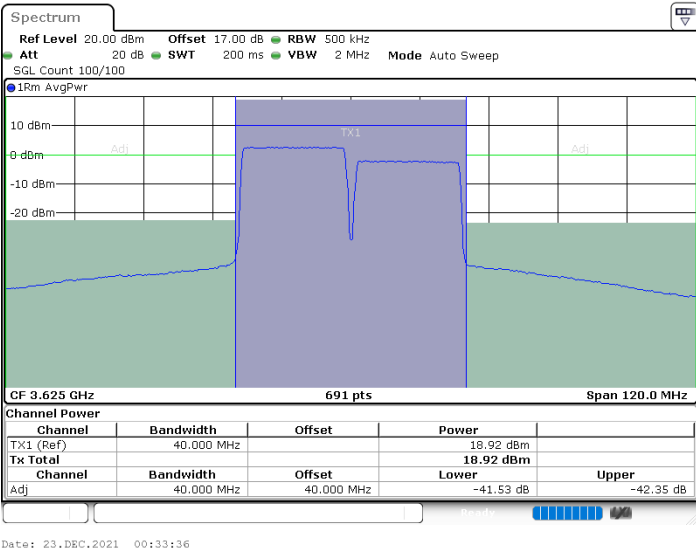

Highest Channel / 1RB0 and 1RB74

Highest Channel / 1RB99 and 1RB0

Highest Channel / FullIRB

N/A

LTE Band 48C / 20MHz+20MHz

QPSK

Lowest Channel / 1RB0 and 1RB9

Lowest Channel / 1RB99 and 1RB0

Lowest Channel / FullIRB

N/A

LTE Band 48C / 20MHz+20MHz

QPSK

MiddleChannel / 1RB0 and 1RB9

Middle Channel / 1RB9 and 1RB0

Middle Channel / FullIRB

N/A

LTE Band 48C / 20MHz+20MHz

QPSK

Highest Channel / 1RB0 and 1RB99

Highest Channel / 1RB99 and 1RB0

Highest Channel / FullIRB

N/A

LTE Band 48C / 5MHz+20MHz

16QAM