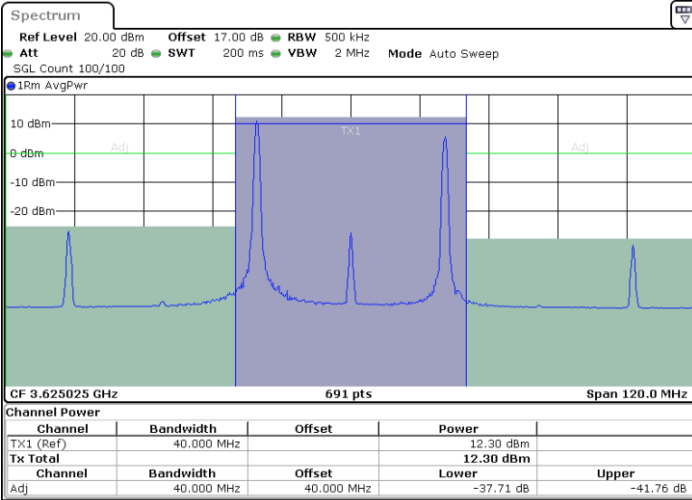

Middle Channel / FullIRB

N/A

LTE Band 48C / 20MHz+10MHz

64QAM

Highest Channel / 1RB0 and 1RB49

Highest Channel / 1RB99 and 1RB0

Highest Channel / FullIRB

N/A

LTE Band 48C / 20MHz+15MHz

64QAM

Lowest Channel / 1RB0 and 1RB74

Lowest Channel / 1RB99 and 1RB0

Lowest Channel / FullIRB

N/A

LTE Band 48C / 20MHz+15MHz

64QAM

Middle Channel / 1RB0 and 1RB74

Middle Channel / 1RB99 and 1RB0

Date: 23.DEC.2021 09:49:24

Date: 23.DEC.2021 09:57:41

Middle Channel / FullIRB

N/A

Date: 23.DEC.2021 09:41:48

LTE Band 48C / 20MHz+15MHz