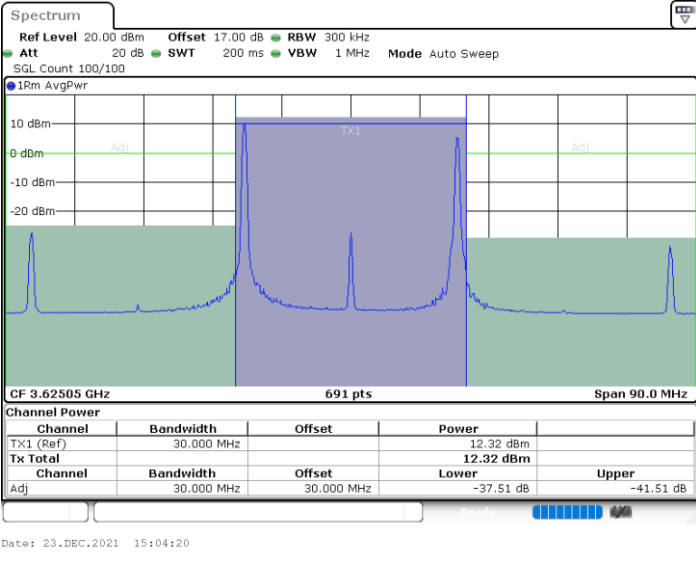

64QAM

Highest Channel / 1RB0 and 1RB99

Highest Channel / 1RB24 and 1RB0

Highest Channel / FullIRB

N/A

LTE Band 48C / 10MHz+20MHz

64QAM

Lowest Channel / 1RB0 and 1RB9

Lowest Channel / 1RB49 and 1RB0

Lowest Channel / FullIRB

N/A

LTE Band 48C / 10MHz+20MHz

64QAM

Middle Channel / 1RB0 and 1RB9

Middle Channel / 1RB49 and 1RB0

Middle Channel / FullIRB

N/A

LTE Band 48C / 10MHz+20MHz

64QAM

Highest Channel / 1RB0 and 1RB99

Highest Channel / 1RB49 and 1RB0

Highest Channel / FullIRB

N/A

LTE Band 48C / 15MHz+20MHz