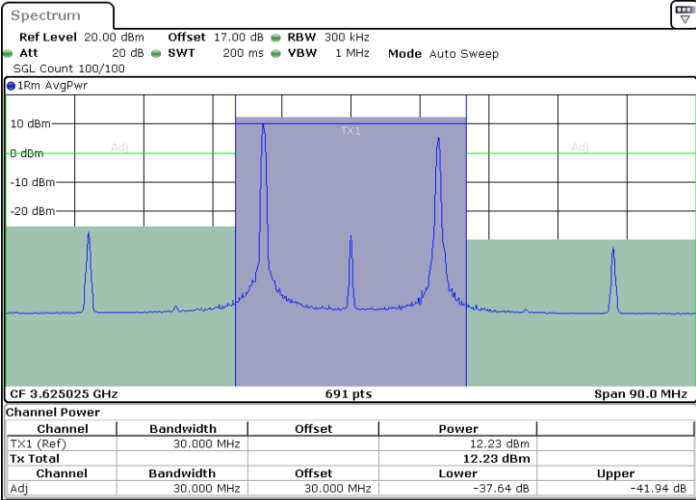

Date: 23.DEC.2021 00:52:42

Middle Channel / FullIRB

N/A

Date: 23.DEC.2021 00:36:36

LTE Band 48C / 20MHz+20MHz

64QAM

Highest Channel / 1RB0 and 1RB99

Highest Channel / 1RB99 and 1RB0

Highest Channel / FullIRB

N/A

LTE Band 48C / 5MHz+20MHz

256QAM

Lowest Channel / 1RB0 and 1RB9

Lowest Channel / 1RB24 and 1RB0

Lowest Channel / FullIRB

N/A

LTE Band 48C / 5MHz+20MHz

256QAM

Middle Channel / 1RB0 and 1RB9

Middle Channel / 1RB24 and 1RB0

Date: 23.DEC.2021 16:53:59

Date: 23.DEC.2021 17:03:48

Middle Channel / FullIRB

N/A