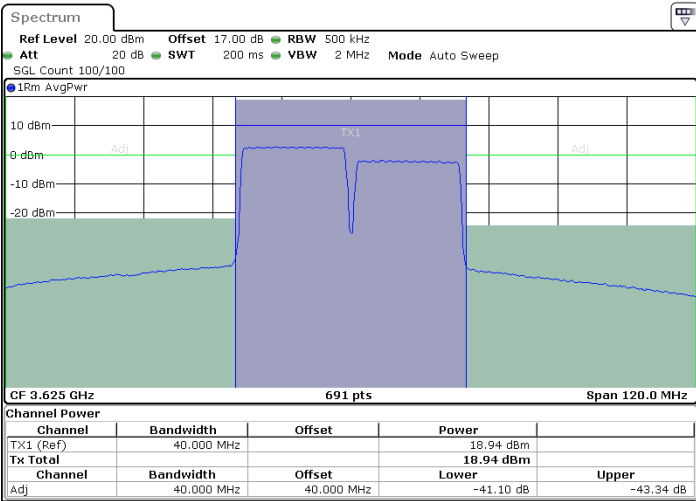

64QAM

Highest Channel / 1RB0 and 1RB74

Highest Channel / 1RB99 and 1RB0

Highest Channel / FullIRB

N/A

LTE Band 48C / 20MHz+20MHz

64QAM

Lowest Channel / 1RB0 and 1RB9

Lowest Channel / 1RB99 and 1RB0

Lowest Channel / FullIRB

N/A

LTE Band 48C / 20MHz+20MHz

64QAM

MiddleChannel / 1RB0 and 1RB99

Middle Channel / 1RB99 and 1RB0

Date: 23.DEC.2021 00:44:19

Date: 23.DEC.2021 00:52:42

Middle Channel / FullIRB

N/A

Date: 23.DEC.2021 00:36:36

LTE Band 48C / 20MHz+20MHz

64QAM

Highest Channel / 1RB0 and 1RB99

Highest Channel / 1RB99 and 1RB0

Highest Channel / FullIRB

N/A

LTE Band 48C / 5MHz+20MHz

256QAM

Lowest Channel / 1RB0 and 1RB9

Lowest Channel / 1RB24 and 1RB0

Lowest Channel / FullIRB

N/A