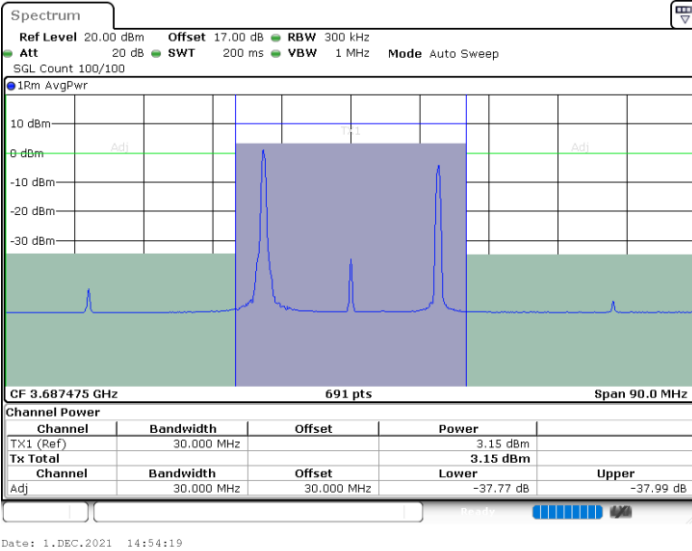

Highest Channel / FullIRB

N/A

LTE Band 48C / 20MHz+5MHz

16QAM

Lowest Channel / 1RB0 and 1RB24

Lowest Channel / 1RB99 and 1RB0

Lowest Channel / FullIRB

N/A

LTE Band 48C / 20MHz+5MHz

16QAM

Middle Channel / 1RB0 and 1RB24

Middle Channel / 1RB99 and 1RB0

Middle Channel / FullIRB

N/A

LTE Band 48C / 20MHz+5MHz

16QAM

Highest Channel / 1RB0 and 1RB24

Highest Channel / 1RB99 and 1RB0

Highest Channel / FullIRB

N/A

LTE Band 48C / 20MHz+10MHz

16QAM

Lowest Channel / 1RB0 and 1RB49

Lowest Channel / 1RB99 and 1RB0