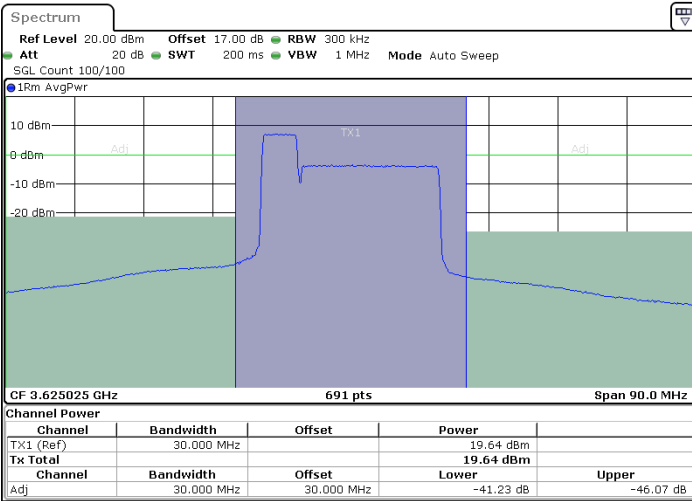

LTE Band 48C / 5MHz+20MHz

64QAM

Lowest Channel / 1RB0 and 1RB9

Lowest Channel / 1RB24 and 1RB0

Lowest Channel / FullIRB

N/A

LTE Band 48C / 5MHz+20MHz

64QAM

Middle Channel / 1RB0 and 1RB9

Middle Channel / 1RB24 and 1RB0

Date: 23.DEC.2021 16:51:52

Date: 23.DEC.2021 17:01:42

Middle Channel / FullIRB

N/A

Date: 23.DEC.2021 16:44:25

LTE Band 48C / 5MHz+20MHz

64QAM

Highest Channel / 1RB0 and 1RB99

Highest Channel / 1RB24 and 1RB0

Highest Channel / FullIRB

N/A

LTE Band 48C / 10MHz+20MHz

64QAM

Lowest Channel / 1RB0 and 1RB9