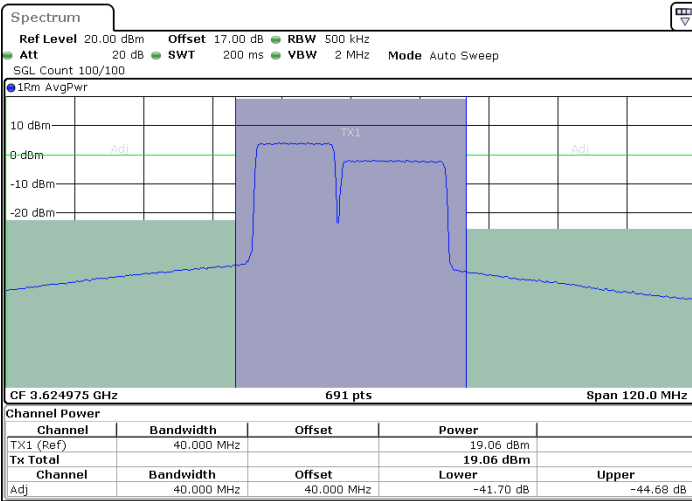

16QAM

Highest Channel / 1RB0 and 1RB99

Highest Channel / 1RB49 and 1RB0

Highest Channel / FullIRB

N/A

LTE Band 48C / 15MHz+20MHz

16QAM

Lowest Channel / 1RB0 and 1RB99

Lowest Channel / 1RB74 and 1RB0

Lowest Channel / FullIRB

N/A

LTE Band 48C / 15MHz+20MHz

16QAM

Middle Channel / 1RB0 and 1RB9

Middle Channel / 1RB74 and 1RB0

Date: 23.DEC.2021 10:54:08

Date: 23.DEC.2021 11:02:25

Middle Channel / FullIRB

N/A

Date: 23.DEC.2021 10:45:09

LTE Band 48C / 15MHz+20MHz

16QAM

Highest Channel / 1RB0 and 1RB99

Highest Channel / 1RB74 and 1RB0

Highest Channel / FullIRB

N/A

LTE Band 48C / 20MHz+5MHz

16QAM

Lowest Channel / 1RB0 and 1RB24

Lowest Channel / 1RB99 and 1RB0

Lowest Channel / FullIRB

N/A