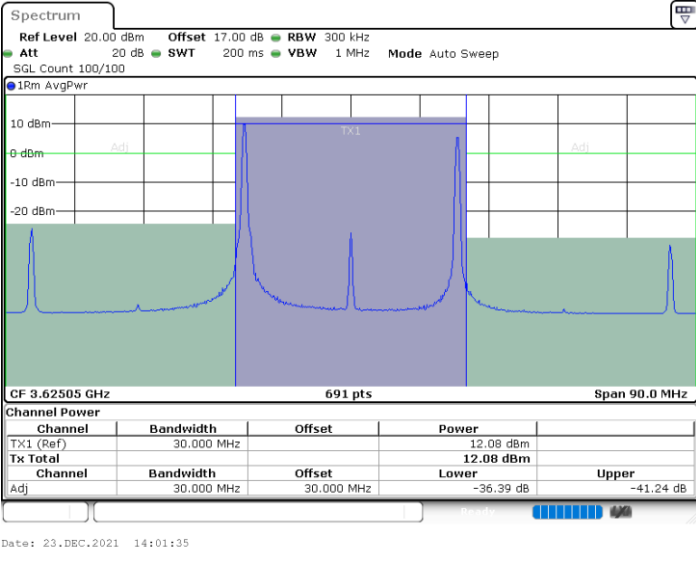

LTE Band 48C / 20MHz+10MHz

QPSK

Lowest Channel / 1RB0 and 1RB49

Lowest Channel / 1RB99 and 1RB0

Lowest Channel / FullIRB

N/A

LTE Band 48C / 20MHz+10MHz

QPSK

Middle Channel / 1RB0 and 1RB49

Middle Channel / 1RB99 and 1RB0

Middle Channel / FullIRB

N/A

LTE Band 48C / 20MHz+10MHz

QPSK

Highest Channel / 1RB0 and 1RB49

Highest Channel / 1RB99 and 1RB0