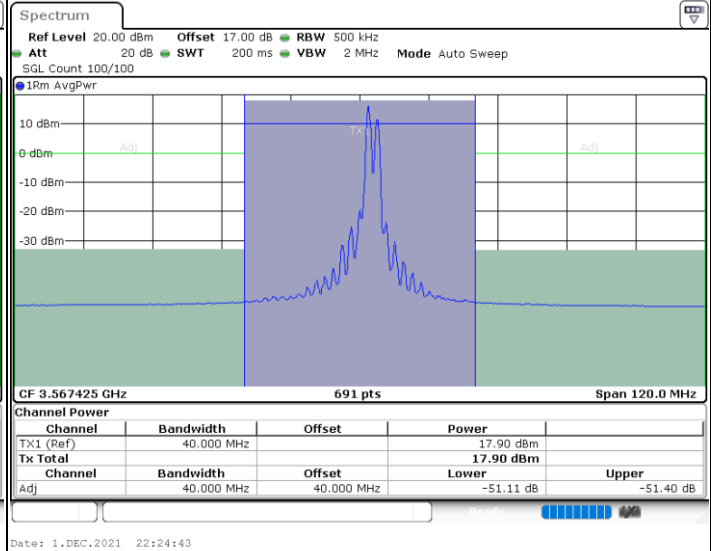

Middle Channel / 1RB0 and 1RB49

Middle Channel / 1RB99 and 1RB0

Middle Channel / FullIRB

N/A

LTE Band 48C / 20MHz+10MHz

QPSK

Highest Channel / 1RB0 and 1RB49

Highest Channel / 1RB99 and 1RB0

Highest Channel / FullIRB

N/A

LTE Band 48C / 20MHz+15MHz

QPSK

Lowest Channel / 1RB0 and 1RB74

Lowest Channel / 1RB99 and 1RB0

Lowest Channel / FullIRB

N/A

LTE Band 48C / 20MHz+15MHz

QPSK

Middle Channel / 1RB0 and 1RB74

Middle Channel / 1RB99 and 1RB0

Middle Channel / FullIRB

N/A

LTE Band 48C / 20MHz+15MHz

QPSK

Highest Channel / 1RB0 and 1RB74

Highest Channel / 1RB99 and 1RB0

Highest Channel / FullIRB

N/A

LTE Band 48C / 20MHz+20MHz

QPSK

Lowest Channel / 1RB0 and 1RB9

Lowest Channel / 1RB99 and 1RB0