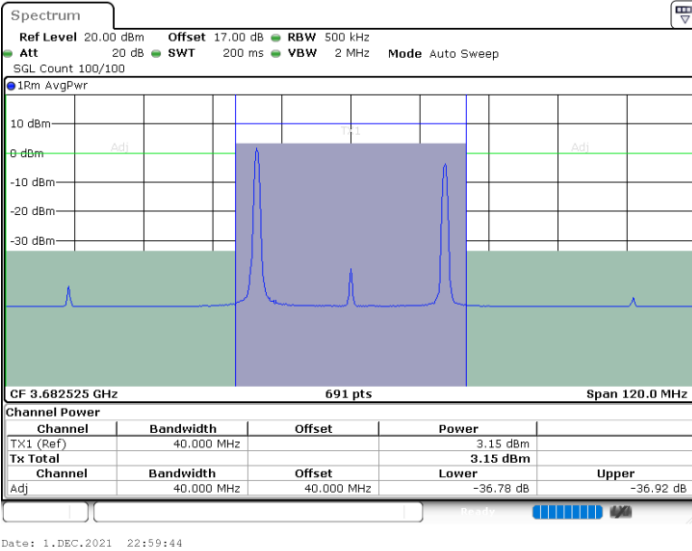

N/A

LTE Band 48C / 20MHz+15MHz

16QAM

Lowest Channel / 1RB0 and 1RB74

Lowest Channel / 1RB99 and 1RB0

Lowest Channel / FullIRB

N/A

LTE Band 48C / 20MHz+15MHz

LTE Band 48C / 20MHz+15MHz

16QAM

Highest Channel / 1RB0 and 1RB74

Highest Channel / 1RB99 and 1RB0

Highest Channel / FullIRB

N/A

LTE Band 48C / 20MHz+20MHz

16QAM