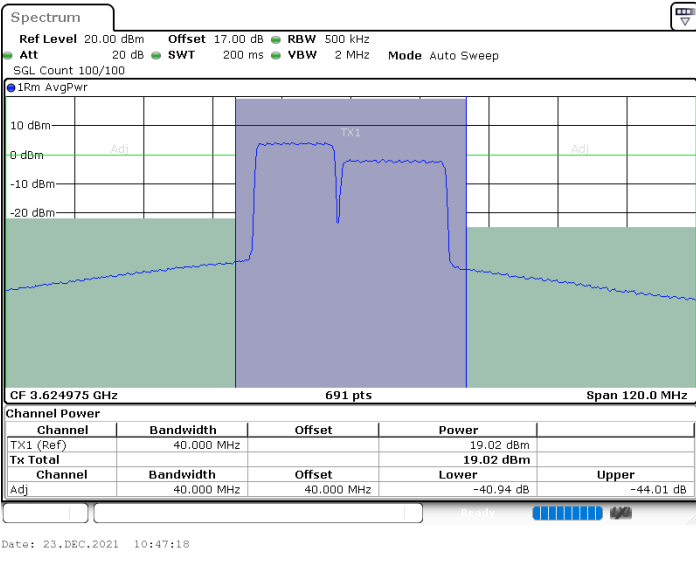

N/A

LTE Band 48C / 10MHz+20MHz

64QAM

Highest Channel / 1RB0 and 1RB99

Highest Channel / 1RB49 and 1RB0

Highest Channel / FullIRB

N/A

LTE Band 48C / 15MHz+20MHz

64QAM

Lowest Channel / 1RB0 and 1RB99

Lowest Channel / 1RB74 and 1RB0

Lowest Channel / FullIRB

N/A

LTE Band 48C / 15MHz+20MHz

64QAM

Middle Channel / 1RB0 and 1RB9

Middle Channel / 1RB74 and 1RB0

Middle Channel / FullIRB

N/A

LTE Band 48C / 15MHz+20MHz

64QAM

Highest Channel / 1RB0 and 1RB99

Highest Channel / 1RB74 and 1RB0

Highest Channel / FullIRB