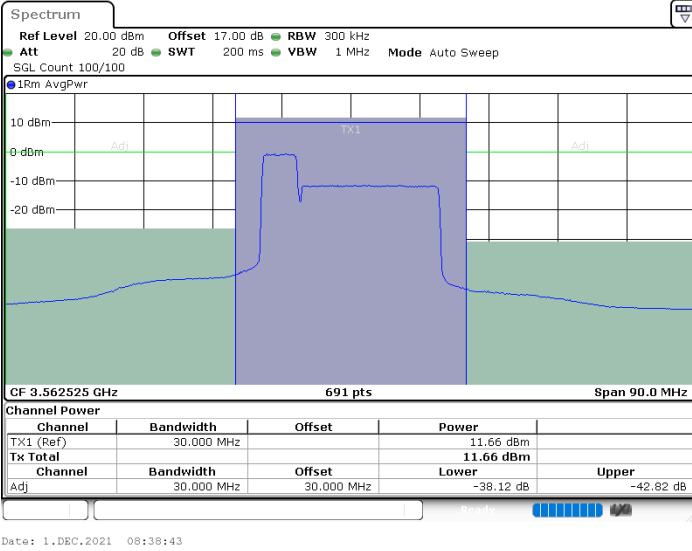

Middle Channel / FullIRB

N/A

LTE Band 48C / 20MHz+20MHz

16QAM

Highest Channel / 1RB0 and 1RB99

Highest Channel / 1RB99 and 1RB0

Highest Channel / FullIRB

N/A

LTE Band 48C / 5MHz+20MHz

64QAM

Lowest Channel / 1RB0 and 1RB9

Lowest Channel / 1RB24 and 1RB0

Lowest Channel / FullIRB

N/A

LTE Band 48C / 5MHz+20MHz

64QAM

Middle Channel / 1RB0 and 1RB9

Middle Channel / 1RB24 and 1RB0

Date: 23.DEC.2021 16:51:52

Date: 23.DEC.2021 17:01:42

Middle Channel / FullIRB

N/A

Date: 23.DEC.2021 16:44:25

LTE Band 48C / 5MHz+20MHz