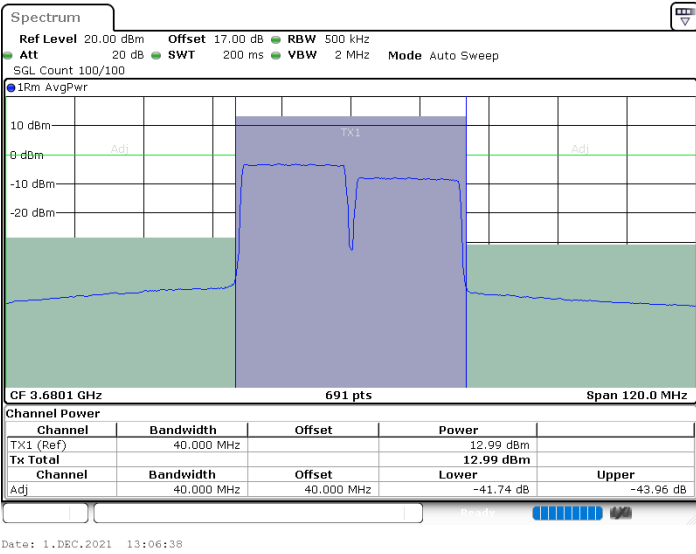

Lowest Channel / 1RB99 and 1RB0

Lowest Channel / FullIRB

N/A

LTE Band 48C / 20MHz+20MHz

64QAM

MiddleChannel / 1RB0 and 1RB99

Middle Channel / 1RB99 and 1RB0

Date: 23.DEC.2021 00:44:19

Date: 23.DEC.2021 00:52:42

Middle Channel / FullIRB

N/A

Date: 23.DEC.2021 00:36:36

LTE Band 48C / 20MHz+20MHz

64QAM

Highest Channel / 1RB0 and 1RB99

Highest Channel / 1RB99 and 1RB0

Highest Channel / FullIRB

N/A

LTE Band 48C / 5MHz+20MHz

256QAM

Lowest Channel / 1RB0 and 1RB9

Lowest Channel / 1RB24 and 1RB0

Lowest Channel / FullIRB

N/A