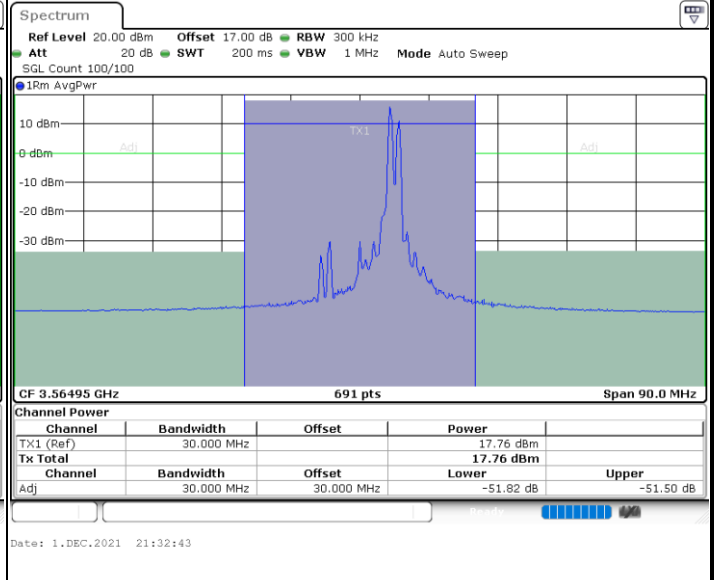

LTE Band 48C / 20MHz+5MHz

64QAM

Highest Channel / 1RB0 and 1RB24

Highest Channel / 1RB99 and 1RB0

Highest Channel / FullIRB

N/A

LTE Band 48C / 20MHz+10MHz

64QAM

Lowest Channel / 1RB0 and 1RB49

Lowest Channel / 1RB99 and 1RB0

Lowest Channel / FullIRB

N/A

LTE Band 48C / 20MHz+10MHz

64QAM

Middle Channel / 1RB0 and 1RB49

Middle Channel / 1RB99 and 1RB0