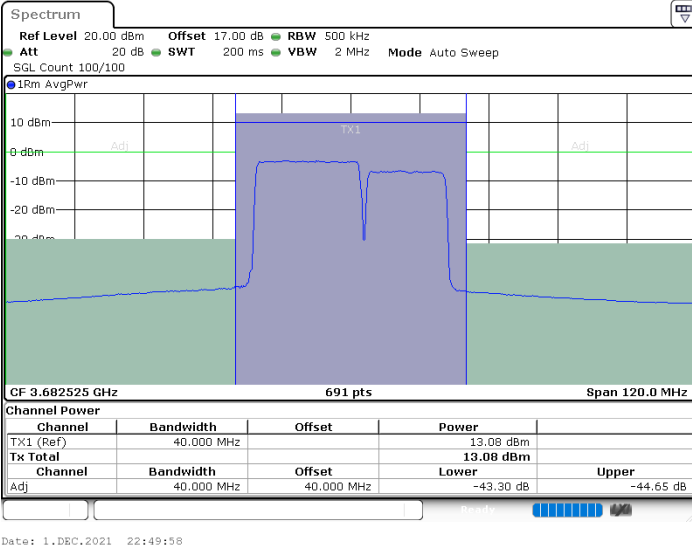

LTE Band 48C / 20MHz+15MHz

16QAM

Highest Channel / 1RB0 and 1RB74

Highest Channel / 1RB99 and 1RB0

Highest Channel / FullIRB

N/A

LTE Band 48C / 20MHz+20MHz

16QAM

Lowest Channel / 1RB0 and 1RB9

Lowest Channel / 1RB99 and 1RB0

Lowest Channel / FullIRB

N/A

LTE Band 48C / 20MHz+20MHz

16QAM

MiddleChannel / 1RB0 and 1RB99

Middle Channel / 1RB99 and 1RB0

Middle Channel / FullIRB

N/A

LTE Band 48C / 20MHz+20MHz

16QAM

Highest Channel / 1RB0 and 1RB99

Highest Channel / 1RB99 and 1RB0

Highest Channel / FullIRB

N/A