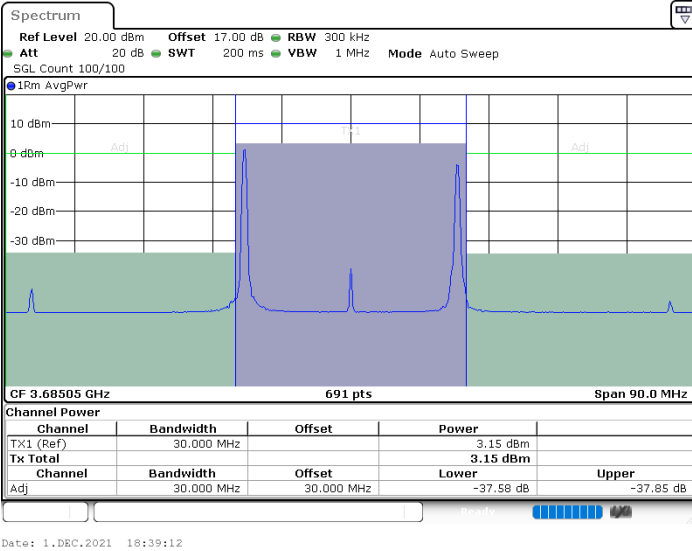

LTE Band 48C / 10MHz+20MHz

16QAM

Lowest Channel / 1RB0 and 1RB9

Lowest Channel / 1RB49 and 1RB0

Lowest Channel / FullIRB

N/A

LTE Band 48C / 10MHz+20MHz

16QAM

Middle Channel / 1RB0 and 1RB99

Middle Channel / 1RB49 and 1RB0

Date: 23.DEC.2021 15:03:35

Date: 23.DEC.2021 15:11:45

Middle Channel / FullIRB

N/A

Date: 23.DEC.2021 14:54:45

LTE Band 48C / 10MHz+20MHz

16QAM

Highest Channel / 1RB0 and 1RB99

Highest Channel / 1RB49 and 1RB0

Highest Channel / FullIRB

N/A

LTE Band 48C / 15MHz+20MHz

16QAM

Lowest Channel / 1RB0 and 1RB99