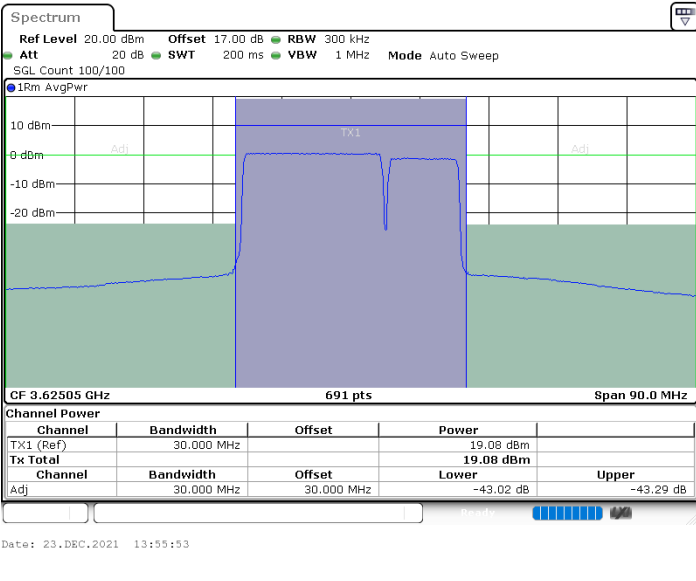

LTE Band 48C / 20MHz+10MHz

QPSK

Lowest Channel / 1RB0 and 1RB49

Lowest Channel / 1RB99 and 1RB0

Lowest Channel / FullIRB

N/A

LTE Band 48C / 20MHz+10MHz

QPSK

Middle Channel / 1RB0 and 1RB49

Middle Channel / 1RB99 and 1RB0

Middle Channel / FullIRB

N/A

LTE Band 48C / 20MHz+10MHz

QPSK

Highest Channel / 1RB0 and 1RB49

Highest Channel / 1RB99 and 1RB0