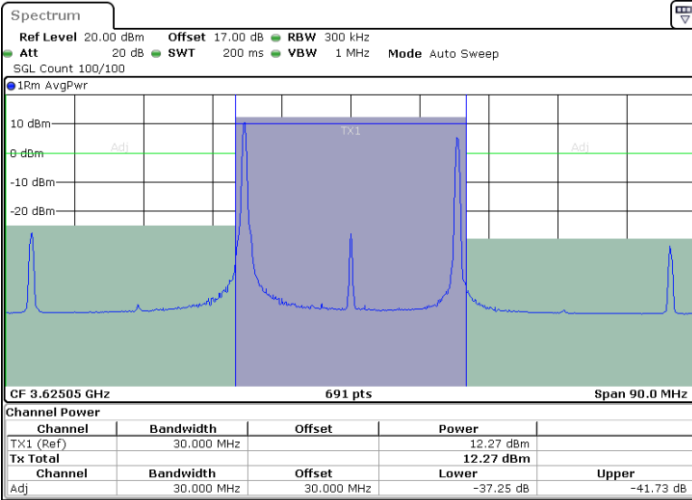

Highest Channel / 1RB0 and 1RB24

Highest Channel / 1RB99 and 1RB0

Highest Channel / FullIRB

N/A

LTE Band 48C / 20MHz+10MHz

16QAM

Lowest Channel / 1RB0 and 1RB49

Lowest Channel / 1RB99 and 1RB0

Lowest Channel / FullIRB

N/A

LTE Band 48C / 20MHz+10MHz

16QAM

Middle Channel / 1RB0 and 1RB49

Middle Channel / 1RB99 and 1RB0

Date: 23.DEC.2021 14:05:27

Date: 23.DEC.2021 14:13:35

Middle Channel / FullIRB

N/A

Date: 23.DEC.2021 13:56:37

LTE Band 48C / 20MHz+10MHz

16QAM

Highest Channel / 1RB0 and 1RB49

Highest Channel / 1RB99 and 1RB0

Highest Channel / FullIRB