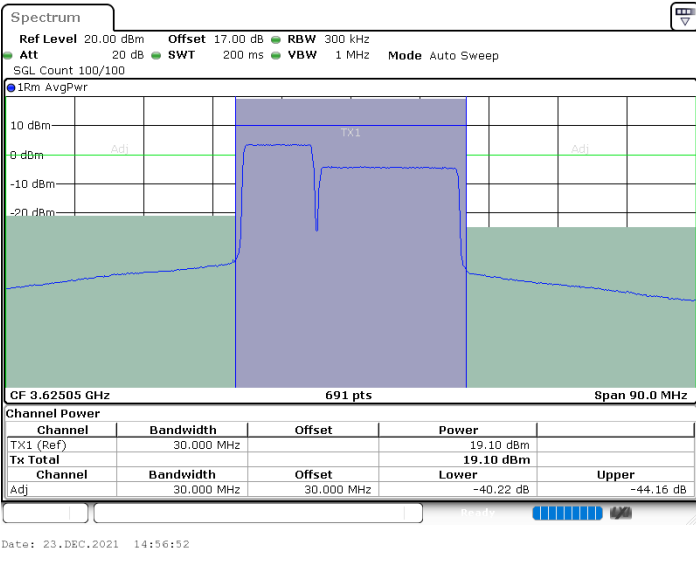

64QAM

Highest Channel / 1RB0 and 1RB99

Highest Channel / 1RB24 and 1RB0

Highest Channel / FullIRB

N/A

LTE Band 48C / 10MHz+20MHz

64QAM

Lowest Channel / 1RB0 and 1RB9

Lowest Channel / 1RB49 and 1RB0

Lowest Channel / FullIRB

N/A

LTE Band 48C / 10MHz+20MHz

64QAM

Middle Channel / 1RB0 and 1RB9

Middle Channel / 1RB49 and 1RB0

Middle Channel / FullIRB

N/A

LTE Band 48C / 10MHz+20MHz

64QAM

Highest Channel / 1RB0 and 1RB99

Highest Channel / 1RB49 and 1RB0

Highest Channel / FullIRB

N/A

LTE Band 48C / 15MHz+20MHz