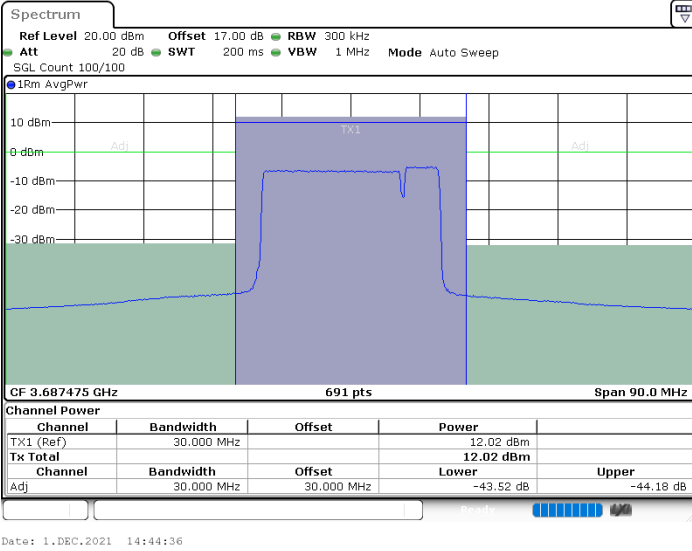

Highest Channel / FullIRB

N/A

LTE Band 48C / 20MHz+5MHz

16QAM

Lowest Channel / 1RB0 and 1RB24

Lowest Channel / 1RB99 and 1RB0

Lowest Channel / FullIRB

N/A

LTE Band 48C / 20MHz+5MHz

16QAM

Middle Channel / 1RB0 and 1RB24

Middle Channel / 1RB99 and 1RB0

Middle Channel / FullIRB

N/A

LTE Band 48C / 20MHz+5MHz

16QAM

Highest Channel / 1RB0 and 1RB24

Highest Channel / 1RB99 and 1RB0

Highest Channel / FullIRB

N/A

LTE Band 48C / 20MHz+10MHz

16QAM

Lowest Channel / 1RB0 and 1RB49

Lowest Channel / 1RB99 and 1RB0