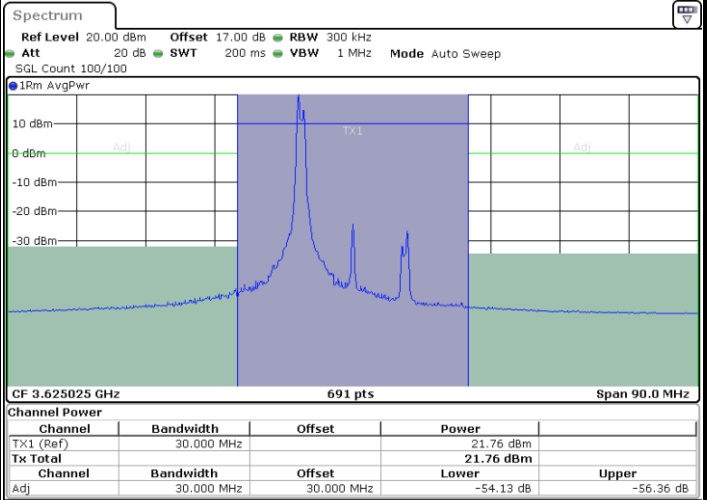

Middle Channel / FullIRB

N/A

LTE Band 48C / 20MHz+20MHz

16QAM

Highest Channel / 1RB0 and 1RB99

Highest Channel / 1RB99 and 1RB0

Highest Channel / FullIRB

N/A

LTE Band 48C / 5MHz+20MHz

64QAM

Lowest Channel / 1RB0 and 1RB9

Lowest Channel / 1RB24 and 1RB0

Lowest Channel / FullIRB

N/A

LTE Band 48C / 5MHz+20MHz

64QAM

Middle Channel / 1RB0 and 1RB9

Middle Channel / 1RB24 and 1RB0

Date: 23.DEC.2021 16:51:52

Date: 23.DEC.2021 17:01:42

Middle Channel / FullIRB

N/A

Date: 23.DEC.2021 16:44:25

LTE Band 48C / 5MHz+20MHz