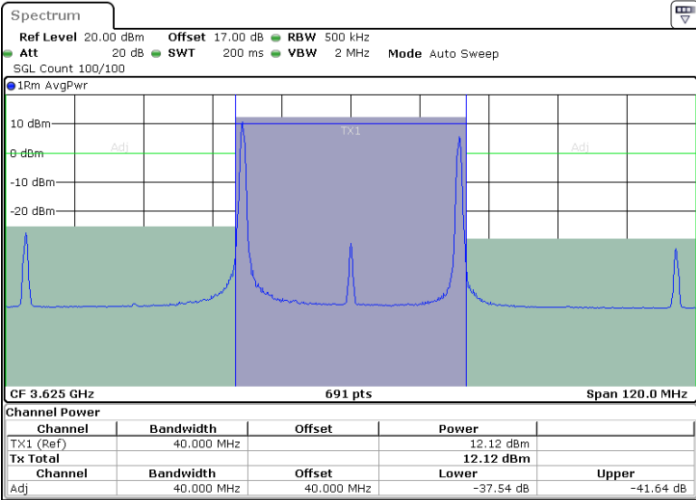

64QAM

Highest Channel / 1RB0 and 1RB74

Highest Channel / 1RB99 and 1RB0

Highest Channel / FullIRB

N/A

LTE Band 48C / 20MHz+20MHz

64QAM

Lowest Channel / 1RB0 and 1RB9

Lowest Channel / 1RB99 and 1RB0

Lowest Channel / FullIRB

N/A

LTE Band 48C / 20MHz+20MHz

64QAM

MiddleChannel / 1RB0 and 1RB99

Middle Channel / 1RB99 and 1RB0

Date: 23.DEC.2021 00:44:19

Date: 23.DEC.2021 00:52:42

Middle Channel / FullIRB

N/A

Date: 23.DEC.2021 00:36:36

LTE Band 48C / 20MHz+20MHz

64QAM

Highest Channel / 1RB0 and 1RB99

Highest Channel / 1RB99 and 1RB0