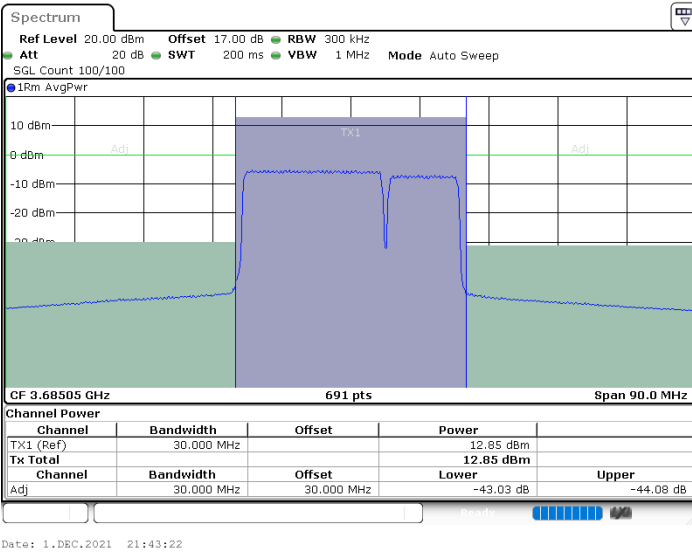

Lowest Channel / 1RB0 and 1RB49

Lowest Channel / 1RB99 and 1RB0

Lowest Channel / FullIRB

N/A

LTE Band 48C / 20MHz+10MHz

64QAM

Middle Channel / 1RB0 and 1RB49

Middle Channel / 1RB99 and 1RB0

Middle Channel / FullIRB

N/A

LTE Band 48C / 20MHz+10MHz

64QAM

Highest Channel / 1RB0 and 1RB49

Highest Channel / 1RB99 and 1RB0

Highest Channel / FullIRB

N/A

LTE Band 48C / 20MHz+15MHz

64QAM

Lowest Channel / 1RB0 and 1RB74

Lowest Channel / 1RB99 and 1RB0

Lowest Channel / FullIRB

N/A

LTE Band 48C / 20MHz+15MHz

64QAM