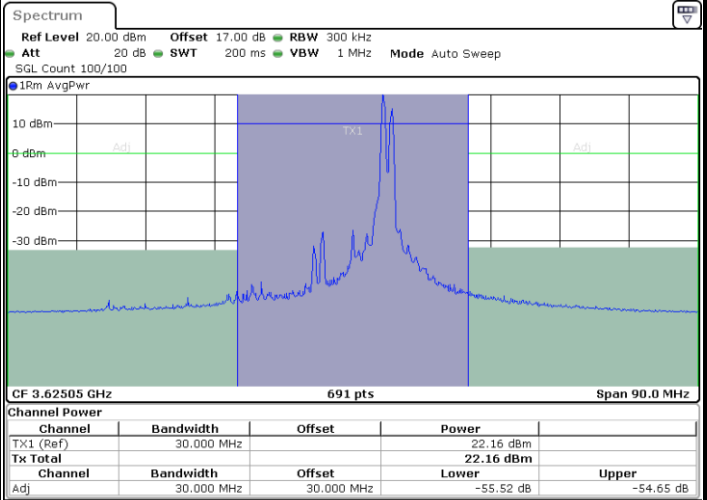

Highest Channel / 1RB0 and 1RB24

Highest Channel / 1RB99 and 1RB0

Highest Channel / FullIRB

N/A

LTE Band 48C / 20MHz+10MHz

16QAM

Lowest Channel / 1RB0 and 1RB49

Lowest Channel / 1RB99 and 1RB0

Lowest Channel / FullIRB

N/A

LTE Band 48C / 20MHz+10MHz

16QAM

Middle Channel / 1RB0 and 1RB49

Middle Channel / 1RB99 and 1RB0

Date: 23.DEC.2021 14:05:27

Date: 23.DEC.2021 14:13:35

Middle Channel / FullIRB

N/A

Date: 23.DEC.2021 13:56:37

LTE Band 48C / 20MHz+10MHz

16QAM

Highest Channel / 1RB0 and 1RB49

Highest Channel / 1RB99 and 1RB0

Highest Channel / FullIRB