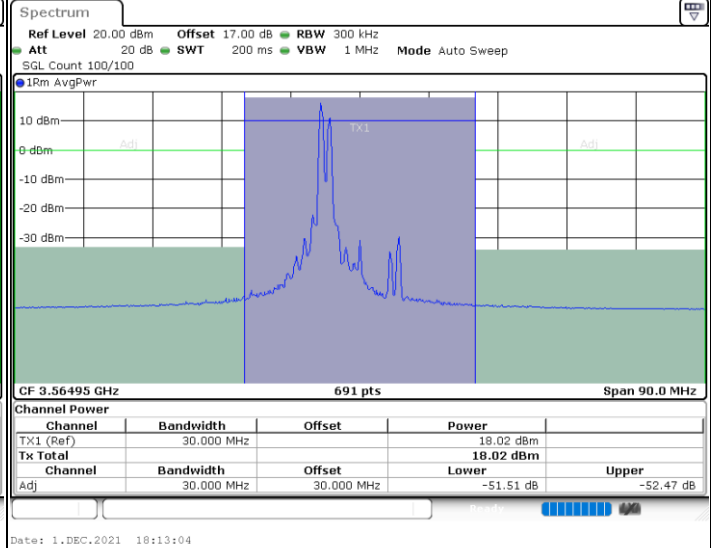

Middle Channel / 1RB0 and 1RB9

Middle Channel / 1RB24 and 1RB0

Date: 23.DEC.2021 16:51:52

Date: 23.DEC.2021 17:01:42

Middle Channel / FullIRB

N/A

Date: 23.DEC.2021 16:44:25

LTE Band 48C / 5MHz+20MHz

64QAM

Highest Channel / 1RB0 and 1RB99

Highest Channel / 1RB24 and 1RB0

Highest Channel / FullIRB

N/A

LTE Band 48C / 10MHz+20MHz

64QAM

Lowest Channel / 1RB0 and 1RB9

Lowest Channel / 1RB49 and 1RB0

Lowest Channel / FullIRB

N/A

LTE Band 48C / 10MHz+20MHz

64QAM

Middle Channel / 1RB0 and 1RB9

Middle Channel / 1RB49 and 1RB0

Middle Channel / FullIRB

N/A

LTE Band 48C / 10MHz+20MHz

64QAM

Highest Channel / 1RB0 and 1RB99

Highest Channel / 1RB49 and 1RB0

Highest Channel / FullIRB

N/A

LTE Band 48C / 15MHz+20MHz