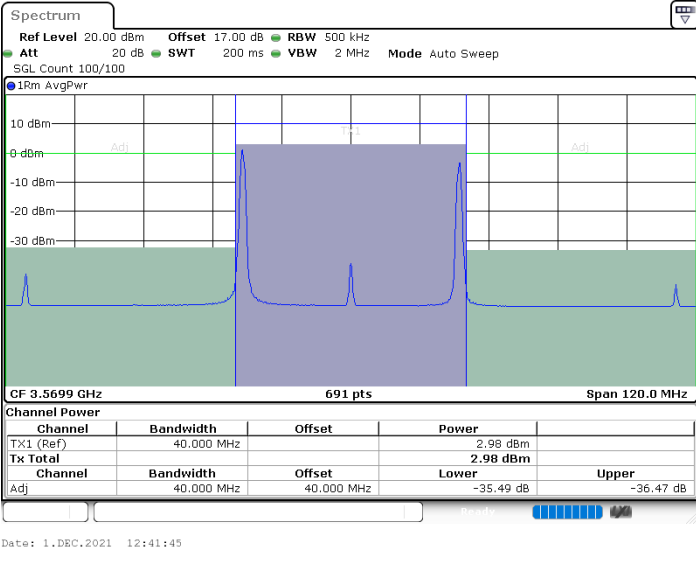

LTE Band 48C / 20MHz+15MHz

QPSK

Middle Channel / 1RB0 and 1RB74

Middle Channel / 1RB99 and 1RB0

Middle Channel / FullIRB

N/A

LTE Band 48C / 20MHz+15MHz

QPSK

Highest Channel / 1RB0 and 1RB74

Highest Channel / 1RB99 and 1RB0

Highest Channel / FullIRB

N/A

LTE Band 48C / 20MHz+20MHz

QPSK

Lowest Channel / 1RB0 and 1RB9

Lowest Channel / 1RB99 and 1RB0

Lowest Channel / FullIRB

N/A

LTE Band 48C / 20MHz+20MHz

QPSK

MiddleChannel / 1RB0 and 1RB9

Middle Channel / 1RB9 and 1RB0

Middle Channel / FullIRB

N/A

LTE Band 48C / 20MHz+20MHz

QPSK

Highest Channel / 1RB0 and 1RB99

Highest Channel / 1RB99 and 1RB0

Highest Channel / FullIRB

N/A

LTE Band 48C / 5MHz+20MHz

16QAM