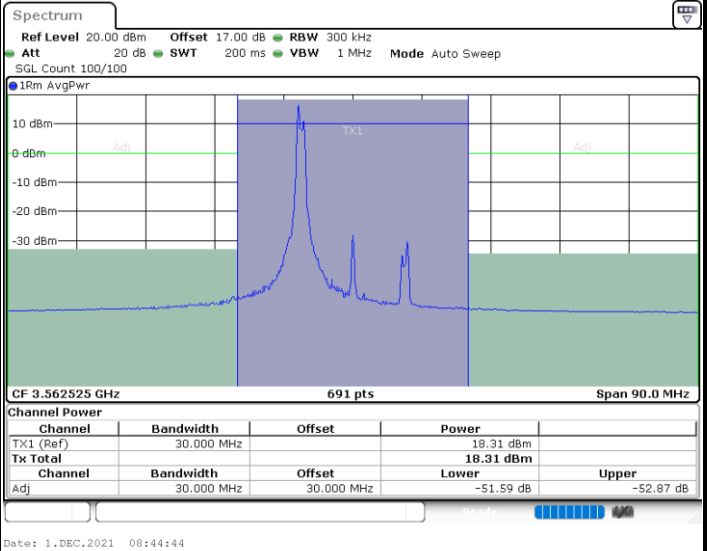

Lowest Channel / 1RB0 and 1RB9

Lowest Channel / 1RB99 and 1RB0

Lowest Channel / FullIRB

N/A

LTE Band 48C / 20MHz+20MHz

16QAM

MiddleChannel / 1RB0 and 1RB99

Middle Channel / 1RB99 and 1RB0

Middle Channel / FullIRB

N/A

LTE Band 48C / 20MHz+20MHz

16QAM

Highest Channel / 1RB0 and 1RB99

Highest Channel / 1RB99 and 1RB0

Highest Channel / FullIRB

N/A

LTE Band 48C / 5MHz+20MHz

64QAM

Lowest Channel / 1RB0 and 1RB9

Lowest Channel / 1RB24 and 1RB0

Lowest Channel / FullIRB

N/A

LTE Band 48C / 5MHz+20MHz

64QAM