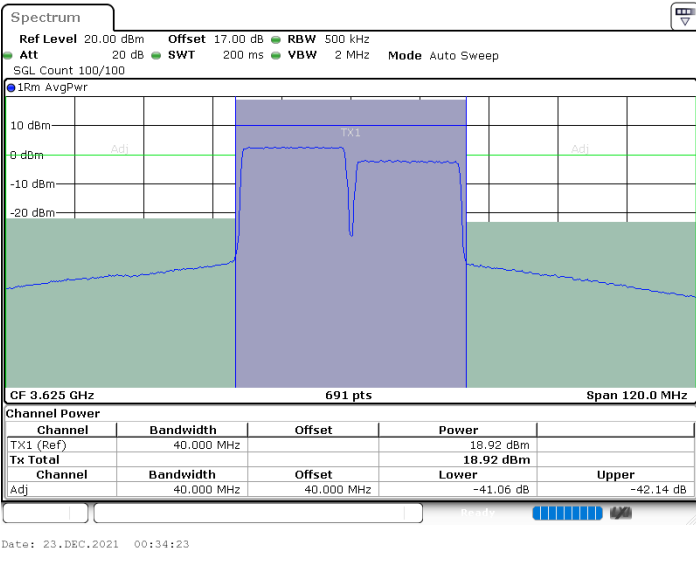

LTE Band 48C / 20MHz+15MHz

16QAM

Highest Channel / 1RB0 and 1RB74

Highest Channel / 1RB99 and 1RB0

Highest Channel / FullIRB

N/A

LTE Band 48C / 20MHz+20MHz

16QAM

Lowest Channel / 1RB0 and 1RB9

Lowest Channel / 1RB99 and 1RB0

Lowest Channel / FullIRB

N/A

LTE Band 48C / 20MHz+20MHz

16QAM

MiddleChannel / 1RB0 and 1RB99

Middle Channel / 1RB99 and 1RB0

Middle Channel / FullIRB

N/A

LTE Band 48C / 20MHz+20MHz

16QAM

Highest Channel / 1RB0 and 1RB99

Highest Channel / 1RB99 and 1RB0

Highest Channel / FullIRB

N/A