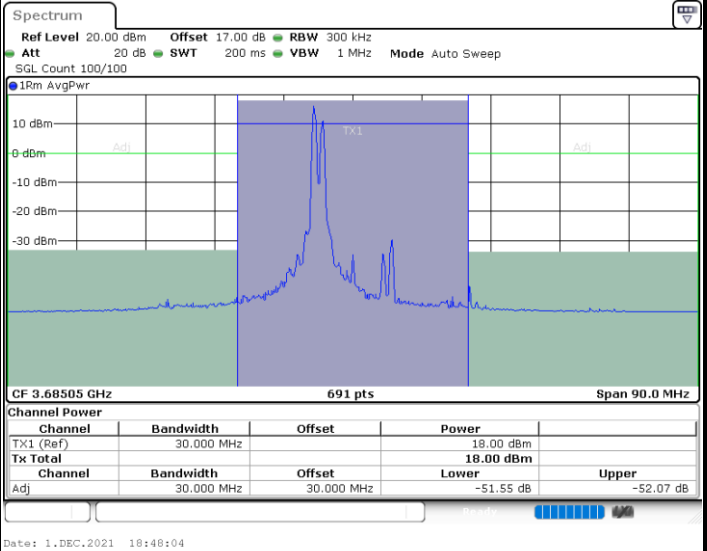

LTE Band 48C / 10MHz+20MHz

16QAM

Lowest Channel / 1RB0 and 1RB9

Lowest Channel / 1RB49 and 1RB0

Lowest Channel / FullIRB

N/A

LTE Band 48C / 10MHz+20MHz

16QAM

Middle Channel / 1RB0 and 1RB99

Middle Channel / 1RB49 and 1RB0

Date: 23.DEC.2021 15:03:35

Date: 23.DEC.2021 15:11:45

Middle Channel / FullIRB

N/A

Date: 23.DEC.2021 14:54:45

LTE Band 48C / 10MHz+20MHz

16QAM

Highest Channel / 1RB0 and 1RB99

Highest Channel / 1RB49 and 1RB0

Highest Channel / FullIRB

N/A

LTE Band 48C / 15MHz+20MHz

16QAM

Lowest Channel / 1RB0 and 1RB99