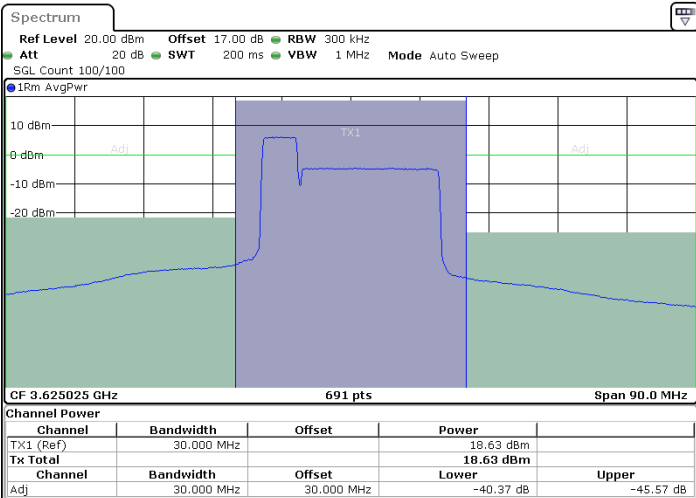

Date: 23.DEC.2021 00:52:42

Middle Channel / FullIRB

N/A

Date: 23.DEC.2021 00:36:36

LTE Band 48C / 20MHz+20MHz

64QAM

Highest Channel / 1RB0 and 1RB99

Highest Channel / 1RB99 and 1RB0

Highest Channel / FullIRB

N/A

LTE Band 48C / 5MHz+20MHz

256QAM

Lowest Channel / 1RB0 and 1RB9

Lowest Channel / 1RB24 and 1RB0

Lowest Channel / FullIRB

N/A

LTE Band 48C / 5MHz+20MHz

256QAM

Middle Channel / 1RB0 and 1RB9

Middle Channel / 1RB24 and 1RB0

Date: 23.DEC.2021 16:53:59

Date: 23.DEC.2021 17:03:48

Middle Channel / FullIRB

N/A