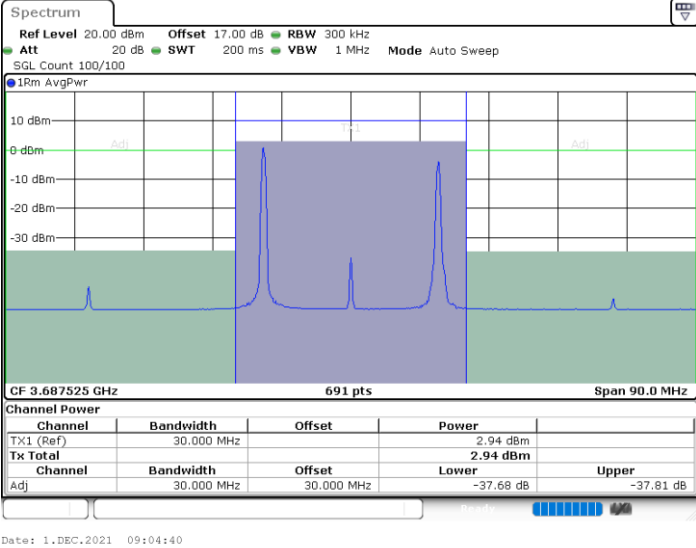

LTE Band 48C / 5MHz+20MHz

64QAM

Lowest Channel / 1RB0 and 1RB9

Lowest Channel / 1RB24 and 1RB0

Lowest Channel / FullIRB

N/A

LTE Band 48C / 5MHz+20MHz

64QAM

Middle Channel / 1RB0 and 1RB9

Middle Channel / 1RB24 and 1RB0

Date: 23.DEC.2021 16:51:52

Date: 23.DEC.2021 17:01:42

Middle Channel / FullIRB

N/A

Date: 23.DEC.2021 16:44:25

LTE Band 48C / 5MHz+20MHz

64QAM

Highest Channel / 1RB0 and 1RB99

Highest Channel / 1RB24 and 1RB0

Highest Channel / FullIRB

N/A

LTE Band 48C / 10MHz+20MHz

64QAM

Lowest Channel / 1RB0 and 1RB9