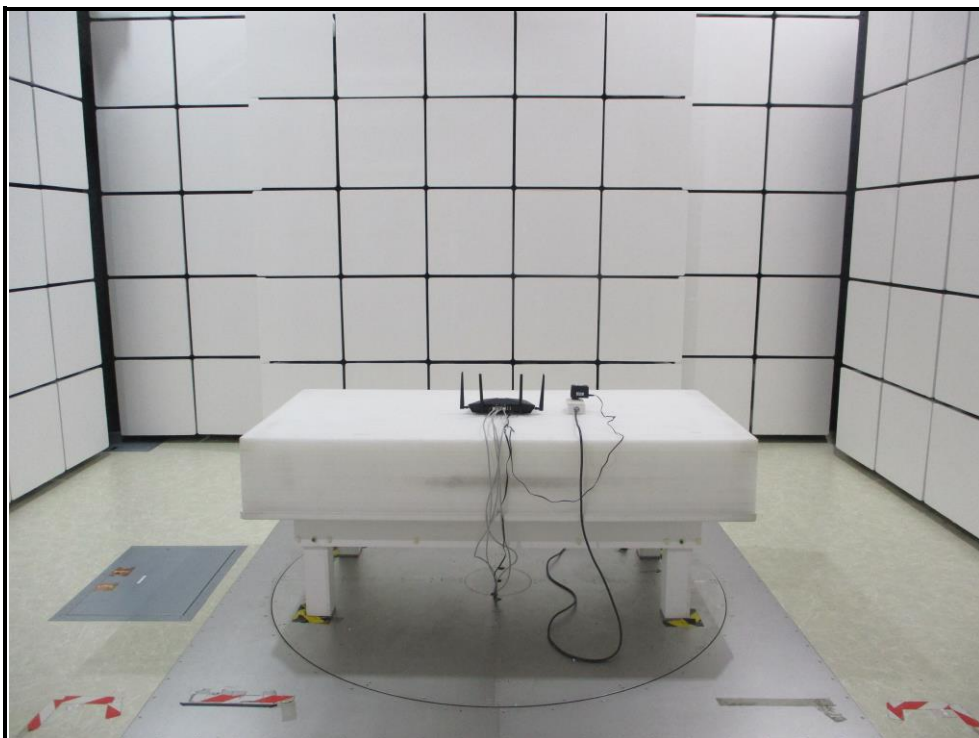

PHOTOGRAPHS OF THE TEST CONFIGURATION

Model: RAX50v2, RAX43v2

(Mode A, B)

CONDUCTED EMISSION TEST

RADIATED EMISSION TEST (Below 1GHz)

RADIATED EMISSION TEST (Above 1GHz)

Model: XR1000v2

(Mode C)

CONDUCTED EMISSION TEST

RADIATED EMISSION TEST (Below 1GHz)

RADIATED EMISSION TEST (Above 1GHz)

Model: RAX50v2
(Mode A)

Model: RAX43v2

(Mode B)